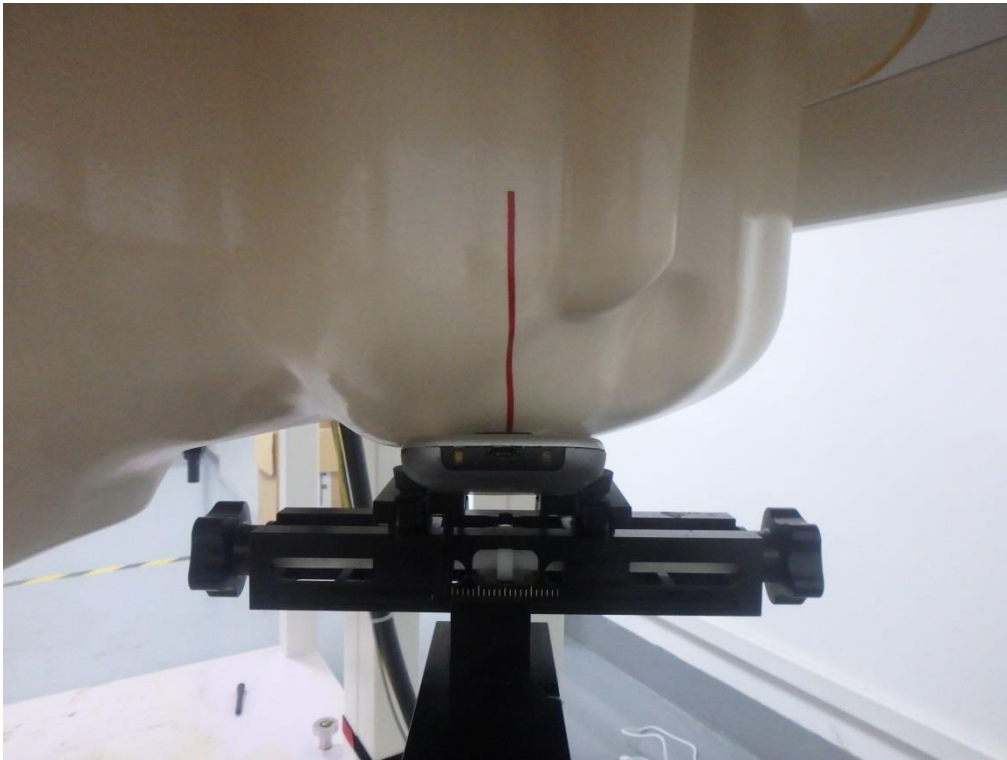

Test Setup Photos

LEFT- CHEEK TOUCH

LEFT-TILT 15°

RIGHT- CHEEK TOUCH

RIGHT-TILT 15⁰

Body Back 10mm

Body Front 10mm

Body Back with earphone 10mm

DEPTH OF THE LIQUID IN THE PHANTOM—ZOOM IN

Note : The position used in the measurement were according to IEEE 1528-2013