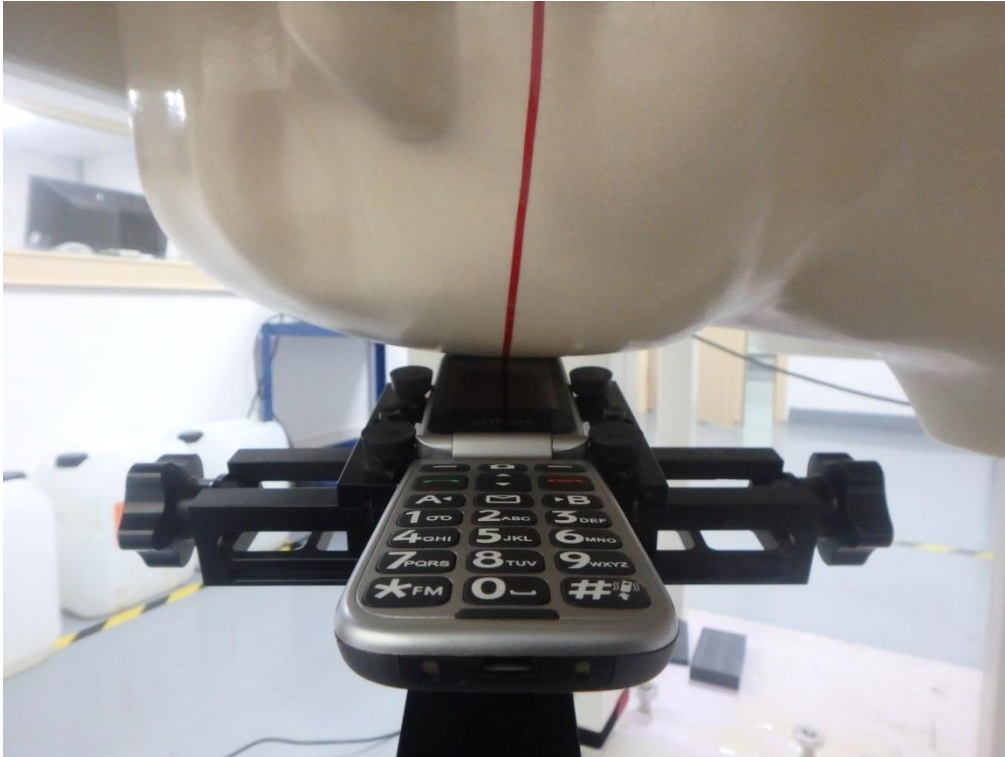

Test Setup Photos

LEFT- CHEEK TOUCH

LEFT-TILT 15°

RIGHT- CHEEK TOUCH

RIGHT-TILT 15⁰

Body Back 10mm

Body Front 10mm

Body Back with earphone 10mm

DEPTH OF THE LIQUID IN THE PHANTOM—ZOOM IN

Note : The position used in the measurement were according to IEEE 1528-2013