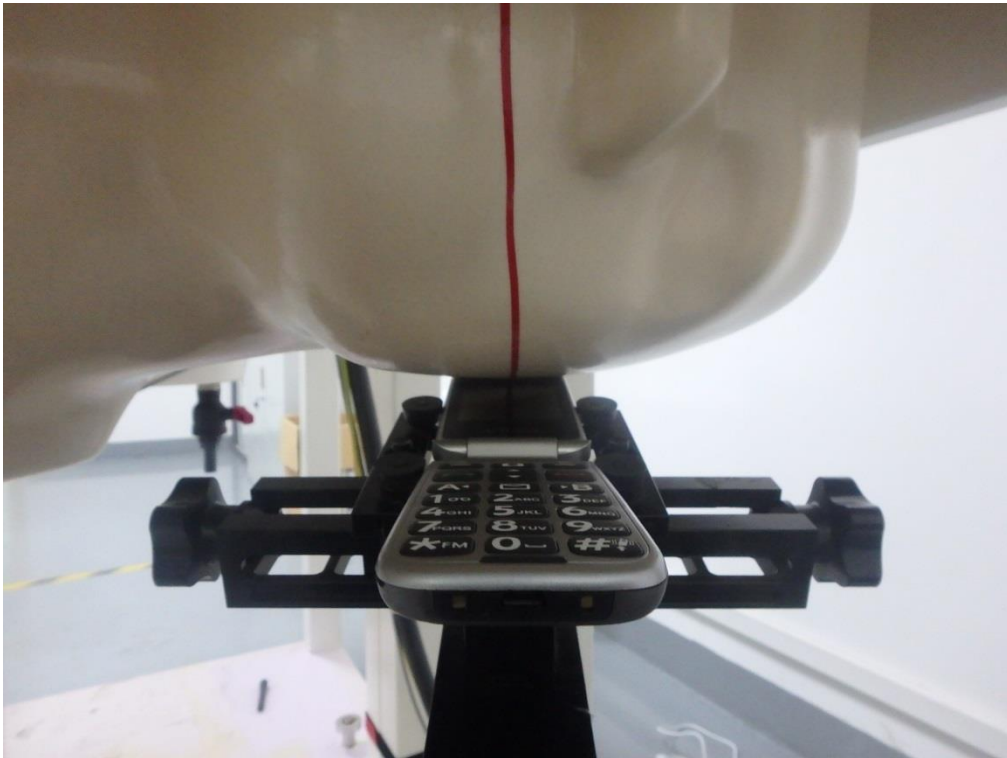

Test Setup Photos

LEFT- CHEEK TOUCH

LEFT-TILT 15°

RIGHT- CHEEK TOUCH

RIGHT-TILT 15⁰

Body Back 10mm

Body Front 10mm

Body Back with earphone 10mm

DEPTH OF THE LIQUID IN THE PHANTOM—ZOOM IN

Note : The position used in the measurement were according to IEEE 1528-2013