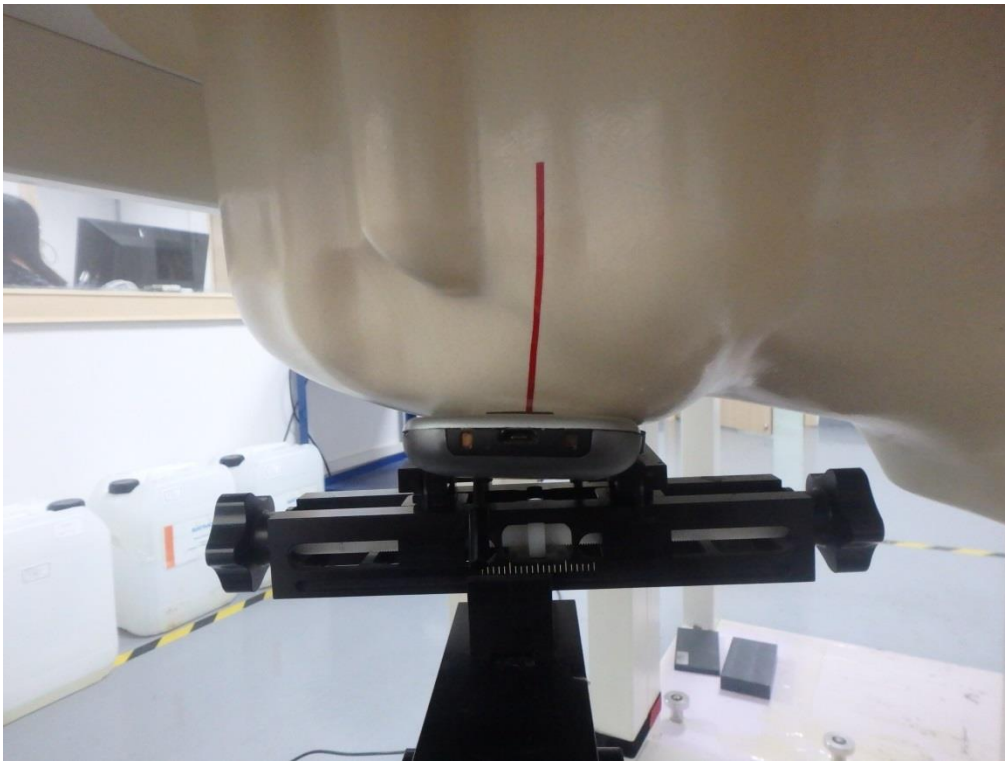

Test Setup Photos

LEFT- CHEEK TOUCH

LEFT-TILT 15°

RIGHT- CHEEK TOUCH

RIGHT-TILT 15⁰

Body Back 10mm

Body Front 10mm

Body Back with earphone 10mm

DEPTH OF THE LIQUID IN THE PHANTOM—ZOOM IN

Note : The position used in the measurement were according to IEEE 1528-2013