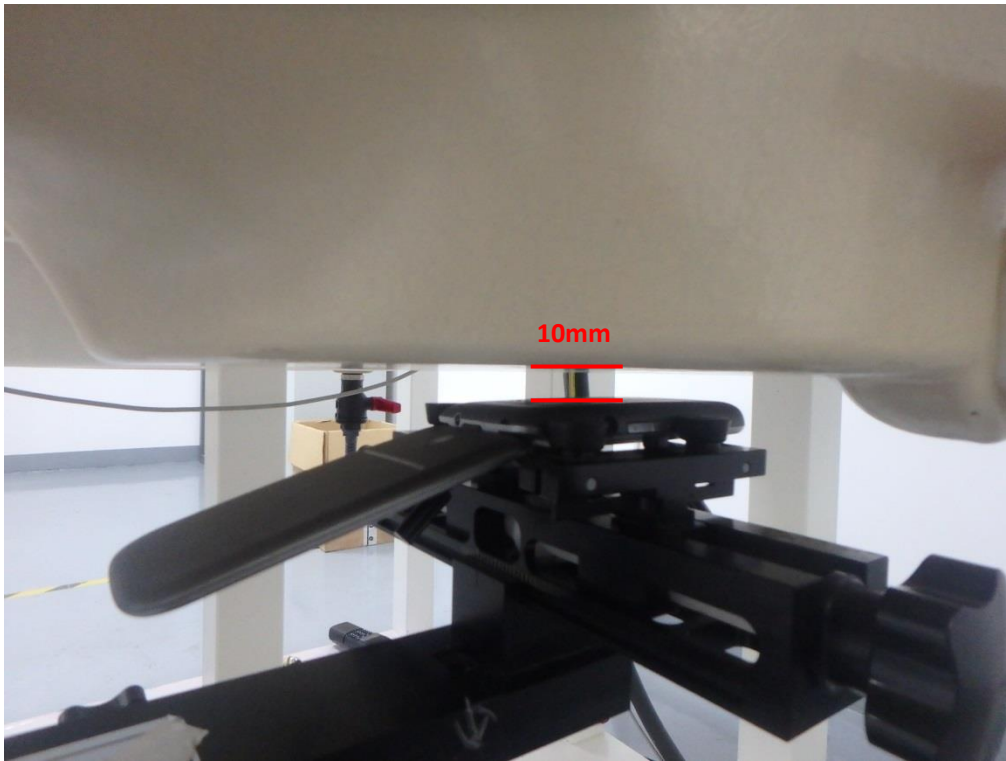

Test Setup Photos

LEFT- CHEEK TOUCH

LEFT-TILT 15°

RIGHT- CHEEK TOUCH

RIGHT-TILT 15⁰

Body Back 10mm

Body Front 10mm

Body Back with earphone 10mm

DEPTH OF THE LIQUID IN THE PHANTOM—ZOOM IN

Note : The position used in the measurement were according to IEEE 1528-2013