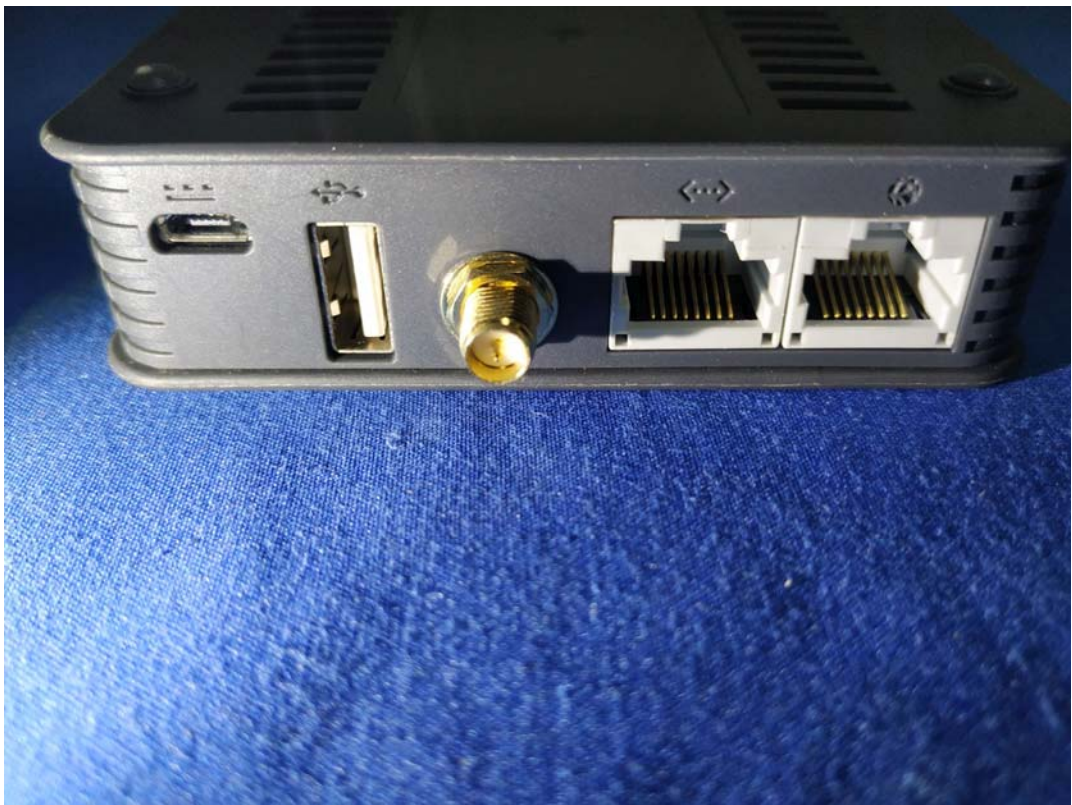

**EXHIBIT B - EUT EXTERNAL PHOTOGRAPHS**

900MHz SRD Antenna