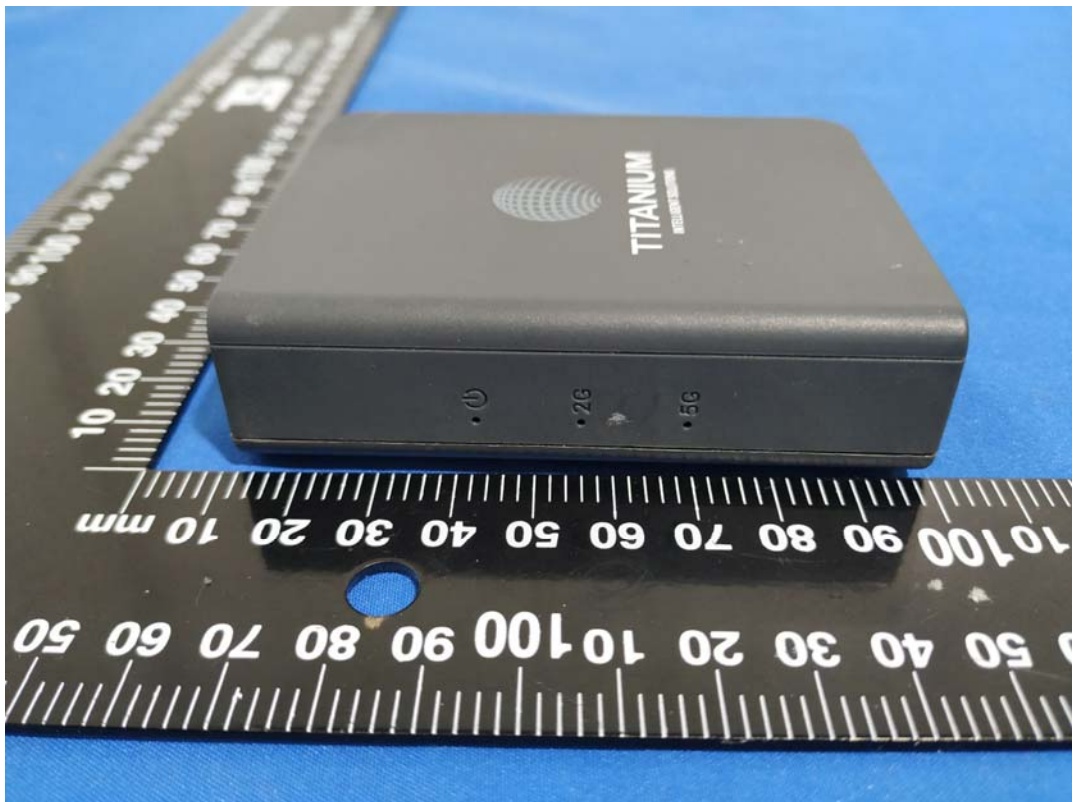

**EXHIBIT B - EUT EXTERNAL PHOTOGRAPHS**

900MHz SRD Antenna