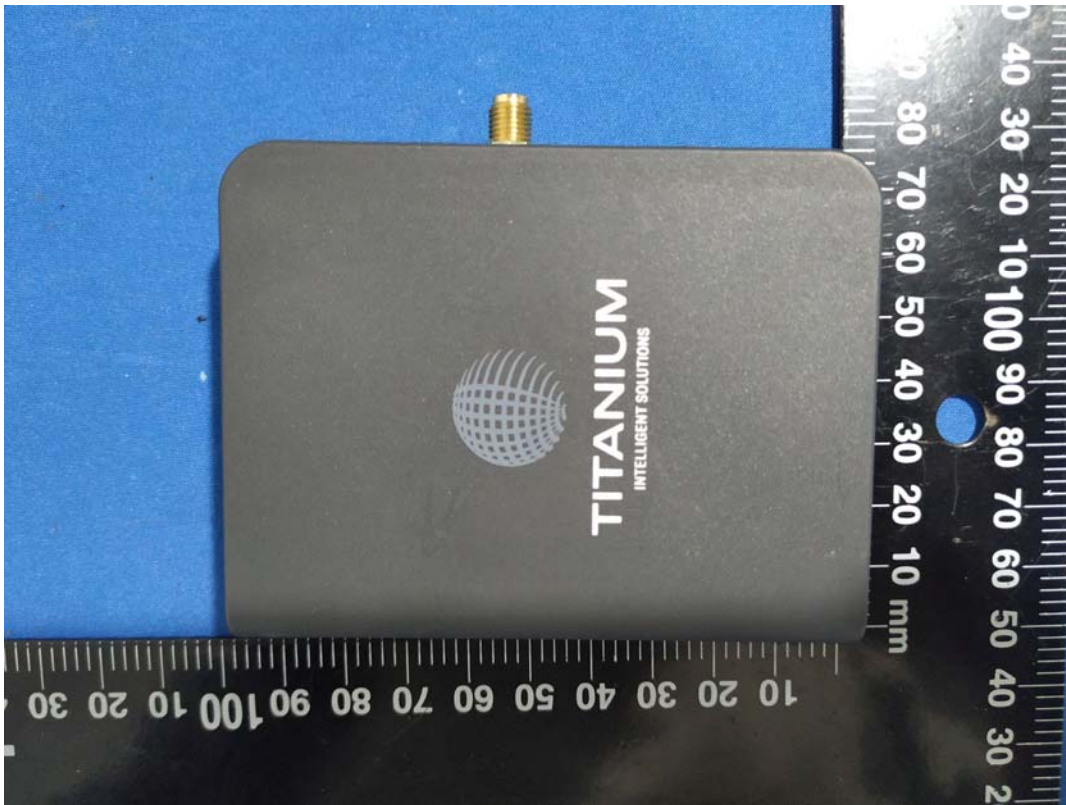

**EXHIBIT B - EUT EXTERNAL PHOTOGRAPHS**

900MHz SRD Antenna