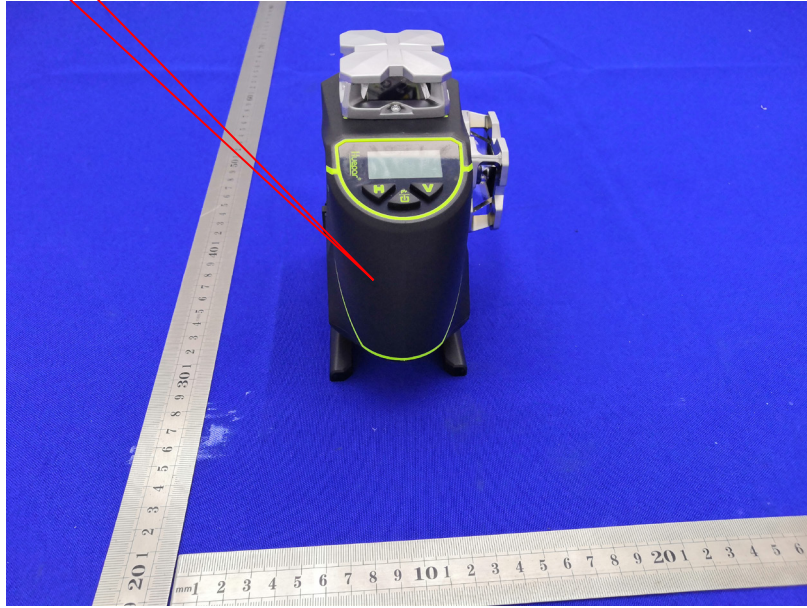

Label  
Location

Model: S04CG  
FCC ID: 2AXME-S04CG