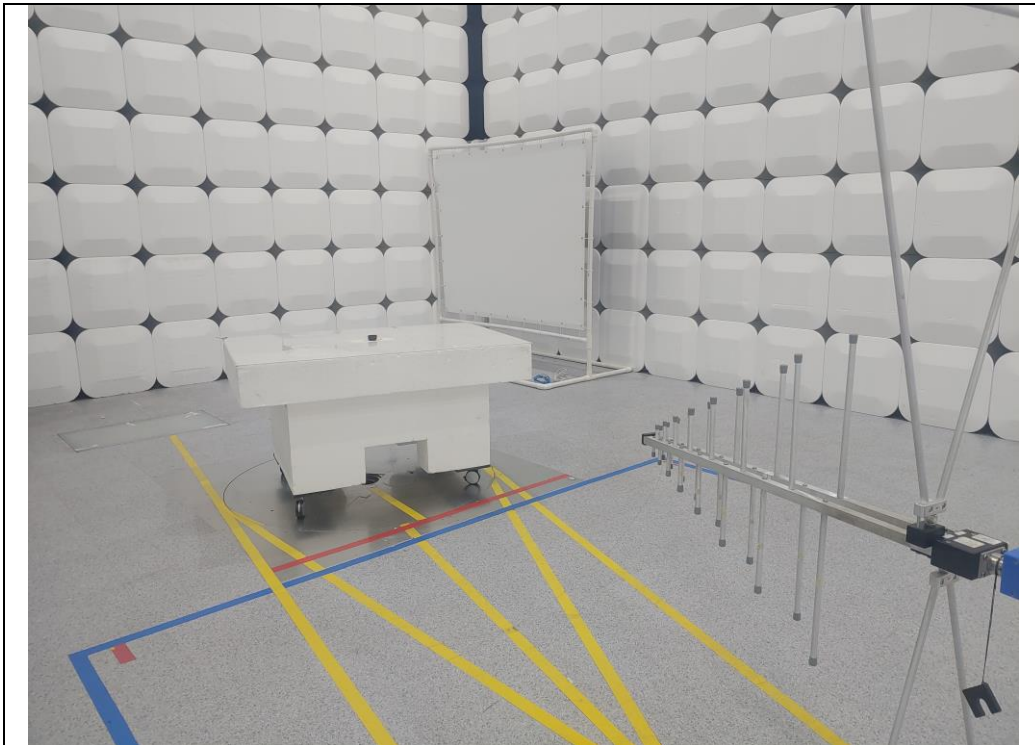

Test Setup Photos

Test Setup Photos

Radiated Emission 9 kHz ~ 30 MHz

Test distance : 3 m, height of table : 0.8 m

Radiated Emission 30 MHz ~ 1 GHz

Test distance : 3 m, height of table : 0.8 m

Test Setup Photos

Radiated Emission_1 GHz ~ 18 GHz

Test distance : 1 m, height of table : 1.5 m

Radiated Emission_18 GHz ~

Test distance : 1 m, height of table : 1.5 m

Test Setup Photos

Conducted Emission

Conducted Emission