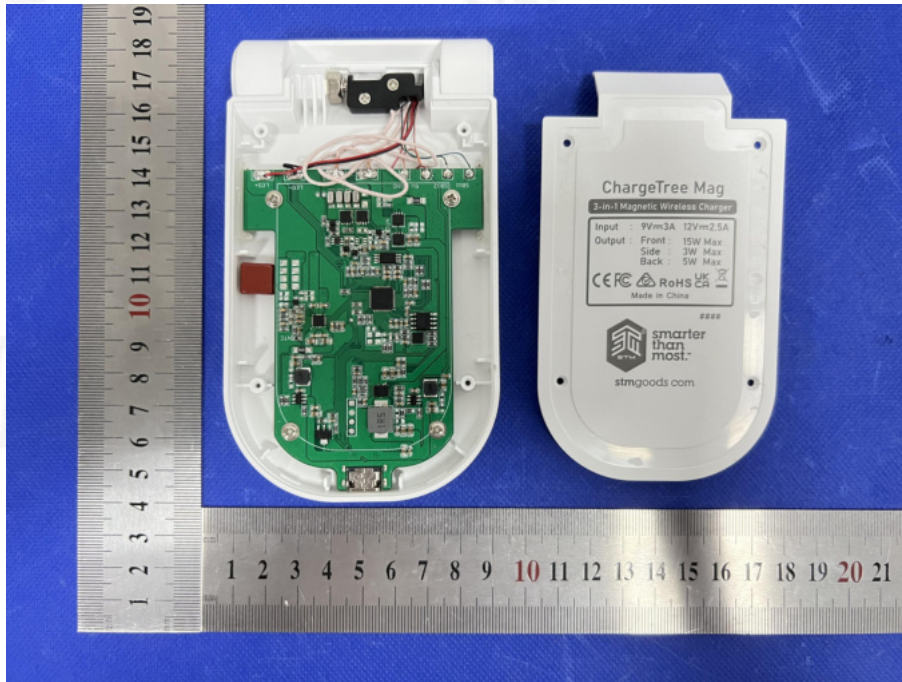

# EUT PHOTO(Internal Photos)

Test Mode: ChargeTree Mag

\*\*\*\*\* END OF REPORT \*\*\*\*\*