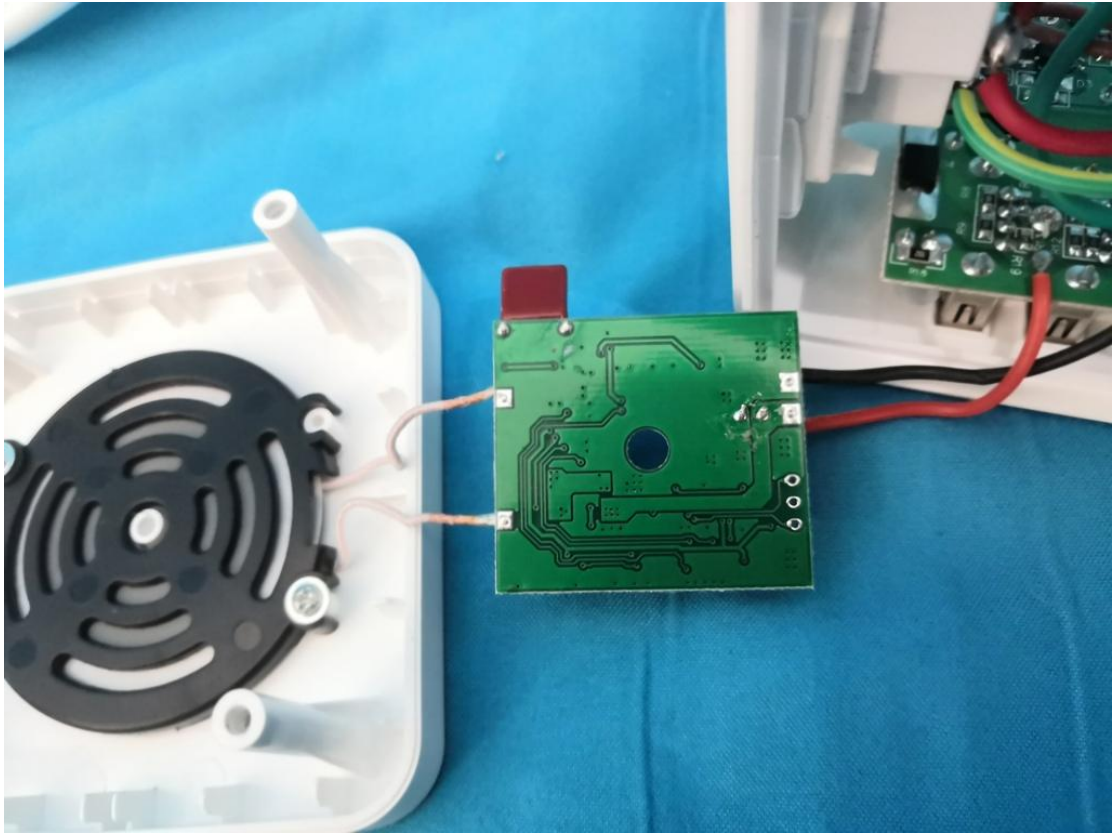

Model: WP561

Model: WP561

Model: WP561

Model: WP561

Model: WP561

Coil
Antenna