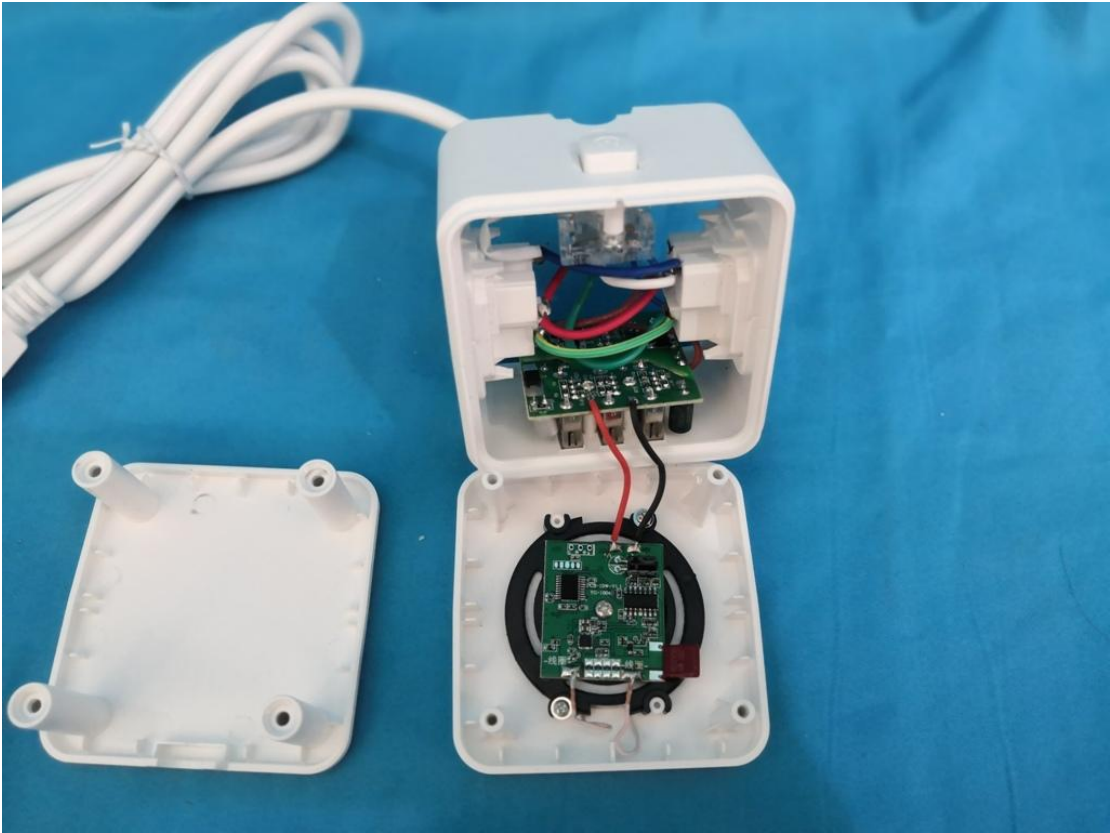

Model: WP561

Model: WP561

Model: WP561

Model: WP561

Model: WP561

Coil
Antenna