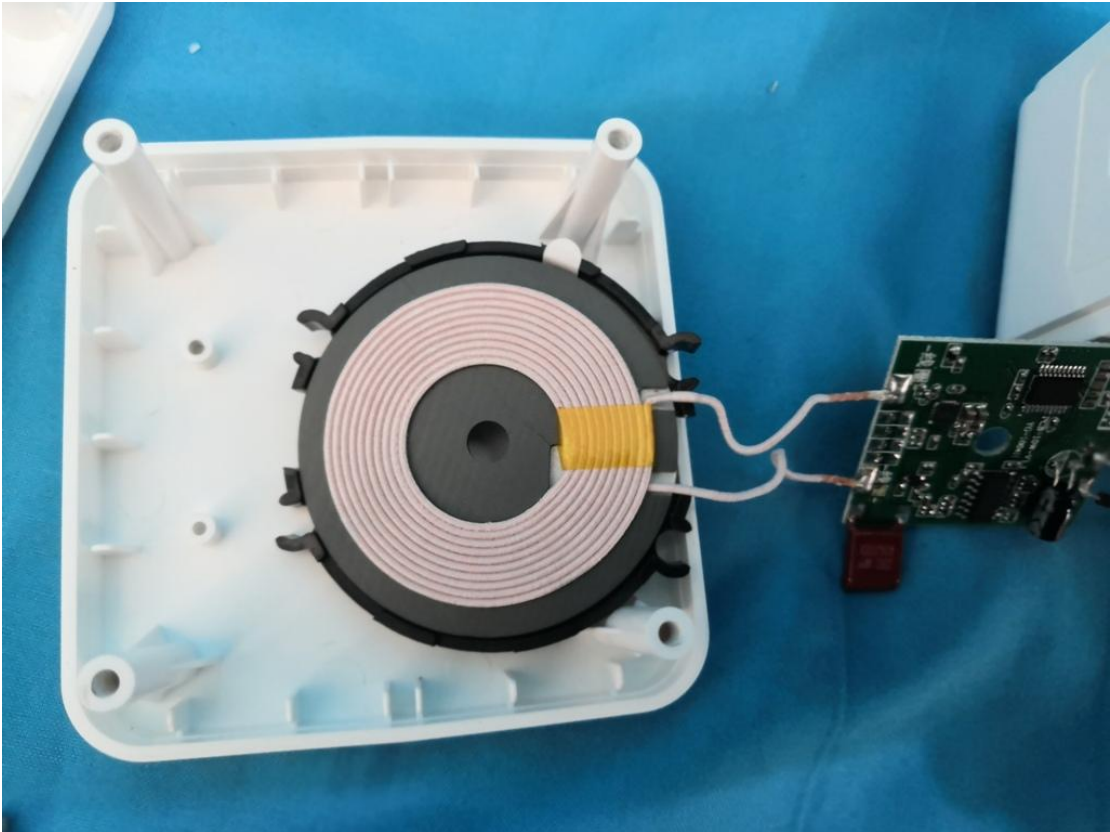

Model: WP561

Model: WP561

Model: WP561

Model: WP561

Model: WP561

Coil
Antenna