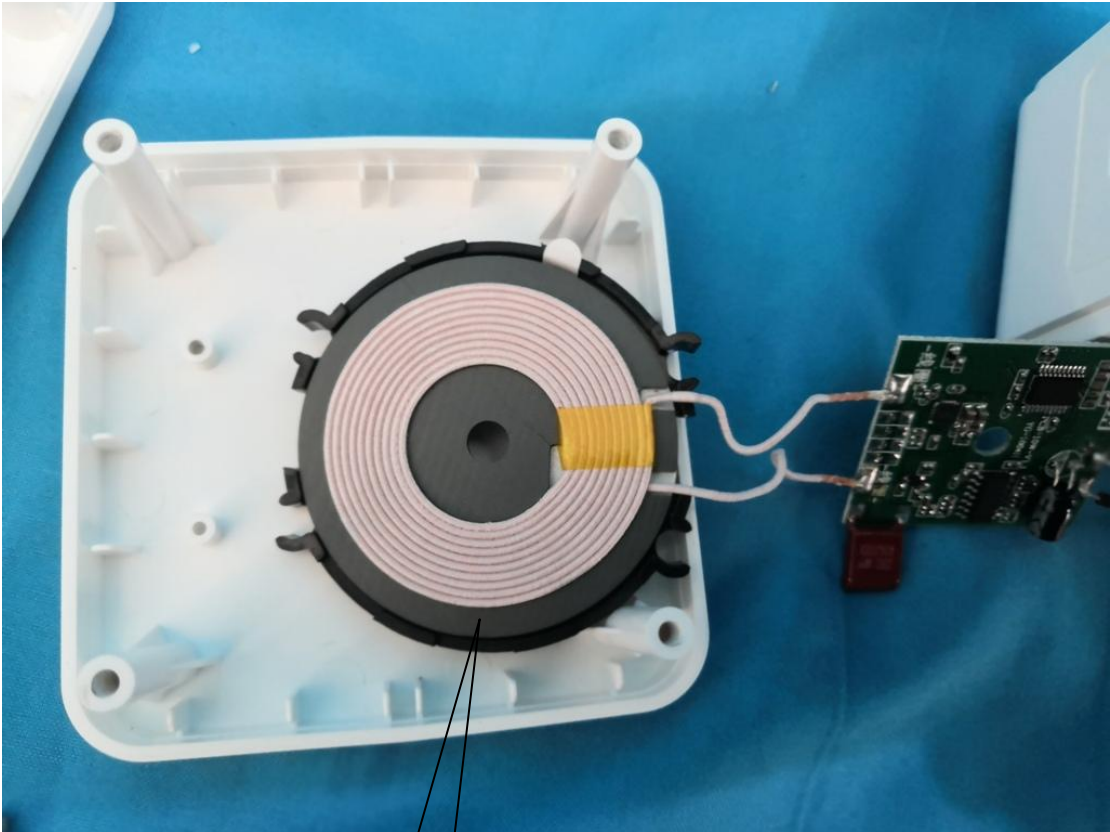

Model: WP561

Model: WP561

Model: WP561

Model: WP561

Model: WP561

Coil
Antenna