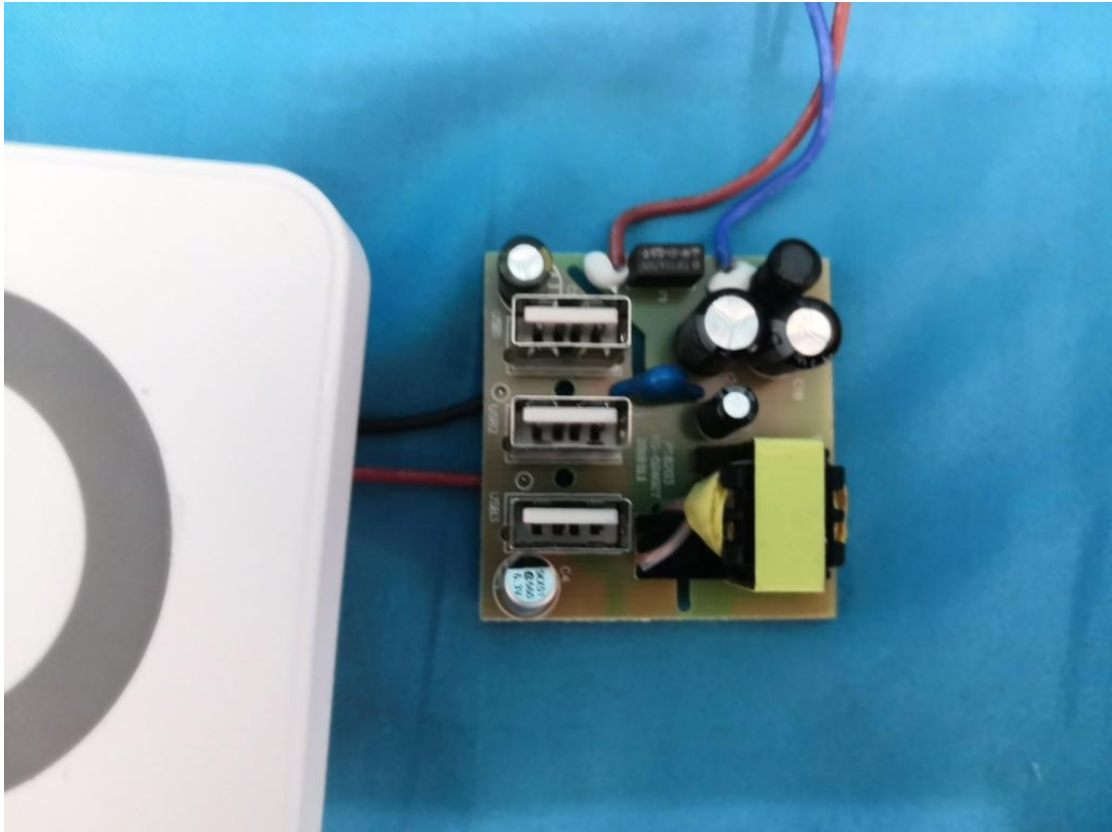

Model: WP561

Model: WP561

Model: WP561

Model: WP561

Model: WP561

Coil
Antenna