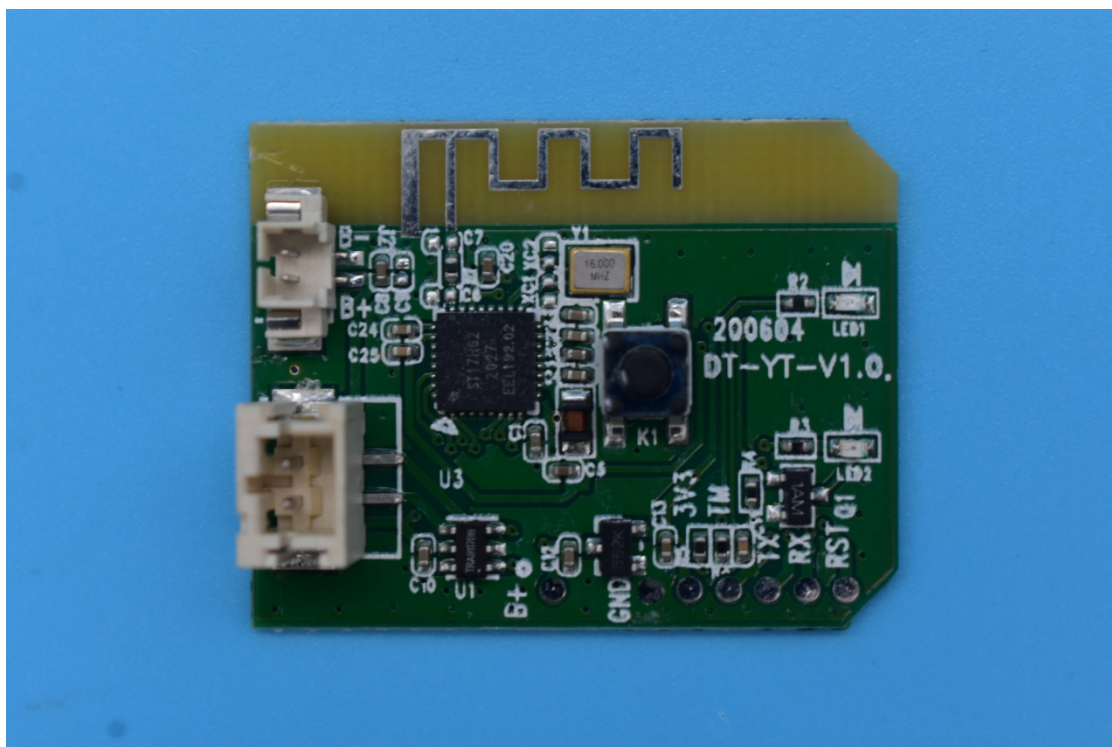

FCC ID:2AXLL7704

Internal Photos

1. EUT uncover view

2. Antenna view