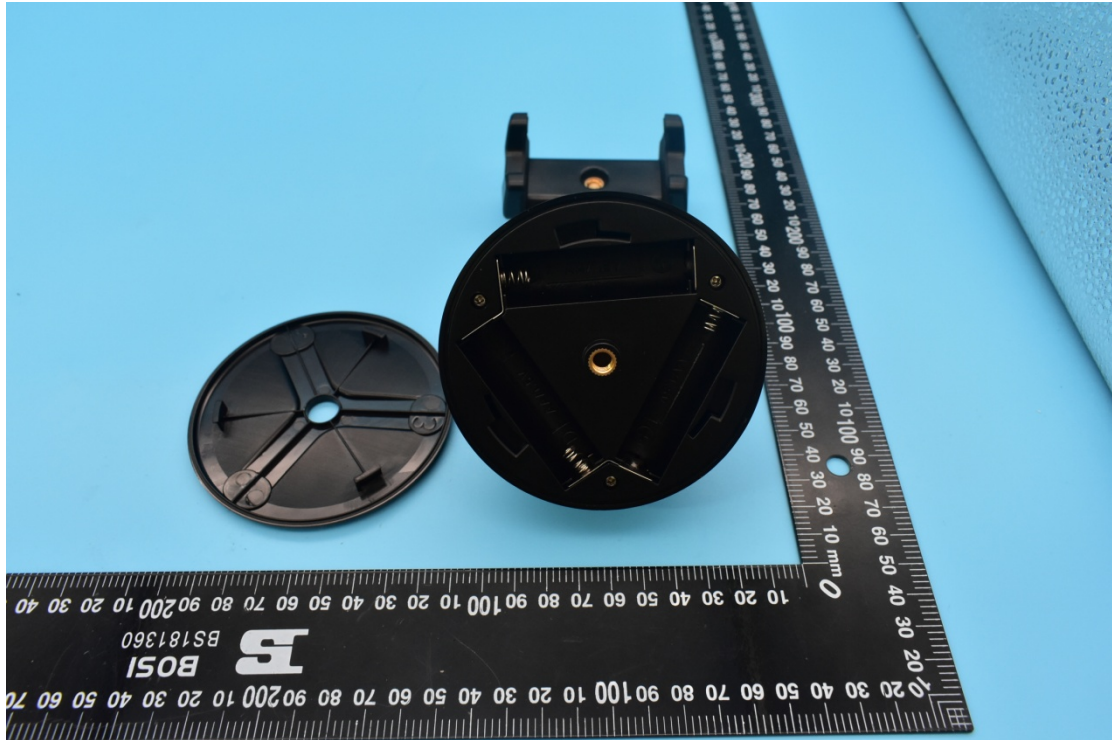

FCC ID:2AXLL7704

Internal Photos

1. EUT uncover view

2. Antenna view