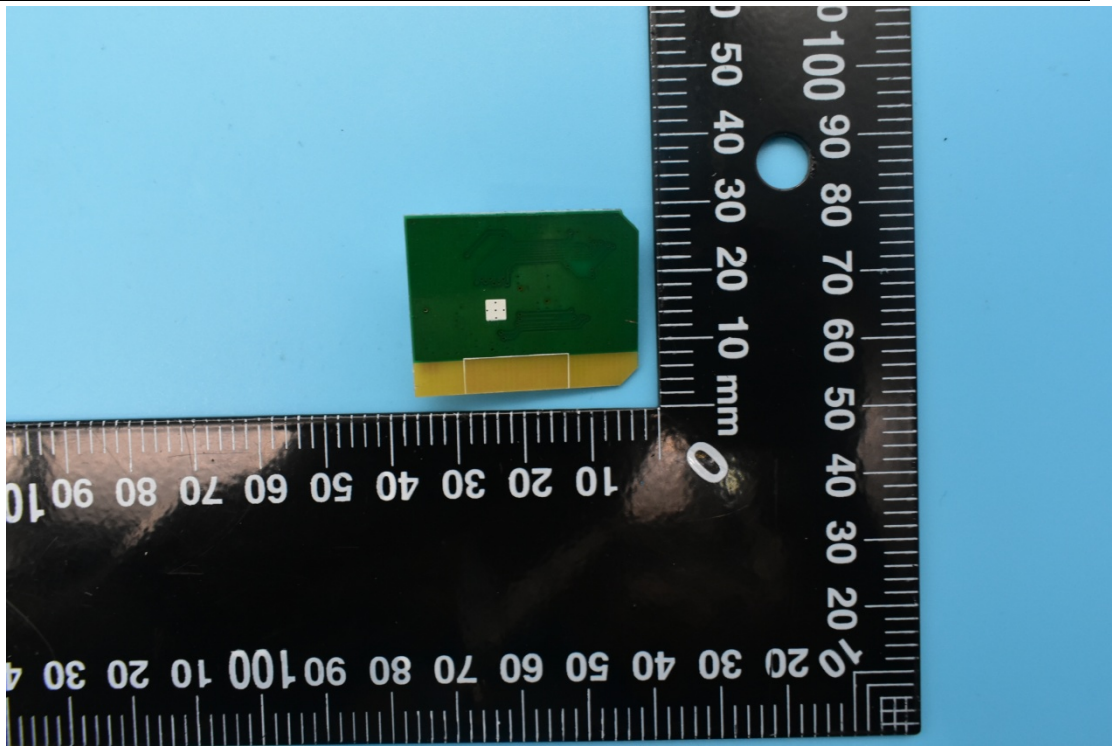

FCC ID:2AXLL7704

Internal Photos

1. EUT uncover view

2. Antenna view