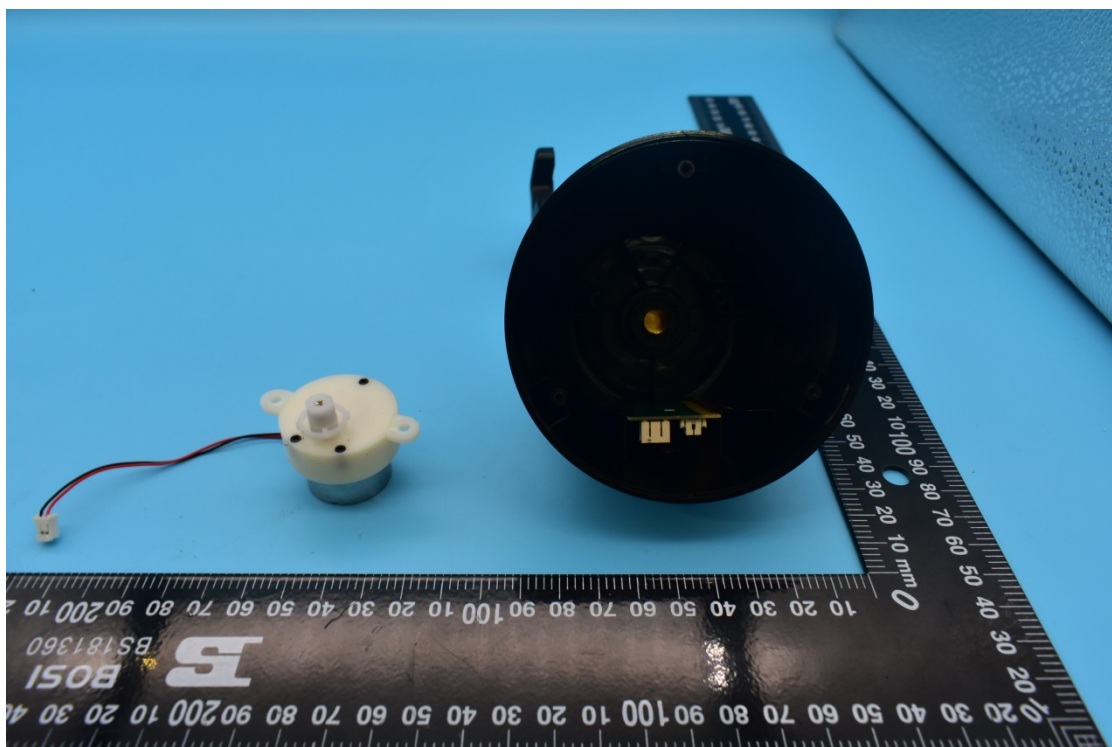

FCC ID:2AXLL7704

Internal Photos

1. EUT uncover view

2. Antenna view