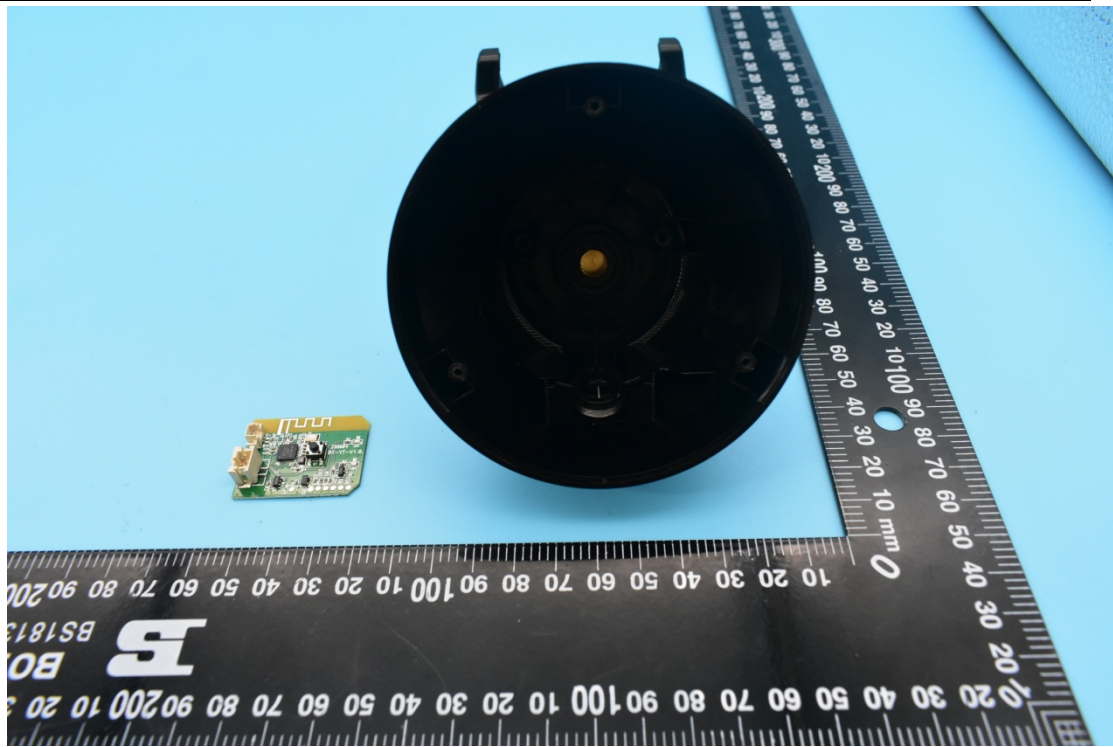

FCC ID:2AXLL7704

Internal Photos

1. EUT uncover view

2. Antenna view