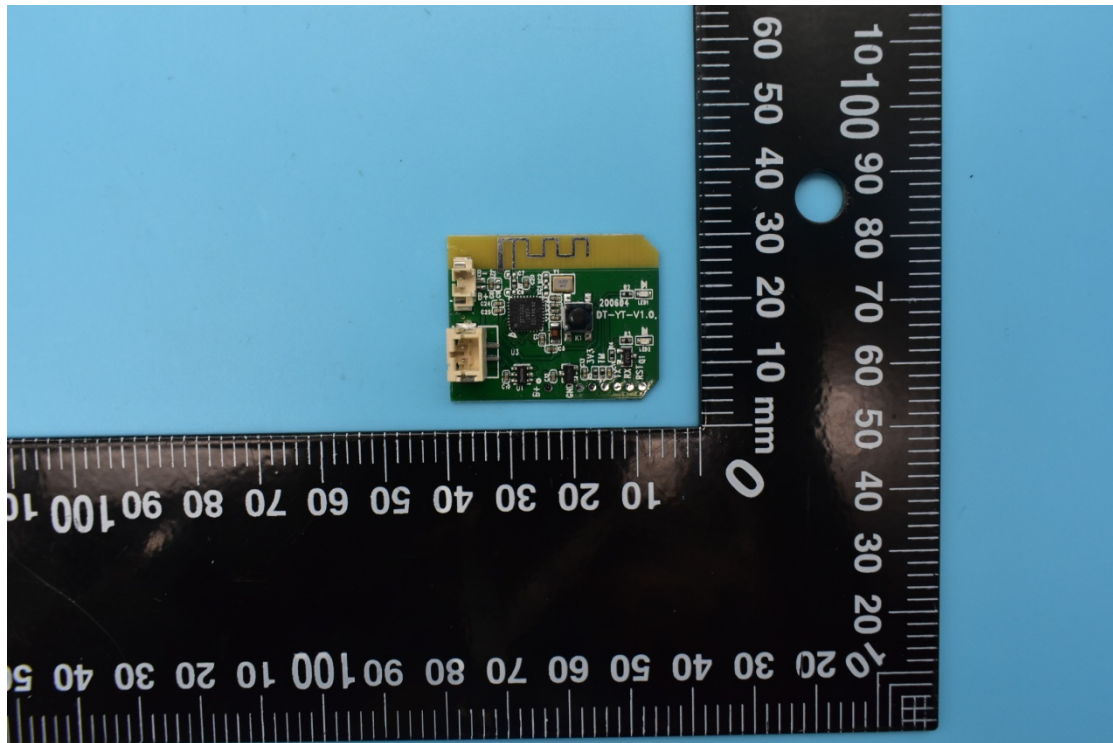

FCC ID:2AXLL7704

Internal Photos

1. EUT uncover view

2. Antenna view