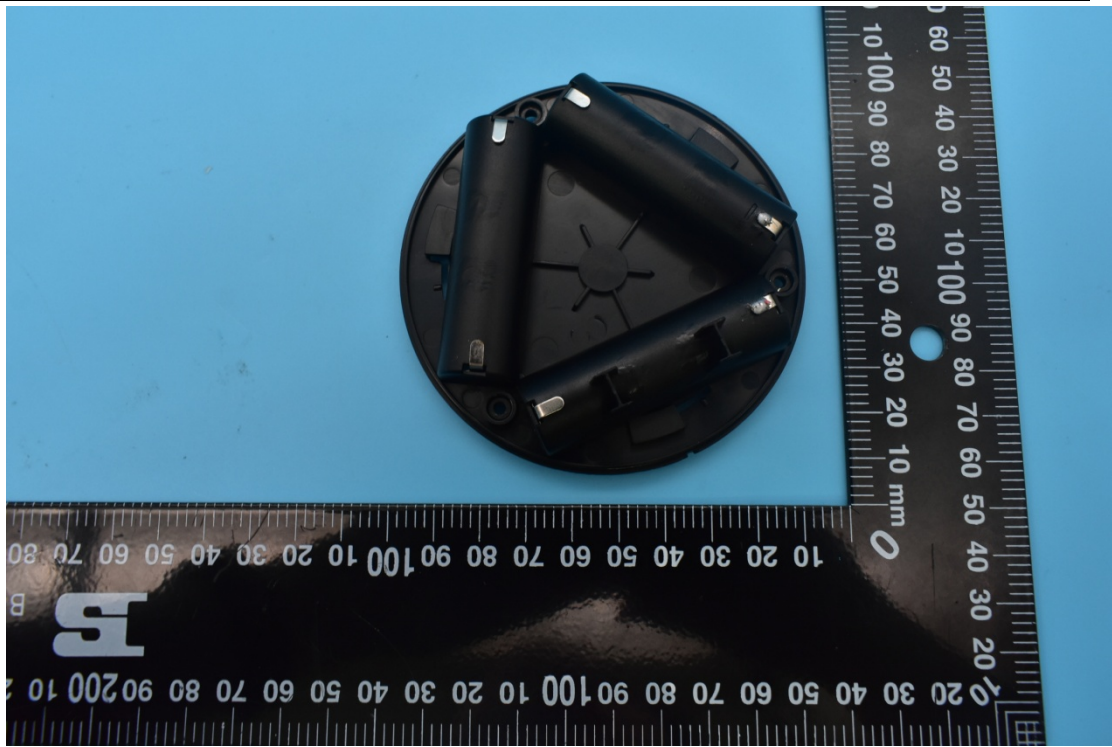

FCC ID:2AXLL7704

Internal Photos

1. EUT uncover view

2. Antenna view