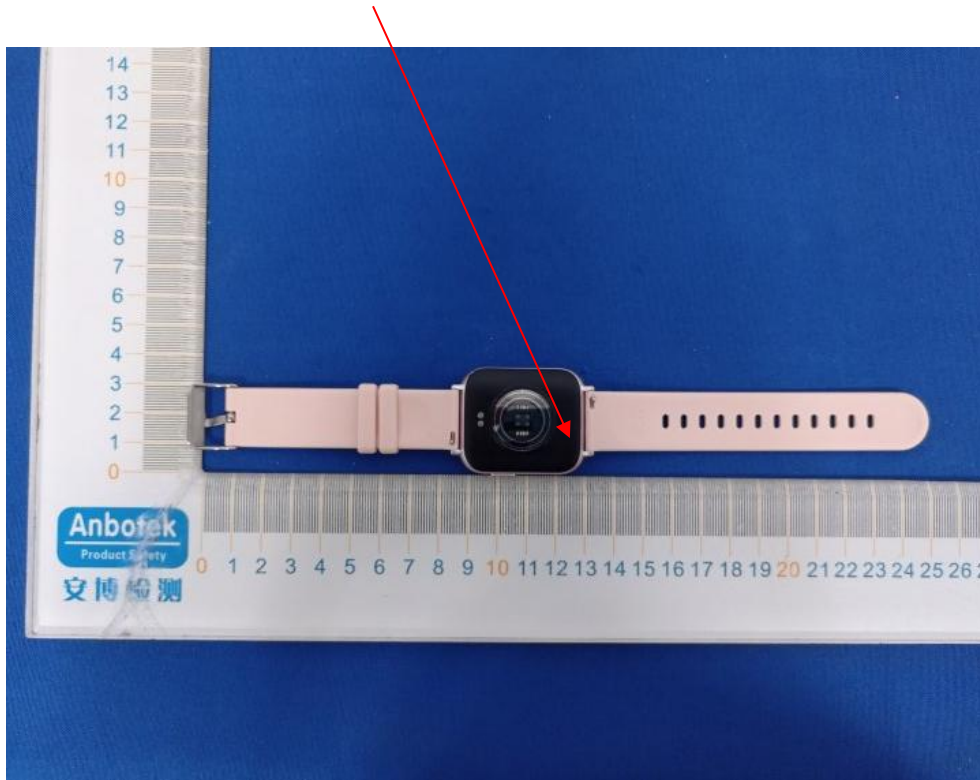

Label Location On EUT

Label

FCC ID: 2AXKW-LA07