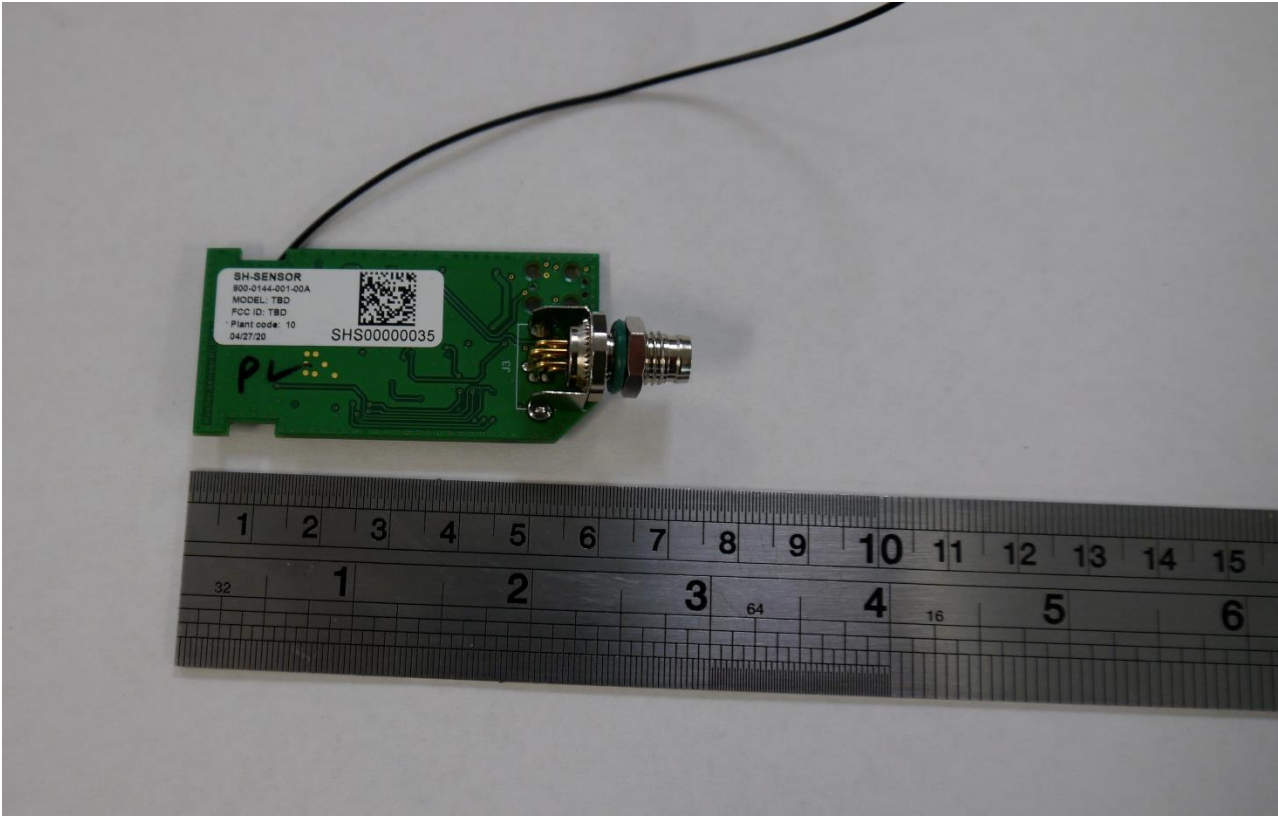

# INTERNAL PHOTOS

FCC ID: 2AXKR-SH-SEN-V1

WHEN YOU NEED TO BE SURE

## SENSOR - REAR VIEW

## SENSOR – ANTENNA PORT (CLOSE-UP)

[WWW.SGS.COM](http://WWW.SGS.COM)

WHEN YOU NEED TO BE SURE