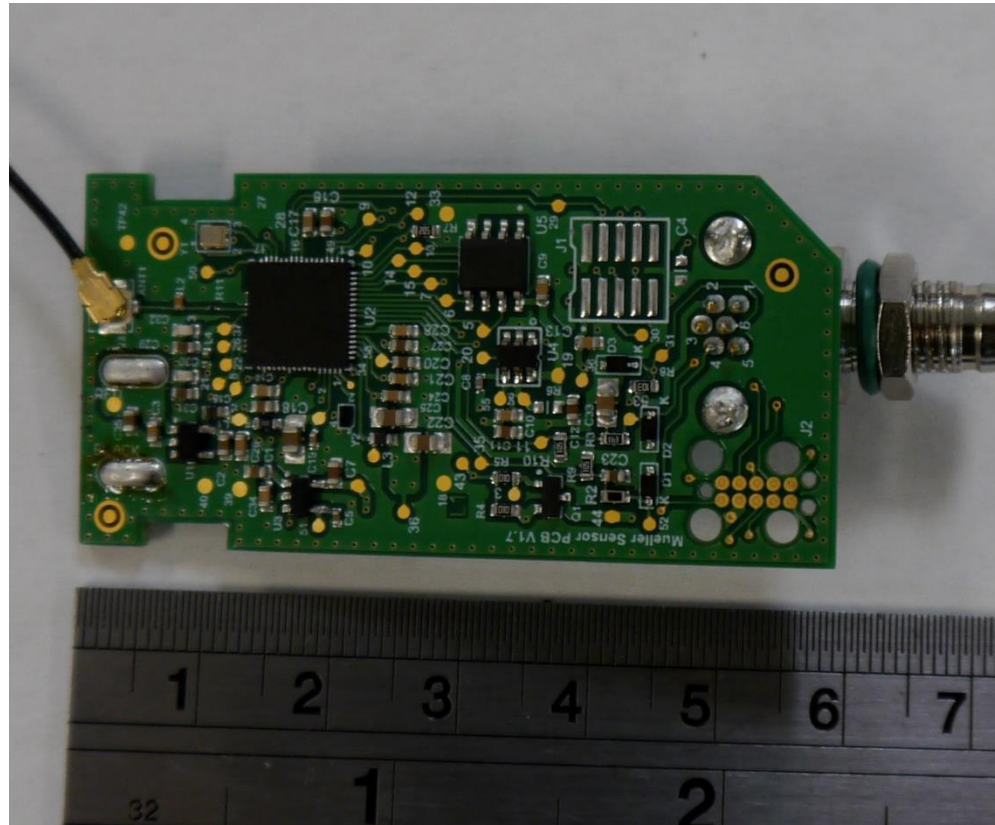

# INTERNAL PHOTOS

FCC ID: 2AXKR-SH-SEN-V1

WHEN YOU NEED TO BE SURE

## SENSOR - REAR VIEW

## SENSOR – ANTENNA PORT (CLOSE-UP)

[WWW.SGS.COM](http://WWW.SGS.COM)

WHEN YOU NEED TO BE SURE