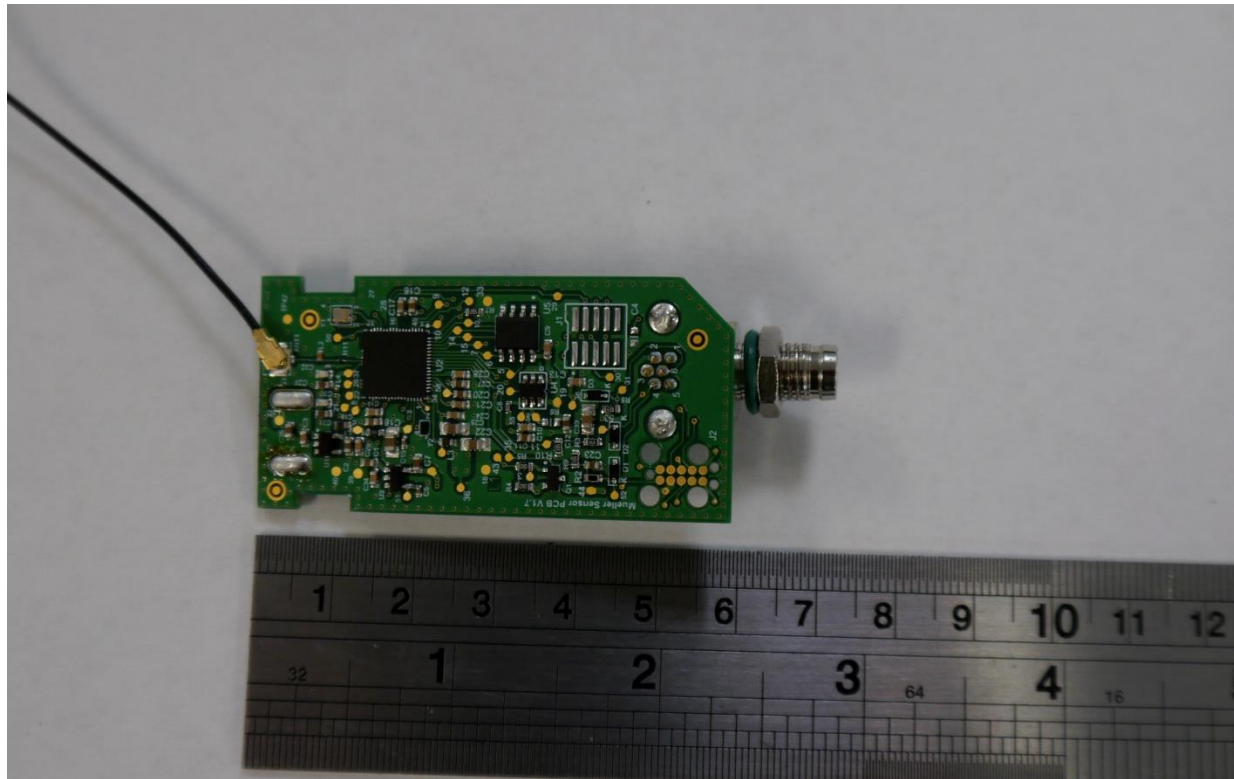

# INTERNAL PHOTOS

FCC ID: 2AXKR-SH-SEN-V1

WHEN YOU NEED TO BE SURE

## SENSOR - REAR VIEW

## SENSOR – ANTENNA PORT (CLOSE-UP)

[WWW.SGS.COM](http://WWW.SGS.COM)

WHEN YOU NEED TO BE SURE