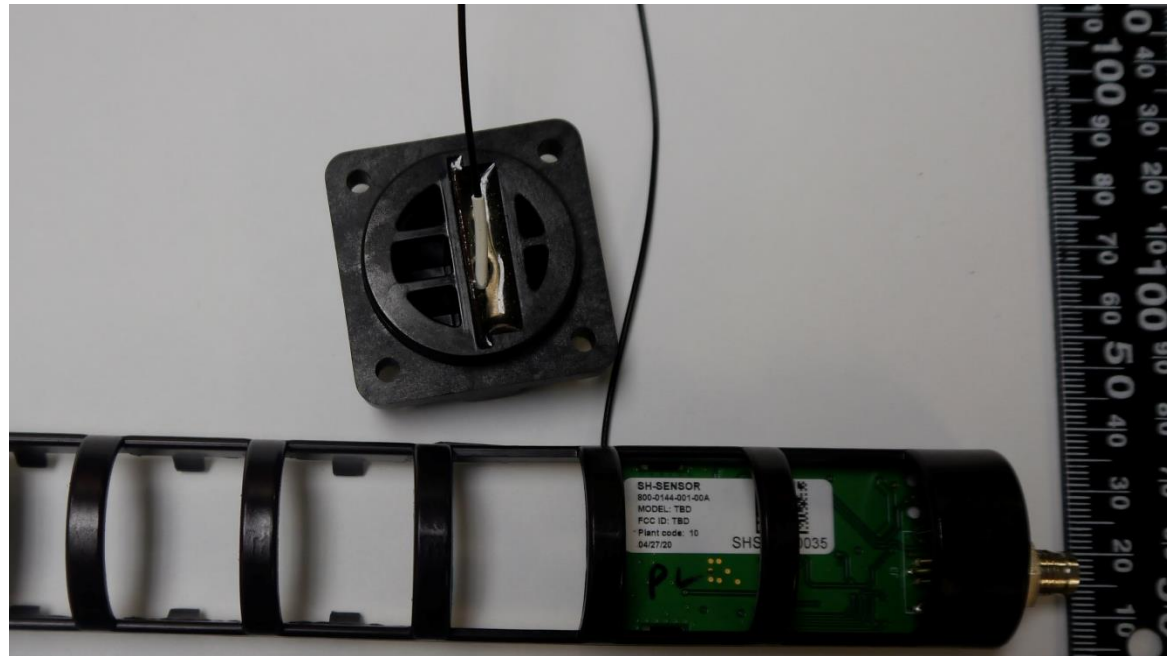

# INTERNAL PHOTOS

FCC ID: 2AXKR-SH-SEN-V1

WHEN YOU NEED TO BE SURE

## SENSOR - REAR VIEW

## SENSOR – ANTENNA PORT (CLOSE-UP)

[WWW.SGS.COM](http://WWW.SGS.COM)

WHEN YOU NEED TO BE SURE