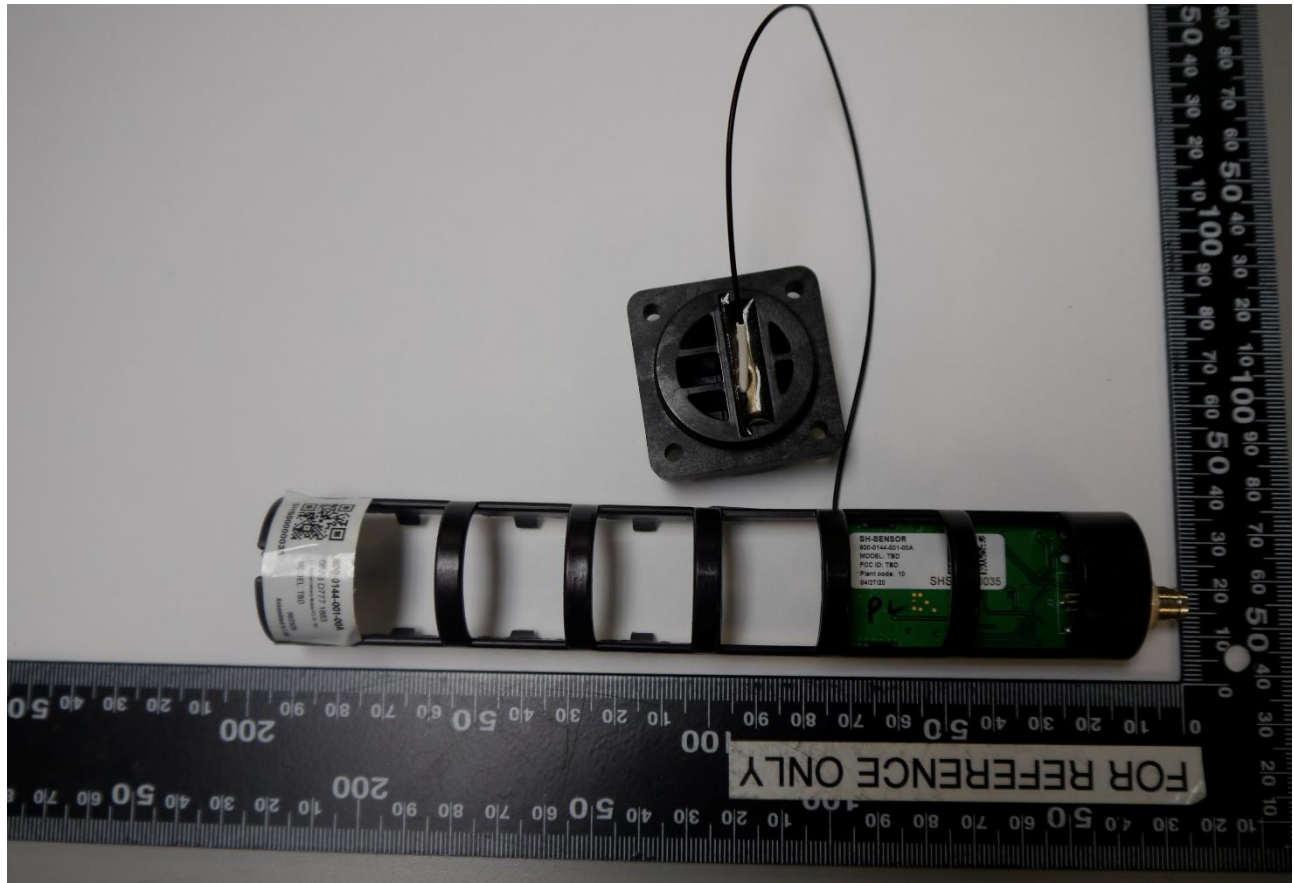

# EXTERNAL PHOTOS

FCC ID: 2AXKR-SH-SEN-V1

WHEN YOU NEED TO BE SURE

## SENSOR – SIDE (BOTH SIDES SAME)

[WWW.SGS.COM](http://WWW.SGS.COM)

WHEN YOU NEED TO BE SURE