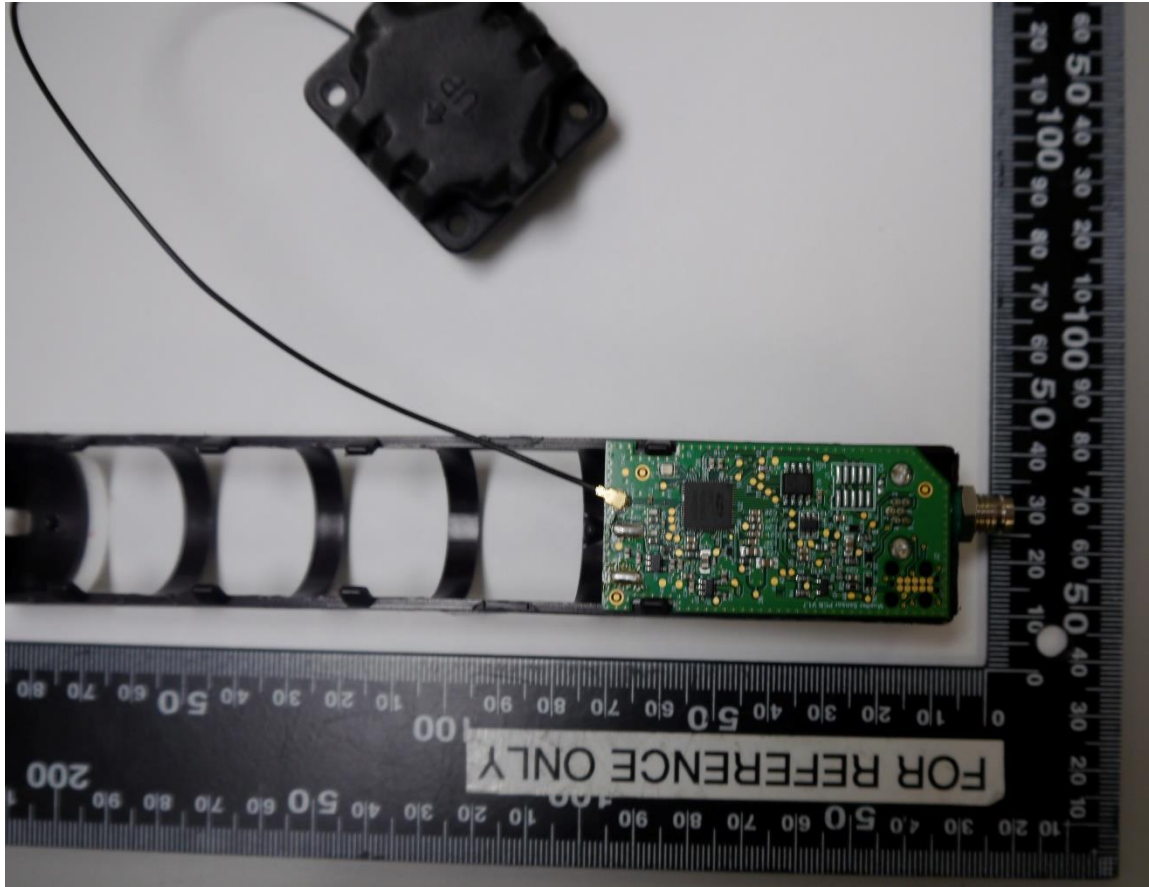

# EXTERNAL PHOTOS

FCC ID: 2AXKR-SH-SEN-V1

WHEN YOU NEED TO BE SURE

## SENSOR – SIDE (BOTH SIDES SAME)

[WWW.SGS.COM](http://WWW.SGS.COM)

WHEN YOU NEED TO BE SURE