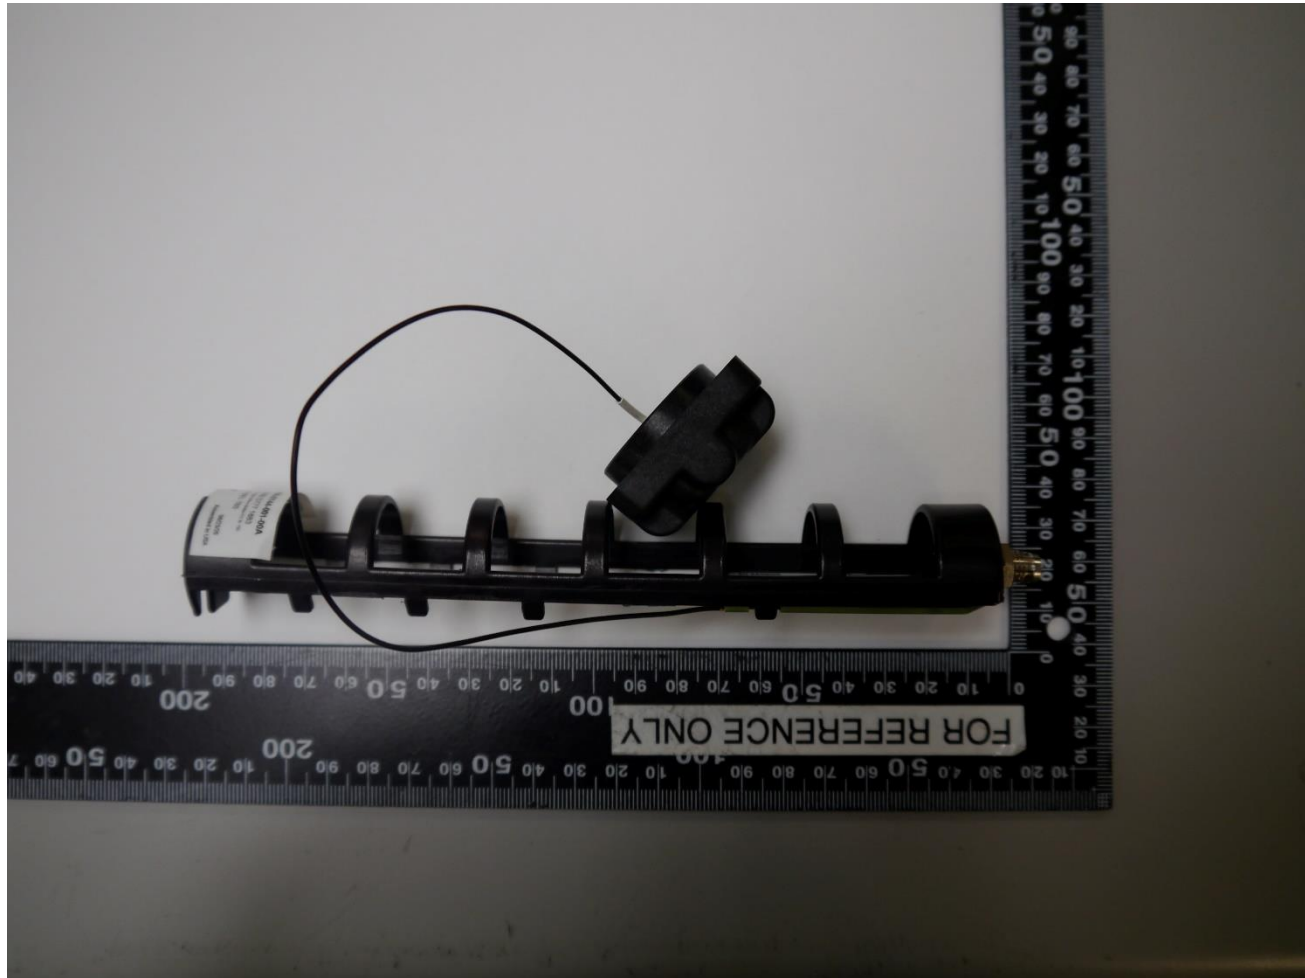

# EXTERNAL PHOTOS

FCC ID: 2AXKR-SH-SEN-V1

WHEN YOU NEED TO BE SURE

## SENSOR – SIDE (BOTH SIDES SAME)

[WWW.SGS.COM](http://WWW.SGS.COM)

WHEN YOU NEED TO BE SURE