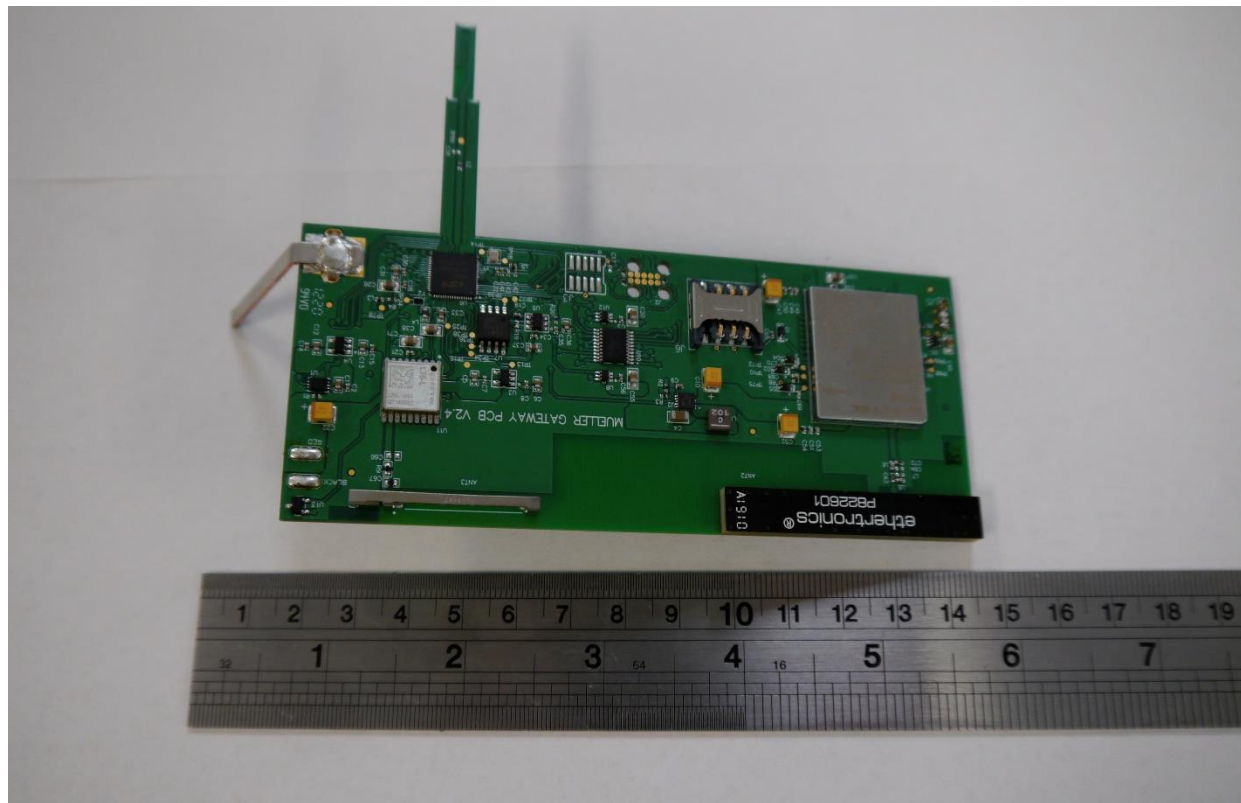

INTERNAL PHOTOS

FCC ID: 2AXKR-SH-GW-V1

WHEN YOU NEED TO BE SURE

GATEWAY – PCB TOP VIEW

GATEWAY – PCB BOTTOM VIEW

GATEWAY – PCB BT ANTENNA (CLOSE VIEW)

WWW.SGS.COM

WHEN YOU NEED TO BE SURE