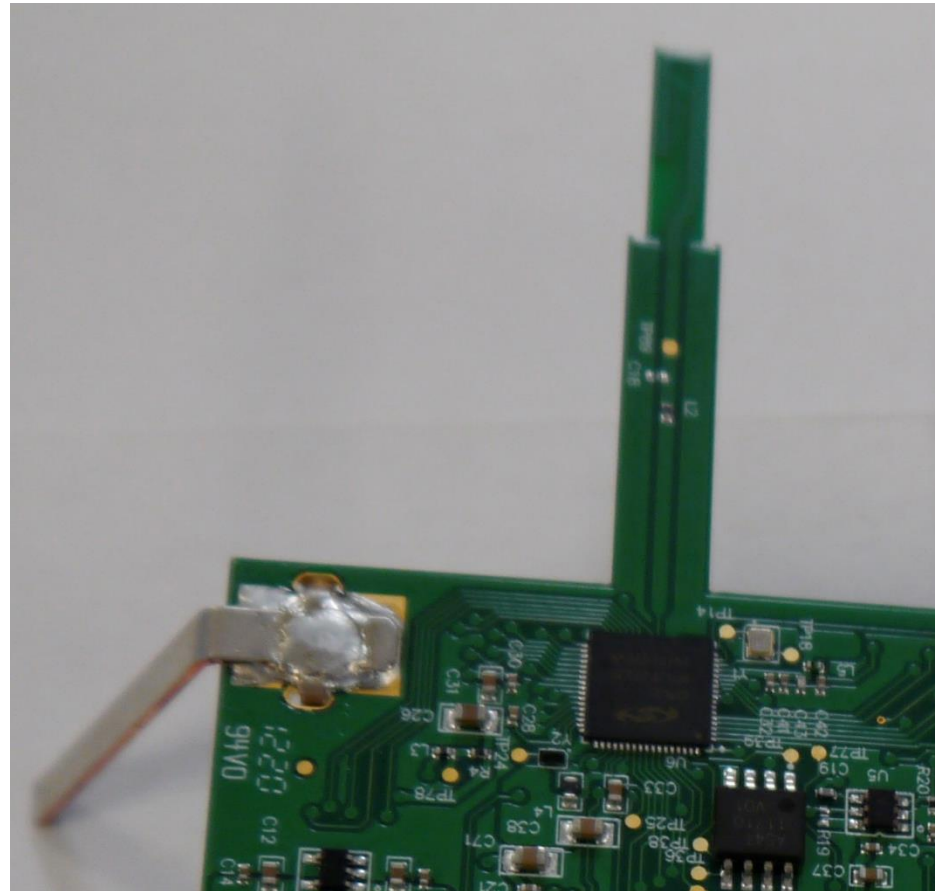

INTERNAL PHOTOS

FCC ID: 2AXKR-SH-GW-V1

WHEN YOU NEED TO BE SURE

GATEWAY – PCB TOP VIEW

GATEWAY – PCB BOTTOM VIEW

GATEWAY – PCB BT ANTENNA (CLOSE VIEW)

WWW.SGS.COM

WHEN YOU NEED TO BE SURE