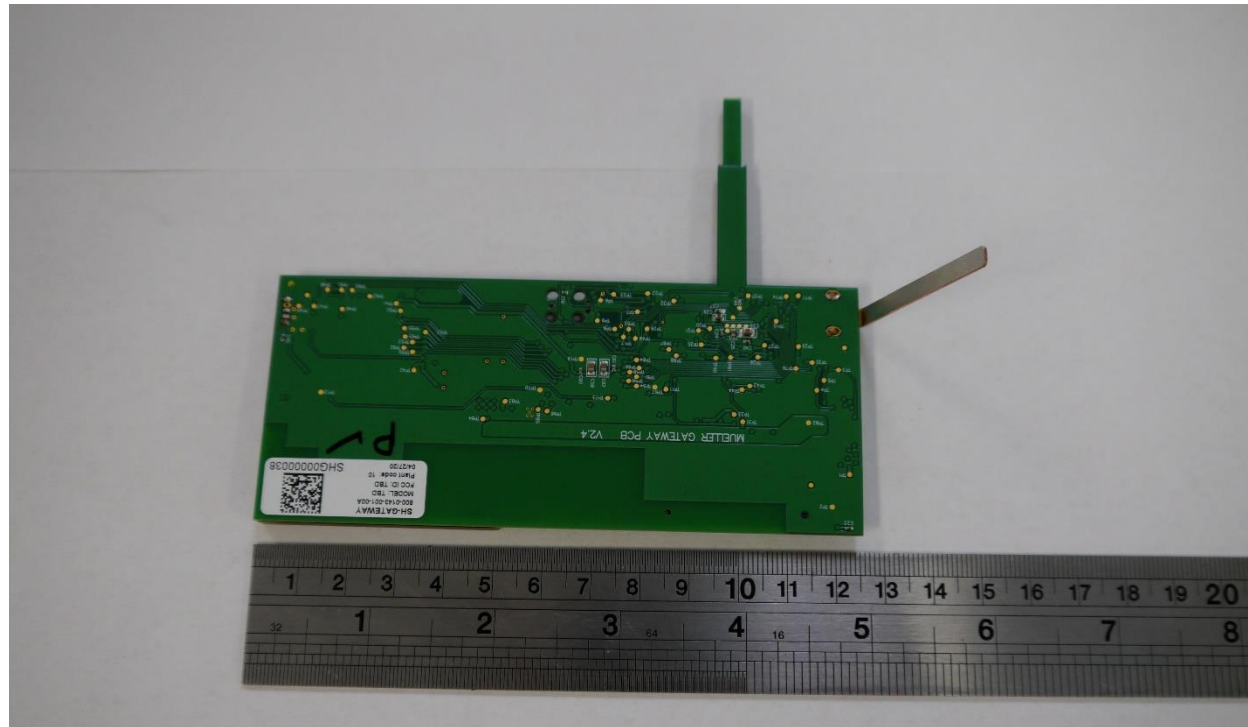

INTERNAL PHOTOS

FCC ID: 2AXKR-SH-GW-V1

WHEN YOU NEED TO BE SURE

GATEWAY – PCB TOP VIEW

GATEWAY – PCB BOTTOM VIEW

GATEWAY – PCB BT ANTENNA (CLOSE VIEW)

WWW.SGS.COM

WHEN YOU NEED TO BE SURE