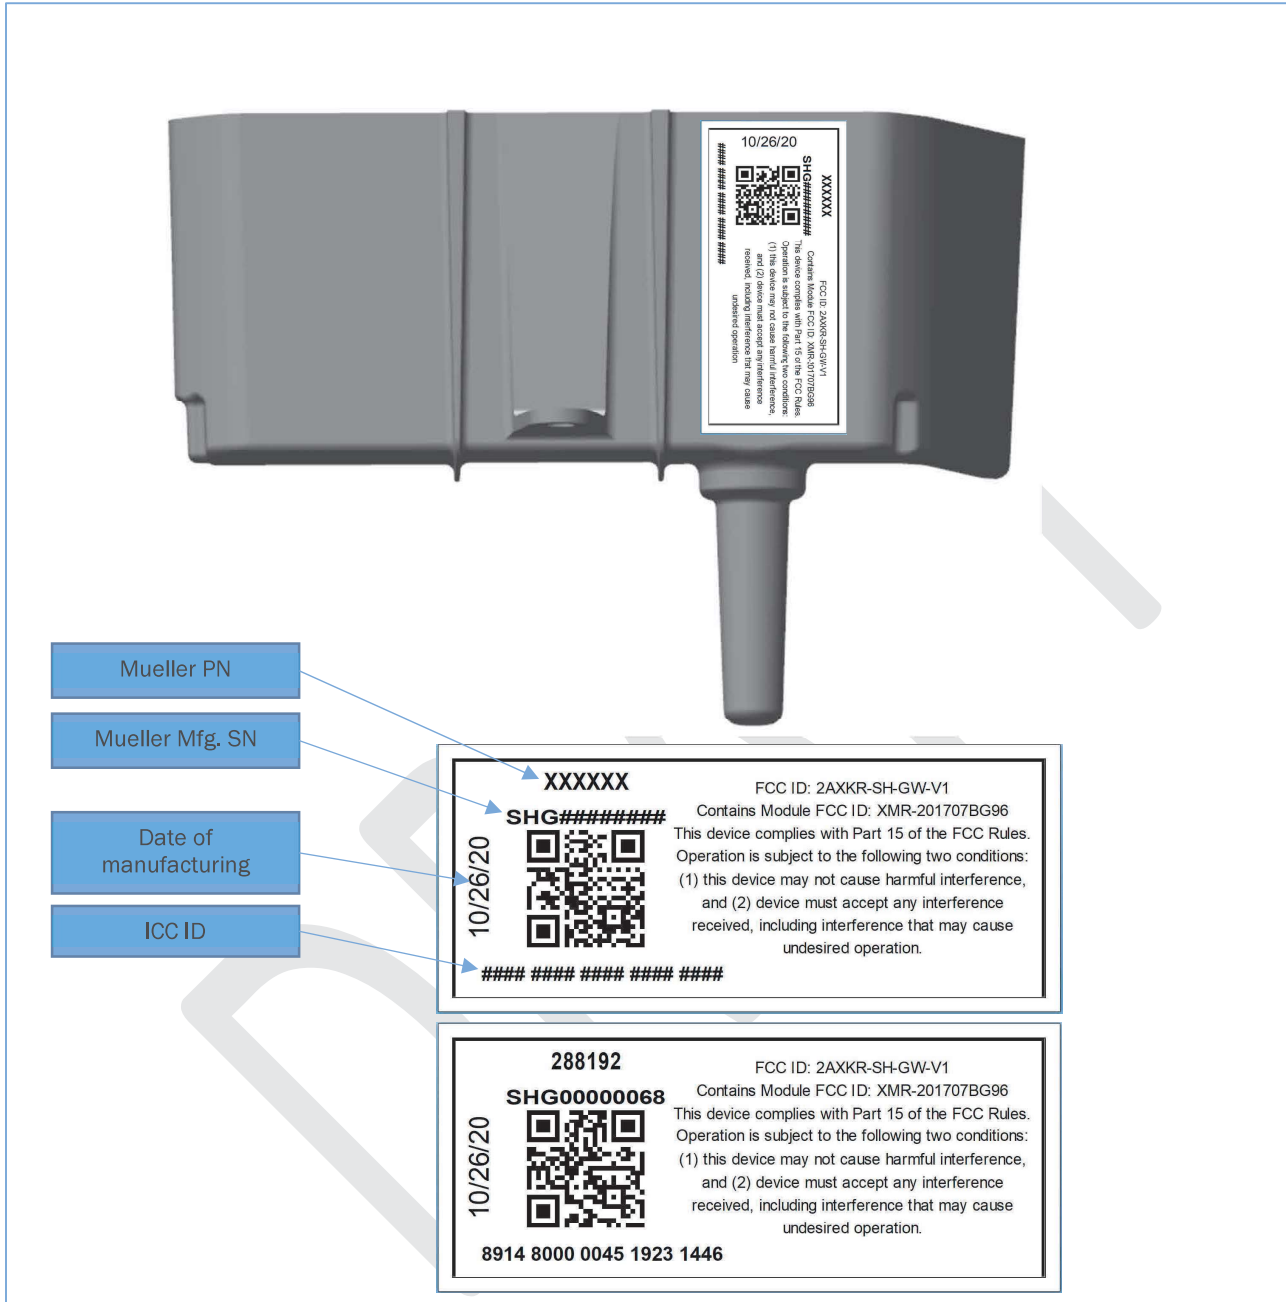

130-0134-001: GATEWAY ASSEMBLY

Barcode Scan (sample): SHG00000068|89148000004519231446

Field 1		Field 2
Mueller SN	Delimiter	ICC ID
#####		#####
SHG0000068		89148000004519231446