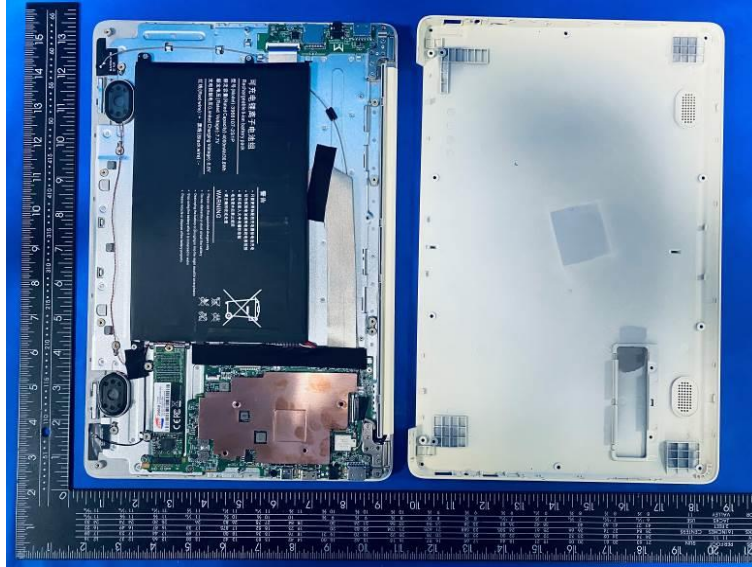

Internal Photos of the EUT

2.4G WIFI/BT
PIFA Antenna

2.4G WIFI Diversity
PIFA antenna