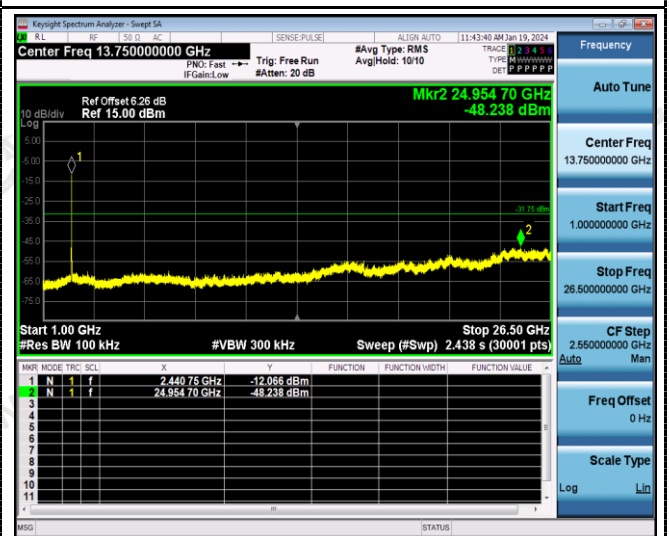

Reference
CH01

Reference
CH06

30MHz-3GHz

30MHz-3GHz

3GHz -25GHz

3GHz -25GHz

Reference
CH11

30MHz-3GHz

3GHz -25GHz

ANT 2: