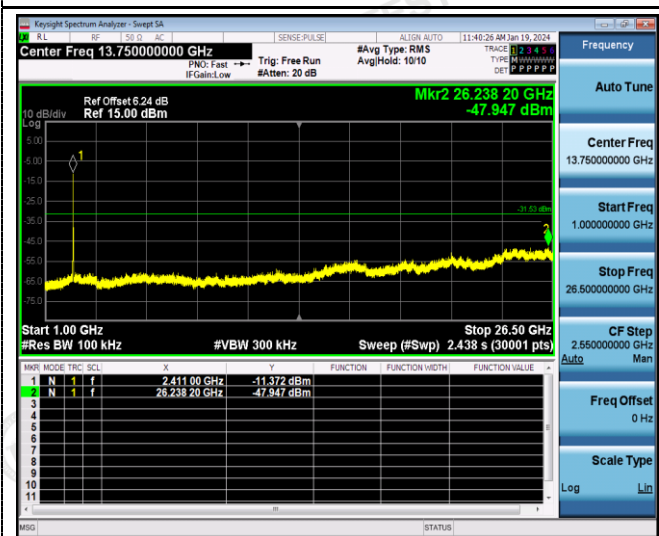

Reference
CH01

Reference
CH06

30MHz-3GHz

30MHz-3GHz

3GHz -25GHz

3GHz -25GHz

Reference
CH11

30MHz-3GHz

3GHz -25GHz

ANT 2: