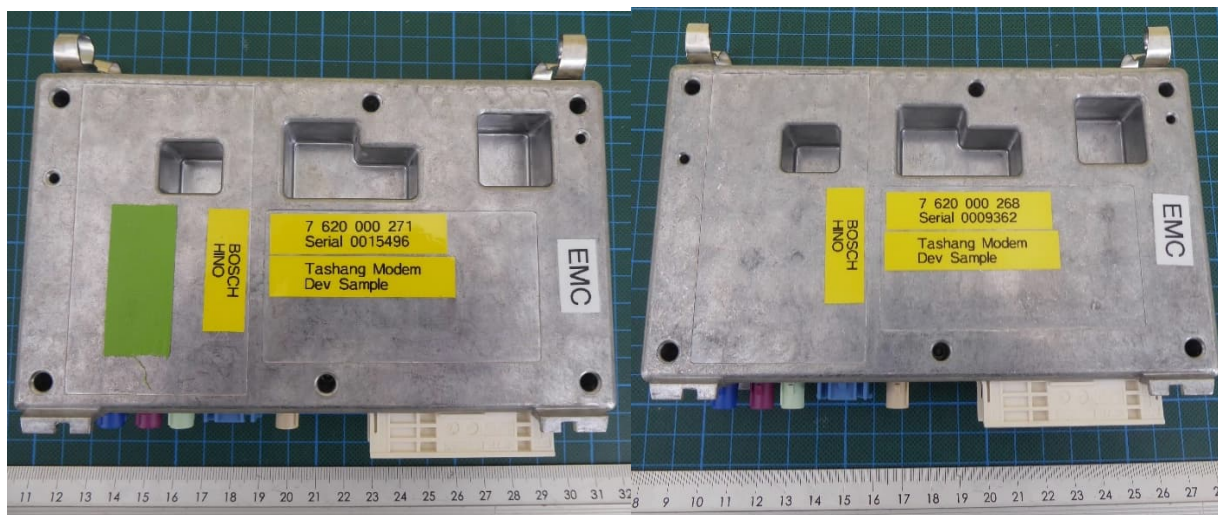

Annex B External photographs

EUT

Host used for UMTS/LTE tests

Host used for PCS tests

Annex B External photographs

Host Bottom view

Host Front view with SIM Slot

Host Rear view with ports

Annex B External photographs

Host Side views

Host Antenna