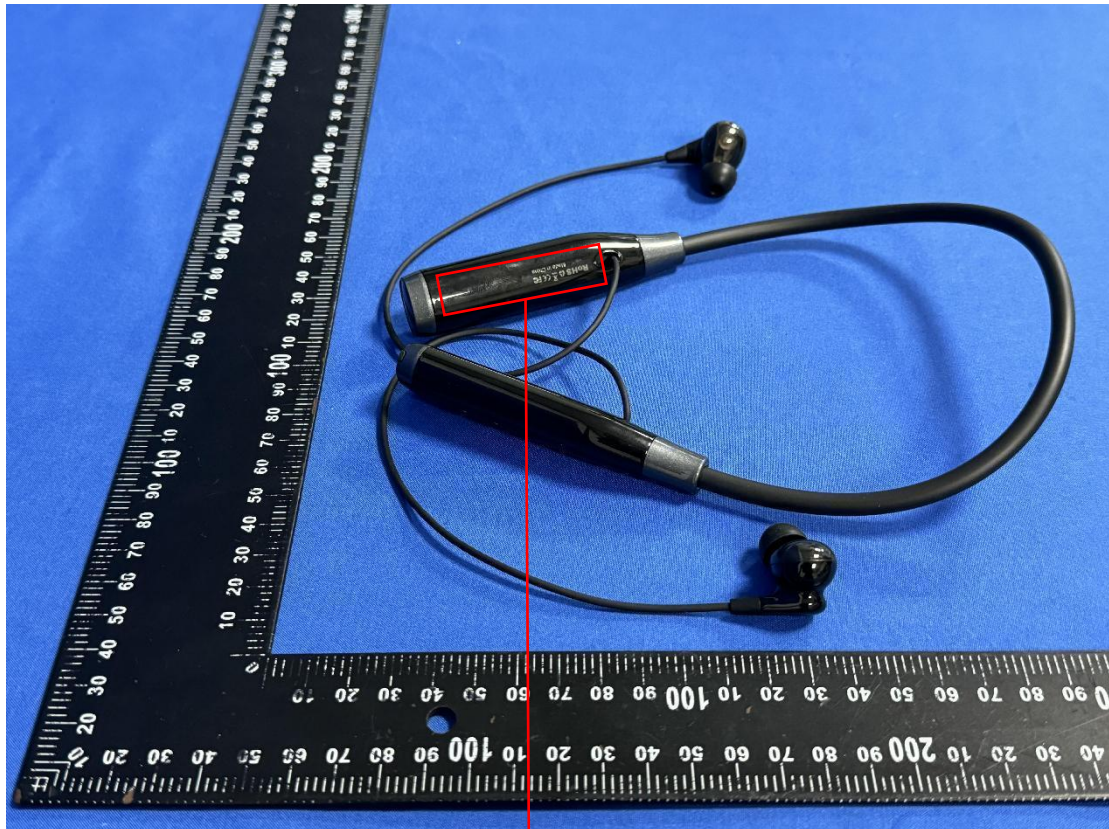

Label and Label Location

FCC ID:2AXK8-C56

L*W:18*5mm