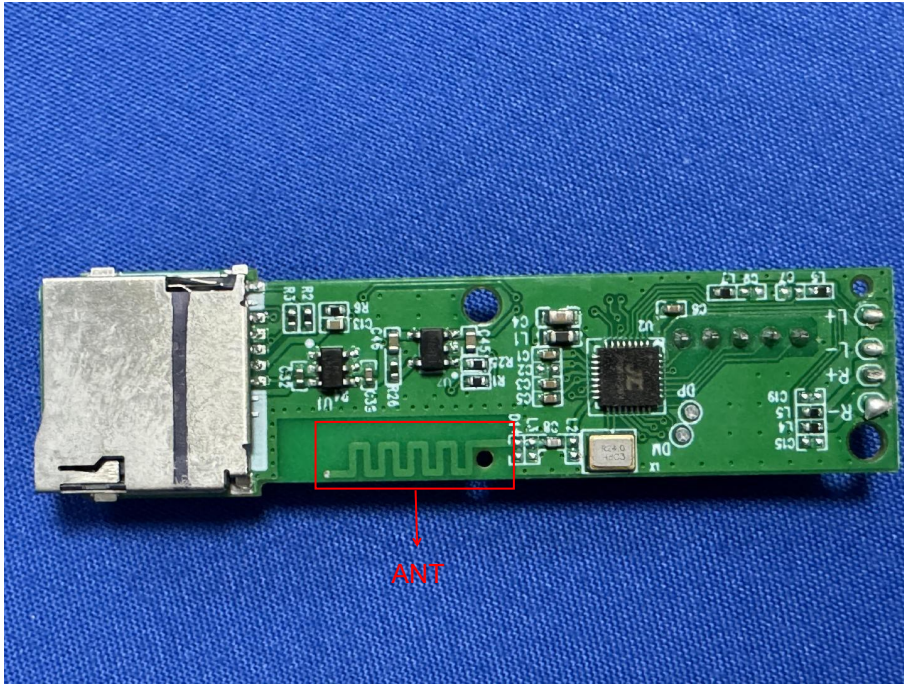

ZHONGHAN

FCC ID: 2AXK8-C56

EUT PHOTOS(Internal Photos)

ZHONGHAN

FCC ID: 2AXK8-C56

ZHONGHAN

FCC ID: 2AXK8-C56

ZHONGHAN