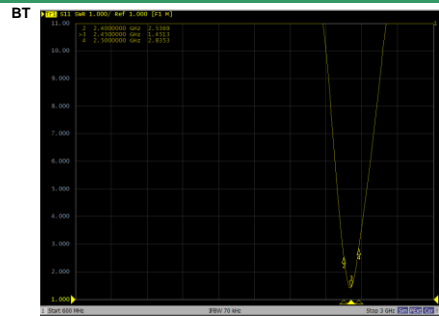

迪比通通讯设备有限公司

Model:T18

Antenna View (15mm x 10mm)

OTA

Test		Bluetooth TRP		
Result		0	39	78
Frequency (MHz)		2402	2441	2480
TRP (dBm)	Test	0.86	2.26	2.01
	Result	0	39	78
Frequency (MHz)		2402	2441	2480
TIS (dBm)		-81.09	-83.14	-81.89

Test		Bluetooth TRP		
Result		0	39	78
Frequency (MHz)		2402	2441	2480
TRP (dBm)	Test	0.29	1.98	1.53
	Result	0	39	78
Frequency (MHz)		2402	2441	2480
TIS (dBm)		-83.28	-81.36	-82.23

VSWR