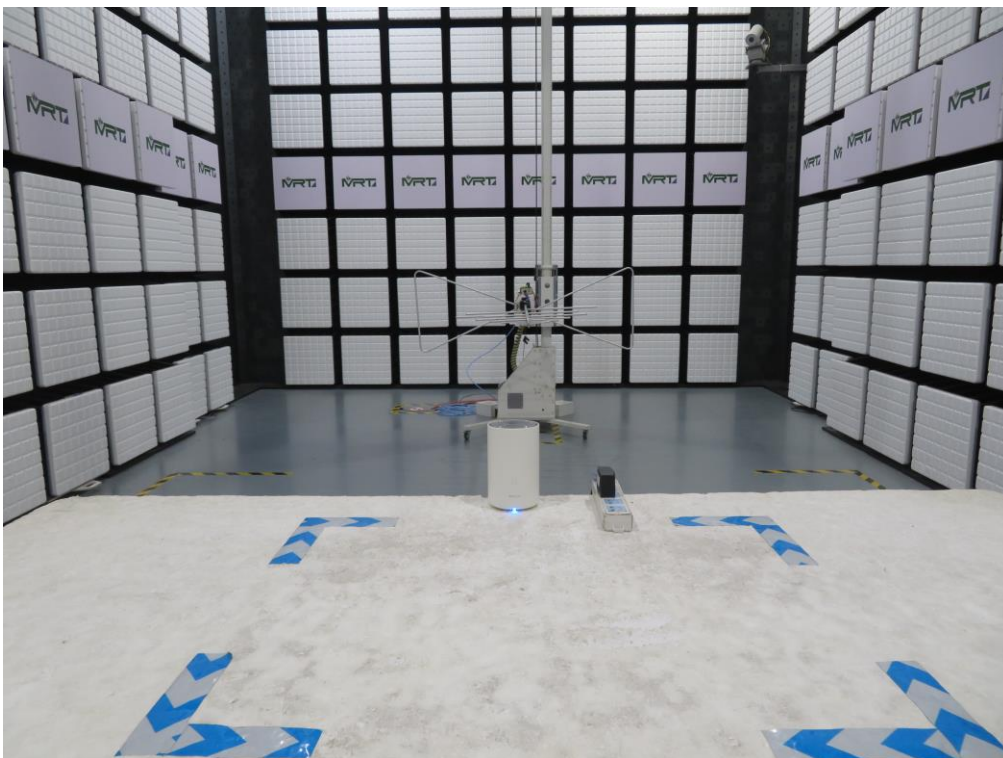

## Test Setup Photo

Description: Front View of Conducted Emission Test Setup for Power Port

Description: Back View of Conducted Emission Test Setup for Power Port

Description: Radiated Spurious Emission Test Setup for Below 30MHz

Description: Radiated Spurious Emission Test Setup for Below 1GHz

Description: Radiated Spurious Emission Test Setup for Above 1GHz

Description: Conducted Test Setup

Description: DFS Test Setup