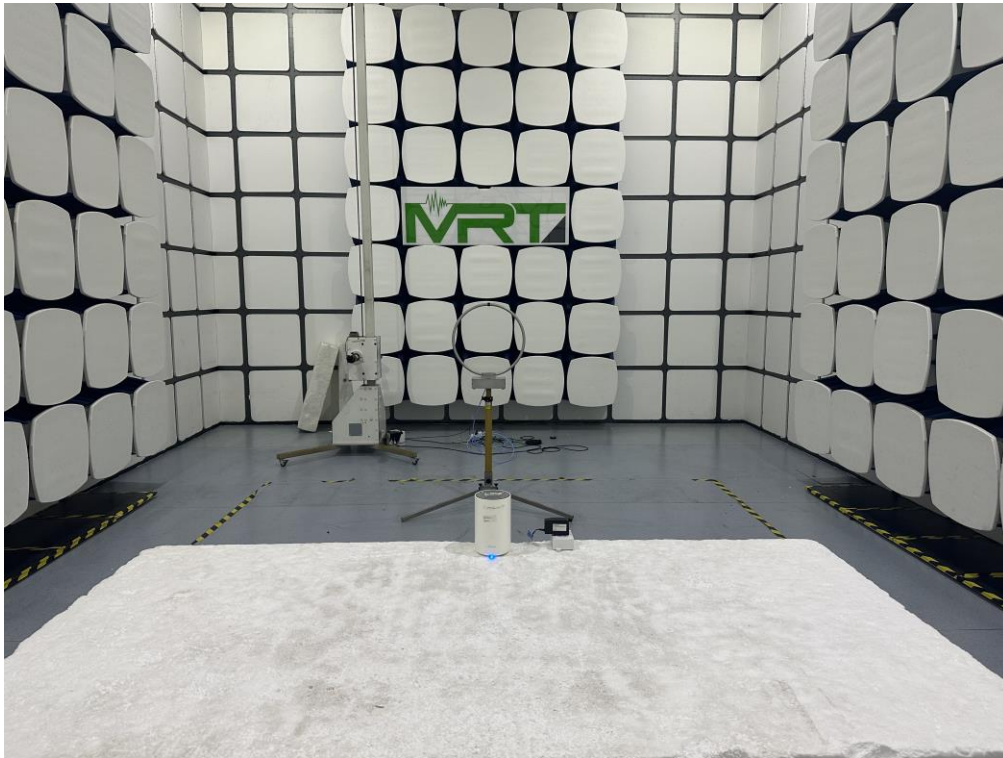

## Test Setup Photo

Description: Front View of Conducted Emission Test Setup for Power Port

Description: Back View of Conducted Emission Test Setup for Power Port

Description: Radiated Spurious Emission Test Setup for Below 30MHz

Description: Radiated Spurious Emission Test Setup for Below 1GHz

Description: Radiated Spurious Emission Test Setup for Above 1GHz

Description: Conducted Test Setup

Description: DFS Test Setup