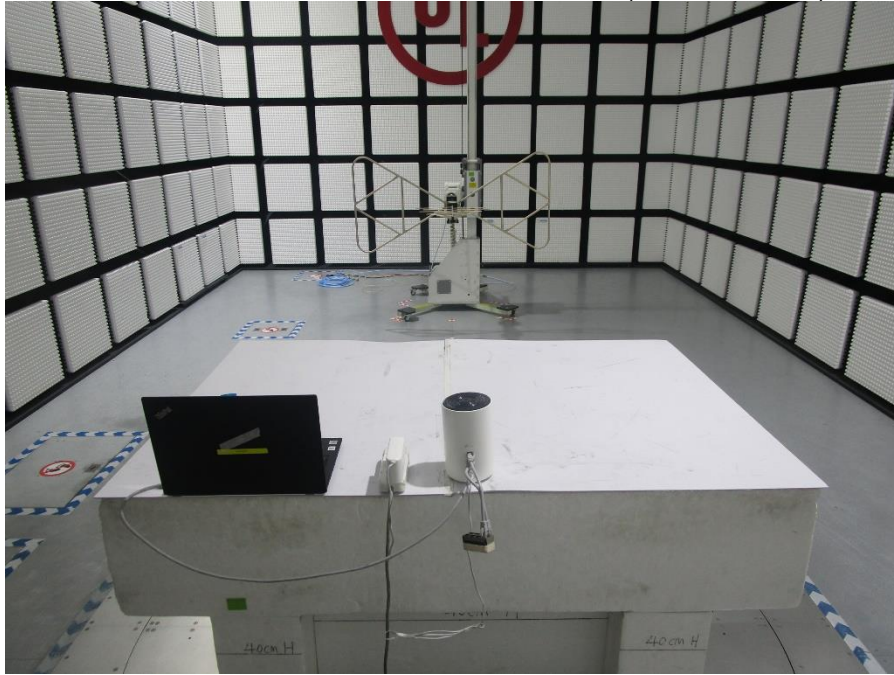

Appendix II

Setup Photographs

**RADIATED RF MEASUREMENT SETUP (ABOVE 1 GHz)
MEASUREMENT POSITION**

MEASUREMENT POSITION (X axis)

RADIATED RF MEASUREMENT SETUP (30MHz~1GHz)

POWERLINE CONDUCTED EMISSIONS MEASUREMENT SETUP

RF CONDUCTED MEASUREMENT SETUP