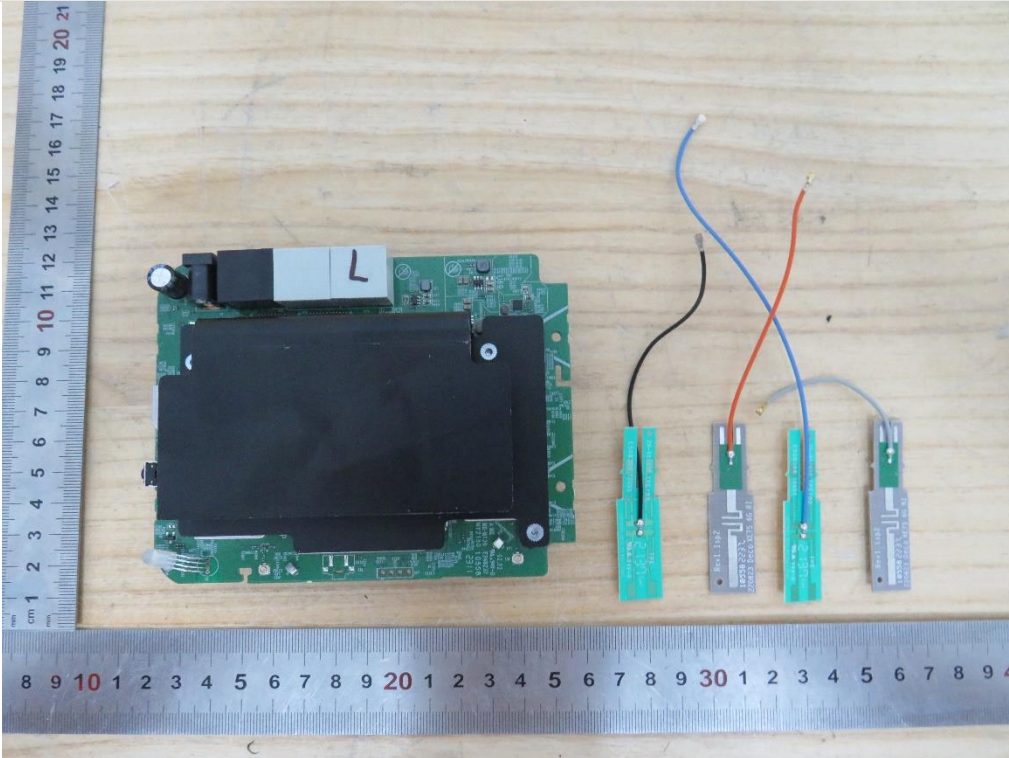

Internal Photographs

MODEL NUMBER: Deco XE75 Pro

Internal View of EUT-1

Internal View of EUT-2

Internal View of EUT-3

Internal View of EUT-4

Internal View of EUT-5

Internal View of EUT-6

Internal View of EUT-7

Internal View of EUT-8

Internal View of EUT-9

Internal View of EUT-10

Internal View of EUT-11

Internal View of EUT-12

Internal View of EUT-13

Internal View of EUT-14