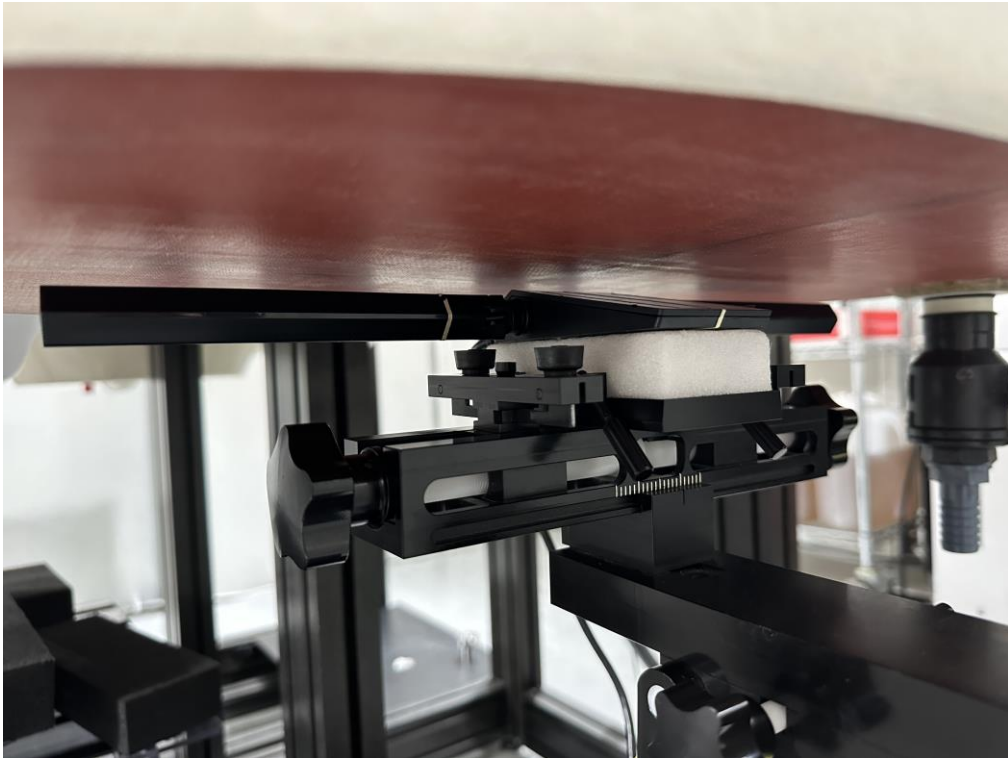

RF Test Setup Photo

Description: Radiated Spurious Emission Test Setup for Below 1GHz

Description: Radiated Spurious Emission Test Setup for Above 1GHz

Description: Conducted Test Setup

SAR Test Setup Photograph

Description: Front_Open_0 position with 5mm gap

Description: Front_Open_90 position with 5mm gap

Description: Front_Open_180 position with 5mm gap

Description: Front_Close_0 position with 5mm gap

Description: Front_Close_90 position with 5mm gap

Description: Front_Close_180 position with 5mm gap

Description: Left_Close_180 position with 5mm gap

Description: Right_Close_180 position with 5mm gap