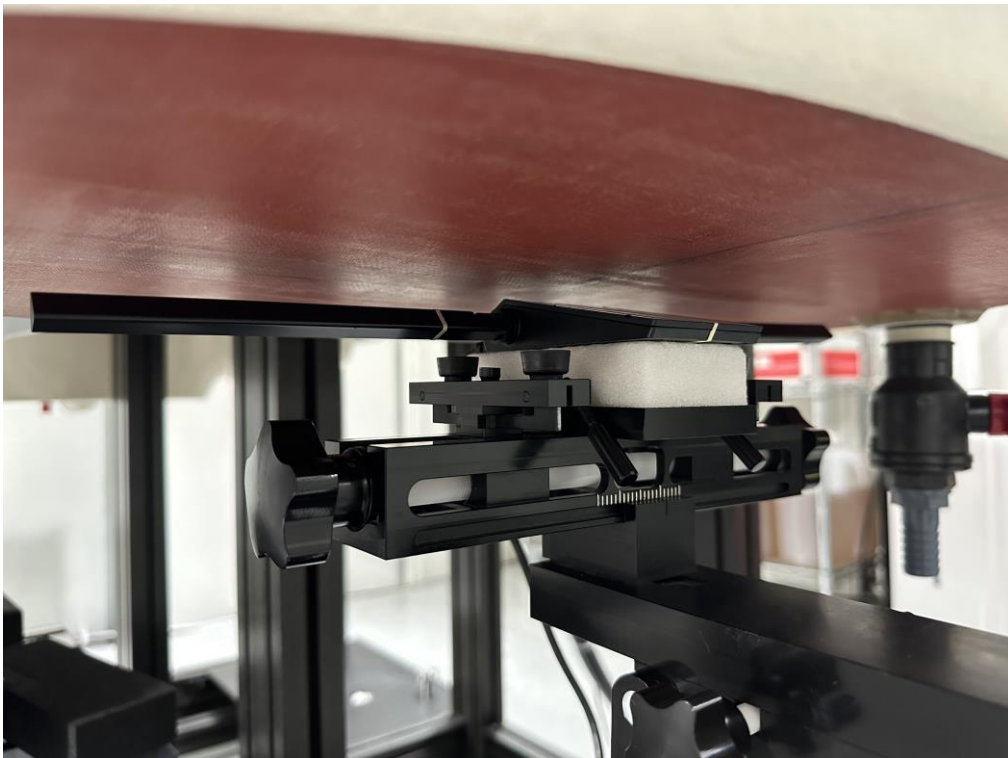

RF Test Setup Photo

Description: Radiated Spurious Emission Test Setup for Below 1GHz

Description: Radiated Spurious Emission Test Setup for Above 1GHz

Description: Conducted Test Setup

SAR Test Setup Photograph

Description: Front_Open_0 position with 5mm gap

Description: Front_Open_90 position with 5mm gap

Description: Front_Open_180 position with 5mm gap

Description: Front_Close_0 position with 5mm gap

Description: Front_Close_90 position with 5mm gap

Description: Front_Close_180 position with 5mm gap

Description: Left_Close_180 position with 5mm gap

Description: Right_Close_180 position with 5mm gap