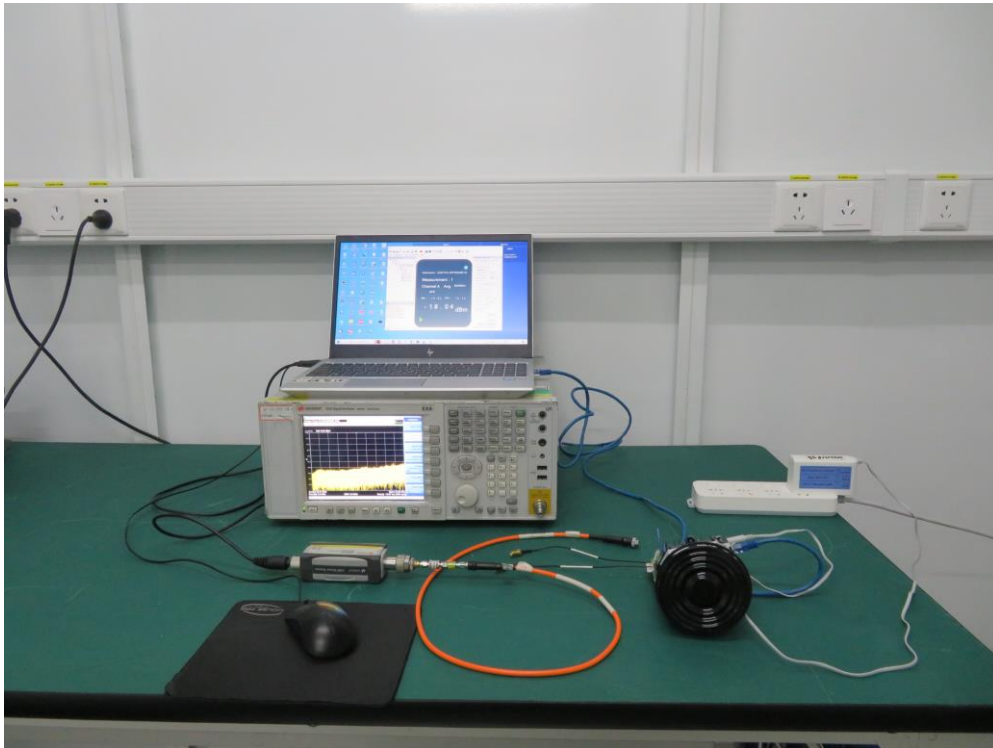

RF Test Setup Photo

Description: Radiated Spurious Emission Test Setup for Below 1GHz

Description: Radiated Spurious Emission Test Setup for Above 1GHz

Description: Conducted Test Setup

SAR Test Setup Photograph

Description: Front_Open_0 position with 5mm gap

Description: Front_Open_90 position with 5mm gap

Description: Front_Open_180 position with 5mm gap

Description: Front_Close_0 position with 5mm gap

Description: Front_Close_90 position with 5mm gap

Description: Front_Close_180 position with 5mm gap

Description: Left_Close_180 position with 5mm gap

Description: Right_Close_180 position with 5mm gap