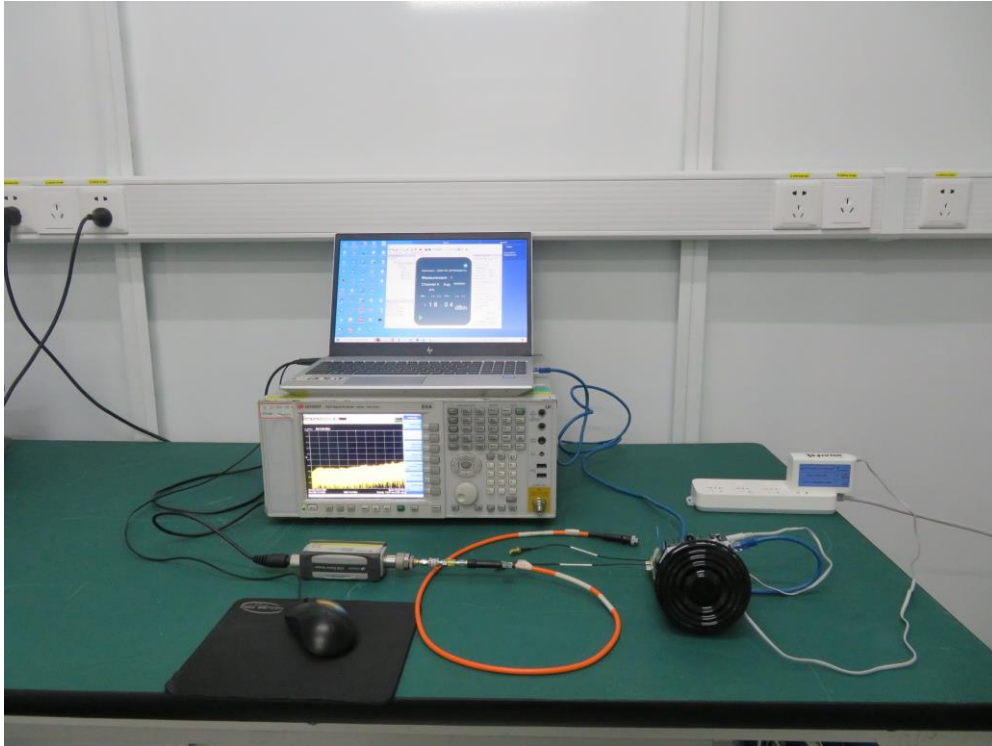

RF Test Setup Photo

Description: Radiated Spurious Emission Test Setup for Below 1GHz

Description: Radiated Spurious Emission Test Setup for Above 1GHz

Description: Conducted Test Setup

SAR Test Setup Photograph

Description: Front_Open_0 position with 5mm gap

Description: Front_Open_90 position with 5mm gap

Description: Front_Open_180 position with 5mm gap

Description: Front_Close_0 position with 5mm gap

Description: Front_Close_90 position with 5mm gap

Description: Front_Close_180 position with 5mm gap

Description: Left_Close_180 position with 5mm gap

Description: Right_Close_180 position with 5mm gap