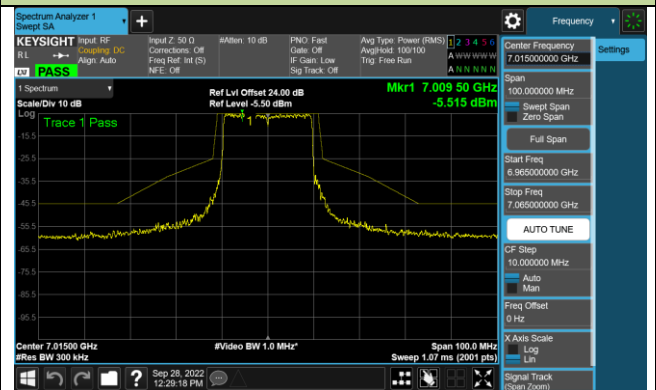

Channel 149 (6695MHz)

802.11ax-HE20 - Ant 0 (N_{SS} = 2)

Channel 181 (6855MHz)

Channel 185 (6875MHz)

Channel 189 (6895MHz)

Channel 213 (7015MHz)

Channel 229 (7095MHz)

802.11ax-HE40 - Ant 0 (N_{ss} = 2)

Channel 35 (6125MHz)

Channel 59 (6245MHz)

Channel 91 (6405MHz)

Channel 99 (6445MHz)

Channel 107 (6485MHz)

Channel 115 (6525MHz)

Channel 123 (6565MHz)

Channel 147 (6685MHz)