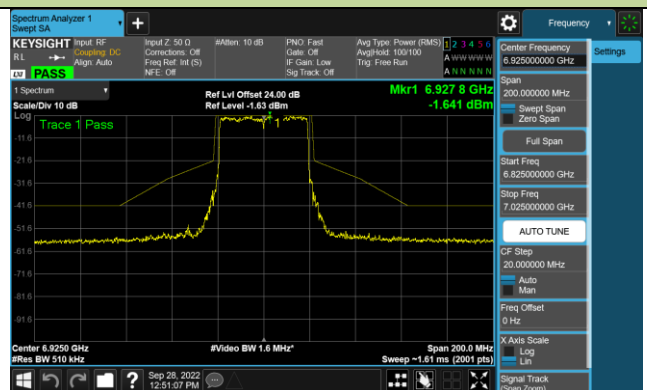

Channel 147 (6685MHz)

802.11ax-HE40 - Ant 1 (N_{ss} = 2)

Channel 179 (6845MHz)

Channel 187 (6885MHz)

Channel 195 (6925MHz)

Channel 211 (7005MHz)

Channel 211 (7085MHz)

802.11ax-HE80 - Ant 1 (Nss = 2)