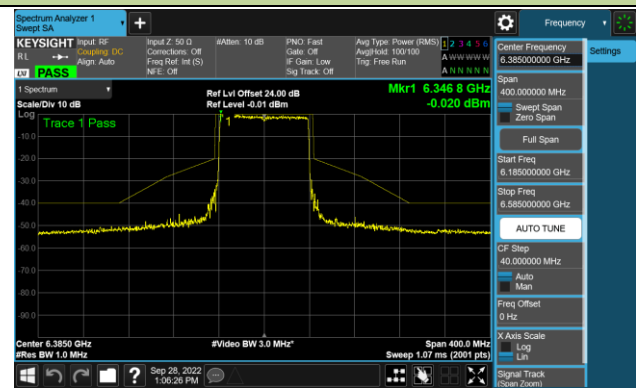

Channel 87 (6385MHz)