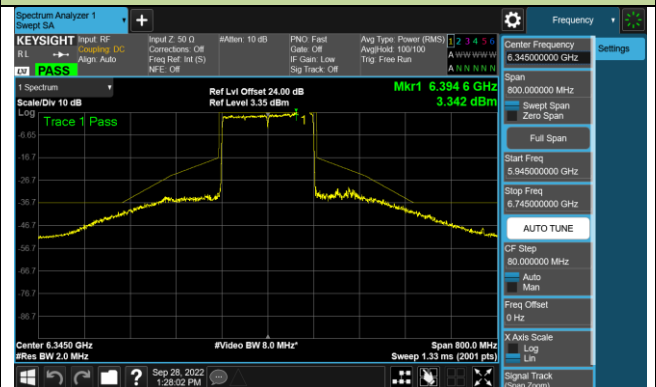

Channel 55 (6225MHz)

Channel 87 (6385MHz)

Channel 103 (6465MHz)

Channel 119 (6545MHz)

Channel 135 (6625MHz)

Channel 151 (6705MHz)

Channel 183 (6865MHz)

802.11ax-HE80 - Ant 0 (N_{ss} = 2)

Channel 199 (6945MHz)

Channel 215 (7025MHz)

802.11ax-HE160 - Ant 0 (Nss = 2)

Channel 47 (6185MHz)

Channel 79 (6345MHz)

Channel 111 (6505MHz)

Channel 143 (6665MHz)

Channel 175 (6825MHz)

Channel 175 (6985MHz)

802.11ax-HE20 - Ant 1 (Nss = 2)

Channel 33 (6115MHz)

Channel 61 (6255MHz)

Channel 93 (6415MHz)

Channel 97 (6435MHz)

Channel 105 (6475MHz)

Channel 113 (6515MHz)