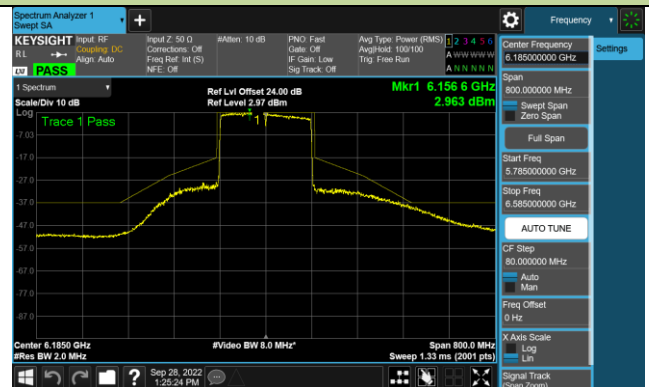

Channel 55 (6225MHz)

Channel 87 (6385MHz)

Channel 103 (6465MHz)

Channel 119 (6545MHz)

Channel 135 (6625MHz)

Channel 151 (6705MHz)

Channel 183 (6865MHz)

802.11ax-HE80 - Ant 0 (N_{ss} = 2)

Channel 199 (6945MHz)

Channel 215 (7025MHz)

802.11ax-HE160 - Ant 0 (Nss = 2)

Channel 47 (6185MHz)

Channel 79 (6345MHz)

Channel 111 (6505MHz)

Channel 143 (6665MHz)

Channel 175 (6825MHz)