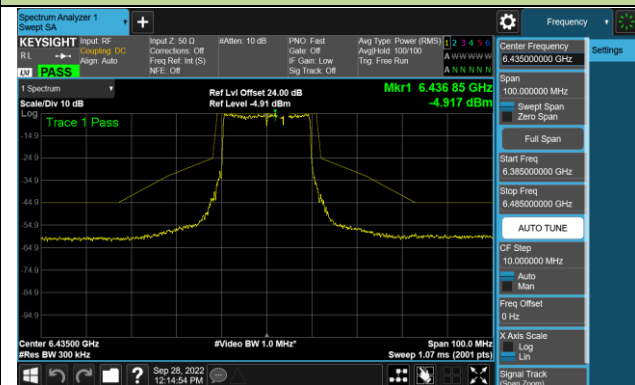

Channel 175 (6985MHz)

802.11ax-HE20 - Ant 1 (Nss = 2)

Channel 33 (6115MHz)

Channel 61 (6255MHz)

Channel 93 (6415MHz)

Channel 97 (6435MHz)

Channel 105 (6475MHz)

Channel 113 (6515MHz)

Channel 117 (6535MHz)

Channel 149 (6695MHz)

802.11ax-HE20 - Ant 1 (N_{ss} = 2)

Channel 181 (6855MHz)

Channel 185 (6875MHz)

Channel 189 (6895MHz)

Channel 213 (7015MHz)

Channel 229 (7095MHz)