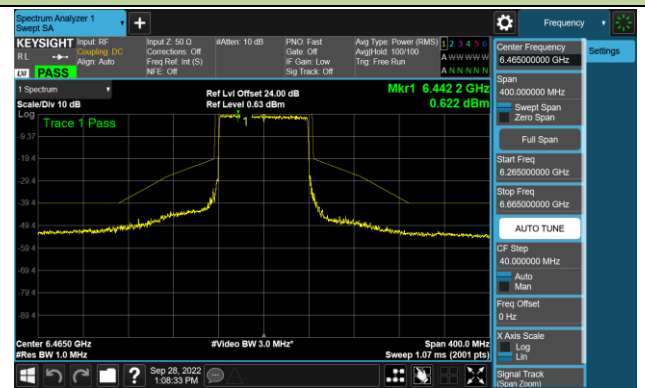

Channel 39 (6145MHz)

Channel 55 (6225MHz)

Channel 87 (6385MHz)

Channel 103 (6465MHz)

Channel 119 (6545MHz)

Channel 135 (6625MHz)

Channel 151 (6705MHz)

Channel 183 (6865MHz)

802.11ax-HE80 - Ant 1 (N_{ss} = 2)