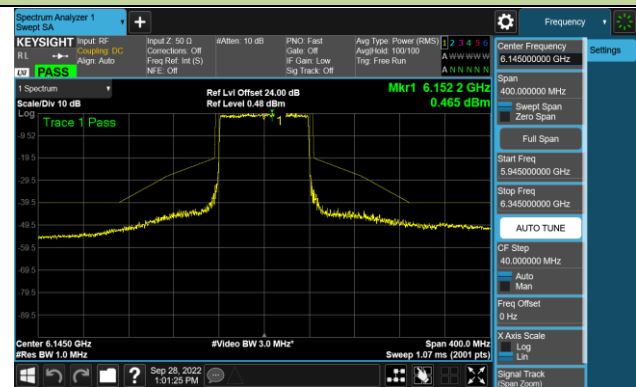

802.11ax-HE80 - Ant 1 (Nss = 2)

Channel 39 (6145MHz)