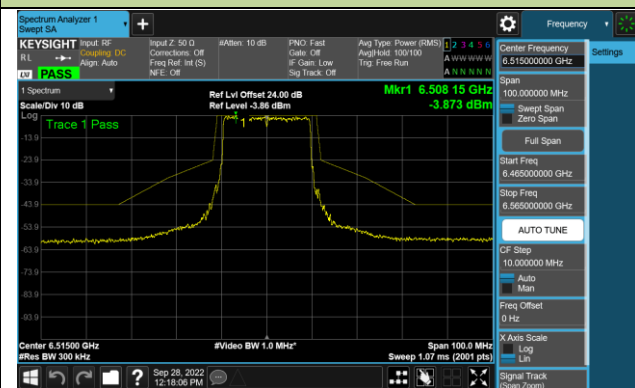

Channel 175 (6985MHz)

802.11ax-HE20 - Ant 1 (Nss = 2)

Channel 33 (6115MHz)

Channel 61 (6255MHz)

Channel 93 (6415MHz)

Channel 97 (6435MHz)

Channel 105 (6475MHz)

Channel 113 (6515MHz)

Channel 117 (6535MHz)

Channel 149 (6695MHz)

802.11ax-HE20 - Ant 1 (N_{ss} = 2)

Channel 181 (6855MHz)

Channel 185 (6875MHz)

Channel 189 (6895MHz)

Channel 213 (7015MHz)

Channel 229 (7095MHz)