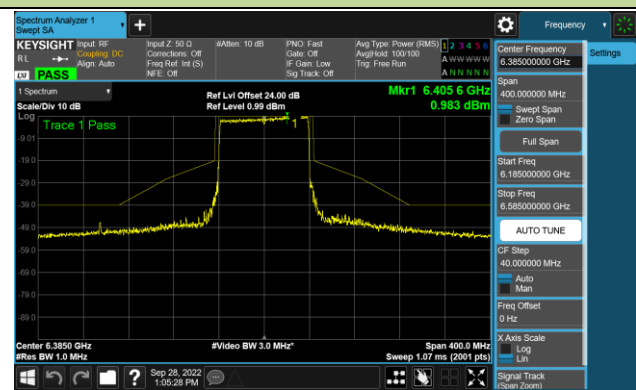

802.11ax-HE40 - Ant 0 (N_{ss} = 2)

Channel 179 (6845MHz)

Channel 187 (6885MHz)

Channel 195 (6925MHz)

Channel 211 (7005MHz)

Channel 227 (7085MHz)

802.11ax-HE80 - Ant 0 (Nss = 2)

Channel 39 (6145MHz)

Channel 55 (6225MHz)

Channel 87 (6385MHz)

Channel 103 (6465MHz)

Channel 119 (6545MHz)

Channel 135 (6625MHz)

Channel 151 (6705MHz)

Channel 183 (6865MHz)

802.11ax-HE80 - Ant 0 (N_{ss} = 2)