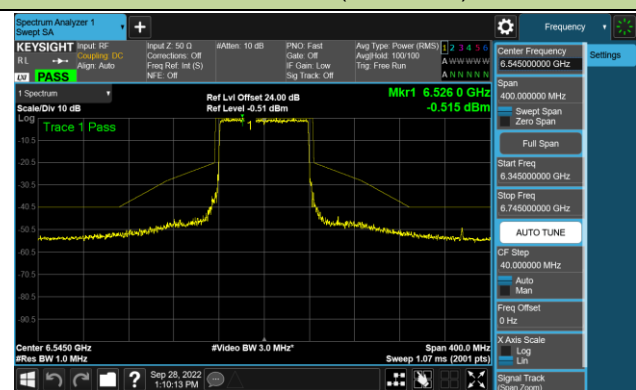

Channel 55 (6225MHz)

Channel 87 (6385MHz)

Channel 103 (6465MHz)

Channel 119 (6545MHz)

Channel 135 (6625MHz)

Channel 151 (6705MHz)

Channel 183 (6865MHz)

802.11ax-HE80 - Ant 0 (N_{ss} = 2)

Channel 199 (6945MHz)

Channel 215 (7025MHz)

802.11ax-HE160 - Ant 0 (Nss = 2)

Channel 47 (6185MHz)

Channel 79 (6345MHz)

Channel 111 (6505MHz)

Channel 143 (6665MHz)

Channel 175 (6825MHz)