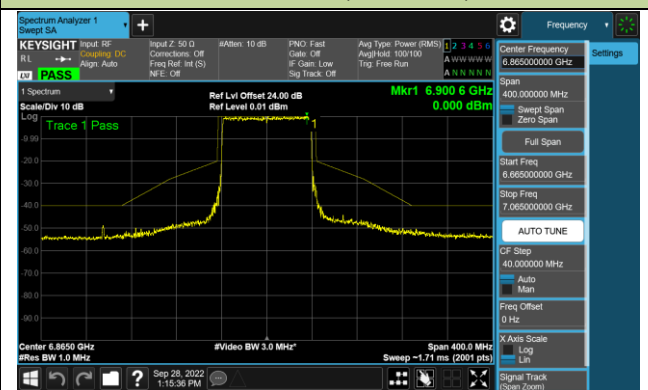

Channel 55 (6225MHz)

Channel 87 (6385MHz)

Channel 103 (6465MHz)

Channel 119 (6545MHz)

Channel 135 (6625MHz)

Channel 151 (6705MHz)

Channel 183 (6865MHz)

802.11ax-HE80 - Ant 0 (N_{ss} = 2)

Channel 199 (6945MHz)

Channel 215 (7025MHz)

802.11ax-HE160 - Ant 0 (Nss = 2)

Channel 47 (6185MHz)

Channel 79 (6345MHz)

Channel 111 (6505MHz)

Channel 143 (6665MHz)

Channel 175 (6825MHz)