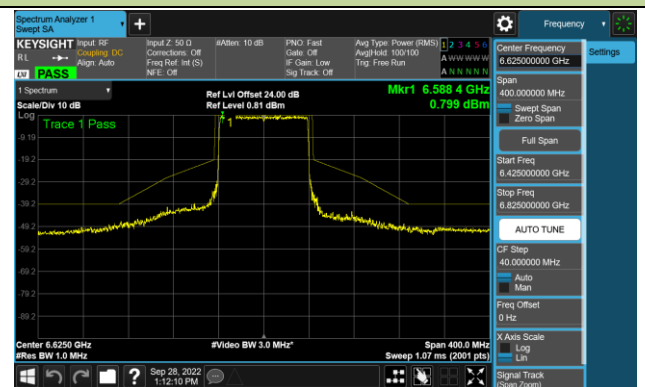

Channel 39 (6145MHz)

Channel 55 (6225MHz)

Channel 87 (6385MHz)

Channel 103 (6465MHz)

Channel 119 (6545MHz)

Channel 135 (6625MHz)

Channel 151 (6705MHz)

Channel 183 (6865MHz)

802.11ax-HE80 - Ant 1 (N_{ss} = 2)