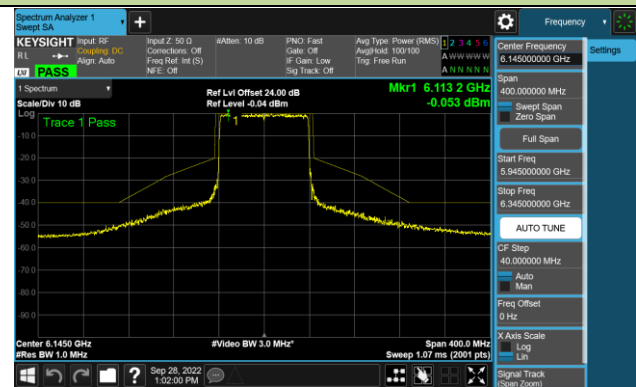

802.11ax-HE40 - Ant 0 (N_{ss} = 2)

Channel 179 (6845MHz)

Channel 187 (6885MHz)

Channel 195 (6925MHz)

Channel 211 (7005MHz)

Channel 227 (7085MHz)

802.11ax-HE80 - Ant 0 (Nss = 2)

Channel 39 (6145MHz)

Channel 55 (6225MHz)

Channel 87 (6385MHz)

Channel 103 (6465MHz)

Channel 119 (6545MHz)

Channel 135 (6625MHz)

Channel 151 (6705MHz)

Channel 183 (6865MHz)

802.11ax-HE80 - Ant 0 (N_{ss} = 2)