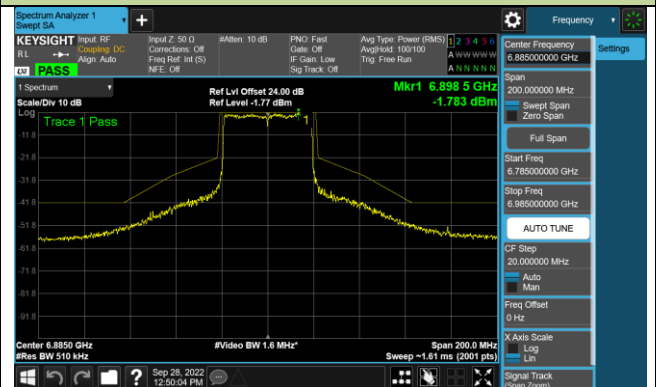

Channel 147 (6685MHz)

802.11ax-HE40 - Ant 1 (N_{ss} = 2)

Channel 179 (6845MHz)

Channel 187 (6885MHz)

Channel 195 (6925MHz)

Channel 211 (7005MHz)

Channel 211 (7085MHz)

802.11ax-HE80 - Ant 1 (Nss = 2)