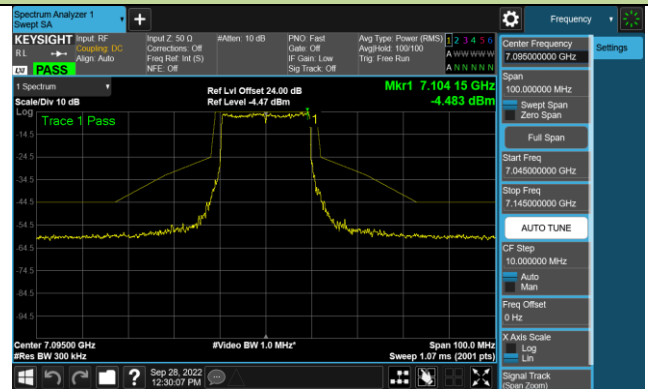

Channel 149 (6695MHz)

802.11ax-HE20 - Ant 0 (N_{SS} = 2)

Channel 181 (6855MHz)

Channel 185 (6875MHz)

Channel 189 (6895MHz)

Channel 213 (7015MHz)

Channel 229 (7095MHz)

802.11ax-HE40 - Ant 0 (N_{ss} = 2)

Channel 35 (6125MHz)

Channel 59 (6245MHz)

Channel 91 (6405MHz)

Channel 99 (6445MHz)

Channel 107 (6485MHz)

Channel 115 (6525MHz)

Channel 123 (6565MHz)

Channel 147 (6685MHz)