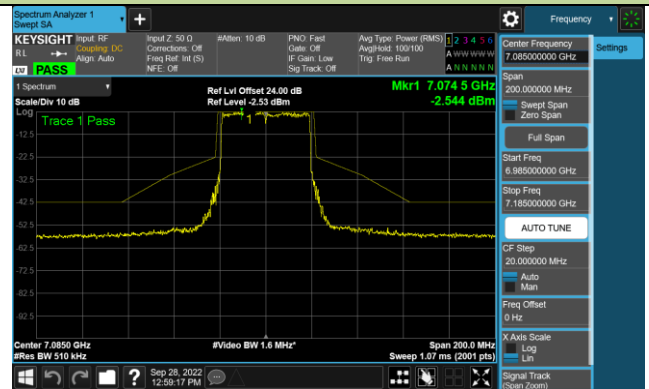

802.11ax-HE40 - Ant 0 (N_{ss} = 2)

Channel 179 (6845MHz)

Channel 187 (6885MHz)

Channel 195 (6925MHz)

Channel 211 (7005MHz)

Channel 227 (7085MHz)

802.11ax-HE80 - Ant 0 (Nss = 2)

Channel 39 (6145MHz)

Channel 55 (6225MHz)

Channel 87 (6385MHz)

Channel 103 (6465MHz)

Channel 119 (6545MHz)

Channel 135 (6625MHz)

Channel 151 (6705MHz)

Channel 183 (6865MHz)

802.11ax-HE80 - Ant 0 (N_{ss} = 2)