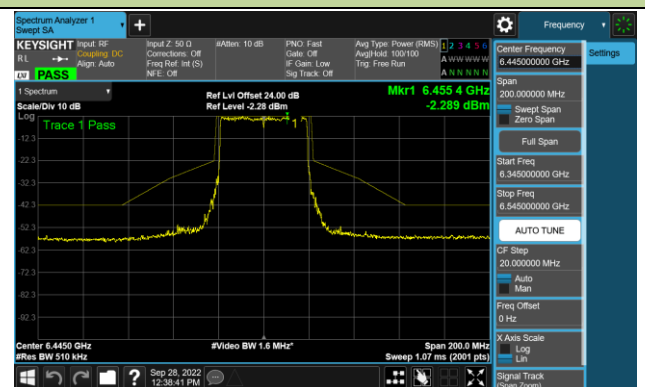

Channel 117 (6535MHz)

Channel 149 (6695MHz)

802.11ax-HE20 - Ant 1 (N_{ss} = 2)

Channel 181 (6855MHz)

Channel 185 (6875MHz)

Channel 189 (6895MHz)

Channel 213 (7015MHz)

Channel 229 (7095MHz)

802.11ax-HE40 - Ant 1 (Nss = 2)

Channel 35 (6125MHz)

Channel 59 (6245MHz)

Channel 91 (6405MHz)

Channel 99 (6445MHz)

Channel 107 (6485MHz)

Channel 115 (6525MHz)

Channel 123 (6565MHz)

Channel 147 (6685MHz)

802.11ax-HE40 - Ant 1 (N_{ss} = 2)

Channel 179 (6845MHz)

Channel 187 (6885MHz)

Channel 195 (6925MHz)

Channel 211 (7005MHz)

Channel 211 (7085MHz)

802.11ax-HE80 - Ant 1 (Nss = 2)