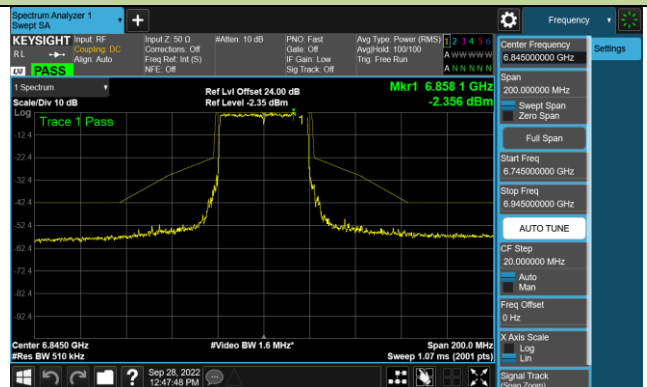

Channel 117 (6535MHz)

Channel 149 (6695MHz)

802.11ax-HE20 - Ant 1 (N_{ss} = 2)

Channel 181 (6855MHz)

Channel 185 (6875MHz)

Channel 189 (6895MHz)

Channel 213 (7015MHz)

Channel 229 (7095MHz)

802.11ax-HE40 - Ant 1 (Nss = 2)

Channel 35 (6125MHz)

Channel 59 (6245MHz)

Channel 91 (6405MHz)

Channel 99 (6445MHz)

Channel 107 (6485MHz)

Channel 115 (6525MHz)

Channel 123 (6565MHz)

Channel 147 (6685MHz)

802.11ax-HE40 - Ant 1 (N_{ss} = 2)

Channel 179 (6845MHz)

Channel 187 (6885MHz)

Channel 195 (6925MHz)

Channel 211 (7005MHz)

Channel 211 (7085MHz)

802.11ax-HE80 - Ant 1 (Nss = 2)