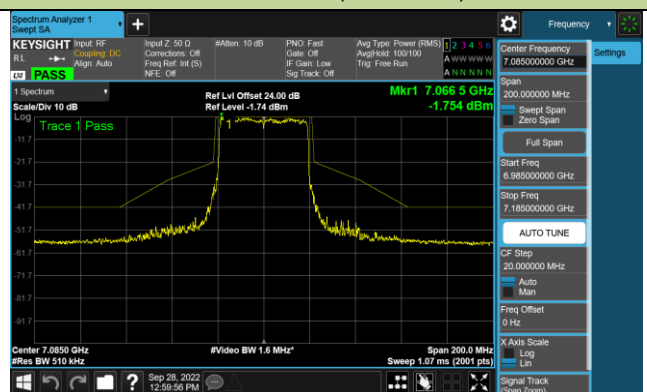

Channel 147 (6685MHz)

802.11ax-HE40 - Ant 1 (N_{ss} = 2)

Channel 179 (6845MHz)

Channel 187 (6885MHz)

Channel 195 (6925MHz)

Channel 211 (7005MHz)

Channel 211 (7085MHz)

802.11ax-HE80 - Ant 1 (Nss = 2)