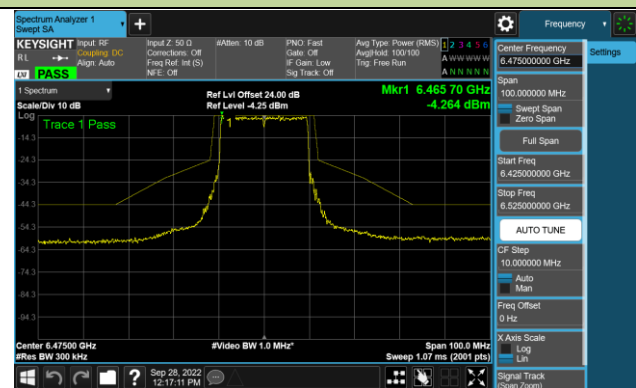

Channel 175 (6985MHz)

802.11ax-HE20 - Ant 1 (Nss = 2)

Channel 33 (6115MHz)

Channel 61 (6255MHz)

Channel 93 (6415MHz)

Channel 97 (6435MHz)

Channel 105 (6475MHz)

Channel 113 (6515MHz)

Channel 117 (6535MHz)

Channel 149 (6695MHz)

802.11ax-HE20 - Ant 1 (N_{ss} = 2)

Channel 181 (6855MHz)

Channel 185 (6875MHz)

Channel 189 (6895MHz)

Channel 213 (7015MHz)

Channel 229 (7095MHz)