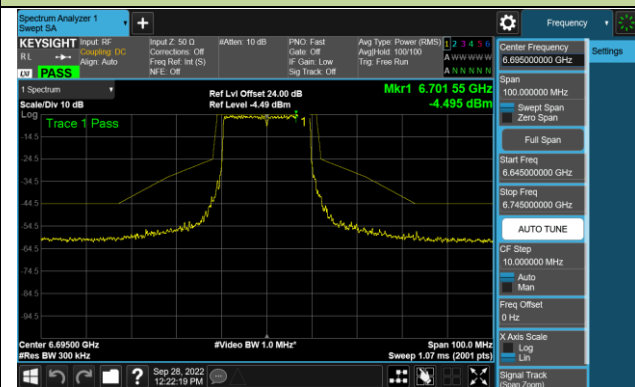

Channel 175 (6985MHz)

802.11ax-HE20 - Ant 1 (Nss = 2)

Channel 33 (6115MHz)

Channel 61 (6255MHz)

Channel 93 (6415MHz)

Channel 97 (6435MHz)

Channel 105 (6475MHz)

Channel 113 (6515MHz)

Channel 117 (6535MHz)

Channel 149 (6695MHz)

802.11ax-HE20 - Ant 1 (N_{ss} = 2)

Channel 181 (6855MHz)

Channel 185 (6875MHz)

Channel 189 (6895MHz)

Channel 213 (7015MHz)

Channel 229 (7095MHz)