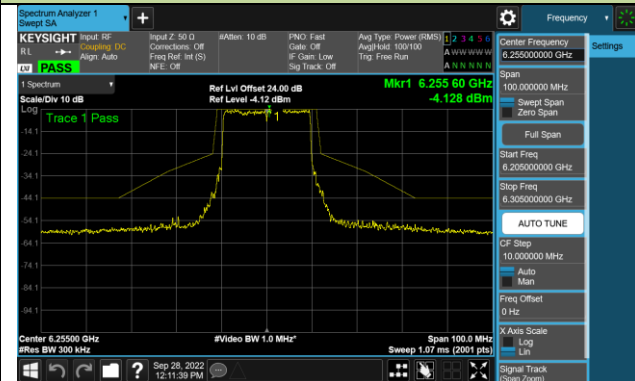

Channel 175 (6985MHz)

802.11ax-HE20 - Ant 1 (Nss = 2)

Channel 33 (6115MHz)

Channel 61 (6255MHz)

Channel 93 (6415MHz)

Channel 97 (6435MHz)

Channel 105 (6475MHz)

Channel 113 (6515MHz)

Channel 117 (6535MHz)

Channel 149 (6695MHz)

802.11ax-HE20 - Ant 1 (N_{ss} = 2)

Channel 181 (6855MHz)

Channel 185 (6875MHz)

Channel 189 (6895MHz)

Channel 213 (7015MHz)

Channel 229 (7095MHz)