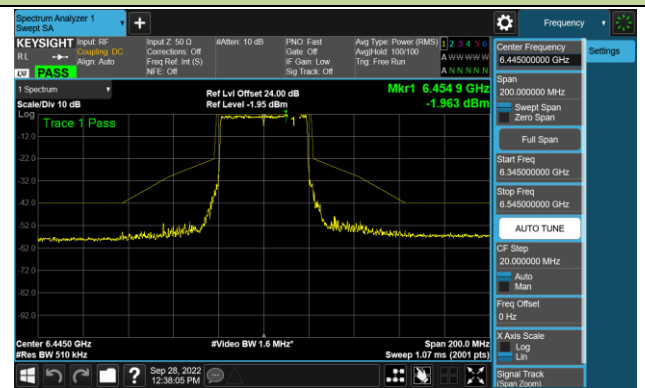

Channel 149 (6695MHz)

802.11ax-HE20 - Ant 0 (N_{SS} = 2)

Channel 181 (6855MHz)

Channel 185 (6875MHz)

Channel 189 (6895MHz)

Channel 213 (7015MHz)

Channel 229 (7095MHz)

802.11ax-HE40 - Ant 0 (N_{ss} = 2)

Channel 35 (6125MHz)

Channel 59 (6245MHz)

Channel 91 (6405MHz)

Channel 99 (6445MHz)

Channel 107 (6485MHz)

Channel 115 (6525MHz)

Channel 123 (6565MHz)

Channel 147 (6685MHz)

802.11ax-HE40 - Ant 0 (N_{ss} = 2)

Channel 179 (6845MHz)

Channel 187 (6885MHz)

Channel 195 (6925MHz)

Channel 211 (7005MHz)

Channel 227 (7085MHz)

802.11ax-HE80 - Ant 0 (Nss = 2)

Channel 39 (6145MHz)