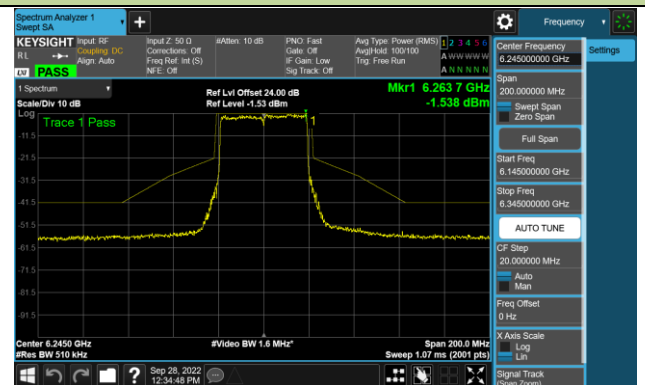

Channel 59 (6245MHz)