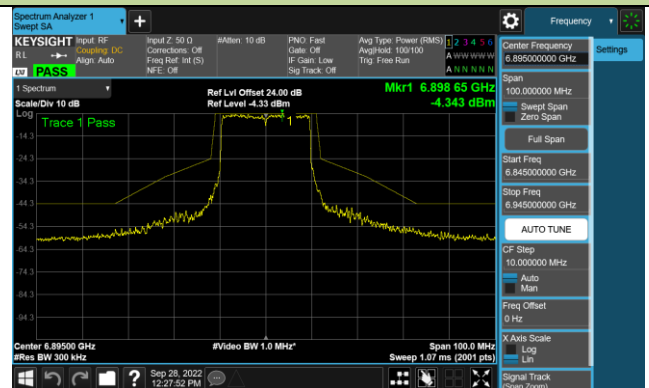

Channel 117 (6535MHz)

Channel 149 (6695MHz)

802.11ax-HE20 - Ant 1 (N_{ss} = 2)

Channel 181 (6855MHz)

Channel 185 (6875MHz)

Channel 189 (6895MHz)

Channel 213 (7015MHz)

Channel 229 (7095MHz)