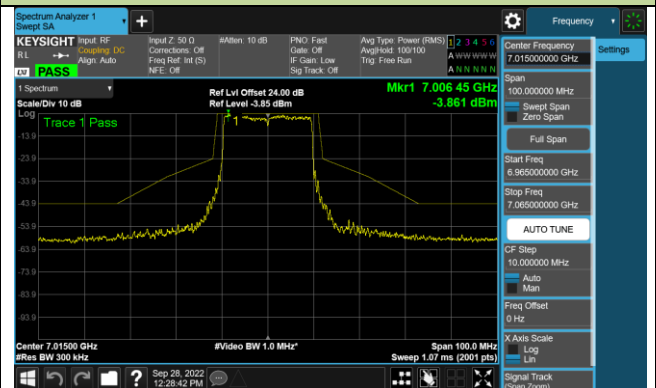

Channel 117 (6535MHz)

Channel 149 (6695MHz)

802.11ax-HE20 - Ant 1 (N_{ss} = 2)

Channel 181 (6855MHz)

Channel 185 (6875MHz)

Channel 189 (6895MHz)

Channel 213 (7015MHz)

Channel 229 (7095MHz)