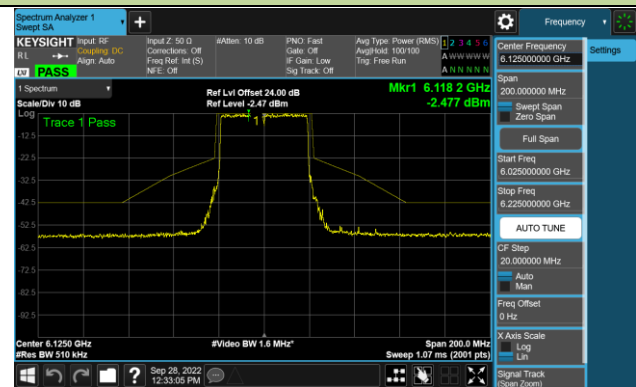

Channel 149 (6695MHz)

802.11ax-HE20 - Ant 0 (N_{SS} = 2)

Channel 181 (6855MHz)

Channel 185 (6875MHz)

Channel 189 (6895MHz)

Channel 213 (7015MHz)

Channel 229 (7095MHz)

802.11ax-HE40 - Ant 0 (N_{ss} = 2)

Channel 35 (6125MHz)

Channel 59 (6245MHz)

Channel 91 (6405MHz)

Channel 99 (6445MHz)

Channel 107 (6485MHz)

Channel 115 (6525MHz)

Channel 123 (6565MHz)

Channel 147 (6685MHz)