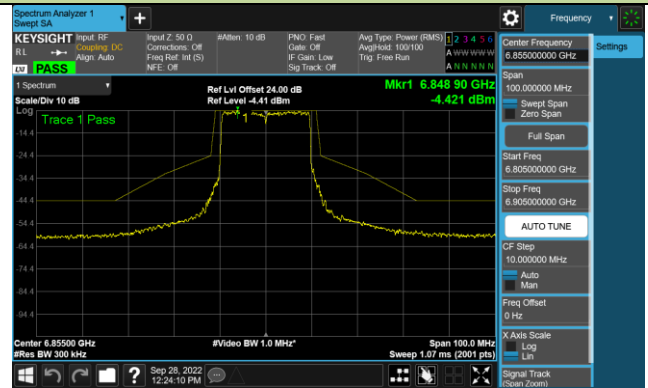

802.11ax-HE20 - Ant 0 (Nss = 2)

Channel 33 (6115MHz)

Channel 61 (6255MHz)

Channel 93 (6415MHz)

Channel 97 (6435MHz)

Channel 105 (6475MHz)

Channel 113 (6515MHz)

Channel 117 (6535MHz)

Channel 149 (6695MHz)

802.11ax-HE20 - Ant 0 (N_{SS} = 2)

Channel 181 (6855MHz)

Channel 185 (6875MHz)

Channel 189 (6895MHz)

Channel 213 (7015MHz)

Channel 229 (7095MHz)

802.11ax-HE40 - Ant 0 (N_{ss} = 2)