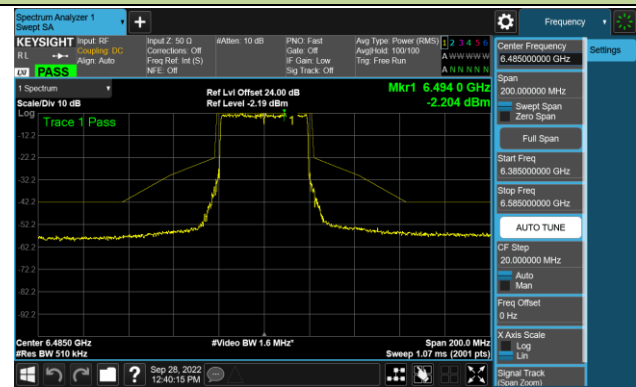

Channel 35 (6125MHz)

Channel 59 (6245MHz)

Channel 91 (6405MHz)

Channel 99 (6445MHz)

Channel 107 (6485MHz)

Channel 115 (6525MHz)

Channel 123 (6565MHz)

Channel 147 (6685MHz)

802.11ax-HE40 - Ant 0 (N_{ss} = 2)

Channel 179 (6845MHz)

Channel 187 (6885MHz)

Channel 195 (6925MHz)

Channel 211 (7005MHz)

Channel 227 (7085MHz)

802.11ax-HE80 - Ant 0 (Nss = 2)

Channel 39 (6145MHz)