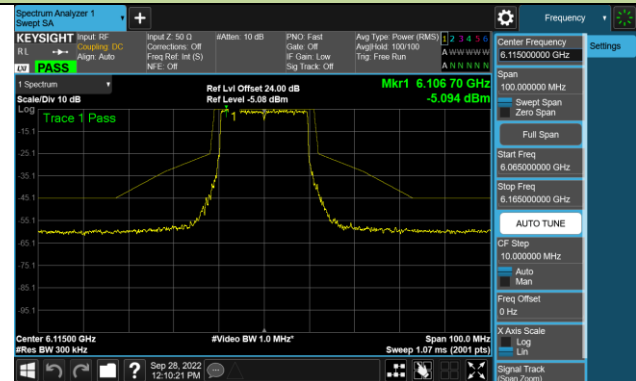

802.11ax-HE20 - Ant 1 (Nss = 2)

Channel 33 (6115MHz)