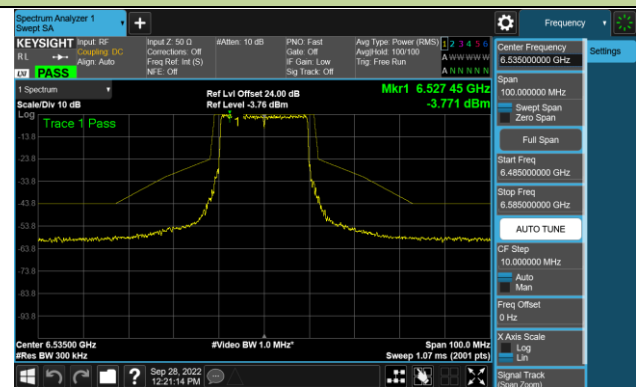

Channel 175 (6985MHz)

802.11ax-HE20 - Ant 1 (Nss = 2)

Channel 33 (6115MHz)

Channel 61 (6255MHz)

Channel 93 (6415MHz)

Channel 97 (6435MHz)

Channel 105 (6475MHz)

Channel 113 (6515MHz)

Channel 117 (6535MHz)

Channel 149 (6695MHz)

802.11ax-HE20 - Ant 1 (N_{ss} = 2)

Channel 181 (6855MHz)

Channel 185 (6875MHz)

Channel 189 (6895MHz)

Channel 213 (7015MHz)

Channel 229 (7095MHz)