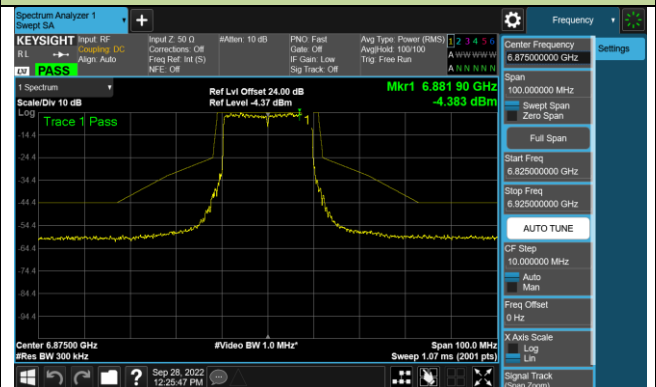

Channel 117 (6535MHz)

Channel 149 (6695MHz)

802.11ax-HE20 - Ant 1 (N_{ss} = 2)

Channel 181 (6855MHz)

Channel 185 (6875MHz)

Channel 189 (6895MHz)

Channel 213 (7015MHz)

Channel 229 (7095MHz)