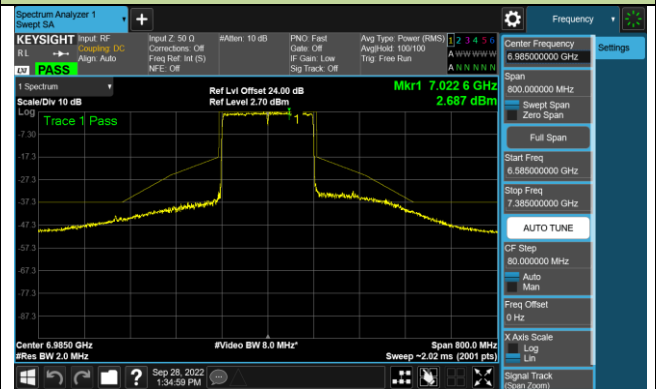

Channel 199 (6945MHz)

Channel 215 (7025MHz)

802.11ax-HE160 - Ant 0 (Nss = 2)

Channel 47 (6185MHz)

Channel 79 (6345MHz)

Channel 111 (6505MHz)

Channel 143 (6665MHz)

Channel 175 (6825MHz)

Channel 175 (6985MHz)

802.11ax-HE20 - Ant 1 (Nss = 2)

Channel 33 (6115MHz)

Channel 61 (6255MHz)

Channel 93 (6415MHz)

Channel 97 (6435MHz)

Channel 105 (6475MHz)

Channel 113 (6515MHz)