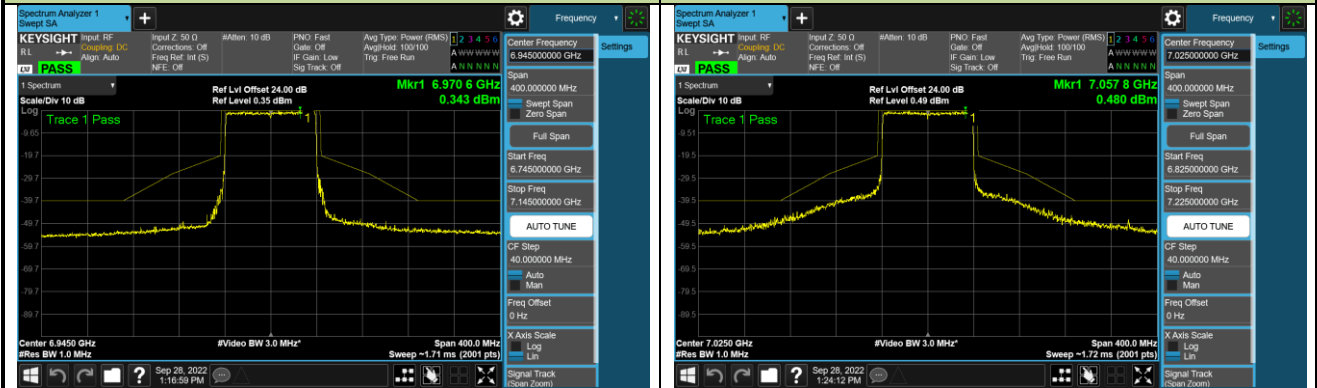

Channel 55 (6225MHz)

Channel 87 (6385MHz)

Channel 103 (6465MHz)

Channel 119 (6545MHz)

Channel 135 (6625MHz)

Channel 151 (6705MHz)

Channel 183 (6865MHz)

802.11ax-HE80 - Ant 0 (N_{ss} = 2)

Channel 199 (6945MHz)

Channel 215 (7025MHz)

802.11ax-HE160 - Ant 0 (Nss = 2)

Channel 47 (6185MHz)

Channel 79 (6345MHz)

Channel 111 (6505MHz)

Channel 143 (6665MHz)

Channel 175 (6825MHz)