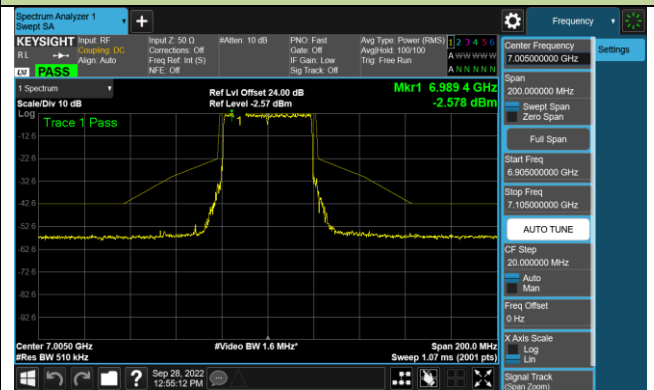

802.11ax-HE40 - Ant 0 (N_{ss} = 2)

Channel 179 (6845MHz)

Channel 187 (6885MHz)

Channel 195 (6925MHz)

Channel 211 (7005MHz)

Channel 227 (7085MHz)

802.11ax-HE80 - Ant 0 (Nss = 2)

Channel 39 (6145MHz)

Channel 55 (6225MHz)

Channel 87 (6385MHz)

Channel 103 (6465MHz)

Channel 119 (6545MHz)

Channel 135 (6625MHz)

Channel 151 (6705MHz)

Channel 183 (6865MHz)

802.11ax-HE80 - Ant 0 (N_{ss} = 2)