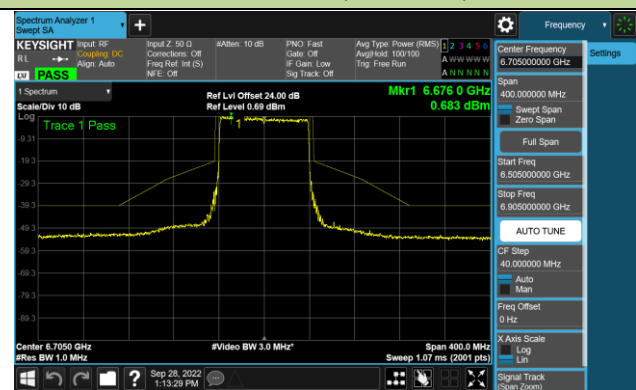

Channel 55 (6225MHz)

Channel 87 (6385MHz)

Channel 103 (6465MHz)

Channel 119 (6545MHz)

Channel 135 (6625MHz)

Channel 151 (6705MHz)

Channel 183 (6865MHz)

802.11ax-HE80 - Ant 0 (N_{ss} = 2)

Channel 199 (6945MHz)

Channel 215 (7025MHz)

802.11ax-HE160 - Ant 0 (Nss = 2)

Channel 47 (6185MHz)

Channel 79 (6345MHz)

Channel 111 (6505MHz)

Channel 143 (6665MHz)

Channel 175 (6825MHz)