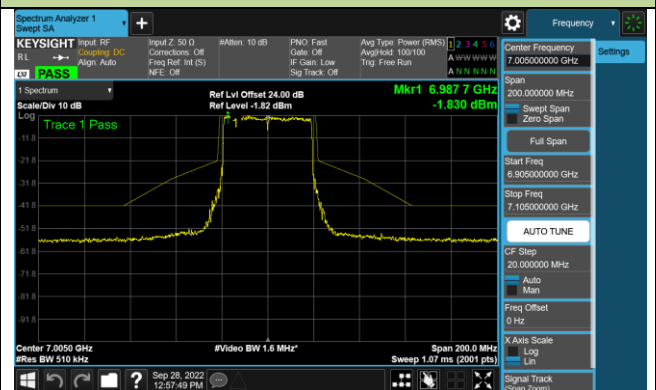

Channel 147 (6685MHz)

802.11ax-HE40 - Ant 1 (N_{ss} = 2)

Channel 179 (6845MHz)

Channel 187 (6885MHz)

Channel 195 (6925MHz)

Channel 211 (7005MHz)

Channel 211 (7085MHz)

802.11ax-HE80 - Ant 1 (Nss = 2)