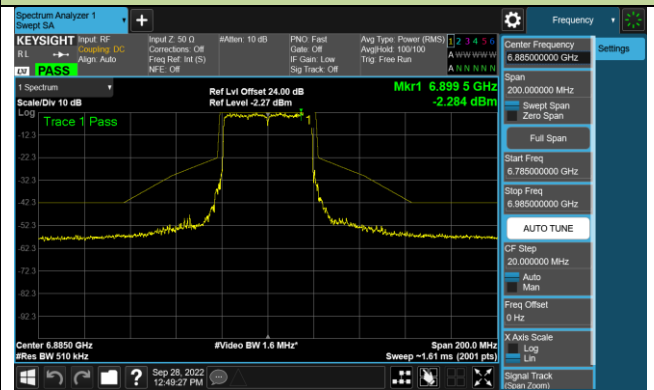

Channel 149 (6695MHz)

802.11ax-HE20 - Ant 0 (N_{SS} = 2)

Channel 181 (6855MHz)

Channel 185 (6875MHz)

Channel 189 (6895MHz)

Channel 213 (7015MHz)

Channel 229 (7095MHz)

802.11ax-HE40 - Ant 0 (N_{ss} = 2)

Channel 35 (6125MHz)

Channel 59 (6245MHz)

Channel 91 (6405MHz)

Channel 99 (6445MHz)

Channel 107 (6485MHz)

Channel 115 (6525MHz)

Channel 123 (6565MHz)

Channel 147 (6685MHz)

802.11ax-HE40 - Ant 0 (N_{ss} = 2)

Channel 179 (6845MHz)

Channel 187 (6885MHz)

Channel 195 (6925MHz)

Channel 211 (7005MHz)

Channel 227 (7085MHz)

802.11ax-HE80 - Ant 0 (Nss = 2)

Channel 39 (6145MHz)