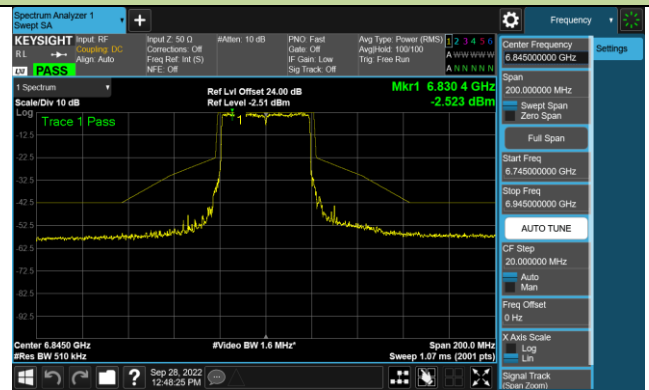

Channel 35 (6125MHz)

Channel 59 (6245MHz)

Channel 91 (6405MHz)

Channel 99 (6445MHz)

Channel 107 (6485MHz)

Channel 115 (6525MHz)

Channel 123 (6565MHz)

Channel 147 (6685MHz)

802.11ax-HE40 - Ant 0 (N_{ss} = 2)

Channel 179 (6845MHz)

Channel 187 (6885MHz)

Channel 195 (6925MHz)

Channel 211 (7005MHz)

Channel 227 (7085MHz)

802.11ax-HE80 - Ant 0 (Nss = 2)

Channel 39 (6145MHz)