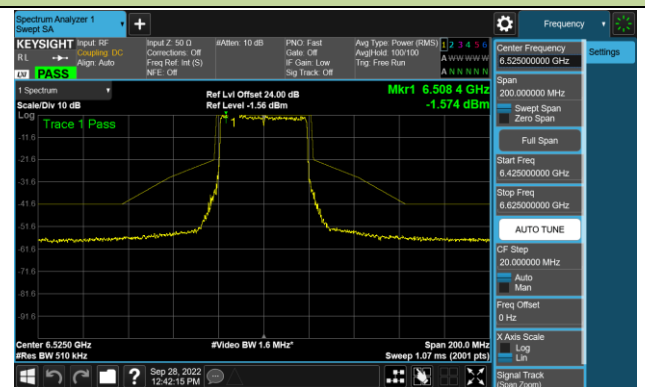

Channel 117 (6535MHz)

Channel 149 (6695MHz)

802.11ax-HE20 - Ant 1 (N_{ss} = 2)

Channel 181 (6855MHz)

Channel 185 (6875MHz)

Channel 189 (6895MHz)

Channel 213 (7015MHz)

Channel 229 (7095MHz)

802.11ax-HE40 - Ant 1 (Nss = 2)

Channel 35 (6125MHz)

Channel 59 (6245MHz)

Channel 91 (6405MHz)

Channel 99 (6445MHz)

Channel 107 (6485MHz)

Channel 115 (6525MHz)

Channel 123 (6565MHz)