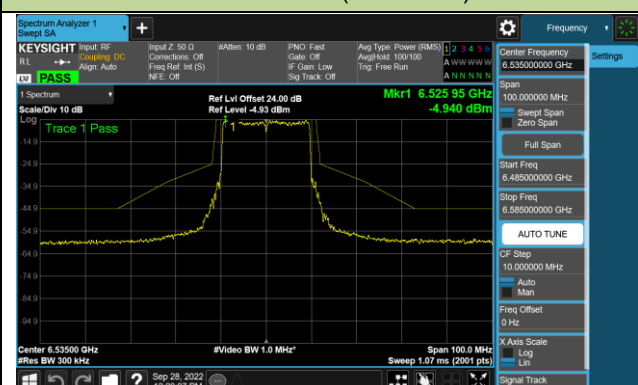

802.11ax-HE20 - Ant 0 (Nss = 2)

Channel 33 (6115MHz)

Channel 61 (6255MHz)

Channel 93 (6415MHz)

Channel 97 (6435MHz)

Channel 105 (6475MHz)

Channel 113 (6515MHz)

Channel 117 (6535MHz)

Channel 149 (6695MHz)

802.11ax-HE20 - Ant 0 (N_{SS} = 2)

Channel 181 (6855MHz)

Channel 185 (6875MHz)

Channel 189 (6895MHz)

Channel 213 (7015MHz)

Channel 229 (7095MHz)

802.11ax-HE40 - Ant 0 (N_{ss} = 2)