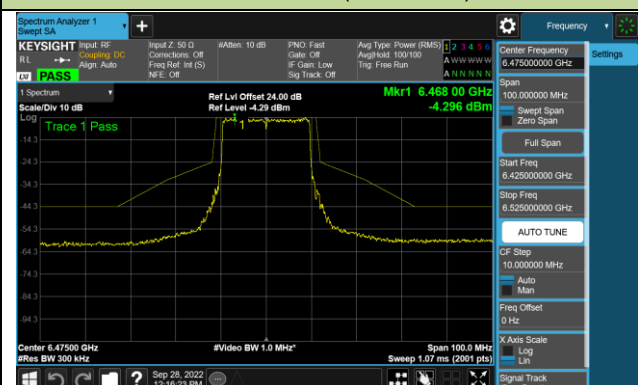

802.11ax-HE20 - Ant 0 (Nss = 2)

Channel 33 (6115MHz)

Channel 61 (6255MHz)

Channel 93 (6415MHz)

Channel 97 (6435MHz)

Channel 105 (6475MHz)

Channel 113 (6515MHz)

Channel 117 (6535MHz)

Channel 149 (6695MHz)

802.11ax-HE20 - Ant 0 (N_{SS} = 2)

Channel 181 (6855MHz)

Channel 185 (6875MHz)

Channel 189 (6895MHz)

Channel 213 (7015MHz)

Channel 229 (7095MHz)

802.11ax-HE40 - Ant 0 (N_{ss} = 2)