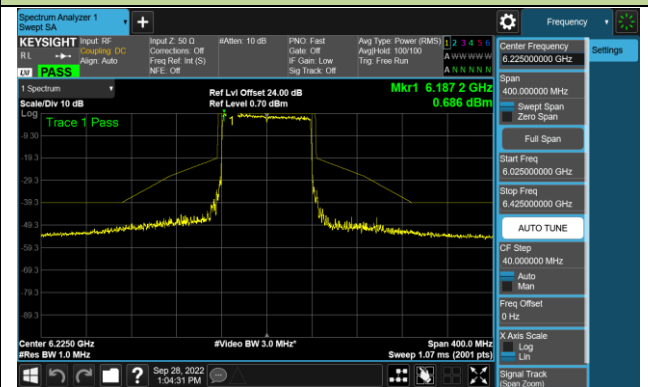

802.11ax-HE40 - Ant 0 (N_{ss} = 2)

Channel 179 (6845MHz)

Channel 187 (6885MHz)

Channel 195 (6925MHz)

Channel 211 (7005MHz)

Channel 227 (7085MHz)

802.11ax-HE80 - Ant 0 (Nss = 2)

Channel 39 (6145MHz)

Channel 55 (6225MHz)

Channel 87 (6385MHz)

Channel 103 (6465MHz)

Channel 119 (6545MHz)

Channel 135 (6625MHz)

Channel 151 (6705MHz)

Channel 183 (6865MHz)

802.11ax-HE80 - Ant 0 (N_{ss} = 2)