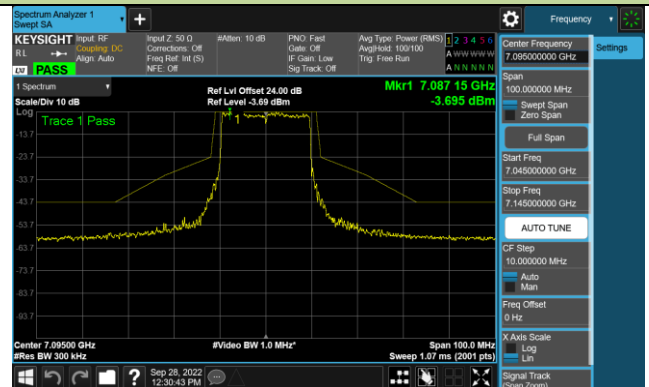

Channel 117 (6535MHz)

Channel 149 (6695MHz)

802.11ax-HE20 - Ant 1 (N_{ss} = 2)

Channel 181 (6855MHz)

Channel 185 (6875MHz)

Channel 189 (6895MHz)

Channel 213 (7015MHz)

Channel 229 (7095MHz)