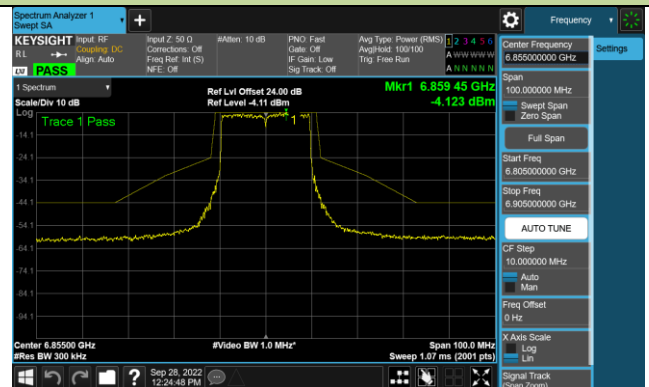

Channel 117 (6535MHz)

Channel 149 (6695MHz)

802.11ax-HE20 - Ant 1 (N_{ss} = 2)

Channel 181 (6855MHz)

Channel 185 (6875MHz)

Channel 189 (6895MHz)

Channel 213 (7015MHz)

Channel 229 (7095MHz)