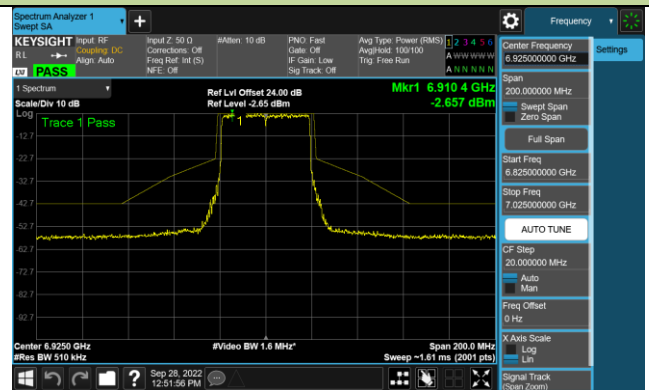

802.11ax-HE40 - Ant 0 (N_{ss} = 2)

Channel 179 (6845MHz)

Channel 187 (6885MHz)

Channel 195 (6925MHz)

Channel 211 (7005MHz)

Channel 227 (7085MHz)

802.11ax-HE80 - Ant 0 (Nss = 2)

Channel 39 (6145MHz)

Channel 55 (6225MHz)

Channel 87 (6385MHz)

Channel 103 (6465MHz)

Channel 119 (6545MHz)

Channel 135 (6625MHz)

Channel 151 (6705MHz)

Channel 183 (6865MHz)

802.11ax-HE80 - Ant 0 (N_{ss} = 2)