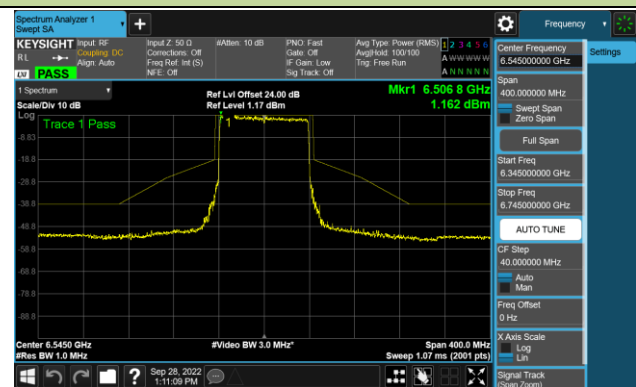

Channel 39 (6145MHz)

Channel 55 (6225MHz)

Channel 87 (6385MHz)

Channel 103 (6465MHz)

Channel 119 (6545MHz)

Channel 135 (6625MHz)

Channel 151 (6705MHz)

Channel 183 (6865MHz)

802.11ax-HE80 - Ant 1 (N_{ss} = 2)