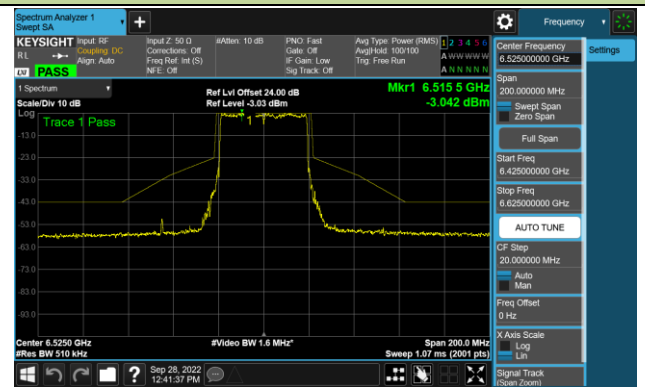

Channel 35 (6125MHz)

Channel 59 (6245MHz)

Channel 91 (6405MHz)

Channel 99 (6445MHz)

Channel 107 (6485MHz)

Channel 115 (6525MHz)

Channel 123 (6565MHz)

Channel 147 (6685MHz)

802.11ax-HE40 - Ant 0 (N_{ss} = 2)

Channel 179 (6845MHz)

Channel 187 (6885MHz)

Channel 195 (6925MHz)

Channel 211 (7005MHz)

Channel 227 (7085MHz)

802.11ax-HE80 - Ant 0 (Nss = 2)

Channel 39 (6145MHz)