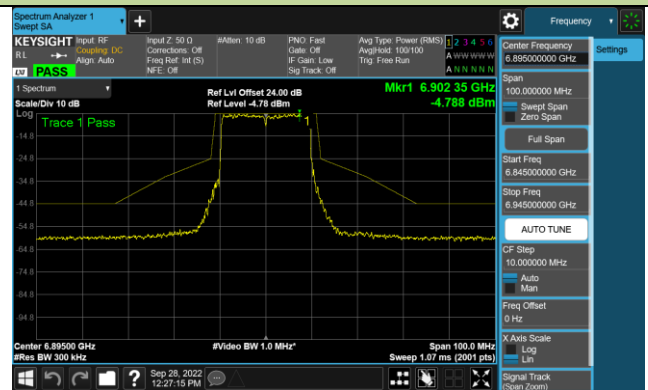

Channel 149 (6695MHz)

802.11ax-HE20 - Ant 0 (N_{SS} = 2)

Channel 181 (6855MHz)

Channel 185 (6875MHz)

Channel 189 (6895MHz)

Channel 213 (7015MHz)

Channel 229 (7095MHz)

802.11ax-HE40 - Ant 0 (N_{ss} = 2)

Channel 35 (6125MHz)

Channel 59 (6245MHz)

Channel 91 (6405MHz)

Channel 99 (6445MHz)

Channel 107 (6485MHz)

Channel 115 (6525MHz)

Channel 123 (6565MHz)

Channel 147 (6685MHz)