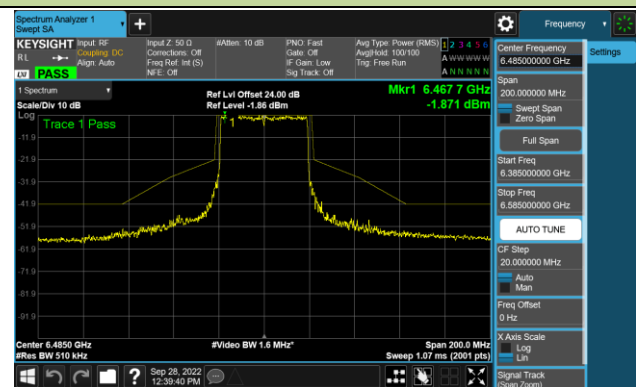

Channel 117 (6535MHz)

Channel 149 (6695MHz)

802.11ax-HE20 - Ant 1 (N_{ss} = 2)

Channel 181 (6855MHz)

Channel 185 (6875MHz)

Channel 189 (6895MHz)

Channel 213 (7015MHz)

Channel 229 (7095MHz)

802.11ax-HE40 - Ant 1 (Nss = 2)

Channel 35 (6125MHz)

Channel 59 (6245MHz)

Channel 91 (6405MHz)

Channel 99 (6445MHz)

Channel 107 (6485MHz)

Channel 115 (6525MHz)

Channel 123 (6565MHz)

Channel 147 (6685MHz)

802.11ax-HE40 - Ant 1 (N_{ss} = 2)

Channel 179 (6845MHz)

Channel 187 (6885MHz)

Channel 195 (6925MHz)

Channel 211 (7005MHz)

Channel 211 (7085MHz)

802.11ax-HE80 - Ant 1 (Nss = 2)