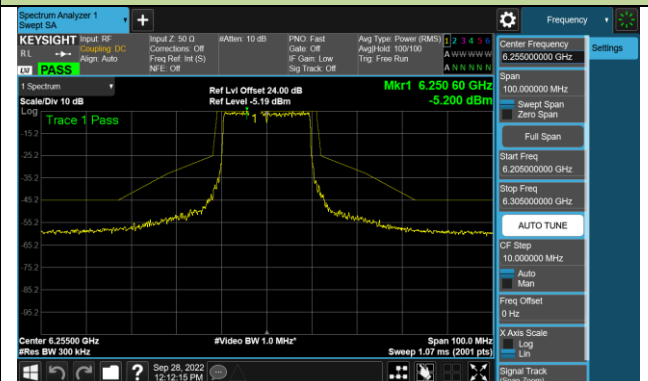

802.11ax-HE20 - Ant 0 (Nss = 2)

Channel 33 (6115MHz)

Channel 61 (6255MHz)

Channel 93 (6415MHz)

Channel 97 (6435MHz)

Channel 105 (6475MHz)

Channel 113 (6515MHz)

Channel 117 (6535MHz)

Channel 149 (6695MHz)

802.11ax-HE20 - Ant 0 (N_{SS} = 2)

Channel 181 (6855MHz)

Channel 185 (6875MHz)

Channel 189 (6895MHz)

Channel 213 (7015MHz)

Channel 229 (7095MHz)

802.11ax-HE40 - Ant 0 (N_{ss} = 2)