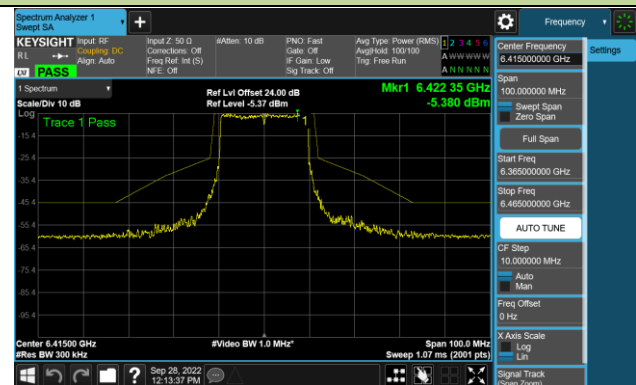

Channel 175 (6985MHz)

802.11ax-HE20 - Ant 1 (Nss = 2)

Channel 33 (6115MHz)

Channel 61 (6255MHz)

Channel 93 (6415MHz)

Channel 97 (6435MHz)

Channel 105 (6475MHz)

Channel 113 (6515MHz)

Channel 117 (6535MHz)

Channel 149 (6695MHz)

802.11ax-HE20 - Ant 1 (N_{ss} = 2)

Channel 181 (6855MHz)

Channel 185 (6875MHz)

Channel 189 (6895MHz)

Channel 213 (7015MHz)

Channel 229 (7095MHz)