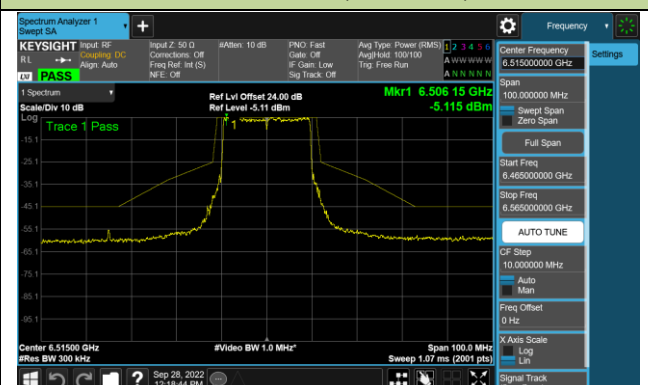

802.11ax-HE20 - Ant 0 (Nss = 2)

Channel 33 (6115MHz)

Channel 61 (6255MHz)

Channel 93 (6415MHz)

Channel 97 (6435MHz)

Channel 105 (6475MHz)

Channel 113 (6515MHz)

Channel 117 (6535MHz)

Channel 149 (6695MHz)

802.11ax-HE20 - Ant 0 (N_{SS} = 2)

Channel 181 (6855MHz)

Channel 185 (6875MHz)

Channel 189 (6895MHz)

Channel 213 (7015MHz)

Channel 229 (7095MHz)

802.11ax-HE40 - Ant 0 (N_{ss} = 2)