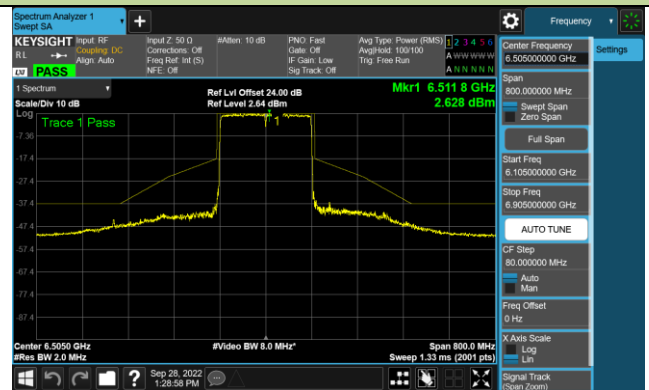

Channel 55 (6225MHz)

Channel 87 (6385MHz)

Channel 103 (6465MHz)

Channel 119 (6545MHz)

Channel 135 (6625MHz)

Channel 151 (6705MHz)

Channel 183 (6865MHz)

802.11ax-HE80 - Ant 0 (N_{ss} = 2)

Channel 199 (6945MHz)

Channel 215 (7025MHz)

802.11ax-HE160 - Ant 0 (Nss = 2)

Channel 47 (6185MHz)

Channel 79 (6345MHz)

Channel 111 (6505MHz)

Channel 143 (6665MHz)

Channel 175 (6825MHz)

Channel 175 (6985MHz)

802.11ax-HE20 - Ant 1 (Nss = 2)

Channel 33 (6115MHz)

Channel 61 (6255MHz)

Channel 93 (6415MHz)

Channel 97 (6435MHz)

Channel 105 (6475MHz)

Channel 113 (6515MHz)