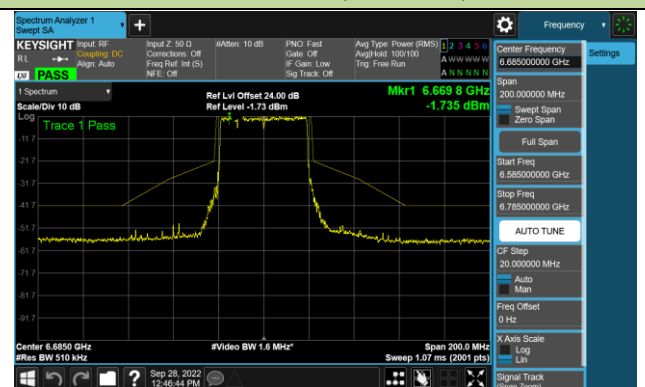

Channel 117 (6535MHz)

Channel 149 (6695MHz)

802.11ax-HE20 - Ant 1 (N_{ss} = 2)

Channel 181 (6855MHz)

Channel 185 (6875MHz)

Channel 189 (6895MHz)

Channel 213 (7015MHz)

Channel 229 (7095MHz)

802.11ax-HE40 - Ant 1 (Nss = 2)

Channel 35 (6125MHz)

Channel 59 (6245MHz)

Channel 91 (6405MHz)

Channel 99 (6445MHz)

Channel 107 (6485MHz)

Channel 115 (6525MHz)

Channel 123 (6565MHz)

Channel 147 (6685MHz)

802.11ax-HE40 - Ant 1 (N_{ss} = 2)

Channel 179 (6845MHz)

Channel 187 (6885MHz)

Channel 195 (6925MHz)

Channel 211 (7005MHz)

Channel 211 (7085MHz)

802.11ax-HE80 - Ant 1 (Nss = 2)