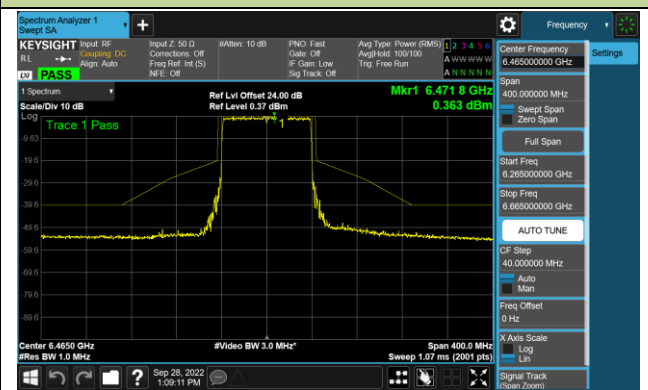

802.11ax-HE40 - Ant 0 (N_{ss} = 2)

Channel 179 (6845MHz)

Channel 187 (6885MHz)

Channel 195 (6925MHz)

Channel 211 (7005MHz)

Channel 227 (7085MHz)

802.11ax-HE80 - Ant 0 (Nss = 2)

Channel 39 (6145MHz)

Channel 55 (6225MHz)

Channel 87 (6385MHz)

Channel 103 (6465MHz)

Channel 119 (6545MHz)

Channel 135 (6625MHz)

Channel 151 (6705MHz)

Channel 183 (6865MHz)

802.11ax-HE80 - Ant 0 (N_{ss} = 2)