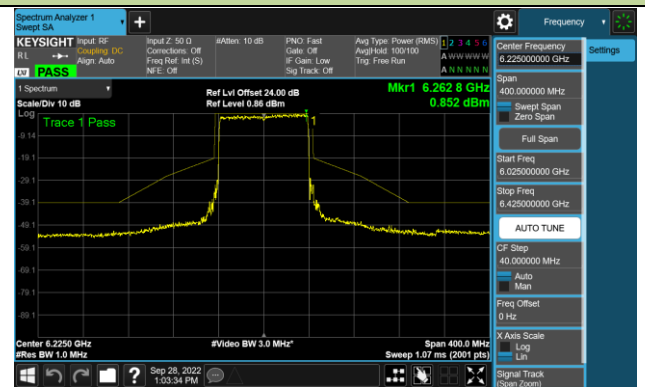

Channel 55 (6225MHz)