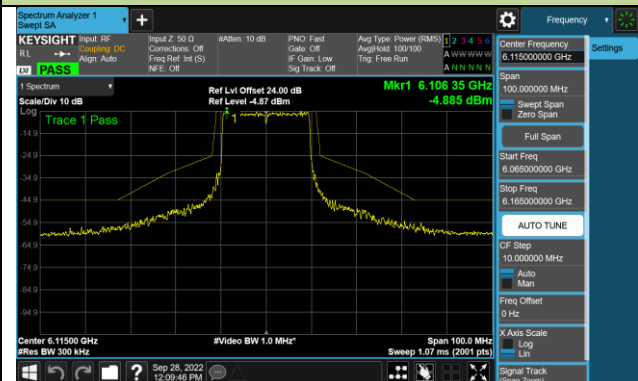

802.11ax-HE20 - Ant 0 (Nss = 2)

Channel 33 (6115MHz)

Channel 61 (6255MHz)

Channel 93 (6415MHz)

Channel 97 (6435MHz)

Channel 105 (6475MHz)

Channel 113 (6515MHz)

Channel 117 (6535MHz)

Channel 149 (6695MHz)

802.11ax-HE20 - Ant 0 (N_{SS} = 2)

Channel 181 (6855MHz)

Channel 185 (6875MHz)

Channel 189 (6895MHz)

Channel 213 (7015MHz)

Channel 229 (7095MHz)

802.11ax-HE40 - Ant 0 (N_{ss} = 2)