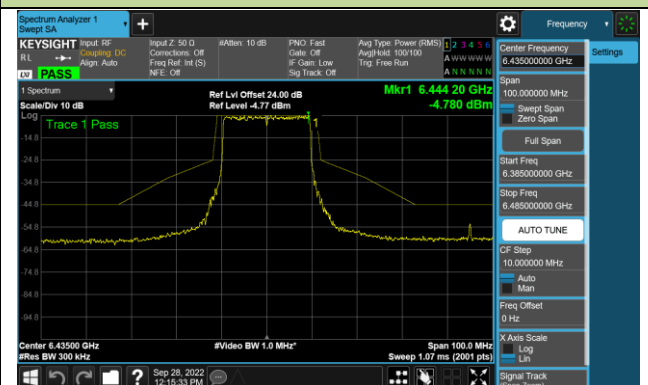

802.11ax-HE20 - Ant 0 (Nss = 2)

Channel 33 (6115MHz)

Channel 61 (6255MHz)

Channel 93 (6415MHz)

Channel 97 (6435MHz)

Channel 105 (6475MHz)

Channel 113 (6515MHz)

Channel 117 (6535MHz)

Channel 149 (6695MHz)

802.11ax-HE20 - Ant 0 (N_{SS} = 2)

Channel 181 (6855MHz)

Channel 185 (6875MHz)

Channel 189 (6895MHz)

Channel 213 (7015MHz)

Channel 229 (7095MHz)

802.11ax-HE40 - Ant 0 (N_{ss} = 2)