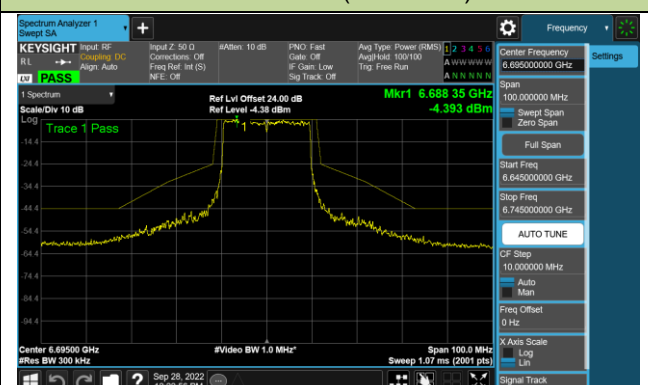

802.11ax-HE20 - Ant 0 (Nss = 2)

Channel 33 (6115MHz)

Channel 61 (6255MHz)

Channel 93 (6415MHz)

Channel 97 (6435MHz)

Channel 105 (6475MHz)

Channel 113 (6515MHz)

Channel 117 (6535MHz)

Channel 149 (6695MHz)

802.11ax-HE20 - Ant 0 (N_{SS} = 2)

Channel 181 (6855MHz)

Channel 185 (6875MHz)

Channel 189 (6895MHz)

Channel 213 (7015MHz)

Channel 229 (7095MHz)

802.11ax-HE40 - Ant 0 (N_{ss} = 2)