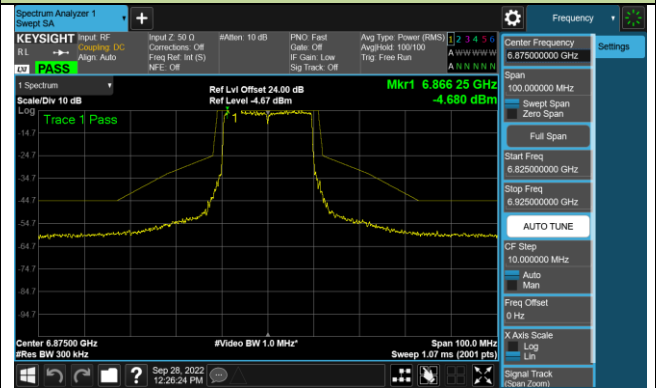

Channel 149 (6695MHz)

802.11ax-HE20 - Ant 0 (N_{SS} = 2)

Channel 181 (6855MHz)

Channel 185 (6875MHz)

Channel 189 (6895MHz)

Channel 213 (7015MHz)

Channel 229 (7095MHz)

802.11ax-HE40 - Ant 0 (N_{ss} = 2)

Channel 35 (6125MHz)

Channel 59 (6245MHz)

Channel 91 (6405MHz)

Channel 99 (6445MHz)

Channel 107 (6485MHz)

Channel 115 (6525MHz)

Channel 123 (6565MHz)

Channel 147 (6685MHz)