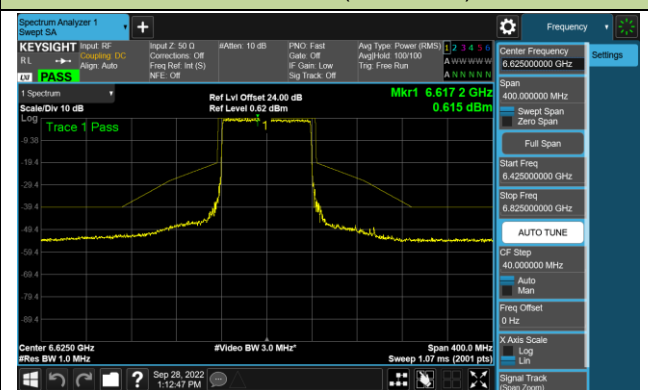

Channel 55 (6225MHz)

Channel 87 (6385MHz)

Channel 103 (6465MHz)

Channel 119 (6545MHz)

Channel 135 (6625MHz)

Channel 151 (6705MHz)

Channel 183 (6865MHz)

802.11ax-HE80 - Ant 0 (N_{ss} = 2)

Channel 199 (6945MHz)

Channel 215 (7025MHz)

802.11ax-HE160 - Ant 0 (Nss = 2)

Channel 47 (6185MHz)

Channel 79 (6345MHz)

Channel 111 (6505MHz)

Channel 143 (6665MHz)

Channel 175 (6825MHz)