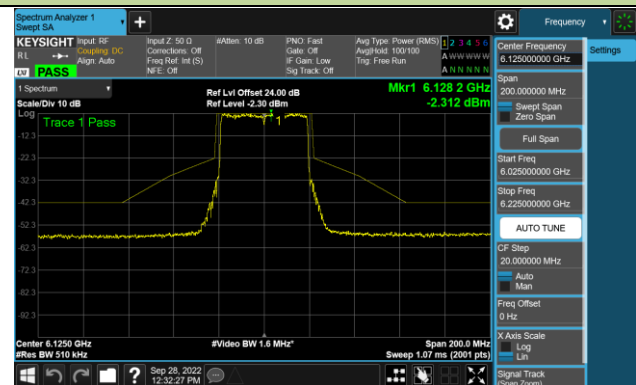

802.11ax-HE40 - Ant 1 (Nss = 2)

Channel 35 (6125MHz)