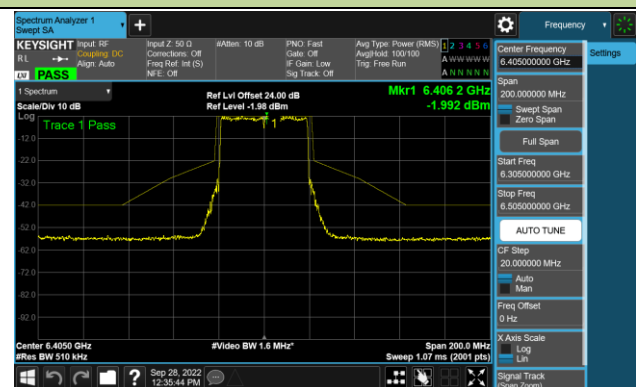

Channel 117 (6535MHz)

Channel 149 (6695MHz)

802.11ax-HE20 - Ant 1 (N_{ss} = 2)

Channel 181 (6855MHz)

Channel 185 (6875MHz)

Channel 189 (6895MHz)

Channel 213 (7015MHz)

Channel 229 (7095MHz)

802.11ax-HE40 - Ant 1 (Nss = 2)

Channel 35 (6125MHz)

Channel 59 (6245MHz)

Channel 91 (6405MHz)

Channel 99 (6445MHz)

Channel 107 (6485MHz)

Channel 115 (6525MHz)

Channel 123 (6565MHz)

Channel 147 (6685MHz)

802.11ax-HE40 - Ant 1 (N_{ss} = 2)

Channel 179 (6845MHz)

Channel 187 (6885MHz)

Channel 195 (6925MHz)

Channel 211 (7005MHz)

Channel 211 (7085MHz)

802.11ax-HE80 - Ant 1 (Nss = 2)