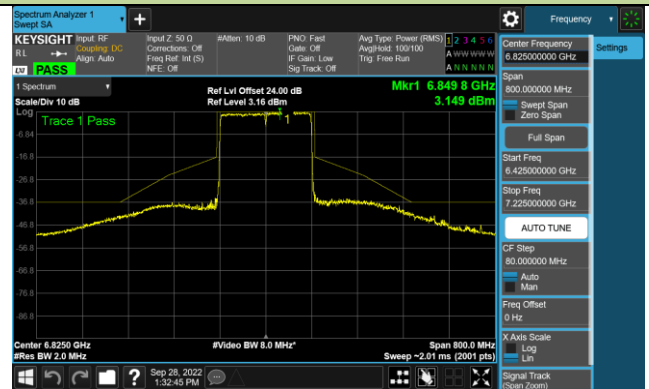

Channel 199 (6945MHz)

Channel 215 (7025MHz)

802.11ax-HE160 - Ant 0 (Nss = 2)

Channel 47 (6185MHz)

Channel 79 (6345MHz)

Channel 111 (6505MHz)

Channel 143 (6665MHz)

Channel 175 (6825MHz)

Channel 175 (6985MHz)

802.11ax-HE20 - Ant 1 (Nss = 2)

Channel 33 (6115MHz)

Channel 61 (6255MHz)

Channel 93 (6415MHz)

Channel 97 (6435MHz)

Channel 105 (6475MHz)

Channel 113 (6515MHz)