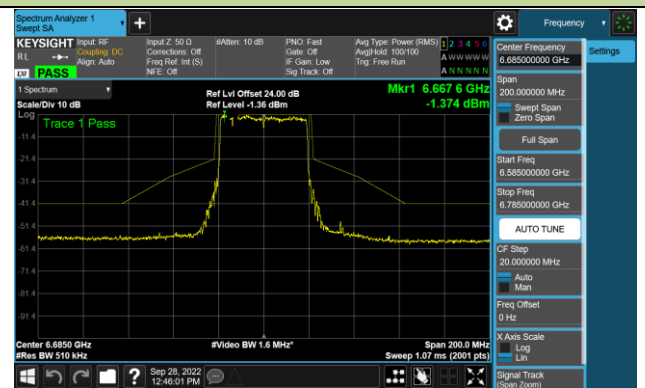

Channel 35 (6125MHz)

Channel 59 (6245MHz)

Channel 91 (6405MHz)

Channel 99 (6445MHz)

Channel 107 (6485MHz)

Channel 115 (6525MHz)

Channel 123 (6565MHz)

Channel 147 (6685MHz)

802.11ax-HE40 - Ant 0 (N_{ss} = 2)

Channel 179 (6845MHz)

Channel 187 (6885MHz)

Channel 195 (6925MHz)

Channel 211 (7005MHz)

Channel 227 (7085MHz)

802.11ax-HE80 - Ant 0 (Nss = 2)

Channel 39 (6145MHz)