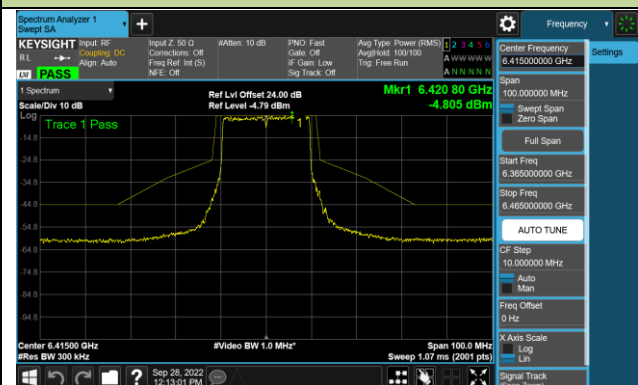

802.11ax-HE20 - Ant 0 (Nss = 2)

Channel 33 (6115MHz)

Channel 61 (6255MHz)

Channel 93 (6415MHz)

Channel 97 (6435MHz)

Channel 105 (6475MHz)

Channel 113 (6515MHz)

Channel 117 (6535MHz)

Channel 149 (6695MHz)

802.11ax-HE20 - Ant 0 (N_{SS} = 2)

Channel 181 (6855MHz)

Channel 185 (6875MHz)

Channel 189 (6895MHz)

Channel 213 (7015MHz)

Channel 229 (7095MHz)

802.11ax-HE40 - Ant 0 (N_{ss} = 2)