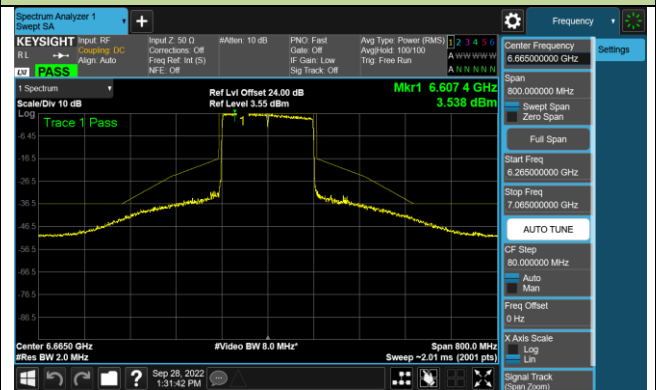

Channel 55 (6225MHz)

Channel 87 (6385MHz)

Channel 103 (6465MHz)

Channel 119 (6545MHz)

Channel 135 (6625MHz)

Channel 151 (6705MHz)

Channel 183 (6865MHz)

802.11ax-HE80 - Ant 0 (N_{ss} = 2)

Channel 199 (6945MHz)

Channel 215 (7025MHz)

802.11ax-HE160 - Ant 0 (Nss = 2)

Channel 47 (6185MHz)

Channel 79 (6345MHz)

Channel 111 (6505MHz)

Channel 143 (6665MHz)

Channel 175 (6825MHz)

Channel 175 (6985MHz)

802.11ax-HE20 - Ant 1 (Nss = 2)

Channel 33 (6115MHz)

Channel 61 (6255MHz)

Channel 93 (6415MHz)

Channel 97 (6435MHz)

Channel 105 (6475MHz)

Channel 113 (6515MHz)