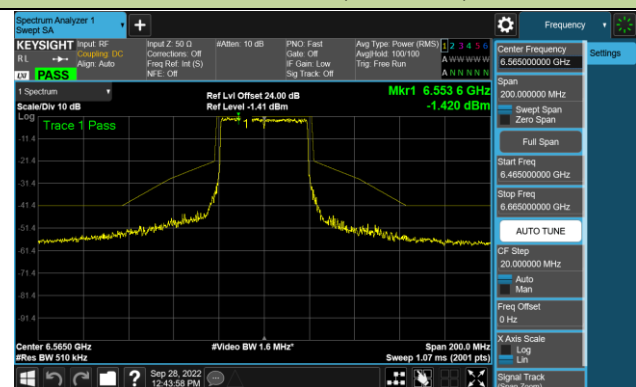

Channel 117 (6535MHz)

Channel 149 (6695MHz)

802.11ax-HE20 - Ant 1 (N_{ss} = 2)

Channel 181 (6855MHz)

Channel 185 (6875MHz)

Channel 189 (6895MHz)

Channel 213 (7015MHz)

Channel 229 (7095MHz)

802.11ax-HE40 - Ant 1 (Nss = 2)

Channel 35 (6125MHz)

Channel 59 (6245MHz)

Channel 91 (6405MHz)

Channel 99 (6445MHz)

Channel 107 (6485MHz)

Channel 115 (6525MHz)

Channel 123 (6565MHz)

Channel 147 (6685MHz)

802.11ax-HE40 - Ant 1 (N_{ss} = 2)

Channel 179 (6845MHz)

Channel 187 (6885MHz)

Channel 195 (6925MHz)

Channel 211 (7005MHz)

Channel 211 (7085MHz)

802.11ax-HE80 - Ant 1 (Nss = 2)