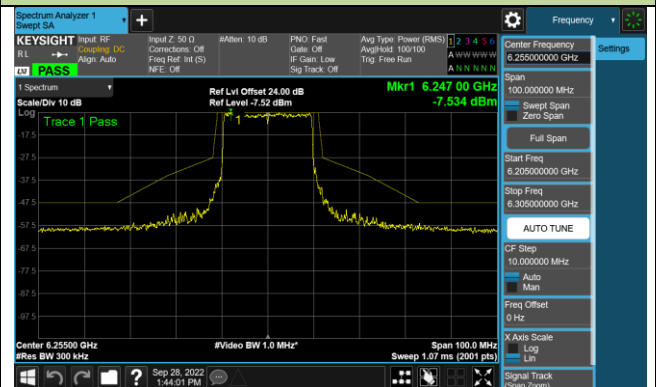

802.11ax-HE80 - Ant 0 (N_{ss} = 1)

Channel 199 (6945MHz)

Channel 215 (7025MHz)

802.11ax-HE160 - Ant 0 (Nss = 1)

Channel 47 (6185MHz)

Channel 79 (6345MHz)

Channel 111 (6505MHz)

Channel 143 (6665MHz)

Channel 175 (6825MHz)

Channel 207 (6985MHz)

802.11ax-HE20 - Ant 1 (Nss = 1)

Channel 33 (6115MHz)

Channel 61 (6255MHz)

Channel 93 (6415MHz)

Channel 97 (6435MHz)

Channel 105 (6475MHz)

Channel 113 (6515MHz)

Channel 117 (6535MHz)

Channel 149 (6695MHz)

802.11ax-HE20 - Ant 1 (N_{ss} = 1)

Channel 181 (6855MHz)

Channel 185 (6875MHz)

Channel 189 (6895MHz)

Channel 213 (7015MHz)