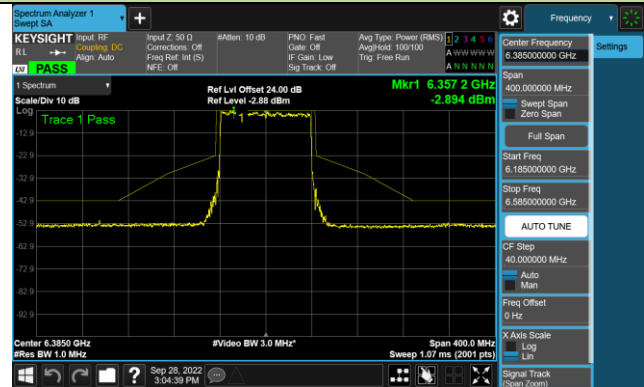

802.11ax-HE80 - Ant 1 (Nss = 1)

Channel 39 (6145MHz)

Channel 55 (6225MHz)

Channel 87 (6385MHz)

Channel 103 (6465MHz)

Channel 119 (6545MHz)

Channel 135 (6625MHz)

Channel 151 (6705MHz)

Channel 207 (6985MHz)