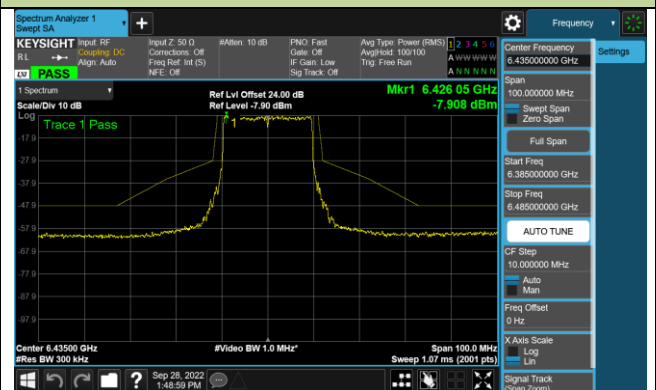

Channel 175 (6825MHz)

Channel 207 (6985MHz)

802.11ax-HE20 - Ant 1 (Nss = 1)

Channel 33 (6115MHz)

Channel 61 (6255MHz)

Channel 93 (6415MHz)

Channel 97 (6435MHz)

Channel 105 (6475MHz)

Channel 113 (6515MHz)

Channel 117 (6535MHz)

Channel 149 (6695MHz)

802.11ax-HE20 - Ant 1 (N_{ss} = 1)

Channel 181 (6855MHz)

Channel 185 (6875MHz)

Channel 189 (6895MHz)

Channel 213 (7015MHz)