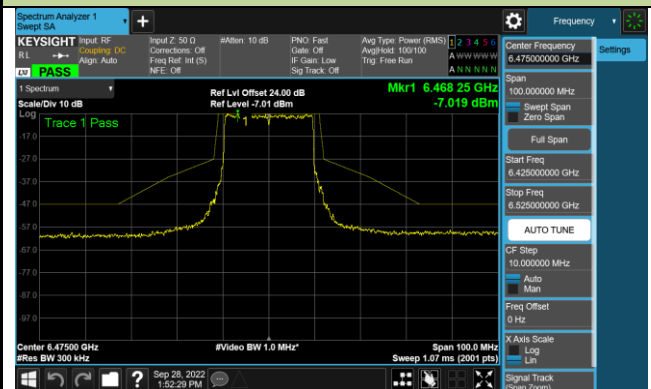

Channel 175 (6825MHz)

Channel 207 (6985MHz)

802.11ax-HE20 - Ant 1 (Nss = 1)

Channel 33 (6115MHz)

Channel 61 (6255MHz)

Channel 93 (6415MHz)

Channel 97 (6435MHz)

Channel 105 (6475MHz)

Channel 113 (6515MHz)

Channel 117 (6535MHz)

Channel 149 (6695MHz)

802.11ax-HE20 - Ant 1 (N_{ss} = 1)

Channel 181 (6855MHz)

Channel 185 (6875MHz)

Channel 189 (6895MHz)

Channel 213 (7015MHz)