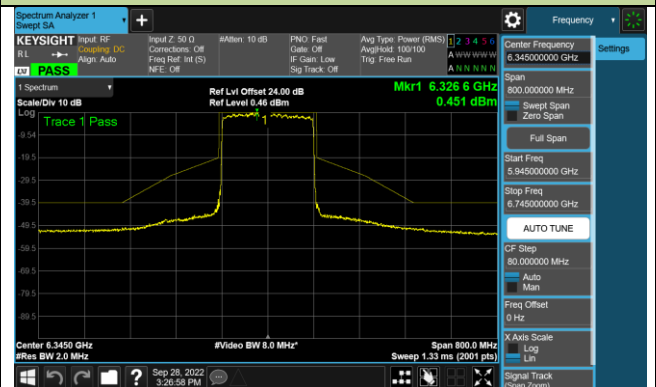

Channel 183 (6865MHz)

802.11ax-HE80 - Ant 1 (N_{ss} = 1)

802.11ax-HE160 - Ant 1 (Nss = 1)

Channel 47 (6185MHz)

Channel 79 (6345MHz)

Channel 111 (6505MHz)

Channel 143 (6665MHz)

Channel 175 (6825MHz)

Channel 207 (6985MHz)