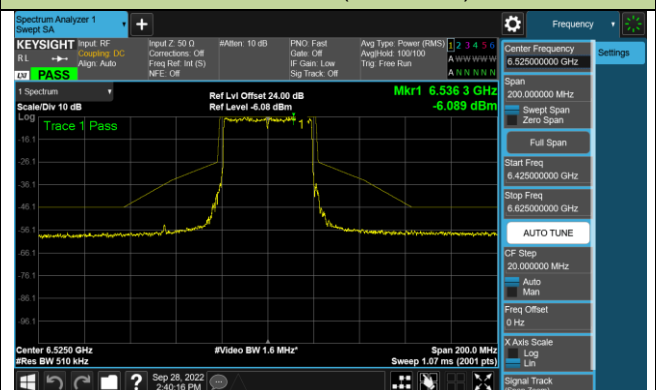

802.11ax-HE40 - Ant 0 (Nss = 1)

Channel 35 (6125MHz)

Channel 59 (6245MHz)

Channel 91 (6405MHz)

Channel 99 (6445MHz)

Channel 107 (6485MHz)

Channel 115 (6525MHz)

Channel 123 (6565MHz)

Channel 147 (6685MHz)

802.11ax-HE40 - Ant 0 (N_{ss} = 1)

Channel 179 (6845MHz)

Channel 187 (6885MHz)

Channel 195 (6925MHz)

Channel 211 (7005MHz)

Channel 227 (7085MHz)

802.11ax-HE80 - Ant 0 (Nss = 1)