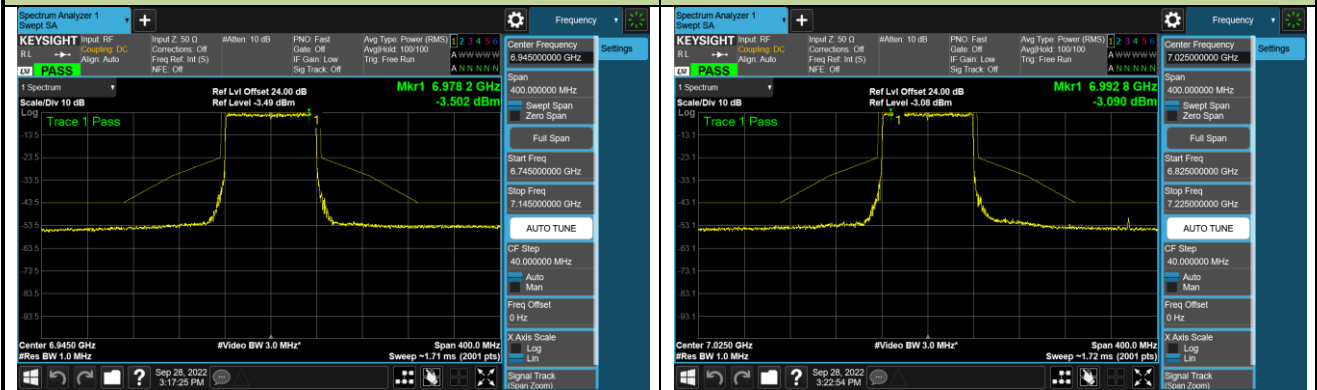

Channel 39 (6145MHz)

Channel 55 (6225MHz)

Channel 87 (6385MHz)

Channel 103 (6465MHz)

Channel 119 (6545MHz)

Channel 135 (6625MHz)

Channel 151 (6705MHz)

Channel 183 (6865MHz)

802.11ax-HE80 - Ant 0 (N_{ss} = 1)

Channel 199 (6945MHz)

Channel 215 (7025MHz)

802.11ax-HE160 - Ant 0 (Nss = 1)

Channel 47 (6185MHz)

Channel 79 (6345MHz)

Channel 111 (6505MHz)

Channel 143 (6665MHz)