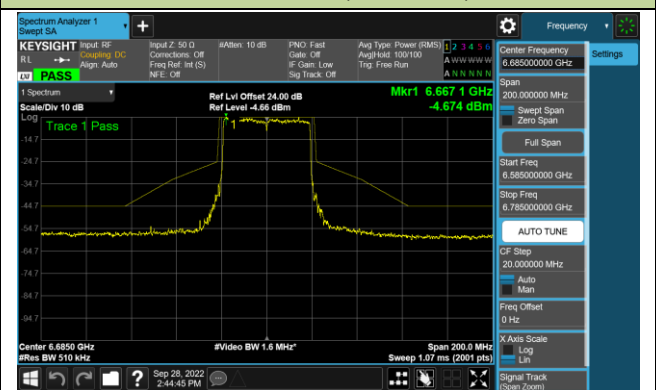

802.11ax-HE40 - Ant 0 (Nss = 1)

Channel 35 (6125MHz)

Channel 59 (6245MHz)

Channel 91 (6405MHz)

Channel 99 (6445MHz)

Channel 107 (6485MHz)

Channel 115 (6525MHz)

Channel 123 (6565MHz)

Channel 147 (6685MHz)

802.11ax-HE40 - Ant 0 (N_{ss} = 1)

Channel 179 (6845MHz)

Channel 187 (6885MHz)

Channel 195 (6925MHz)

Channel 211 (7005MHz)

Channel 227 (7085MHz)

802.11ax-HE80 - Ant 0 (Nss = 1)