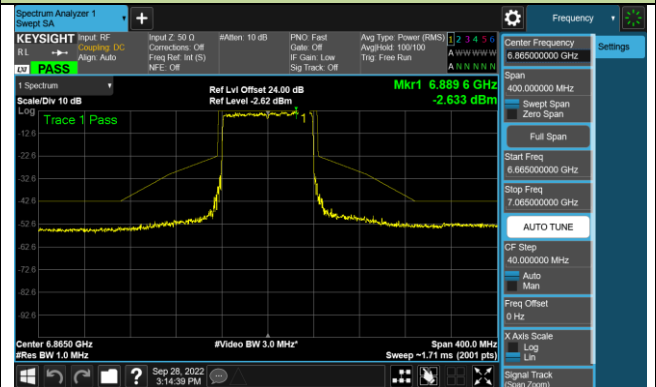

Channel 183 (6865MHz)