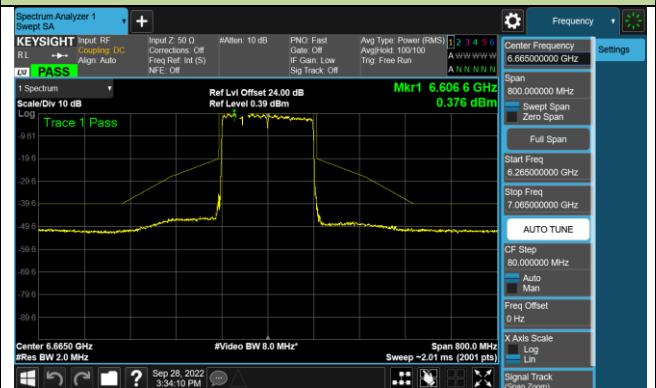

802.11ax-HE80 - Ant 0 (N_{ss} = 1)

Channel 199 (6945MHz)

Channel 215 (7025MHz)

802.11ax-HE160 - Ant 0 (Nss = 1)

Channel 47 (6185MHz)

Channel 79 (6345MHz)

Channel 111 (6505MHz)

Channel 143 (6665MHz)

Channel 175 (6825MHz)

Channel 207 (6985MHz)

802.11ax-HE20 - Ant 1 (Nss = 1)

Channel 33 (6115MHz)

Channel 61 (6255MHz)

Channel 93 (6415MHz)

Channel 97 (6435MHz)

Channel 105 (6475MHz)