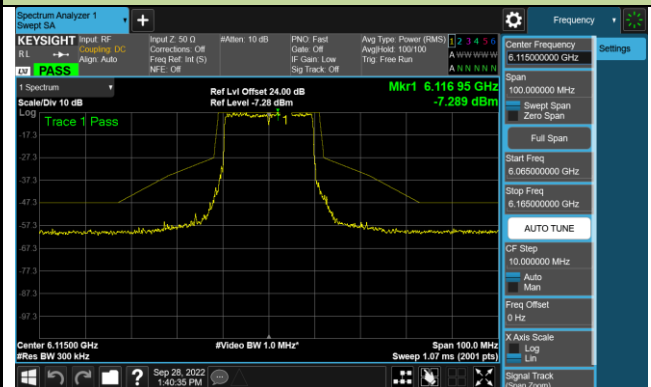

Channel 175 (6825MHz)

Channel 207 (6985MHz)

802.11ax-HE20 - Ant 1 (Nss = 1)

Channel 33 (6115MHz)

Channel 61 (6255MHz)

Channel 93 (6415MHz)

Channel 97 (6435MHz)

Channel 105 (6475MHz)

Channel 113 (6515MHz)

Channel 117 (6535MHz)

Channel 149 (6695MHz)

802.11ax-HE20 - Ant 1 (N_{ss} = 1)

Channel 181 (6855MHz)

Channel 185 (6875MHz)

Channel 189 (6895MHz)

Channel 213 (7015MHz)