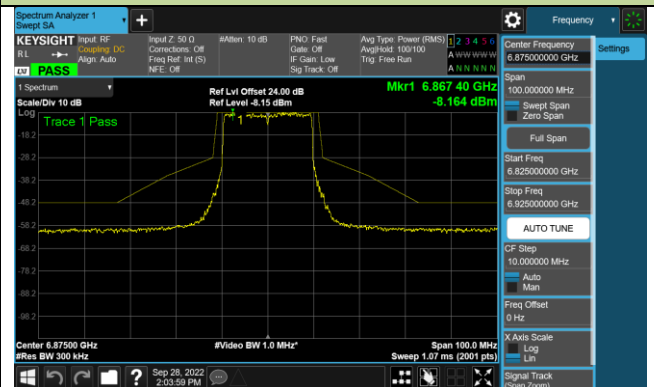

Channel 113 (6515MHz)

Channel 117 (6535MHz)

Channel 149 (6695MHz)

802.11ax-HE20 - Ant 1 (N_{ss} = 1)

Channel 181 (6855MHz)

Channel 185 (6875MHz)

Channel 189 (6895MHz)

Channel 213 (7015MHz)