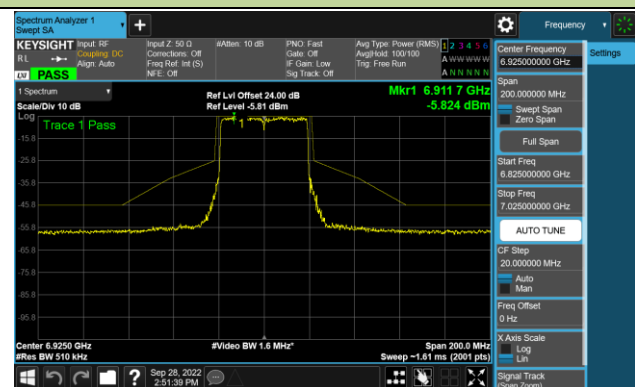

Channel 147 (6685MHz)

802.11ax-HE40 - Ant 0 (N_{ss} = 1)

Channel 179 (6845MHz)

Channel 187 (6885MHz)

Channel 195 (6925MHz)

Channel 211 (7005MHz)

Channel 227 (7085MHz)

802.11ax-HE80 - Ant 0 (Nss = 1)