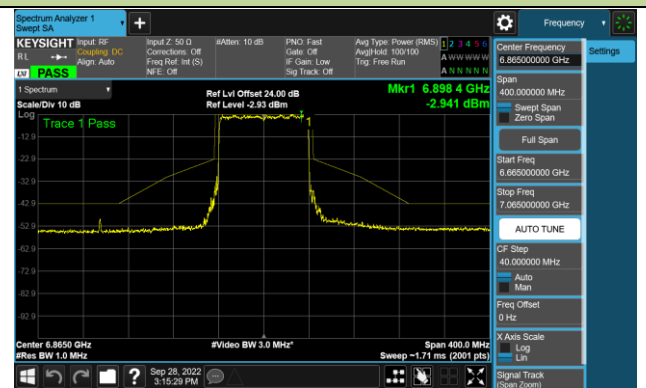

Channel 39 (6145MHz)

Channel 55 (6225MHz)

Channel 87 (6385MHz)

Channel 103 (6465MHz)

Channel 119 (6545MHz)

Channel 135 (6625MHz)

Channel 151 (6705MHz)

Channel 183 (6865MHz)

802.11ax-HE80 - Ant 0 (N_{ss} = 1)

Channel 199 (6945MHz)

Channel 215 (7025MHz)

802.11ax-HE160 - Ant 0 (Nss = 1)

Channel 47 (6185MHz)

Channel 79 (6345MHz)

Channel 111 (6505MHz)

Channel 143 (6665MHz)