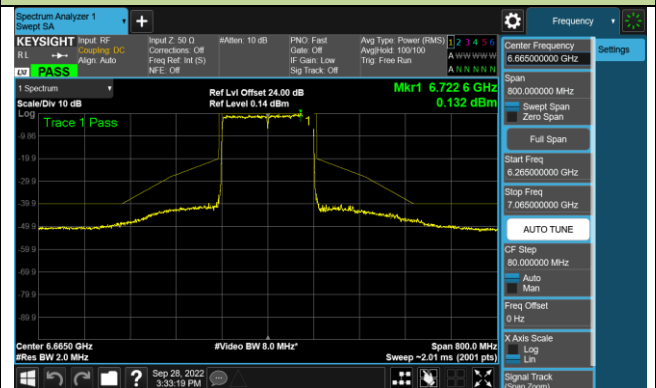

Channel 183 (6865MHz)

802.11ax-HE80 - Ant 1 (N_{ss} = 1)

802.11ax-HE160 - Ant 1 (Nss = 1)

Channel 47 (6185MHz)

Channel 79 (6345MHz)

Channel 111 (6505MHz)

Channel 143 (6665MHz)

Channel 175 (6825MHz)

Channel 207 (6985MHz)