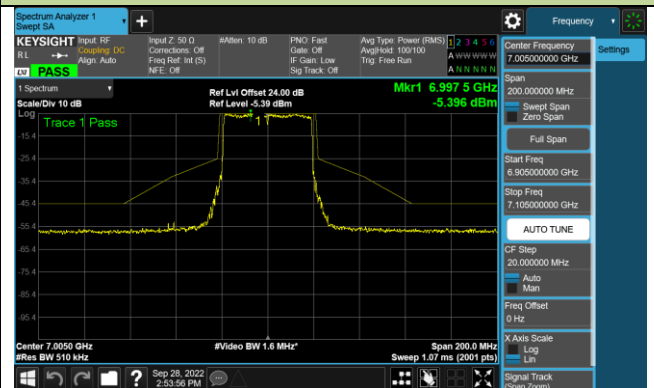

Channel 123 (6565MHz)

Channel 147 (6685MHz)

802.11ax-HE40 - Ant 1 (N_{ss} = 1)

Channel 179 (6845MHz)

Channel 187 (6885MHz)

Channel 195 (6925MHz)

Channel 211 (7005MHz)

Channel 211 (7085MHz)