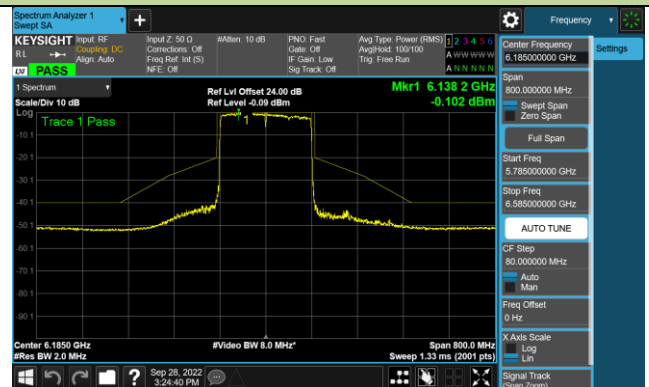

802.11ax-HE80 - Ant 0 (N_{ss} = 1)

Channel 199 (6945MHz)

Channel 215 (7025MHz)

802.11ax-HE160 - Ant 0 (Nss = 1)

Channel 47 (6185MHz)

Channel 79 (6345MHz)

Channel 111 (6505MHz)

Channel 143 (6665MHz)

Channel 175 (6825MHz)

Channel 207 (6985MHz)

802.11ax-HE20 - Ant 1 (Nss = 1)

Channel 33 (6115MHz)

Channel 61 (6255MHz)

Channel 93 (6415MHz)

Channel 97 (6435MHz)

Channel 105 (6475MHz)