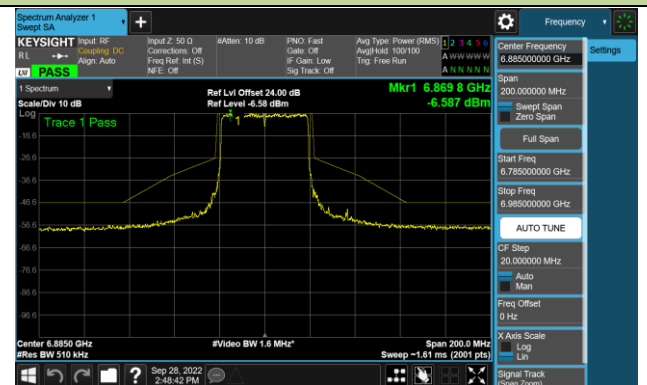

Channel 147 (6685MHz)

802.11ax-HE40 - Ant 0 (N_{ss} = 1)

Channel 179 (6845MHz)

Channel 187 (6885MHz)

Channel 195 (6925MHz)

Channel 211 (7005MHz)

Channel 227 (7085MHz)

802.11ax-HE80 - Ant 0 (Nss = 1)