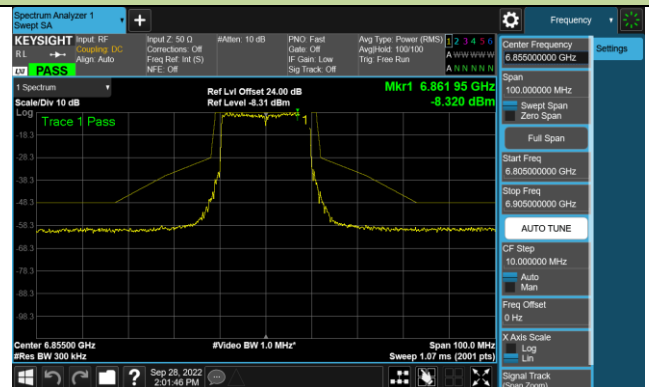

Channel 113 (6515MHz)

Channel 117 (6535MHz)

Channel 149 (6695MHz)

802.11ax-HE20 - Ant 1 (N_{ss} = 1)

Channel 181 (6855MHz)

Channel 185 (6875MHz)

Channel 189 (6895MHz)

Channel 213 (7015MHz)