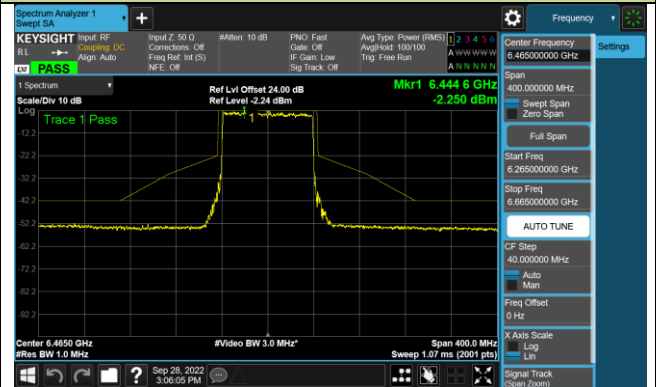

802.11ax-HE80 - Ant 1 (Nss = 1)

Channel 39 (6145MHz)

Channel 55 (6225MHz)

Channel 87 (6385MHz)

Channel 103 (6465MHz)

Channel 119 (6545MHz)

Channel 135 (6625MHz)

Channel 151 (6705MHz)

Channel 207 (6985MHz)