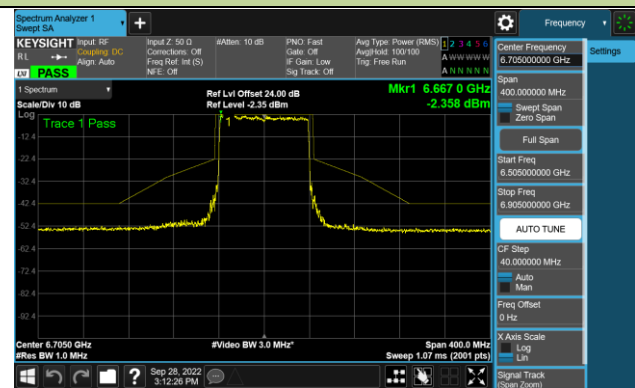

Channel 39 (6145MHz)

Channel 55 (6225MHz)

Channel 87 (6385MHz)

Channel 103 (6465MHz)

Channel 119 (6545MHz)

Channel 135 (6625MHz)

Channel 151 (6705MHz)

Channel 183 (6865MHz)

802.11ax-HE80 - Ant 0 (N_{ss} = 1)

Channel 199 (6945MHz)

Channel 215 (7025MHz)

802.11ax-HE160 - Ant 0 (Nss = 1)

Channel 47 (6185MHz)

Channel 79 (6345MHz)

Channel 111 (6505MHz)

Channel 143 (6665MHz)