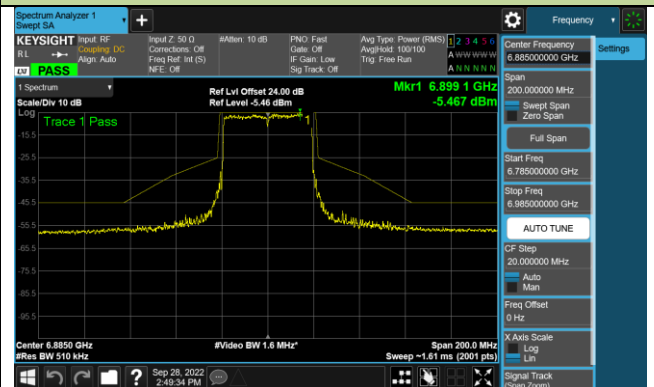

Channel 123 (6565MHz)

Channel 147 (6685MHz)

802.11ax-HE40 - Ant 1 (N_{ss} = 1)

Channel 179 (6845MHz)

Channel 187 (6885MHz)

Channel 195 (6925MHz)

Channel 211 (7005MHz)

Channel 211 (7085MHz)