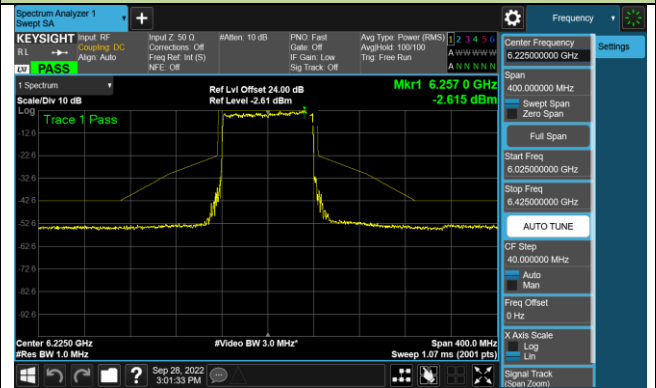

Channel 55 (6225MHz)