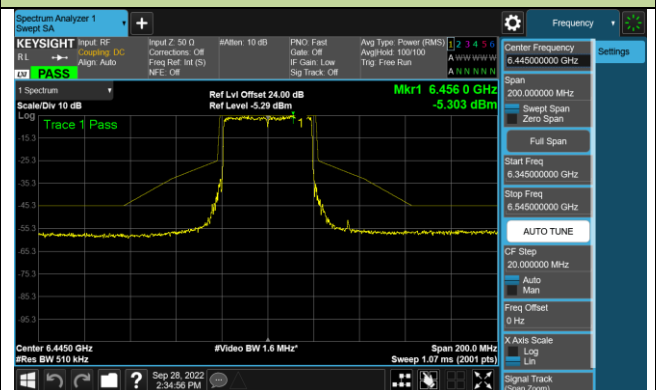

802.11ax-HE40 - Ant 0 (Nss = 1)

Channel 35 (6125MHz)

Channel 59 (6245MHz)

Channel 91 (6405MHz)

Channel 99 (6445MHz)

Channel 107 (6485MHz)

Channel 115 (6525MHz)

Channel 123 (6565MHz)

Channel 147 (6685MHz)

802.11ax-HE40 - Ant 0 (N_{ss} = 1)

Channel 179 (6845MHz)

Channel 187 (6885MHz)

Channel 195 (6925MHz)

Channel 211 (7005MHz)

Channel 227 (7085MHz)

802.11ax-HE80 - Ant 0 (Nss = 1)