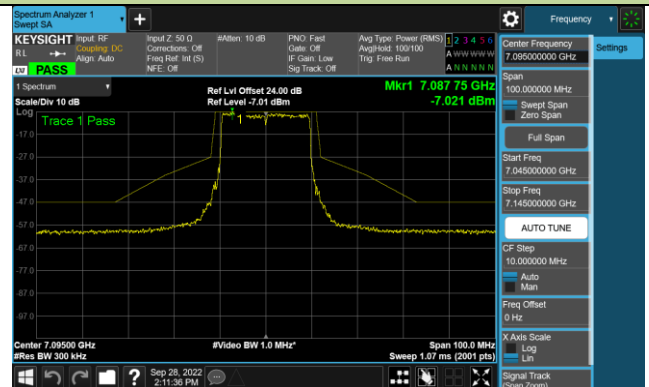

Channel 229 (7095MHz)