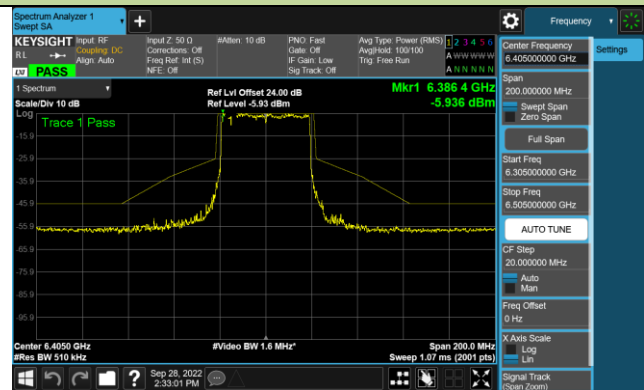

Channel 113 (6515MHz)

Channel 117 (6535MHz)

Channel 149 (6695MHz)

802.11ax-HE20 - Ant 1 (N_{ss} = 1)

Channel 181 (6855MHz)

Channel 185 (6875MHz)

Channel 189 (6895MHz)

Channel 213 (7015MHz)

Channel 229 (7095MHz)

802.11ax-HE40 - Ant 1 (Nss = 1)

Channel 35 (6125MHz)

Channel 59 (6245MHz)

Channel 91 (6405MHz)

Channel 99 (6445MHz)

Channel 107 (6485MHz)

Channel 115 (6525MHz)

Channel 123 (6565MHz)

Channel 147 (6685MHz)

802.11ax-HE40 - Ant 1 (N_{ss} = 1)

Channel 179 (6845MHz)

Channel 187 (6885MHz)

Channel 195 (6925MHz)

Channel 211 (7005MHz)

Channel 211 (7085MHz)