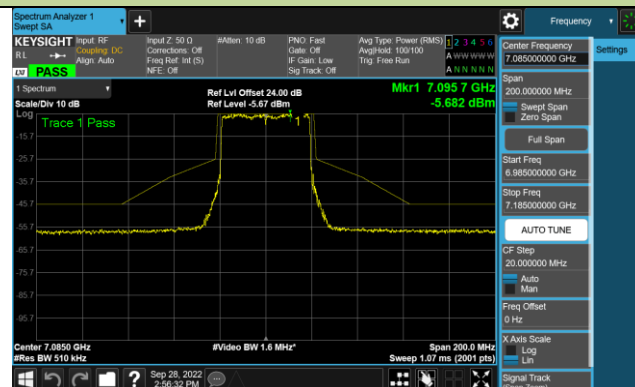

Channel 147 (6685MHz)

802.11ax-HE40 - Ant 0 (N_{ss} = 1)

Channel 179 (6845MHz)

Channel 187 (6885MHz)

Channel 195 (6925MHz)

Channel 211 (7005MHz)

Channel 227 (7085MHz)

802.11ax-HE80 - Ant 0 (Nss = 1)