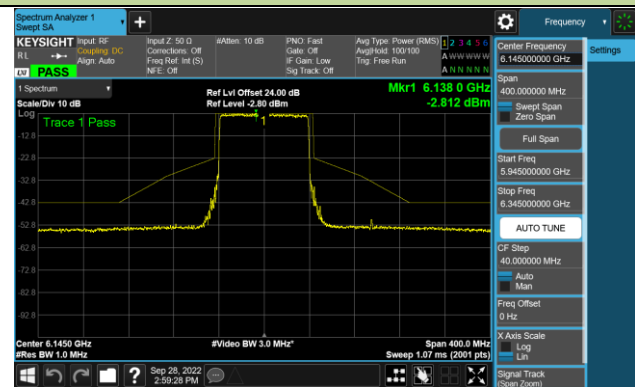

802.11ax-HE80 - Ant 0 (Nss = 1)

Channel 39 (6145MHz)