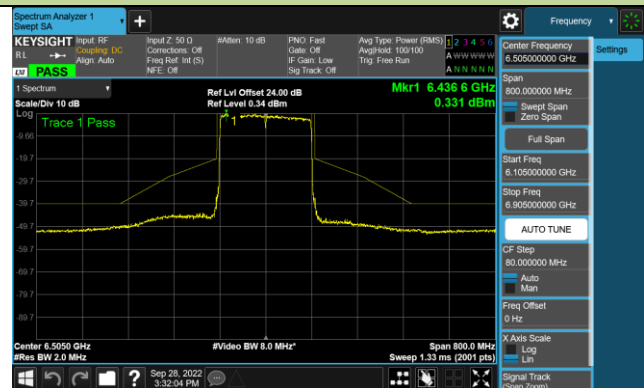

Channel 183 (6865MHz)

802.11ax-HE80 - Ant 1 (N_{ss} = 1)

802.11ax-HE160 - Ant 1 (Nss = 1)

Channel 47 (6185MHz)

Channel 79 (6345MHz)

Channel 111 (6505MHz)

Channel 143 (6665MHz)

Channel 175 (6825MHz)

Channel 207 (6985MHz)