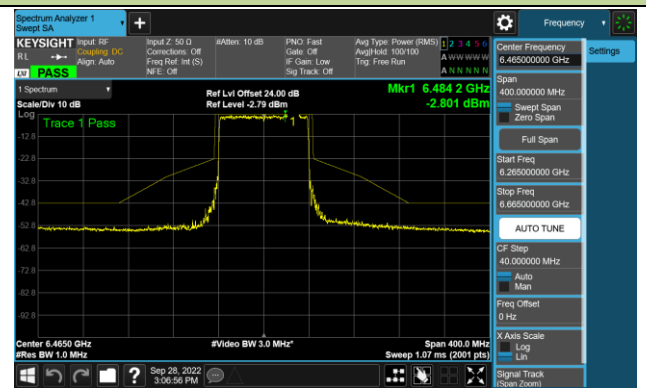

Channel 39 (6145MHz)

Channel 55 (6225MHz)

Channel 87 (6385MHz)

Channel 103 (6465MHz)

Channel 119 (6545MHz)

Channel 135 (6625MHz)

Channel 151 (6705MHz)

Channel 183 (6865MHz)

802.11ax-HE80 - Ant 0 (N_{ss} = 1)

Channel 199 (6945MHz)

Channel 215 (7025MHz)

802.11ax-HE160 - Ant 0 (Nss = 1)

Channel 47 (6185MHz)

Channel 79 (6345MHz)

Channel 111 (6505MHz)

Channel 143 (6665MHz)