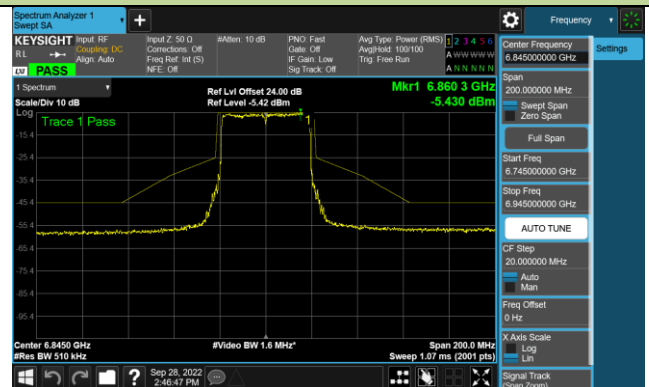

Channel 123 (6565MHz)

Channel 147 (6685MHz)

802.11ax-HE40 - Ant 1 (N_{ss} = 1)

Channel 179 (6845MHz)

Channel 187 (6885MHz)

Channel 195 (6925MHz)

Channel 211 (7005MHz)

Channel 211 (7085MHz)