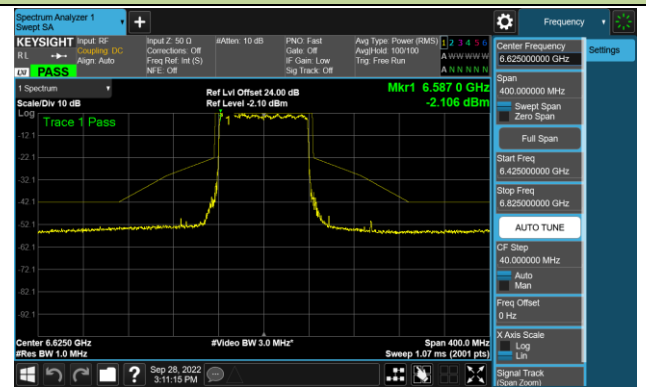

Channel 39 (6145MHz)

Channel 55 (6225MHz)

Channel 87 (6385MHz)

Channel 103 (6465MHz)

Channel 119 (6545MHz)

Channel 135 (6625MHz)

Channel 151 (6705MHz)

Channel 183 (6865MHz)

802.11ax-HE80 - Ant 0 (N_{ss} = 1)

Channel 199 (6945MHz)

Channel 215 (7025MHz)

802.11ax-HE160 - Ant 0 (Nss = 1)

Channel 47 (6185MHz)

Channel 79 (6345MHz)

Channel 111 (6505MHz)

Channel 143 (6665MHz)