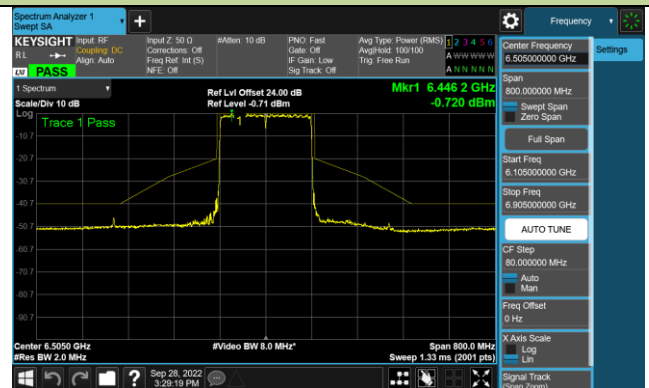

802.11ax-HE80 - Ant 0 (N_{ss} = 1)

Channel 199 (6945MHz)

Channel 215 (7025MHz)

802.11ax-HE160 - Ant 0 (Nss = 1)

Channel 47 (6185MHz)

Channel 79 (6345MHz)

Channel 111 (6505MHz)

Channel 143 (6665MHz)

Channel 175 (6825MHz)

Channel 207 (6985MHz)

802.11ax-HE20 - Ant 1 (Nss = 1)

Channel 33 (6115MHz)

Channel 61 (6255MHz)

Channel 93 (6415MHz)

Channel 97 (6435MHz)

Channel 105 (6475MHz)