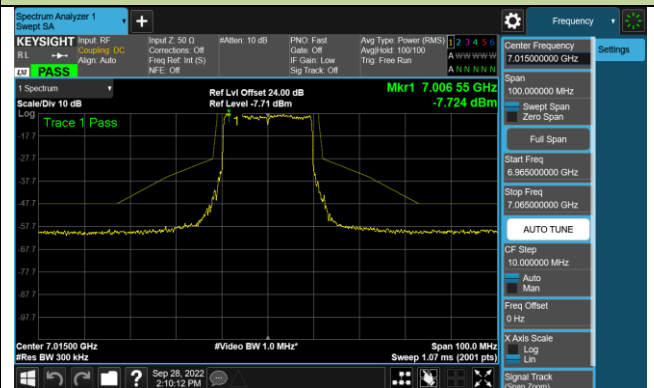

Channel 113 (6515MHz)

Channel 117 (6535MHz)

Channel 149 (6695MHz)

802.11ax-HE20 - Ant 1 (N_{ss} = 1)

Channel 181 (6855MHz)

Channel 185 (6875MHz)

Channel 189 (6895MHz)

Channel 213 (7015MHz)