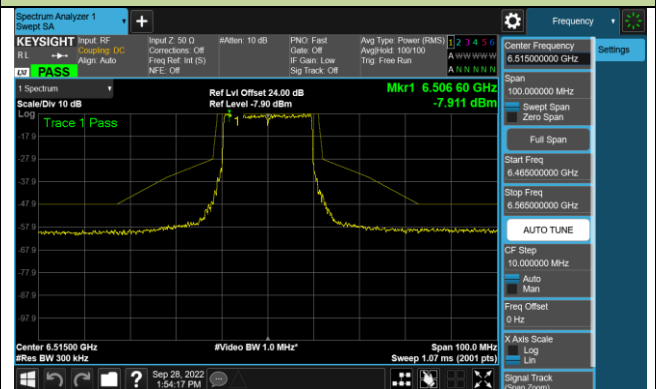

Channel 175 (6825MHz)

Channel 207 (6985MHz)

802.11ax-HE20 - Ant 1 (Nss = 1)

Channel 33 (6115MHz)

Channel 61 (6255MHz)

Channel 93 (6415MHz)

Channel 97 (6435MHz)

Channel 105 (6475MHz)

Channel 113 (6515MHz)

Channel 117 (6535MHz)

Channel 149 (6695MHz)

802.11ax-HE20 - Ant 1 (N_{ss} = 1)

Channel 181 (6855MHz)

Channel 185 (6875MHz)

Channel 189 (6895MHz)

Channel 213 (7015MHz)