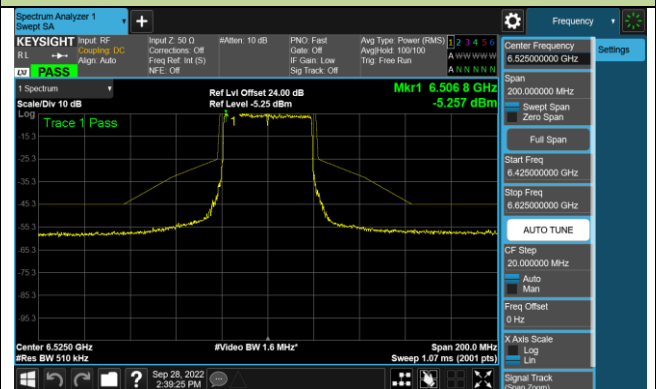

Channel 229 (7095MHz)

802.11ax-HE40 - Ant 1 (Nss = 1)

Channel 35 (6125MHz)

Channel 59 (6245MHz)

Channel 91 (6405MHz)

Channel 99 (6445MHz)

Channel 107 (6485MHz)

Channel 115 (6525MHz)

Channel 123 (6565MHz)

Channel 147 (6685MHz)

802.11ax-HE40 - Ant 1 (N_{ss} = 1)

Channel 179 (6845MHz)

Channel 187 (6885MHz)

Channel 195 (6925MHz)

Channel 211 (7005MHz)

Channel 211 (7085MHz)