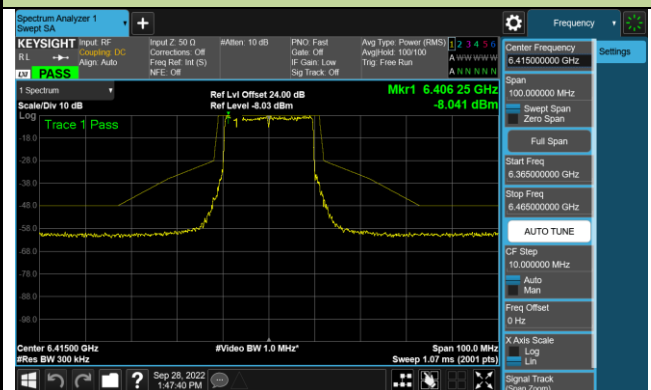

Channel 175 (6825MHz)

Channel 207 (6985MHz)

802.11ax-HE20 - Ant 1 (Nss = 1)

Channel 33 (6115MHz)

Channel 61 (6255MHz)

Channel 93 (6415MHz)

Channel 97 (6435MHz)

Channel 105 (6475MHz)

Channel 113 (6515MHz)

Channel 117 (6535MHz)

Channel 149 (6695MHz)

802.11ax-HE20 - Ant 1 (N_{ss} = 1)

Channel 181 (6855MHz)

Channel 185 (6875MHz)

Channel 189 (6895MHz)

Channel 213 (7015MHz)