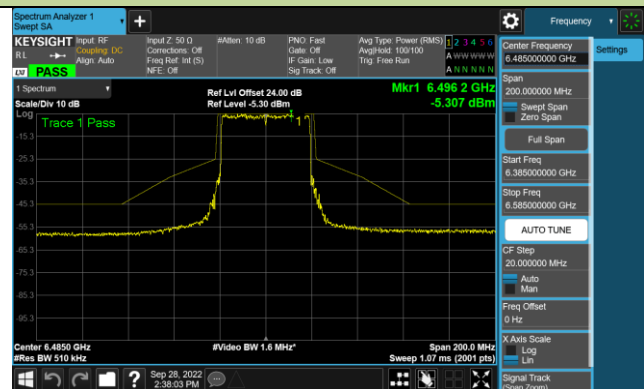

Channel 229 (7095MHz)

802.11ax-HE40 - Ant 1 (Nss = 1)

Channel 35 (6125MHz)

Channel 59 (6245MHz)

Channel 91 (6405MHz)

Channel 99 (6445MHz)

Channel 107 (6485MHz)

Channel 115 (6525MHz)