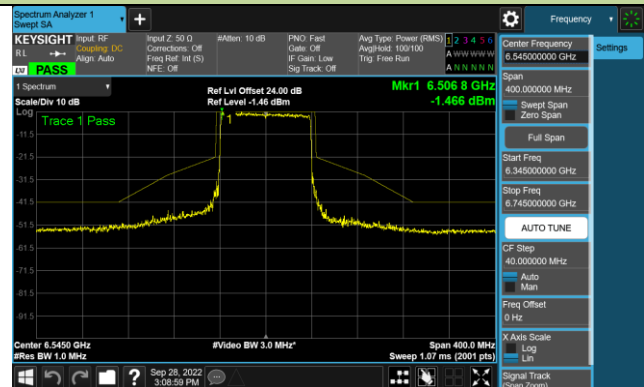

802.11ax-HE80 - Ant 1 (Nss = 1)

Channel 39 (6145MHz)

Channel 55 (6225MHz)

Channel 87 (6385MHz)

Channel 103 (6465MHz)

Channel 119 (6545MHz)

Channel 135 (6625MHz)

Channel 151 (6705MHz)

Channel 207 (6985MHz)