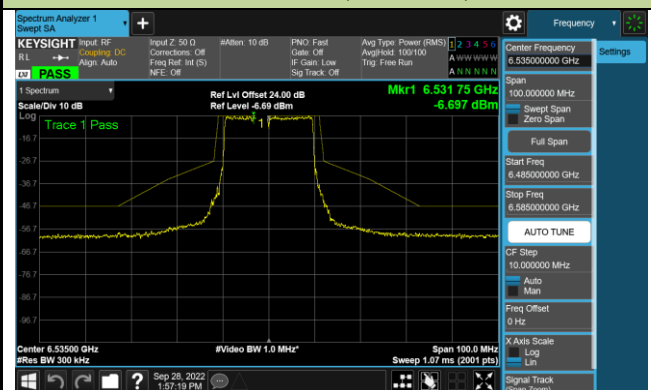

Channel 175 (6825MHz)

Channel 207 (6985MHz)

802.11ax-HE20 - Ant 1 (Nss = 1)

Channel 33 (6115MHz)

Channel 61 (6255MHz)

Channel 93 (6415MHz)

Channel 97 (6435MHz)

Channel 105 (6475MHz)

Channel 113 (6515MHz)

Channel 117 (6535MHz)

Channel 149 (6695MHz)

802.11ax-HE20 - Ant 1 (N_{ss} = 1)

Channel 181 (6855MHz)

Channel 185 (6875MHz)

Channel 189 (6895MHz)

Channel 213 (7015MHz)