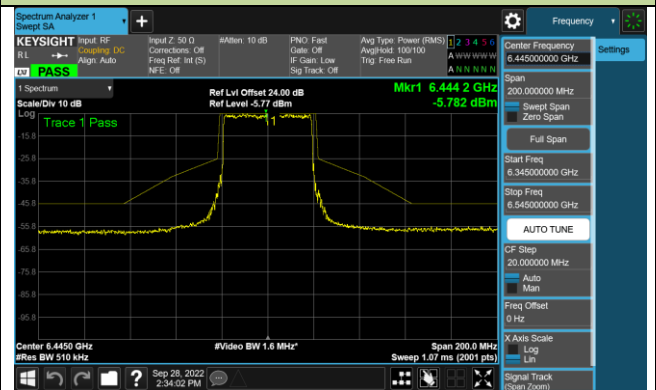

Channel 229 (7095MHz)

802.11ax-HE40 - Ant 1 (Nss = 1)

Channel 35 (6125MHz)

Channel 59 (6245MHz)

Channel 91 (6405MHz)

Channel 99 (6445MHz)

Channel 107 (6485MHz)

Channel 115 (6525MHz)

Channel 123 (6565MHz)

Channel 147 (6685MHz)

802.11ax-HE40 - Ant 1 (N_{ss} = 1)

Channel 179 (6845MHz)

Channel 187 (6885MHz)

Channel 195 (6925MHz)

Channel 211 (7005MHz)

Channel 211 (7085MHz)