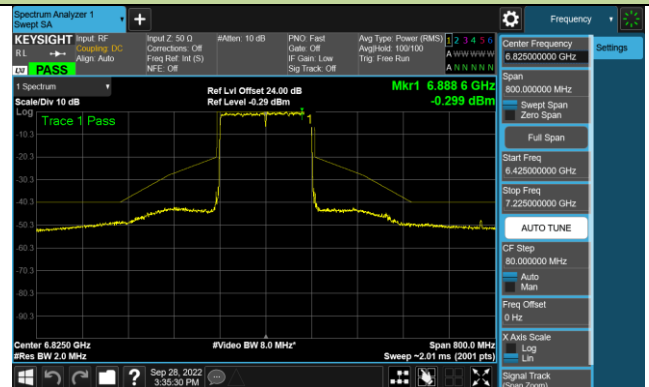

802.11ax-HE80 - Ant 0 (N_{ss} = 1)

Channel 199 (6945MHz)

Channel 215 (7025MHz)

802.11ax-HE160 - Ant 0 (Nss = 1)

Channel 47 (6185MHz)

Channel 79 (6345MHz)

Channel 111 (6505MHz)

Channel 143 (6665MHz)

Channel 175 (6825MHz)

Channel 207 (6985MHz)

802.11ax-HE20 - Ant 1 (Nss = 1)

Channel 33 (6115MHz)

Channel 61 (6255MHz)

Channel 93 (6415MHz)

Channel 97 (6435MHz)

Channel 105 (6475MHz)