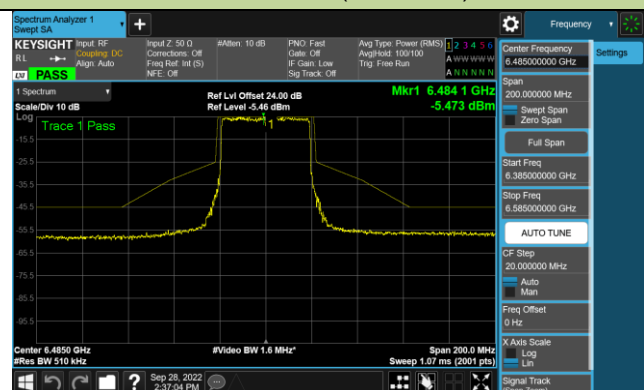

802.11ax-HE40 - Ant 0 (Nss = 1)

Channel 35 (6125MHz)

Channel 59 (6245MHz)

Channel 91 (6405MHz)

Channel 99 (6445MHz)

Channel 107 (6485MHz)

Channel 115 (6525MHz)

Channel 123 (6565MHz)

Channel 147 (6685MHz)

802.11ax-HE40 - Ant 0 (N_{ss} = 1)

Channel 179 (6845MHz)

Channel 187 (6885MHz)

Channel 195 (6925MHz)

Channel 211 (7005MHz)

Channel 227 (7085MHz)

802.11ax-HE80 - Ant 0 (Nss = 1)