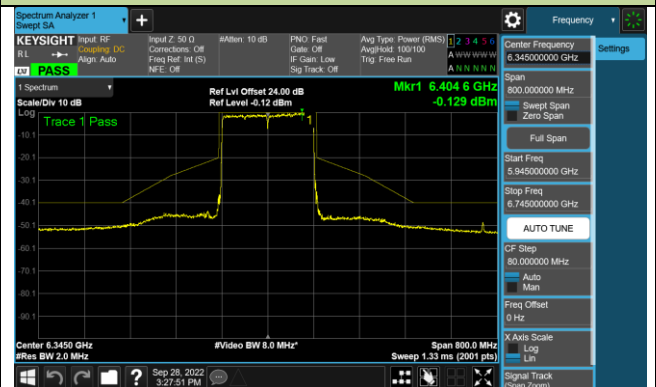

802.11ax-HE80 - Ant 0 (N_{ss} = 1)

Channel 199 (6945MHz)

Channel 215 (7025MHz)

802.11ax-HE160 - Ant 0 (Nss = 1)

Channel 47 (6185MHz)

Channel 79 (6345MHz)

Channel 111 (6505MHz)

Channel 143 (6665MHz)

Channel 175 (6825MHz)

Channel 207 (6985MHz)

802.11ax-HE20 - Ant 1 (Nss = 1)

Channel 33 (6115MHz)

Channel 61 (6255MHz)

Channel 93 (6415MHz)

Channel 97 (6435MHz)

Channel 105 (6475MHz)