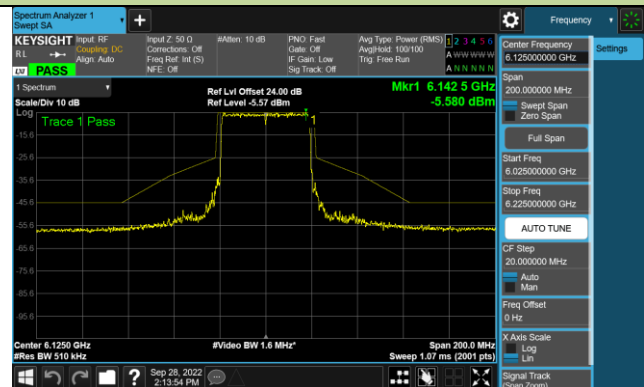

802.11ax-HE40 - Ant 0 (Nss = 1)

Channel 35 (6125MHz)

Channel 59 (6245MHz)

Channel 91 (6405MHz)

Channel 99 (6445MHz)

Channel 107 (6485MHz)

Channel 115 (6525MHz)

Channel 123 (6565MHz)

Channel 147 (6685MHz)

802.11ax-HE40 - Ant 0 (N_{ss} = 1)

Channel 179 (6845MHz)

Channel 187 (6885MHz)

Channel 195 (6925MHz)

Channel 211 (7005MHz)

Channel 227 (7085MHz)

802.11ax-HE80 - Ant 0 (Nss = 1)