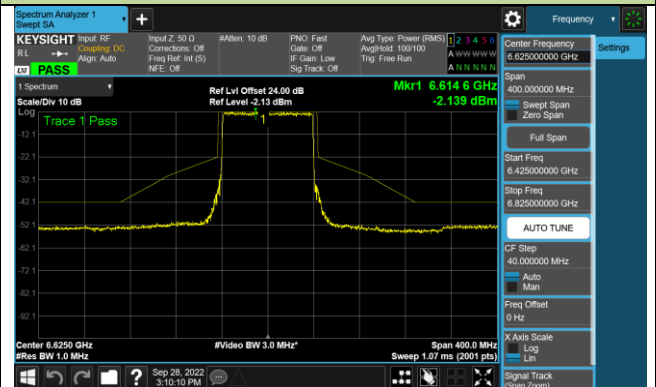

802.11ax-HE80 - Ant 1 (Nss = 1)

Channel 39 (6145MHz)

Channel 55 (6225MHz)

Channel 87 (6385MHz)

Channel 103 (6465MHz)

Channel 119 (6545MHz)

Channel 135 (6625MHz)

Channel 151 (6705MHz)

Channel 207 (6985MHz)