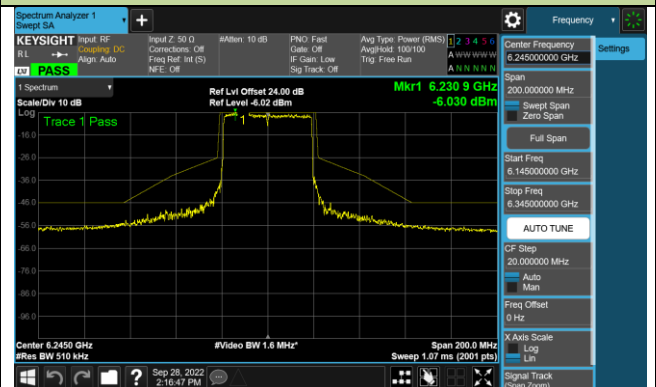

802.11ax-HE40 - Ant 0 (Nss = 1)

Channel 35 (6125MHz)

Channel 59 (6245MHz)

Channel 91 (6405MHz)

Channel 99 (6445MHz)

Channel 107 (6485MHz)

Channel 115 (6525MHz)

Channel 123 (6565MHz)

Channel 147 (6685MHz)

802.11ax-HE40 - Ant 0 (N_{ss} = 1)

Channel 179 (6845MHz)

Channel 187 (6885MHz)

Channel 195 (6925MHz)

Channel 211 (7005MHz)

Channel 227 (7085MHz)

802.11ax-HE80 - Ant 0 (Nss = 1)