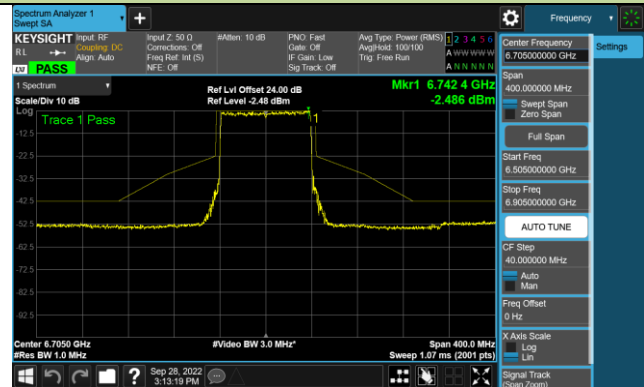

802.11ax-HE80 - Ant 1 (Nss = 1)

Channel 39 (6145MHz)

Channel 55 (6225MHz)

Channel 87 (6385MHz)

Channel 103 (6465MHz)

Channel 119 (6545MHz)

Channel 135 (6625MHz)

Channel 151 (6705MHz)

Channel 207 (6985MHz)