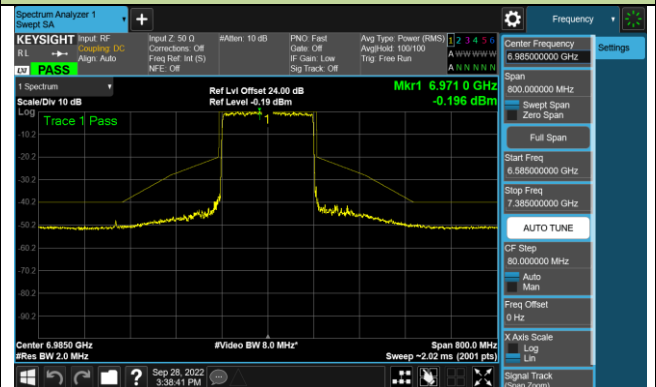

802.11ax-HE80 - Ant 0 (N_{ss} = 1)

Channel 199 (6945MHz)

Channel 215 (7025MHz)

802.11ax-HE160 - Ant 0 (Nss = 1)

Channel 47 (6185MHz)

Channel 79 (6345MHz)

Channel 111 (6505MHz)

Channel 143 (6665MHz)

Channel 175 (6825MHz)

Channel 207 (6985MHz)

802.11ax-HE20 - Ant 1 (Nss = 1)

Channel 33 (6115MHz)

Channel 61 (6255MHz)

Channel 93 (6415MHz)

Channel 97 (6435MHz)

Channel 105 (6475MHz)