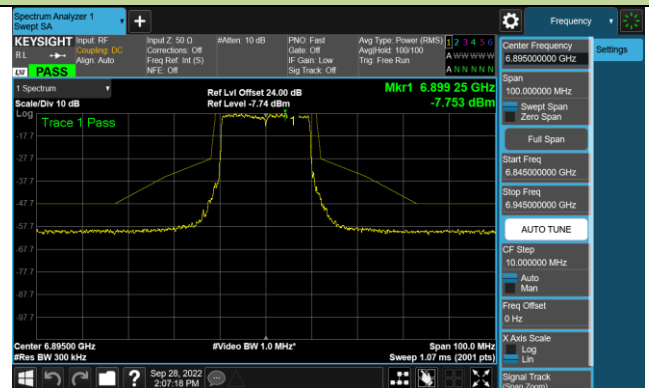

Channel 113 (6515MHz)

Channel 117 (6535MHz)

Channel 149 (6695MHz)

802.11ax-HE20 - Ant 1 (N_{ss} = 1)

Channel 181 (6855MHz)

Channel 185 (6875MHz)

Channel 189 (6895MHz)

Channel 213 (7015MHz)