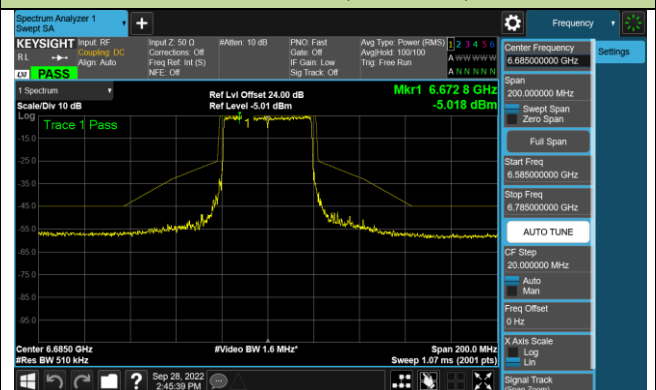

Channel 113 (6515MHz)

Channel 117 (6535MHz)

Channel 149 (6695MHz)

802.11ax-HE20 - Ant 1 (N_{ss} = 1)

Channel 181 (6855MHz)

Channel 185 (6875MHz)

Channel 189 (6895MHz)

Channel 213 (7015MHz)

Channel 229 (7095MHz)

802.11ax-HE40 - Ant 1 (Nss = 1)

Channel 35 (6125MHz)

Channel 59 (6245MHz)

Channel 91 (6405MHz)

Channel 99 (6445MHz)

Channel 107 (6485MHz)

Channel 115 (6525MHz)

Channel 123 (6565MHz)

Channel 147 (6685MHz)

802.11ax-HE40 - Ant 1 (N_{ss} = 1)

Channel 179 (6845MHz)

Channel 187 (6885MHz)

Channel 195 (6925MHz)

Channel 211 (7005MHz)

Channel 211 (7085MHz)