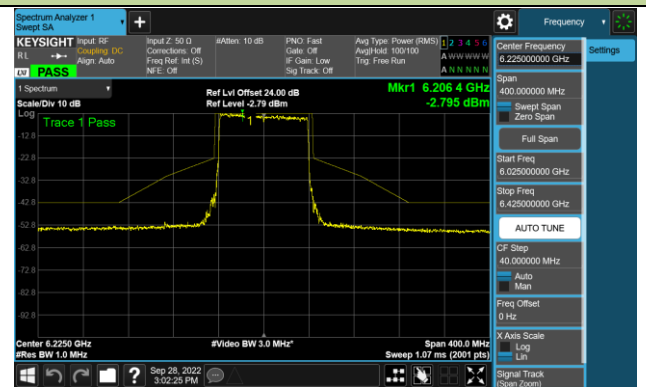

Channel 55 (6225MHz)