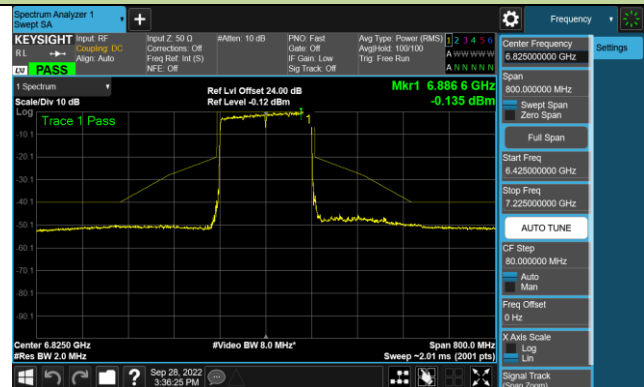

Channel 183 (6865MHz)

802.11ax-HE80 - Ant 1 (N_{ss} = 1)

802.11ax-HE160 - Ant 1 (Nss = 1)

Channel 47 (6185MHz)

Channel 79 (6345MHz)

Channel 111 (6505MHz)

Channel 143 (6665MHz)

Channel 175 (6825MHz)

Channel 207 (6985MHz)