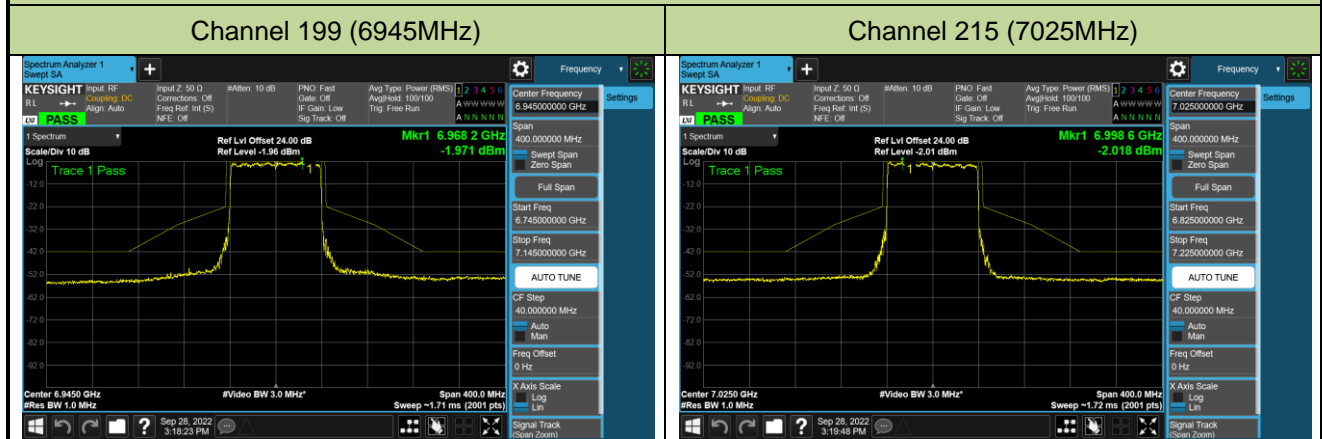

802.11ax-HE80 - Ant 1 (N_{ss} = 1)