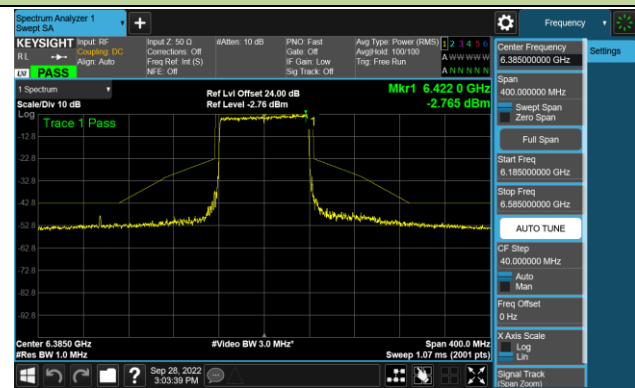

Channel 87 (6385MHz)