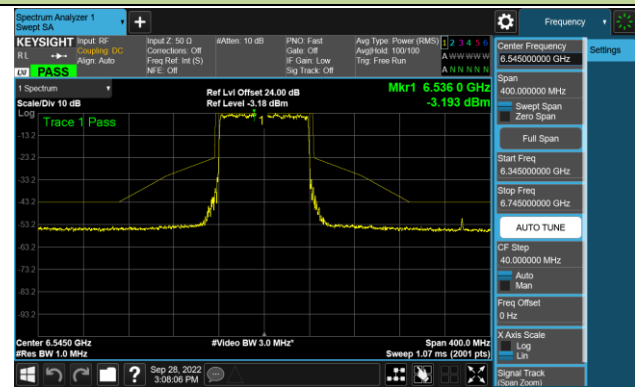

Channel 39 (6145MHz)

Channel 55 (6225MHz)

Channel 87 (6385MHz)

Channel 103 (6465MHz)

Channel 119 (6545MHz)

Channel 135 (6625MHz)

Channel 151 (6705MHz)

Channel 183 (6865MHz)

802.11ax-HE80 - Ant 0 (N_{ss} = 1)

Channel 199 (6945MHz)

Channel 215 (7025MHz)

802.11ax-HE160 - Ant 0 (Nss = 1)

Channel 47 (6185MHz)

Channel 79 (6345MHz)

Channel 111 (6505MHz)

Channel 143 (6665MHz)