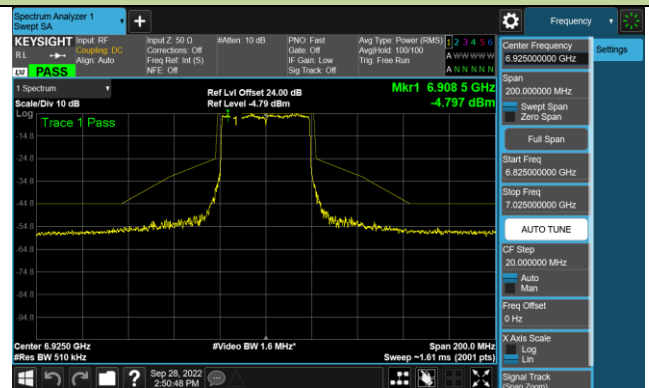

Channel 123 (6565MHz)

Channel 147 (6685MHz)

802.11ax-HE40 - Ant 1 (N_{ss} = 1)

Channel 179 (6845MHz)

Channel 187 (6885MHz)

Channel 195 (6925MHz)

Channel 211 (7005MHz)

Channel 211 (7085MHz)