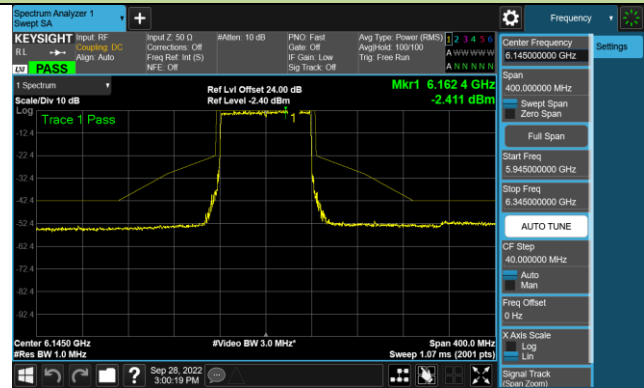

802.11ax-HE80 - Ant 1 (Nss = 1)

Channel 39 (6145MHz)