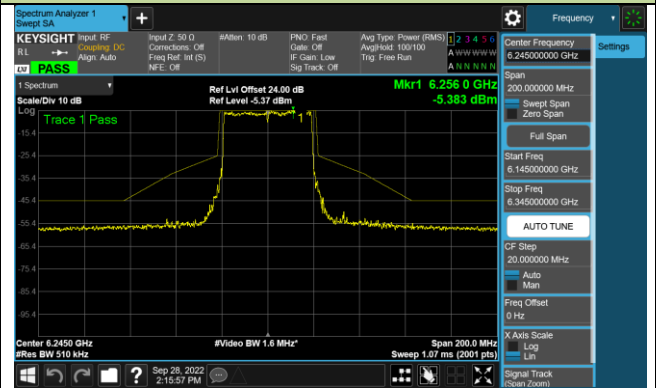

Channel 113 (6515MHz)

Channel 117 (6535MHz)

Channel 149 (6695MHz)

802.11ax-HE20 - Ant 1 (N_{ss} = 1)

Channel 181 (6855MHz)

Channel 185 (6875MHz)

Channel 189 (6895MHz)

Channel 213 (7015MHz)

Channel 229 (7095MHz)

802.11ax-HE40 - Ant 1 (Nss = 1)

Channel 35 (6125MHz)

Channel 59 (6245MHz)

Channel 91 (6405MHz)

Channel 99 (6445MHz)

Channel 107 (6485MHz)

Channel 115 (6525MHz)

Channel 123 (6565MHz)

Channel 147 (6685MHz)

802.11ax-HE40 - Ant 1 (N_{ss} = 1)

Channel 179 (6845MHz)

Channel 187 (6885MHz)

Channel 195 (6925MHz)

Channel 211 (7005MHz)

Channel 211 (7085MHz)