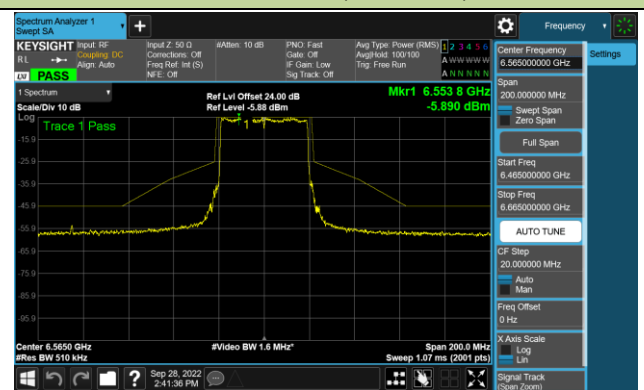

802.11ax-HE40 - Ant 0 (Nss = 1)

Channel 35 (6125MHz)

Channel 59 (6245MHz)

Channel 91 (6405MHz)

Channel 99 (6445MHz)

Channel 107 (6485MHz)

Channel 115 (6525MHz)

Channel 123 (6565MHz)

Channel 147 (6685MHz)

802.11ax-HE40 - Ant 0 (N_{ss} = 1)

Channel 179 (6845MHz)

Channel 187 (6885MHz)

Channel 195 (6925MHz)

Channel 211 (7005MHz)

Channel 227 (7085MHz)

802.11ax-HE80 - Ant 0 (Nss = 1)