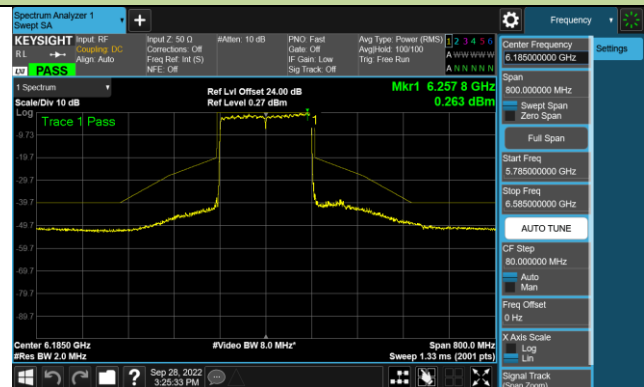

Channel 183 (6865MHz)

802.11ax-HE80 - Ant 1 (N_{ss} = 1)

802.11ax-HE160 - Ant 1 (Nss = 1)

Channel 47 (6185MHz)

Channel 79 (6345MHz)

Channel 111 (6505MHz)

Channel 143 (6665MHz)

Channel 175 (6825MHz)

Channel 207 (6985MHz)