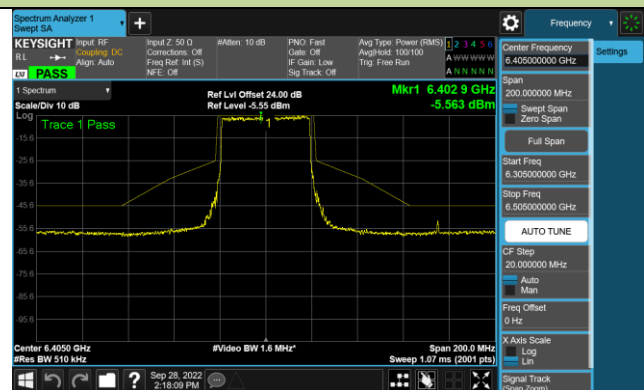

802.11ax-HE40 - Ant 0 (Nss = 1)

Channel 35 (6125MHz)

Channel 59 (6245MHz)

Channel 91 (6405MHz)

Channel 99 (6445MHz)

Channel 107 (6485MHz)

Channel 115 (6525MHz)

Channel 123 (6565MHz)

Channel 147 (6685MHz)

802.11ax-HE40 - Ant 0 (N_{ss} = 1)

Channel 179 (6845MHz)

Channel 187 (6885MHz)

Channel 195 (6925MHz)

Channel 211 (7005MHz)

Channel 227 (7085MHz)

802.11ax-HE80 - Ant 0 (Nss = 1)