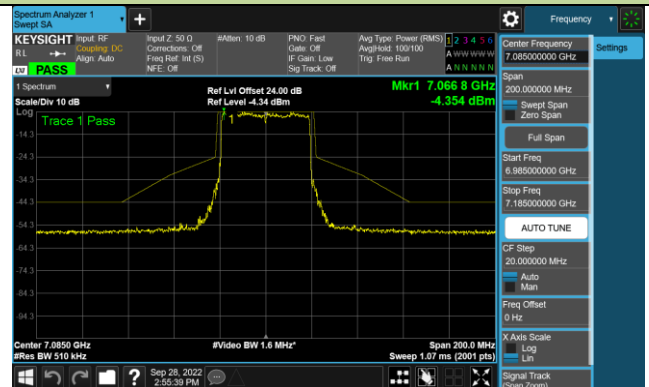

Channel 123 (6565MHz)

Channel 147 (6685MHz)

802.11ax-HE40 - Ant 1 (N_{ss} = 1)

Channel 179 (6845MHz)

Channel 187 (6885MHz)

Channel 195 (6925MHz)

Channel 211 (7005MHz)

Channel 211 (7085MHz)