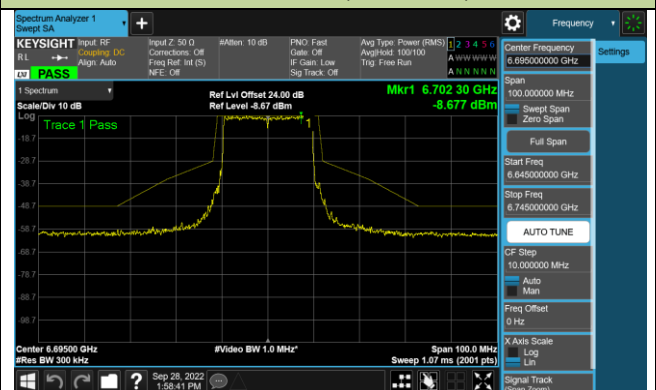

802.11ax-HE80 - Ant 0 (N_{ss} = 1)

Channel 199 (6945MHz)

Channel 215 (7025MHz)

802.11ax-HE160 - Ant 0 (Nss = 1)

Channel 47 (6185MHz)

Channel 79 (6345MHz)

Channel 111 (6505MHz)

Channel 143 (6665MHz)

Channel 175 (6825MHz)

Channel 207 (6985MHz)

802.11ax-HE20 - Ant 1 (Nss = 1)

Channel 33 (6115MHz)

Channel 61 (6255MHz)

Channel 93 (6415MHz)

Channel 97 (6435MHz)

Channel 105 (6475MHz)

Channel 113 (6515MHz)

Channel 117 (6535MHz)

Channel 149 (6695MHz)

802.11ax-HE20 - Ant 1 (N_{ss} = 1)

Channel 181 (6855MHz)

Channel 185 (6875MHz)

Channel 189 (6895MHz)

Channel 213 (7015MHz)