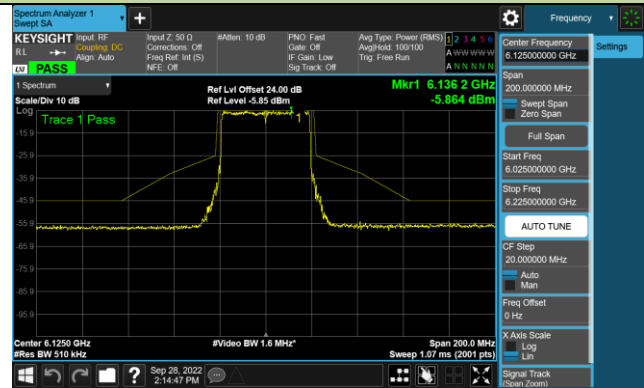

802.11ax-HE40 - Ant 1 (Nss = 1)

Channel 35 (6125MHz)