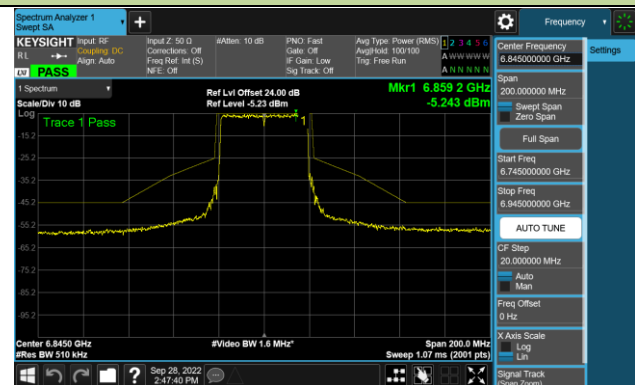

802.11ax-HE40 - Ant 0 (Nss = 1)

Channel 35 (6125MHz)

Channel 59 (6245MHz)

Channel 91 (6405MHz)

Channel 99 (6445MHz)

Channel 107 (6485MHz)

Channel 115 (6525MHz)

Channel 123 (6565MHz)

Channel 147 (6685MHz)

802.11ax-HE40 - Ant 0 (N_{ss} = 1)

Channel 179 (6845MHz)

Channel 187 (6885MHz)

Channel 195 (6925MHz)

Channel 211 (7005MHz)

Channel 227 (7085MHz)

802.11ax-HE80 - Ant 0 (Nss = 1)