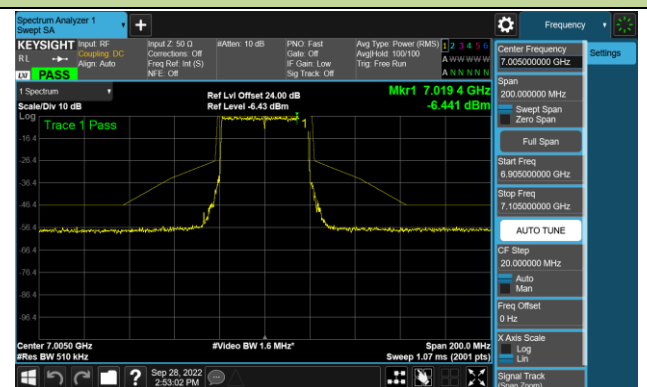

Channel 147 (6685MHz)

802.11ax-HE40 - Ant 0 (N_{ss} = 1)

Channel 179 (6845MHz)

Channel 187 (6885MHz)

Channel 195 (6925MHz)

Channel 211 (7005MHz)

Channel 227 (7085MHz)

802.11ax-HE80 - Ant 0 (Nss = 1)