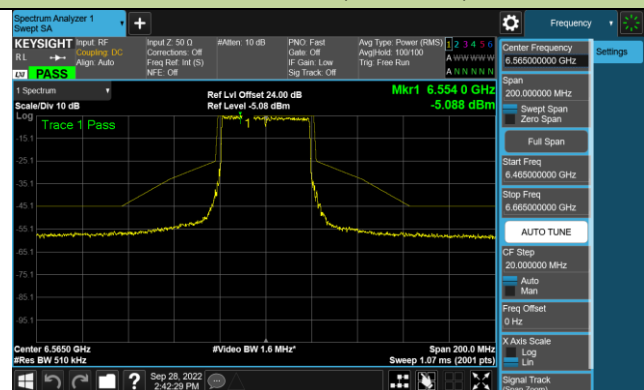

Channel 229 (7095MHz)

802.11ax-HE40 - Ant 1 (Nss = 1)

Channel 35 (6125MHz)

Channel 59 (6245MHz)

Channel 91 (6405MHz)

Channel 99 (6445MHz)

Channel 107 (6485MHz)

Channel 115 (6525MHz)

Channel 123 (6565MHz)

Channel 147 (6685MHz)

802.11ax-HE40 - Ant 1 (N_{ss} = 1)

Channel 179 (6845MHz)

Channel 187 (6885MHz)

Channel 195 (6925MHz)

Channel 211 (7005MHz)

Channel 211 (7085MHz)