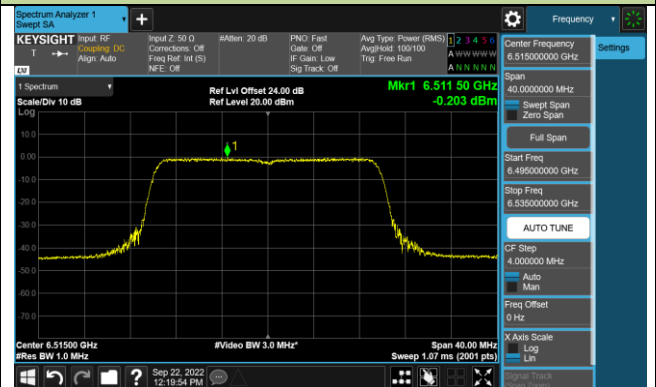

Channel 111 (6505MHz)

Channel 143 (6665MHz)

Channel 175 (6825MHz)

Channel 207 (6985MHz)

802.11ax-HE20 Power Spectral Density – Ant 0 (N_{ss}=2)

Channel 33 (6115MHz)

Channel 61 (6255MHz)

Channel 93 (6415MHz)

Channel 97 (6435MHz)

Channel 105 (6475MHz)

Channel 113 (6515MHz)

Channel 117 (6535MHz)

Channel 149 (6695MHz)

802.11ax-HE20 Power Spectral Density – Ant 0 (N_{SS}=2)

Channel 181 (6855MHz)

Channel 185 (6875MHz)