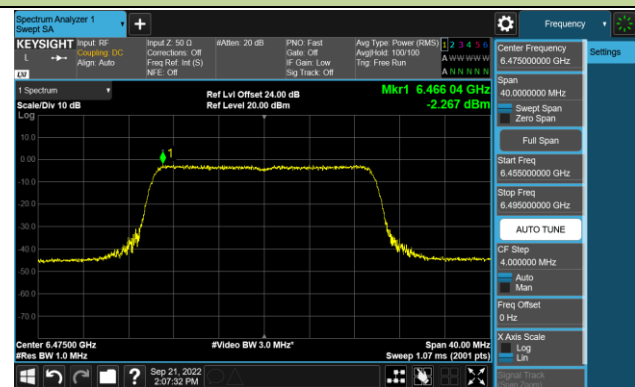

Channel 111 (6505MHz)

Channel 143 (6665MHz)

Channel 175 (6825MHz)

Channel 207 (6985MHz)

802.11ax-HE20 Power Spectral Density – Ant 1 (N_{ss}=1)

Channel 33 (6115MHz)

Channel 61 (6255MHz)

Channel 93 (6415MHz)

Channel 97 (6435MHz)

Channel 105 (6475MHz)

Channel 113 (6515MHz)

Channel 117 (6535MHz)

Channel 149 (6695MHz)

802.11ax-HE20 Power Spectral Density – Ant 1 (N_{ss}=1)

Channel 181 (6855MHz)

Channel 185 (6875MHz)