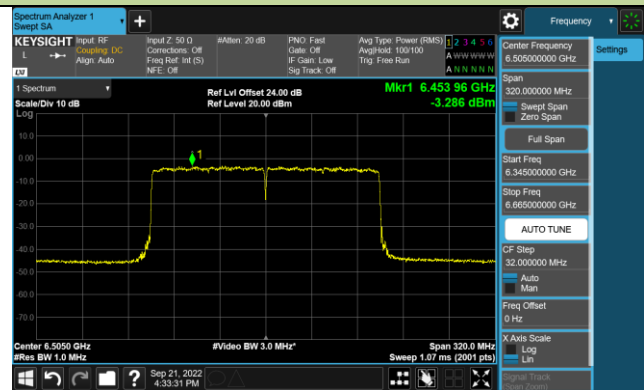

Channel 183 (6865MHz)

802.11ax-HE80 Power Spectral Density – Ant 0 (N_{SS}=1)

Channel 199 (6945MHz)

Channel 215 (7025MHz)

802.11ax-HE160 Power Spectral Density – Ant 0 (Nss=1)

Channel 47 (6185MHz)

Channel 79 (6345MHz)

Channel 111 (6505MHz)

Channel 143 (6665MHz)

Channel 175 (6825MHz)

Channel 207 (6985MHz)

802.11ax-HE20 Power Spectral Density – Ant 1 (N_{ss}=1)

Channel 33 (6115MHz)

Channel 61 (6255MHz)

Channel 93 (6415MHz)