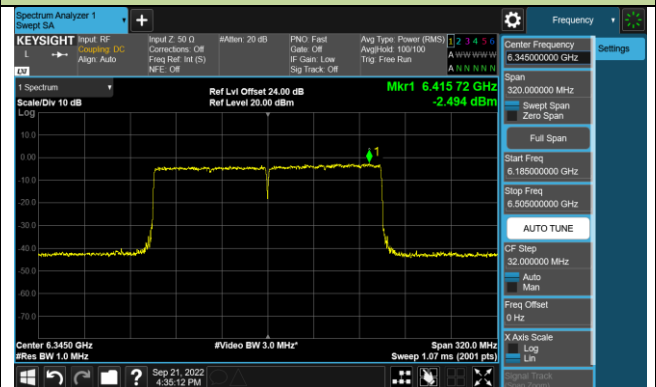

Channel 183 (6865MHz)

802.11ax-HE80 Power Spectral Density – Ant 0 (N_{SS}=1)

Channel 199 (6945MHz)

Channel 215 (7025MHz)

802.11ax-HE160 Power Spectral Density – Ant 0 (Nss=1)

Channel 47 (6185MHz)

Channel 79 (6345MHz)

Channel 111 (6505MHz)

Channel 143 (6665MHz)

Channel 175 (6825MHz)

Channel 207 (6985MHz)

802.11ax-HE20 Power Spectral Density – Ant 1 (N_{ss}=1)

Channel 33 (6115MHz)

Channel 61 (6255MHz)

Channel 93 (6415MHz)