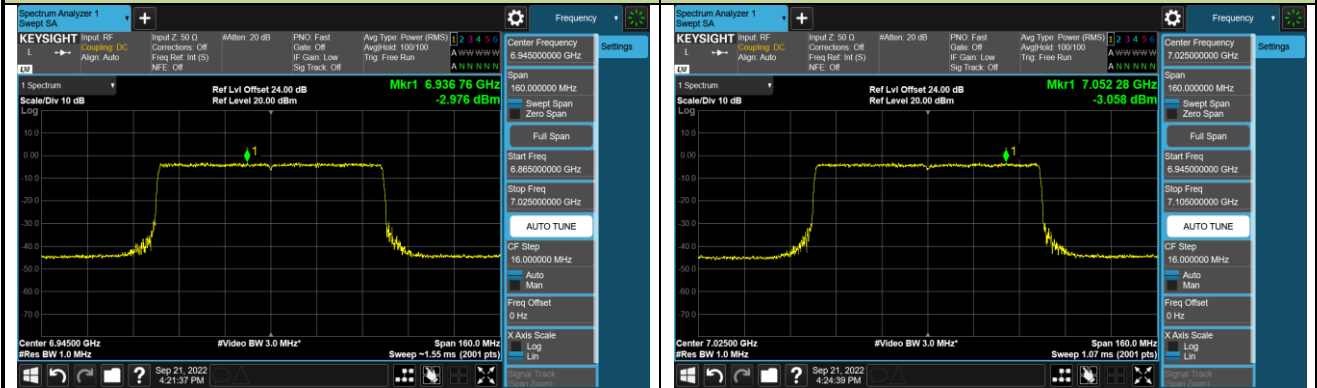

802.11ax-HE80 Power Spectral Density – Ant 0 (N_{ss}=1)

Channel 39 (6145MHz)

Channel 55 (6225MHz)

Channel 87 (6385MHz)

Channel 103 (6465MHz)

Channel 119 (6545MHz)

Channel 135 (6625MHz)

Channel 151 (6705MHz)

Channel 183 (6865MHz)

802.11ax-HE80 Power Spectral Density – Ant 0 (N_{SS}=1)

Channel 199 (6945MHz)

Channel 215 (7025MHz)

802.11ax-HE160 Power Spectral Density – Ant 0 (Nss=1)

Channel 47 (6185MHz)

Channel 79 (6345MHz)