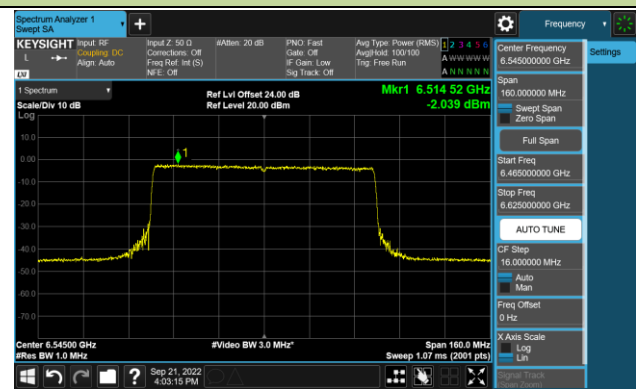

Channel 211 (7005MHz)

Channel 227 (7085MHz)

802.11ax-HE80 Power Spectral Density – Ant 1 (N_{ss}=1)

Channel 39 (6145MHz)

Channel 55 (6225MHz)

Channel 87 (6385MHz)

Channel 103 (6465MHz)

Channel 119 (6545MHz)