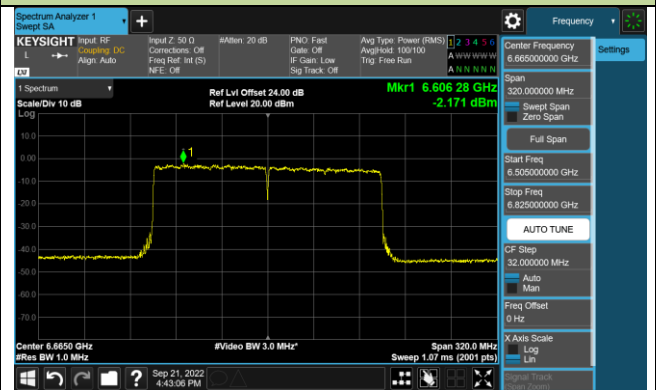

Channel 183 (6865MHz)

802.11ax-HE80 Power Spectral Density – Ant 0 (N_{SS}=1)

Channel 199 (6945MHz)

Channel 215 (7025MHz)

802.11ax-HE160 Power Spectral Density – Ant 0 (Nss=1)

Channel 47 (6185MHz)

Channel 79 (6345MHz)

Channel 111 (6505MHz)

Channel 143 (6665MHz)

Channel 175 (6825MHz)

Channel 207 (6985MHz)

802.11ax-HE20 Power Spectral Density – Ant 1 (N_{ss}=1)

Channel 33 (6115MHz)

Channel 61 (6255MHz)

Channel 93 (6415MHz)