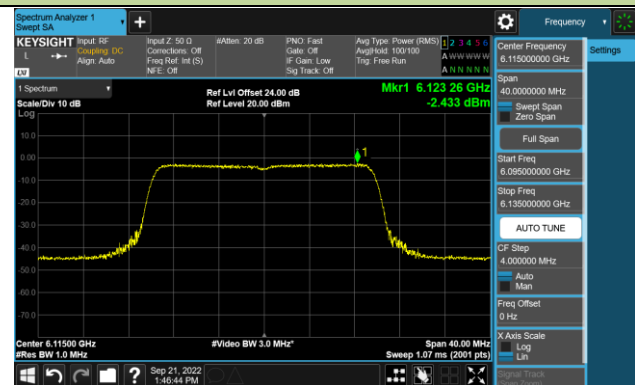

Channel 111 (6505MHz)

Channel 143 (6665MHz)

Channel 175 (6825MHz)

Channel 207 (6985MHz)

802.11ax-HE20 Power Spectral Density – Ant 1 (N_{ss}=1)

Channel 33 (6115MHz)

Channel 61 (6255MHz)

Channel 93 (6415MHz)

Channel 97 (6435MHz)

Channel 105 (6475MHz)

Channel 113 (6515MHz)

Channel 117 (6535MHz)

Channel 149 (6695MHz)

802.11ax-HE20 Power Spectral Density – Ant 1 (N_{ss}=1)

Channel 181 (6855MHz)

Channel 185 (6875MHz)