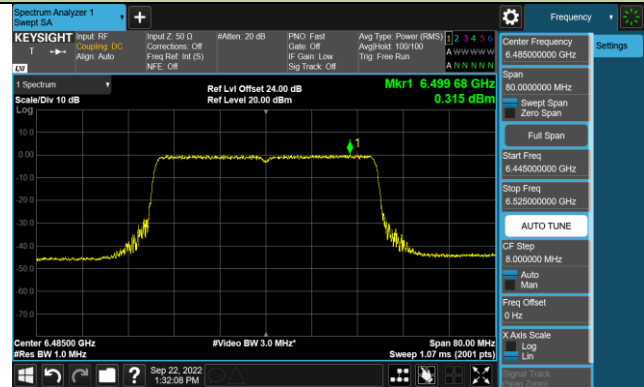

Channel 97 (6435MHz)

Channel 105 (6475MHz)

Channel 113 (6515MHz)

Channel 117 (6535MHz)

Channel 149 (6695MHz)

802.11ax-HE20 Power Spectral Density – Ant 0 (N_{SS}=2)

Channel 181 (6855MHz)

Channel 185 (6875MHz)

Channel 189 (6895MHz)

Channel 213 (7015MHz)

Channel 229 (7095MHz)

802.11ax-HE40 Power Spectral Density – Ant 0 (N_{ss}=2)

Channel 35 (6125MHz)

Channel 59 (6245MHz)

Channel 91 (6405MHz)

Channel 99 (6445MHz)

Channel 107 (6485MHz)

Channel 115 (6525MHz)

Channel 123 (6565MHz)

Channel 147 (6685MHz)