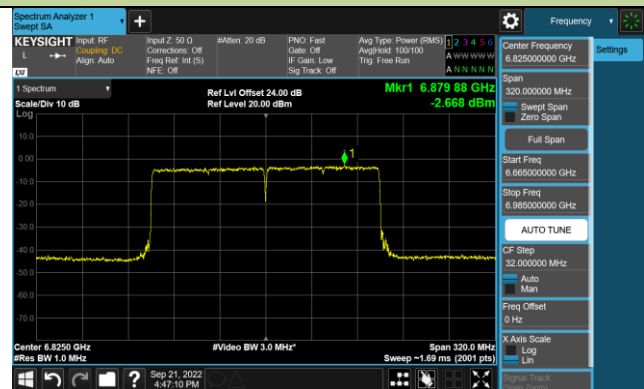

Channel 183 (6865MHz)

802.11ax-HE80 Power Spectral Density – Ant 0 (N_{SS}=1)

Channel 199 (6945MHz)

Channel 215 (7025MHz)

802.11ax-HE160 Power Spectral Density – Ant 0 (Nss=1)

Channel 47 (6185MHz)

Channel 79 (6345MHz)

Channel 111 (6505MHz)

Channel 143 (6665MHz)

Channel 175 (6825MHz)

Channel 207 (6985MHz)

802.11ax-HE20 Power Spectral Density – Ant 1 (N_{ss}=1)

Channel 33 (6115MHz)

Channel 61 (6255MHz)

Channel 93 (6415MHz)