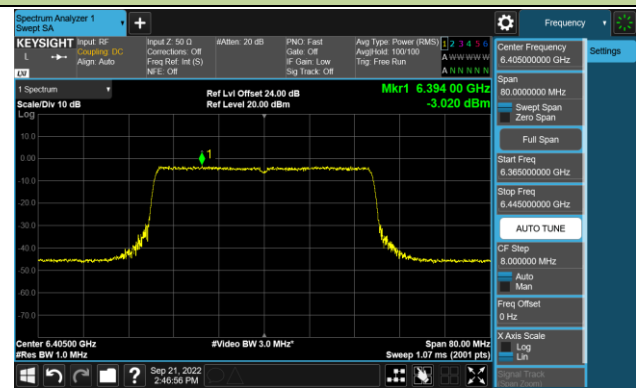

Channel 189 (6895MHz)

Channel 213 (7015MHz)

Channel 229 (7095MHz)

802.11ax-HE40 Power Spectral Density – Ant 1 (Nss=1)

Channel 35 (6125MHz)

Channel 59 (6245MHz)

Channel 91 (6405MHz)

Channel 99 (6445MHz)