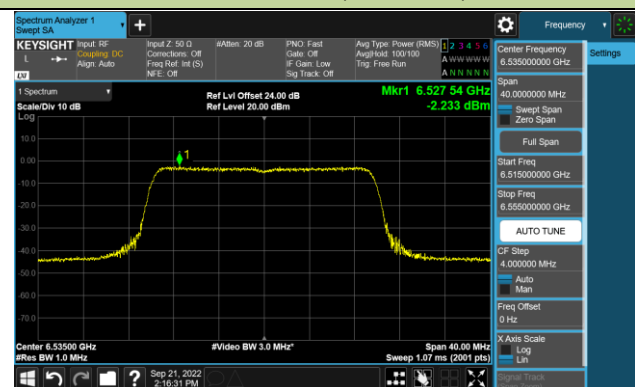

Channel 97 (6435MHz)

Channel 105 (6475MHz)

Channel 113 (6515MHz)

Channel 117 (6535MHz)

Channel 149 (6695MHz)

802.11ax-HE20 Power Spectral Density – Ant 1 (N_{ss}=1)

Channel 181 (6855MHz)

Channel 185 (6875MHz)

Channel 189 (6895MHz)

Channel 213 (7015MHz)

Channel 229 (7095MHz)

802.11ax-HE40 Power Spectral Density – Ant 1 (Nss=1)

Channel 35 (6125MHz)

Channel 59 (6245MHz)

Channel 91 (6405MHz)

Channel 99 (6445MHz)