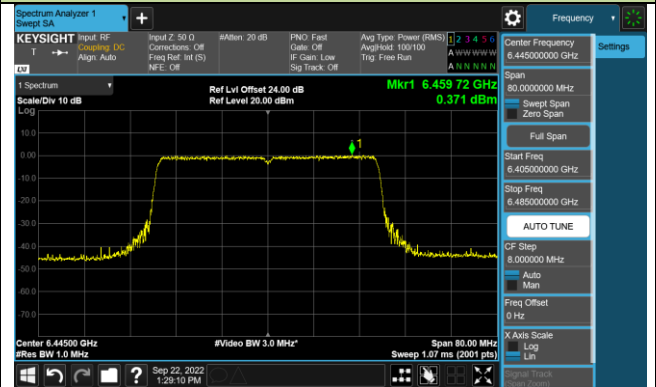

Channel 97 (6435MHz)

Channel 105 (6475MHz)

Channel 113 (6515MHz)

Channel 117 (6535MHz)

Channel 149 (6695MHz)

802.11ax-HE20 Power Spectral Density – Ant 0 (N_{SS}=2)

Channel 181 (6855MHz)

Channel 185 (6875MHz)

Channel 189 (6895MHz)

Channel 213 (7015MHz)

Channel 229 (7095MHz)

802.11ax-HE40 Power Spectral Density – Ant 0 (N_{ss}=2)

Channel 35 (6125MHz)

Channel 59 (6245MHz)

Channel 91 (6405MHz)

Channel 99 (6445MHz)

Channel 107 (6485MHz)

Channel 115 (6525MHz)

Channel 123 (6565MHz)

Channel 147 (6685MHz)