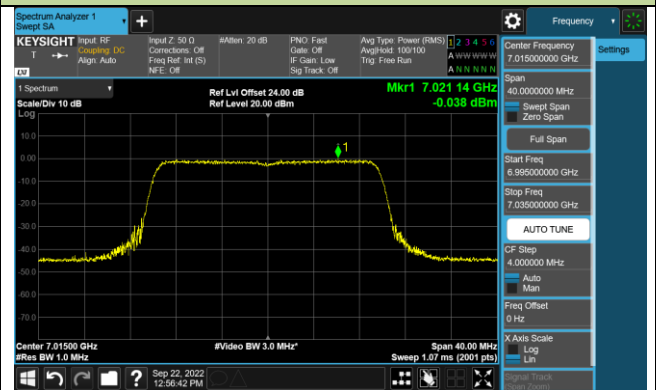

Channel 97 (6435MHz)

Channel 105 (6475MHz)

Channel 113 (6515MHz)

Channel 117 (6535MHz)

Channel 149 (6695MHz)

802.11ax-HE20 Power Spectral Density – Ant 0 (N_{SS}=2)

Channel 181 (6855MHz)

Channel 185 (6875MHz)

Channel 189 (6895MHz)

Channel 213 (7015MHz)

Channel 229 (7095MHz)

802.11ax-HE40 Power Spectral Density – Ant 0 (N_{ss}=2)

Channel 35 (6125MHz)

Channel 59 (6245MHz)

Channel 91 (6405MHz)

Channel 99 (6445MHz)