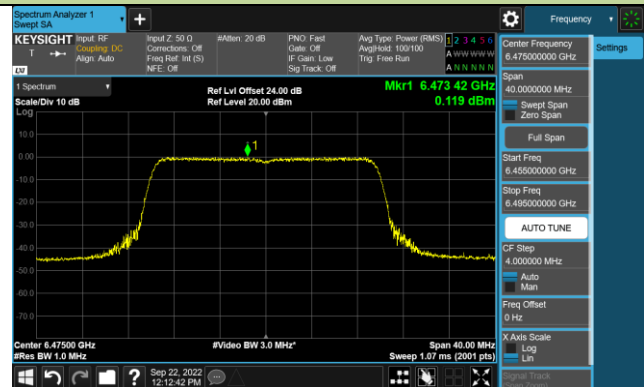

Channel 111 (6505MHz)

Channel 143 (6665MHz)

Channel 175 (6825MHz)

Channel 207 (6985MHz)

802.11ax-HE20 Power Spectral Density – Ant 0 (N_{ss}=2)

Channel 33 (6115MHz)

Channel 61 (6255MHz)

Channel 93 (6415MHz)

Channel 97 (6435MHz)

Channel 105 (6475MHz)

Channel 113 (6515MHz)

Channel 117 (6535MHz)

Channel 149 (6695MHz)

802.11ax-HE20 Power Spectral Density – Ant 0 (N_{SS}=2)

Channel 181 (6855MHz)

Channel 185 (6875MHz)