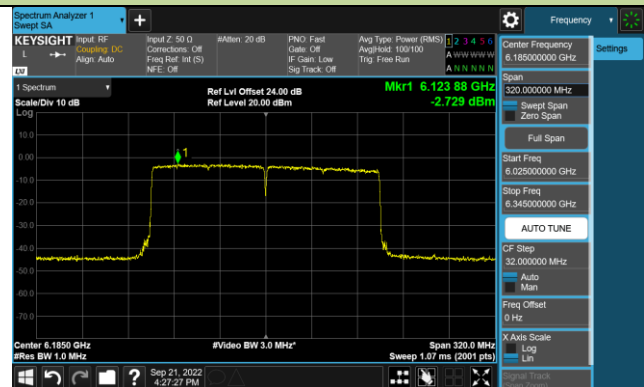

Channel 183 (6865MHz)

802.11ax-HE80 Power Spectral Density – Ant 0 (N_{SS}=1)

Channel 199 (6945MHz)

Channel 215 (7025MHz)

802.11ax-HE160 Power Spectral Density – Ant 0 (Nss=1)

Channel 47 (6185MHz)

Channel 79 (6345MHz)

Channel 111 (6505MHz)

Channel 143 (6665MHz)

Channel 175 (6825MHz)

Channel 207 (6985MHz)

802.11ax-HE20 Power Spectral Density – Ant 1 (N_{ss}=1)

Channel 33 (6115MHz)

Channel 61 (6255MHz)

Channel 93 (6415MHz)