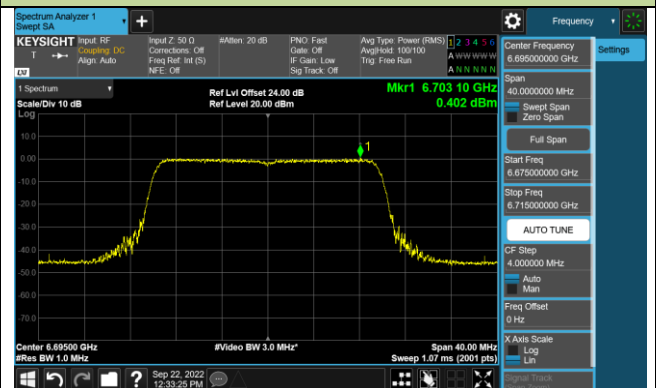

Channel 97 (6435MHz)

Channel 105 (6475MHz)

Channel 113 (6515MHz)

Channel 117 (6535MHz)

Channel 149 (6695MHz)

802.11ax-HE20 Power Spectral Density – Ant 0 (N_{SS}=2)

Channel 181 (6855MHz)

Channel 185 (6875MHz)

Channel 189 (6895MHz)

Channel 213 (7015MHz)

Channel 229 (7095MHz)

802.11ax-HE40 Power Spectral Density – Ant 0 (N_{ss}=2)

Channel 35 (6125MHz)

Channel 59 (6245MHz)

Channel 91 (6405MHz)

Channel 99 (6445MHz)