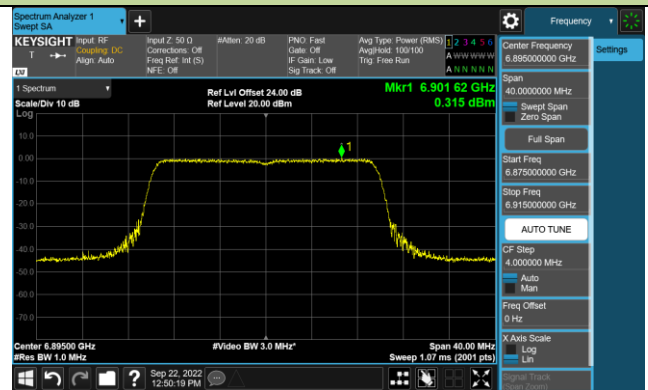

Channel 97 (6435MHz)

Channel 105 (6475MHz)

Channel 113 (6515MHz)

Channel 117 (6535MHz)

Channel 149 (6695MHz)

802.11ax-HE20 Power Spectral Density – Ant 0 (N_{SS}=2)

Channel 181 (6855MHz)

Channel 185 (6875MHz)

Channel 189 (6895MHz)

Channel 213 (7015MHz)

Channel 229 (7095MHz)

802.11ax-HE40 Power Spectral Density – Ant 0 (N_{ss}=2)

Channel 35 (6125MHz)

Channel 59 (6245MHz)

Channel 91 (6405MHz)

Channel 99 (6445MHz)