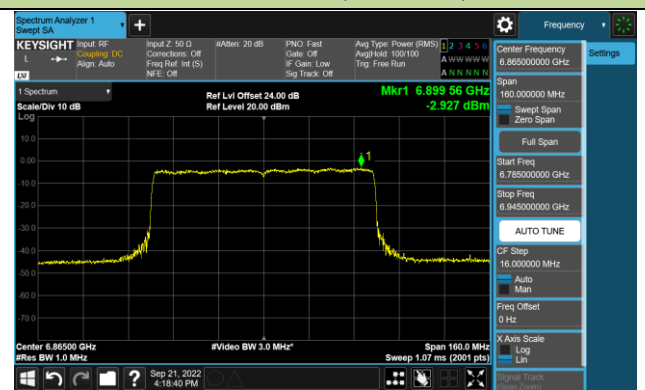

Channel 183 (6865MHz)