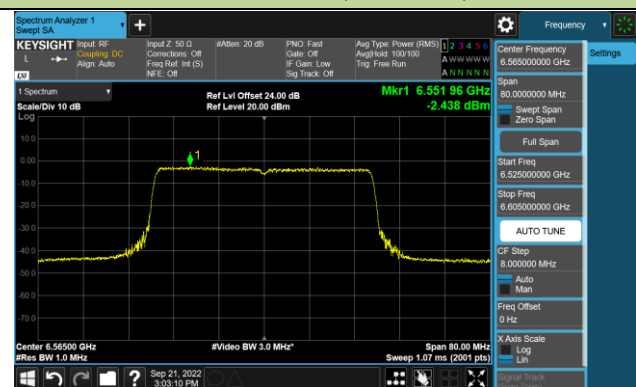

Channel 189 (6895MHz)

Channel 213 (7015MHz)

Channel 229 (7095MHz)

802.11ax-HE40 Power Spectral Density – Ant 1 (Nss=1)

Channel 35 (6125MHz)

Channel 59 (6245MHz)

Channel 91 (6405MHz)

Channel 99 (6445MHz)

Channel 107 (6485MHz)

Channel 115 (6525MHz)

Channel 123 (6565MHz)

Channel 147 (6685MHz)

802.11ax-HE40 Power Spectral Density – Ant 1 (N_{ss}=1)

Channel 179 (6845MHz)

Channel 187 (6885MHz)

Channel 195 (6925MHz)