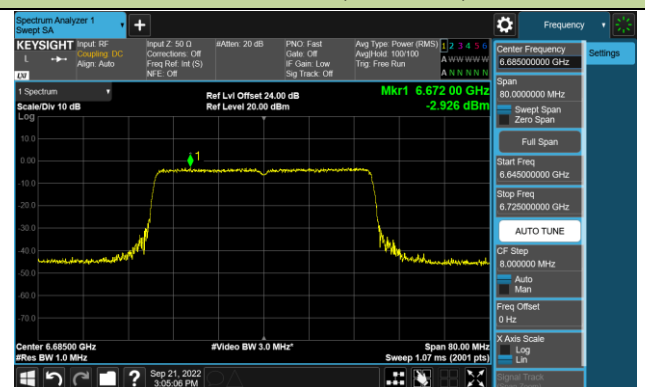

Channel 107 (6485MHz)

Channel 115 (6525MHz)

Channel 123 (6565MHz)

Channel 147 (6685MHz)

802.11ax-HE40 Power Spectral Density – Ant 1 (N_{ss}=1)

Channel 179 (6845MHz)

Channel 187 (6885MHz)

Channel 195 (6925MHz)

Channel 211 (7005MHz)

Channel 227 (7085MHz)

802.11ax-HE80 Power Spectral Density – Ant 1 (N_{ss}=1)

Channel 39 (6145MHz)

Channel 55 (6225MHz)

Channel 87 (6385MHz)

Channel 103 (6465MHz)

Channel 119 (6545MHz)