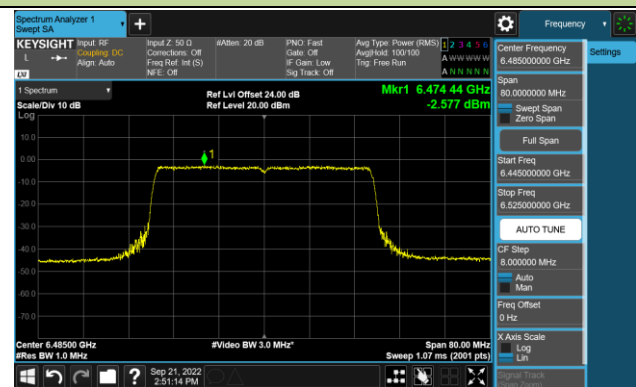

Channel 107 (6485MHz)