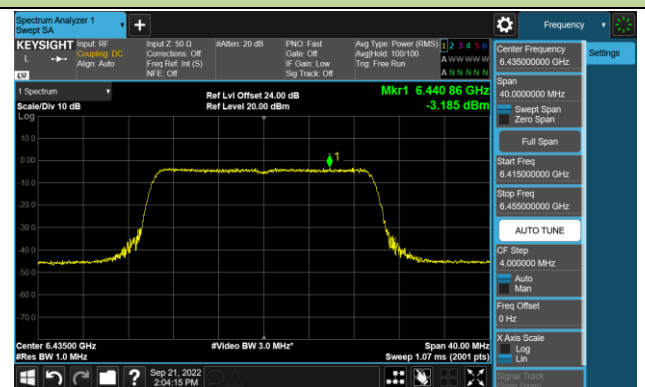

Channel 111 (6505MHz)

Channel 143 (6665MHz)

Channel 175 (6825MHz)

Channel 207 (6985MHz)

802.11ax-HE20 Power Spectral Density – Ant 1 (N_{ss}=1)

Channel 33 (6115MHz)

Channel 61 (6255MHz)

Channel 93 (6415MHz)

Channel 97 (6435MHz)

Channel 105 (6475MHz)

Channel 113 (6515MHz)

Channel 117 (6535MHz)

Channel 149 (6695MHz)

802.11ax-HE20 Power Spectral Density – Ant 1 (N_{ss}=1)

Channel 181 (6855MHz)

Channel 185 (6875MHz)