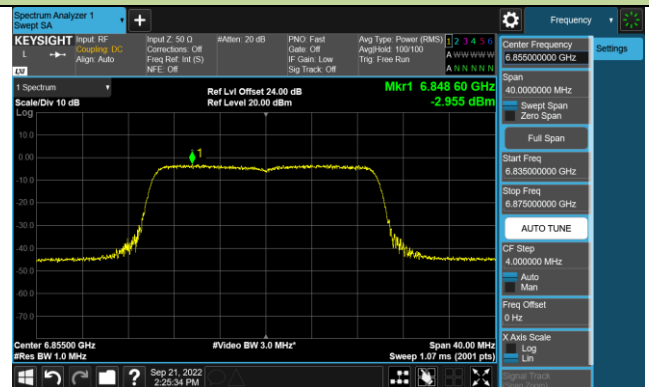

Channel 97 (6435MHz)

Channel 105 (6475MHz)

Channel 113 (6515MHz)

Channel 117 (6535MHz)

Channel 149 (6695MHz)

802.11ax-HE20 Power Spectral Density – Ant 1 (N_{ss}=1)

Channel 181 (6855MHz)

Channel 185 (6875MHz)

Channel 189 (6895MHz)

Channel 213 (7015MHz)

Channel 229 (7095MHz)

802.11ax-HE40 Power Spectral Density – Ant 1 (Nss=1)

Channel 35 (6125MHz)

Channel 59 (6245MHz)

Channel 91 (6405MHz)

Channel 99 (6445MHz)