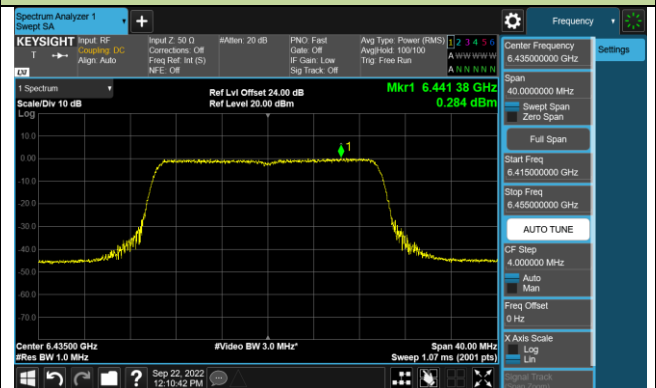

Channel 111 (6505MHz)

Channel 143 (6665MHz)

Channel 175 (6825MHz)

Channel 207 (6985MHz)

802.11ax-HE20 Power Spectral Density – Ant 0 (N_{ss}=2)

Channel 33 (6115MHz)

Channel 61 (6255MHz)

Channel 93 (6415MHz)

Channel 97 (6435MHz)

Channel 105 (6475MHz)

Channel 113 (6515MHz)

Channel 117 (6535MHz)

Channel 149 (6695MHz)

802.11ax-HE20 Power Spectral Density – Ant 0 (N_{SS}=2)

Channel 181 (6855MHz)

Channel 185 (6875MHz)