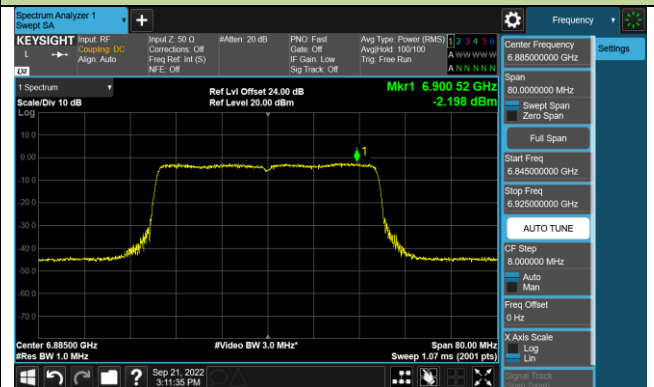

Channel 107 (6485MHz)

Channel 115 (6525MHz)

Channel 123 (6565MHz)

Channel 147 (6685MHz)

802.11ax-HE40 Power Spectral Density – Ant 1 (N_{ss}=1)

Channel 179 (6845MHz)

Channel 187 (6885MHz)

Channel 195 (6925MHz)

Channel 211 (7005MHz)

Channel 227 (7085MHz)

802.11ax-HE80 Power Spectral Density – Ant 1 (N_{ss}=1)

Channel 39 (6145MHz)

Channel 55 (6225MHz)

Channel 87 (6385MHz)

Channel 103 (6465MHz)

Channel 119 (6545MHz)