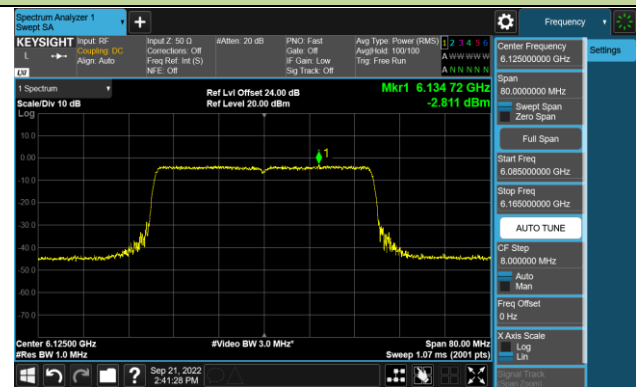

Channel 189 (6895MHz)

Channel 213 (7015MHz)

Channel 229 (7095MHz)

802.11ax-HE40 Power Spectral Density – Ant 1 (Nss=1)

Channel 35 (6125MHz)

Channel 59 (6245MHz)

Channel 91 (6405MHz)

Channel 99 (6445MHz)