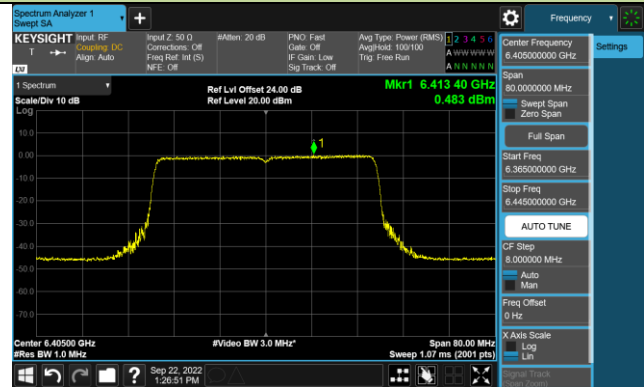

Channel 97 (6435MHz)

Channel 105 (6475MHz)

Channel 113 (6515MHz)

Channel 117 (6535MHz)

Channel 149 (6695MHz)

802.11ax-HE20 Power Spectral Density – Ant 0 (N_{SS}=2)

Channel 181 (6855MHz)

Channel 185 (6875MHz)

Channel 189 (6895MHz)

Channel 213 (7015MHz)

Channel 229 (7095MHz)

802.11ax-HE40 Power Spectral Density – Ant 0 (N_{ss}=2)

Channel 35 (6125MHz)

Channel 59 (6245MHz)

Channel 91 (6405MHz)

Channel 99 (6445MHz)

Channel 107 (6485MHz)

Channel 115 (6525MHz)

Channel 123 (6565MHz)

Channel 147 (6685MHz)