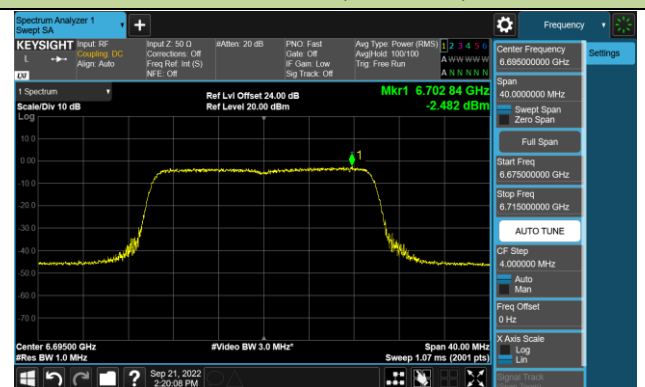

Channel 97 (6435MHz)

Channel 105 (6475MHz)

Channel 113 (6515MHz)

Channel 117 (6535MHz)

Channel 149 (6695MHz)

802.11ax-HE20 Power Spectral Density – Ant 1 (N_{ss}=1)

Channel 181 (6855MHz)

Channel 185 (6875MHz)

Channel 189 (6895MHz)

Channel 213 (7015MHz)

Channel 229 (7095MHz)

802.11ax-HE40 Power Spectral Density – Ant 1 (Nss=1)

Channel 35 (6125MHz)

Channel 59 (6245MHz)

Channel 91 (6405MHz)

Channel 99 (6445MHz)