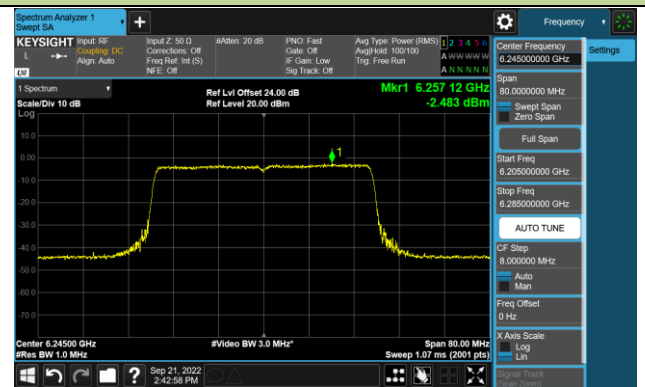

Channel 189 (6895MHz)

Channel 213 (7015MHz)

Channel 229 (7095MHz)

802.11ax-HE40 Power Spectral Density – Ant 1 (Nss=1)

Channel 35 (6125MHz)

Channel 59 (6245MHz)

Channel 91 (6405MHz)

Channel 99 (6445MHz)

Channel 107 (6485MHz)

Channel 115 (6525MHz)

Channel 123 (6565MHz)

Channel 147 (6685MHz)

802.11ax-HE40 Power Spectral Density – Ant 1 (N_{ss}=1)

Channel 179 (6845MHz)

Channel 187 (6885MHz)

Channel 195 (6925MHz)