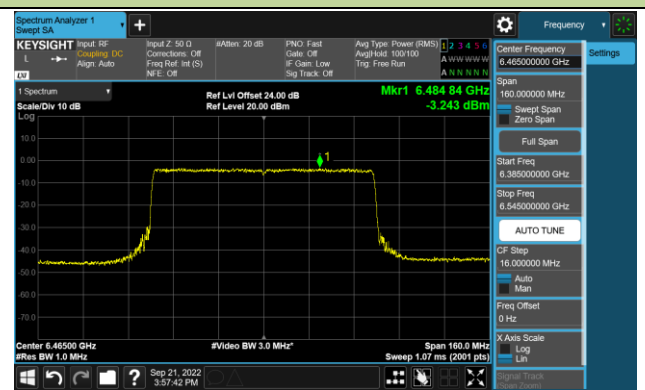

Channel 211 (7005MHz)

Channel 227 (7085MHz)

802.11ax-HE80 Power Spectral Density – Ant 1 (N_{ss}=1)

Channel 39 (6145MHz)

Channel 55 (6225MHz)

Channel 87 (6385MHz)

Channel 103 (6465MHz)

Channel 119 (6545MHz)

Channel 135 (6625MHz)

Channel 151 (6705MHz)

Channel 183 (6865MHz)

802.11ax-HE80 Power Spectral Density – Ant 1 (N_{SS}=1)

802.11ax-HE160 Power Spectral Density – Ant 1 (Nss=1)

Channel 47 (6185MHz)

Channel 79 (6345MHz)