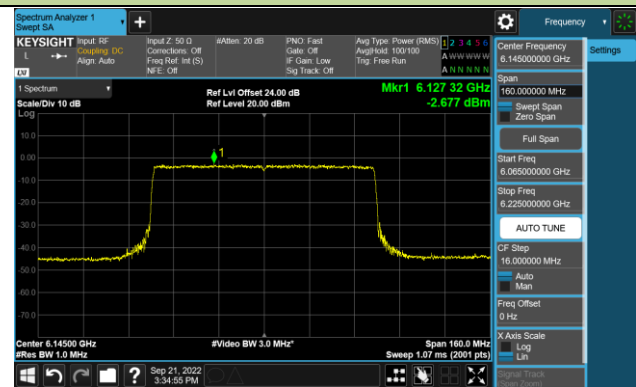

Channel 211 (7005MHz)

Channel 227 (7085MHz)

802.11ax-HE80 Power Spectral Density – Ant 1 (N_{ss}=1)

Channel 39 (6145MHz)

Channel 55 (6225MHz)

Channel 87 (6385MHz)

Channel 103 (6465MHz)

Channel 119 (6545MHz)