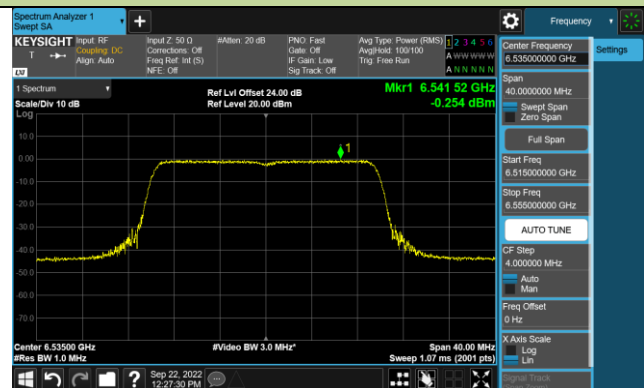

Channel 97 (6435MHz)

Channel 105 (6475MHz)

Channel 113 (6515MHz)

Channel 117 (6535MHz)

Channel 149 (6695MHz)

802.11ax-HE20 Power Spectral Density – Ant 0 (N_{SS}=2)

Channel 181 (6855MHz)

Channel 185 (6875MHz)

Channel 189 (6895MHz)

Channel 213 (7015MHz)

Channel 229 (7095MHz)

802.11ax-HE40 Power Spectral Density – Ant 0 (N_{ss}=2)

Channel 35 (6125MHz)

Channel 59 (6245MHz)

Channel 91 (6405MHz)

Channel 99 (6445MHz)