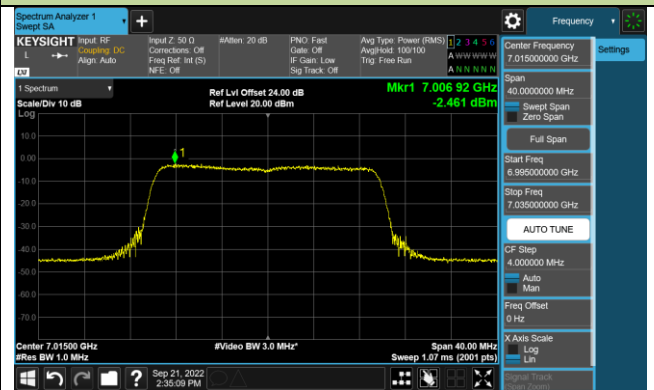

Channel 97 (6435MHz)

Channel 105 (6475MHz)

Channel 113 (6515MHz)

Channel 117 (6535MHz)

Channel 149 (6695MHz)

802.11ax-HE20 Power Spectral Density – Ant 1 (N_{ss}=1)

Channel 181 (6855MHz)

Channel 185 (6875MHz)

Channel 189 (6895MHz)

Channel 213 (7015MHz)

Channel 229 (7095MHz)

802.11ax-HE40 Power Spectral Density – Ant 1 (Nss=1)

Channel 35 (6125MHz)

Channel 59 (6245MHz)

Channel 91 (6405MHz)

Channel 99 (6445MHz)