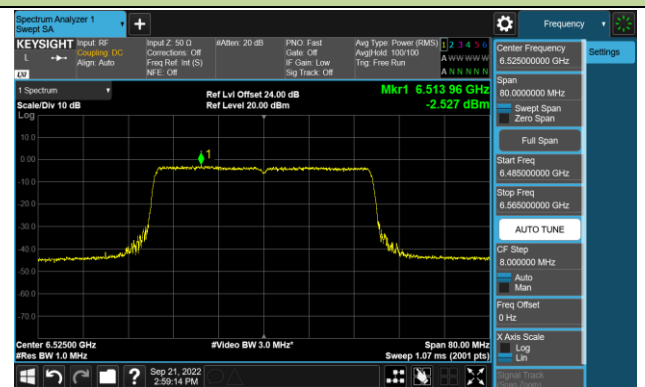

Channel 189 (6895MHz)

Channel 213 (7015MHz)

Channel 229 (7095MHz)

802.11ax-HE40 Power Spectral Density – Ant 1 (Nss=1)

Channel 35 (6125MHz)

Channel 59 (6245MHz)

Channel 91 (6405MHz)

Channel 99 (6445MHz)

Channel 107 (6485MHz)

Channel 115 (6525MHz)

Channel 123 (6565MHz)

Channel 147 (6685MHz)

802.11ax-HE40 Power Spectral Density – Ant 1 (N_{ss}=1)

Channel 179 (6845MHz)

Channel 187 (6885MHz)

Channel 195 (6925MHz)