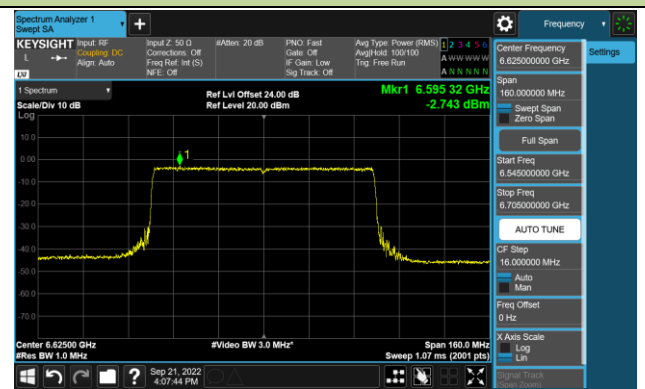

Channel 135 (6625MHz)