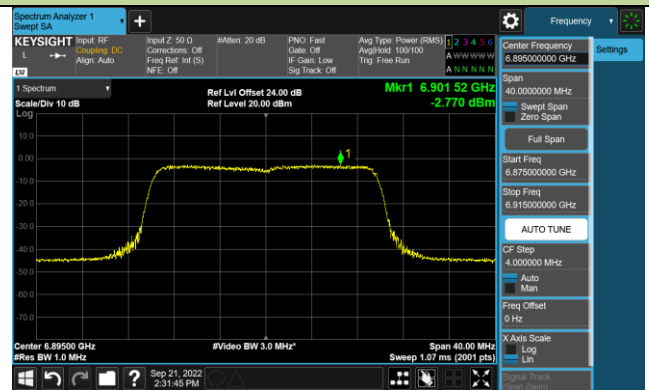

Channel 97 (6435MHz)

Channel 105 (6475MHz)

Channel 113 (6515MHz)

Channel 117 (6535MHz)

Channel 149 (6695MHz)

802.11ax-HE20 Power Spectral Density – Ant 1 (N_{ss}=1)

Channel 181 (6855MHz)

Channel 185 (6875MHz)

Channel 189 (6895MHz)

Channel 213 (7015MHz)

Channel 229 (7095MHz)

802.11ax-HE40 Power Spectral Density – Ant 1 (Nss=1)

Channel 35 (6125MHz)

Channel 59 (6245MHz)

Channel 91 (6405MHz)

Channel 99 (6445MHz)