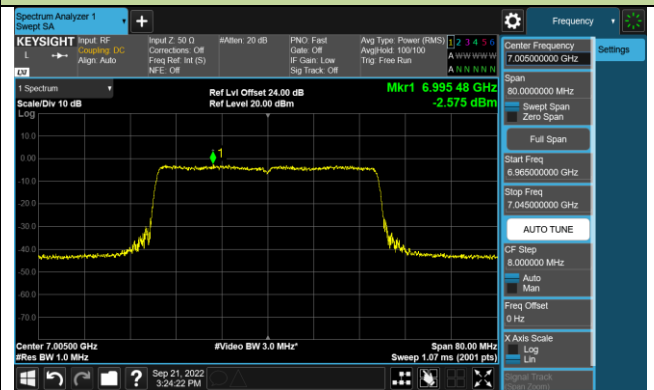

Channel 107 (6485MHz)

Channel 115 (6525MHz)

Channel 123 (6565MHz)

Channel 147 (6685MHz)

802.11ax-HE40 Power Spectral Density – Ant 1 (N_{ss}=1)

Channel 179 (6845MHz)

Channel 187 (6885MHz)

Channel 195 (6925MHz)

Channel 211 (7005MHz)

Channel 227 (7085MHz)

802.11ax-HE80 Power Spectral Density – Ant 1 (N_{ss}=1)

Channel 39 (6145MHz)

Channel 55 (6225MHz)

Channel 87 (6385MHz)

Channel 103 (6465MHz)

Channel 119 (6545MHz)