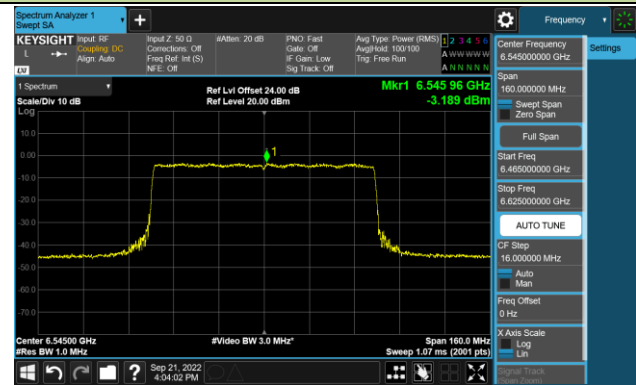

802.11ax-HE80 Power Spectral Density – Ant 0 (N_{ss}=1)

Channel 39 (6145MHz)

Channel 55 (6225MHz)

Channel 87 (6385MHz)

Channel 103 (6465MHz)

Channel 119 (6545MHz)

Channel 135 (6625MHz)

Channel 151 (6705MHz)

Channel 183 (6865MHz)

802.11ax-HE80 Power Spectral Density – Ant 0 (N_{SS}=1)

Channel 199 (6945MHz)

Channel 215 (7025MHz)

802.11ax-HE160 Power Spectral Density – Ant 0 (Nss=1)

Channel 47 (6185MHz)

Channel 79 (6345MHz)