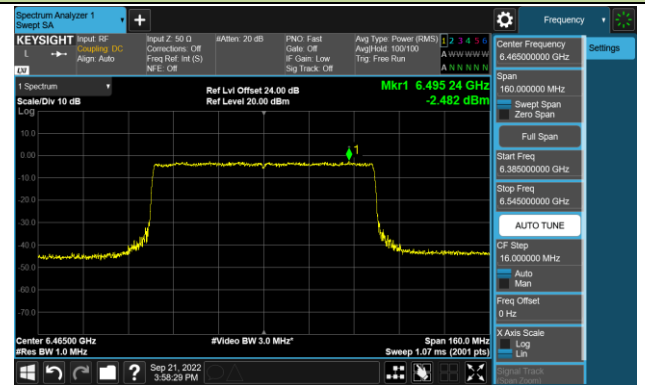

802.11ax-HE80 Power Spectral Density – Ant 0 (N_{ss}=1)

Channel 39 (6145MHz)

Channel 55 (6225MHz)

Channel 87 (6385MHz)

Channel 103 (6465MHz)

Channel 119 (6545MHz)

Channel 135 (6625MHz)

Channel 151 (6705MHz)

Channel 183 (6865MHz)

802.11ax-HE80 Power Spectral Density – Ant 0 (N_{SS}=1)

Channel 199 (6945MHz)

Channel 215 (7025MHz)

802.11ax-HE160 Power Spectral Density – Ant 0 (Nss=1)

Channel 47 (6185MHz)

Channel 79 (6345MHz)