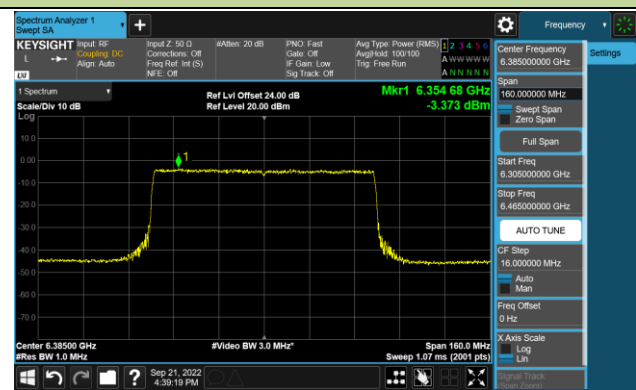

Channel 211 (7005MHz)

Channel 227 (7085MHz)

802.11ax-HE80 Power Spectral Density – Ant 1 (N_{ss}=1)

Channel 39 (6145MHz)

Channel 55 (6225MHz)

Channel 87 (6385MHz)

Channel 103 (6465MHz)

Channel 119 (6545MHz)