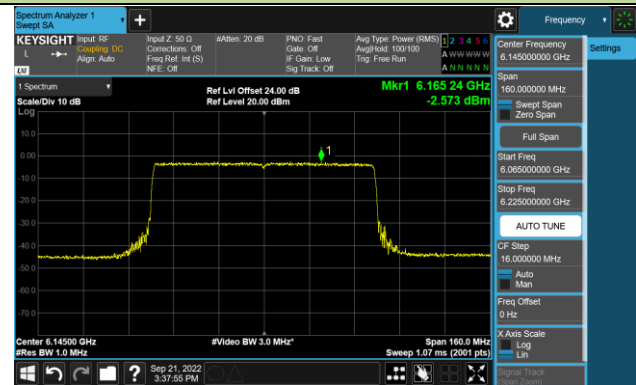

802.11ax-HE80 Power Spectral Density – Ant 0 (N_{ss}=1)

Channel 39 (6145MHz)

Channel 55 (6225MHz)

Channel 87 (6385MHz)

Channel 103 (6465MHz)

Channel 119 (6545MHz)

Channel 135 (6625MHz)

Channel 151 (6705MHz)

Channel 183 (6865MHz)

802.11ax-HE80 Power Spectral Density – Ant 0 (N_{SS}=1)

Channel 199 (6945MHz)

Channel 215 (7025MHz)

802.11ax-HE160 Power Spectral Density – Ant 0 (Nss=1)

Channel 47 (6185MHz)

Channel 79 (6345MHz)