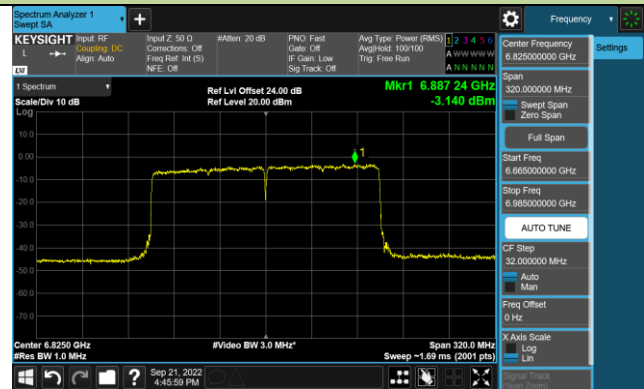

Channel 175 (6825MHz)