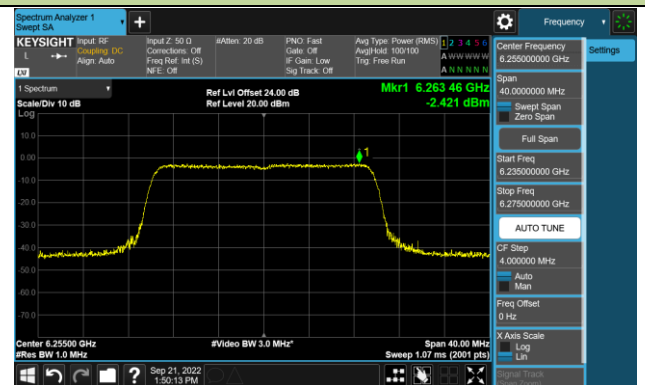

Channel 111 (6505MHz)

Channel 143 (6665MHz)

Channel 175 (6825MHz)

Channel 207 (6985MHz)

802.11ax-HE20 Power Spectral Density – Ant 1 (N_{ss}=1)

Channel 33 (6115MHz)

Channel 61 (6255MHz)

Channel 93 (6415MHz)

Channel 97 (6435MHz)

Channel 105 (6475MHz)

Channel 113 (6515MHz)

Channel 117 (6535MHz)

Channel 149 (6695MHz)

802.11ax-HE20 Power Spectral Density – Ant 1 (N_{ss}=1)

Channel 181 (6855MHz)

Channel 185 (6875MHz)