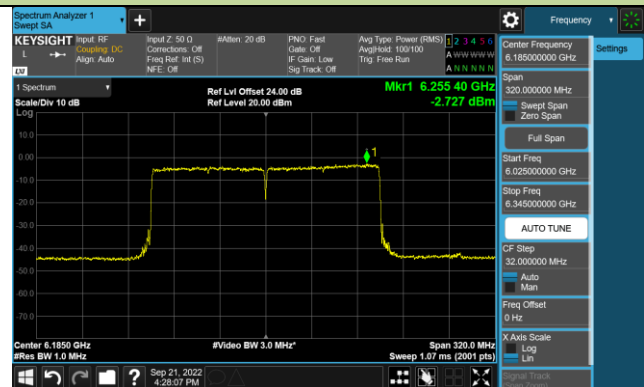

Channel 135 (6625MHz)

Channel 151 (6705MHz)

Channel 183 (6865MHz)

802.11ax-HE80 Power Spectral Density – Ant 1 (N_{SS}=1)

802.11ax-HE160 Power Spectral Density – Ant 1 (Nss=1)

Channel 47 (6185MHz)

Channel 79 (6345MHz)