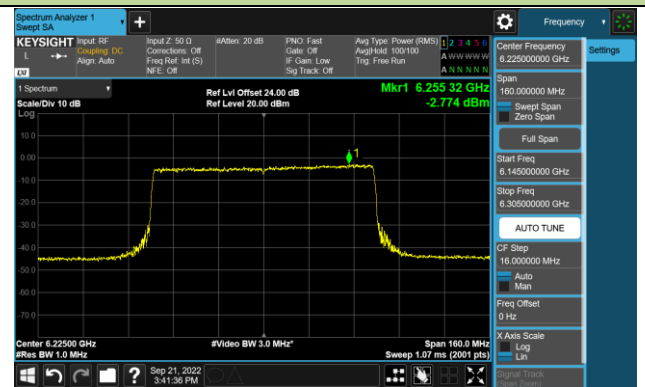

Channel 211 (7005MHz)

Channel 227 (7085MHz)

802.11ax-HE80 Power Spectral Density – Ant 1 (N_{ss}=1)

Channel 39 (6145MHz)

Channel 55 (6225MHz)

Channel 87 (6385MHz)

Channel 103 (6465MHz)

Channel 119 (6545MHz)