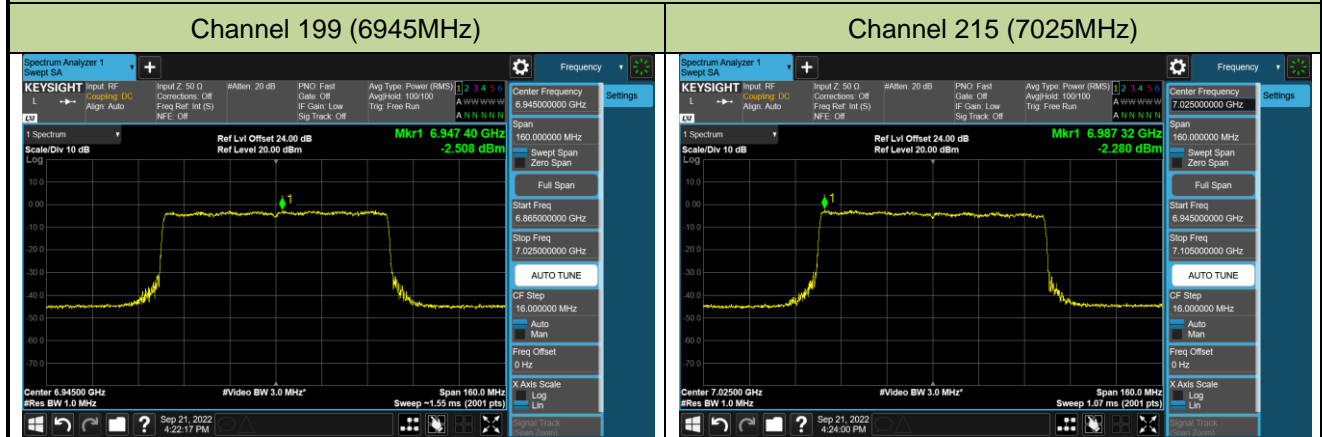

Channel 135 (6625MHz)

Channel 151 (6705MHz)

Channel 183 (6865MHz)

802.11ax-HE80 Power Spectral Density – Ant 1 (N_{SS}=1)

802.11ax-HE160 Power Spectral Density – Ant 1 (Nss=1)

Channel 47 (6185MHz)

Channel 79 (6345MHz)

Channel 111 (6505MHz)

Channel 143 (6665MHz)

Channel 175 (6825MHz)

Channel 207 (6985MHz)

802.11ax-HE20 Power Spectral Density – Ant 0 (N_{ss}=2)

Channel 33 (6115MHz)

Channel 61 (6255MHz)

Channel 93 (6415MHz)