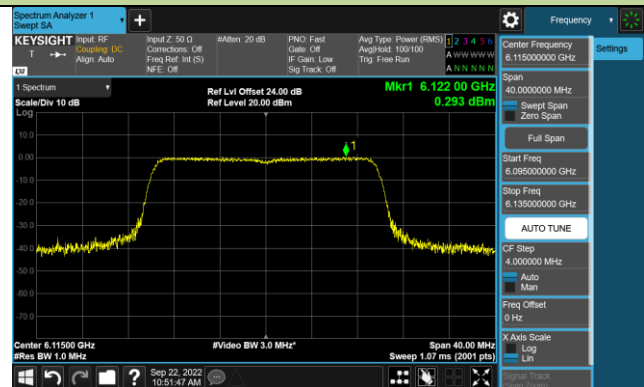

Channel 111 (6505MHz)

Channel 143 (6665MHz)

Channel 175 (6825MHz)

Channel 207 (6985MHz)

802.11ax-HE20 Power Spectral Density – Ant 0 (N_{ss}=2)

Channel 33 (6115MHz)

Channel 61 (6255MHz)

Channel 93 (6415MHz)

Channel 97 (6435MHz)

Channel 105 (6475MHz)

Channel 113 (6515MHz)

Channel 117 (6535MHz)

Channel 149 (6695MHz)

802.11ax-HE20 Power Spectral Density – Ant 0 (N_{SS}=2)

Channel 181 (6855MHz)

Channel 185 (6875MHz)