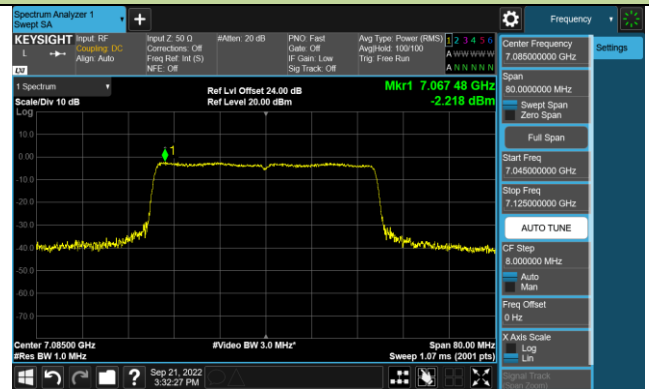

Channel 107 (6485MHz)

Channel 115 (6525MHz)

Channel 123 (6565MHz)

Channel 147 (6685MHz)

802.11ax-HE40 Power Spectral Density – Ant 1 (N_{ss}=1)

Channel 179 (6845MHz)

Channel 187 (6885MHz)

Channel 195 (6925MHz)

Channel 211 (7005MHz)

Channel 227 (7085MHz)

802.11ax-HE80 Power Spectral Density – Ant 1 (N_{ss}=1)

Channel 39 (6145MHz)

Channel 55 (6225MHz)

Channel 87 (6385MHz)

Channel 103 (6465MHz)

Channel 119 (6545MHz)