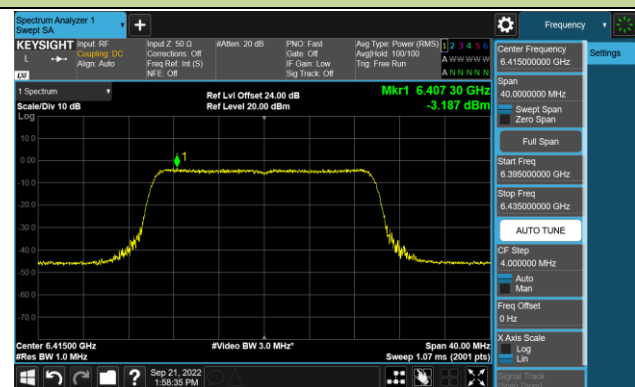

Channel 111 (6505MHz)

Channel 143 (6665MHz)

Channel 175 (6825MHz)

Channel 207 (6985MHz)

802.11ax-HE20 Power Spectral Density – Ant 1 (N_{ss}=1)

Channel 33 (6115MHz)

Channel 61 (6255MHz)

Channel 93 (6415MHz)

Channel 97 (6435MHz)

Channel 105 (6475MHz)

Channel 113 (6515MHz)

Channel 117 (6535MHz)

Channel 149 (6695MHz)

802.11ax-HE20 Power Spectral Density – Ant 1 (N_{ss}=1)

Channel 181 (6855MHz)

Channel 185 (6875MHz)