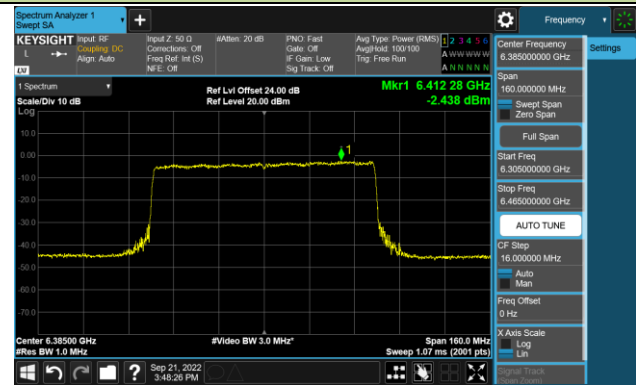

802.11ax-HE80 Power Spectral Density – Ant 0 (N_{ss}=1)

Channel 39 (6145MHz)

Channel 55 (6225MHz)

Channel 87 (6385MHz)

Channel 103 (6465MHz)

Channel 119 (6545MHz)

Channel 135 (6625MHz)

Channel 151 (6705MHz)

Channel 183 (6865MHz)

802.11ax-HE80 Power Spectral Density – Ant 0 (N_{SS}=1)

Channel 199 (6945MHz)

Channel 215 (7025MHz)

802.11ax-HE160 Power Spectral Density – Ant 0 (Nss=1)

Channel 47 (6185MHz)

Channel 79 (6345MHz)