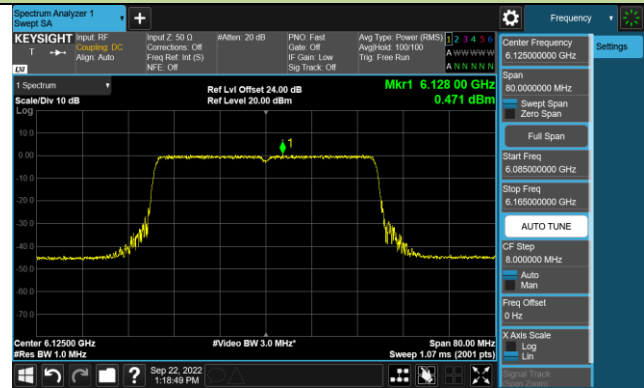

Channel 97 (6435MHz)

Channel 105 (6475MHz)

Channel 113 (6515MHz)

Channel 117 (6535MHz)

Channel 149 (6695MHz)

802.11ax-HE20 Power Spectral Density – Ant 0 (N_{SS}=2)

Channel 181 (6855MHz)

Channel 185 (6875MHz)

Channel 189 (6895MHz)

Channel 213 (7015MHz)

Channel 229 (7095MHz)

802.11ax-HE40 Power Spectral Density – Ant 0 (N_{ss}=2)

Channel 35 (6125MHz)

Channel 59 (6245MHz)

Channel 91 (6405MHz)

Channel 99 (6445MHz)

Channel 107 (6485MHz)

Channel 115 (6525MHz)

Channel 123 (6565MHz)

Channel 147 (6685MHz)