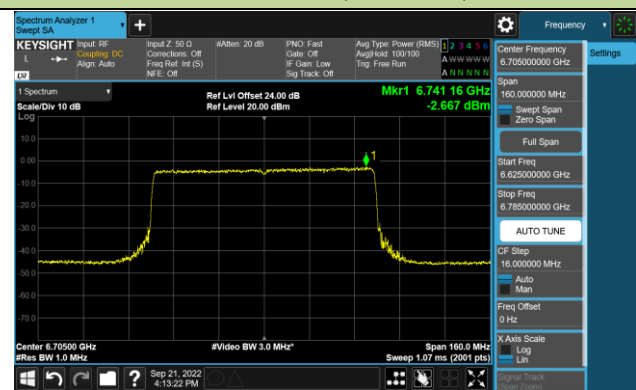

Channel 151 (6705MHz)