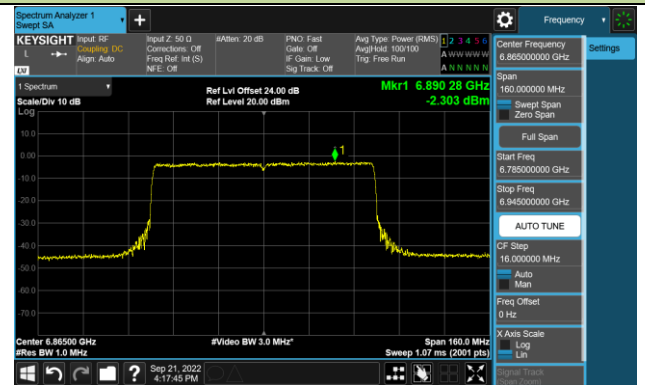

802.11ax-HE80 Power Spectral Density – Ant 0 (N_{ss}=1)

Channel 39 (6145MHz)

Channel 55 (6225MHz)

Channel 87 (6385MHz)

Channel 103 (6465MHz)

Channel 119 (6545MHz)

Channel 135 (6625MHz)

Channel 151 (6705MHz)

Channel 183 (6865MHz)

802.11ax-HE80 Power Spectral Density – Ant 0 (N_{SS}=1)

Channel 199 (6945MHz)

Channel 215 (7025MHz)

802.11ax-HE160 Power Spectral Density – Ant 0 (Nss=1)

Channel 47 (6185MHz)

Channel 79 (6345MHz)