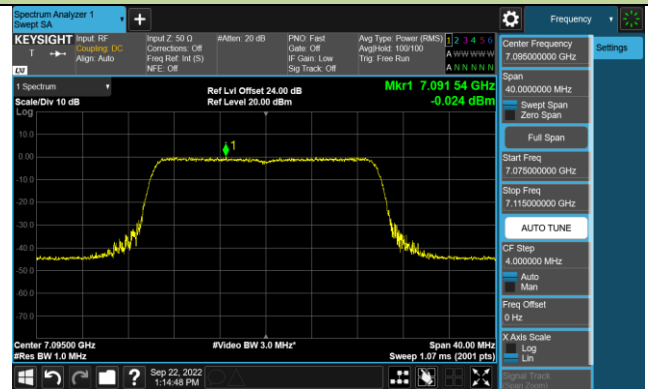

Channel 97 (6435MHz)

Channel 105 (6475MHz)

Channel 113 (6515MHz)

Channel 117 (6535MHz)

Channel 149 (6695MHz)

802.11ax-HE20 Power Spectral Density – Ant 0 (N_{SS}=2)

Channel 181 (6855MHz)

Channel 185 (6875MHz)

Channel 189 (6895MHz)

Channel 213 (7015MHz)

Channel 229 (7095MHz)

802.11ax-HE40 Power Spectral Density – Ant 0 (N_{ss}=2)

Channel 35 (6125MHz)

Channel 59 (6245MHz)

Channel 91 (6405MHz)

Channel 99 (6445MHz)