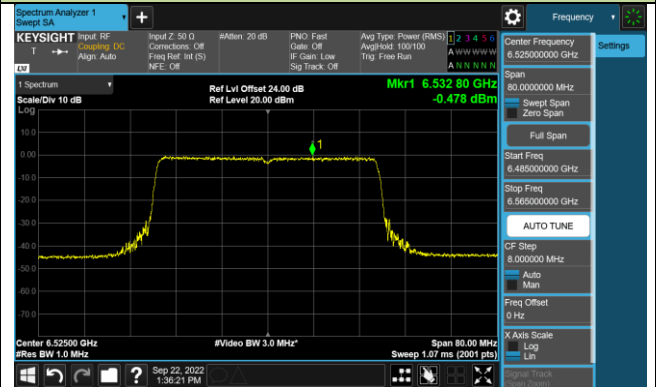

Channel 97 (6435MHz)

Channel 105 (6475MHz)

Channel 113 (6515MHz)

Channel 117 (6535MHz)

Channel 149 (6695MHz)

802.11ax-HE20 Power Spectral Density – Ant 0 (N_{SS}=2)

Channel 181 (6855MHz)

Channel 185 (6875MHz)

Channel 189 (6895MHz)

Channel 213 (7015MHz)

Channel 229 (7095MHz)

802.11ax-HE40 Power Spectral Density – Ant 0 (N_{ss}=2)

Channel 35 (6125MHz)

Channel 59 (6245MHz)

Channel 91 (6405MHz)

Channel 99 (6445MHz)

Channel 107 (6485MHz)

Channel 115 (6525MHz)

Channel 123 (6565MHz)

Channel 147 (6685MHz)