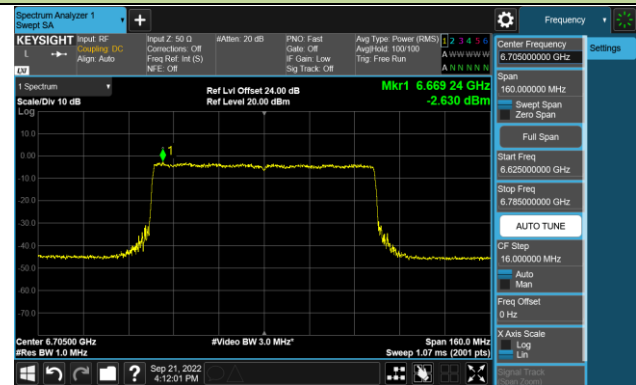

802.11ax-HE80 Power Spectral Density – Ant 0 (N_{ss}=1)

Channel 39 (6145MHz)

Channel 55 (6225MHz)

Channel 87 (6385MHz)

Channel 103 (6465MHz)

Channel 119 (6545MHz)

Channel 135 (6625MHz)

Channel 151 (6705MHz)

Channel 183 (6865MHz)

802.11ax-HE80 Power Spectral Density – Ant 0 (N_{SS}=1)

Channel 199 (6945MHz)

Channel 215 (7025MHz)

802.11ax-HE160 Power Spectral Density – Ant 0 (Nss=1)

Channel 47 (6185MHz)

Channel 79 (6345MHz)