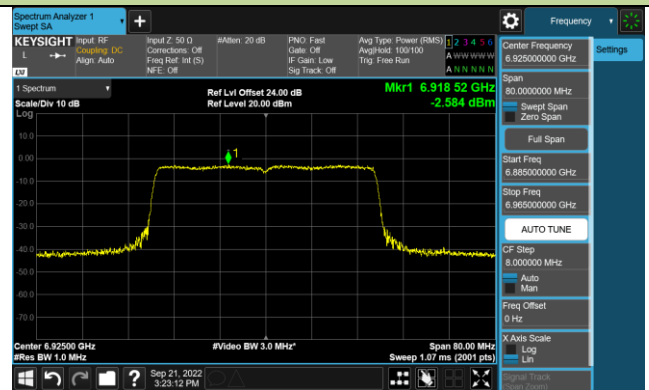

Channel 107 (6485MHz)

Channel 115 (6525MHz)

Channel 123 (6565MHz)

Channel 147 (6685MHz)

802.11ax-HE40 Power Spectral Density – Ant 1 (N_{ss}=1)

Channel 179 (6845MHz)

Channel 187 (6885MHz)

Channel 195 (6925MHz)

Channel 211 (7005MHz)

Channel 227 (7085MHz)

802.11ax-HE80 Power Spectral Density – Ant 1 (N_{ss}=1)

Channel 39 (6145MHz)

Channel 55 (6225MHz)

Channel 87 (6385MHz)

Channel 103 (6465MHz)

Channel 119 (6545MHz)