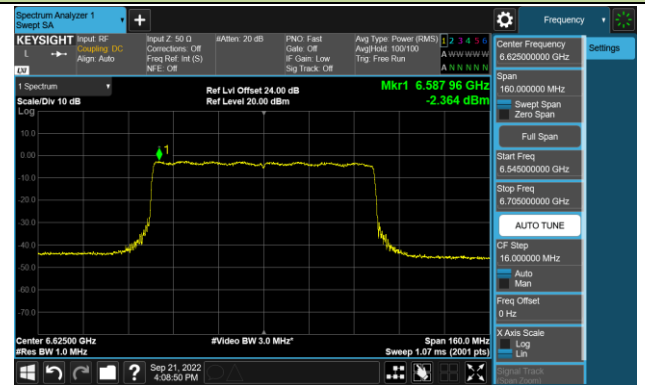

802.11ax-HE80 Power Spectral Density – Ant 0 (N_{ss}=1)

Channel 39 (6145MHz)

Channel 55 (6225MHz)

Channel 87 (6385MHz)

Channel 103 (6465MHz)

Channel 119 (6545MHz)

Channel 135 (6625MHz)

Channel 151 (6705MHz)

Channel 183 (6865MHz)

802.11ax-HE80 Power Spectral Density – Ant 0 (N_{SS}=1)

Channel 199 (6945MHz)

Channel 215 (7025MHz)

802.11ax-HE160 Power Spectral Density – Ant 0 (Nss=1)

Channel 47 (6185MHz)

Channel 79 (6345MHz)