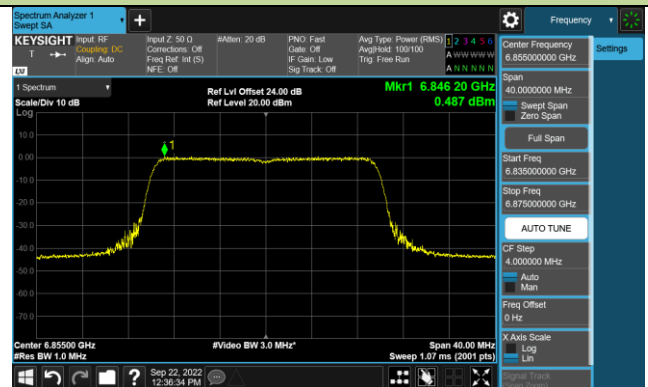

Channel 97 (6435MHz)

Channel 105 (6475MHz)

Channel 113 (6515MHz)

Channel 117 (6535MHz)

Channel 149 (6695MHz)

802.11ax-HE20 Power Spectral Density – Ant 0 (N_{SS}=2)

Channel 181 (6855MHz)

Channel 185 (6875MHz)

Channel 189 (6895MHz)

Channel 213 (7015MHz)

Channel 229 (7095MHz)

802.11ax-HE40 Power Spectral Density – Ant 0 (N_{ss}=2)

Channel 35 (6125MHz)

Channel 59 (6245MHz)

Channel 91 (6405MHz)

Channel 99 (6445MHz)