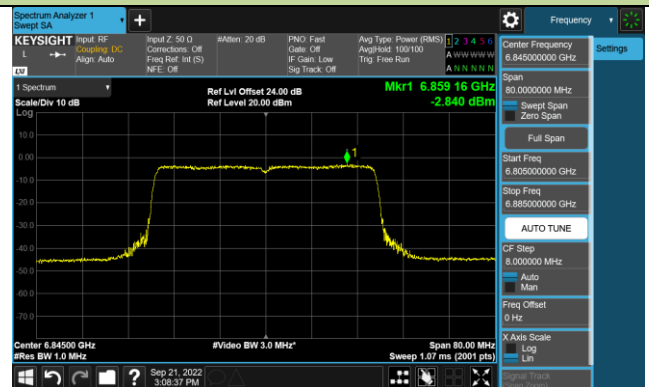

Channel 107 (6485MHz)

Channel 115 (6525MHz)

Channel 123 (6565MHz)

Channel 147 (6685MHz)

802.11ax-HE40 Power Spectral Density – Ant 1 (N_{ss}=1)

Channel 179 (6845MHz)

Channel 187 (6885MHz)

Channel 195 (6925MHz)

Channel 211 (7005MHz)

Channel 227 (7085MHz)

802.11ax-HE80 Power Spectral Density – Ant 1 (N_{ss}=1)

Channel 39 (6145MHz)

Channel 55 (6225MHz)

Channel 87 (6385MHz)

Channel 103 (6465MHz)

Channel 119 (6545MHz)