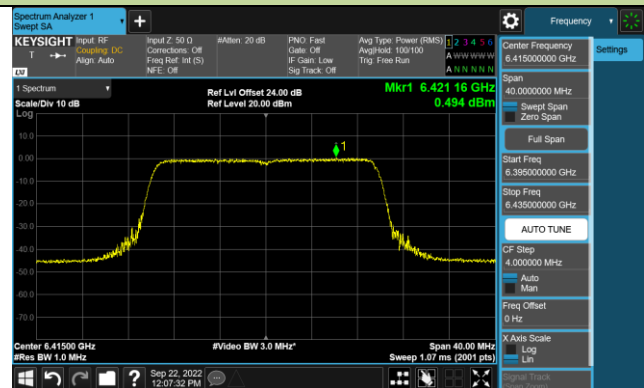

Channel 111 (6505MHz)

Channel 143 (6665MHz)

Channel 175 (6825MHz)

Channel 207 (6985MHz)

802.11ax-HE20 Power Spectral Density – Ant 0 (N_{ss}=2)

Channel 33 (6115MHz)

Channel 61 (6255MHz)

Channel 93 (6415MHz)

Channel 97 (6435MHz)

Channel 105 (6475MHz)

Channel 113 (6515MHz)

Channel 117 (6535MHz)

Channel 149 (6695MHz)

802.11ax-HE20 Power Spectral Density – Ant 0 (N_{SS}=2)

Channel 181 (6855MHz)

Channel 185 (6875MHz)