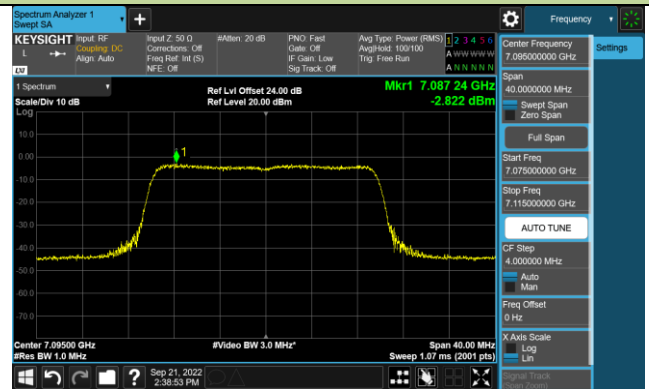

Channel 229 (7095MHz)