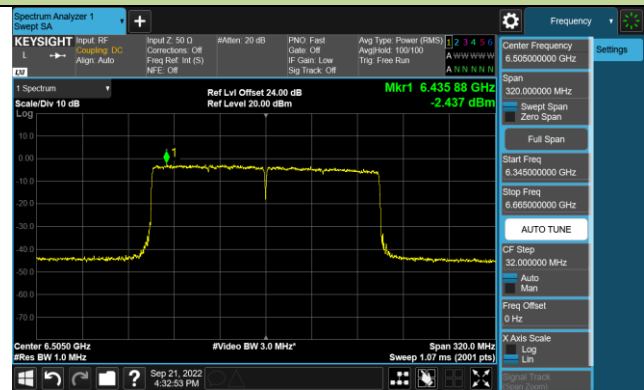

Channel 111 (6505MHz)