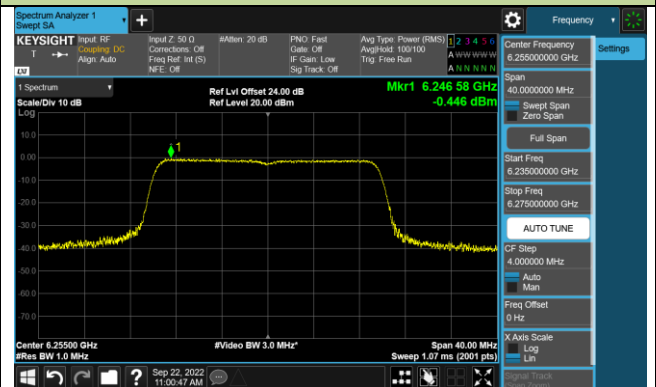

Channel 111 (6505MHz)

Channel 143 (6665MHz)

Channel 175 (6825MHz)

Channel 207 (6985MHz)

802.11ax-HE20 Power Spectral Density – Ant 0 (N_{ss}=2)

Channel 33 (6115MHz)

Channel 61 (6255MHz)

Channel 93 (6415MHz)

Channel 97 (6435MHz)

Channel 105 (6475MHz)

Channel 113 (6515MHz)

Channel 117 (6535MHz)

Channel 149 (6695MHz)

802.11ax-HE20 Power Spectral Density – Ant 0 (N_{SS}=2)

Channel 181 (6855MHz)

Channel 185 (6875MHz)