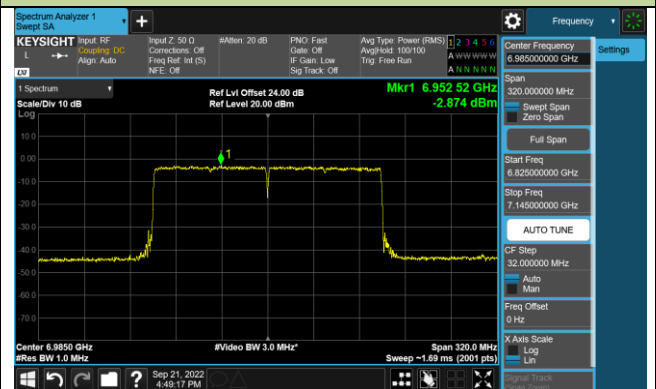

Channel 111 (6505MHz)

Channel 143 (6665MHz)

Channel 175 (6825MHz)

Channel 207 (6985MHz)

802.11ax-HE20 Power Spectral Density – Ant 1 (N_{ss}=1)

Channel 33 (6115MHz)

Channel 61 (6255MHz)

Channel 93 (6415MHz)

Channel 97 (6435MHz)

Channel 105 (6475MHz)

Channel 113 (6515MHz)

Channel 117 (6535MHz)

Channel 149 (6695MHz)

802.11ax-HE20 Power Spectral Density – Ant 1 (N_{ss}=1)

Channel 181 (6855MHz)

Channel 185 (6875MHz)