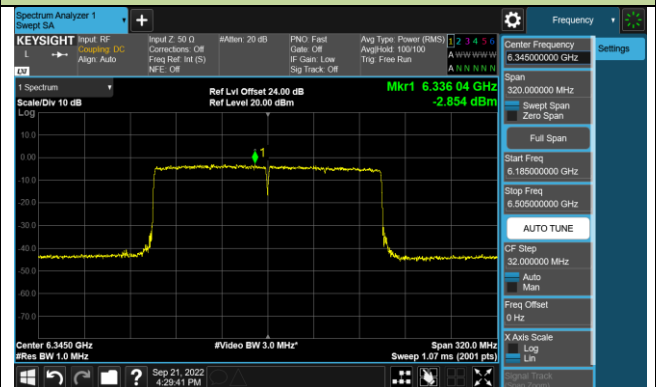

Channel 135 (6625MHz)

Channel 151 (6705MHz)

Channel 183 (6865MHz)

802.11ax-HE80 Power Spectral Density – Ant 1 (N_{SS}=1)

802.11ax-HE160 Power Spectral Density – Ant 1 (Nss=1)

Channel 47 (6185MHz)

Channel 79 (6345MHz)

Channel 111 (6505MHz)

Channel 143 (6665MHz)

Channel 175 (6825MHz)

Channel 207 (6985MHz)

802.11ax-HE20 Power Spectral Density – Ant 0 (N_{ss}=2)

Channel 33 (6115MHz)

Channel 61 (6255MHz)

Channel 93 (6415MHz)