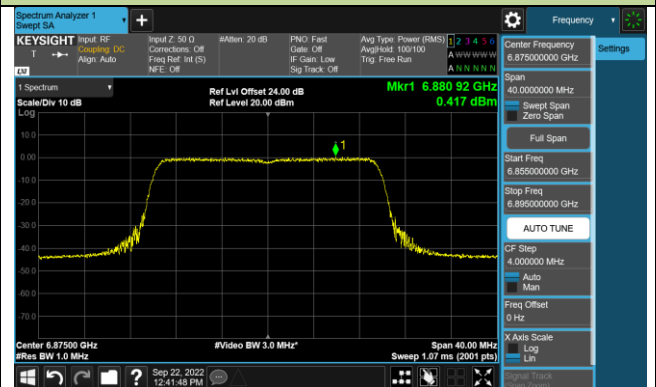

Channel 97 (6435MHz)

Channel 105 (6475MHz)

Channel 113 (6515MHz)

Channel 117 (6535MHz)

Channel 149 (6695MHz)

802.11ax-HE20 Power Spectral Density – Ant 0 (N_{SS}=2)

Channel 181 (6855MHz)

Channel 185 (6875MHz)

Channel 189 (6895MHz)

Channel 213 (7015MHz)

Channel 229 (7095MHz)

802.11ax-HE40 Power Spectral Density – Ant 0 (N_{ss}=2)

Channel 35 (6125MHz)

Channel 59 (6245MHz)

Channel 91 (6405MHz)

Channel 99 (6445MHz)