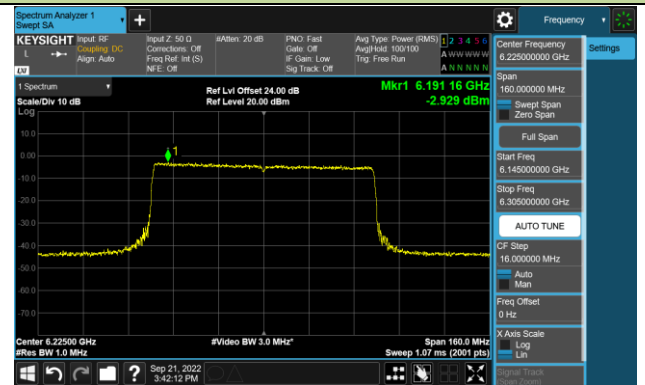

802.11ax-HE80 Power Spectral Density – Ant 0 (N_{ss}=1)

Channel 39 (6145MHz)

Channel 55 (6225MHz)

Channel 87 (6385MHz)

Channel 103 (6465MHz)

Channel 119 (6545MHz)

Channel 135 (6625MHz)

Channel 151 (6705MHz)

Channel 183 (6865MHz)

802.11ax-HE80 Power Spectral Density – Ant 0 (N_{SS}=1)

Channel 199 (6945MHz)

Channel 215 (7025MHz)

802.11ax-HE160 Power Spectral Density – Ant 0 (Nss=1)

Channel 47 (6185MHz)

Channel 79 (6345MHz)