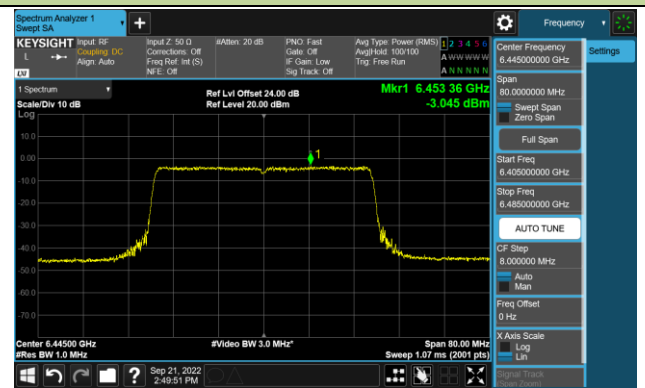

Channel 189 (6895MHz)

Channel 213 (7015MHz)

Channel 229 (7095MHz)

802.11ax-HE40 Power Spectral Density – Ant 1 (Nss=1)

Channel 35 (6125MHz)

Channel 59 (6245MHz)

Channel 91 (6405MHz)

Channel 99 (6445MHz)

Channel 107 (6485MHz)

Channel 115 (6525MHz)

Channel 123 (6565MHz)

Channel 147 (6685MHz)

802.11ax-HE40 Power Spectral Density – Ant 1 (N_{ss}=1)

Channel 179 (6845MHz)

Channel 187 (6885MHz)

Channel 195 (6925MHz)