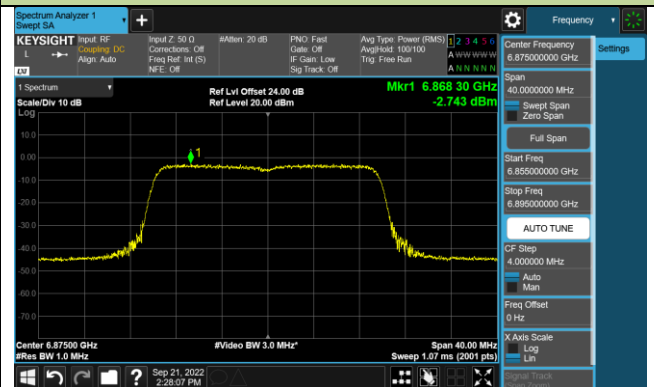

Channel 97 (6435MHz)

Channel 105 (6475MHz)

Channel 113 (6515MHz)

Channel 117 (6535MHz)

Channel 149 (6695MHz)

802.11ax-HE20 Power Spectral Density – Ant 1 (N_{ss}=1)

Channel 181 (6855MHz)

Channel 185 (6875MHz)