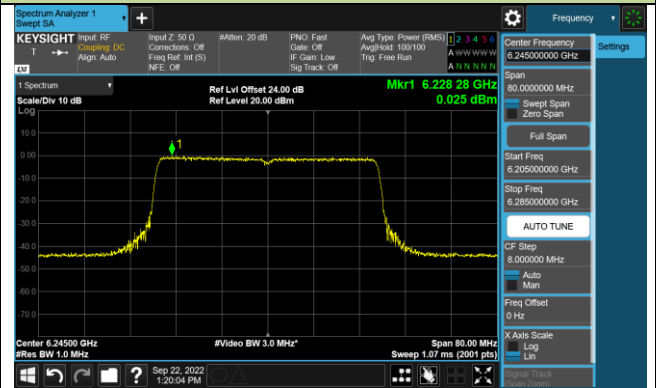

Channel 97 (6435MHz)

Channel 105 (6475MHz)

Channel 113 (6515MHz)

Channel 117 (6535MHz)

Channel 149 (6695MHz)

802.11ax-HE20 Power Spectral Density – Ant 0 (N_{SS}=2)

Channel 181 (6855MHz)

Channel 185 (6875MHz)

Channel 189 (6895MHz)

Channel 213 (7015MHz)

Channel 229 (7095MHz)

802.11ax-HE40 Power Spectral Density – Ant 0 (N_{ss}=2)

Channel 35 (6125MHz)

Channel 59 (6245MHz)

Channel 91 (6405MHz)

Channel 99 (6445MHz)

Channel 107 (6485MHz)

Channel 115 (6525MHz)

Channel 123 (6565MHz)

Channel 147 (6685MHz)