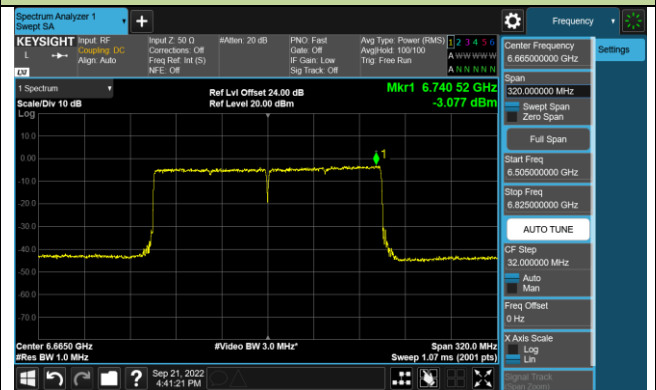

Channel 135 (6625MHz)

Channel 151 (6705MHz)

Channel 183 (6865MHz)

802.11ax-HE80 Power Spectral Density – Ant 1 (N_{SS}=1)

802.11ax-HE160 Power Spectral Density – Ant 1 (Nss=1)

Channel 47 (6185MHz)

Channel 79 (6345MHz)

Channel 111 (6505MHz)

Channel 143 (6665MHz)

Channel 175 (6825MHz)

Channel 207 (6985MHz)

802.11ax-HE20 Power Spectral Density – Ant 0 (N_{ss}=2)

Channel 33 (6115MHz)

Channel 61 (6255MHz)

Channel 93 (6415MHz)