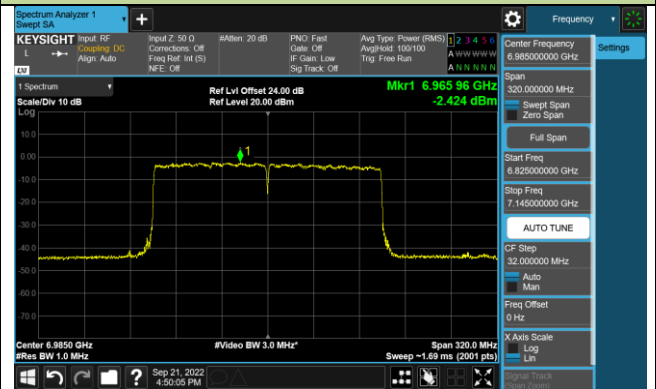

Channel 111 (6505MHz)

Channel 143 (6665MHz)

Channel 175 (6825MHz)

Channel 207 (6985MHz)

802.11ax-HE20 Power Spectral Density – Ant 0 (N_{ss}=2)

Channel 33 (6115MHz)

Channel 61 (6255MHz)

Channel 93 (6415MHz)

Channel 97 (6435MHz)

Channel 105 (6475MHz)

Channel 113 (6515MHz)

Channel 117 (6535MHz)

Channel 149 (6695MHz)

802.11ax-HE20 Power Spectral Density – Ant 0 (N_{SS}=2)

Channel 181 (6855MHz)

Channel 185 (6875MHz)