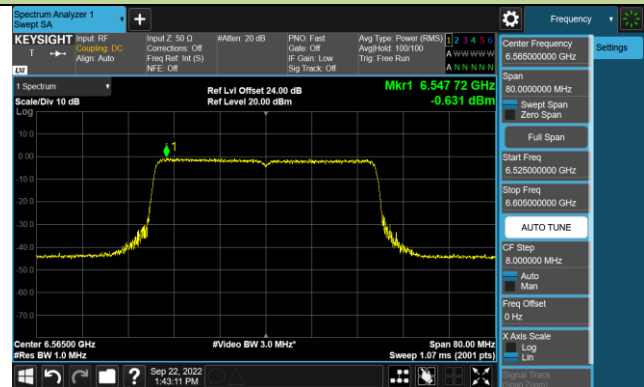

Channel 97 (6435MHz)

Channel 105 (6475MHz)

Channel 113 (6515MHz)

Channel 117 (6535MHz)

Channel 149 (6695MHz)

802.11ax-HE20 Power Spectral Density – Ant 0 (N_{SS}=2)

Channel 181 (6855MHz)

Channel 185 (6875MHz)

Channel 189 (6895MHz)

Channel 213 (7015MHz)

Channel 229 (7095MHz)

802.11ax-HE40 Power Spectral Density – Ant 0 (N_{ss}=2)

Channel 35 (6125MHz)

Channel 59 (6245MHz)

Channel 91 (6405MHz)

Channel 99 (6445MHz)

Channel 107 (6485MHz)

Channel 115 (6525MHz)

Channel 123 (6565MHz)

Channel 147 (6685MHz)