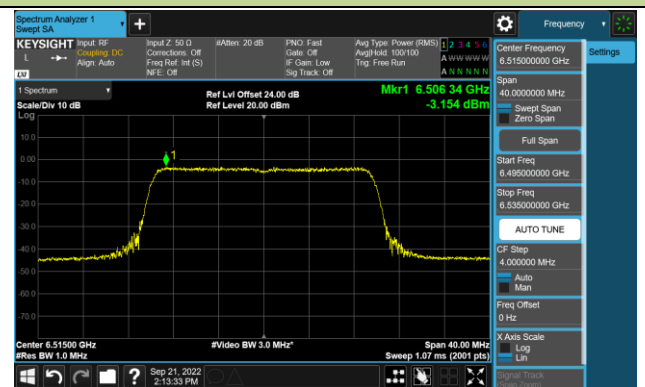

Channel 111 (6505MHz)

Channel 143 (6665MHz)

Channel 175 (6825MHz)

Channel 207 (6985MHz)

802.11ax-HE20 Power Spectral Density – Ant 1 (N_{ss}=1)

Channel 33 (6115MHz)

Channel 61 (6255MHz)

Channel 93 (6415MHz)

Channel 97 (6435MHz)

Channel 105 (6475MHz)

Channel 113 (6515MHz)

Channel 117 (6535MHz)

Channel 149 (6695MHz)

802.11ax-HE20 Power Spectral Density – Ant 1 (N_{ss}=1)

Channel 181 (6855MHz)

Channel 185 (6875MHz)