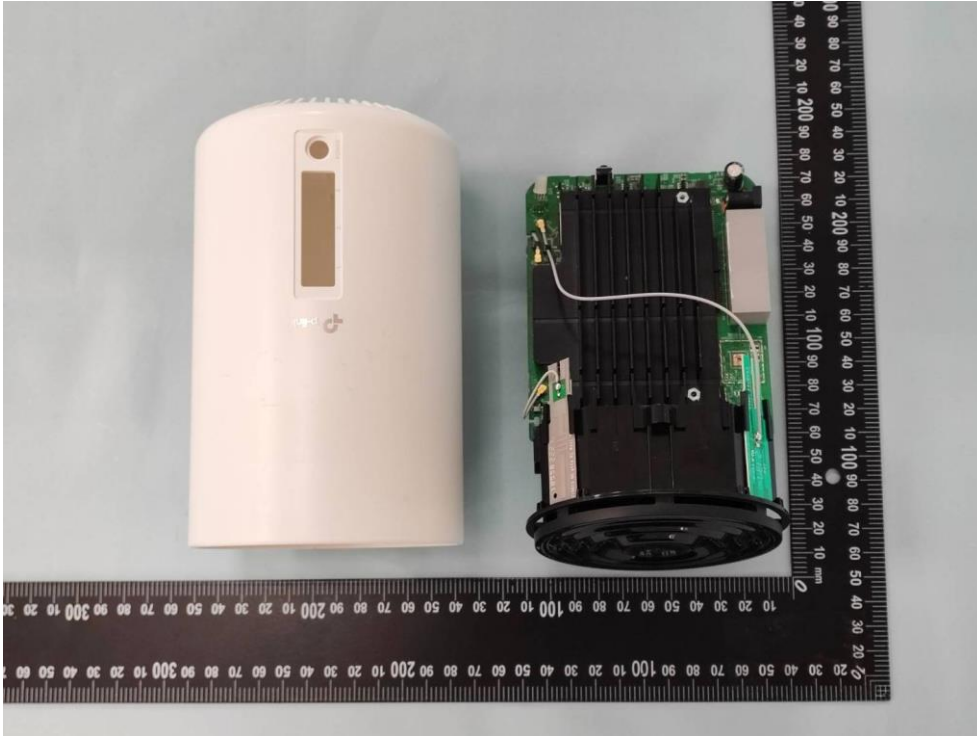

**Product: AXE5400 Whole Home Mesh Wi-Fi 6E System**

**Brand Name: tp-link**

**Model Number: Deco XE75**

### Internal Photograph

(1) EUT Photo

(2) EUT Photo

(3) EUT Photo

(4) EUT Photo

(5) EUT Photo

(6) EUT Photo

(7) EUT Photo