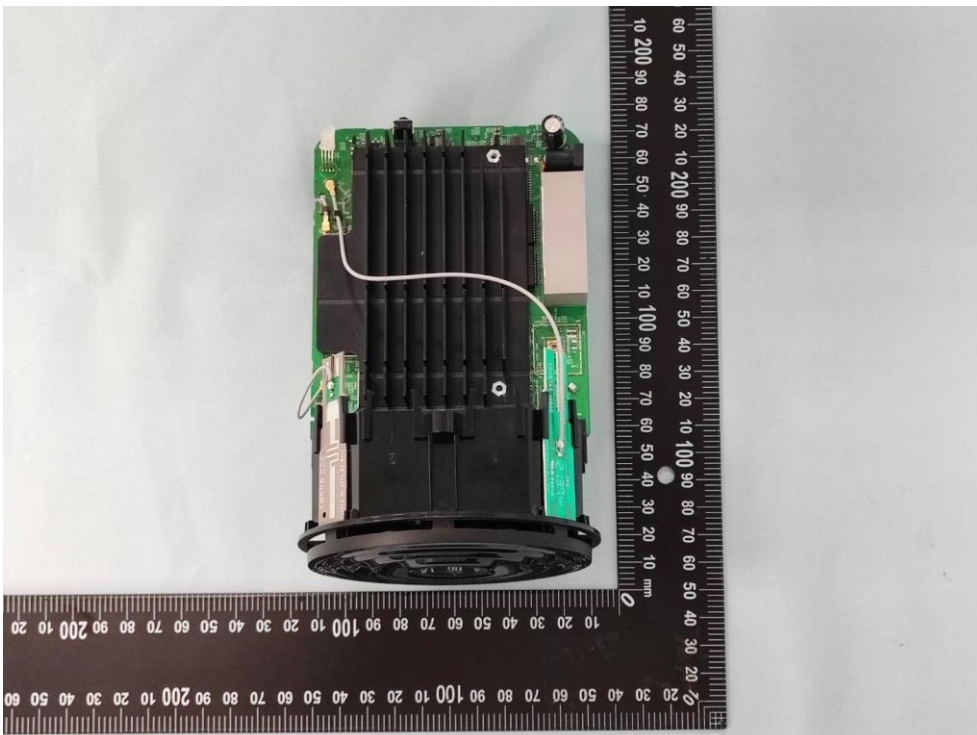

**Product: AXE5400 Whole Home Mesh Wi-Fi 6E System**

**Brand Name: tp-link**

**Model Number: Deco XE75**

### Internal Photograph

(1) EUT Photo

(2) EUT Photo

(3) EUT Photo

(4) EUT Photo

(5) EUT Photo

(6) EUT Photo

(7) EUT Photo