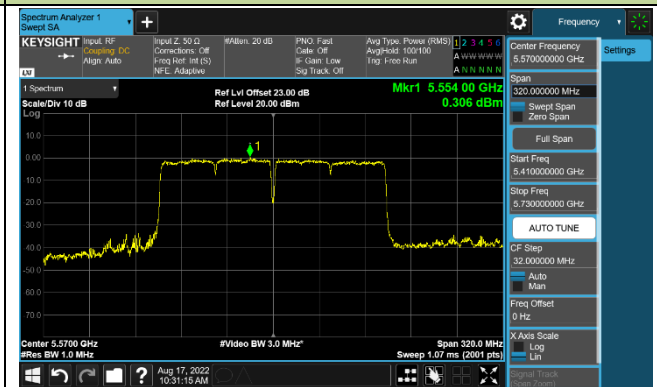

Channel 114 (5570MHz)