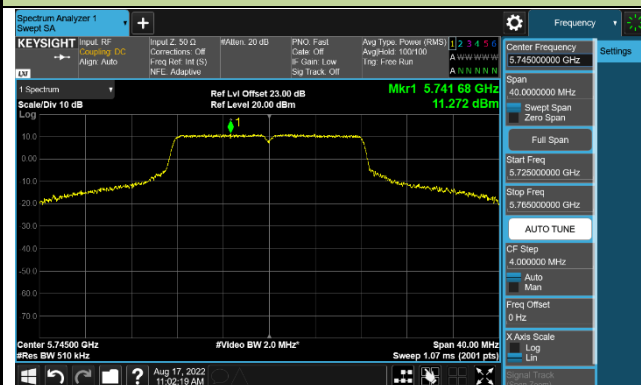

802.11a Power Spectral Density - Ant 0

Channel 36 (5180MHz)

Channel 44 (5220MHz)

Channel 48 (5240MHz)

Channel 100 (5500MHz)

Channel 116 (5580MHz)

Channel 128 (5640MHz)

Channel 149 (5745MHz)

Channel 157 (5785MHz)

802.11ac-VHT20 Power Spectral Density - Ant 0

Channel 36 (5180MHz)

Channel 44 (5220MHz)

Channel 48 (5240MHz)

Channel 100 (5500MHz)

Channel 116 (5580MHz)

Channel 128 (5640MHz)