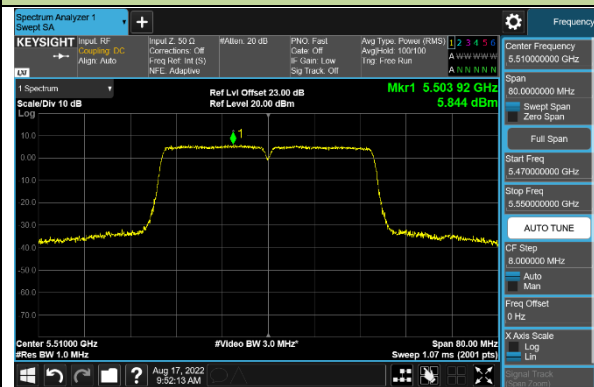

Channel 102 (5510MHz)