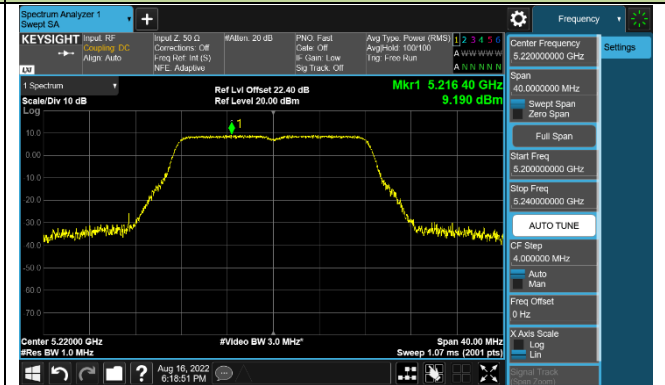

802.11a Power Spectral Density - Ant 0

Channel 36 (5180MHz)

Channel 44 (5220MHz)

Channel 48 (5240MHz)

Channel 100 (5500MHz)

Channel 116 (5580MHz)

Channel 128 (5640MHz)

Channel 149 (5745MHz)

Channel 157 (5785MHz)

802.11ac-VHT20 Power Spectral Density - Ant 0

Channel 36 (5180MHz)

Channel 44 (5220MHz)

Channel 48 (5240MHz)

Channel 100 (5500MHz)

Channel 116 (5580MHz)

Channel 128 (5640MHz)