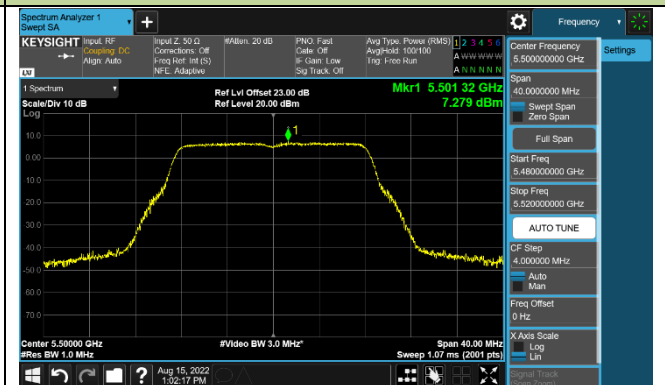

802.11a Power Spectral Density - Ant 0

Channel 36 (5180MHz)

Channel 44 (5220MHz)

Channel 48 (5240MHz)

Channel 100 (5500MHz)

Channel 116 (5580MHz)

Channel 128 (5640MHz)

Channel 149 (5745MHz)

Channel 157 (5785MHz)

802.11ac-VHT20 Power Spectral Density - Ant 0

Channel 36 (5180MHz)

Channel 44 (5220MHz)

Channel 48 (5240MHz)

Channel 100 (5500MHz)

Channel 116 (5580MHz)

Channel 128 (5640MHz)