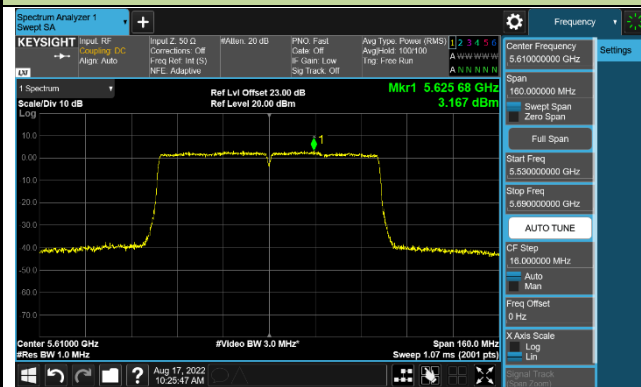

Channel 151 (5755MHz)

Channel 159 (5795MHz)

802.11ac-VHT80 Power Spectral Density - Ant 0

Channel 42 (5210MHz)

Channel 106 (5530MHz)

Channel 122 (5610MHz)

Channel 155 (5775MHz)

802.11ac-VHT160 Power Spectral Density - Ant 0