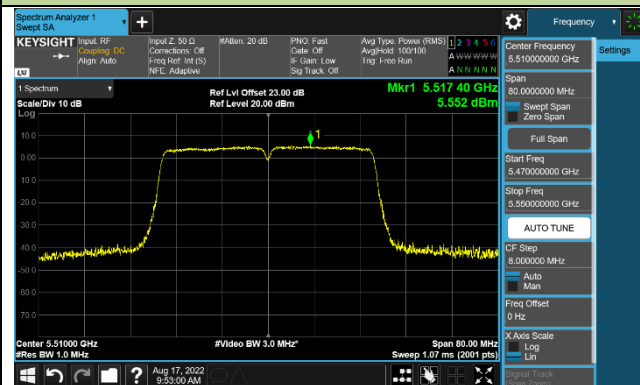

Channel 149 (5745MHz)

Channel 157 (5785MHz)

802.11ac-VHT40 Power Spectral Density - Ant 0

Channel 38 (5190MHz)

Channel 46 (5230MHz)

Channel 102 (5510MHz)

Channel 110 (5550MHz)

Channel 126 (5630MHz)

Channel 151 (5755MHz)

Channel 159 (5795MHz)

802.11ac-VHT80 Power Spectral Density - Ant 0

Channel 42 (5210MHz)

Channel 106 (5530MHz)

Channel 122 (5610MHz)

Channel 155 (5775MHz)

802.11ac-VHT160 Power Spectral Density - Ant 0