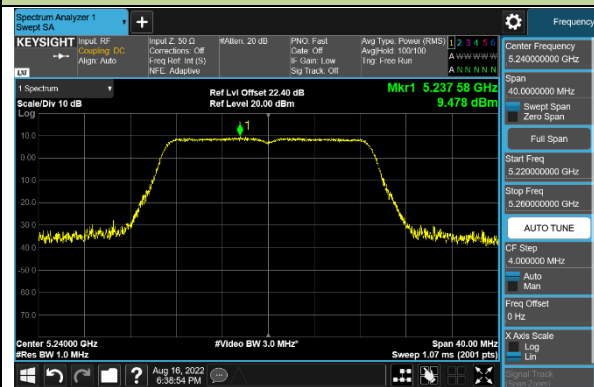

Channel 116 (5580MHz)

Channel 128 (5640MHz)

Channel 149 (5745MHz)

Channel 157 (5785MHz)

802.11ac-VHT20 Power Spectral Density - Ant 1

Channel 36 (5180MHz)

Channel 44 (5220MHz)

Channel 48 (5240MHz)