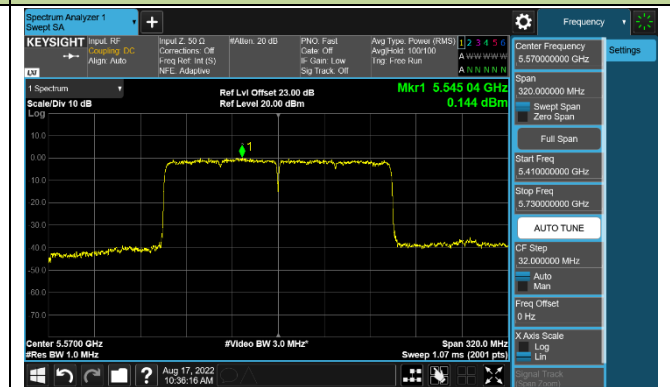

Channel 126 (5630MHz)

Channel 151 (5755MHz)

Channel 159 (5795MHz)

8802.11ax-HE80 Power Spectral Density - Ant 0

Channel 42 (5210MHz)

Channel 106 (5530MHz)

Channel 122 (5610MHz)

Channel 155 (5775MHz)

802.11ax-HE160 Power Spectral Density - Ant 0

Channel 50 (5250MHz)

Channel 114 (5570MHz)

802.11a Power Spectral Density - Ant 1

Channel 36 (5180MHz)

Channel 44 (5220MHz)

Channel 48 (5240MHz)

Channel 100 (5500MHz)