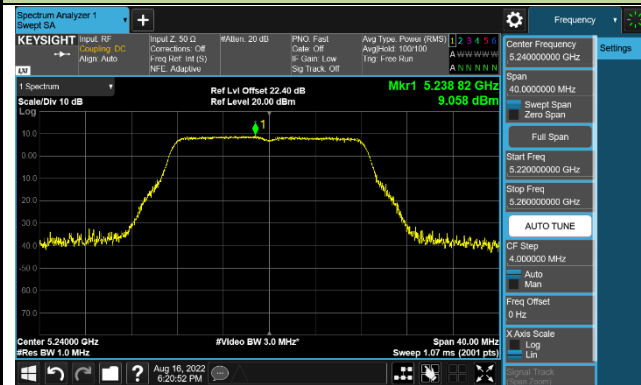

802.11ax-HE160 Power Spectral Density - Ant 0

Channel 50 (5250MHz)

Channel 114 (5570MHz)

802.11a Power Spectral Density - Ant 1

Channel 36 (5180MHz)

Channel 44 (5220MHz)

Channel 48 (5240MHz)

Channel 100 (5500MHz)

Channel 116 (5580MHz)

Channel 128 (5640MHz)

Channel 149 (5745MHz)

Channel 157 (5785MHz)

802.11ac-VHT20 Power Spectral Density - Ant 1

Channel 36 (5180MHz)

Channel 44 (5220MHz)

Channel 48 (5240MHz)