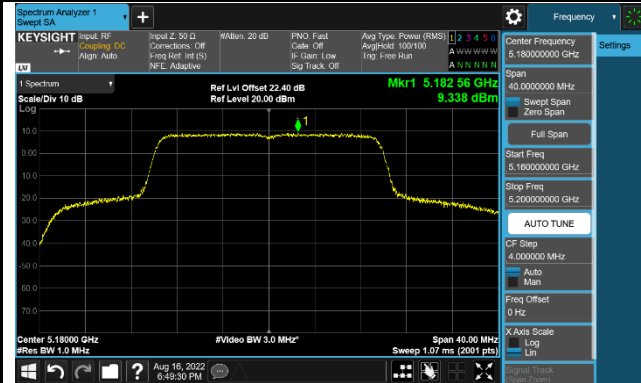

Channel 50 (5250MHz)

Channel 114 (5570MHz)

802.11ax-HE20 Power Spectral Density - Ant 0

Channel 36 (5180MHz)

Channel 44 (5220MHz)

Channel 48 (5240MHz)

Channel 100 (5500MHz)

Channel 116 (5580MHz)

Channel 128 (5640MHz)

Channel 149 (5745MHz)

Channel 157 (5785MHz)

802.11ax-HE40 Power Spectral Density - Ant 0

Channel 38 (5190MHz)

Channel 46 (5230MHz)

Channel 102 (5510MHz)

Channel 110 (5550MHz)