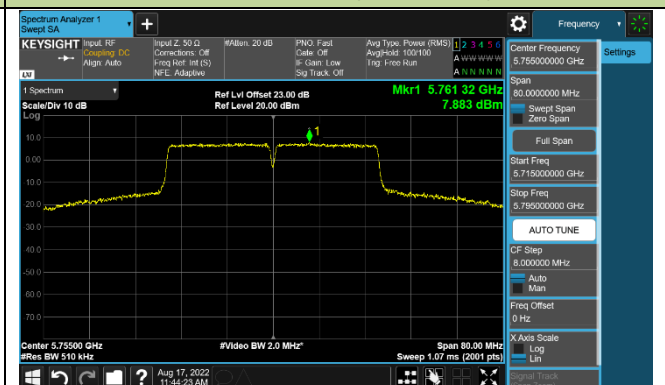

Channel 157 (5785MHz)

802.11ac-VHT20 Power Spectral Density - Ant 0

Channel 36 (5180MHz)

Channel 44 (5220MHz)

Channel 48 (5240MHz)

Channel 100 (5500MHz)

Channel 116 (5580MHz)

Channel 128 (5640MHz)

Channel 149 (5745MHz)

Channel 157 (5785MHz)

802.11ac-VHT40 Power Spectral Density - Ant 0

Channel 38 (5190MHz)

Channel 46 (5230MHz)

Channel 102 (5510MHz)

Channel 110 (5550MHz)

Channel 126 (5630MHz)

Channel 151 (5755MHz)

Channel 159 (5795MHz)

802.11ac-VHT80 Power Spectral Density - Ant 0

Channel 42 (5210MHz)

Channel 106 (5530MHz)

Channel 122 (5610MHz)

Channel 155 (5775MHz)

802.11ac-VHT160 Power Spectral Density - Ant 0