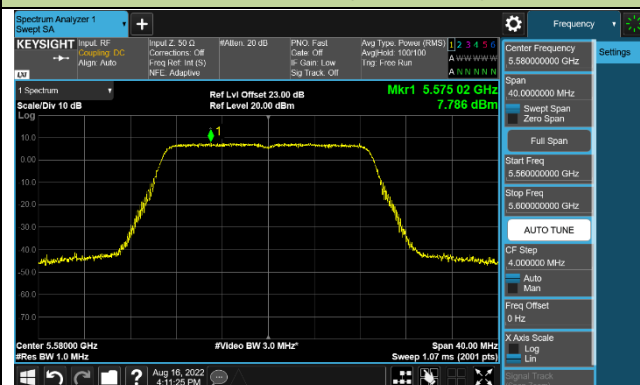

Channel 157 (5785MHz)

802.11ac-VHT20 Power Spectral Density - Ant 0

Channel 36 (5180MHz)

Channel 44 (5220MHz)

Channel 48 (5240MHz)

Channel 100 (5500MHz)

Channel 116 (5580MHz)

Channel 128 (5640MHz)

Channel 149 (5745MHz)

Channel 157 (5785MHz)

802.11ac-VHT40 Power Spectral Density - Ant 0

Channel 38 (5190MHz)

Channel 46 (5230MHz)

Channel 102 (5510MHz)

Channel 110 (5550MHz)

Channel 126 (5630MHz)