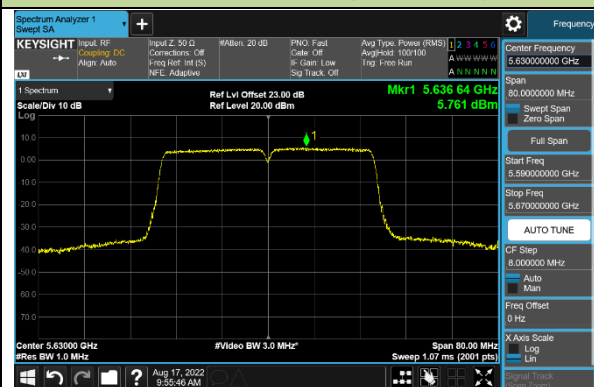

Channel 100 (5500MHz)

Channel 116 (5580MHz)

Channel 128 (5640MHz)

Channel 149 (5745MHz)

Channel 157 (5785MHz)

802.11ac-VHT40 Power Spectral Density - Ant 1

Channel 38 (5190MHz)

Channel 46 (5230MHz)

Channel 102 (5510MHz)

Channel 110 (5550MHz)

Channel 126 (5630MHz)

Channel 151 (5755MHz)

Channel 159 (5795MHz)