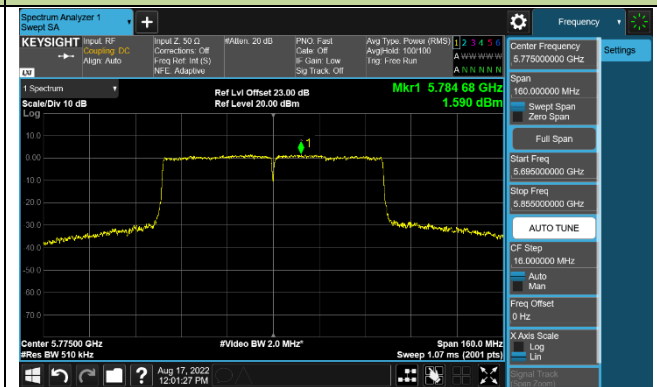

Channel 151 (5755MHz)

Channel 159 (5795MHz)

802.11ac-VHT80 Power Spectral Density - Ant 0

Channel 42 (5210MHz)

Channel 106 (5530MHz)

Channel 122 (5610MHz)

Channel 155 (5775MHz)

802.11ac-VHT160 Power Spectral Density - Ant 0

Channel 50 (5250MHz)

Channel 114 (5570MHz)

802.11ax-HE20 Power Spectral Density - Ant 0

Channel 36 (5180MHz)

Channel 44 (5220MHz)

Channel 48 (5240MHz)

Channel 100 (5500MHz)

Channel 116 (5580MHz)