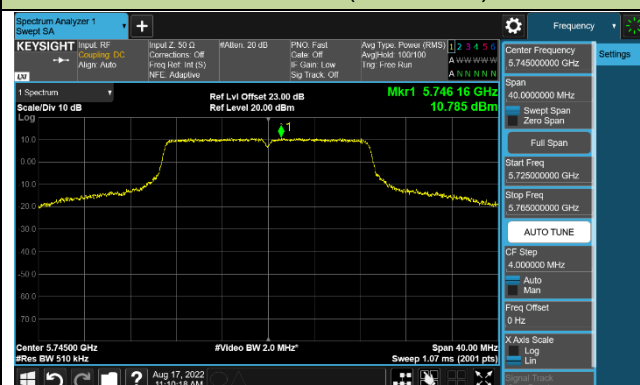

Channel 157 (5785MHz)

802.11ac-VHT20 Power Spectral Density - Ant 0

Channel 36 (5180MHz)

Channel 44 (5220MHz)

Channel 48 (5240MHz)

Channel 100 (5500MHz)

Channel 116 (5580MHz)

Channel 128 (5640MHz)

Channel 149 (5745MHz)

Channel 157 (5785MHz)

802.11ac-VHT40 Power Spectral Density - Ant 0

Channel 38 (5190MHz)

Channel 46 (5230MHz)

Channel 102 (5510MHz)

Channel 110 (5550MHz)

Channel 126 (5630MHz)