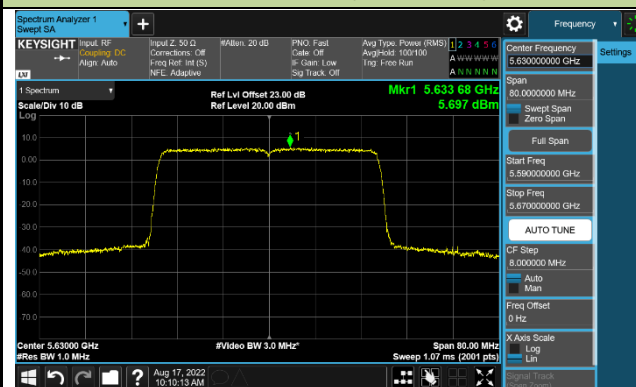

Channel 128 (5640MHz)

Channel 149 (5745MHz)

Channel 157 (5785MHz)

802.11ax-HE40 Power Spectral Density - Ant 0

Channel 38 (5190MHz)

Channel 46 (5230MHz)

Channel 102 (5510MHz)

Channel 110 (5550MHz)

Channel 126 (5630MHz)

Channel 151 (5755MHz)

Channel 159 (5795MHz)

8802.11ax-HE80 Power Spectral Density - Ant 0

Channel 42 (5210MHz)

Channel 106 (5530MHz)

Channel 122 (5610MHz)

Channel 155 (5775MHz)