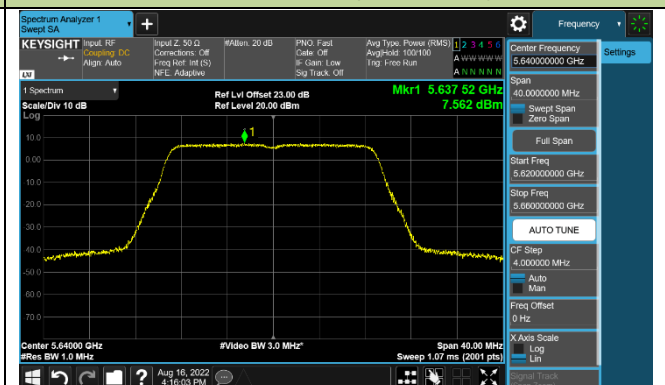

Channel 157 (5785MHz)

802.11ac-VHT20 Power Spectral Density - Ant 0

Channel 36 (5180MHz)

Channel 44 (5220MHz)

Channel 48 (5240MHz)

Channel 100 (5500MHz)

Channel 116 (5580MHz)

Channel 128 (5640MHz)

Channel 149 (5745MHz)

Channel 157 (5785MHz)

802.11ac-VHT40 Power Spectral Density - Ant 0

Channel 38 (5190MHz)

Channel 46 (5230MHz)

Channel 102 (5510MHz)

Channel 110 (5550MHz)

Channel 126 (5630MHz)