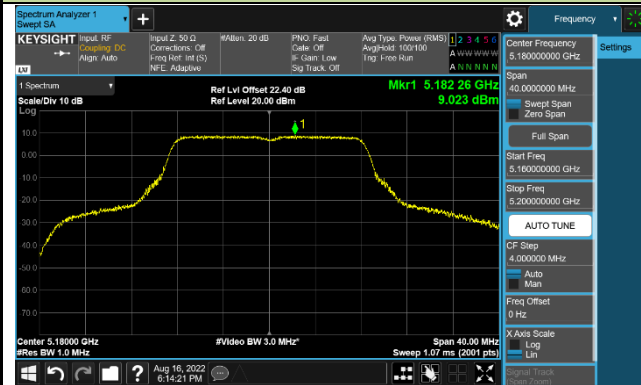

802.11a Power Spectral Density - Ant 0

Channel 36 (5180MHz)

Channel 44 (5220MHz)

Channel 48 (5240MHz)

Channel 100 (5500MHz)

Channel 116 (5580MHz)

Channel 128 (5640MHz)

Channel 149 (5745MHz)

Channel 157 (5785MHz)

802.11ac-VHT20 Power Spectral Density - Ant 0

Channel 36 (5180MHz)

Channel 44 (5220MHz)

Channel 48 (5240MHz)

Channel 100 (5500MHz)

Channel 116 (5580MHz)

Channel 128 (5640MHz)