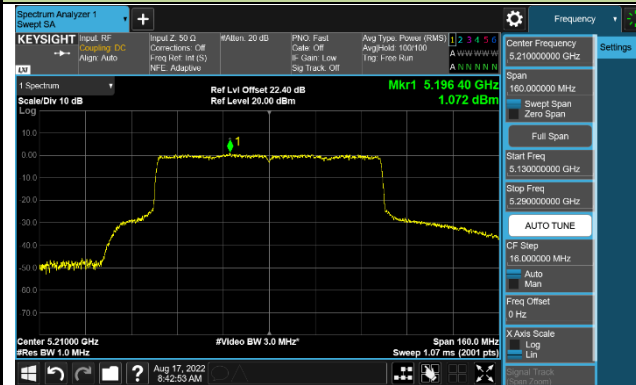

Channel 126 (5630MHz)

Channel 151 (5755MHz)

Channel 159 (5795MHz)

8802.11ax-HE80 Power Spectral Density - Ant 0

Channel 42 (5210MHz)

Channel 106 (5530MHz)

Channel 122 (5610MHz)

Channel 155 (5775MHz)

802.11ax-HE160 Power Spectral Density - Ant 0

Channel 50 (5250MHz)

Channel 114 (5570MHz)

802.11a Power Spectral Density - Ant 1

Channel 36 (5180MHz)

Channel 44 (5220MHz)

Channel 48 (5240MHz)

Channel 100 (5500MHz)