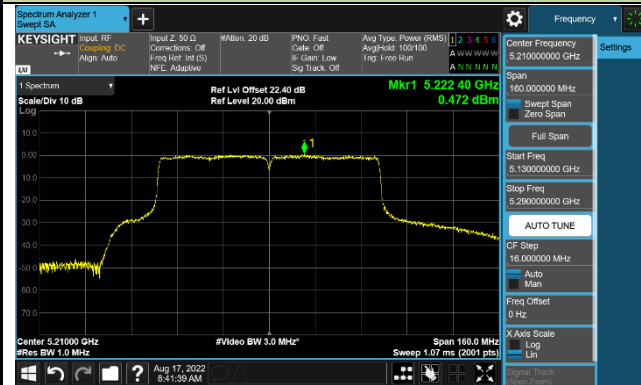

Channel 151 (5755MHz)

Channel 159 (5795MHz)

802.11ac-VHT80 Power Spectral Density - Ant 0

Channel 42 (5210MHz)

Channel 106 (5530MHz)

Channel 122 (5610MHz)

Channel 155 (5775MHz)

802.11ac-VHT160 Power Spectral Density - Ant 0