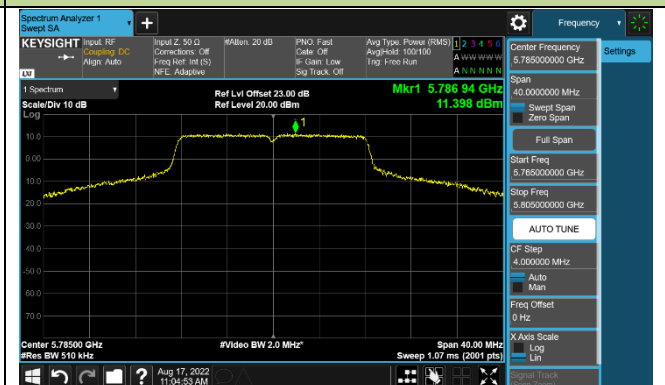

802.11a Power Spectral Density - Ant 0

Channel 36 (5180MHz)

Channel 44 (5220MHz)

Channel 48 (5240MHz)

Channel 100 (5500MHz)

Channel 116 (5580MHz)

Channel 128 (5640MHz)

Channel 149 (5745MHz)

Channel 157 (5785MHz)

802.11ac-VHT20 Power Spectral Density - Ant 0

Channel 36 (5180MHz)

Channel 44 (5220MHz)

Channel 48 (5240MHz)

Channel 100 (5500MHz)

Channel 116 (5580MHz)

Channel 128 (5640MHz)