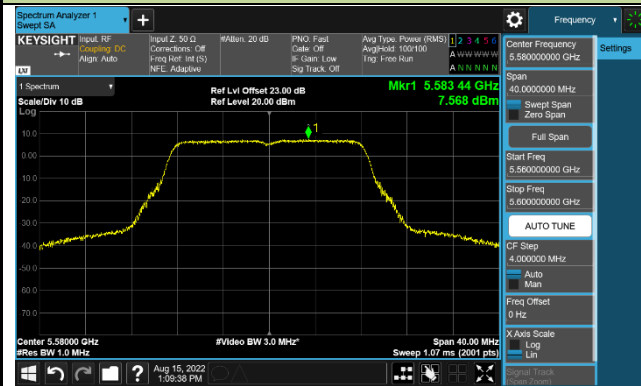

802.11ax-HE160 Power Spectral Density - Ant 0

Channel 50 (5250MHz)

Channel 114 (5570MHz)

802.11a Power Spectral Density - Ant 1

Channel 36 (5180MHz)

Channel 44 (5220MHz)

Channel 48 (5240MHz)

Channel 100 (5500MHz)

Channel 116 (5580MHz)

Channel 128 (5640MHz)

Channel 149 (5745MHz)

Channel 157 (5785MHz)

802.11ac-VHT20 Power Spectral Density - Ant 1

Channel 36 (5180MHz)

Channel 44 (5220MHz)

Channel 48 (5240MHz)