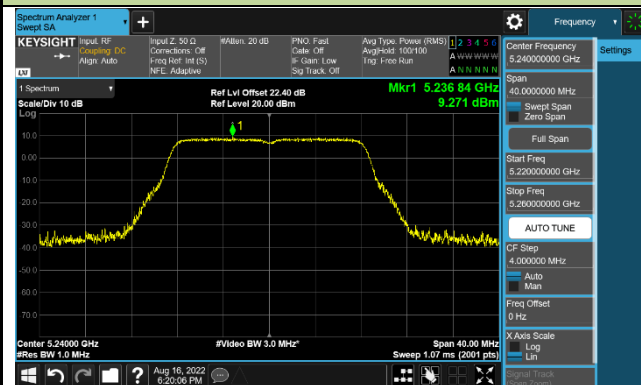

802.11a Power Spectral Density - Ant 0

Channel 36 (5180MHz)

Channel 44 (5220MHz)

Channel 48 (5240MHz)

Channel 100 (5500MHz)

Channel 116 (5580MHz)

Channel 128 (5640MHz)

Channel 149 (5745MHz)

Channel 157 (5785MHz)

802.11ac-VHT20 Power Spectral Density - Ant 0

Channel 36 (5180MHz)

Channel 44 (5220MHz)

Channel 48 (5240MHz)

Channel 100 (5500MHz)

Channel 116 (5580MHz)

Channel 128 (5640MHz)