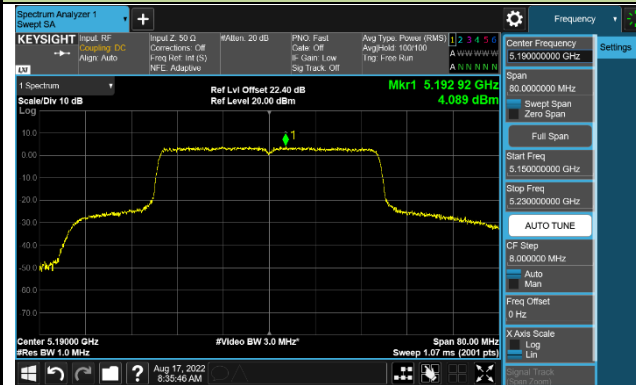

Channel 128 (5640MHz)

Channel 149 (5745MHz)

Channel 157 (5785MHz)

802.11ax-HE40 Power Spectral Density - Ant 0

Channel 38 (5190MHz)

Channel 46 (5230MHz)

Channel 102 (5510MHz)

Channel 110 (5550MHz)

Channel 126 (5630MHz)

Channel 151 (5755MHz)

Channel 159 (5795MHz)

8802.11ax-HE80 Power Spectral Density - Ant 0

Channel 42 (5210MHz)

Channel 106 (5530MHz)

Channel 122 (5610MHz)

Channel 155 (5775MHz)