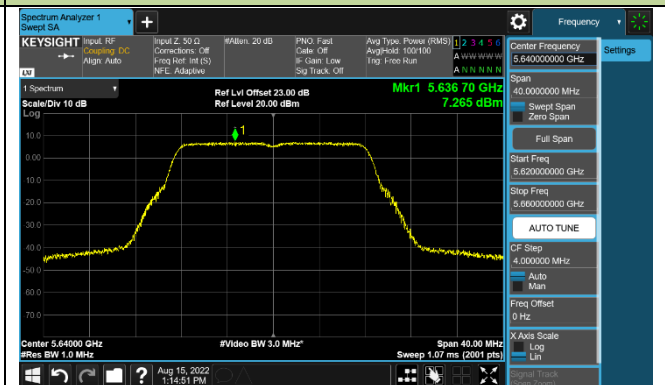

802.11a Power Spectral Density - Ant 0

Channel 36 (5180MHz)

Channel 44 (5220MHz)

Channel 48 (5240MHz)

Channel 100 (5500MHz)

Channel 116 (5580MHz)

Channel 128 (5640MHz)

Channel 149 (5745MHz)

Channel 157 (5785MHz)

802.11ac-VHT20 Power Spectral Density - Ant 0

Channel 36 (5180MHz)

Channel 44 (5220MHz)

Channel 48 (5240MHz)

Channel 100 (5500MHz)

Channel 116 (5580MHz)

Channel 128 (5640MHz)