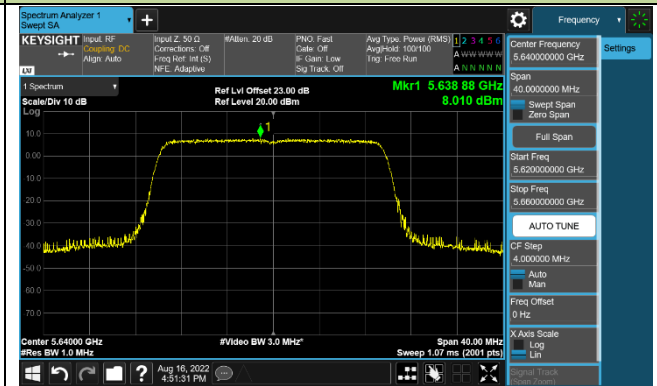

Channel 128 (5640MHz)