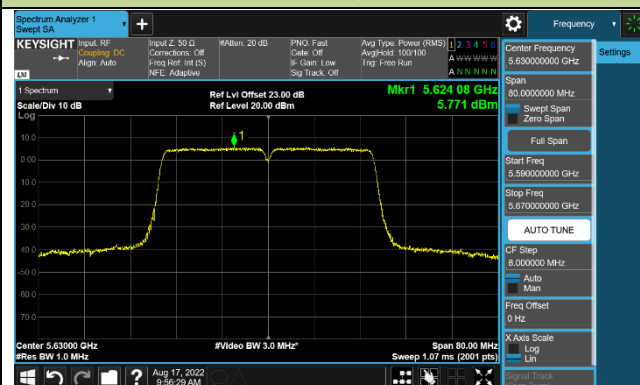

Channel 149 (5745MHz)

Channel 157 (5785MHz)

802.11ac-VHT40 Power Spectral Density - Ant 0

Channel 38 (5190MHz)

Channel 46 (5230MHz)

Channel 102 (5510MHz)

Channel 110 (5550MHz)

Channel 126 (5630MHz)

Channel 151 (5755MHz)

Channel 159 (5795MHz)

802.11ac-VHT80 Power Spectral Density - Ant 0

Channel 42 (5210MHz)

Channel 106 (5530MHz)

Channel 122 (5610MHz)

Channel 155 (5775MHz)

802.11ac-VHT160 Power Spectral Density - Ant 0