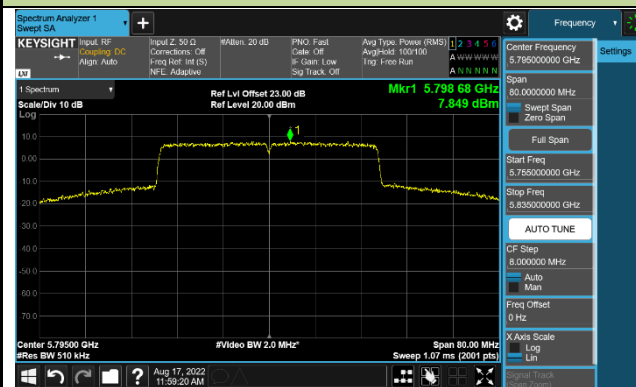

Channel 128 (5640MHz)

Channel 149 (5745MHz)

Channel 157 (5785MHz)

802.11ax-HE40 Power Spectral Density - Ant 0

Channel 38 (5190MHz)

Channel 46 (5230MHz)

Channel 102 (5510MHz)

Channel 110 (5550MHz)

Channel 126 (5630MHz)

Channel 151 (5755MHz)

Channel 159 (5795MHz)

8802.11ax-HE80 Power Spectral Density - Ant 0

Channel 42 (5210MHz)

Channel 106 (5530MHz)

Channel 122 (5610MHz)

Channel 155 (5775MHz)