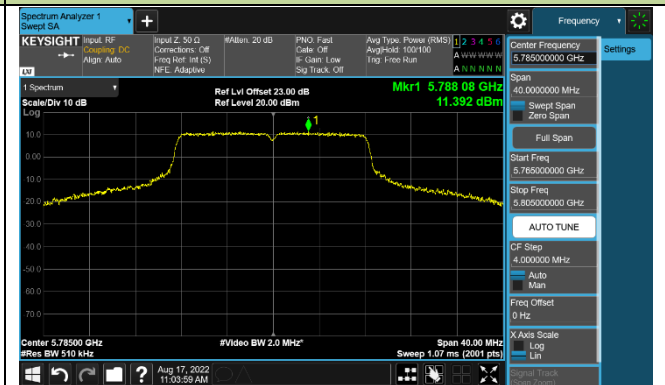

802.11ax-HE160 Power Spectral Density - Ant 0

Channel 50 (5250MHz)

Channel 114 (5570MHz)

802.11a Power Spectral Density - Ant 1

Channel 36 (5180MHz)

Channel 44 (5220MHz)

Channel 48 (5240MHz)

Channel 100 (5500MHz)

Channel 116 (5580MHz)

Channel 128 (5640MHz)

Channel 149 (5745MHz)

Channel 157 (5785MHz)

802.11ac-VHT20 Power Spectral Density - Ant 1

Channel 36 (5180MHz)

Channel 44 (5220MHz)

Channel 48 (5240MHz)

Channel 100 (5500MHz)

Channel 116 (5580MHz)

Channel 128 (5640MHz)

Channel 149 (5745MHz)

Channel 157 (5785MHz)

802.11ac-VHT40 Power Spectral Density - Ant 1

Channel 38 (5190MHz)

Channel 46 (5230MHz)