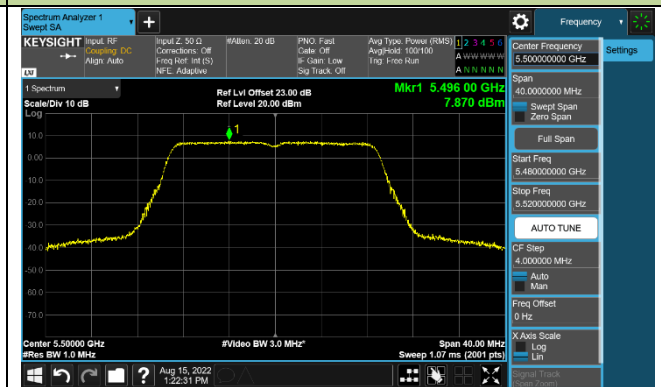

802.11ax-HE160 Power Spectral Density - Ant 0

Channel 50 (5250MHz)

Channel 114 (5570MHz)

802.11a Power Spectral Density - Ant 1

Channel 36 (5180MHz)

Channel 44 (5220MHz)

Channel 48 (5240MHz)

Channel 100 (5500MHz)

Channel 116 (5580MHz)

Channel 128 (5640MHz)

Channel 149 (5745MHz)

Channel 157 (5785MHz)

802.11ac-VHT20 Power Spectral Density - Ant 1

Channel 36 (5180MHz)

Channel 44 (5220MHz)

Channel 48 (5240MHz)

Channel 100 (5500MHz)

Channel 116 (5580MHz)

Channel 128 (5640MHz)

Channel 149 (5745MHz)

Channel 157 (5785MHz)

802.11ac-VHT40 Power Spectral Density - Ant 1

Channel 38 (5190MHz)

Channel 46 (5230MHz)