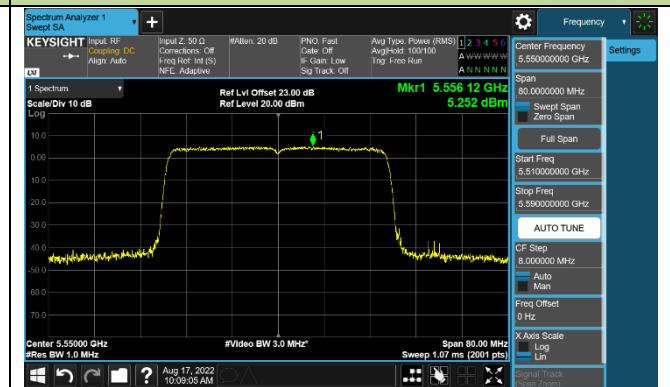

Channel 128 (5640MHz)

Channel 149 (5745MHz)

Channel 157 (5785MHz)

802.11ax-HE40 Power Spectral Density - Ant 0

Channel 38 (5190MHz)

Channel 46 (5230MHz)

Channel 102 (5510MHz)

Channel 110 (5550MHz)

Channel 126 (5630MHz)

Channel 151 (5755MHz)

Channel 159 (5795MHz)

8802.11ax-HE80 Power Spectral Density - Ant 0

Channel 42 (5210MHz)

Channel 106 (5530MHz)

Channel 122 (5610MHz)

Channel 155 (5775MHz)