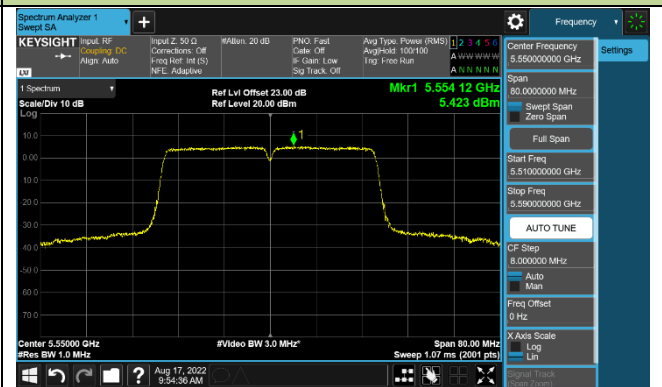

Channel 116 (5580MHz)

Channel 128 (5640MHz)

Channel 149 (5745MHz)

Channel 157 (5785MHz)

802.11ac-VHT20 Power Spectral Density - Ant 1

Channel 36 (5180MHz)

Channel 44 (5220MHz)

Channel 48 (5240MHz)

Channel 100 (5500MHz)

Channel 116 (5580MHz)

Channel 128 (5640MHz)

Channel 149 (5745MHz)

Channel 157 (5785MHz)

802.11ac-VHT40 Power Spectral Density - Ant 1

Channel 38 (5190MHz)

Channel 46 (5230MHz)

Channel 102 (5510MHz)

Channel 110 (5550MHz)

Channel 126 (5630MHz)

Channel 151 (5755MHz)

Channel 159 (5795MHz)