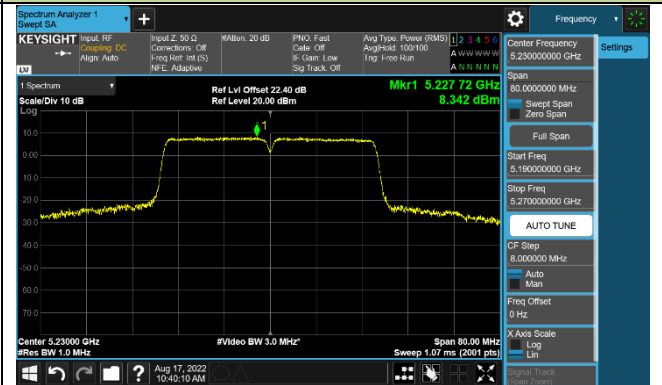

Channel 100 (5500MHz)

Channel 116 (5580MHz)

Channel 128 (5640MHz)

Channel 149 (5745MHz)

Channel 157 (5785MHz)

802.11ac-VHT40 Power Spectral Density - Ant 1

Channel 38 (5190MHz)

Channel 46 (5230MHz)

Channel 102 (5510MHz)

Channel 110 (5550MHz)

Channel 126 (5630MHz)

Channel 151 (5755MHz)

Channel 159 (5795MHz)