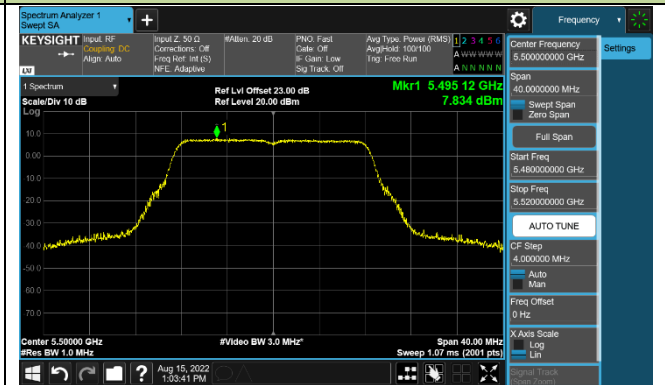

Channel 126 (5630MHz)

Channel 151 (5755MHz)

Channel 159 (5795MHz)

8802.11ax-HE80 Power Spectral Density - Ant 0

Channel 42 (5210MHz)

Channel 106 (5530MHz)

Channel 122 (5610MHz)

Channel 155 (5775MHz)

802.11ax-HE160 Power Spectral Density - Ant 0

Channel 50 (5250MHz)

Channel 114 (5570MHz)

802.11a Power Spectral Density - Ant 1

Channel 36 (5180MHz)

Channel 44 (5220MHz)

Channel 48 (5240MHz)

Channel 100 (5500MHz)

Channel 116 (5580MHz)

Channel 128 (5640MHz)

Channel 149 (5745MHz)

Channel 157 (5785MHz)

802.11ac-VHT20 Power Spectral Density - Ant 1

Channel 36 (5180MHz)

Channel 44 (5220MHz)

Channel 48 (5240MHz)