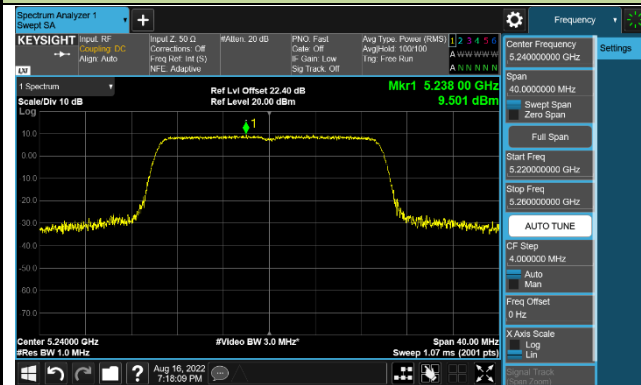

Channel 50 (5250MHz)

Channel 114 (5570MHz)

802.11ax-HE20 Power Spectral Density - Ant 0

Channel 36 (5180MHz)

Channel 44 (5220MHz)

Channel 48 (5240MHz)

Channel 100 (5500MHz)

Channel 116 (5580MHz)