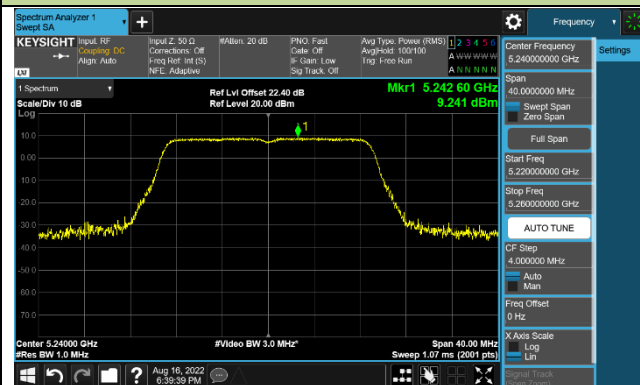

Channel 157 (5785MHz)

802.11ac-VHT20 Power Spectral Density - Ant 0

Channel 36 (5180MHz)

Channel 44 (5220MHz)

Channel 48 (5240MHz)

Channel 100 (5500MHz)

Channel 116 (5580MHz)

Channel 128 (5640MHz)

Channel 149 (5745MHz)

Channel 157 (5785MHz)

802.11ac-VHT40 Power Spectral Density - Ant 0

Channel 38 (5190MHz)

Channel 46 (5230MHz)

Channel 102 (5510MHz)

Channel 110 (5550MHz)

Channel 126 (5630MHz)