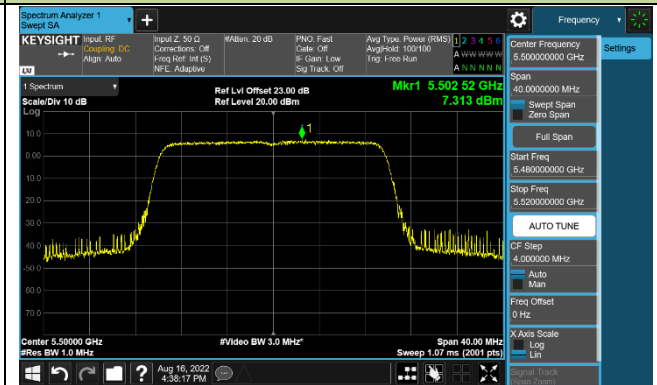

Channel 50 (5250MHz)

Channel 114 (5570MHz)

802.11ax-HE20 Power Spectral Density - Ant 0

Channel 36 (5180MHz)

Channel 44 (5220MHz)

Channel 48 (5240MHz)

Channel 100 (5500MHz)

Channel 116 (5580MHz)

Channel 128 (5640MHz)

Channel 149 (5745MHz)

Channel 157 (5785MHz)

802.11ax-HE40 Power Spectral Density - Ant 0

Channel 38 (5190MHz)

Channel 46 (5230MHz)

Channel 102 (5510MHz)

Channel 110 (5550MHz)