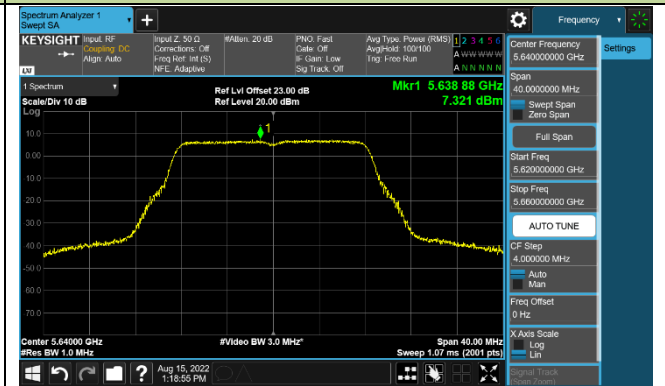

Channel 126 (5630MHz)

Channel 151 (5755MHz)

Channel 159 (5795MHz)

8802.11ax-HE80 Power Spectral Density - Ant 0

Channel 42 (5210MHz)

Channel 106 (5530MHz)

Channel 122 (5610MHz)

Channel 155 (5775MHz)

802.11ax-HE160 Power Spectral Density - Ant 0

Channel 50 (5250MHz)

Channel 114 (5570MHz)

802.11a Power Spectral Density - Ant 1

Channel 36 (5180MHz)

Channel 44 (5220MHz)

Channel 48 (5240MHz)

Channel 100 (5500MHz)

Channel 116 (5580MHz)

Channel 128 (5640MHz)

Channel 149 (5745MHz)

Channel 157 (5785MHz)

802.11ac-VHT20 Power Spectral Density - Ant 1

Channel 36 (5180MHz)

Channel 44 (5220MHz)

Channel 48 (5240MHz)