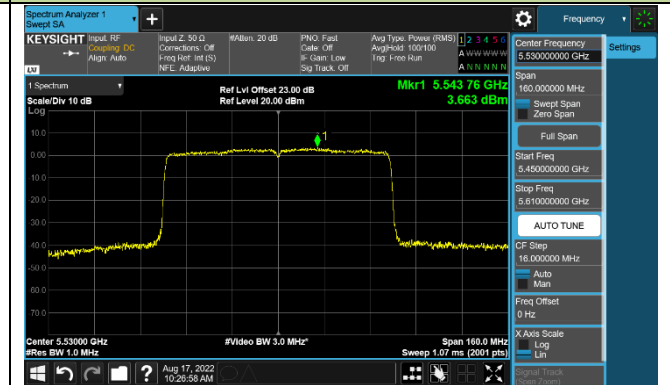

Channel 126 (5630MHz)

Channel 151 (5755MHz)

Channel 159 (5795MHz)

8802.11ax-HE80 Power Spectral Density - Ant 0

Channel 42 (5210MHz)

Channel 106 (5530MHz)

Channel 122 (5610MHz)

Channel 155 (5775MHz)

802.11ax-HE160 Power Spectral Density - Ant 0

Channel 50 (5250MHz)

Channel 114 (5570MHz)

802.11a Power Spectral Density - Ant 1

Channel 36 (5180MHz)

Channel 44 (5220MHz)

Channel 48 (5240MHz)

Channel 100 (5500MHz)