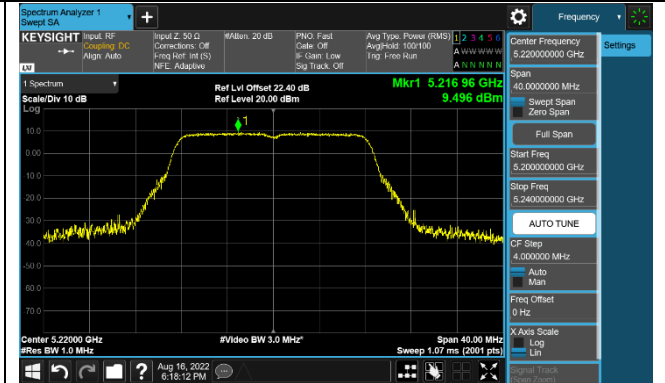

802.11ax-HE160 Power Spectral Density - Ant 0

Channel 50 (5250MHz)

Channel 114 (5570MHz)

802.11a Power Spectral Density - Ant 1

Channel 36 (5180MHz)

Channel 44 (5220MHz)

Channel 48 (5240MHz)

Channel 100 (5500MHz)