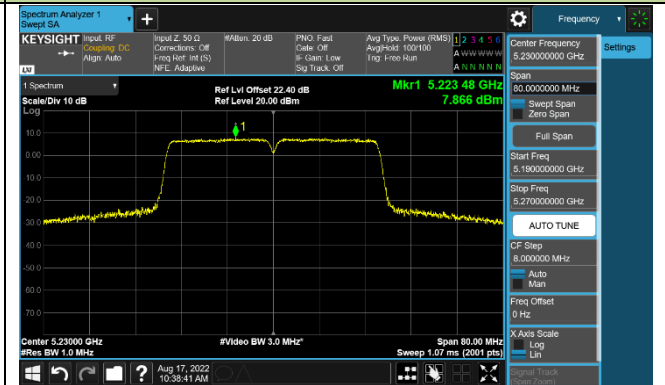

Channel 149 (5745MHz)

Channel 157 (5785MHz)

802.11ac-VHT40 Power Spectral Density - Ant 0

Channel 38 (5190MHz)

Channel 46 (5230MHz)

Channel 102 (5510MHz)

Channel 110 (5550MHz)

Channel 126 (5630MHz)

Channel 151 (5755MHz)

Channel 159 (5795MHz)

802.11ac-VHT80 Power Spectral Density - Ant 0

Channel 42 (5210MHz)

Channel 106 (5530MHz)

Channel 122 (5610MHz)

Channel 155 (5775MHz)

802.11ac-VHT160 Power Spectral Density - Ant 0