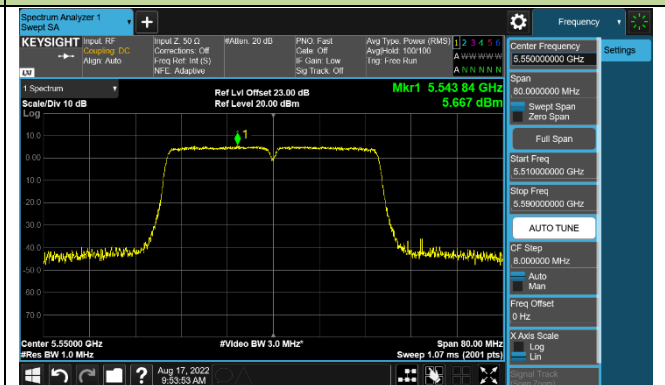

Channel 149 (5745MHz)

Channel 157 (5785MHz)

802.11ac-VHT40 Power Spectral Density - Ant 0

Channel 38 (5190MHz)

Channel 46 (5230MHz)

Channel 102 (5510MHz)

Channel 110 (5550MHz)

Channel 126 (5630MHz)

Channel 151 (5755MHz)

Channel 159 (5795MHz)

802.11ac-VHT80 Power Spectral Density - Ant 0

Channel 42 (5210MHz)

Channel 106 (5530MHz)

Channel 122 (5610MHz)

Channel 155 (5775MHz)

802.11ac-VHT160 Power Spectral Density - Ant 0