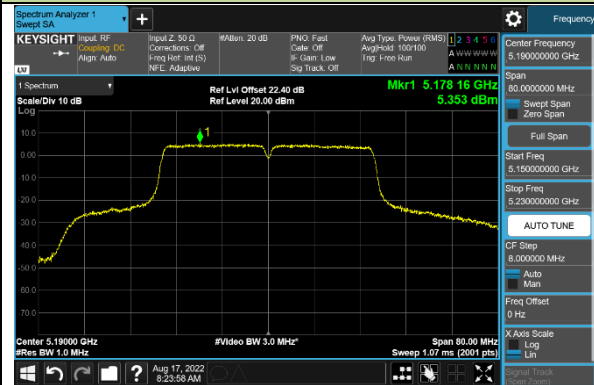

Channel 100 (5500MHz)

Channel 116 (5580MHz)

Channel 128 (5640MHz)

Channel 149 (5745MHz)

Channel 157 (5785MHz)

802.11ac-VHT40 Power Spectral Density - Ant 1

Channel 38 (5190MHz)

Channel 46 (5230MHz)

Channel 102 (5510MHz)

Channel 110 (5550MHz)

Channel 126 (5630MHz)

Channel 151 (5755MHz)

Channel 159 (5795MHz)