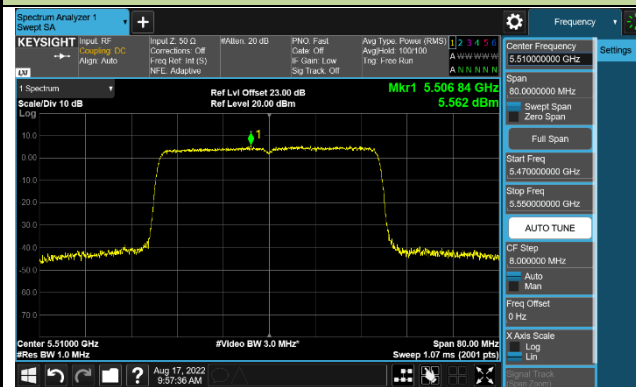

Channel 128 (5640MHz)

Channel 149 (5745MHz)

Channel 157 (5785MHz)

802.11ax-HE40 Power Spectral Density - Ant 0

Channel 38 (5190MHz)

Channel 46 (5230MHz)

Channel 102 (5510MHz)

Channel 110 (5550MHz)

Channel 126 (5630MHz)

Channel 151 (5755MHz)

Channel 159 (5795MHz)

8802.11ax-HE80 Power Spectral Density - Ant 0

Channel 42 (5210MHz)

Channel 106 (5530MHz)

Channel 122 (5610MHz)

Channel 155 (5775MHz)