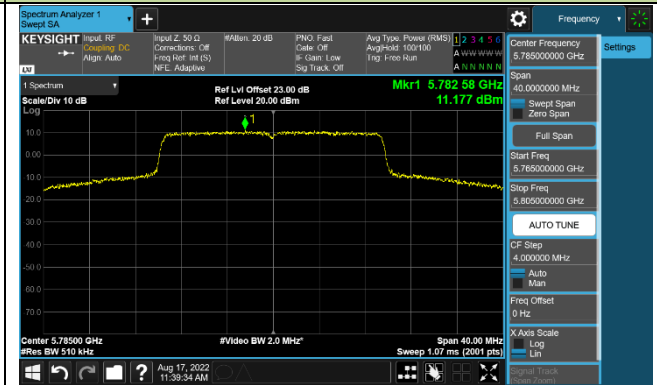

Channel 157 (5785MHz)