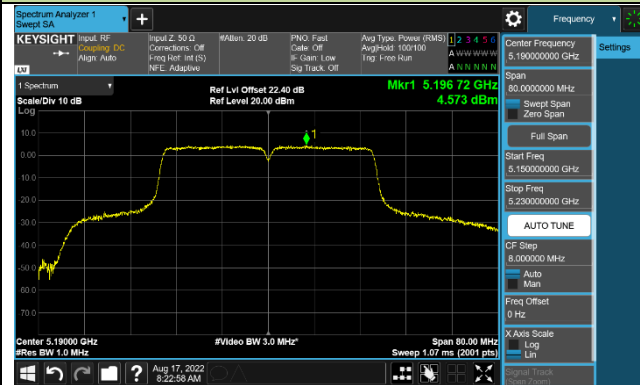

Channel 149 (5745MHz)

Channel 157 (5785MHz)

802.11ac-VHT40 Power Spectral Density - Ant 0

Channel 38 (5190MHz)

Channel 46 (5230MHz)

Channel 102 (5510MHz)

Channel 110 (5550MHz)

Channel 126 (5630MHz)

Channel 151 (5755MHz)

Channel 159 (5795MHz)

802.11ac-VHT80 Power Spectral Density - Ant 0

Channel 42 (5210MHz)

Channel 106 (5530MHz)

Channel 122 (5610MHz)

Channel 155 (5775MHz)

802.11ac-VHT160 Power Spectral Density - Ant 0