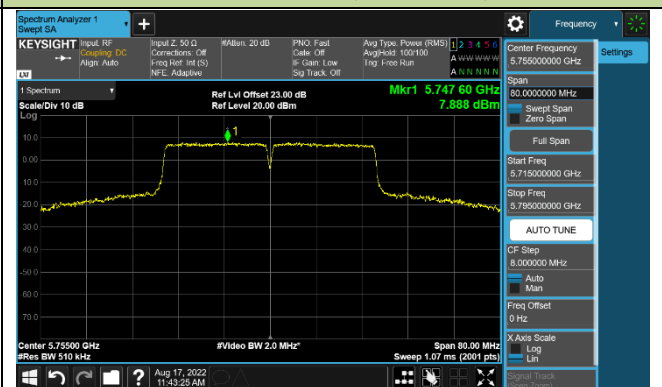

Channel 100 (5500MHz)

Channel 116 (5580MHz)

Channel 128 (5640MHz)

Channel 149 (5745MHz)

Channel 157 (5785MHz)

802.11ac-VHT40 Power Spectral Density - Ant 1

Channel 38 (5190MHz)

Channel 46 (5230MHz)

Channel 102 (5510MHz)

Channel 110 (5550MHz)

Channel 126 (5630MHz)

Channel 151 (5755MHz)

Channel 159 (5795MHz)