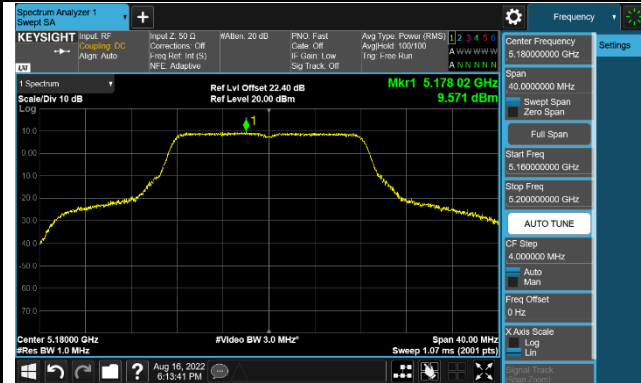

802.11ax-HE160 Power Spectral Density - Ant 0

Channel 50 (5250MHz)

Channel 114 (5570MHz)

802.11a Power Spectral Density - Ant 1

Channel 36 (5180MHz)

Channel 44 (5220MHz)

Channel 48 (5240MHz)

Channel 100 (5500MHz)

Channel 116 (5580MHz)

Channel 128 (5640MHz)

Channel 149 (5745MHz)

Channel 157 (5785MHz)

802.11ac-VHT20 Power Spectral Density - Ant 1

Channel 36 (5180MHz)

Channel 44 (5220MHz)

Channel 48 (5240MHz)