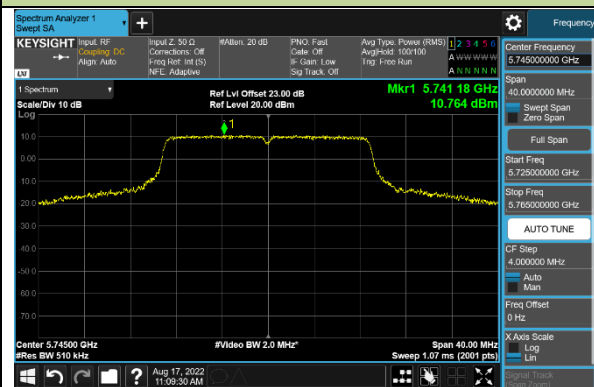

Channel 100 (5500MHz)

Channel 116 (5580MHz)

Channel 128 (5640MHz)

Channel 149 (5745MHz)

Channel 157 (5785MHz)

802.11ac-VHT40 Power Spectral Density - Ant 1

Channel 38 (5190MHz)

Channel 46 (5230MHz)

Channel 102 (5510MHz)

Channel 110 (5550MHz)

Channel 126 (5630MHz)

Channel 151 (5755MHz)

Channel 159 (5795MHz)