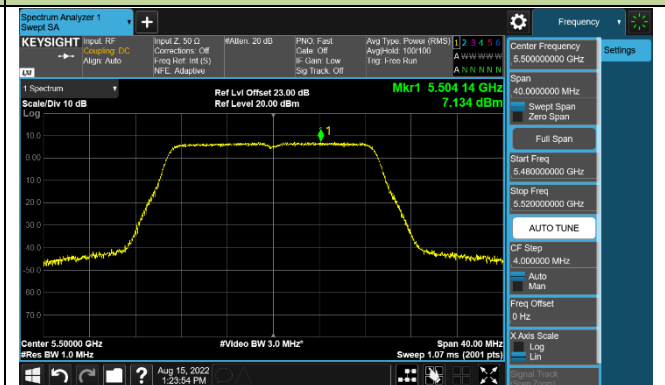

Channel 157 (5785MHz)

802.11ac-VHT20 Power Spectral Density - Ant 0

Channel 36 (5180MHz)

Channel 44 (5220MHz)

Channel 48 (5240MHz)

Channel 100 (5500MHz)

Channel 116 (5580MHz)

Channel 128 (5640MHz)

Channel 149 (5745MHz)

Channel 157 (5785MHz)

802.11ac-VHT40 Power Spectral Density - Ant 0

Channel 38 (5190MHz)

Channel 46 (5230MHz)

Channel 102 (5510MHz)

Channel 110 (5550MHz)

Channel 126 (5630MHz)