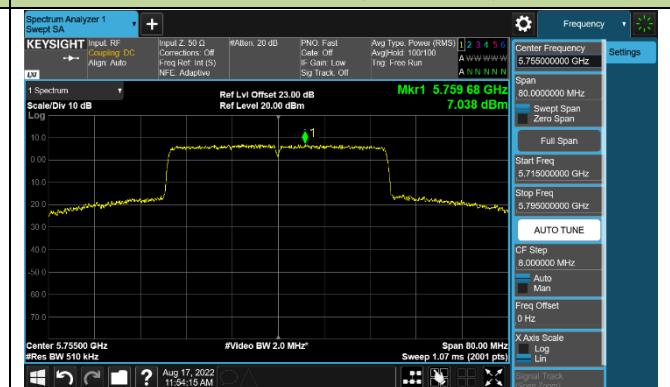

Channel 128 (5640MHz)

Channel 149 (5745MHz)

Channel 157 (5785MHz)

802.11ax-HE40 Power Spectral Density - Ant 0

Channel 38 (5190MHz)

Channel 46 (5230MHz)

Channel 102 (5510MHz)

Channel 110 (5550MHz)

Channel 126 (5630MHz)

Channel 151 (5755MHz)

Channel 159 (5795MHz)

8802.11ax-HE80 Power Spectral Density - Ant 0

Channel 42 (5210MHz)

Channel 106 (5530MHz)

Channel 122 (5610MHz)

Channel 155 (5775MHz)