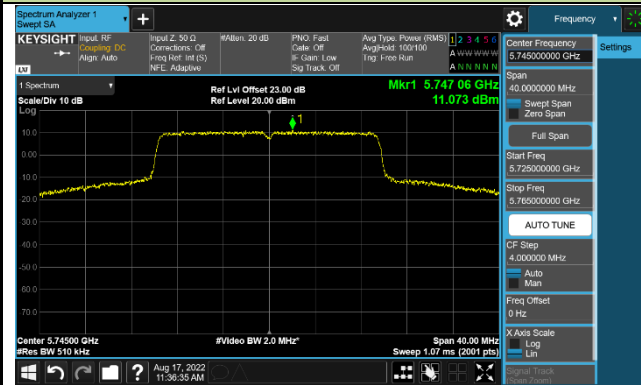

Channel 50 (5250MHz)

Channel 114 (5570MHz)

802.11ax-HE20 Power Spectral Density - Ant 0

Channel 36 (5180MHz)

Channel 44 (5220MHz)

Channel 48 (5240MHz)

Channel 100 (5500MHz)

Channel 116 (5580MHz)

Channel 128 (5640MHz)

Channel 149 (5745MHz)

Channel 157 (5785MHz)

802.11ax-HE40 Power Spectral Density - Ant 0

Channel 38 (5190MHz)

Channel 46 (5230MHz)

Channel 102 (5510MHz)

Channel 110 (5550MHz)