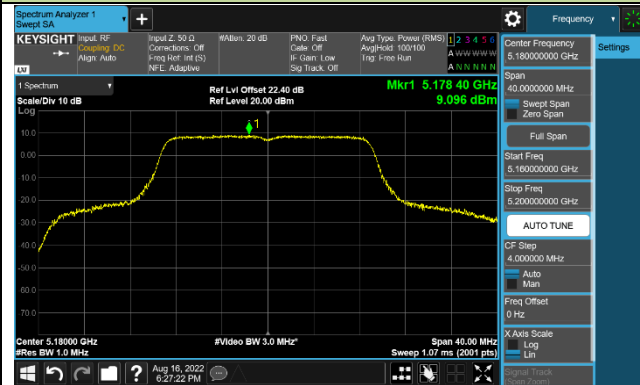

802.11a Power Spectral Density - Ant 0

Channel 36 (5180MHz)

Channel 44 (5220MHz)

Channel 48 (5240MHz)

Channel 100 (5500MHz)

Channel 116 (5580MHz)

Channel 128 (5640MHz)

Channel 149 (5745MHz)

Channel 157 (5785MHz)

802.11ac-VHT20 Power Spectral Density - Ant 0

Channel 36 (5180MHz)

Channel 44 (5220MHz)

Channel 48 (5240MHz)

Channel 100 (5500MHz)

Channel 116 (5580MHz)

Channel 128 (5640MHz)