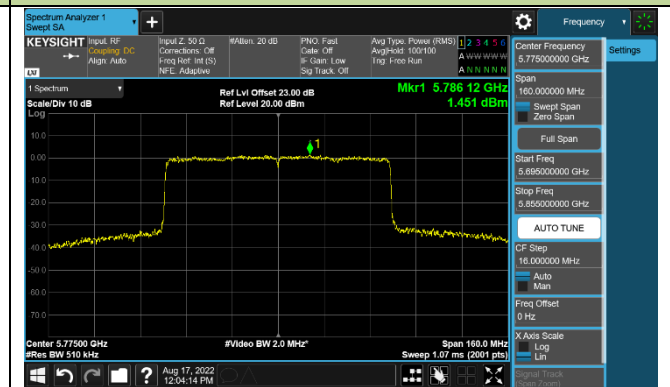

Channel 126 (5630MHz)

Channel 151 (5755MHz)

Channel 159 (5795MHz)

8802.11ax-HE80 Power Spectral Density - Ant 0

Channel 42 (5210MHz)

Channel 106 (5530MHz)

Channel 122 (5610MHz)

Channel 155 (5775MHz)

802.11ax-HE160 Power Spectral Density - Ant 0

Channel 50 (5250MHz)

Channel 114 (5570MHz)

802.11a Power Spectral Density - Ant 1

Channel 36 (5180MHz)

Channel 44 (5220MHz)

Channel 48 (5240MHz)

Channel 100 (5500MHz)