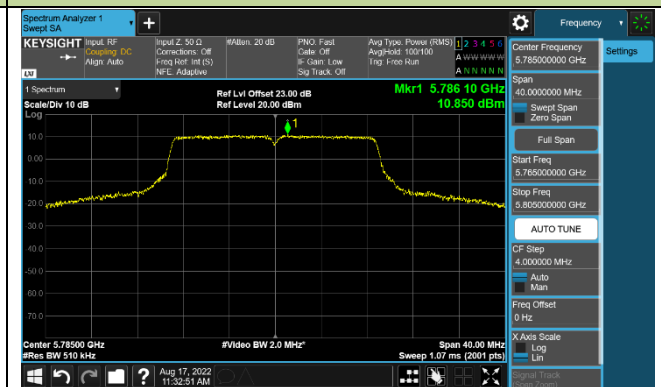

Channel 116 (5580MHz)

Channel 128 (5640MHz)

Channel 149 (5745MHz)

Channel 157 (5785MHz)

802.11ac-VHT20 Power Spectral Density - Ant 1

Channel 36 (5180MHz)

Channel 44 (5220MHz)

Channel 48 (5240MHz)

Channel 100 (5500MHz)

Channel 116 (5580MHz)

Channel 128 (5640MHz)

Channel 149 (5745MHz)

Channel 157 (5785MHz)

802.11ac-VHT40 Power Spectral Density - Ant 1

Channel 38 (5190MHz)

Channel 46 (5230MHz)

Channel 102 (5510MHz)

Channel 110 (5550MHz)

Channel 126 (5630MHz)

Channel 151 (5755MHz)

Channel 159 (5795MHz)