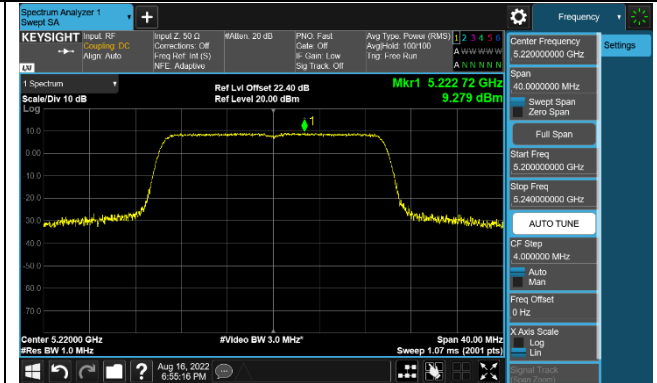

Channel 50 (5250MHz)

Channel 114 (5570MHz)

802.11ax-HE20 Power Spectral Density - Ant 0

Channel 36 (5180MHz)

Channel 44 (5220MHz)

Channel 48 (5240MHz)

Channel 100 (5500MHz)

Channel 116 (5580MHz)

Channel 128 (5640MHz)

Channel 149 (5745MHz)

Channel 157 (5785MHz)

802.11ax-HE40 Power Spectral Density - Ant 0

Channel 38 (5190MHz)

Channel 46 (5230MHz)

Channel 102 (5510MHz)

Channel 110 (5550MHz)