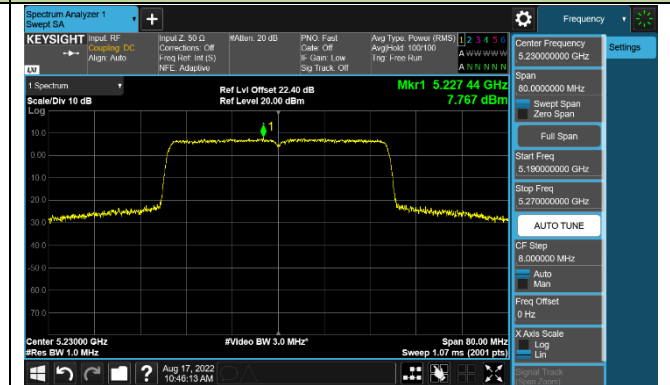

Channel 128 (5640MHz)

Channel 149 (5745MHz)

Channel 157 (5785MHz)

802.11ax-HE40 Power Spectral Density - Ant 0

Channel 38 (5190MHz)

Channel 46 (5230MHz)

Channel 102 (5510MHz)

Channel 110 (5550MHz)

Channel 126 (5630MHz)

Channel 151 (5755MHz)

Channel 159 (5795MHz)

8802.11ax-HE80 Power Spectral Density - Ant 0

Channel 42 (5210MHz)

Channel 106 (5530MHz)

Channel 122 (5610MHz)

Channel 155 (5775MHz)