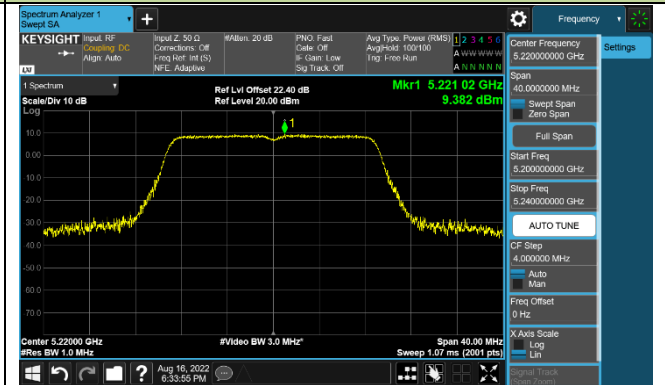

Channel 157 (5785MHz)

802.11ac-VHT20 Power Spectral Density - Ant 0

Channel 36 (5180MHz)

Channel 44 (5220MHz)

Channel 48 (5240MHz)

Channel 100 (5500MHz)

Channel 116 (5580MHz)

Channel 128 (5640MHz)

Channel 149 (5745MHz)

Channel 157 (5785MHz)

802.11ac-VHT40 Power Spectral Density - Ant 0

Channel 38 (5190MHz)

Channel 46 (5230MHz)

Channel 102 (5510MHz)

Channel 110 (5550MHz)

Channel 126 (5630MHz)