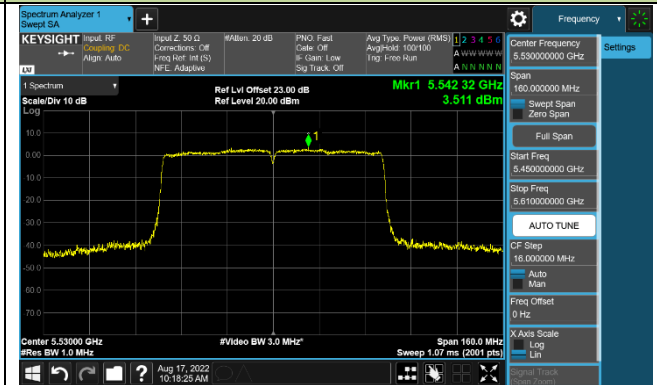

Channel 151 (5755MHz)

Channel 159 (5795MHz)

802.11ac-VHT80 Power Spectral Density - Ant 0

Channel 42 (5210MHz)

Channel 106 (5530MHz)

Channel 122 (5610MHz)

Channel 155 (5775MHz)

802.11ac-VHT160 Power Spectral Density - Ant 0