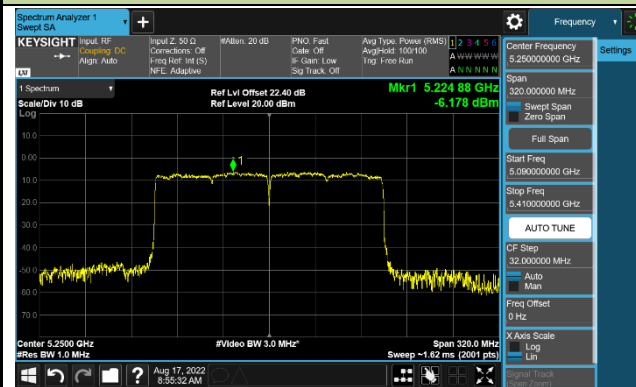

802.11ax-HE160 Power Spectral Density - Ant 0

Channel 50 (5250MHz)