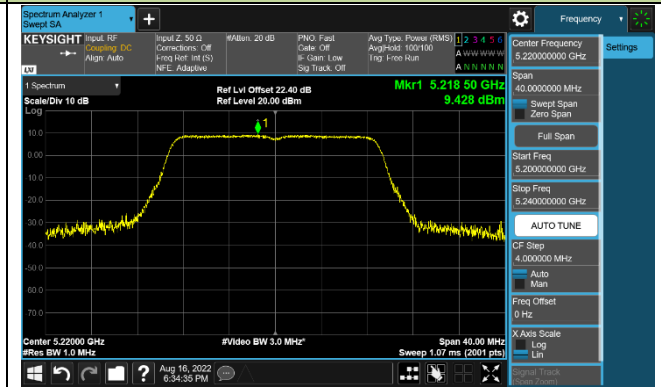

802.11ax-HE160 Power Spectral Density - Ant 0

Channel 50 (5250MHz)

Channel 114 (5570MHz)

802.11a Power Spectral Density - Ant 1

Channel 36 (5180MHz)

Channel 44 (5220MHz)

Channel 48 (5240MHz)

Channel 100 (5500MHz)

Channel 116 (5580MHz)

Channel 128 (5640MHz)

Channel 149 (5745MHz)

Channel 157 (5785MHz)

802.11ac-VHT20 Power Spectral Density - Ant 1

Channel 36 (5180MHz)

Channel 44 (5220MHz)

Channel 48 (5240MHz)