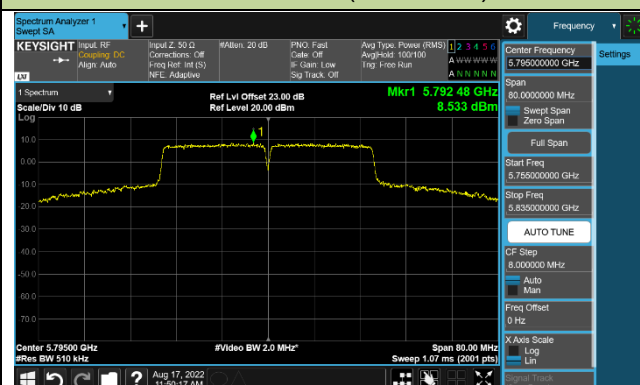

Channel 149 (5745MHz)

Channel 157 (5785MHz)

802.11ac-VHT40 Power Spectral Density - Ant 0

Channel 38 (5190MHz)

Channel 46 (5230MHz)

Channel 102 (5510MHz)

Channel 110 (5550MHz)

Channel 126 (5630MHz)

Channel 151 (5755MHz)

Channel 159 (5795MHz)

802.11ac-VHT80 Power Spectral Density - Ant 0

Channel 42 (5210MHz)

Channel 106 (5530MHz)

Channel 122 (5610MHz)

Channel 155 (5775MHz)

802.11ac-VHT160 Power Spectral Density - Ant 0