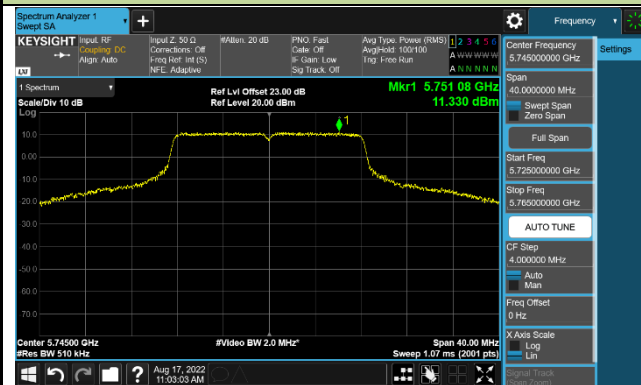

802.11ax-HE160 Power Spectral Density - Ant 0

Channel 50 (5250MHz)

Channel 114 (5570MHz)

802.11a Power Spectral Density - Ant 1

Channel 36 (5180MHz)

Channel 44 (5220MHz)

Channel 48 (5240MHz)

Channel 100 (5500MHz)

Channel 116 (5580MHz)

Channel 128 (5640MHz)

Channel 149 (5745MHz)

Channel 157 (5785MHz)

802.11ac-VHT20 Power Spectral Density - Ant 1

Channel 36 (5180MHz)

Channel 44 (5220MHz)

Channel 48 (5240MHz)