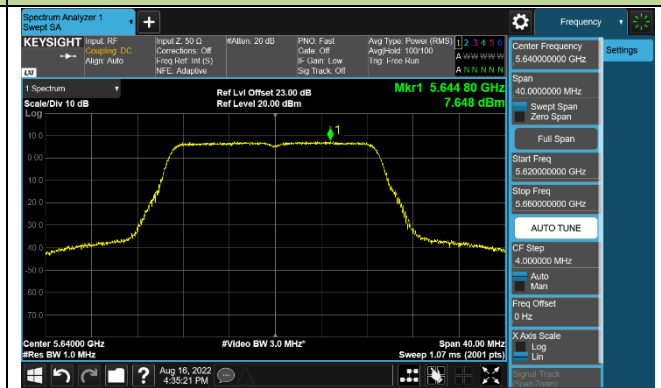

802.11ax-HE160 Power Spectral Density - Ant 0

Channel 50 (5250MHz)

Channel 114 (5570MHz)

802.11a Power Spectral Density - Ant 1

Channel 36 (5180MHz)

Channel 44 (5220MHz)

Channel 48 (5240MHz)

Channel 100 (5500MHz)

Channel 116 (5580MHz)

Channel 128 (5640MHz)

Channel 149 (5745MHz)

Channel 157 (5785MHz)

802.11ac-VHT20 Power Spectral Density - Ant 1

Channel 36 (5180MHz)

Channel 44 (5220MHz)

Channel 48 (5240MHz)

Channel 100 (5500MHz)

Channel 116 (5580MHz)

Channel 128 (5640MHz)

Channel 149 (5745MHz)

Channel 157 (5785MHz)

802.11ac-VHT40 Power Spectral Density - Ant 1

Channel 38 (5190MHz)

Channel 46 (5230MHz)