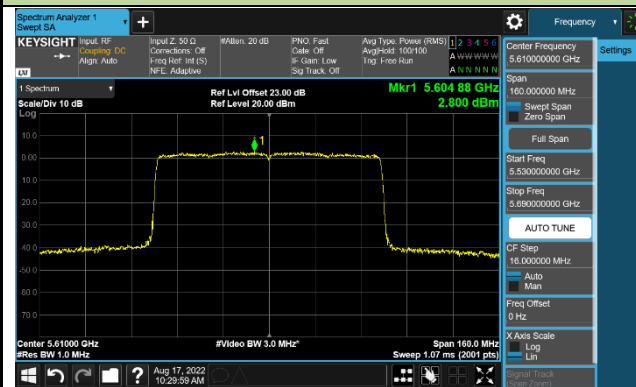

Channel 126 (5630MHz)

Channel 151 (5755MHz)

Channel 159 (5795MHz)

8802.11ax-HE80 Power Spectral Density - Ant 0

Channel 42 (5210MHz)

Channel 106 (5530MHz)

Channel 122 (5610MHz)

Channel 155 (5775MHz)

802.11ax-HE160 Power Spectral Density - Ant 0

Channel 50 (5250MHz)

Channel 114 (5570MHz)

802.11a Power Spectral Density - Ant 1

Channel 36 (5180MHz)

Channel 44 (5220MHz)

Channel 48 (5240MHz)

Channel 100 (5500MHz)