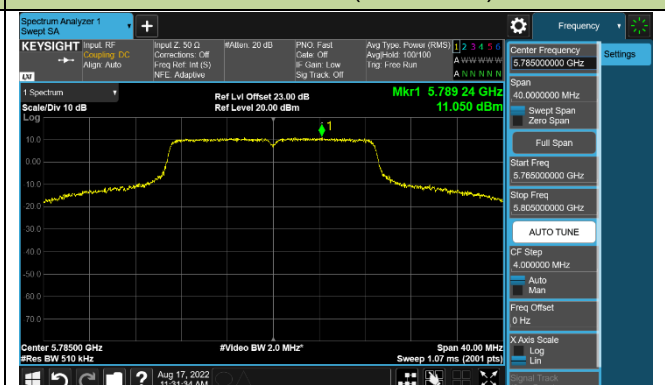

Channel 157 (5785MHz)

802.11ac-VHT20 Power Spectral Density - Ant 0

Channel 36 (5180MHz)

Channel 44 (5220MHz)

Channel 48 (5240MHz)

Channel 100 (5500MHz)

Channel 116 (5580MHz)

Channel 128 (5640MHz)

Channel 149 (5745MHz)

Channel 157 (5785MHz)

802.11ac-VHT40 Power Spectral Density - Ant 0

Channel 38 (5190MHz)

Channel 46 (5230MHz)

Channel 102 (5510MHz)

Channel 110 (5550MHz)

Channel 126 (5630MHz)