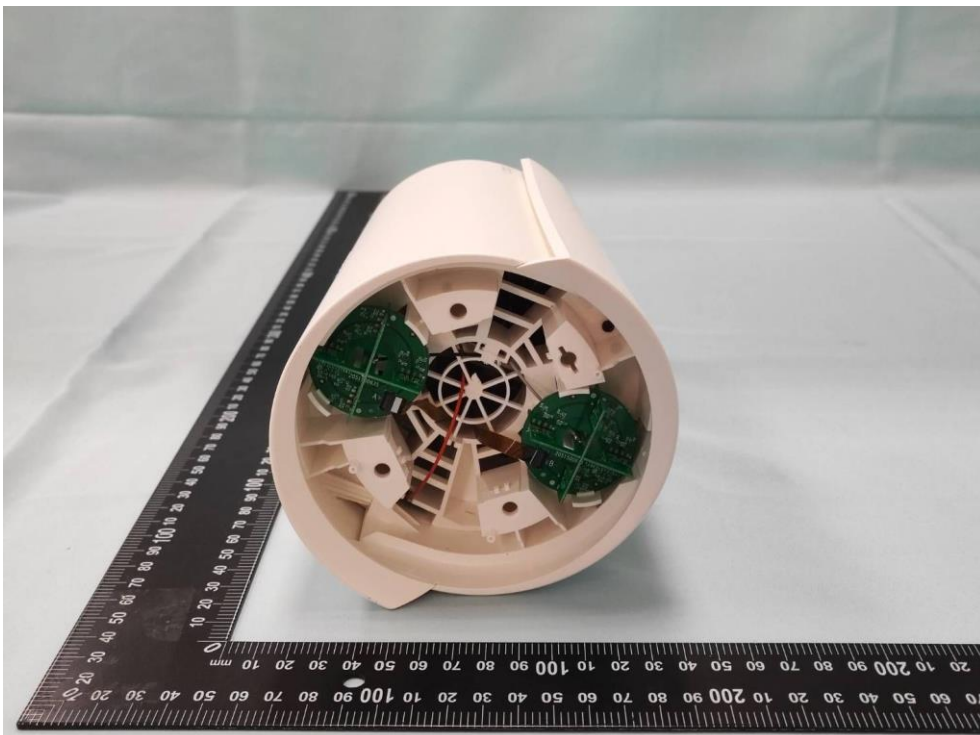

**Product: AX7800 Whole Home  
Mesh Wi-Fi 6 System**

**Brand Name: tp-link**

**Model Number: Deco X95**

### Internal Photograph

(1) EUT Photo

(2) EUT Photo

(3) EUT Photo

(4) EUT Photo

(5) EUT Photo

(6) EUT Photo

(7) EUT Photo