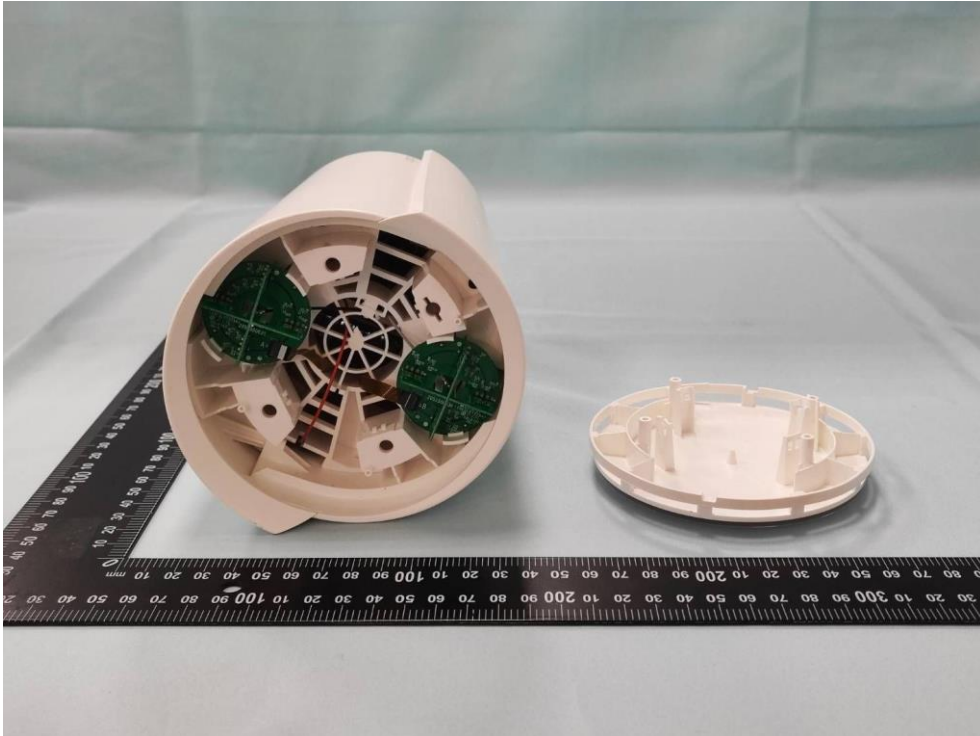

**Product: AX7800 Whole Home  
Mesh Wi-Fi 6 System**

**Brand Name: tp-link**

**Model Number: Deco X95**

### Internal Photograph

(1) EUT Photo

(2) EUT Photo

(3) EUT Photo

(4) EUT Photo

(5) EUT Photo

(6) EUT Photo

(7) EUT Photo