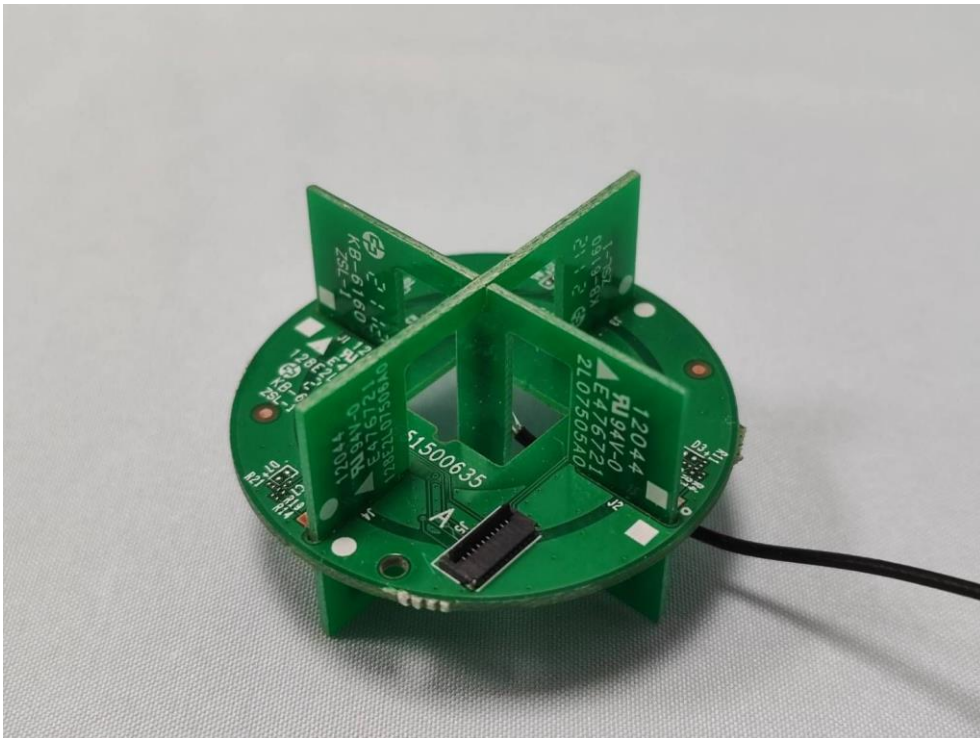

**Product: AX7800 Whole Home  
Mesh Wi-Fi 6 System**

**Brand Name: tp-link**

**Model Number: Deco X95**

### Internal Photograph

(1) EUT Photo

(2) EUT Photo

(3) EUT Photo

(4) EUT Photo

(5) EUT Photo

(6) EUT Photo

(7) EUT Photo

(8) EUT Photo

(9) EUT Photo

(10) EUT Photo

(11) EUT Photo

(12) EUT Photo

(13) EUT Photo

(14) EUT Photo

(15) EUT Photo