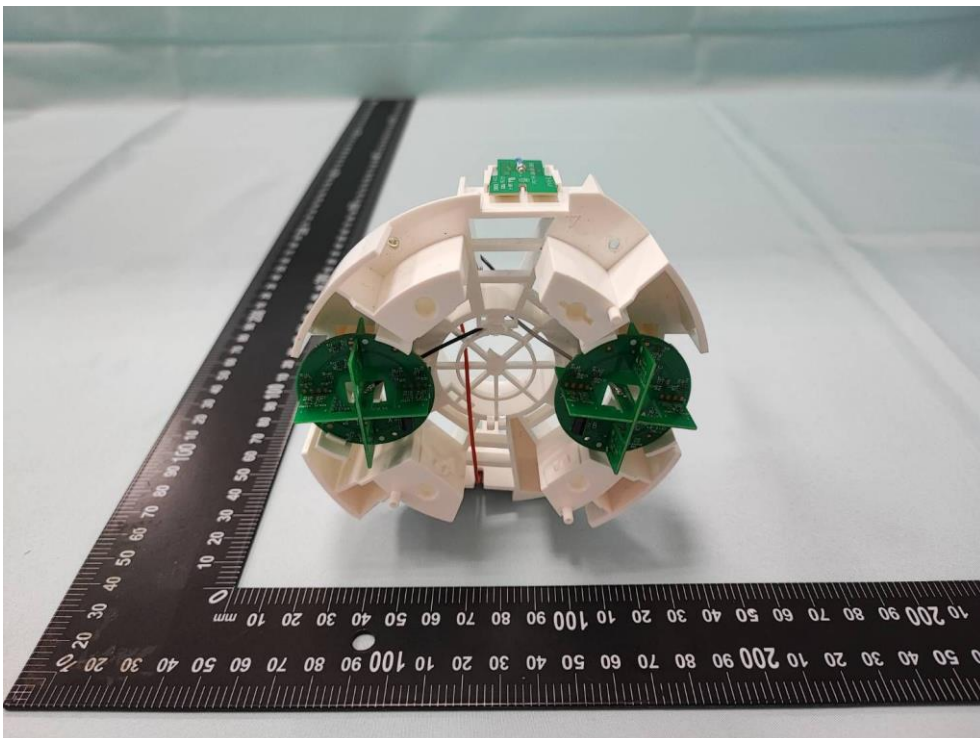

**Product: AX7800 Whole Home  
Mesh Wi-Fi 6 System**

**Brand Name: tp-link**

**Model Number: Deco X95**

### Internal Photograph

(1) EUT Photo

(2) EUT Photo

(3) EUT Photo

(4) EUT Photo

(5) EUT Photo

(6) EUT Photo

(7) EUT Photo

(8) EUT Photo

(9) EUT Photo

(10) EUT Photo

(11) EUT Photo

(12) EUT Photo

(13) EUT Photo

(14) EUT Photo

(15) EUT Photo