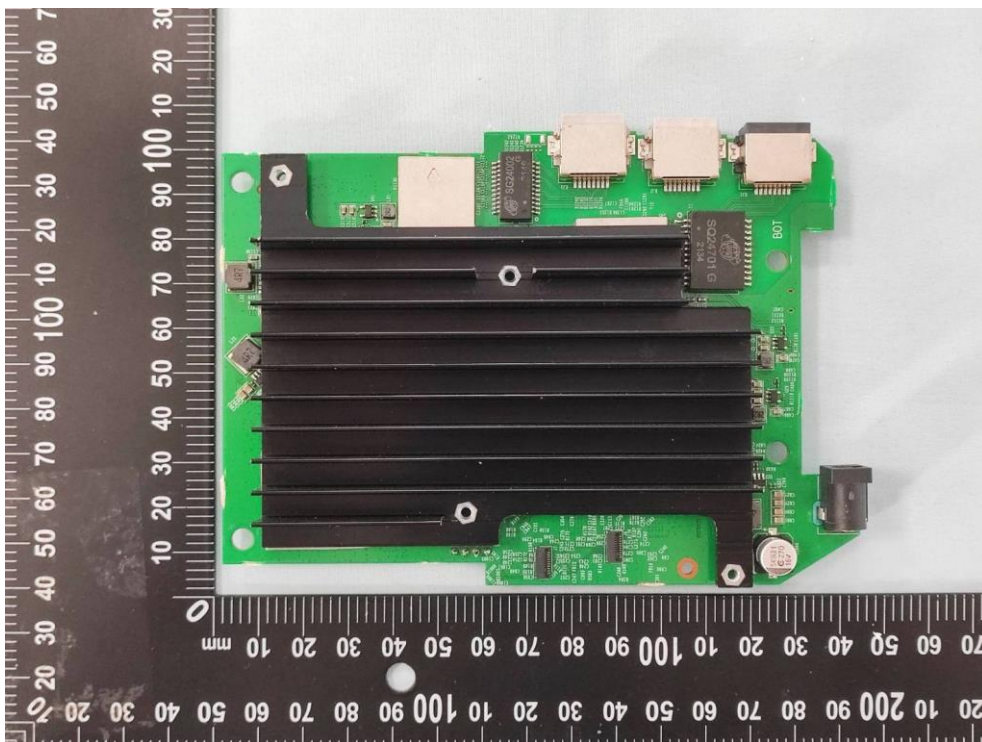

(26) EUT Photo