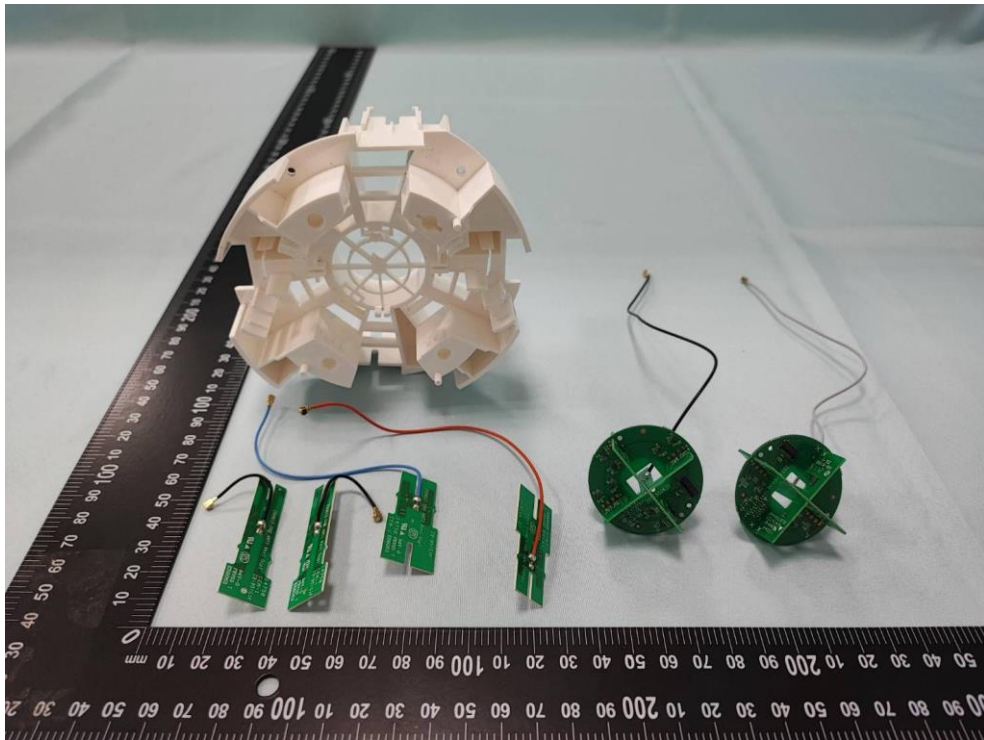

**Product: AX7800 Whole Home  
Mesh Wi-Fi 6 System**

**Brand Name: tp-link**

**Model Number: Deco X95**

### Internal Photograph

(1) EUT Photo

(2) EUT Photo

(3) EUT Photo

(4) EUT Photo

(5) EUT Photo

(6) EUT Photo

(7) EUT Photo

(8) EUT Photo

(9) EUT Photo

(10) EUT Photo

(11) EUT Photo

(12) EUT Photo

(13) EUT Photo

(14) EUT Photo

(15) EUT Photo