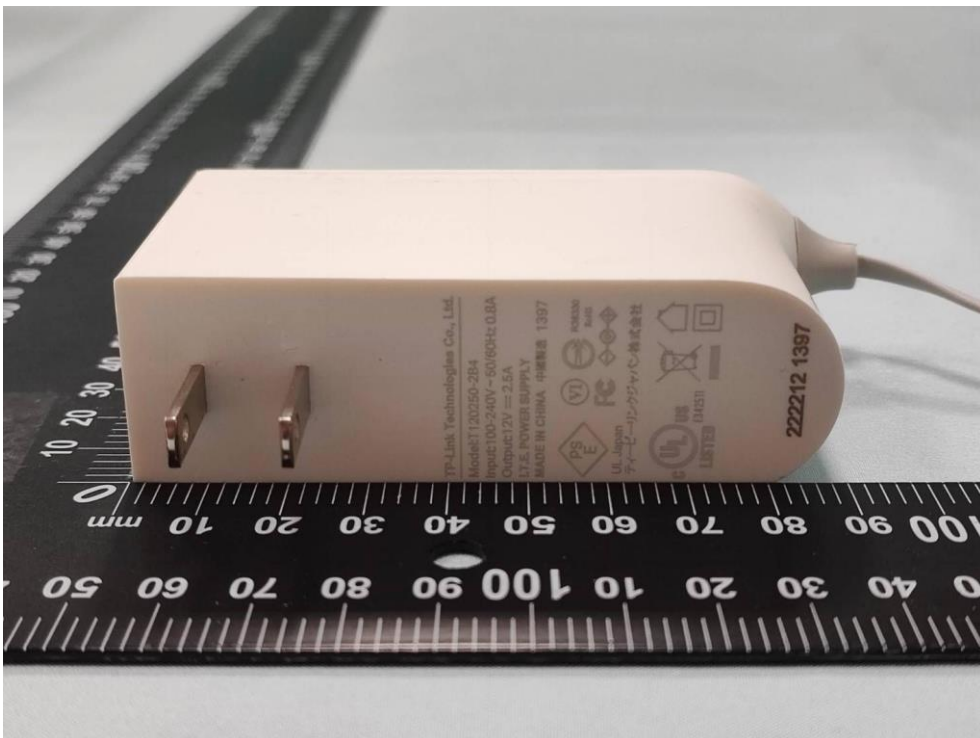

(8) Adapter (Brand: TP-Link Technologies Co., Ltd. ,M/N: T120250-2B4)