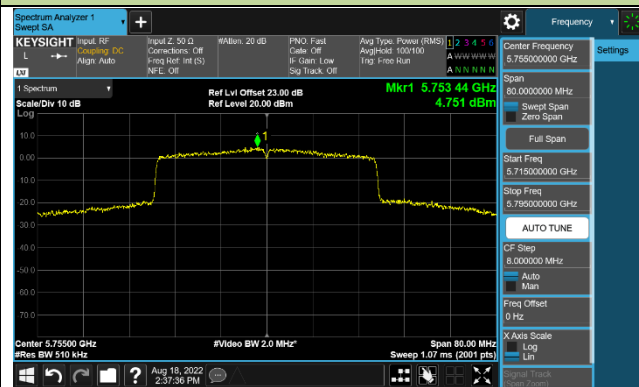

### 802.11ax-HE20 Power Spectral Density - Ant 1

**Channel 36 (5180MHz)**

**Channel 44 (5220MHz)**

**Channel 48 (5240MHz)**

**Channel 149 (5745MHz)**

**Channel 157 (5785MHz)**

**Channel 165 (5825MHz)**

### 802.11ax-HE40 Power Spectral Density - Ant 1

Channel 38 (5190MHz)

Channel 46 (5230MHz)

Channel 151 (5755MHz)

Channel 159 (5795MHz)

### 802.11ax-HE80 Power Spectral Density - Ant 1

Channel 42 (5210MHz)

Channel 155 (5775MHz)

802.11ax-HE160 Power Spectral Density - Ant 1

Channel 50 (5250MHz)