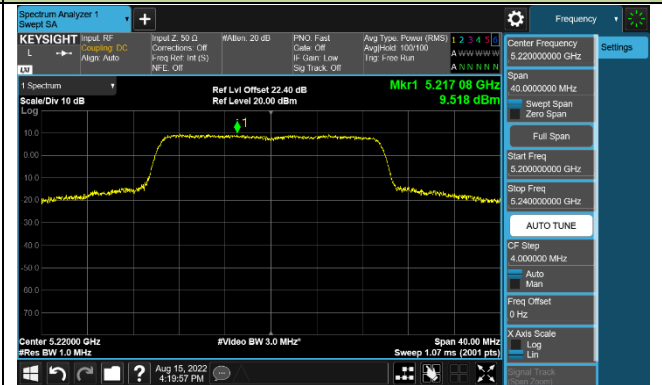

### 802.11ac-VHT80 Power Spectral Density - Ant 2

Channel 42 (5210MHz)

Channel 155 (5775MHz)

802.11ac-VHT160 Power Spectral Density - Ant 2

Channel 50 (5250MHz)

### 802.11ax-HE20 Power Spectral Density - Ant 2

**Channel 36 (5180MHz)**

**Channel 44 (5220MHz)**

**Channel 48 (5240MHz)**

**Channel 149 (5745MHz)**

**Channel 157 (5785MHz)**

**Channel 165 (5825MHz)**

802.11ax-HE40 Power Spectral Density - Ant 2