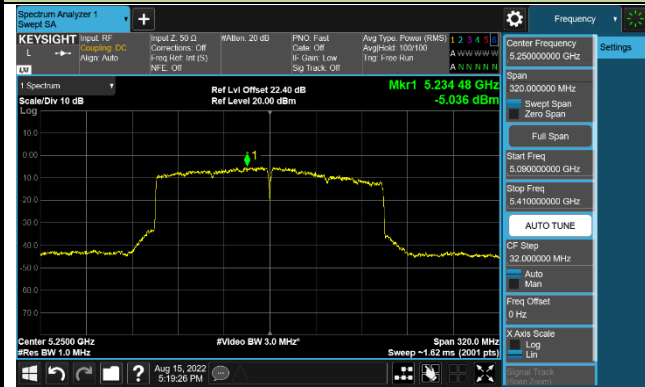

### 802.11ax-HE20 Power Spectral Density - Ant 2

**Channel 36 (5180MHz)**

**Channel 44 (5220MHz)**

**Channel 48 (5240MHz)**

**Channel 149 (5745MHz)**

**Channel 157 (5785MHz)**

**Channel 165 (5825MHz)**

802.11ax-HE40 Power Spectral Density - Ant 2

Channel 38 (5190MHz)

Channel 46 (5230MHz)

Channel 151 (5755MHz)

Channel 159 (5795MHz)

802.11ax-HE80 Power Spectral Density - Ant 2

Channel 42 (5210MHz)

Channel 155 (5775MHz)

802.11ax-HE160 Power Spectral Density - Ant 2

Channel 50 (5250MHz)