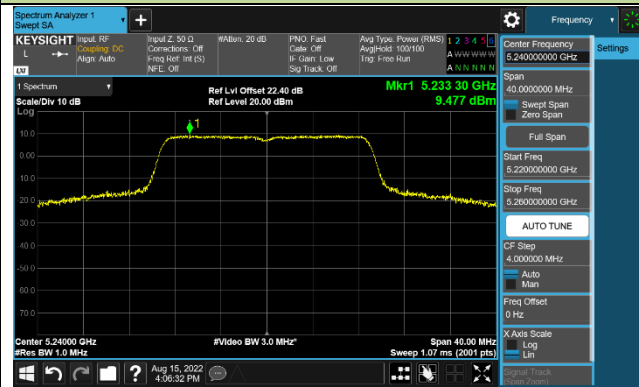

### 802.11a Power Spectral Density - Ant 3

Channel 36 (5180MHz)

Channel 44 (5220MHz)

Channel 48 (5240MHz)

Channel 149 (5745MHz)

Channel 157 (5785MHz)

Channel 165 (5825MHz)

### 802.11ac-VHT20 Power Spectral Density - Ant 3

**Channel 36 (5180MHz)**

**Channel 44 (5220MHz)**

**Channel 48 (5240MHz)**

**Channel 149 (5745MHz)**

**Channel 157 (5785MHz)**

**Channel 165 (5825MHz)**