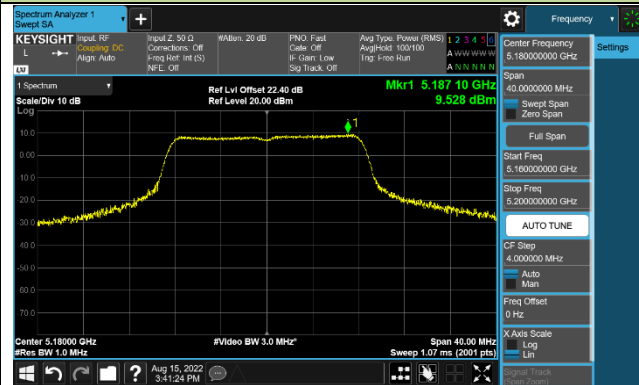

802.11a Power Spectral Density - Ant 3

Channel 36 (5180MHz)