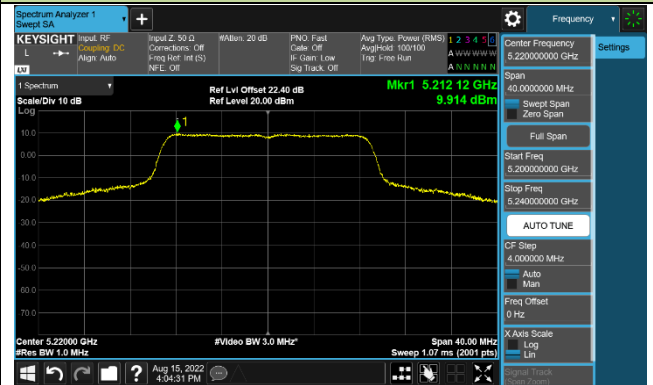

### 802.11ax-HE80 Power Spectral Density - Ant 1

Channel 42 (5210MHz)

Channel 155 (5775MHz)

802.11ax-HE160 Power Spectral Density - Ant 1

Channel 50 (5250MHz)

### 802.11a Power Spectral Density - Ant 2

Channel 36 (5180MHz)

Channel 44 (5220MHz)

Channel 48 (5240MHz)

Channel 149 (5745MHz)

Channel 157 (5785MHz)

Channel 165 (5825MHz)

### 802.11ac-VHT20 Power Spectral Density - Ant 2

**Channel 36 (5180MHz)**

**Channel 44 (5220MHz)**

**Channel 48 (5240MHz)**

**Channel 149 (5745MHz)**

**Channel 157 (5785MHz)**

**Channel 165 (5825MHz)**