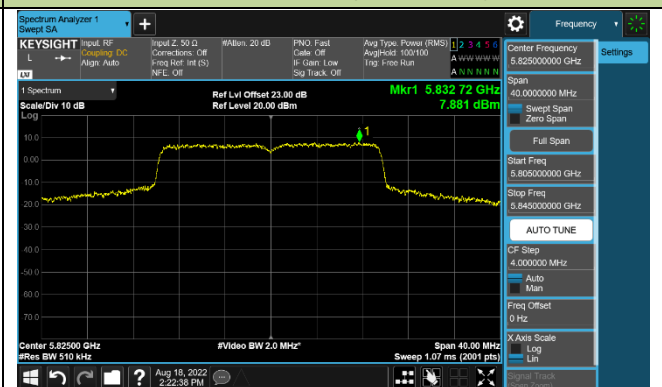

### 802.11ac-VHT80 Power Spectral Density - Ant 1

Channel 42 (5210MHz)

Channel 155 (5775MHz)

802.11ac-VHT160 Power Spectral Density - Ant 1

Channel 50 (5250MHz)

### 802.11ax-HE20 Power Spectral Density - Ant 1

**Channel 36 (5180MHz)**

**Channel 44 (5220MHz)**

**Channel 48 (5240MHz)**

**Channel 149 (5745MHz)**

**Channel 157 (5785MHz)**

**Channel 165 (5825MHz)**

### 802.11ax-HE40 Power Spectral Density - Ant 1

Channel 38 (5190MHz)

Channel 46 (5230MHz)

Channel 151 (5755MHz)

Channel 159 (5795MHz)