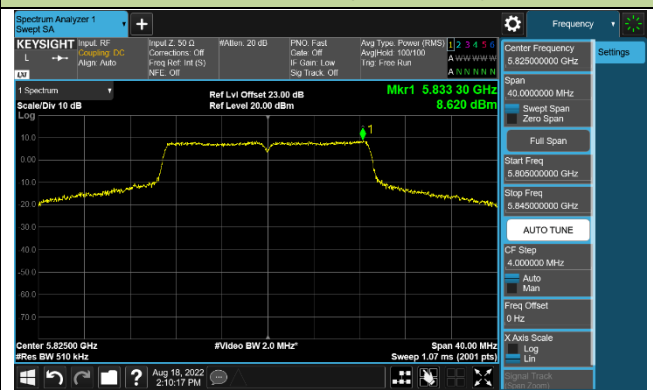

### 802.11ac-VHT20 Power Spectral Density - Ant 2

**Channel 36 (5180MHz)**

**Channel 44 (5220MHz)**

**Channel 48 (5240MHz)**

**Channel 149 (5745MHz)**

**Channel 157 (5785MHz)**

**Channel 165 (5825MHz)**