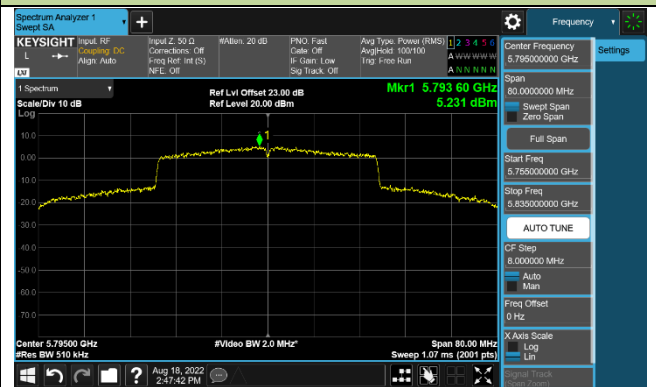

802.11ax-HE40 Power Spectral Density - Ant 0

Channel 38 (5190MHz)

Channel 46 (5230MHz)

Channel 151 (5755MHz)

Channel 159 (5795MHz)

802.11ax-HE80 Power Spectral Density - Ant 0

Channel 42 (5210MHz)

Channel 155 (5775MHz)

802.11ax-HE160 Power Spectral Density - Ant 0

Channel 50 (5250MHz)