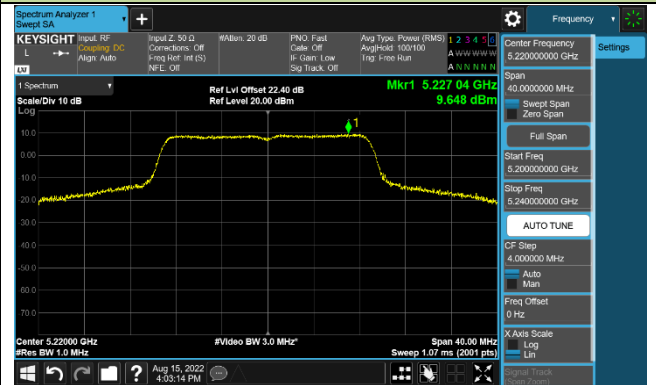

802.11ax-HE160 Power Spectral Density - Ant 0

Channel 50 (5250MHz)

### 802.11a Power Spectral Density - Ant 1

Channel 36 (5180MHz)

Channel 44 (5220MHz)

Channel 48 (5240MHz)

Channel 149 (5745MHz)

Channel 157 (5785MHz)

Channel 165 (5825MHz)

### 802.11ac-VHT20 Power Spectral Density - Ant 1

Channel 36 (5180MHz)

Channel 44 (5220MHz)

Channel 48 (5240MHz)

Channel 149 (5745MHz)

Channel 157 (5785MHz)

Channel 165 (5825MHz)