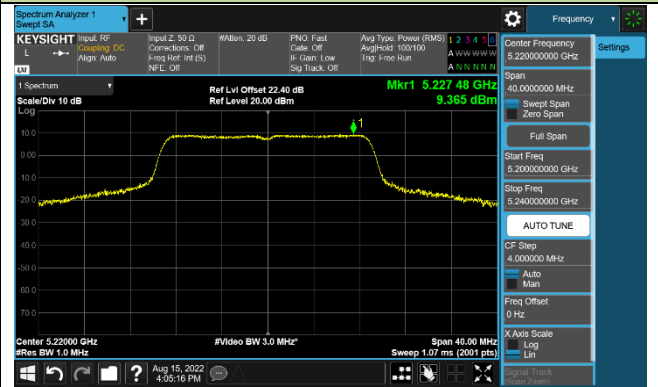

Channel 50 (5250MHz)

### 802.11a Power Spectral Density - Ant 3

Channel 36 (5180MHz)

Channel 44 (5220MHz)

Channel 48 (5240MHz)

Channel 149 (5745MHz)

Channel 157 (5785MHz)

Channel 165 (5825MHz)

### 802.11ac-VHT20 Power Spectral Density - Ant 3

**Channel 36 (5180MHz)**

**Channel 44 (5220MHz)**

**Channel 48 (5240MHz)**

**Channel 149 (5745MHz)**

**Channel 157 (5785MHz)**

**Channel 165 (5825MHz)**