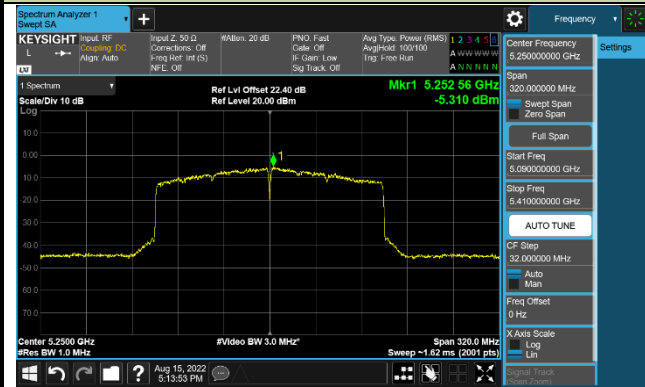

802.11ax-HE40 Power Spectral Density - Ant 0

Channel 38 (5190MHz)

Channel 46 (5230MHz)

Channel 151 (5755MHz)

Channel 159 (5795MHz)

802.11ax-HE80 Power Spectral Density - Ant 0

Channel 42 (5210MHz)

Channel 155 (5775MHz)

802.11ax-HE160 Power Spectral Density - Ant 0

Channel 50 (5250MHz)