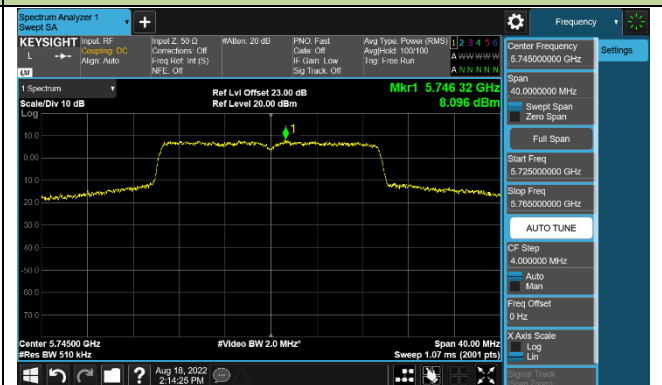

### 802.11ac-VHT80 Power Spectral Density - Ant 1

Channel 42 (5210MHz)

Channel 155 (5775MHz)

802.11ac-VHT160 Power Spectral Density - Ant 1

Channel 50 (5250MHz)

### 802.11ax-HE20 Power Spectral Density - Ant 1

**Channel 36 (5180MHz)**

**Channel 44 (5220MHz)**

**Channel 48 (5240MHz)**

**Channel 149 (5745MHz)**

**Channel 157 (5785MHz)**

**Channel 165 (5825MHz)**

### 802.11ax-HE40 Power Spectral Density - Ant 1

Channel 38 (5190MHz)

Channel 46 (5230MHz)

Channel 151 (5755MHz)

Channel 159 (5795MHz)