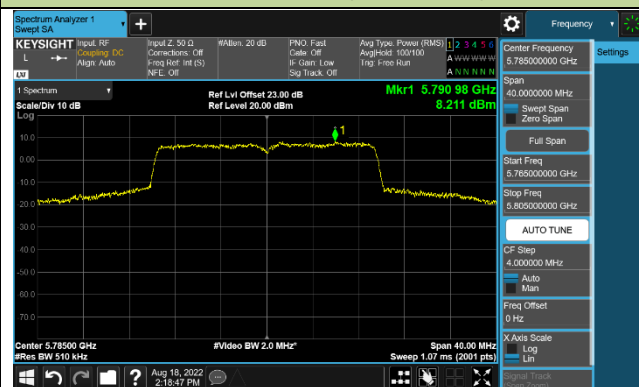

### 802.11ac-VHT80 Power Spectral Density - Ant 2

Channel 42 (5210MHz)

Channel 155 (5775MHz)

802.11ac-VHT160 Power Spectral Density - Ant 2

Channel 50 (5250MHz)

### 802.11ax-HE20 Power Spectral Density - Ant 2

**Channel 36 (5180MHz)**

**Channel 44 (5220MHz)**

**Channel 48 (5240MHz)**

**Channel 149 (5745MHz)**

**Channel 157 (5785MHz)**

**Channel 165 (5825MHz)**

802.11ax-HE40 Power Spectral Density - Ant 2