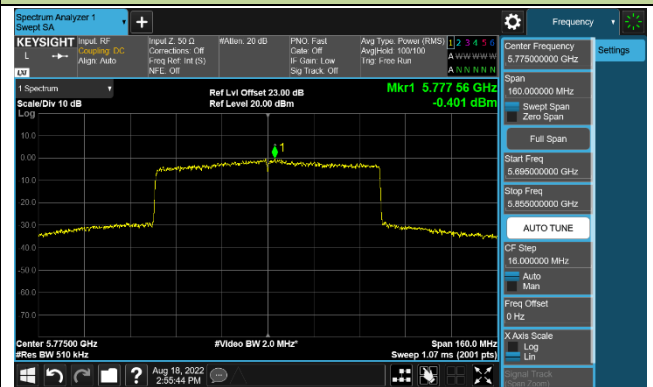

### 802.11ax-HE40 Power Spectral Density - Ant 1

Channel 38 (5190MHz)

Channel 46 (5230MHz)

Channel 151 (5755MHz)

Channel 159 (5795MHz)

### 802.11ax-HE80 Power Spectral Density - Ant 1

Channel 42 (5210MHz)

Channel 155 (5775MHz)

802.11ax-HE160 Power Spectral Density - Ant 1

Channel 50 (5250MHz)