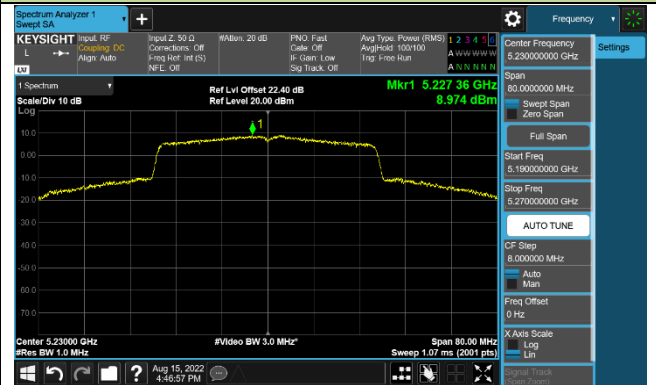

Channel 46 (5230MHz)