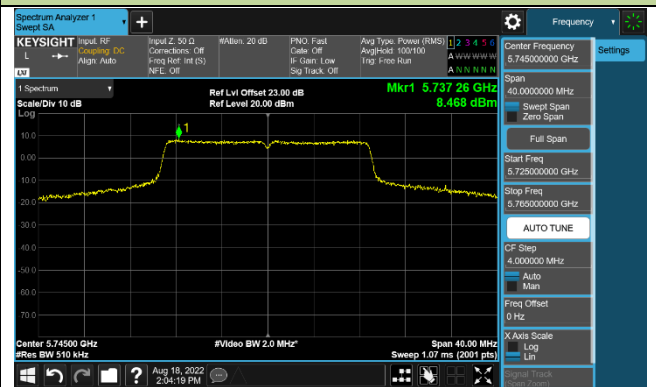

### 802.11ac-VHT20 Power Spectral Density - Ant 1

Channel 36 (5180MHz)

Channel 44 (5220MHz)

Channel 48 (5240MHz)

Channel 149 (5745MHz)

Channel 157 (5785MHz)

Channel 165 (5825MHz)

### 802.11ac-VHT40 Power Spectral Density - Ant 1

Channel 38 (5190MHz)

Channel 46 (5230MHz)

Channel 151 (5755MHz)

Channel 159 (5795MHz)