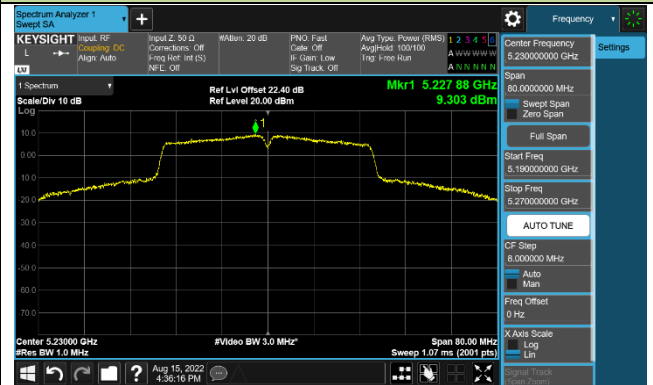

Channel 46 (5230MHz)