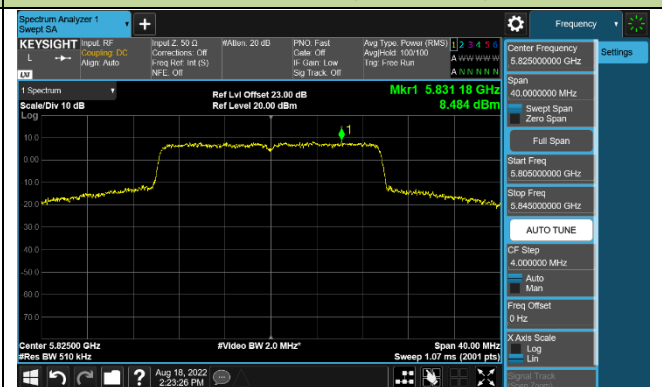

### 802.11ac-VHT80 Power Spectral Density - Ant 2

Channel 42 (5210MHz)

Channel 155 (5775MHz)

802.11ac-VHT160 Power Spectral Density - Ant 2

Channel 50 (5250MHz)

### 802.11ax-HE20 Power Spectral Density - Ant 2

**Channel 36 (5180MHz)**

**Channel 44 (5220MHz)**

**Channel 48 (5240MHz)**

**Channel 149 (5745MHz)**

**Channel 157 (5785MHz)**

**Channel 165 (5825MHz)**

802.11ax-HE40 Power Spectral Density - Ant 2

Channel 38 (5190MHz)

Channel 46 (5230MHz)

Channel 151 (5755MHz)

Channel 159 (5795MHz)

802.11ax-HE80 Power Spectral Density - Ant 2

Channel 42 (5210MHz)

Channel 155 (5775MHz)

802.11ax-HE160 Power Spectral Density - Ant 2

Channel 50 (5250MHz)