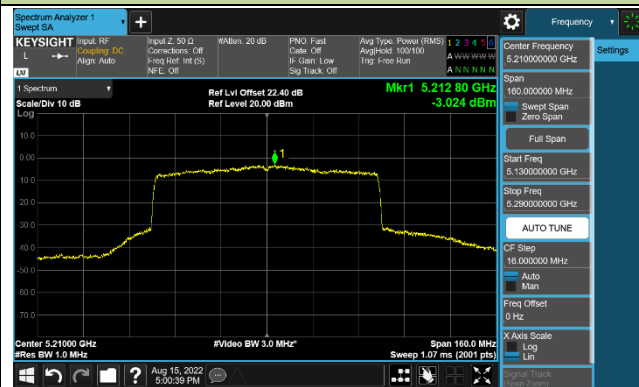

802.11ax-HE40 Power Spectral Density - Ant 0

Channel 38 (5190MHz)

Channel 46 (5230MHz)

Channel 151 (5755MHz)

Channel 159 (5795MHz)

802.11ax-HE80 Power Spectral Density - Ant 0

Channel 42 (5210MHz)

Channel 155 (5775MHz)

802.11ax-HE160 Power Spectral Density - Ant 0

Channel 50 (5250MHz)