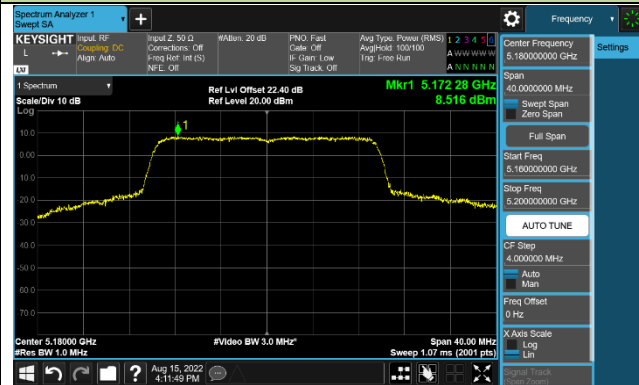

### 802.11ac-VHT80 Power Spectral Density - Ant 2

Channel 42 (5210MHz)

Channel 155 (5775MHz)

802.11ac-VHT160 Power Spectral Density - Ant 2

Channel 50 (5250MHz)

### 802.11ax-HE20 Power Spectral Density - Ant 2

**Channel 36 (5180MHz)**

**Channel 44 (5220MHz)**

**Channel 48 (5240MHz)**

**Channel 149 (5745MHz)**

**Channel 157 (5785MHz)**

**Channel 165 (5825MHz)**

802.11ax-HE40 Power Spectral Density - Ant 2