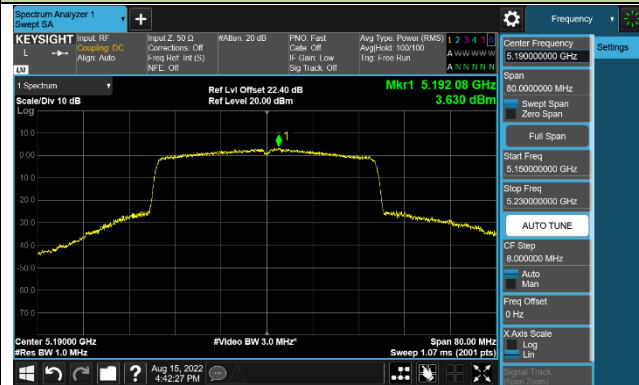

802.11ax-HE40 Power Spectral Density - Ant 0

Channel 38 (5190MHz)

Channel 46 (5230MHz)

Channel 151 (5755MHz)

Channel 159 (5795MHz)

802.11ax-HE80 Power Spectral Density - Ant 0

Channel 42 (5210MHz)

Channel 155 (5775MHz)

802.11ax-HE160 Power Spectral Density - Ant 0

Channel 50 (5250MHz)