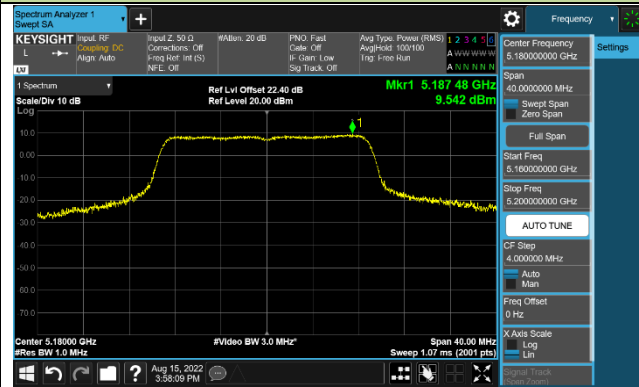

Channel 50 (5250MHz)

### 802.11a Power Spectral Density - Ant 3

Channel 36 (5180MHz)

Channel 44 (5220MHz)

Channel 48 (5240MHz)

Channel 149 (5745MHz)

Channel 157 (5785MHz)

Channel 165 (5825MHz)

### 802.11ac-VHT20 Power Spectral Density - Ant 3

**Channel 36 (5180MHz)**

**Channel 44 (5220MHz)**

**Channel 48 (5240MHz)**

**Channel 149 (5745MHz)**

**Channel 157 (5785MHz)**

**Channel 165 (5825MHz)**