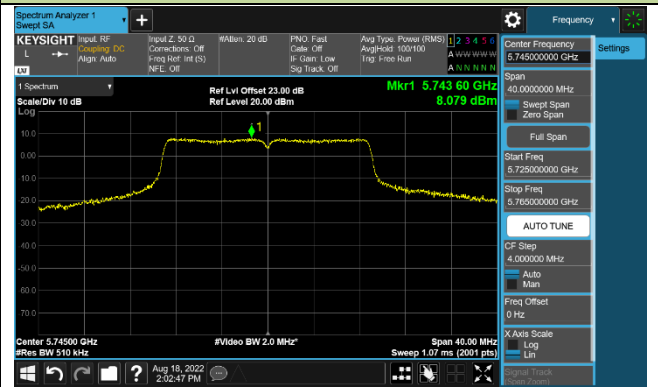

### 802.11a Power Spectral Density - Ant 3

Channel 36 (5180MHz)

Channel 44 (5220MHz)

Channel 48 (5240MHz)

Channel 149 (5745MHz)

Channel 157 (5785MHz)

Channel 165 (5825MHz)

### 802.11ac-VHT20 Power Spectral Density - Ant 3

**Channel 36 (5180MHz)**

**Channel 44 (5220MHz)**

**Channel 48 (5240MHz)**

**Channel 149 (5745MHz)**

**Channel 157 (5785MHz)**

**Channel 165 (5825MHz)**