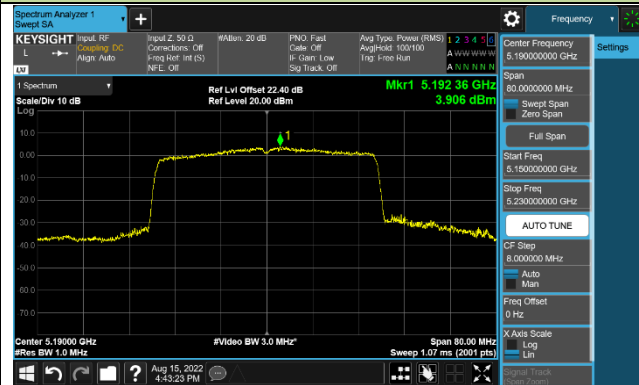

### 802.11ac-VHT80 Power Spectral Density - Ant 1

Channel 42 (5210MHz)

Channel 155 (5775MHz)

802.11ac-VHT160 Power Spectral Density - Ant 1

Channel 50 (5250MHz)

### 802.11ax-HE20 Power Spectral Density - Ant 1

**Channel 36 (5180MHz)**

**Channel 44 (5220MHz)**

**Channel 48 (5240MHz)**

**Channel 149 (5745MHz)**

**Channel 157 (5785MHz)**

**Channel 165 (5825MHz)**

### 802.11ax-HE40 Power Spectral Density - Ant 1

Channel 38 (5190MHz)

Channel 46 (5230MHz)

Channel 151 (5755MHz)

Channel 159 (5795MHz)