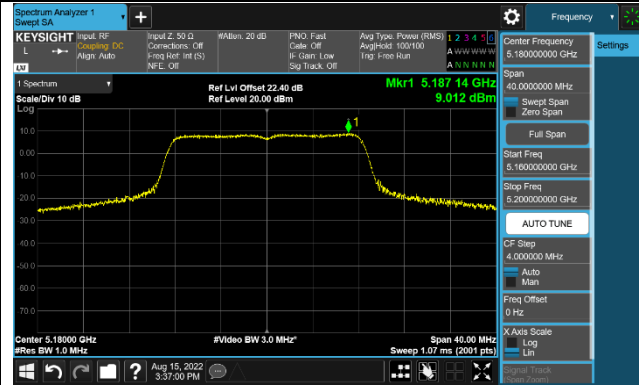

802.11a Power Spectral Density - Ant 1

Channel 36 (5180MHz)