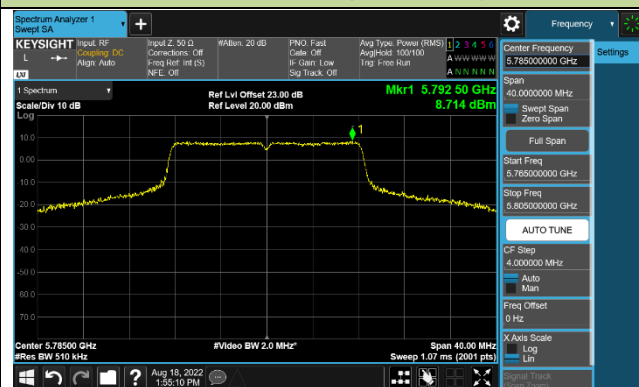

Channel 50 (5250MHz)

### 802.11a Power Spectral Density - Ant 3

Channel 36 (5180MHz)

Channel 44 (5220MHz)

Channel 48 (5240MHz)

Channel 149 (5745MHz)

Channel 157 (5785MHz)

Channel 165 (5825MHz)

### 802.11ac-VHT20 Power Spectral Density - Ant 3

**Channel 36 (5180MHz)**

**Channel 44 (5220MHz)**

**Channel 48 (5240MHz)**

**Channel 149 (5745MHz)**

**Channel 157 (5785MHz)**

**Channel 165 (5825MHz)**