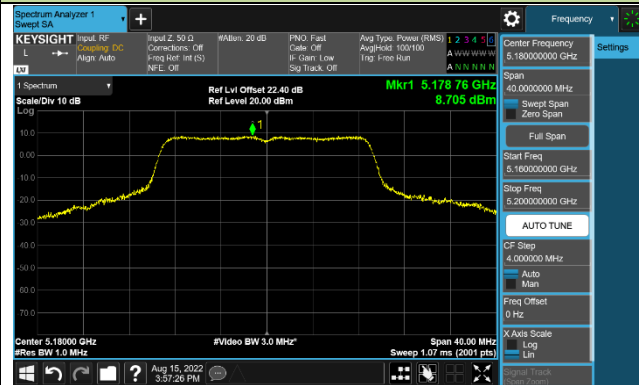

### 802.11ax-HE80 Power Spectral Density - Ant 1

Channel 42 (5210MHz)

Channel 155 (5775MHz)

802.11ax-HE160 Power Spectral Density - Ant 1

Channel 50 (5250MHz)

### 802.11a Power Spectral Density - Ant 2

Channel 36 (5180MHz)

Channel 44 (5220MHz)

Channel 48 (5240MHz)

Channel 149 (5745MHz)

Channel 157 (5785MHz)

Channel 165 (5825MHz)

### 802.11ac-VHT20 Power Spectral Density - Ant 2

**Channel 36 (5180MHz)**

**Channel 44 (5220MHz)**

**Channel 48 (5240MHz)**

**Channel 149 (5745MHz)**

**Channel 157 (5785MHz)**

**Channel 165 (5825MHz)**