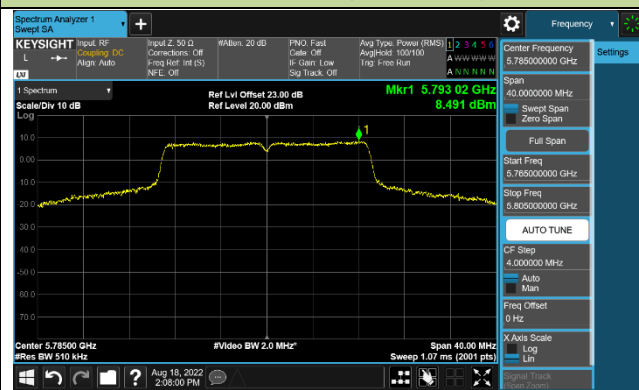

### 802.11ac-VHT20 Power Spectral Density - Ant 2

**Channel 36 (5180MHz)**

**Channel 44 (5220MHz)**

**Channel 48 (5240MHz)**

**Channel 149 (5745MHz)**

**Channel 157 (5785MHz)**

**Channel 165 (5825MHz)**

### 802.11ac-VHT40 Power Spectral Density - Ant 2

Channel 38 (5190MHz)

Channel 46 (5230MHz)

Channel 151 (5755MHz)

Channel 159 (5795MHz)