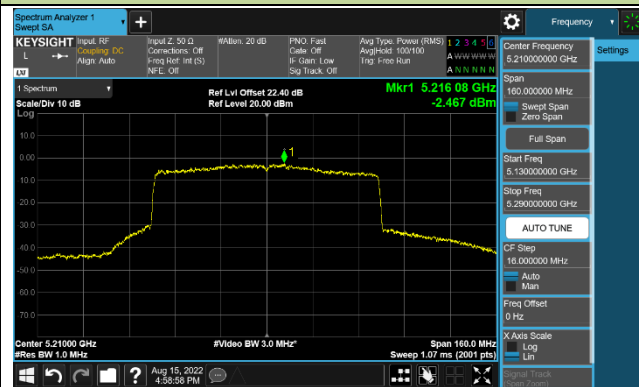

### 802.11ax-HE20 Power Spectral Density - Ant 2

**Channel 36 (5180MHz)**

**Channel 44 (5220MHz)**

**Channel 48 (5240MHz)**

**Channel 149 (5745MHz)**

**Channel 157 (5785MHz)**

**Channel 165 (5825MHz)**

802.11ax-HE40 Power Spectral Density - Ant 2

Channel 38 (5190MHz)

Channel 46 (5230MHz)

Channel 151 (5755MHz)

Channel 159 (5795MHz)

802.11ax-HE80 Power Spectral Density - Ant 2

Channel 42 (5210MHz)

Channel 155 (5775MHz)

802.11ax-HE160 Power Spectral Density - Ant 2

Channel 50 (5250MHz)