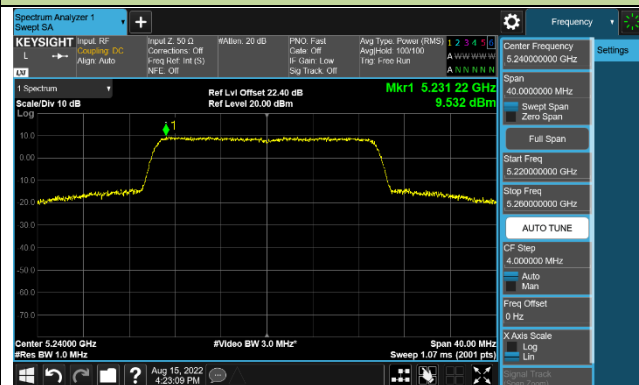

### 802.11ac-VHT80 Power Spectral Density - Ant 2

Channel 42 (5210MHz)

Channel 155 (5775MHz)

802.11ac-VHT160 Power Spectral Density - Ant 2

Channel 50 (5250MHz)

### 802.11ax-HE20 Power Spectral Density - Ant 2

**Channel 36 (5180MHz)**

**Channel 44 (5220MHz)**

**Channel 48 (5240MHz)**

**Channel 149 (5745MHz)**

**Channel 157 (5785MHz)**

**Channel 165 (5825MHz)**

802.11ax-HE40 Power Spectral Density - Ant 2