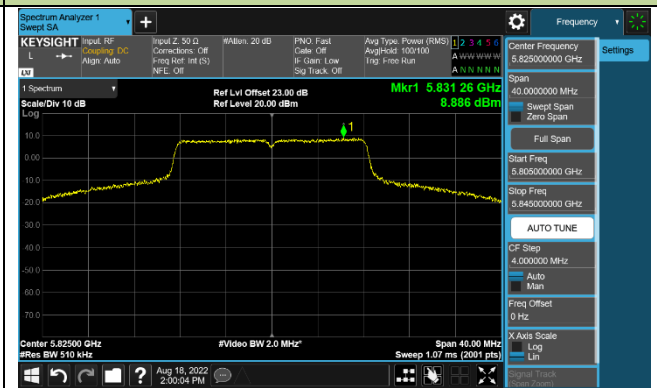

802.11ax-HE160 Power Spectral Density - Ant 0

Channel 50 (5250MHz)

### 802.11a Power Spectral Density - Ant 1

Channel 36 (5180MHz)

Channel 44 (5220MHz)

Channel 48 (5240MHz)

Channel 149 (5745MHz)

Channel 157 (5785MHz)

Channel 165 (5825MHz)

### 802.11ac-VHT20 Power Spectral Density - Ant 1

Channel 36 (5180MHz)

Channel 44 (5220MHz)

Channel 48 (5240MHz)

Channel 149 (5745MHz)

Channel 157 (5785MHz)

Channel 165 (5825MHz)