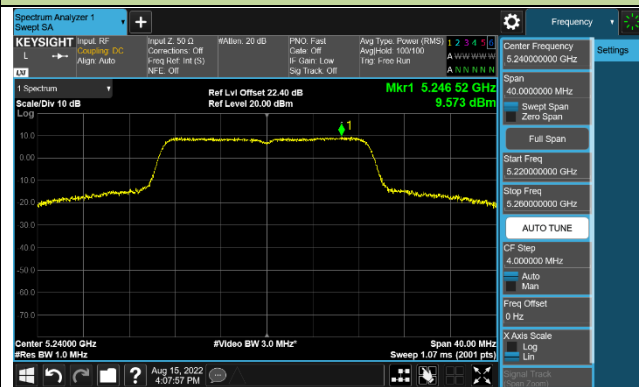

### 802.11ac-VHT20 Power Spectral Density - Ant 1

Channel 36 (5180MHz)

Channel 44 (5220MHz)

Channel 48 (5240MHz)

Channel 149 (5745MHz)

Channel 157 (5785MHz)

Channel 165 (5825MHz)

### 802.11ac-VHT40 Power Spectral Density - Ant 1

Channel 38 (5190MHz)

Channel 46 (5230MHz)

Channel 151 (5755MHz)

Channel 159 (5795MHz)