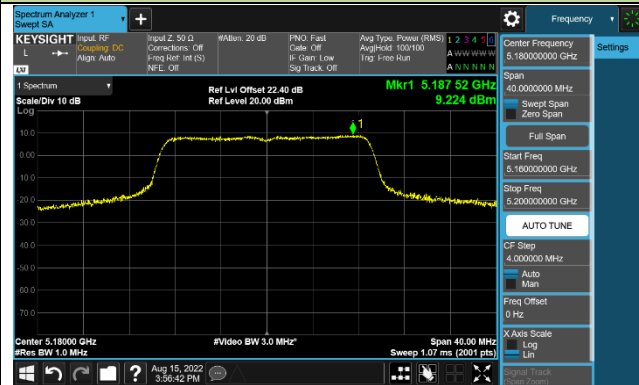

802.11ax-HE160 Power Spectral Density - Ant 0

Channel 50 (5250MHz)

### 802.11a Power Spectral Density - Ant 1

Channel 36 (5180MHz)

Channel 44 (5220MHz)

Channel 48 (5240MHz)

Channel 149 (5745MHz)

Channel 157 (5785MHz)

Channel 165 (5825MHz)

### 802.11ac-VHT20 Power Spectral Density - Ant 1

Channel 36 (5180MHz)

Channel 44 (5220MHz)

Channel 48 (5240MHz)

Channel 149 (5745MHz)

Channel 157 (5785MHz)

Channel 165 (5825MHz)