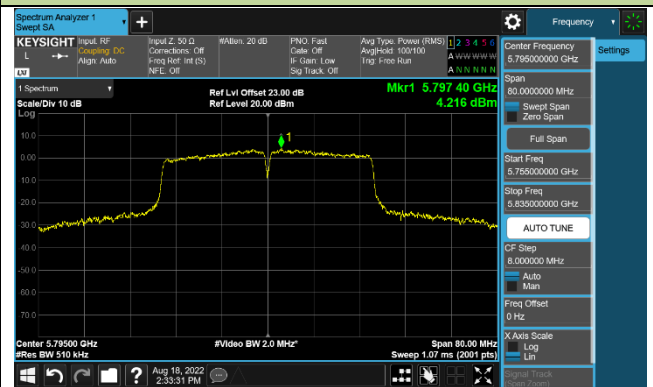

### 802.11ac-VHT20 Power Spectral Density - Ant 2

**Channel 36 (5180MHz)**

**Channel 44 (5220MHz)**

**Channel 48 (5240MHz)**

**Channel 149 (5745MHz)**

**Channel 157 (5785MHz)**

**Channel 165 (5825MHz)**

### 802.11ac-VHT40 Power Spectral Density - Ant 2

Channel 38 (5190MHz)

Channel 46 (5230MHz)

Channel 151 (5755MHz)

Channel 159 (5795MHz)

### 802.11ac-VHT80 Power Spectral Density - Ant 2

Channel 42 (5210MHz)

Channel 155 (5775MHz)

802.11ac-VHT160 Power Spectral Density - Ant 2

Channel 50 (5250MHz)