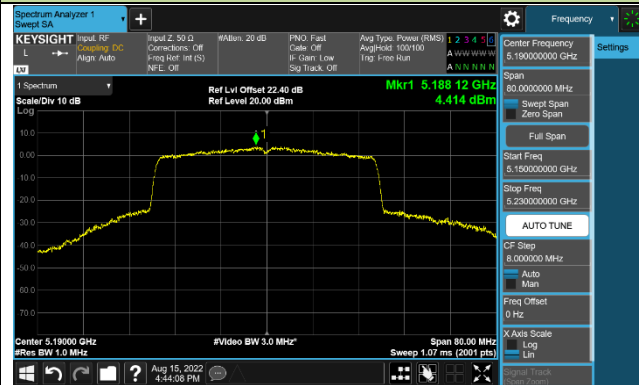

### 802.11ac-VHT80 Power Spectral Density - Ant 2

Channel 42 (5210MHz)

Channel 155 (5775MHz)

802.11ac-VHT160 Power Spectral Density - Ant 2

Channel 50 (5250MHz)

### 802.11ax-HE20 Power Spectral Density - Ant 2

**Channel 36 (5180MHz)**

**Channel 44 (5220MHz)**

**Channel 48 (5240MHz)**

**Channel 149 (5745MHz)**

**Channel 157 (5785MHz)**

**Channel 165 (5825MHz)**

802.11ax-HE40 Power Spectral Density - Ant 2

Channel 38 (5190MHz)

Channel 46 (5230MHz)

Channel 151 (5755MHz)

Channel 159 (5795MHz)

802.11ax-HE80 Power Spectral Density - Ant 2

Channel 42 (5210MHz)

Channel 155 (5775MHz)

802.11ax-HE160 Power Spectral Density - Ant 2

Channel 50 (5250MHz)