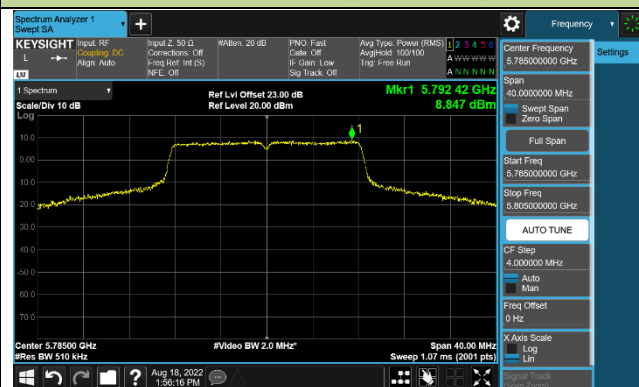

### 802.11ax-HE80 Power Spectral Density - Ant 1

Channel 42 (5210MHz)

Channel 155 (5775MHz)

802.11ax-HE160 Power Spectral Density - Ant 1

Channel 50 (5250MHz)

### 802.11a Power Spectral Density - Ant 2

Channel 36 (5180MHz)

Channel 44 (5220MHz)

Channel 48 (5240MHz)

Channel 149 (5745MHz)

Channel 157 (5785MHz)

Channel 165 (5825MHz)

### 802.11ac-VHT20 Power Spectral Density - Ant 2

**Channel 36 (5180MHz)**

**Channel 44 (5220MHz)**

**Channel 48 (5240MHz)**

**Channel 149 (5745MHz)**

**Channel 157 (5785MHz)**

**Channel 165 (5825MHz)**