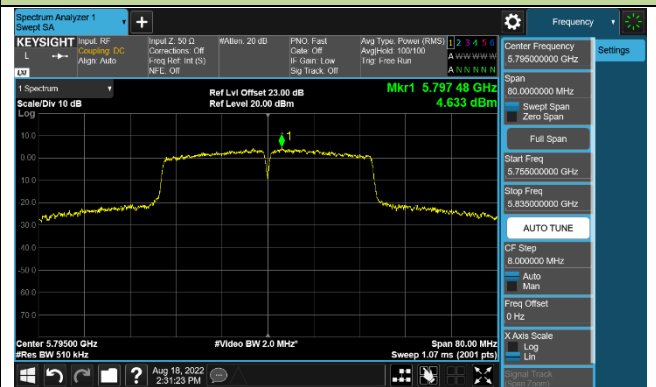

### 802.11ac-VHT40 Power Spectral Density - Ant 1

Channel 38 (5190MHz)

Channel 46 (5230MHz)

Channel 151 (5755MHz)

Channel 159 (5795MHz)

### 802.11ac-VHT80 Power Spectral Density - Ant 1

Channel 42 (5210MHz)

Channel 155 (5775MHz)

802.11ac-VHT160 Power Spectral Density - Ant 1

Channel 50 (5250MHz)