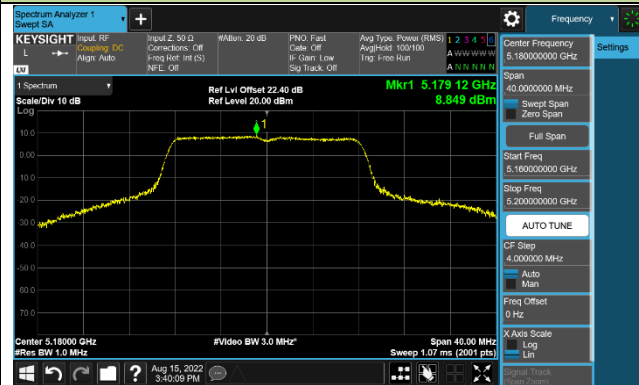

### 802.11ax-HE80 Power Spectral Density - Ant 1

Channel 42 (5210MHz)

Channel 155 (5775MHz)

802.11ax-HE160 Power Spectral Density - Ant 1

Channel 50 (5250MHz)

### 802.11a Power Spectral Density - Ant 2

Channel 36 (5180MHz)

Channel 44 (5220MHz)

Channel 48 (5240MHz)

Channel 149 (5745MHz)

Channel 157 (5785MHz)

Channel 165 (5825MHz)