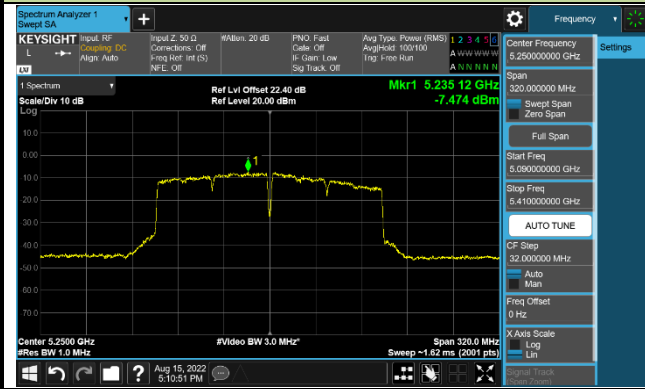

### 802.11ac-VHT80 Power Spectral Density - Ant 2

Channel 42 (5210MHz)

Channel 155 (5775MHz)

802.11ac-VHT160 Power Spectral Density - Ant 2

Channel 50 (5250MHz)

### 802.11ax-HE20 Power Spectral Density - Ant 2

**Channel 36 (5180MHz)**

**Channel 44 (5220MHz)**

**Channel 48 (5240MHz)**

**Channel 149 (5745MHz)**

**Channel 157 (5785MHz)**

**Channel 165 (5825MHz)**

802.11ax-HE40 Power Spectral Density - Ant 2