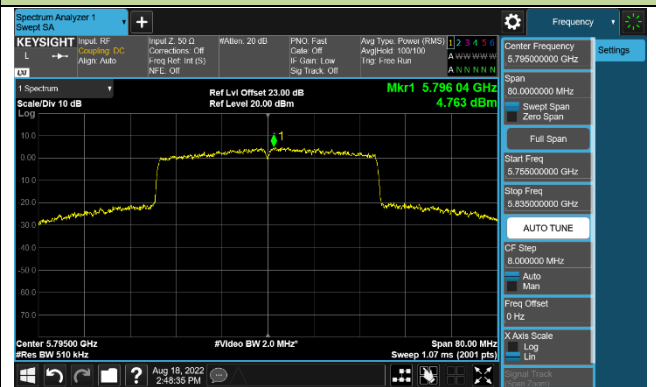

### 802.11ax-HE20 Power Spectral Density - Ant 2

**Channel 36 (5180MHz)**

**Channel 44 (5220MHz)**

**Channel 48 (5240MHz)**

**Channel 149 (5745MHz)**

**Channel 157 (5785MHz)**

**Channel 165 (5825MHz)**

802.11ax-HE40 Power Spectral Density - Ant 2

Channel 38 (5190MHz)

Channel 46 (5230MHz)

Channel 151 (5755MHz)

Channel 159 (5795MHz)

802.11ax-HE80 Power Spectral Density - Ant 2

Channel 42 (5210MHz)

Channel 155 (5775MHz)

802.11ax-HE160 Power Spectral Density - Ant 2

Channel 50 (5250MHz)