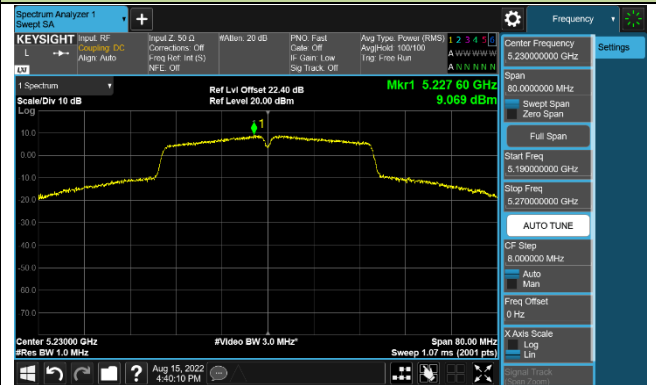

### 802.11ac-VHT20 Power Spectral Density - Ant 1

Channel 36 (5180MHz)

Channel 44 (5220MHz)

Channel 48 (5240MHz)

Channel 149 (5745MHz)

Channel 157 (5785MHz)

Channel 165 (5825MHz)

### 802.11ac-VHT40 Power Spectral Density - Ant 1

Channel 38 (5190MHz)

Channel 46 (5230MHz)

Channel 151 (5755MHz)

Channel 159 (5795MHz)