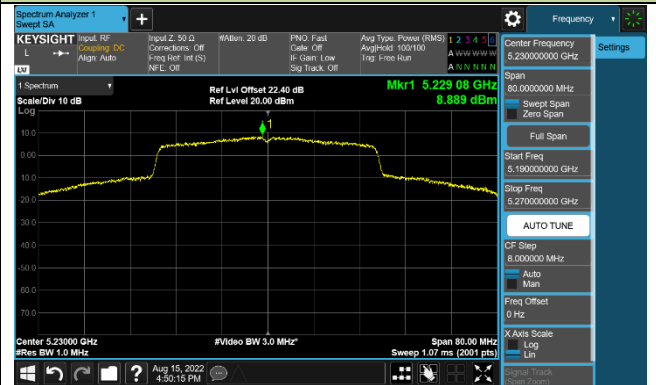

802.11ax-HE40 Power Spectral Density - Ant 0

Channel 38 (5190MHz)

Channel 46 (5230MHz)

Channel 151 (5755MHz)

Channel 159 (5795MHz)

802.11ax-HE80 Power Spectral Density - Ant 0

Channel 42 (5210MHz)

Channel 155 (5775MHz)

802.11ax-HE160 Power Spectral Density - Ant 0

Channel 50 (5250MHz)