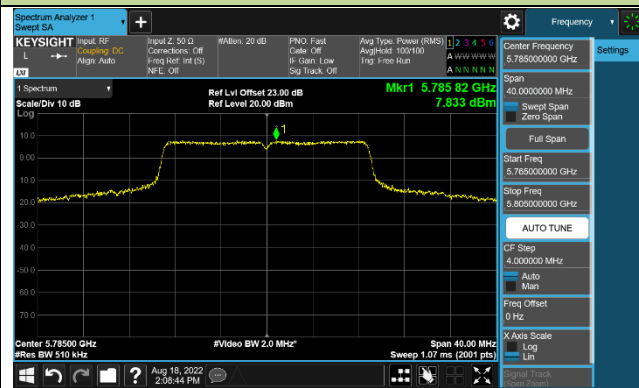

### 802.11a Power Spectral Density - Ant 3

Channel 36 (5180MHz)

Channel 44 (5220MHz)

Channel 48 (5240MHz)

Channel 149 (5745MHz)

Channel 157 (5785MHz)

Channel 165 (5825MHz)

### 802.11ac-VHT20 Power Spectral Density - Ant 3

**Channel 36 (5180MHz)**

**Channel 44 (5220MHz)**

**Channel 48 (5240MHz)**

**Channel 149 (5745MHz)**

**Channel 157 (5785MHz)**

**Channel 165 (5825MHz)**