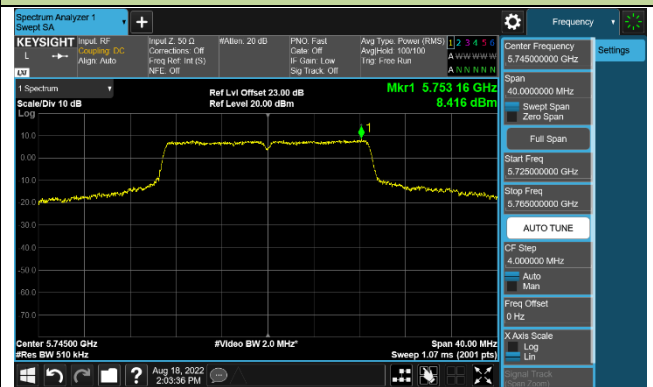

### 802.11ac-VHT20 Power Spectral Density - Ant 2

**Channel 36 (5180MHz)**

**Channel 44 (5220MHz)**

**Channel 48 (5240MHz)**

**Channel 149 (5745MHz)**

**Channel 157 (5785MHz)**

**Channel 165 (5825MHz)**