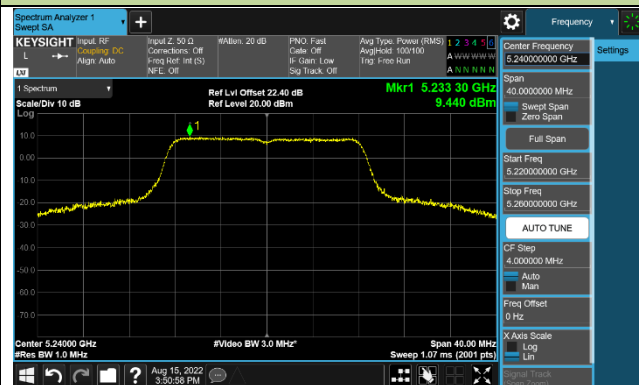

Channel 50 (5250MHz)

### 802.11a Power Spectral Density - Ant 3

Channel 36 (5180MHz)

Channel 44 (5220MHz)

Channel 48 (5240MHz)

Channel 149 (5745MHz)

Channel 157 (5785MHz)

Channel 165 (5825MHz)

### 802.11ac-VHT20 Power Spectral Density - Ant 3

**Channel 36 (5180MHz)**

**Channel 44 (5220MHz)**

**Channel 48 (5240MHz)**

**Channel 149 (5745MHz)**

**Channel 157 (5785MHz)**

**Channel 165 (5825MHz)**