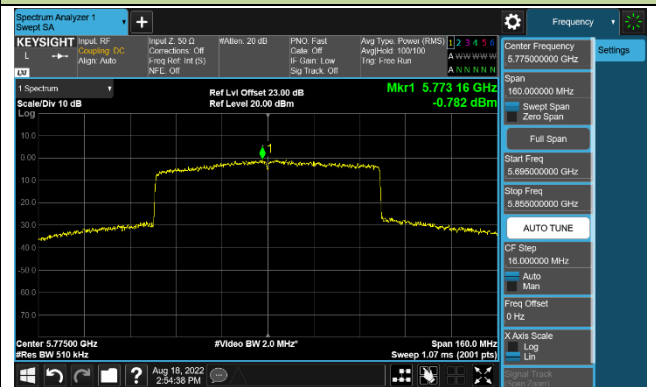

802.11ax-HE40 Power Spectral Density - Ant 0

Channel 38 (5190MHz)

Channel 46 (5230MHz)

Channel 151 (5755MHz)

Channel 159 (5795MHz)

802.11ax-HE80 Power Spectral Density - Ant 0

Channel 42 (5210MHz)

Channel 155 (5775MHz)

802.11ax-HE160 Power Spectral Density - Ant 0

Channel 50 (5250MHz)