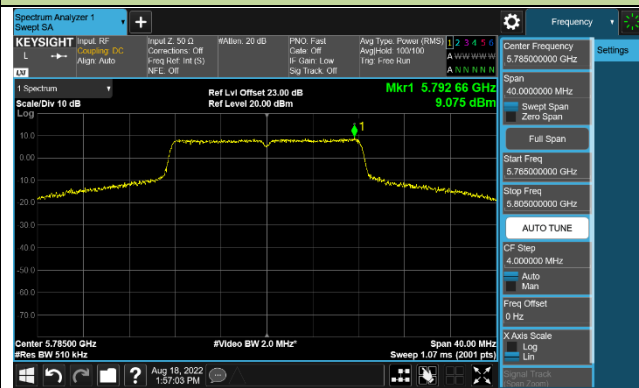

802.11ax-HE160 Power Spectral Density - Ant 0

Channel 50 (5250MHz)

### 802.11a Power Spectral Density - Ant 1

Channel 36 (5180MHz)

Channel 44 (5220MHz)

Channel 48 (5240MHz)

Channel 149 (5745MHz)

Channel 157 (5785MHz)

Channel 165 (5825MHz)

### 802.11ac-VHT20 Power Spectral Density - Ant 1

Channel 36 (5180MHz)

Channel 44 (5220MHz)

Channel 48 (5240MHz)

Channel 149 (5745MHz)

Channel 157 (5785MHz)

Channel 165 (5825MHz)