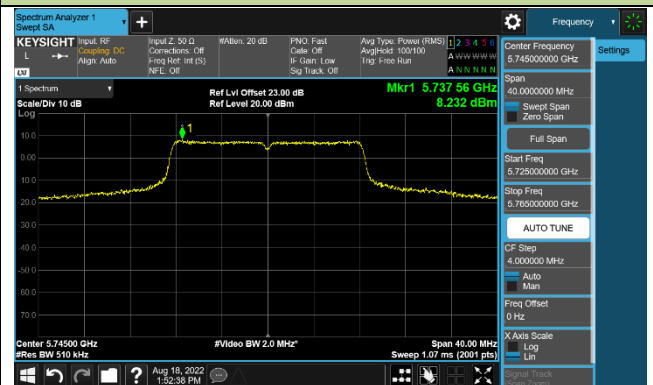

Channel 50 (5250MHz)

### 802.11a Power Spectral Density - Ant 3

Channel 36 (5180MHz)

Channel 44 (5220MHz)

Channel 48 (5240MHz)

Channel 149 (5745MHz)

Channel 157 (5785MHz)

Channel 165 (5825MHz)

### 802.11ac-VHT20 Power Spectral Density - Ant 3

**Channel 36 (5180MHz)**

**Channel 44 (5220MHz)**

**Channel 48 (5240MHz)**

**Channel 149 (5745MHz)**

**Channel 157 (5785MHz)**

**Channel 165 (5825MHz)**