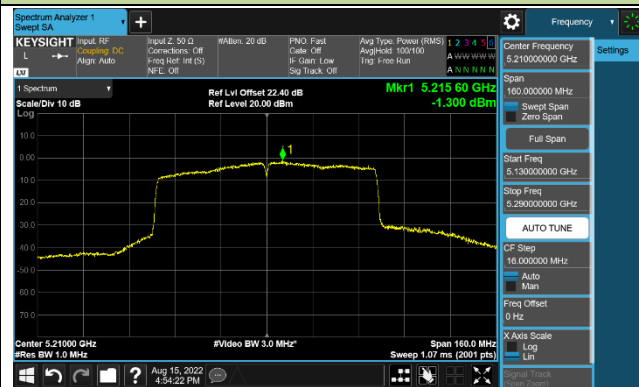

### 802.11ac-VHT40 Power Spectral Density - Ant 1

Channel 38 (5190MHz)

Channel 46 (5230MHz)

Channel 151 (5755MHz)

Channel 159 (5795MHz)

### 802.11ac-VHT80 Power Spectral Density - Ant 1

Channel 42 (5210MHz)

Channel 155 (5775MHz)

802.11ac-VHT160 Power Spectral Density - Ant 1

Channel 50 (5250MHz)