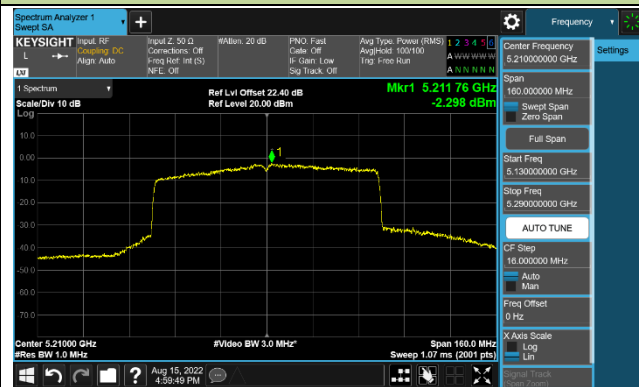

### 802.11ax-HE40 Power Spectral Density - Ant 1

Channel 38 (5190MHz)

Channel 46 (5230MHz)

Channel 151 (5755MHz)

Channel 159 (5795MHz)

### 802.11ax-HE80 Power Spectral Density - Ant 1

Channel 42 (5210MHz)

Channel 155 (5775MHz)

802.11ax-HE160 Power Spectral Density - Ant 1

Channel 50 (5250MHz)