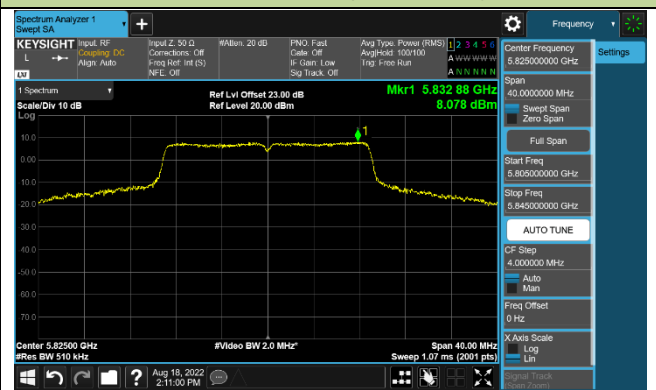

### 802.11ac-VHT20 Power Spectral Density - Ant 1

Channel 36 (5180MHz)

Channel 44 (5220MHz)

Channel 48 (5240MHz)

Channel 149 (5745MHz)

Channel 157 (5785MHz)

Channel 165 (5825MHz)

### 802.11ac-VHT40 Power Spectral Density - Ant 1

Channel 38 (5190MHz)

Channel 46 (5230MHz)

Channel 151 (5755MHz)

Channel 159 (5795MHz)