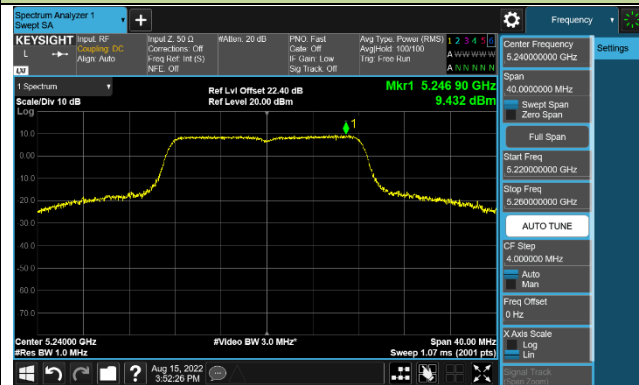

802.11ax-HE160 Power Spectral Density - Ant 0

Channel 50 (5250MHz)

### 802.11a Power Spectral Density - Ant 1

Channel 36 (5180MHz)

Channel 44 (5220MHz)

Channel 48 (5240MHz)

Channel 149 (5745MHz)

Channel 157 (5785MHz)

Channel 165 (5825MHz)

### 802.11ac-VHT20 Power Spectral Density - Ant 1

Channel 36 (5180MHz)

Channel 44 (5220MHz)

Channel 48 (5240MHz)

Channel 149 (5745MHz)

Channel 157 (5785MHz)

Channel 165 (5825MHz)