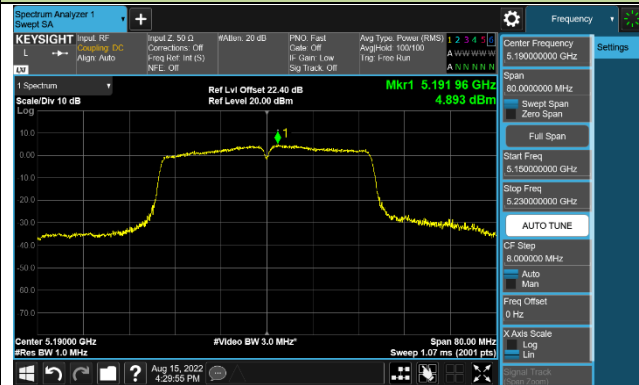

### 802.11ac-VHT20 Power Spectral Density - Ant 1

Channel 36 (5180MHz)

Channel 44 (5220MHz)

Channel 48 (5240MHz)

Channel 149 (5745MHz)

Channel 157 (5785MHz)

Channel 165 (5825MHz)

### 802.11ac-VHT40 Power Spectral Density - Ant 1

Channel 38 (5190MHz)

Channel 46 (5230MHz)

Channel 151 (5755MHz)

Channel 159 (5795MHz)