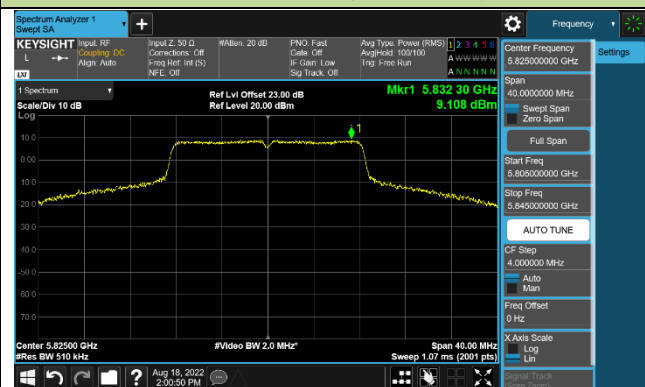

### 802.11ax-HE80 Power Spectral Density - Ant 1

Channel 42 (5210MHz)

Channel 155 (5775MHz)

802.11ax-HE160 Power Spectral Density - Ant 1

Channel 50 (5250MHz)

### 802.11a Power Spectral Density - Ant 2

Channel 36 (5180MHz)

Channel 44 (5220MHz)

Channel 48 (5240MHz)

Channel 149 (5745MHz)

Channel 157 (5785MHz)

Channel 165 (5825MHz)

### 802.11ac-VHT20 Power Spectral Density - Ant 2

**Channel 36 (5180MHz)**

**Channel 44 (5220MHz)**

**Channel 48 (5240MHz)**

**Channel 149 (5745MHz)**

**Channel 157 (5785MHz)**

**Channel 165 (5825MHz)**