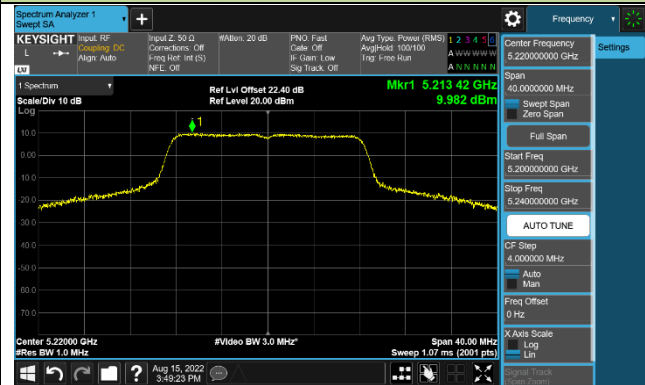

### 802.11ax-HE80 Power Spectral Density - Ant 1

Channel 42 (5210MHz)

Channel 155 (5775MHz)

802.11ax-HE160 Power Spectral Density - Ant 1

Channel 50 (5250MHz)

### 802.11a Power Spectral Density - Ant 2

Channel 36 (5180MHz)

Channel 44 (5220MHz)

Channel 48 (5240MHz)

Channel 149 (5745MHz)

Channel 157 (5785MHz)

Channel 165 (5825MHz)