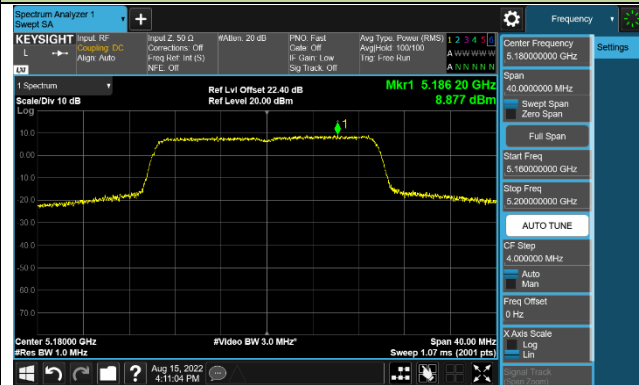

### 802.11ac-VHT80 Power Spectral Density - Ant 1

Channel 42 (5210MHz)

Channel 155 (5775MHz)

802.11ac-VHT160 Power Spectral Density - Ant 1

Channel 50 (5250MHz)

### 802.11ax-HE20 Power Spectral Density - Ant 1

**Channel 36 (5180MHz)**

**Channel 44 (5220MHz)**

**Channel 48 (5240MHz)**

**Channel 149 (5745MHz)**

**Channel 157 (5785MHz)**

**Channel 165 (5825MHz)**