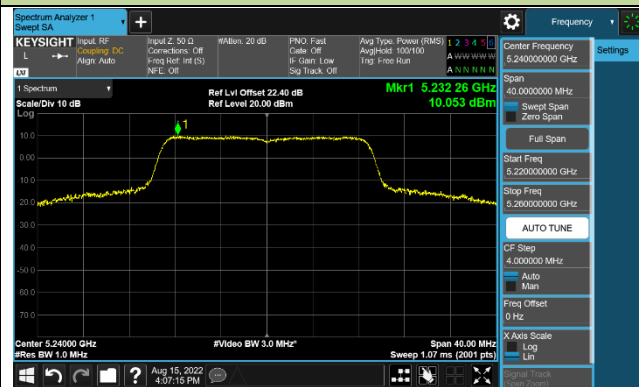

### 802.11ac-VHT20 Power Spectral Density - Ant 2

**Channel 36 (5180MHz)**

**Channel 44 (5220MHz)**

**Channel 48 (5240MHz)**

**Channel 149 (5745MHz)**

**Channel 157 (5785MHz)**

**Channel 165 (5825MHz)**