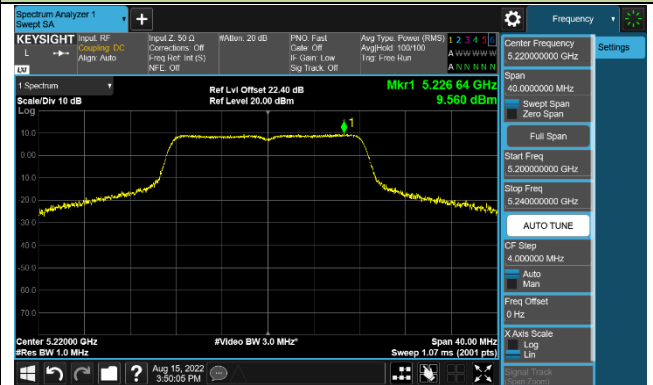

Channel 50 (5250MHz)

### 802.11a Power Spectral Density - Ant 3

Channel 36 (5180MHz)

Channel 44 (5220MHz)

Channel 48 (5240MHz)

Channel 149 (5745MHz)

Channel 157 (5785MHz)

Channel 165 (5825MHz)