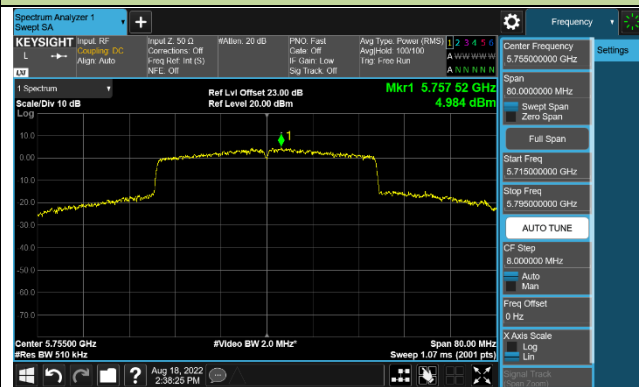

802.11ax-HE40 Power Spectral Density - Ant 0

Channel 38 (5190MHz)

Channel 46 (5230MHz)

Channel 151 (5755MHz)

Channel 159 (5795MHz)

802.11ax-HE80 Power Spectral Density - Ant 0

Channel 42 (5210MHz)

Channel 155 (5775MHz)

802.11ax-HE160 Power Spectral Density - Ant 0

Channel 50 (5250MHz)