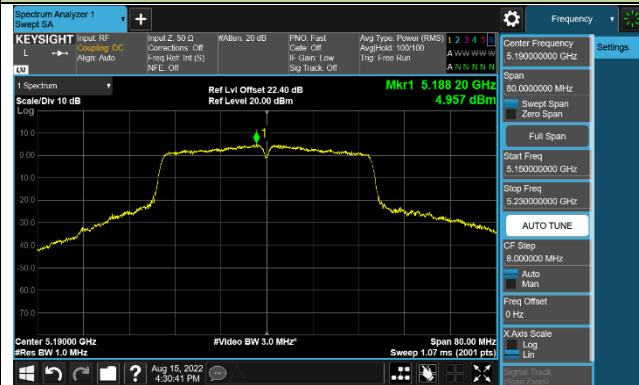

### 802.11ac-VHT20 Power Spectral Density - Ant 2

**Channel 36 (5180MHz)**

**Channel 44 (5220MHz)**

**Channel 48 (5240MHz)**

**Channel 149 (5745MHz)**

**Channel 157 (5785MHz)**

**Channel 165 (5825MHz)**

### 802.11ac-VHT40 Power Spectral Density - Ant 2

Channel 38 (5190MHz)

Channel 46 (5230MHz)

Channel 151 (5755MHz)

Channel 159 (5795MHz)