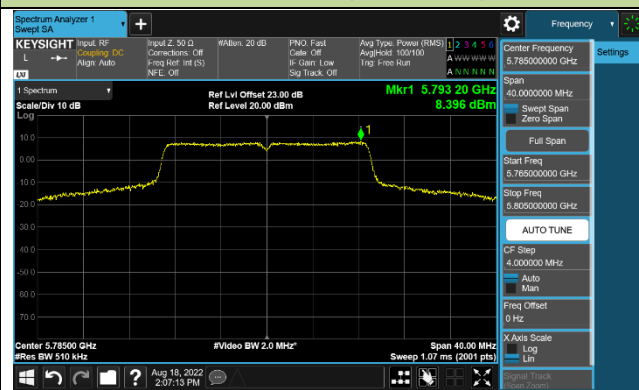

### 802.11ac-VHT20 Power Spectral Density - Ant 1

Channel 36 (5180MHz)

Channel 44 (5220MHz)

Channel 48 (5240MHz)

Channel 149 (5745MHz)

Channel 157 (5785MHz)

Channel 165 (5825MHz)

### 802.11ac-VHT40 Power Spectral Density - Ant 1

Channel 38 (5190MHz)

Channel 46 (5230MHz)

Channel 151 (5755MHz)

Channel 159 (5795MHz)