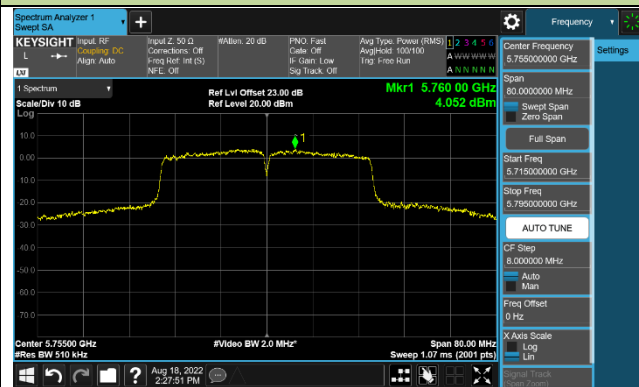

### 802.11ac-VHT40 Power Spectral Density - Ant 1

Channel 38 (5190MHz)

Channel 46 (5230MHz)

Channel 151 (5755MHz)

Channel 159 (5795MHz)

### 802.11ac-VHT80 Power Spectral Density - Ant 1

Channel 42 (5210MHz)

Channel 155 (5775MHz)

802.11ac-VHT160 Power Spectral Density - Ant 1

Channel 50 (5250MHz)