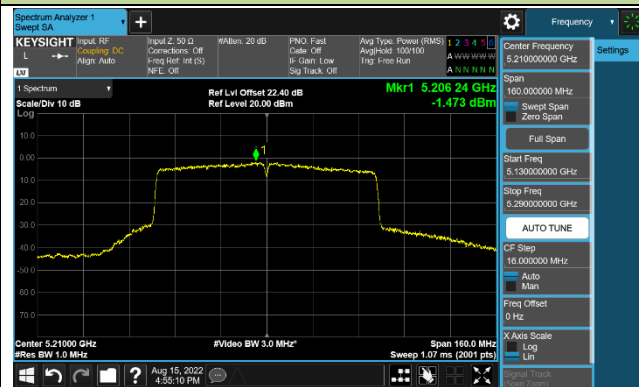

### 802.11ac-VHT20 Power Spectral Density - Ant 2

**Channel 36 (5180MHz)**

**Channel 44 (5220MHz)**

**Channel 48 (5240MHz)**

**Channel 149 (5745MHz)**

**Channel 157 (5785MHz)**

**Channel 165 (5825MHz)**

### 802.11ac-VHT40 Power Spectral Density - Ant 2

Channel 38 (5190MHz)

Channel 46 (5230MHz)

Channel 151 (5755MHz)

Channel 159 (5795MHz)

### 802.11ac-VHT80 Power Spectral Density - Ant 2

Channel 42 (5210MHz)

Channel 155 (5775MHz)

802.11ac-VHT160 Power Spectral Density - Ant 2

Channel 50 (5250MHz)