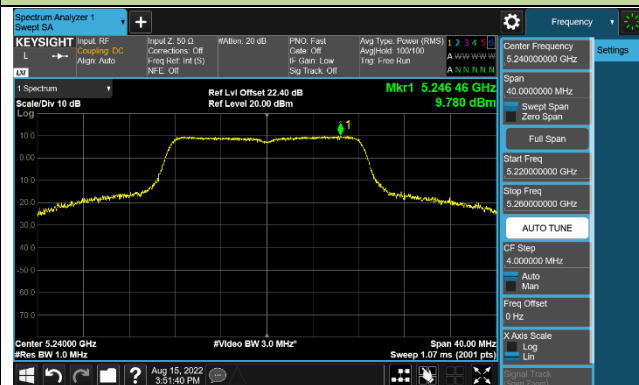

### 802.11ax-HE80 Power Spectral Density - Ant 1

Channel 42 (5210MHz)

Channel 155 (5775MHz)

802.11ax-HE160 Power Spectral Density - Ant 1

Channel 50 (5250MHz)

### 802.11a Power Spectral Density - Ant 2

Channel 36 (5180MHz)

Channel 44 (5220MHz)

Channel 48 (5240MHz)

Channel 149 (5745MHz)

Channel 157 (5785MHz)

Channel 165 (5825MHz)

### 802.11ac-VHT20 Power Spectral Density - Ant 2

**Channel 36 (5180MHz)**

**Channel 44 (5220MHz)**

**Channel 48 (5240MHz)**

**Channel 149 (5745MHz)**

**Channel 157 (5785MHz)**

**Channel 165 (5825MHz)**