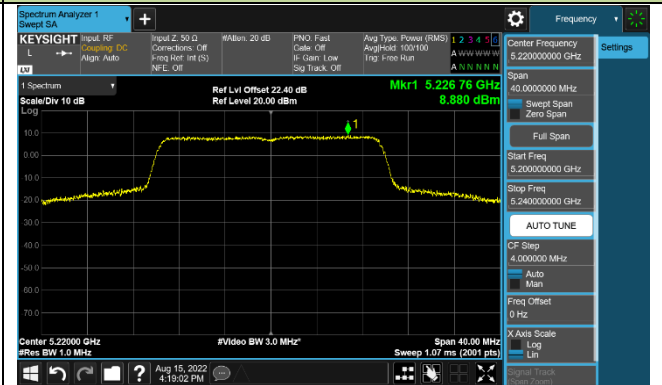

### 802.11ac-VHT80 Power Spectral Density - Ant 1

Channel 42 (5210MHz)

Channel 155 (5775MHz)

802.11ac-VHT160 Power Spectral Density - Ant 1

Channel 50 (5250MHz)

### 802.11ax-HE20 Power Spectral Density - Ant 1

**Channel 36 (5180MHz)**

**Channel 44 (5220MHz)**

**Channel 48 (5240MHz)**

**Channel 149 (5745MHz)**

**Channel 157 (5785MHz)**

**Channel 165 (5825MHz)**