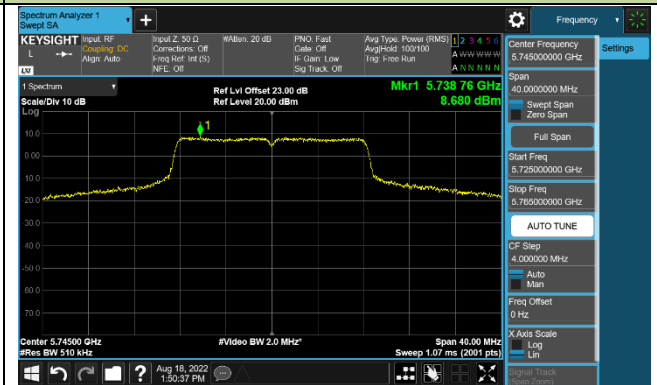

802.11ax-HE160 Power Spectral Density - Ant 0

Channel 50 (5250MHz)

### 802.11a Power Spectral Density - Ant 1

Channel 36 (5180MHz)

Channel 44 (5220MHz)

Channel 48 (5240MHz)

Channel 149 (5745MHz)

Channel 157 (5785MHz)

Channel 165 (5825MHz)

### 802.11ac-VHT20 Power Spectral Density - Ant 1

Channel 36 (5180MHz)

Channel 44 (5220MHz)

Channel 48 (5240MHz)

Channel 149 (5745MHz)

Channel 157 (5785MHz)

Channel 165 (5825MHz)