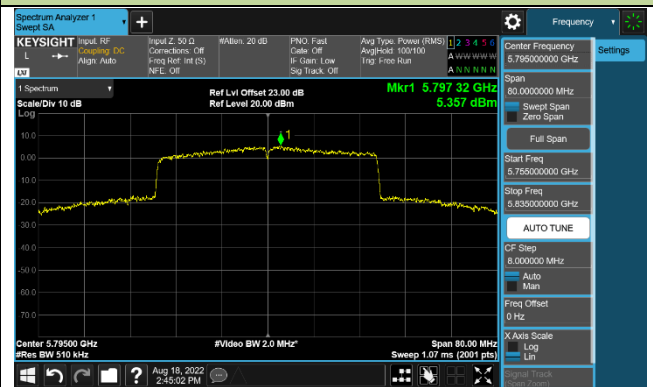

### 802.11ax-HE40 Power Spectral Density - Ant 1

Channel 38 (5190MHz)

Channel 46 (5230MHz)

Channel 151 (5755MHz)

Channel 159 (5795MHz)

### 802.11ax-HE80 Power Spectral Density - Ant 1

Channel 42 (5210MHz)

Channel 155 (5775MHz)

802.11ax-HE160 Power Spectral Density - Ant 1

Channel 50 (5250MHz)