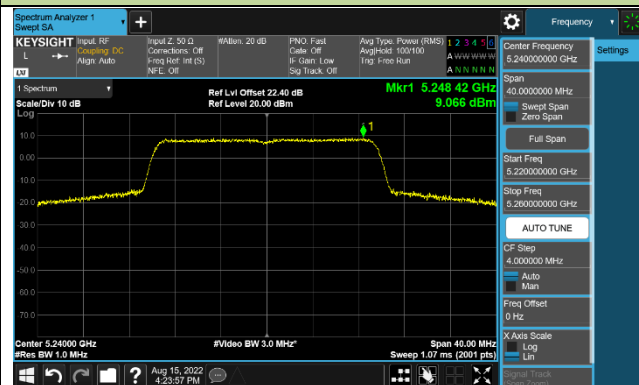

### 802.11ac-VHT80 Power Spectral Density - Ant 1

Channel 42 (5210MHz)

Channel 155 (5775MHz)

802.11ac-VHT160 Power Spectral Density - Ant 1

Channel 50 (5250MHz)

### 802.11ax-HE20 Power Spectral Density - Ant 1

**Channel 36 (5180MHz)**

**Channel 44 (5220MHz)**

**Channel 48 (5240MHz)**

**Channel 149 (5745MHz)**

**Channel 157 (5785MHz)**

**Channel 165 (5825MHz)**