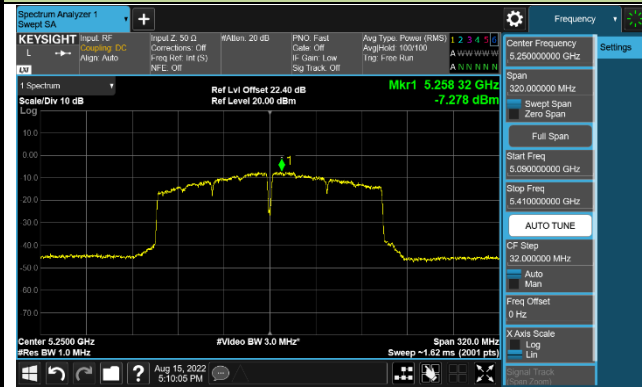

### 802.11ac-VHT80 Power Spectral Density - Ant 1

Channel 42 (5210MHz)

Channel 155 (5775MHz)

802.11ac-VHT160 Power Spectral Density - Ant 1

Channel 50 (5250MHz)

### 802.11ax-HE20 Power Spectral Density - Ant 1

**Channel 36 (5180MHz)**

**Channel 44 (5220MHz)**

**Channel 48 (5240MHz)**

**Channel 149 (5745MHz)**

**Channel 157 (5785MHz)**

**Channel 165 (5825MHz)**