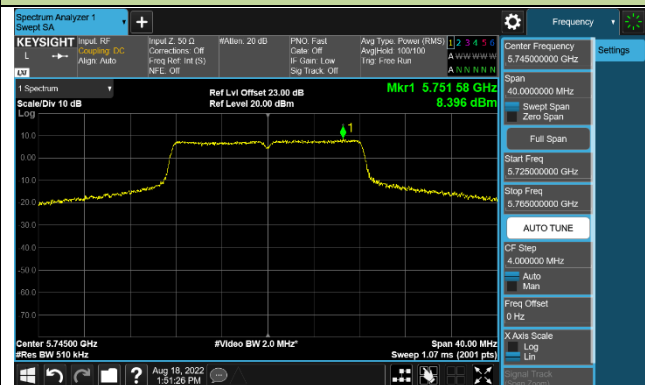

### 802.11ax-HE80 Power Spectral Density - Ant 1

Channel 42 (5210MHz)

Channel 155 (5775MHz)

802.11ax-HE160 Power Spectral Density - Ant 1

Channel 50 (5250MHz)

### 802.11a Power Spectral Density - Ant 2

Channel 36 (5180MHz)

Channel 44 (5220MHz)

Channel 48 (5240MHz)

Channel 149 (5745MHz)

Channel 157 (5785MHz)

Channel 165 (5825MHz)

### 802.11ac-VHT20 Power Spectral Density - Ant 2

**Channel 36 (5180MHz)**

**Channel 44 (5220MHz)**

**Channel 48 (5240MHz)**

**Channel 149 (5745MHz)**

**Channel 157 (5785MHz)**

**Channel 165 (5825MHz)**