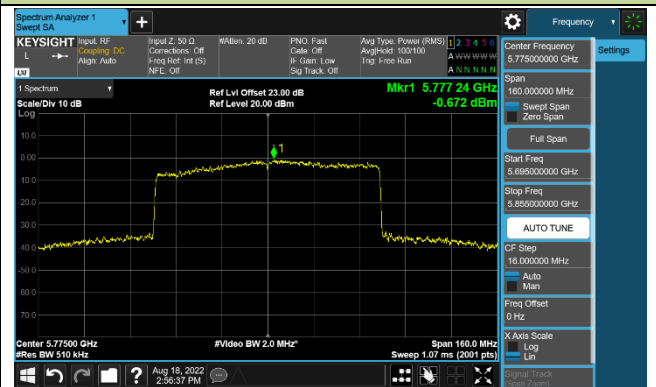

### 802.11ax-HE20 Power Spectral Density - Ant 2

**Channel 36 (5180MHz)**

**Channel 44 (5220MHz)**

**Channel 48 (5240MHz)**

**Channel 149 (5745MHz)**

**Channel 157 (5785MHz)**

**Channel 165 (5825MHz)**

802.11ax-HE40 Power Spectral Density - Ant 2

Channel 38 (5190MHz)

Channel 46 (5230MHz)

Channel 151 (5755MHz)

Channel 159 (5795MHz)

802.11ax-HE80 Power Spectral Density - Ant 2

Channel 42 (5210MHz)

Channel 155 (5775MHz)

802.11ax-HE160 Power Spectral Density - Ant 2

Channel 50 (5250MHz)