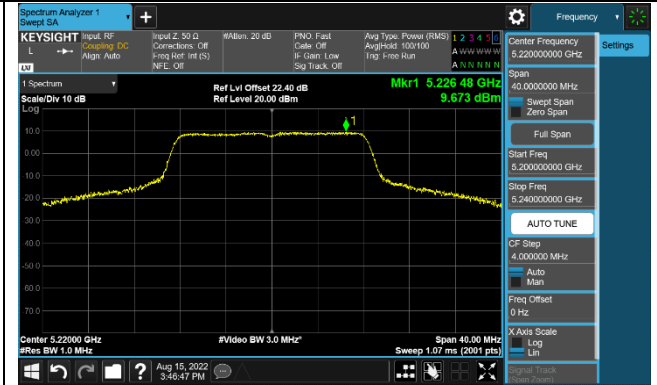

802.11ax-HE160 Power Spectral Density - Ant 0

Channel 50 (5250MHz)

### 802.11a Power Spectral Density - Ant 1

Channel 36 (5180MHz)

Channel 44 (5220MHz)

Channel 48 (5240MHz)

Channel 149 (5745MHz)

Channel 157 (5785MHz)

Channel 165 (5825MHz)