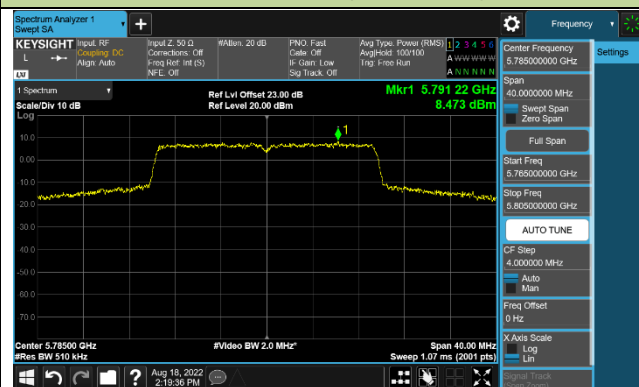

### 802.11ac-VHT80 Power Spectral Density - Ant 1

Channel 42 (5210MHz)

Channel 155 (5775MHz)

802.11ac-VHT160 Power Spectral Density - Ant 1

Channel 50 (5250MHz)

### 802.11ax-HE20 Power Spectral Density - Ant 1

**Channel 36 (5180MHz)**

**Channel 44 (5220MHz)**

**Channel 48 (5240MHz)**

**Channel 149 (5745MHz)**

**Channel 157 (5785MHz)**

**Channel 165 (5825MHz)**

### 802.11ax-HE40 Power Spectral Density - Ant 1

Channel 38 (5190MHz)

Channel 46 (5230MHz)

Channel 151 (5755MHz)

Channel 159 (5795MHz)