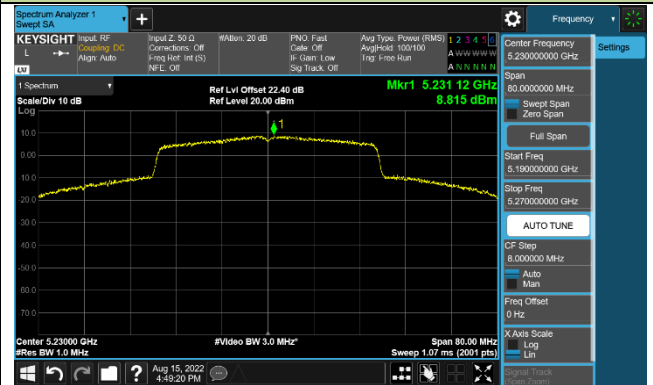

### 802.11ac-VHT80 Power Spectral Density - Ant 1

Channel 42 (5210MHz)

Channel 155 (5775MHz)

802.11ac-VHT160 Power Spectral Density - Ant 1

Channel 50 (5250MHz)

### 802.11ax-HE20 Power Spectral Density - Ant 1

**Channel 36 (5180MHz)**

**Channel 44 (5220MHz)**

**Channel 48 (5240MHz)**

**Channel 149 (5745MHz)**

**Channel 157 (5785MHz)**

**Channel 165 (5825MHz)**

### 802.11ax-HE40 Power Spectral Density - Ant 1

Channel 38 (5190MHz)

Channel 46 (5230MHz)

Channel 151 (5755MHz)

Channel 159 (5795MHz)