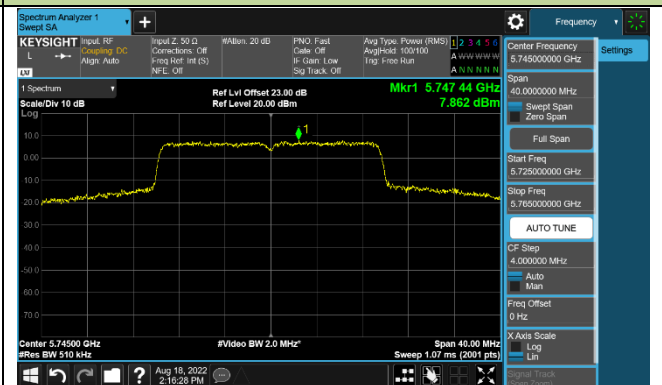

### 802.11ac-VHT80 Power Spectral Density - Ant 2

Channel 42 (5210MHz)

Channel 155 (5775MHz)

802.11ac-VHT160 Power Spectral Density - Ant 2

Channel 50 (5250MHz)

### 802.11ax-HE20 Power Spectral Density - Ant 2

**Channel 36 (5180MHz)**

**Channel 44 (5220MHz)**

**Channel 48 (5240MHz)**

**Channel 149 (5745MHz)**

**Channel 157 (5785MHz)**

**Channel 165 (5825MHz)**

802.11ax-HE40 Power Spectral Density - Ant 2

Channel 38 (5190MHz)

Channel 46 (5230MHz)

Channel 151 (5755MHz)

Channel 159 (5795MHz)

802.11ax-HE80 Power Spectral Density - Ant 2

Channel 42 (5210MHz)

Channel 155 (5775MHz)

802.11ax-HE160 Power Spectral Density - Ant 2