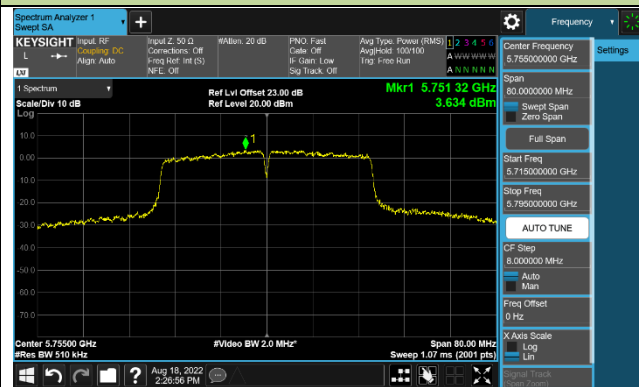

### 802.11ac-VHT40 Power Spectral Density - Ant 2

Channel 38 (5190MHz)

Channel 46 (5230MHz)

Channel 151 (5755MHz)

Channel 159 (5795MHz)

### 802.11ac-VHT80 Power Spectral Density - Ant 2

Channel 42 (5210MHz)

Channel 155 (5775MHz)

802.11ac-VHT160 Power Spectral Density - Ant 2

Channel 50 (5250MHz)