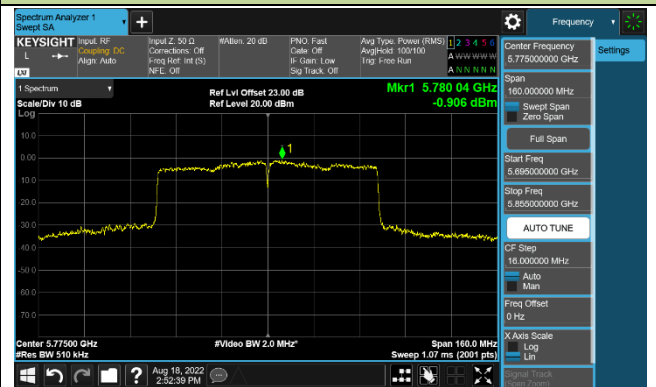

### 802.11ac-VHT40 Power Spectral Density - Ant 1

Channel 38 (5190MHz)

Channel 46 (5230MHz)

Channel 151 (5755MHz)

Channel 159 (5795MHz)

### 802.11ac-VHT80 Power Spectral Density - Ant 1

Channel 42 (5210MHz)

Channel 155 (5775MHz)

802.11ac-VHT160 Power Spectral Density - Ant 1

Channel 50 (5250MHz)