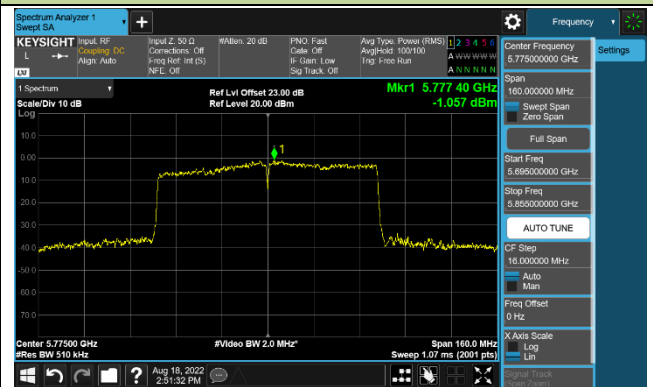

### 802.11ac-VHT40 Power Spectral Density - Ant 2

Channel 38 (5190MHz)

Channel 46 (5230MHz)

Channel 151 (5755MHz)

Channel 159 (5795MHz)

### 802.11ac-VHT80 Power Spectral Density - Ant 2

Channel 42 (5210MHz)

Channel 155 (5775MHz)

802.11ac-VHT160 Power Spectral Density - Ant 2

Channel 50 (5250MHz)