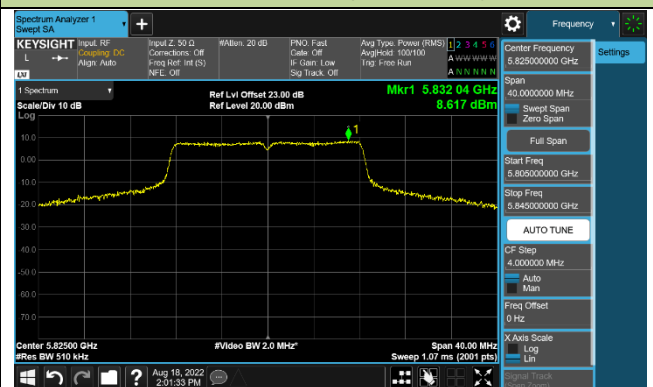

Channel 50 (5250MHz)

### 802.11a Power Spectral Density - Ant 3

Channel 36 (5180MHz)

Channel 44 (5220MHz)

Channel 48 (5240MHz)

Channel 149 (5745MHz)

Channel 157 (5785MHz)

Channel 165 (5825MHz)

### 802.11ac-VHT20 Power Spectral Density - Ant 3

**Channel 36 (5180MHz)**

**Channel 44 (5220MHz)**

**Channel 48 (5240MHz)**

**Channel 149 (5745MHz)**

**Channel 157 (5785MHz)**

**Channel 165 (5825MHz)**