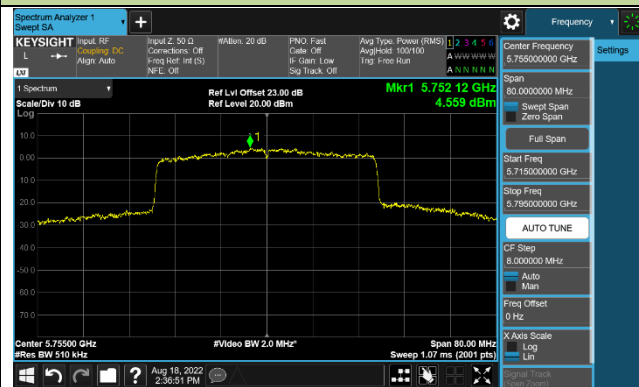

Channel 151 (5755MHz)