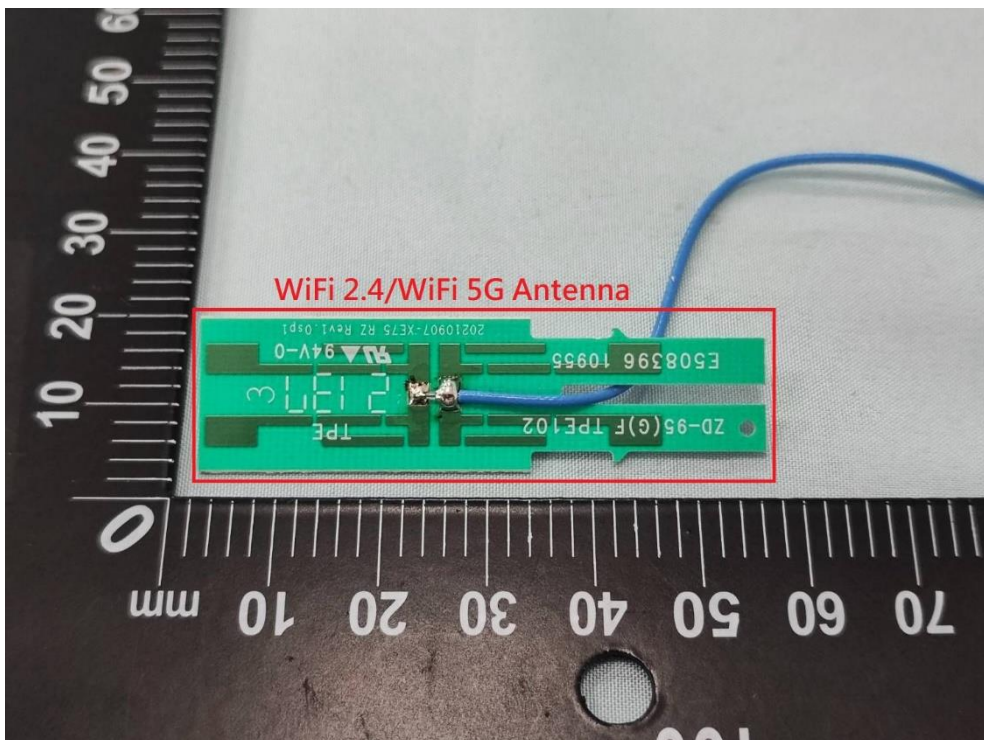

(6) EUT Photo