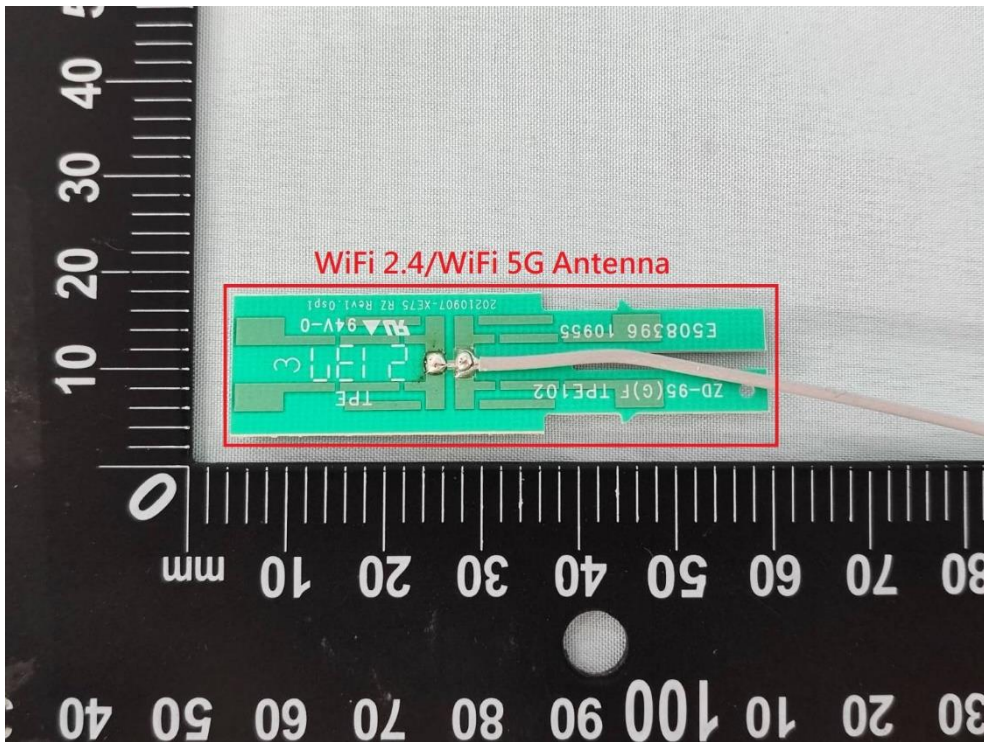

(7) EUT Photo