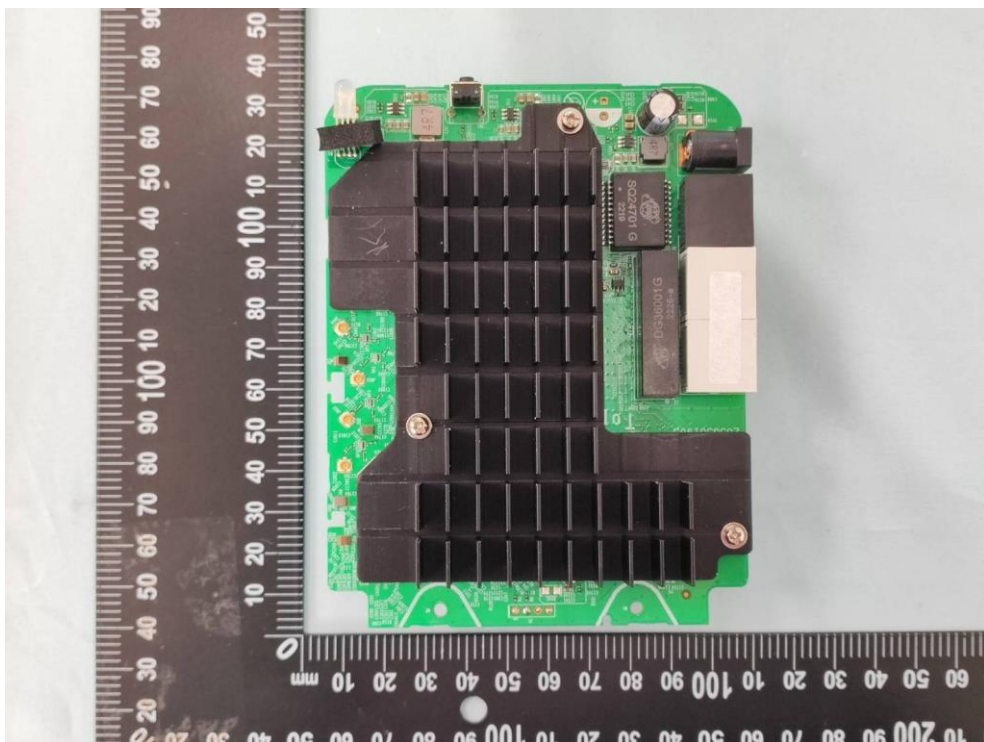

**Product: AX6000 Whole Home
Mesh Wi-Fi 6 System**

Brand Name: tp-link

Model Number: Deco X80

Internal Photograph

(1) EUT Photo

(2) EUT Photo

(3) EUT Photo

(4) EUT Photo

(5) EUT Photo

(6) EUT Photo

(7) EUT Photo

(8) EUT Photo

(9) EUT Photo

(10) EUT Photo

(15) EUT Photo

(16) EUT Photo