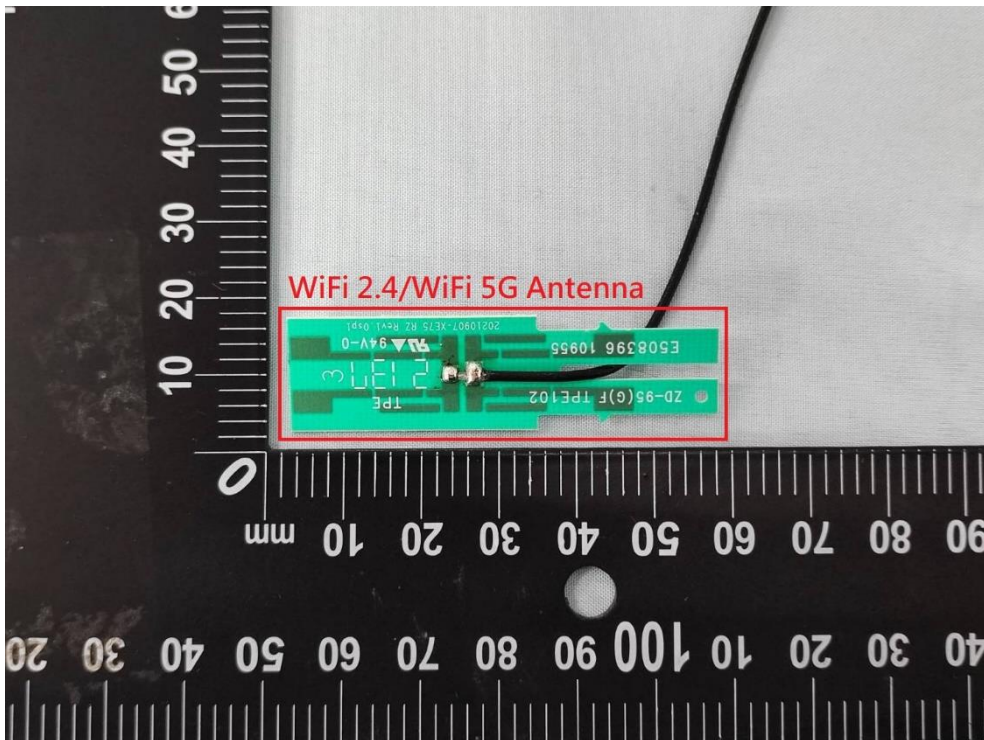

(5) EUT Photo