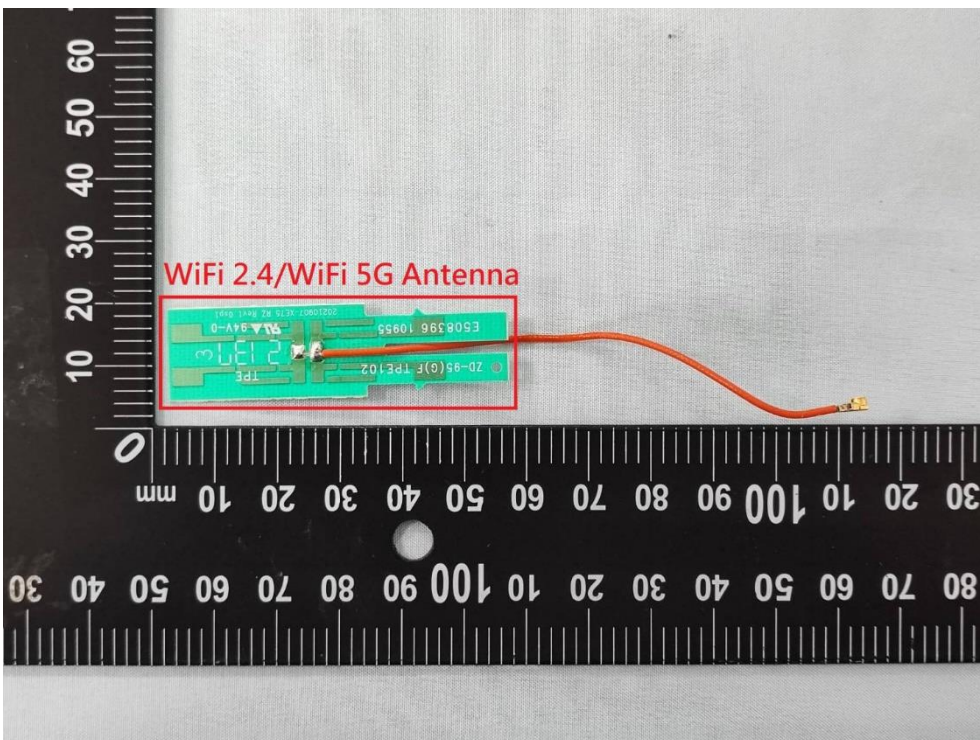

**Product: AX6000 Whole Home
Mesh Wi-Fi 6 System**

Brand Name: tp-link

Model Number: Deco X80

Internal Photograph

(1) EUT Photo

(2) EUT Photo

(3) EUT Photo

(4) EUT Photo