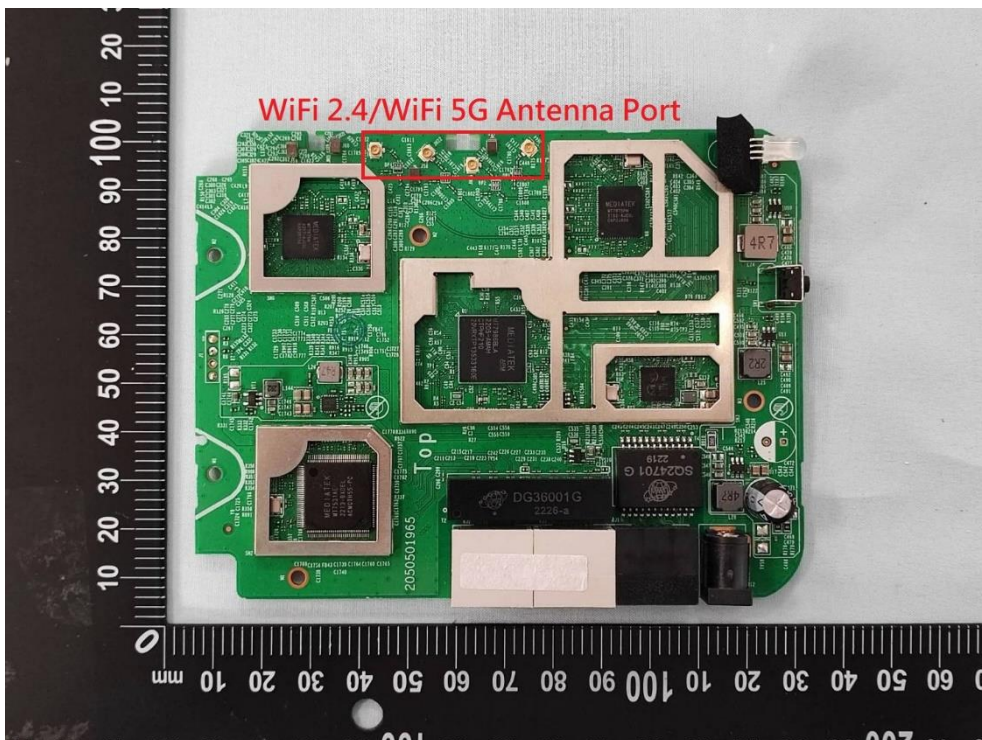

**Product: AX6000 Whole Home
Mesh Wi-Fi 6 System**

Brand Name: tp-link

Model Number: Deco X80

Internal Photograph

(1) EUT Photo

(2) EUT Photo

(3) EUT Photo

(4) EUT Photo

(5) EUT Photo

(6) EUT Photo

(7) EUT Photo

(8) EUT Photo

(9) EUT Photo

(10) EUT Photo

(15) EUT Photo

(16) EUT Photo