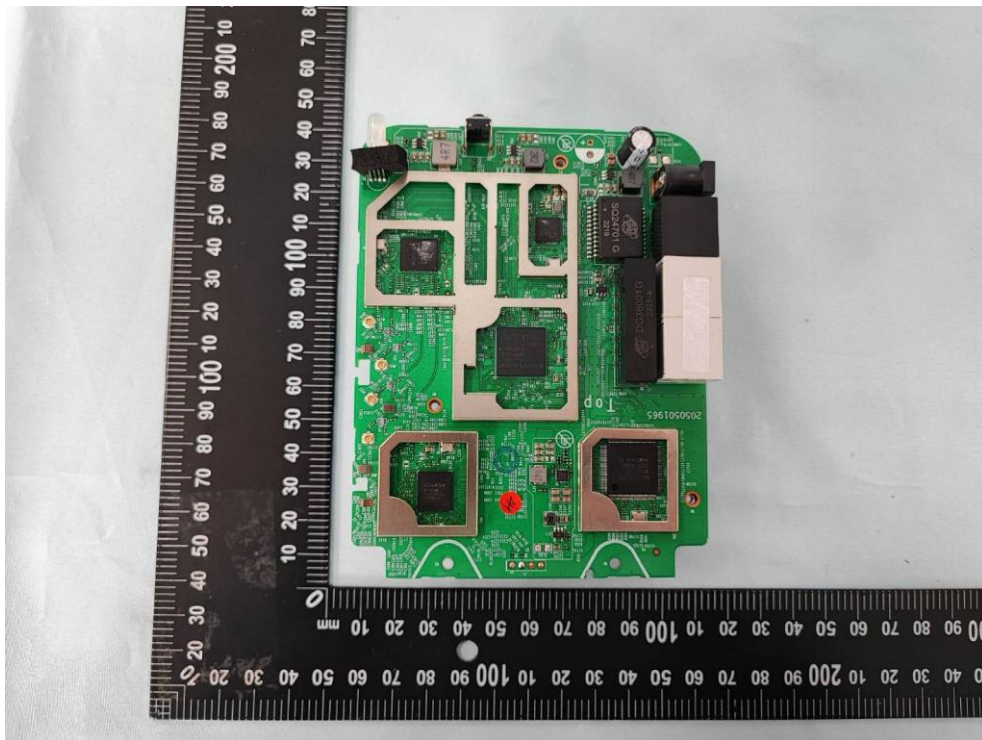

**Product: AX6000 Whole Home
Mesh Wi-Fi 6 System**

Brand Name: tp-link

Model Number: Deco X80

Internal Photograph

(1) EUT Photo

(2) EUT Photo

(3) EUT Photo

(4) EUT Photo

(5) EUT Photo

(6) EUT Photo

(7) EUT Photo

(8) EUT Photo

(9) EUT Photo

(10) EUT Photo

(15) EUT Photo

(16) EUT Photo