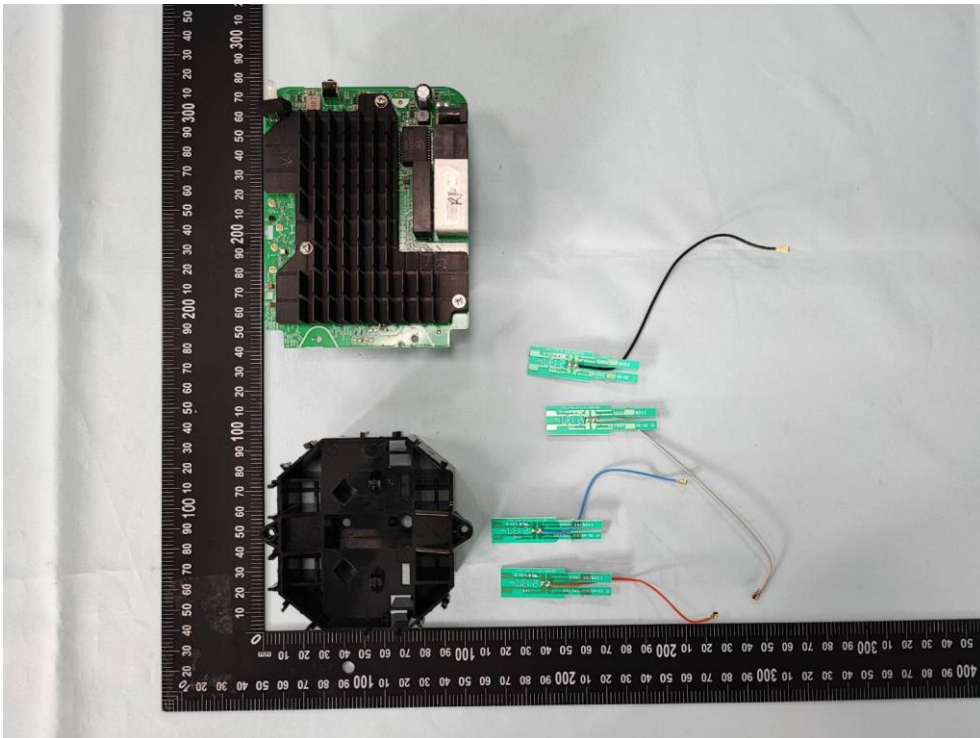

**Product: AX6000 Whole Home
Mesh Wi-Fi 6 System**

Brand Name: tp-link

Model Number: Deco X80

Internal Photograph

(1) EUT Photo

(2) EUT Photo

(3) EUT Photo

(4) EUT Photo

(5) EUT Photo

(6) EUT Photo

(7) EUT Photo

(8) EUT Photo

(9) EUT Photo

(10) EUT Photo

(15) EUT Photo

(16) EUT Photo