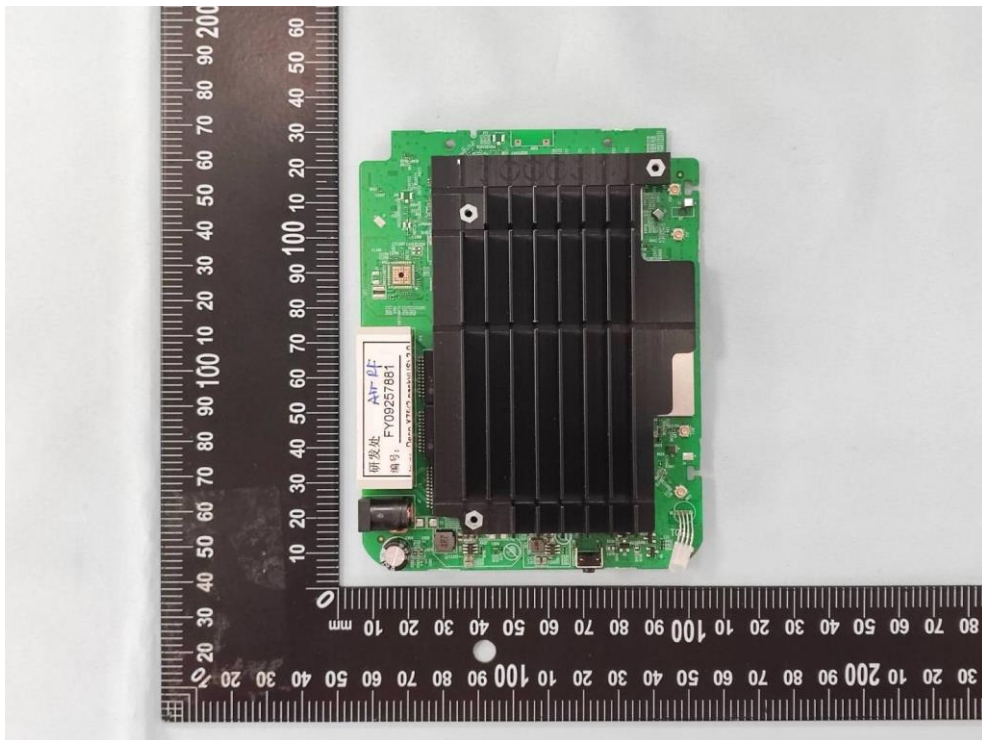

(13) EUT Photo