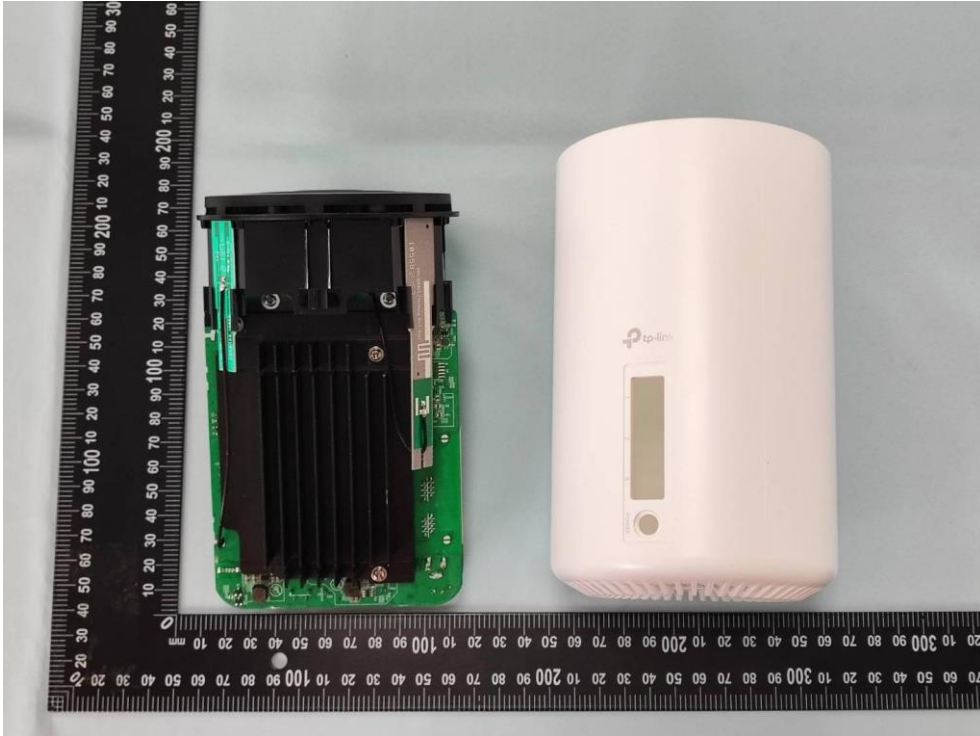

**Product: AX5400 Whole Home
Mesh Wi-Fi 6 System**

Brand Name: tp-link

Model Number: Deco X75

Internal Photograph

(1) EUT Photo

(2) EUT Photo

(3) EUT Photo

(4) EUT Photo