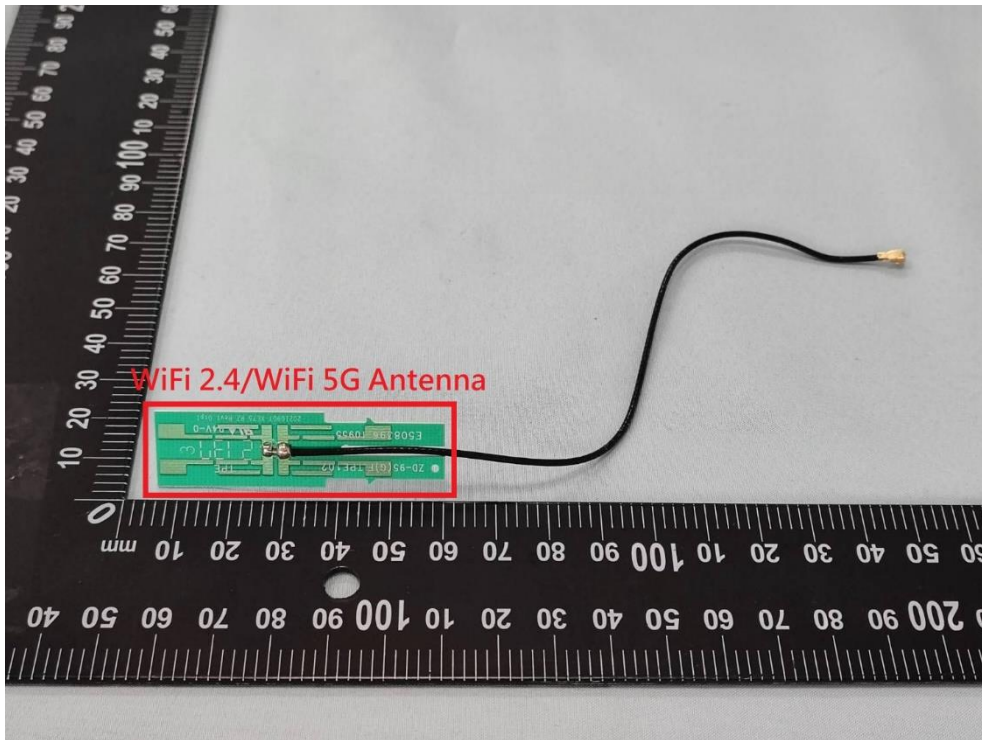

(7) EUT Photo