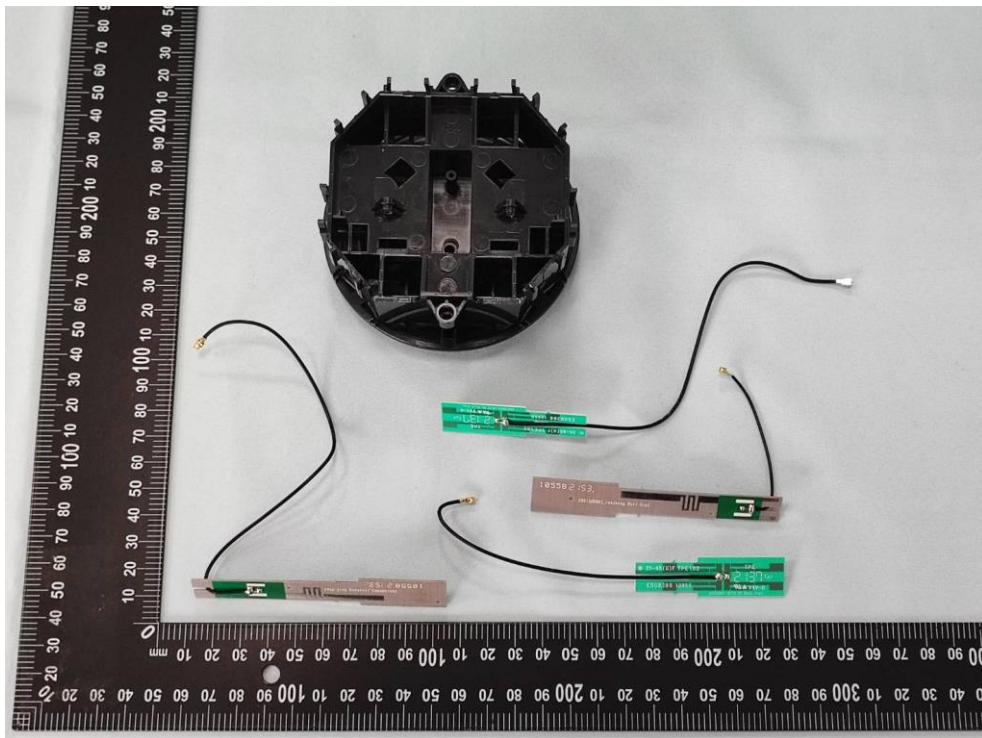

**Product: AX5400 Whole Home
Mesh Wi-Fi 6 System**

Brand Name: tp-link

Model Number: Deco X75

Internal Photograph

(1) EUT Photo

(2) EUT Photo

(3) EUT Photo

(4) EUT Photo

(5) EUT Photo

(6) EUT Photo

(7) EUT Photo

(8) EUT Photo

(9) EUT Photo

(10) EUT Photo

(11) EUT Photo

(12) EUT Photo