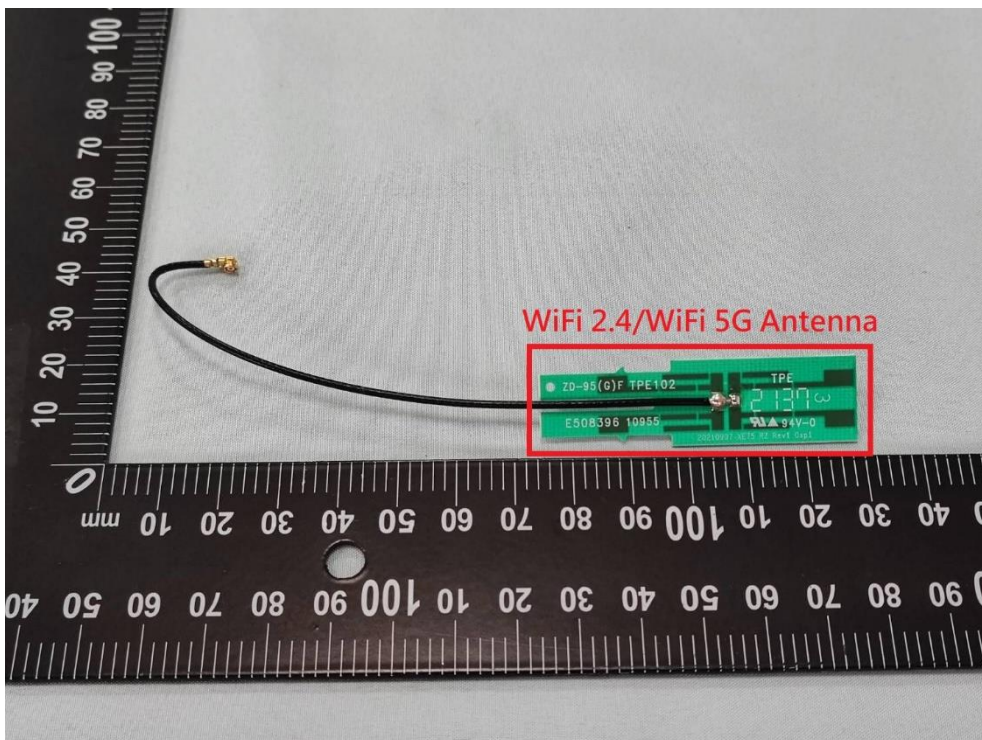

(6) EUT Photo