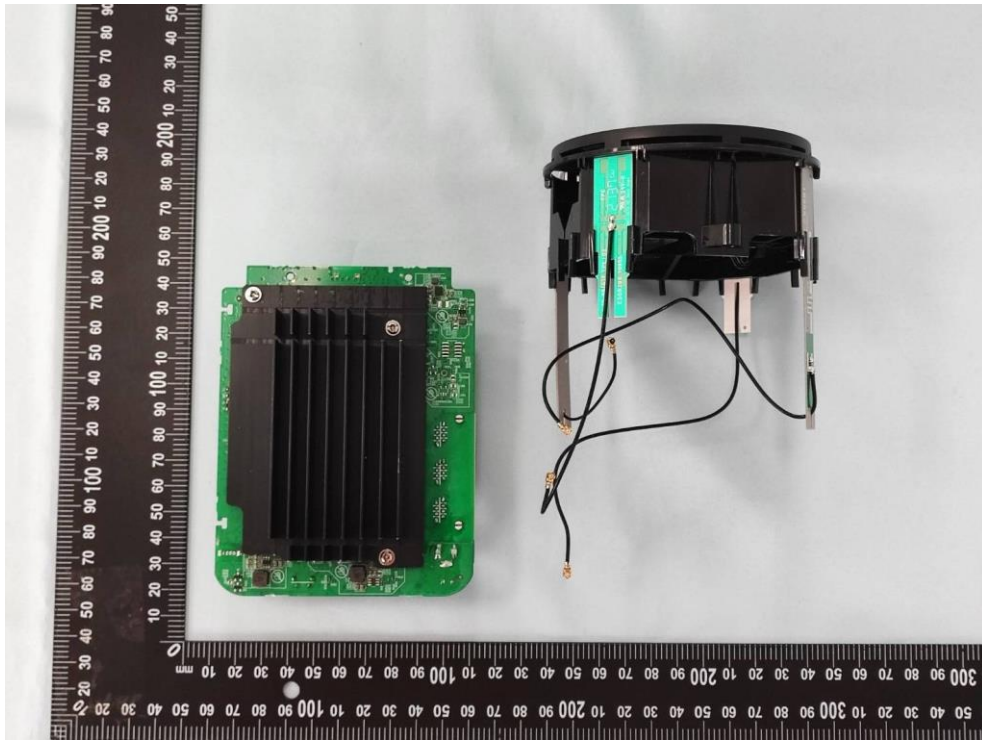

**Product: AX5400 Whole Home
Mesh Wi-Fi 6 System**

Brand Name: tp-link

Model Number: Deco X75

Internal Photograph

(1) EUT Photo

(2) EUT Photo

(3) EUT Photo

(4) EUT Photo

(5) EUT Photo

(6) EUT Photo

(7) EUT Photo

(8) EUT Photo

(9) EUT Photo

(10) EUT Photo

(11) EUT Photo

(12) EUT Photo