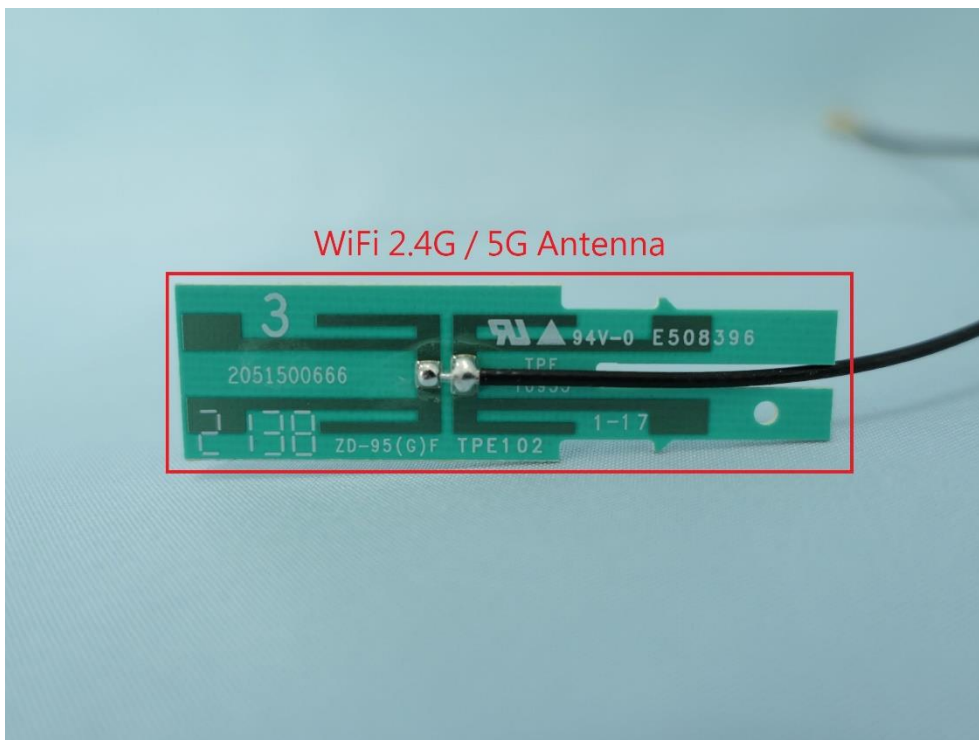

(6) EUT Photo