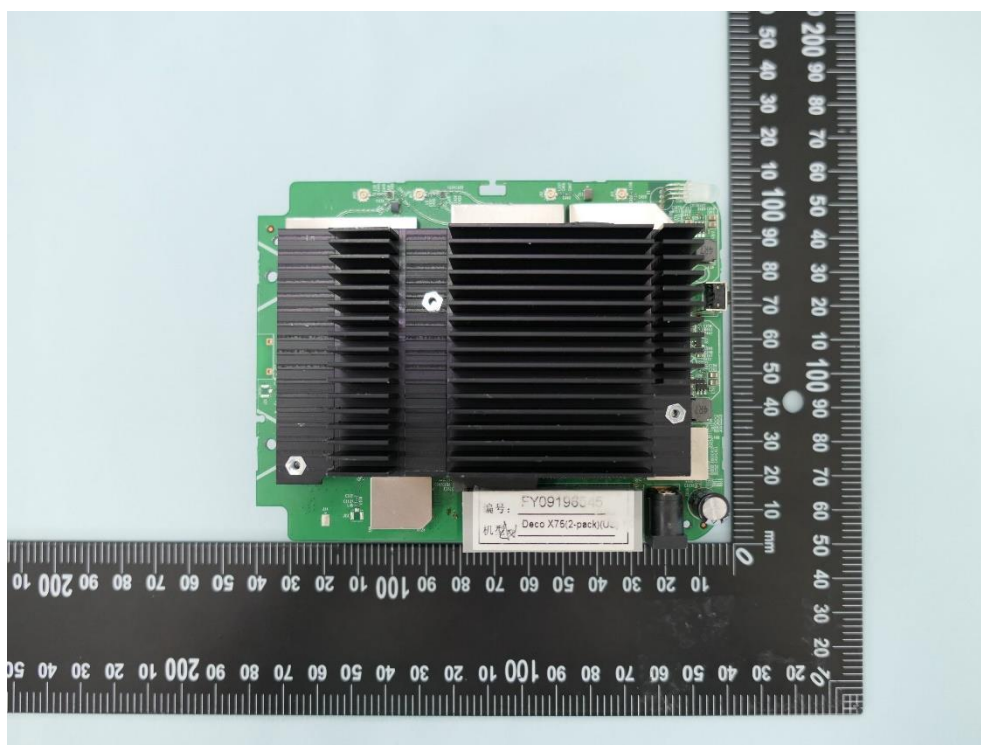

**Product: AX5400 Whole Home
Mesh Wi-Fi 6 System**

Brand Name: tp-link

Model Number: Deco X75

Internal Photograph

(1) EUT Photo

(2) EUT Photo

(3) EUT Photo

(4) EUT Photo

(5) EUT Photo

(6) EUT Photo

(7) EUT Photo

(8) EUT Photo

(9) EUT Photo

(10) EUT Photo

(13) EUT Photo

(14) EUT Photo