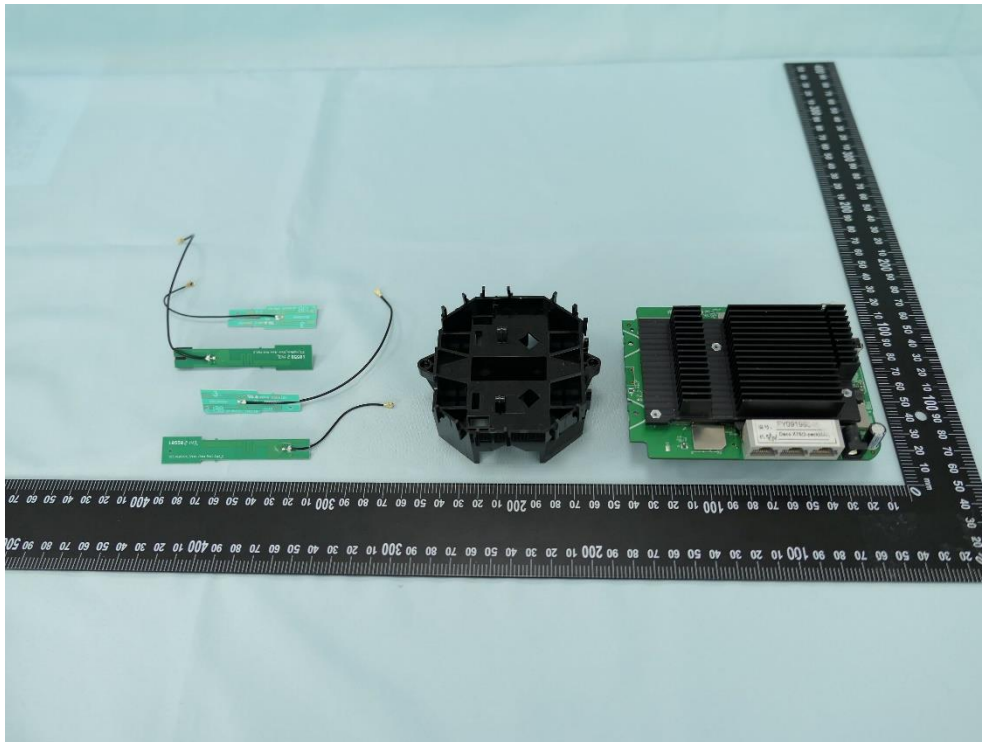

**Product: AX5400 Whole Home
Mesh Wi-Fi 6 System**

Brand Name: tp-link

Model Number: Deco X75

Internal Photograph

(1) EUT Photo

(2) EUT Photo

(3) EUT Photo

(4) EUT Photo

(5) EUT Photo

(6) EUT Photo

(7) EUT Photo

(8) EUT Photo

(9) EUT Photo

(10) EUT Photo

(13) EUT Photo

(14) EUT Photo