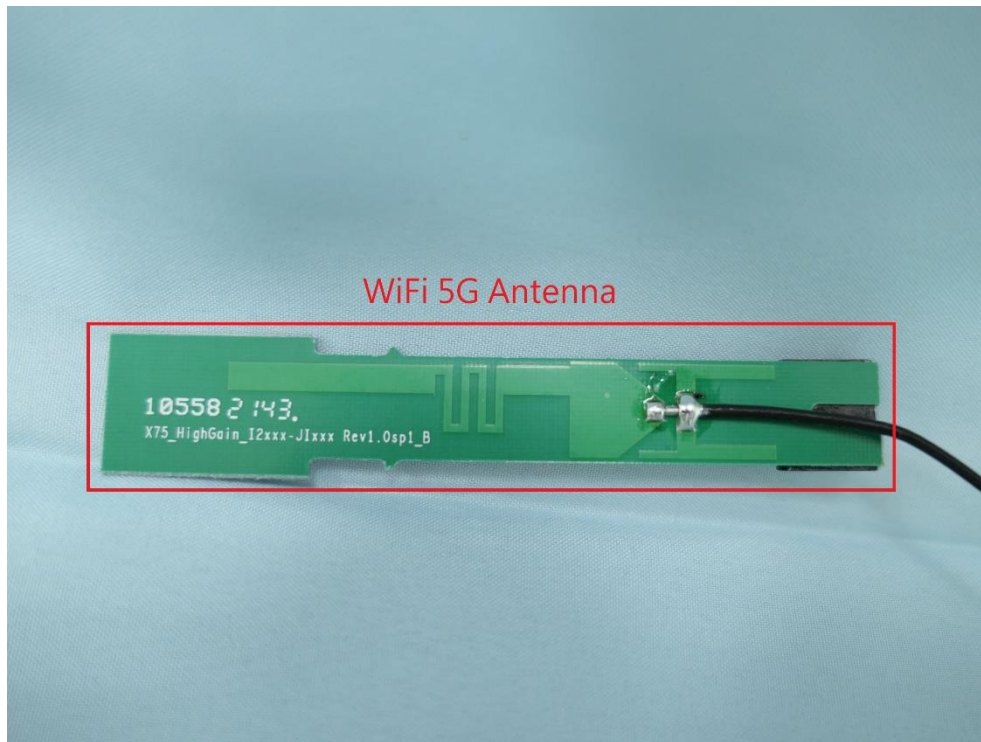

(7) EUT Photo