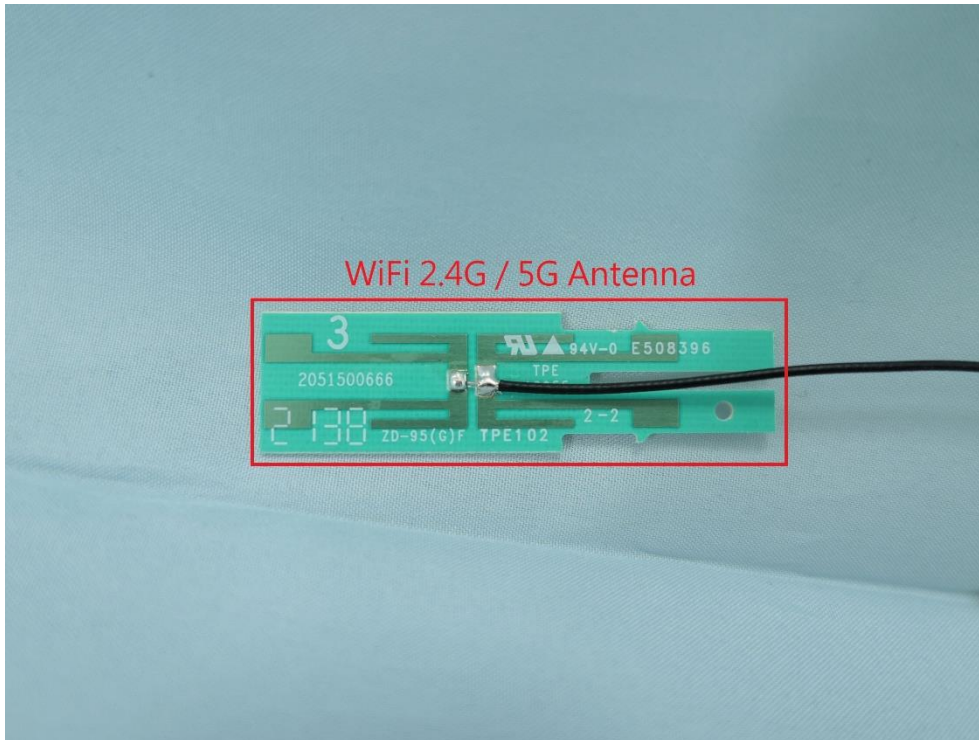

(5) EUT Photo