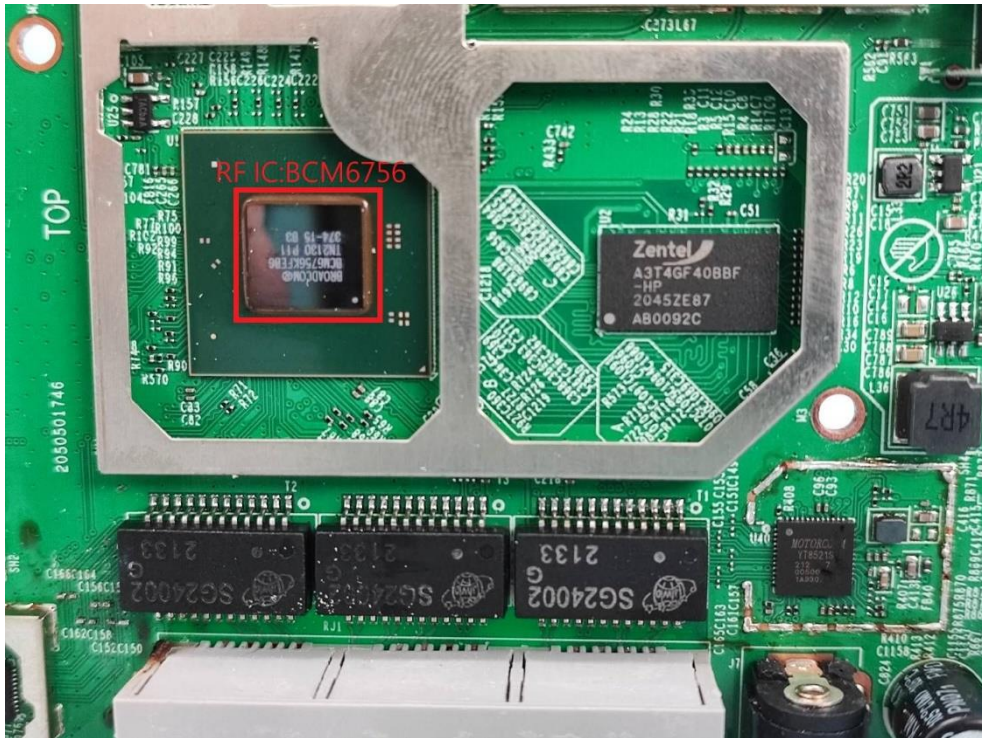

**Product: AX5400 Whole Home
Mesh Wi-Fi 6 System**

Brand Name: tp-link

Model Number: Deco X75

Internal Photograph

(1) EUT Photo

(2) EUT Photo

(3) EUT Photo

(4) EUT Photo

(5) EUT Photo

(6) EUT Photo

(7) EUT Photo

(8) EUT Photo

(9) EUT Photo

(10) EUT Photo

(13) EUT Photo

(14) EUT Photo