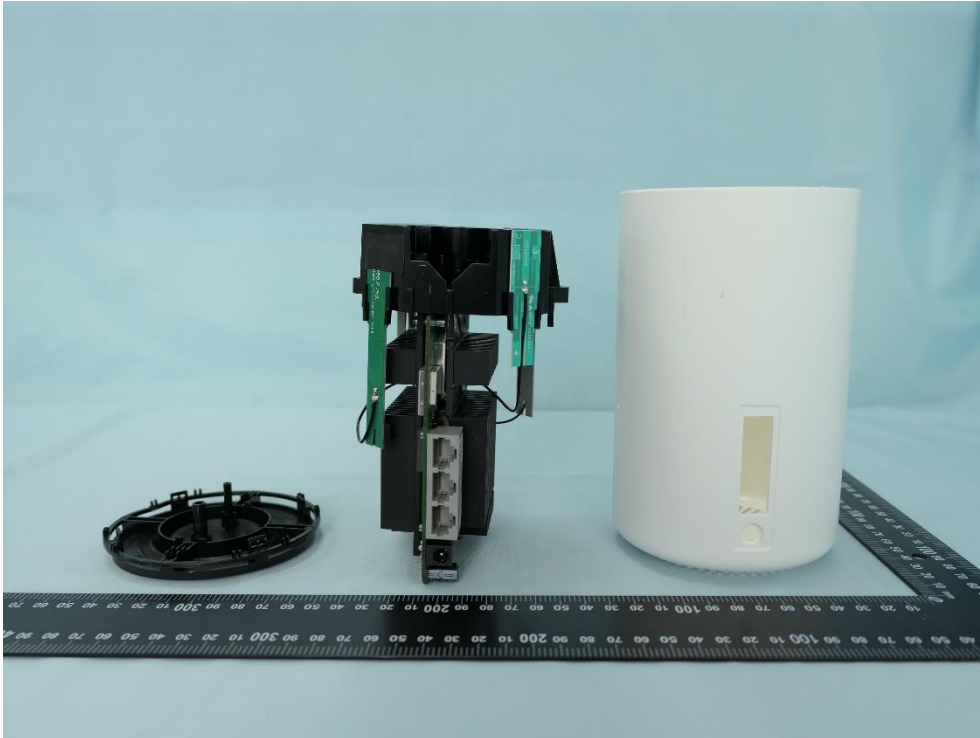

**Product: AX5400 Whole Home
Mesh Wi-Fi 6 System**

Brand Name: tp-link

Model Number: Deco X75

Internal Photograph

(1) EUT Photo

(2) EUT Photo

(3) EUT Photo

(4) EUT Photo