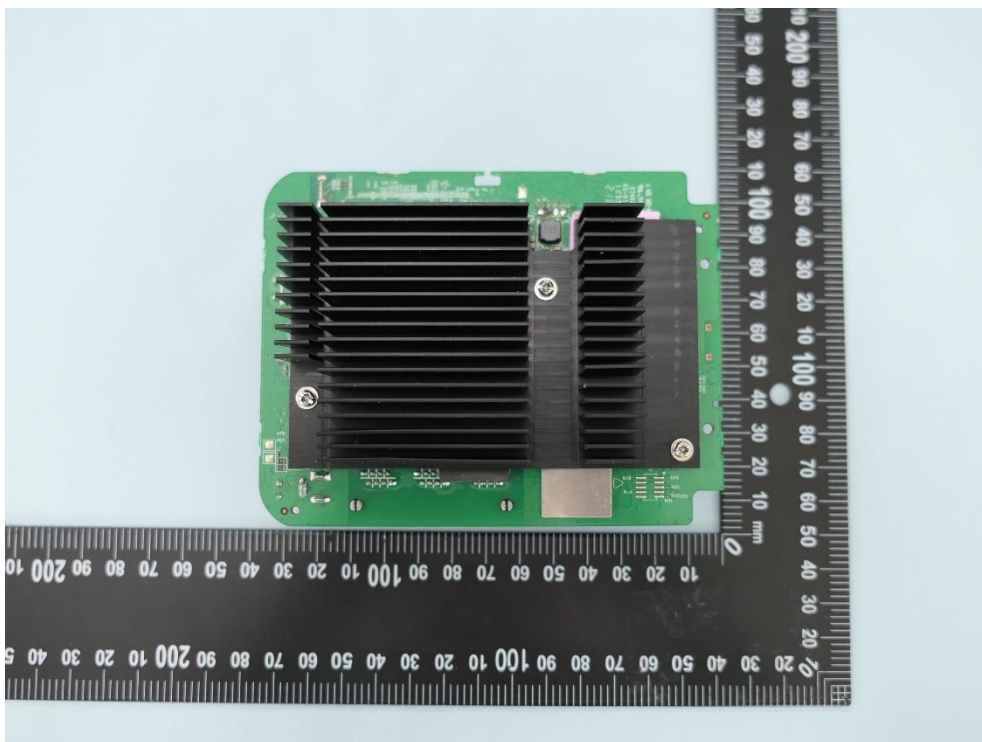

**Product: AX5400 Whole Home
Mesh Wi-Fi 6 System**

Brand Name: tp-link

Model Number: Deco X75

Internal Photograph

(1) EUT Photo

(2) EUT Photo

(3) EUT Photo

(4) EUT Photo

(5) EUT Photo

(6) EUT Photo

(7) EUT Photo

(8) EUT Photo

(9) EUT Photo

(10) EUT Photo

(13) EUT Photo

(14) EUT Photo