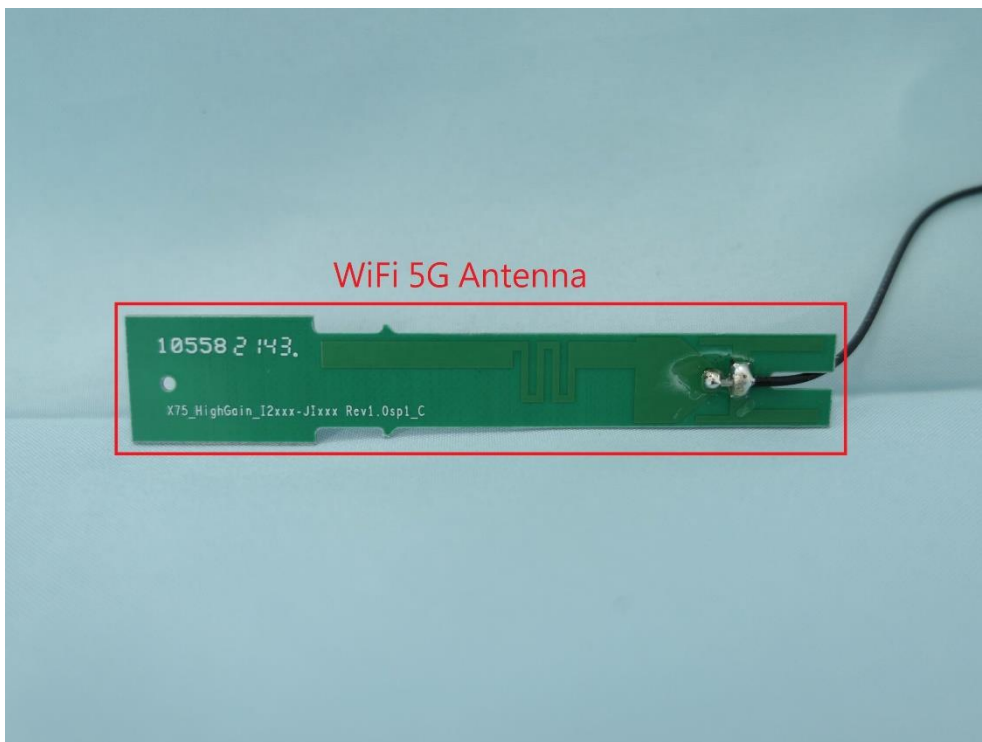

**Product: AX5400 Whole Home
Mesh Wi-Fi 6 System**

Brand Name: tp-link

Model Number: Deco X75

Internal Photograph

(1) EUT Photo

(2) EUT Photo

(3) EUT Photo

(4) EUT Photo