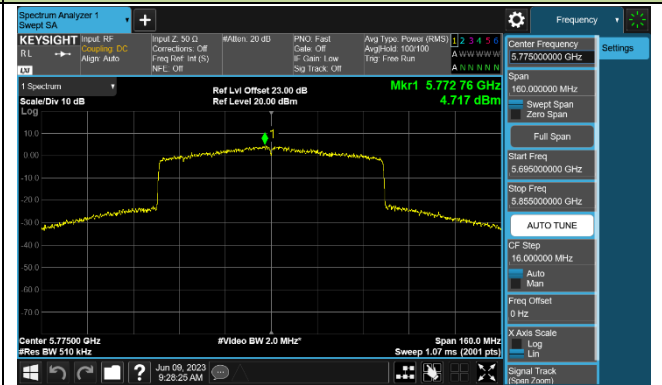

Channel 151 (5755MHz)

Channel 159 (5795MHz)

802.11ax-HE80 Power Spectral Density - Ant 0

Channel 42 (5210MHz)

Channel 155 (5775MHz)

802.11ax-HE160 Power Spectral Density - Ant 0

Channel 50 (5250MHz)

802.11a Power Spectral Density - Ant 1

Channel 36 (5180MHz)

Channel 44 (5220MHz)

Channel 48 (5240MHz)

Channel 149 (5745MHz)

Channel 157 (5785MHz)

Channel 165 (5825MHz)

802.11ac-VHT20 Power Spectral Density - Ant 1

Channel 36 (5180MHz)