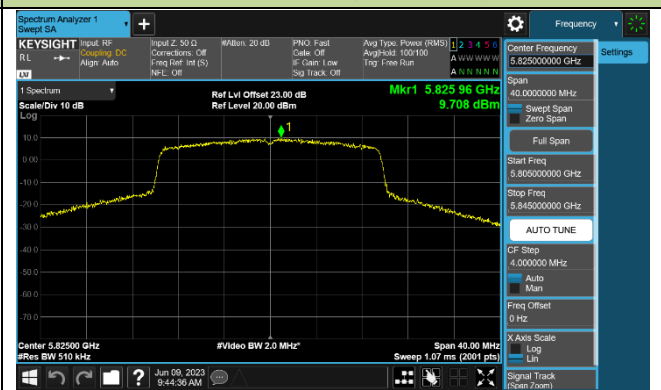

Channel 44 (5220MHz)

Channel 48 (5240MHz)

Channel 149 (5745MHz)

Channel 157 (5785MHz)

Channel 165 (5825MHz)

802.11ax-HE40 Power Spectral Density - Ant 0

Channel 38 (5190MHz)

Channel 46 (5230MHz)

Channel 151 (5755MHz)

Channel 159 (5795MHz)

802.11ax-HE80 Power Spectral Density - Ant 0

Channel 42 (5210MHz)

Channel 155 (5775MHz)

802.11ax-HE160 Power Spectral Density - Ant 0

Channel 50 (5250MHz)

802.11a Power Spectral Density - Ant 1