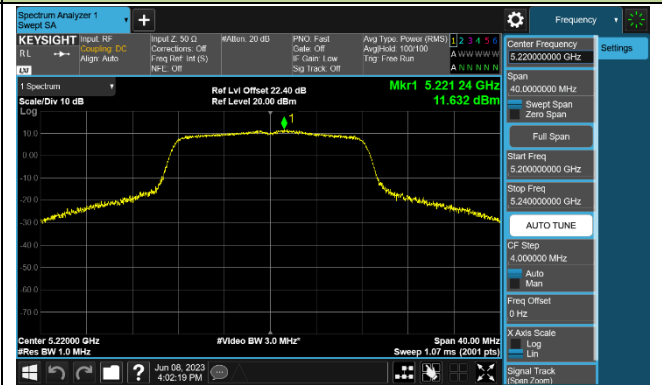

Channel 151 (5755MHz)

Channel 159 (5795MHz)

802.11ax-HE80 Power Spectral Density - Ant 0

Channel 42 (5210MHz)

Channel 155 (5775MHz)

802.11ax-HE160 Power Spectral Density - Ant 0

Channel 50 (5250MHz)

802.11a Power Spectral Density - Ant 1

Channel 36 (5180MHz)

Channel 44 (5220MHz)

Channel 48 (5240MHz)

Channel 149 (5745MHz)

Channel 157 (5785MHz)

Channel 165 (5825MHz)

802.11ac-VHT20 Power Spectral Density - Ant 1

Channel 36 (5180MHz)