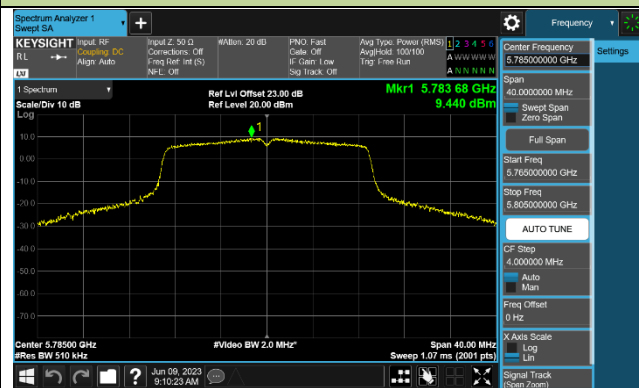

802.11a Power Spectral Density - Ant 2

Channel 36 (5180MHz)

Channel 44 (5220MHz)

Channel 48 (5240MHz)

Channel 149 (5745MHz)

Channel 157 (5785MHz)

Channel 165 (5825MHz)

802.11ac-VHT20 Power Spectral Density - Ant 2

Channel 36 (5180MHz)

Channel 44 (5220MHz)

Channel 48 (5240MHz)

Channel 149 (5745MHz)

Channel 157 (5785MHz)

Channel 165 (5825MHz)

802.11ac-VHT40 Power Spectral Density - Ant 2

Channel 38 (5190MHz)

Channel 46 (5230MHz)

Channel 151 (5755MHz)

Channel 159 (5795MHz)

802.11ac-VHT80 Power Spectral Density - Ant 2

Channel 42 (5210MHz)

Channel 155 (5775MHz)

802.11ac-VHT160 Power Spectral Density - Ant 2

Channel 50 (5250MHz)