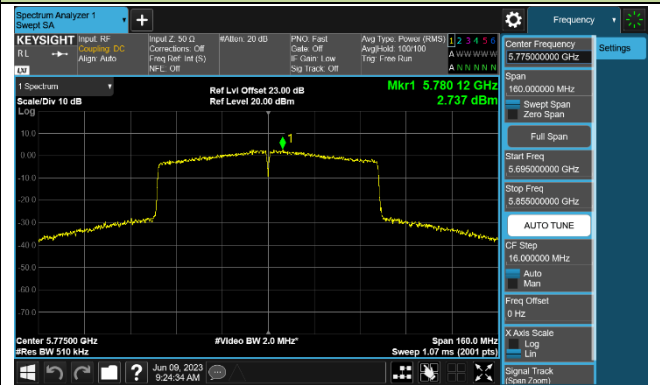

Channel 151 (5755MHz)

Channel 159 (5795MHz)

802.11ac-VHT80 Power Spectral Density - Ant 1

Channel 42 (5210MHz)

Channel 155 (5775MHz)

802.11ac-VHT160 Power Spectral Density - Ant 1

Channel 50 (5250MHz)

802.11ax-HE20 Power Spectral Density - Ant 1