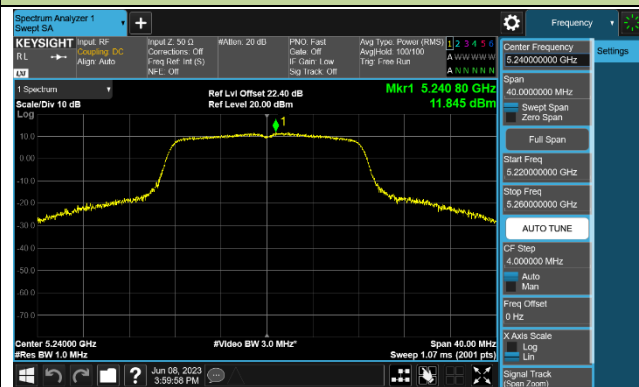

Channel 48 (5240MHz)