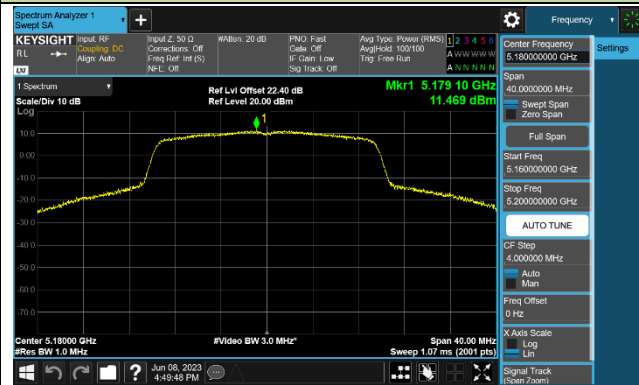

802.11ac-VHT80 Power Spectral Density - Ant 0

Channel 42 (5210MHz)

Channel 155 (5775MHz)

802.11ac-VHT160 Power Spectral Density - Ant 0

Channel 50 (5250MHz)

802.11ax-HE20 Power Spectral Density - Ant 0

Channel 36 (5180MHz)

Channel 44 (5220MHz)

Channel 48 (5240MHz)

Channel 149 (5745MHz)

Channel 157 (5785MHz)

Channel 165 (5825MHz)

802.11ax-HE40 Power Spectral Density - Ant 0

Channel 38 (5190MHz)

Channel 46 (5230MHz)