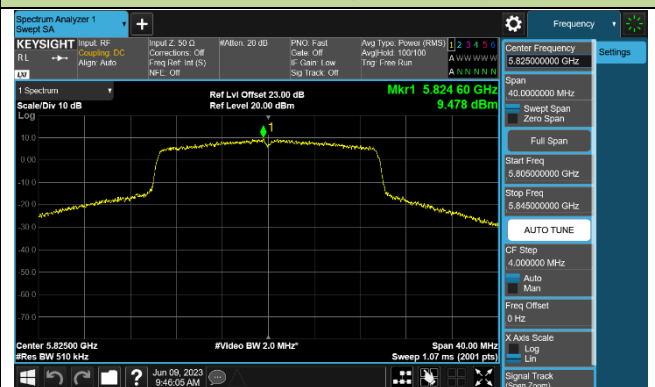

Channel 36 (5180MHz)

Channel 44 (5220MHz)

Channel 48 (5240MHz)

Channel 149 (5745MHz)

Channel 157 (5785MHz)

Channel 165 (5825MHz)

802.11ax-HE40 Power Spectral Density - Ant 1

Channel 38 (5190MHz)