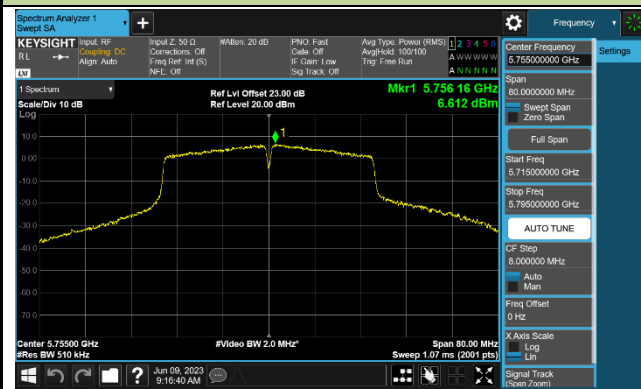

Channel 44 (5220MHz)

Channel 48 (5240MHz)

Channel 149 (5745MHz)

Channel 157 (5785MHz)

Channel 165 (5825MHz)

802.11ac-VHT40 Power Spectral Density - Ant 1

Channel 38 (5190MHz)

Channel 46 (5230MHz)

Channel 151 (5755MHz)

Channel 159 (5795MHz)

802.11ac-VHT80 Power Spectral Density - Ant 1

Channel 42 (5210MHz)

Channel 155 (5775MHz)

802.11ac-VHT160 Power Spectral Density - Ant 1

Channel 50 (5250MHz)

802.11ax-HE20 Power Spectral Density - Ant 1