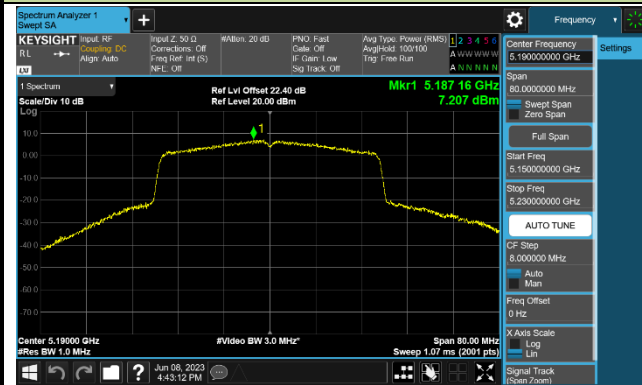

Channel 44 (5220MHz)

Channel 48 (5240MHz)

Channel 149 (5745MHz)

Channel 157 (5785MHz)

Channel 165 (5825MHz)

802.11ax-HE40 Power Spectral Density - Ant 0

Channel 38 (5190MHz)

Channel 46 (5230MHz)

Channel 151 (5755MHz)

Channel 159 (5795MHz)

802.11ax-HE80 Power Spectral Density - Ant 0

Channel 42 (5210MHz)

Channel 155 (5775MHz)

802.11ax-HE160 Power Spectral Density - Ant 0

Channel 50 (5250MHz)

802.11a Power Spectral Density - Ant 1