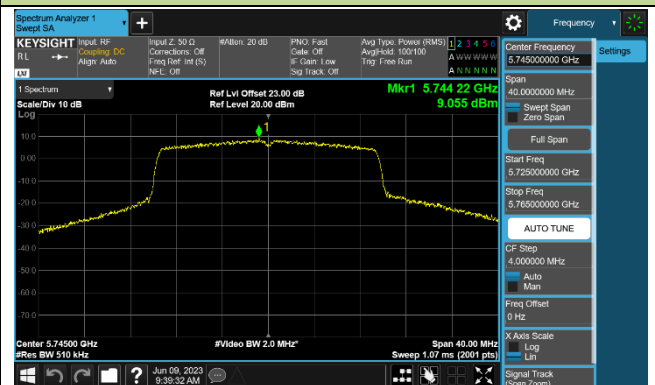

Channel 36 (5180MHz)

Channel 44 (5220MHz)

Channel 48 (5240MHz)

Channel 149 (5745MHz)

Channel 157 (5785MHz)

Channel 165 (5825MHz)

802.11ax-HE40 Power Spectral Density - Ant 1

Channel 38 (5190MHz)

Channel 46 (5230MHz)

Channel 151 (5755MHz)

Channel 159 (5795MHz)

802.11ax-HE80 Power Spectral Density - Ant 1

Channel 42 (5210MHz)

Channel 155 (5775MHz)

802.11ax-HE160 Power Spectral Density - Ant 1

Channel 50 (5250MHz)