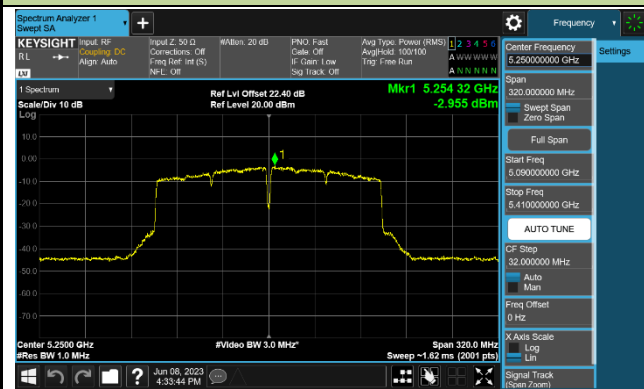

Channel 151 (5755MHz)

Channel 159 (5795MHz)

802.11ac-VHT80 Power Spectral Density - Ant 1

Channel 42 (5210MHz)

Channel 155 (5775MHz)

802.11ac-VHT160 Power Spectral Density - Ant 1

Channel 50 (5250MHz)

802.11ax-HE20 Power Spectral Density - Ant 1