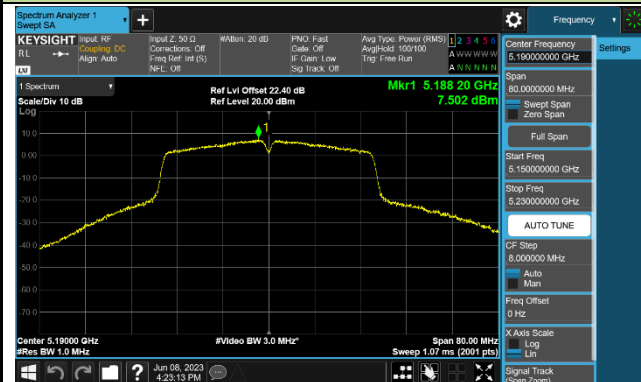

802.11a Power Spectral Density - Ant 2

Channel 36 (5180MHz)

Channel 44 (5220MHz)

Channel 48 (5240MHz)

Channel 149 (5745MHz)

Channel 157 (5785MHz)

Channel 165 (5825MHz)

802.11ac-VHT20 Power Spectral Density - Ant 2

Channel 36 (5180MHz)

Channel 44 (5220MHz)

Channel 48 (5240MHz)

Channel 149 (5745MHz)

Channel 157 (5785MHz)

Channel 165 (5825MHz)

802.11ac-VHT40 Power Spectral Density - Ant 2

Channel 38 (5190MHz)

Channel 46 (5230MHz)

Channel 151 (5755MHz)

Channel 159 (5795MHz)

802.11ac-VHT80 Power Spectral Density - Ant 2

Channel 42 (5210MHz)

Channel 155 (5775MHz)

802.11ac-VHT160 Power Spectral Density - Ant 2

Channel 50 (5250MHz)