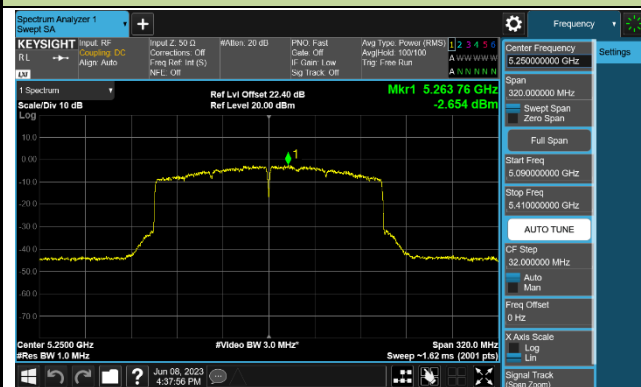

Channel 46 (5230MHz)

Channel 151 (5755MHz)

Channel 159 (5795MHz)

802.11ax-HE80 Power Spectral Density - Ant 1

Channel 42 (5210MHz)

Channel 155 (5775MHz)

802.11ax-HE160 Power Spectral Density - Ant 1

Channel 50 (5250MHz)

802.11a Power Spectral Density - Ant 2

Channel 36 (5180MHz)

Channel 44 (5220MHz)

Channel 48 (5240MHz)

Channel 149 (5745MHz)

Channel 157 (5785MHz)

Channel 165 (5825MHz)

802.11ac-VHT20 Power Spectral Density - Ant 2