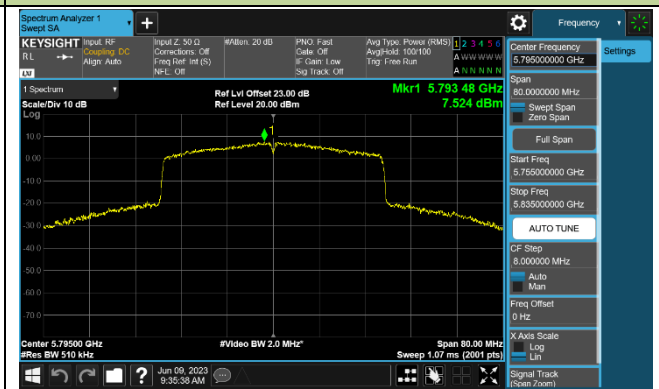

Channel 44 (5220MHz)

Channel 48 (5240MHz)

Channel 149 (5745MHz)

Channel 157 (5785MHz)

Channel 165 (5825MHz)

802.11ax-HE40 Power Spectral Density - Ant 0

Channel 38 (5190MHz)

Channel 46 (5230MHz)

Channel 151 (5755MHz)

Channel 159 (5795MHz)

802.11ax-HE80 Power Spectral Density - Ant 0

Channel 42 (5210MHz)

Channel 155 (5775MHz)

802.11ax-HE160 Power Spectral Density - Ant 0

Channel 50 (5250MHz)

802.11a Power Spectral Density - Ant 1