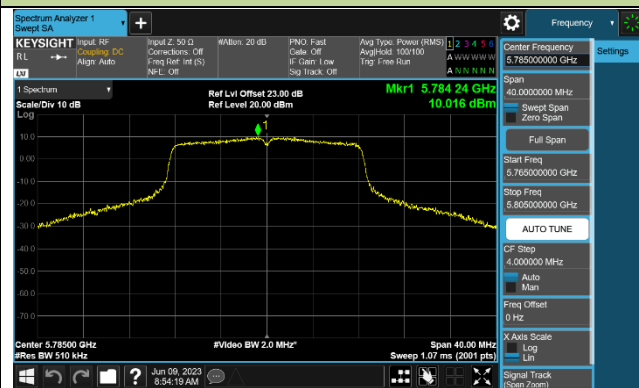

802.11a Power Spectral Density - Ant 2

Channel 36 (5180MHz)

Channel 44 (5220MHz)

Channel 48 (5240MHz)

Channel 149 (5745MHz)

Channel 157 (5785MHz)

Channel 165 (5825MHz)

802.11ac-VHT20 Power Spectral Density - Ant 2