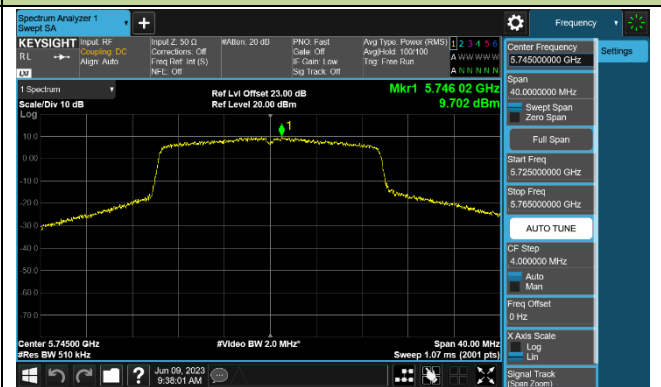

802.11ac-VHT80 Power Spectral Density - Ant 0

Channel 42 (5210MHz)

Channel 155 (5775MHz)

802.11ac-VHT160 Power Spectral Density - Ant 0

Channel 50 (5250MHz)

802.11ax-HE20 Power Spectral Density - Ant 0

Channel 36 (5180MHz)

Channel 44 (5220MHz)

Channel 48 (5240MHz)

Channel 149 (5745MHz)

Channel 157 (5785MHz)

Channel 165 (5825MHz)

802.11ax-HE40 Power Spectral Density - Ant 0

Channel 38 (5190MHz)

Channel 46 (5230MHz)