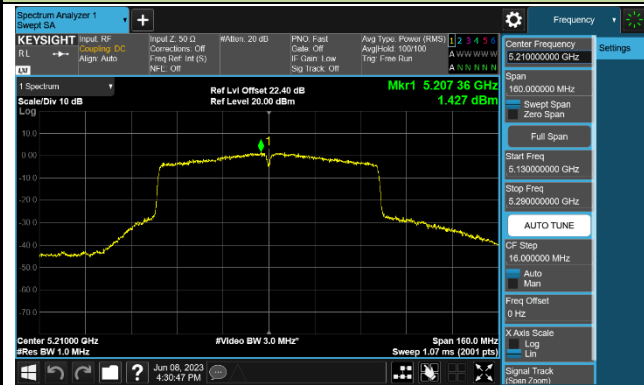

Channel 151 (5755MHz)

Channel 159 (5795MHz)

802.11ac-VHT80 Power Spectral Density - Ant 1

Channel 42 (5210MHz)

Channel 155 (5775MHz)

802.11ac-VHT160 Power Spectral Density - Ant 1

Channel 50 (5250MHz)

802.11ax-HE20 Power Spectral Density - Ant 1