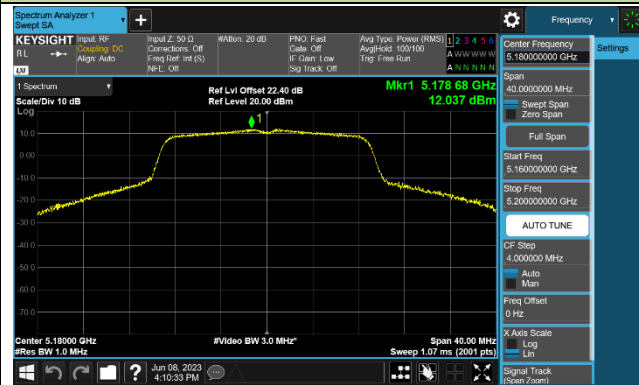

802.11a Power Spectral Density - Ant 2

Channel 36 (5180MHz)

Channel 44 (5220MHz)

Channel 48 (5240MHz)

Channel 149 (5745MHz)

Channel 157 (5785MHz)

Channel 165 (5825MHz)

802.11ac-VHT20 Power Spectral Density - Ant 2

Channel 36 (5180MHz)

Channel 44 (5220MHz)

Channel 48 (5240MHz)

Channel 149 (5745MHz)

Channel 157 (5785MHz)

Channel 165 (5825MHz)

802.11ac-VHT40 Power Spectral Density - Ant 2

Channel 38 (5190MHz)