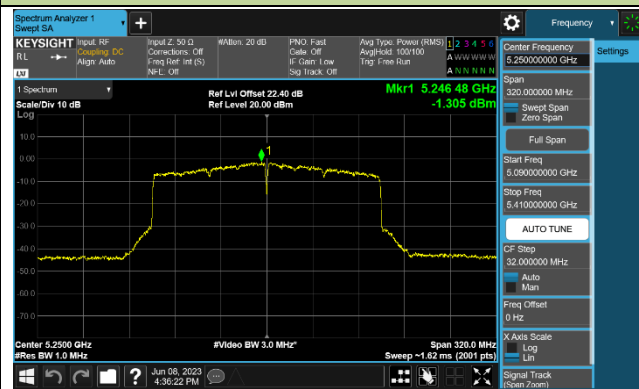

Channel 151 (5755MHz)

Channel 159 (5795MHz)

802.11ax-HE80 Power Spectral Density - Ant 0

Channel 42 (5210MHz)

Channel 155 (5775MHz)

802.11ax-HE160 Power Spectral Density - Ant 0

Channel 50 (5250MHz)

802.11a Power Spectral Density - Ant 1

Channel 36 (5180MHz)

Channel 44 (5220MHz)

Channel 48 (5240MHz)

Channel 149 (5745MHz)

Channel 157 (5785MHz)

Channel 165 (5825MHz)

802.11ac-VHT20 Power Spectral Density - Ant 1

Channel 36 (5180MHz)