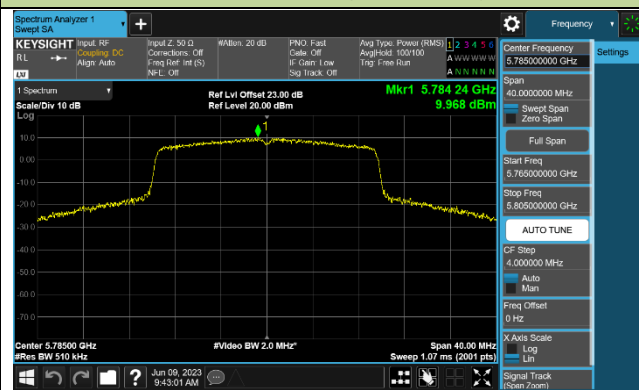

Channel 44 (5220MHz)

Channel 48 (5240MHz)

Channel 149 (5745MHz)

Channel 157 (5785MHz)

Channel 165 (5825MHz)

802.11ax-HE40 Power Spectral Density - Ant 0

Channel 38 (5190MHz)

Channel 46 (5230MHz)

Channel 151 (5755MHz)

Channel 159 (5795MHz)

802.11ax-HE80 Power Spectral Density - Ant 0

Channel 42 (5210MHz)

Channel 155 (5775MHz)

802.11ax-HE160 Power Spectral Density - Ant 0

Channel 50 (5250MHz)

802.11a Power Spectral Density - Ant 1