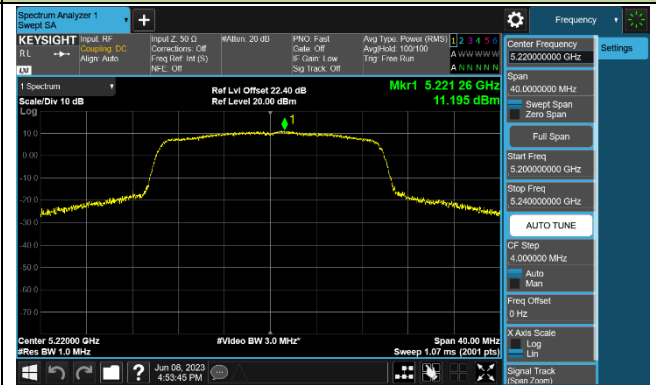

Channel 36 (5180MHz)

Channel 44 (5220MHz)

Channel 48 (5240MHz)

Channel 149 (5745MHz)

Channel 157 (5785MHz)

Channel 165 (5825MHz)

802.11ac-VHT40 Power Spectral Density - Ant 2

Channel 38 (5190MHz)

Channel 46 (5230MHz)

Channel 151 (5755MHz)

Channel 159 (5795MHz)

802.11ac-VHT80 Power Spectral Density - Ant 2

Channel 42 (5210MHz)

Channel 155 (5775MHz)

802.11ac-VHT160 Power Spectral Density - Ant 2

Channel 50 (5250MHz)

802.11ax-HE20 Power Spectral Density - Ant 2

Channel 36 (5180MHz)

Channel 44 (5220MHz)

Channel 48 (5240MHz)

Channel 149 (5745MHz)

Channel 157 (5785MHz)

Channel 165 (5825MHz)