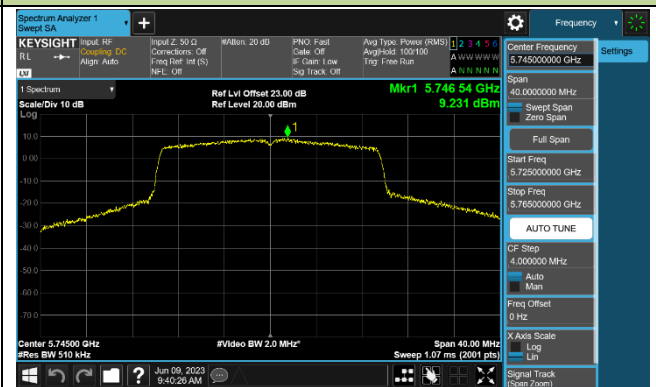

Channel 46 (5230MHz)

Channel 151 (5755MHz)

Channel 159 (5795MHz)

802.11ac-VHT80 Power Spectral Density - Ant 2

Channel 42 (5210MHz)

Channel 155 (5775MHz)

802.11ac-VHT160 Power Spectral Density - Ant 2

Channel 50 (5250MHz)

802.11ax-HE20 Power Spectral Density - Ant 2

Channel 36 (5180MHz)

Channel 44 (5220MHz)

Channel 48 (5240MHz)

Channel 149 (5745MHz)

Channel 157 (5785MHz)

Channel 165 (5825MHz)