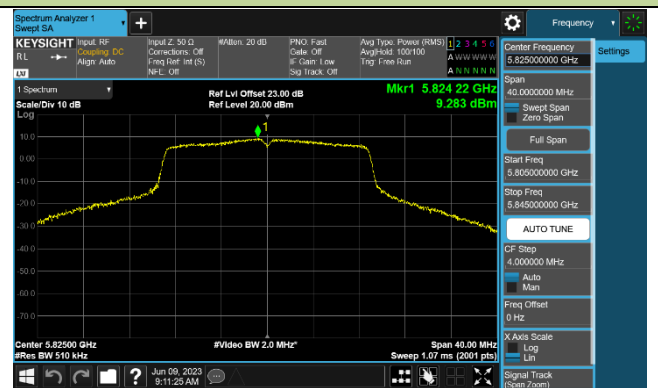

Channel 36 (5180MHz)

Channel 44 (5220MHz)

Channel 48 (5240MHz)

Channel 149 (5745MHz)

Channel 157 (5785MHz)

Channel 165 (5825MHz)

802.11ac-VHT40 Power Spectral Density - Ant 2

Channel 38 (5190MHz)

Channel 46 (5230MHz)

Channel 151 (5755MHz)

Channel 159 (5795MHz)

802.11ac-VHT80 Power Spectral Density - Ant 2

Channel 42 (5210MHz)

Channel 155 (5775MHz)

802.11ac-VHT160 Power Spectral Density - Ant 2

Channel 50 (5250MHz)