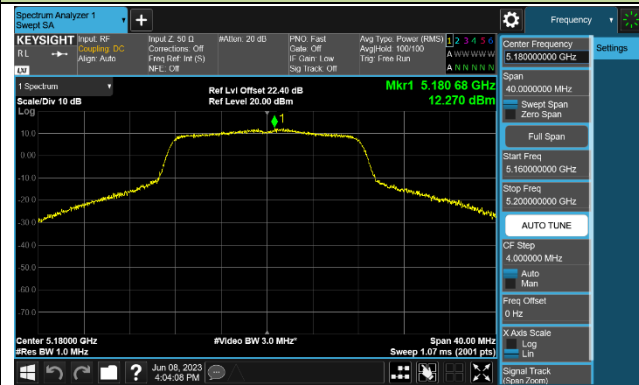

Channel 46 (5230MHz)

Channel 151 (5755MHz)

Channel 159 (5795MHz)

802.11ax-HE80 Power Spectral Density - Ant 1

Channel 42 (5210MHz)

Channel 155 (5775MHz)

802.11ax-HE160 Power Spectral Density - Ant 1

Channel 50 (5250MHz)

802.11a Power Spectral Density - Ant 2

Channel 36 (5180MHz)

Channel 44 (5220MHz)

Channel 48 (5240MHz)

Channel 149 (5745MHz)

Channel 157 (5785MHz)

Channel 165 (5825MHz)

802.11ac-VHT20 Power Spectral Density - Ant 2