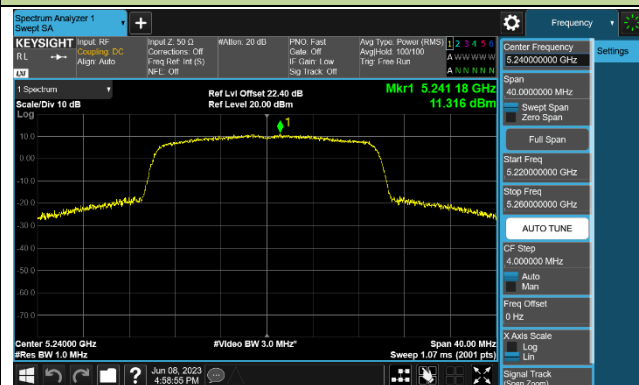

Channel 48 (5240MHz)