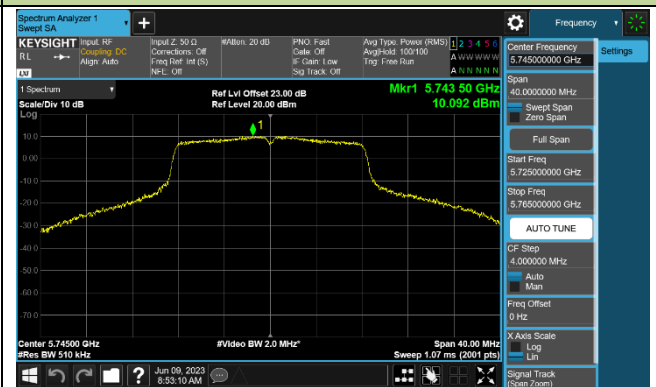

802.11a Power Spectral Density - Ant 2

Channel 36 (5180MHz)

Channel 44 (5220MHz)

Channel 48 (5240MHz)

Channel 149 (5745MHz)

Channel 157 (5785MHz)

Channel 165 (5825MHz)

802.11ac-VHT20 Power Spectral Density - Ant 2