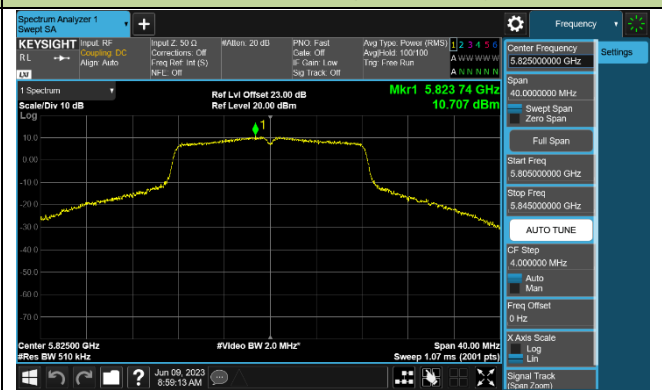

Channel 36 (5180MHz)

Channel 44 (5220MHz)

Channel 48 (5240MHz)

Channel 149 (5745MHz)

Channel 157 (5785MHz)

Channel 165 (5825MHz)

802.11ac-VHT20 Power Spectral Density - Ant 1

Channel 36 (5180MHz)

Channel 44 (5220MHz)

Channel 48 (5240MHz)

Channel 149 (5745MHz)

Channel 157 (5785MHz)

Channel 165 (5825MHz)

802.11ac-VHT40 Power Spectral Density - Ant 1

Channel 38 (5190MHz)

Channel 46 (5230MHz)