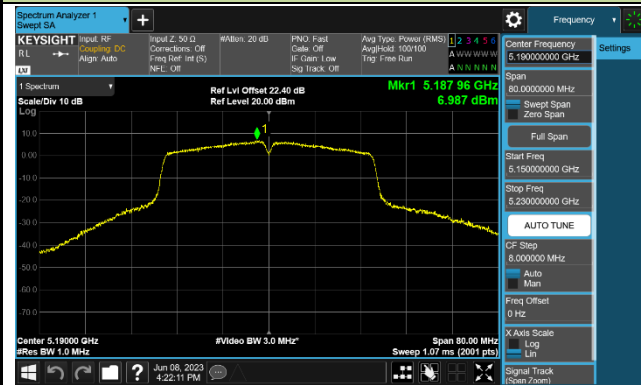

Channel 44 (5220MHz)

Channel 48 (5240MHz)

Channel 149 (5745MHz)

Channel 157 (5785MHz)

Channel 165 (5825MHz)

802.11ac-VHT40 Power Spectral Density - Ant 1

Channel 38 (5190MHz)

Channel 46 (5230MHz)

Channel 151 (5755MHz)

Channel 159 (5795MHz)

802.11ac-VHT80 Power Spectral Density - Ant 1

Channel 42 (5210MHz)

Channel 155 (5775MHz)

802.11ac-VHT160 Power Spectral Density - Ant 1

Channel 50 (5250MHz)

802.11ax-HE20 Power Spectral Density - Ant 1