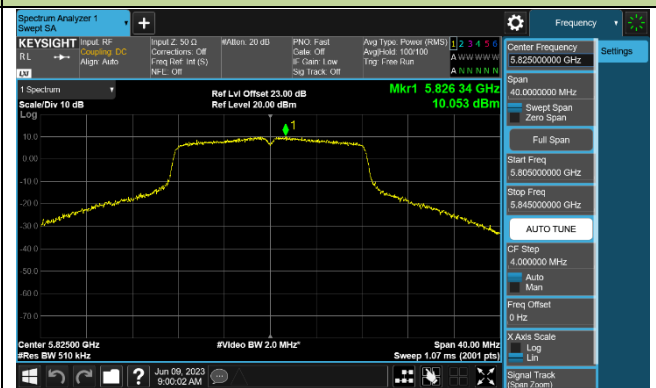

802.11a Power Spectral Density - Ant 2

Channel 36 (5180MHz)

Channel 44 (5220MHz)

Channel 48 (5240MHz)

Channel 149 (5745MHz)

Channel 157 (5785MHz)

Channel 165 (5825MHz)

802.11ac-VHT20 Power Spectral Density - Ant 2