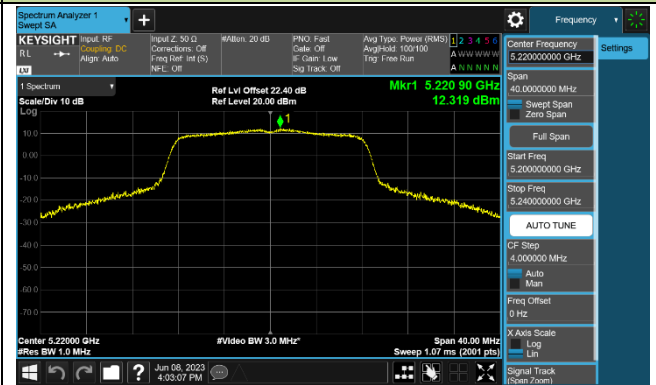

Channel 46 (5230MHz)

Channel 151 (5755MHz)

Channel 159 (5795MHz)

802.11ax-HE80 Power Spectral Density - Ant 1

Channel 42 (5210MHz)

Channel 155 (5775MHz)

802.11ax-HE160 Power Spectral Density - Ant 1

Channel 50 (5250MHz)

802.11a Power Spectral Density - Ant 2

Channel 36 (5180MHz)

Channel 44 (5220MHz)

Channel 48 (5240MHz)

Channel 149 (5745MHz)

Channel 157 (5785MHz)

Channel 165 (5825MHz)

802.11ac-VHT20 Power Spectral Density - Ant 2