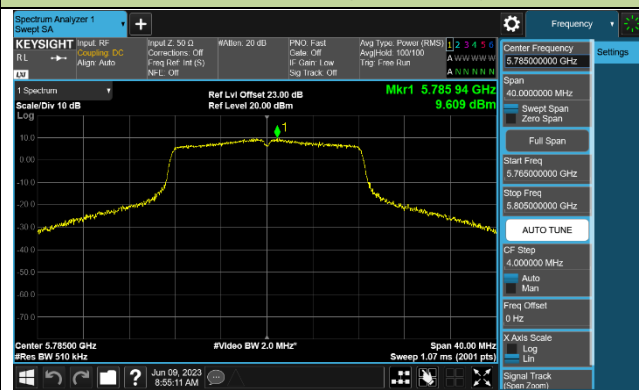

Channel 36 (5180MHz)

Channel 44 (5220MHz)

Channel 48 (5240MHz)

Channel 149 (5745MHz)

Channel 157 (5785MHz)

Channel 165 (5825MHz)

802.11ac-VHT20 Power Spectral Density - Ant 1

Channel 36 (5180MHz)

Channel 44 (5220MHz)

Channel 48 (5240MHz)

Channel 149 (5745MHz)

Channel 157 (5785MHz)

Channel 165 (5825MHz)

802.11ac-VHT40 Power Spectral Density - Ant 1

Channel 38 (5190MHz)

Channel 46 (5230MHz)