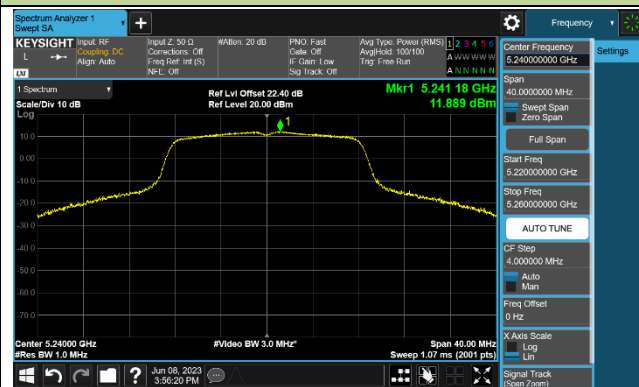

802.11a Power Spectral Density - Ant 2

Channel 36 (5180MHz)

Channel 44 (5220MHz)

Channel 48 (5240MHz)

Channel 149 (5745MHz)

Channel 157 (5785MHz)

Channel 165 (5825MHz)

802.11ac-VHT20 Power Spectral Density - Ant 2