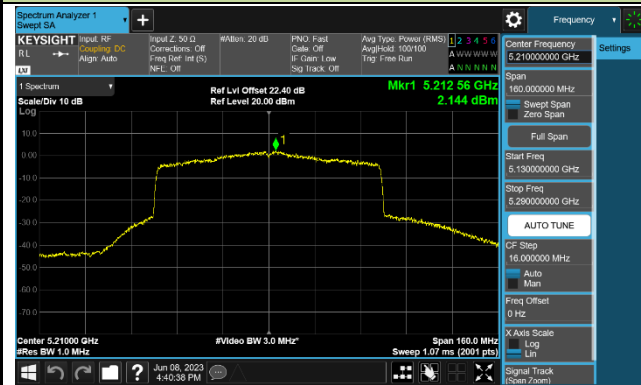

Channel 46 (5230MHz)

Channel 151 (5755MHz)

Channel 159 (5795MHz)

802.11ax-HE80 Power Spectral Density - Ant 1

Channel 42 (5210MHz)

Channel 155 (5775MHz)

802.11ax-HE160 Power Spectral Density - Ant 1

Channel 50 (5250MHz)

802.11a Power Spectral Density - Ant 2

Channel 36 (5180MHz)

Channel 44 (5220MHz)

Channel 48 (5240MHz)

Channel 149 (5745MHz)

Channel 157 (5785MHz)

Channel 165 (5825MHz)

802.11ac-VHT20 Power Spectral Density - Ant 2