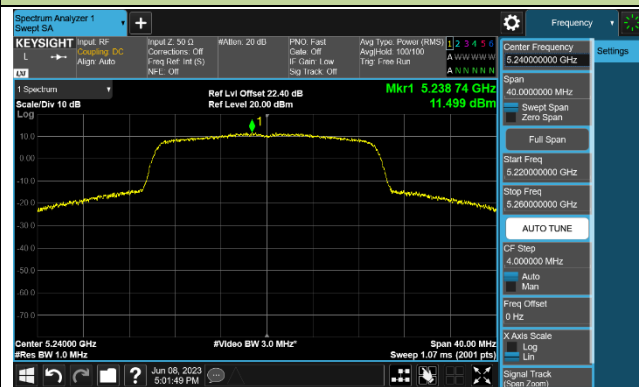

802.11ac-VHT80 Power Spectral Density - Ant 0

Channel 42 (5210MHz)

Channel 155 (5775MHz)

802.11ac-VHT160 Power Spectral Density - Ant 0

Channel 50 (5250MHz)

802.11ax-HE20 Power Spectral Density - Ant 0

Channel 36 (5180MHz)

Channel 44 (5220MHz)

Channel 48 (5240MHz)

Channel 149 (5745MHz)

Channel 157 (5785MHz)

Channel 165 (5825MHz)

802.11ax-HE40 Power Spectral Density - Ant 0

Channel 38 (5190MHz)

Channel 46 (5230MHz)