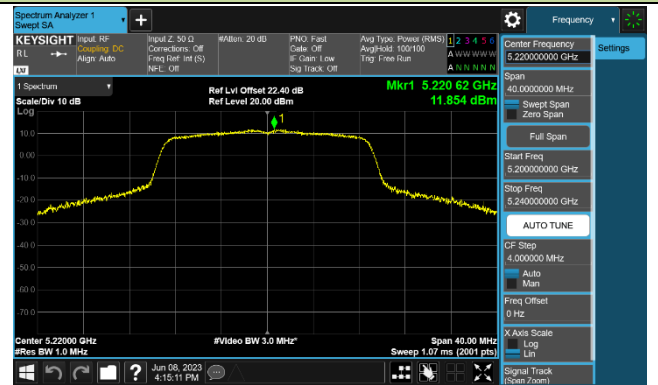

Channel 44 (5220MHz)