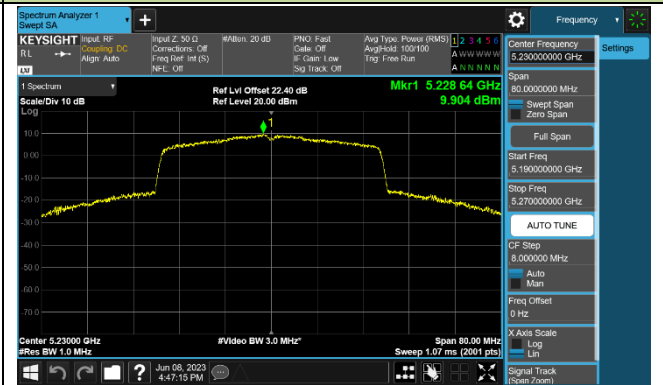

Channel 36 (5180MHz)

Channel 44 (5220MHz)

Channel 48 (5240MHz)

Channel 149 (5745MHz)

Channel 157 (5785MHz)

Channel 165 (5825MHz)

802.11ax-HE40 Power Spectral Density - Ant 1

Channel 38 (5190MHz)

Channel 46 (5230MHz)

Channel 151 (5755MHz)

Channel 159 (5795MHz)

802.11ax-HE80 Power Spectral Density - Ant 1

Channel 42 (5210MHz)

Channel 155 (5775MHz)

802.11ax-HE160 Power Spectral Density - Ant 1

Channel 50 (5250MHz)