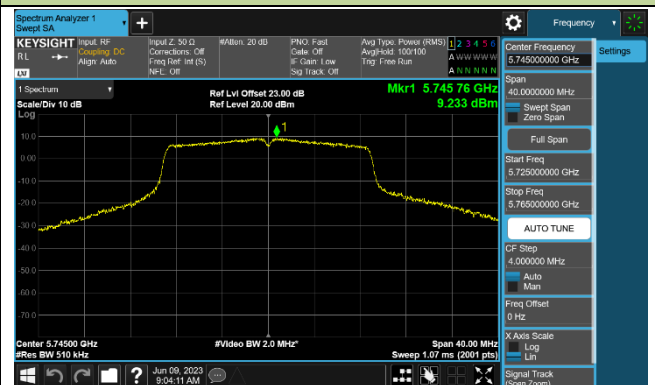

Channel 151 (5755MHz)

Channel 159 (5795MHz)

802.11ax-HE80 Power Spectral Density - Ant 0

Channel 42 (5210MHz)

Channel 155 (5775MHz)

802.11ax-HE160 Power Spectral Density - Ant 0

Channel 50 (5250MHz)

802.11a Power Spectral Density - Ant 1

Channel 36 (5180MHz)

Channel 44 (5220MHz)

Channel 48 (5240MHz)

Channel 149 (5745MHz)

Channel 157 (5785MHz)

Channel 165 (5825MHz)

802.11ac-VHT20 Power Spectral Density - Ant 1

Channel 36 (5180MHz)

Channel 44 (5220MHz)

Channel 48 (5240MHz)

Channel 149 (5745MHz)

Channel 157 (5785MHz)

Channel 165 (5825MHz)

802.11ac-VHT40 Power Spectral Density - Ant 1

Channel 38 (5190MHz)

Channel 46 (5230MHz)