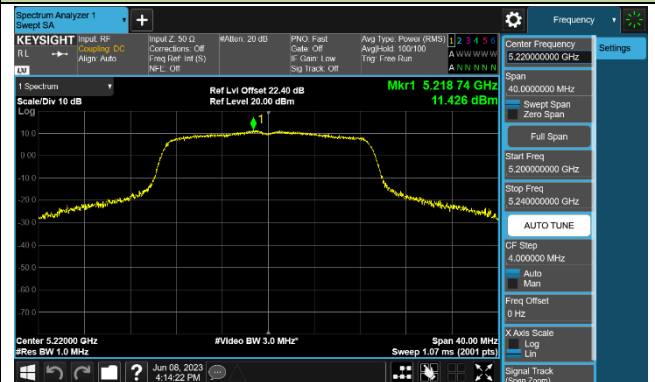

Channel 36 (5180MHz)

Channel 44 (5220MHz)

Channel 48 (5240MHz)

Channel 149 (5745MHz)

Channel 157 (5785MHz)

Channel 165 (5825MHz)

802.11ac-VHT20 Power Spectral Density - Ant 1

Channel 36 (5180MHz)

Channel 44 (5220MHz)

Channel 48 (5240MHz)

Channel 149 (5745MHz)

Channel 157 (5785MHz)

Channel 165 (5825MHz)

802.11ac-VHT40 Power Spectral Density - Ant 1

Channel 38 (5190MHz)

Channel 46 (5230MHz)