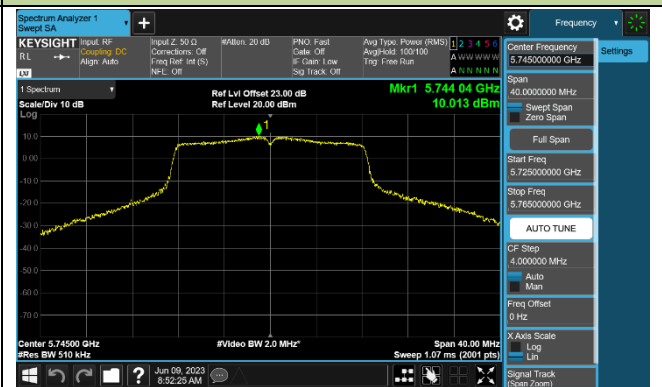

Channel 36 (5180MHz)

Channel 44 (5220MHz)

Channel 48 (5240MHz)

Channel 149 (5745MHz)

Channel 157 (5785MHz)

Channel 165 (5825MHz)

802.11ac-VHT20 Power Spectral Density - Ant 1

Channel 36 (5180MHz)

Channel 44 (5220MHz)

Channel 48 (5240MHz)

Channel 149 (5745MHz)

Channel 157 (5785MHz)

Channel 165 (5825MHz)

802.11ac-VHT40 Power Spectral Density - Ant 1

Channel 38 (5190MHz)

Channel 46 (5230MHz)