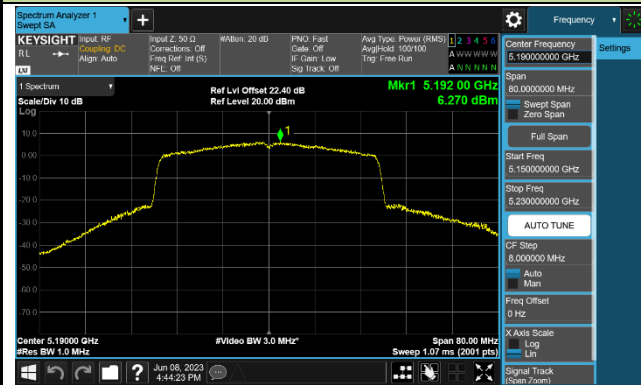

Channel 36 (5180MHz)

Channel 44 (5220MHz)

Channel 48 (5240MHz)

Channel 149 (5745MHz)

Channel 157 (5785MHz)

Channel 165 (5825MHz)

802.11ax-HE40 Power Spectral Density - Ant 1

Channel 38 (5190MHz)