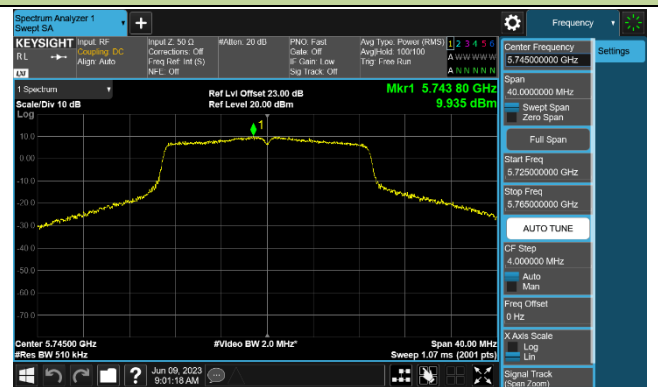

802.11a Power Spectral Density - Ant 2

Channel 36 (5180MHz)

Channel 44 (5220MHz)

Channel 48 (5240MHz)

Channel 149 (5745MHz)

Channel 157 (5785MHz)

Channel 165 (5825MHz)

802.11ac-VHT20 Power Spectral Density - Ant 2

Channel 36 (5180MHz)

Channel 44 (5220MHz)

Channel 48 (5240MHz)

Channel 149 (5745MHz)

Channel 157 (5785MHz)

Channel 165 (5825MHz)

802.11ac-VHT40 Power Spectral Density - Ant 2

Channel 38 (5190MHz)

Channel 46 (5230MHz)

Channel 151 (5755MHz)

Channel 159 (5795MHz)

802.11ac-VHT80 Power Spectral Density - Ant 2

Channel 42 (5210MHz)

Channel 155 (5775MHz)

802.11ac-VHT160 Power Spectral Density - Ant 2

Channel 50 (5250MHz)