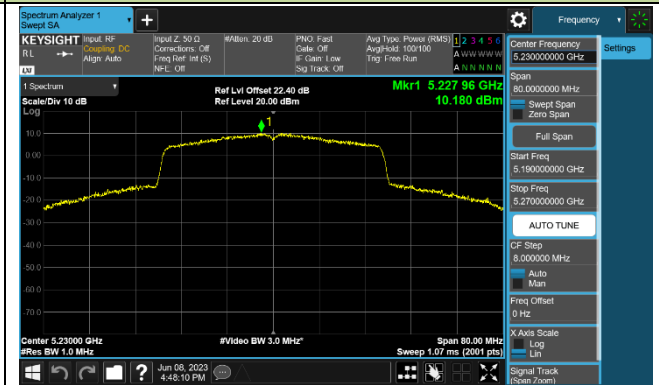

802.11ac-VHT80 Power Spectral Density - Ant 0

Channel 42 (5210MHz)

Channel 155 (5775MHz)

802.11ac-VHT160 Power Spectral Density - Ant 0

Channel 50 (5250MHz)

802.11ax-HE20 Power Spectral Density - Ant 0

Channel 36 (5180MHz)

Channel 44 (5220MHz)

Channel 48 (5240MHz)

Channel 149 (5745MHz)

Channel 157 (5785MHz)

Channel 165 (5825MHz)

802.11ax-HE40 Power Spectral Density - Ant 0

Channel 38 (5190MHz)

Channel 46 (5230MHz)

Channel 151 (5755MHz)

Channel 159 (5795MHz)

802.11ax-HE80 Power Spectral Density - Ant 0

Channel 42 (5210MHz)

Channel 155 (5775MHz)

802.11ax-HE160 Power Spectral Density - Ant 0

Channel 50 (5250MHz)

802.11a Power Spectral Density - Ant 1