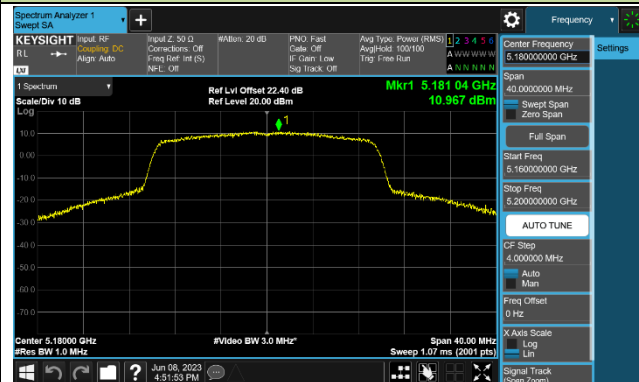

802.11ax-HE20 Power Spectral Density - Ant 1

Channel 36 (5180MHz)