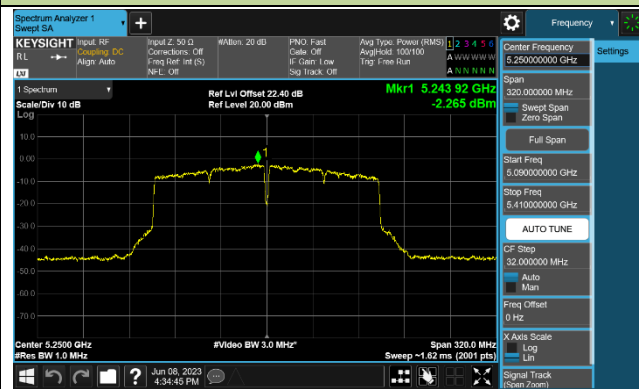

802.11ac-VHT80 Power Spectral Density - Ant 0

Channel 42 (5210MHz)

Channel 155 (5775MHz)

802.11ac-VHT160 Power Spectral Density - Ant 0

Channel 50 (5250MHz)

802.11ax-HE20 Power Spectral Density - Ant 0

Channel 36 (5180MHz)

Channel 44 (5220MHz)

Channel 48 (5240MHz)

Channel 149 (5745MHz)

Channel 157 (5785MHz)

Channel 165 (5825MHz)

802.11ax-HE40 Power Spectral Density - Ant 0

Channel 38 (5190MHz)

Channel 46 (5230MHz)