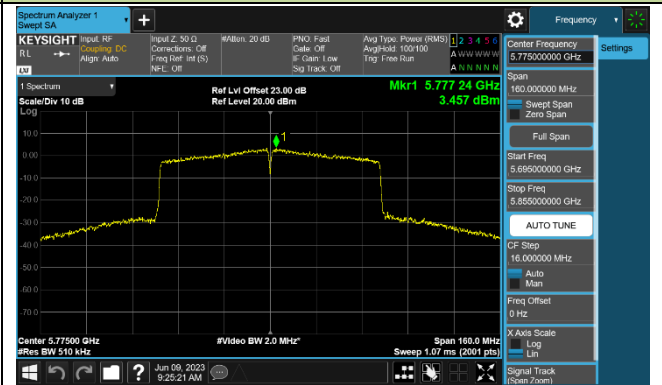

Channel 46 (5230MHz)

Channel 151 (5755MHz)

Channel 159 (5795MHz)

802.11ac-VHT80 Power Spectral Density - Ant 2

Channel 42 (5210MHz)

Channel 155 (5775MHz)

802.11ac-VHT160 Power Spectral Density - Ant 2

Channel 50 (5250MHz)

802.11ax-HE20 Power Spectral Density - Ant 2

Channel 36 (5180MHz)

Channel 44 (5220MHz)

Channel 48 (5240MHz)

Channel 149 (5745MHz)

Channel 157 (5785MHz)

Channel 165 (5825MHz)