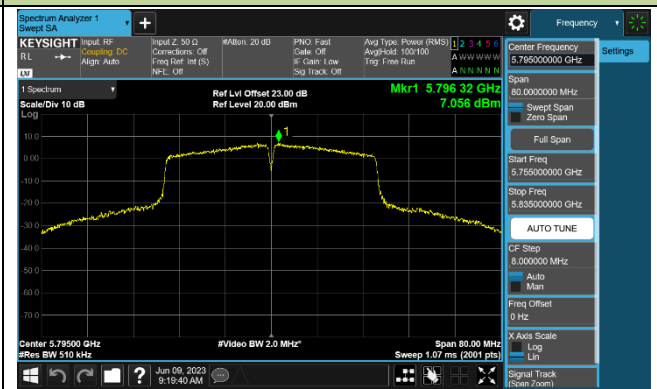

Channel 44 (5220MHz)

Channel 48 (5240MHz)

Channel 149 (5745MHz)

Channel 157 (5785MHz)

Channel 165 (5825MHz)

802.11ac-VHT40 Power Spectral Density - Ant 1

Channel 38 (5190MHz)

Channel 46 (5230MHz)

Channel 151 (5755MHz)

Channel 159 (5795MHz)

802.11ac-VHT80 Power Spectral Density - Ant 1

Channel 42 (5210MHz)

Channel 155 (5775MHz)

802.11ac-VHT160 Power Spectral Density - Ant 1

Channel 50 (5250MHz)

802.11ax-HE20 Power Spectral Density - Ant 1