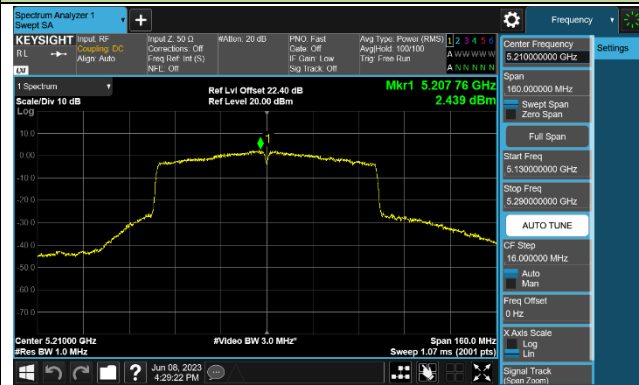

802.11ac-VHT80 Power Spectral Density - Ant 0

Channel 42 (5210MHz)

Channel 155 (5775MHz)

802.11ac-VHT160 Power Spectral Density - Ant 0

Channel 50 (5250MHz)

802.11ax-HE20 Power Spectral Density - Ant 0

Channel 36 (5180MHz)

Channel 44 (5220MHz)

Channel 48 (5240MHz)

Channel 149 (5745MHz)

Channel 157 (5785MHz)

Channel 165 (5825MHz)

802.11ax-HE40 Power Spectral Density - Ant 0

Channel 38 (5190MHz)

Channel 46 (5230MHz)