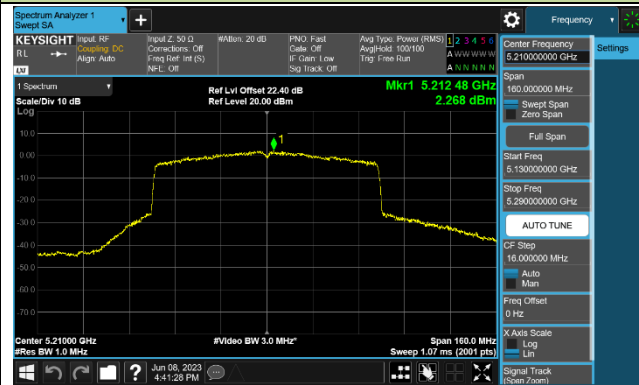

Channel 151 (5755MHz)

Channel 159 (5795MHz)

802.11ax-HE80 Power Spectral Density - Ant 0

Channel 42 (5210MHz)

Channel 155 (5775MHz)

802.11ax-HE160 Power Spectral Density - Ant 0

Channel 50 (5250MHz)

802.11a Power Spectral Density - Ant 1