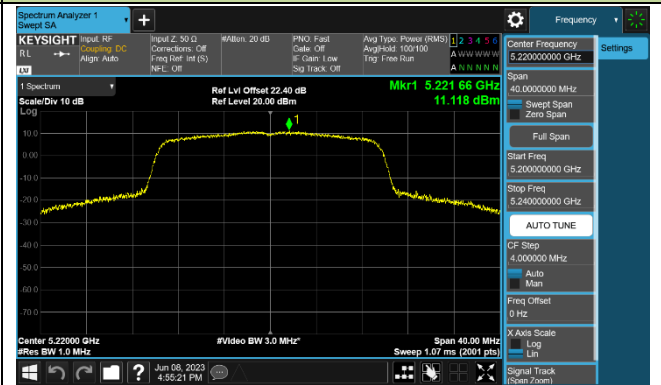

802.11ac-VHT80 Power Spectral Density - Ant 0

Channel 42 (5210MHz)

Channel 155 (5775MHz)

802.11ac-VHT160 Power Spectral Density - Ant 0

Channel 50 (5250MHz)

802.11ax-HE20 Power Spectral Density - Ant 0

Channel 36 (5180MHz)

Channel 44 (5220MHz)

Channel 48 (5240MHz)

Channel 149 (5745MHz)

Channel 157 (5785MHz)

Channel 165 (5825MHz)

802.11ax-HE40 Power Spectral Density - Ant 0

Channel 38 (5190MHz)

Channel 46 (5230MHz)