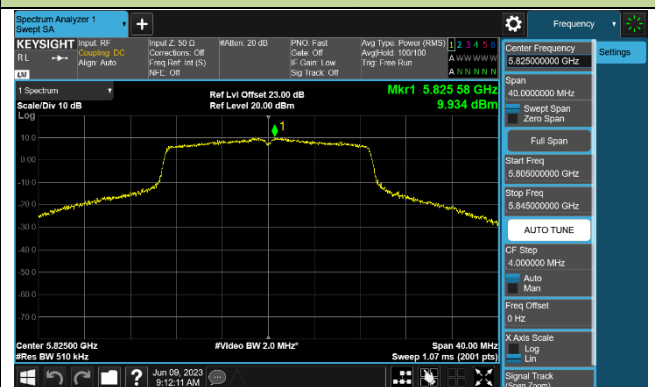

Channel 44 (5220MHz)

Channel 48 (5240MHz)

Channel 149 (5745MHz)

Channel 157 (5785MHz)

Channel 165 (5825MHz)

802.11ac-VHT40 Power Spectral Density - Ant 1

Channel 38 (5190MHz)

Channel 46 (5230MHz)

Channel 151 (5755MHz)

Channel 159 (5795MHz)

802.11ac-VHT80 Power Spectral Density - Ant 1

Channel 42 (5210MHz)

Channel 155 (5775MHz)

802.11ac-VHT160 Power Spectral Density - Ant 1

Channel 50 (5250MHz)

802.11ax-HE20 Power Spectral Density - Ant 1