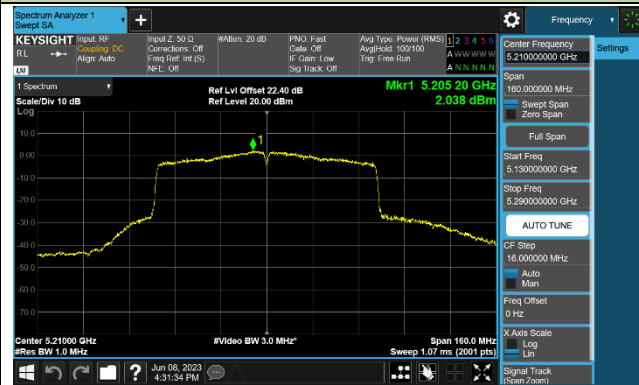

Channel 46 (5230MHz)

Channel 151 (5755MHz)

Channel 159 (5795MHz)

802.11ac-VHT80 Power Spectral Density - Ant 2

Channel 42 (5210MHz)

Channel 155 (5775MHz)

802.11ac-VHT160 Power Spectral Density - Ant 2

Channel 50 (5250MHz)

802.11ax-HE20 Power Spectral Density - Ant 2

Channel 36 (5180MHz)

Channel 44 (5220MHz)

Channel 48 (5240MHz)

Channel 149 (5745MHz)

Channel 157 (5785MHz)

Channel 165 (5825MHz)