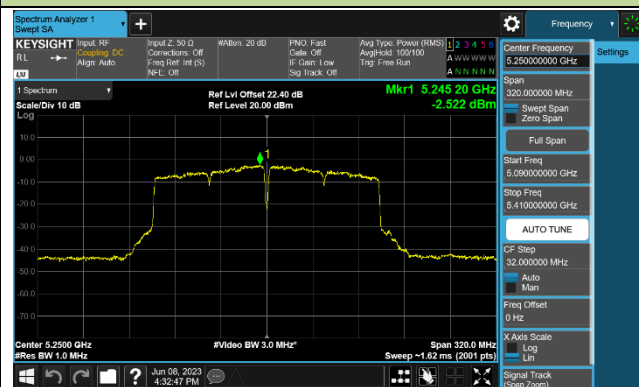

Channel 36 (5180MHz)

Channel 44 (5220MHz)

Channel 48 (5240MHz)

Channel 149 (5745MHz)

Channel 157 (5785MHz)

Channel 165 (5825MHz)

802.11ac-VHT40 Power Spectral Density - Ant 2

Channel 38 (5190MHz)

Channel 46 (5230MHz)

Channel 151 (5755MHz)

Channel 159 (5795MHz)

802.11ac-VHT80 Power Spectral Density - Ant 2

Channel 42 (5210MHz)

Channel 155 (5775MHz)

802.11ac-VHT160 Power Spectral Density - Ant 2

Channel 50 (5250MHz)

802.11ax-HE20 Power Spectral Density - Ant 2

Channel 36 (5180MHz)

Channel 44 (5220MHz)

Channel 48 (5240MHz)

Channel 149 (5745MHz)

Channel 157 (5785MHz)

Channel 165 (5825MHz)