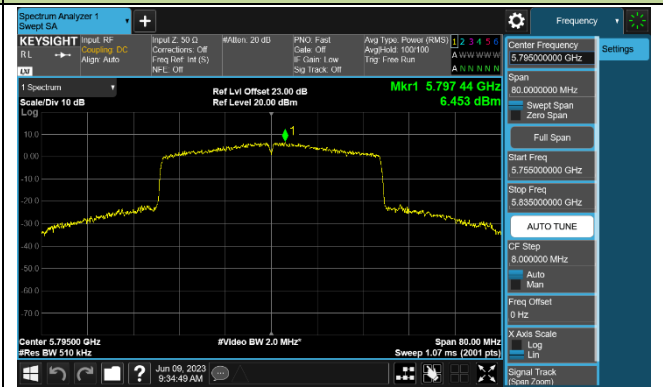

Channel 151 (5755MHz)

Channel 159 (5795MHz)

802.11ac-VHT80 Power Spectral Density - Ant 1

Channel 42 (5210MHz)

Channel 155 (5775MHz)

802.11ac-VHT160 Power Spectral Density - Ant 1

Channel 50 (5250MHz)

802.11ax-HE20 Power Spectral Density - Ant 1

Channel 36 (5180MHz)

Channel 44 (5220MHz)

Channel 48 (5240MHz)

Channel 149 (5745MHz)

Channel 157 (5785MHz)

Channel 165 (5825MHz)

802.11ax-HE40 Power Spectral Density - Ant 1

Channel 38 (5190MHz)

Channel 46 (5230MHz)

Channel 151 (5755MHz)

Channel 159 (5795MHz)

802.11ax-HE80 Power Spectral Density - Ant 1

Channel 42 (5210MHz)

Channel 155 (5775MHz)

802.11ax-HE160 Power Spectral Density - Ant 1

Channel 50 (5250MHz)