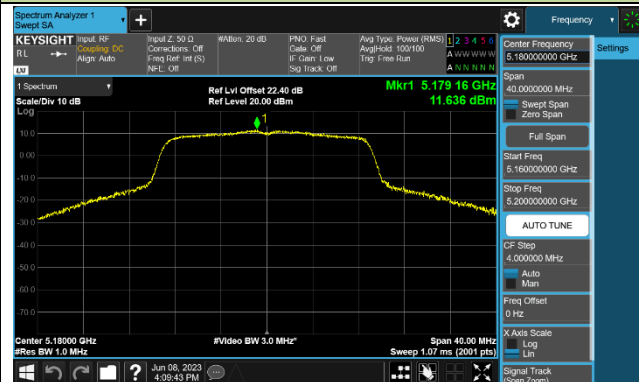

Channel 36 (5180MHz)

Channel 44 (5220MHz)

Channel 48 (5240MHz)

Channel 149 (5745MHz)

Channel 157 (5785MHz)

Channel 165 (5825MHz)

802.11ac-VHT20 Power Spectral Density - Ant 1

Channel 36 (5180MHz)

Channel 44 (5220MHz)

Channel 48 (5240MHz)

Channel 149 (5745MHz)

Channel 157 (5785MHz)

Channel 165 (5825MHz)

802.11ac-VHT40 Power Spectral Density - Ant 1

Channel 38 (5190MHz)

Channel 46 (5230MHz)