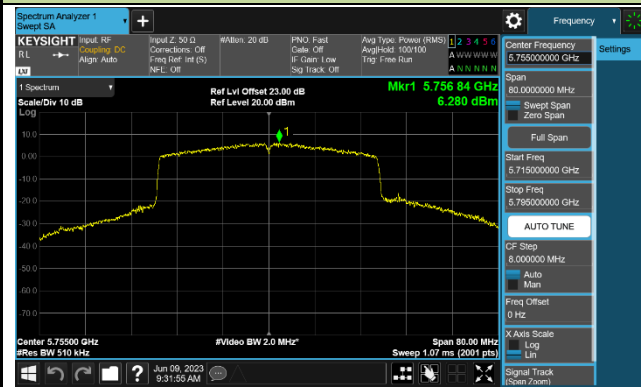

Channel 151 (5755MHz)