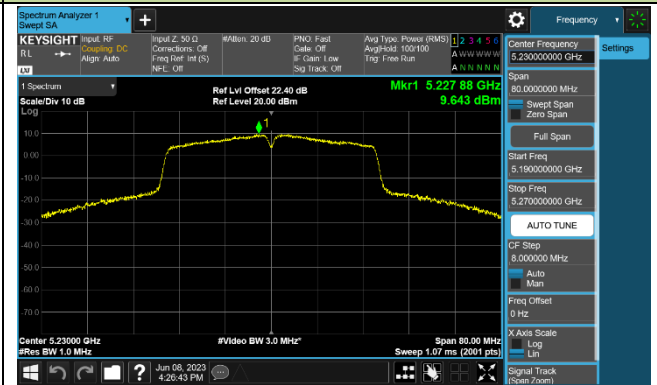

Channel 44 (5220MHz)

Channel 48 (5240MHz)

Channel 149 (5745MHz)

Channel 157 (5785MHz)

Channel 165 (5825MHz)

802.11ac-VHT40 Power Spectral Density - Ant 1

Channel 38 (5190MHz)

Channel 46 (5230MHz)

Channel 151 (5755MHz)

Channel 159 (5795MHz)

802.11ac-VHT80 Power Spectral Density - Ant 1

Channel 42 (5210MHz)

Channel 155 (5775MHz)

802.11ac-VHT160 Power Spectral Density - Ant 1

Channel 50 (5250MHz)

802.11ax-HE20 Power Spectral Density - Ant 1