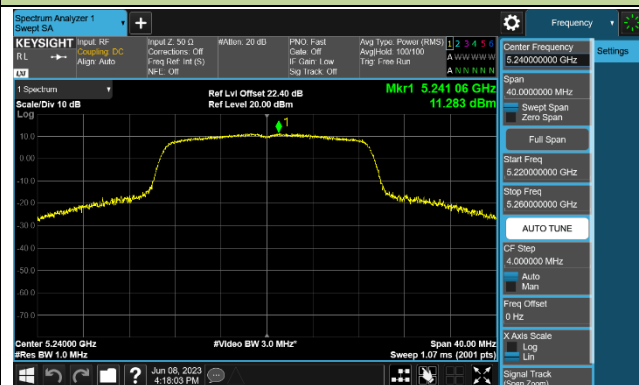

Channel 48 (5240MHz)