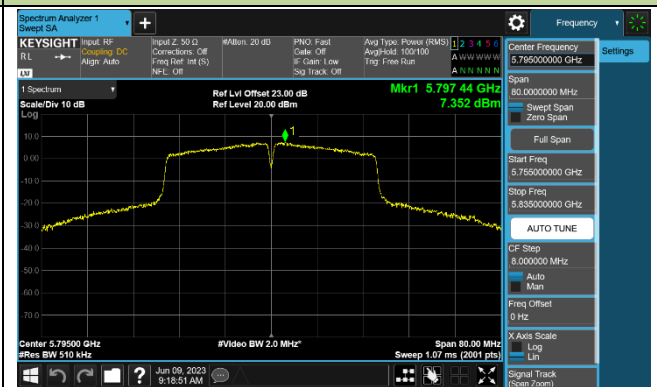

802.11a Power Spectral Density - Ant 2

Channel 36 (5180MHz)

Channel 44 (5220MHz)

Channel 48 (5240MHz)

Channel 149 (5745MHz)

Channel 157 (5785MHz)

Channel 165 (5825MHz)

802.11ac-VHT20 Power Spectral Density - Ant 2

Channel 36 (5180MHz)

Channel 44 (5220MHz)

Channel 48 (5240MHz)

Channel 149 (5745MHz)

Channel 157 (5785MHz)

Channel 165 (5825MHz)

802.11ac-VHT40 Power Spectral Density - Ant 2

Channel 38 (5190MHz)

Channel 46 (5230MHz)

Channel 151 (5755MHz)

Channel 159 (5795MHz)

802.11ac-VHT80 Power Spectral Density - Ant 2

Channel 42 (5210MHz)

Channel 155 (5775MHz)

802.11ac-VHT160 Power Spectral Density - Ant 2

Channel 50 (5250MHz)