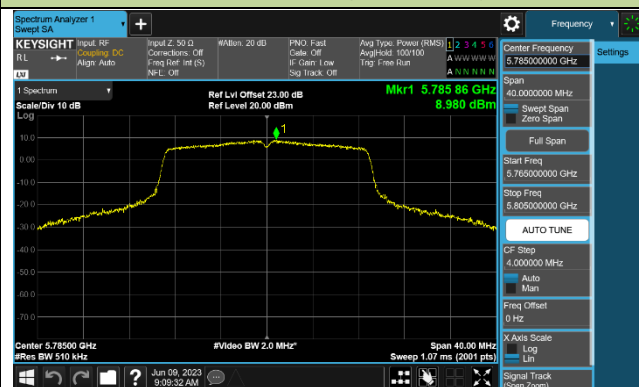

Channel 44 (5220MHz)

Channel 48 (5240MHz)

Channel 149 (5745MHz)

Channel 157 (5785MHz)

Channel 165 (5825MHz)

802.11ac-VHT40 Power Spectral Density - Ant 1

Channel 38 (5190MHz)

Channel 46 (5230MHz)

Channel 151 (5755MHz)

Channel 159 (5795MHz)

802.11ac-VHT80 Power Spectral Density - Ant 1

Channel 42 (5210MHz)

Channel 155 (5775MHz)

802.11ac-VHT160 Power Spectral Density - Ant 1

Channel 50 (5250MHz)

802.11ax-HE20 Power Spectral Density - Ant 1