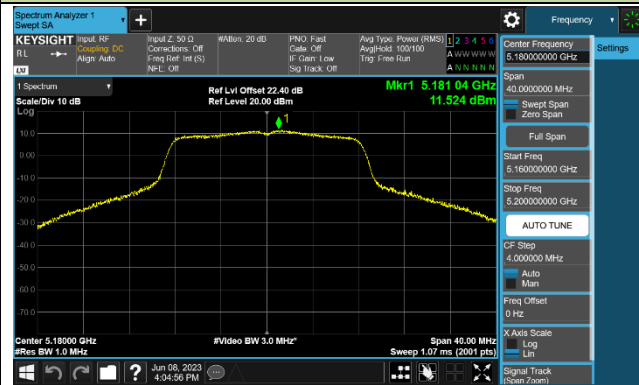

Channel 151 (5755MHz)

Channel 159 (5795MHz)

802.11ax-HE80 Power Spectral Density - Ant 0

Channel 42 (5210MHz)

Channel 155 (5775MHz)

802.11ax-HE160 Power Spectral Density - Ant 0

Channel 50 (5250MHz)

802.11a Power Spectral Density - Ant 1

Channel 36 (5180MHz)

Channel 44 (5220MHz)

Channel 48 (5240MHz)

Channel 149 (5745MHz)

Channel 157 (5785MHz)

Channel 165 (5825MHz)

802.11ac-VHT20 Power Spectral Density - Ant 1

Channel 36 (5180MHz)