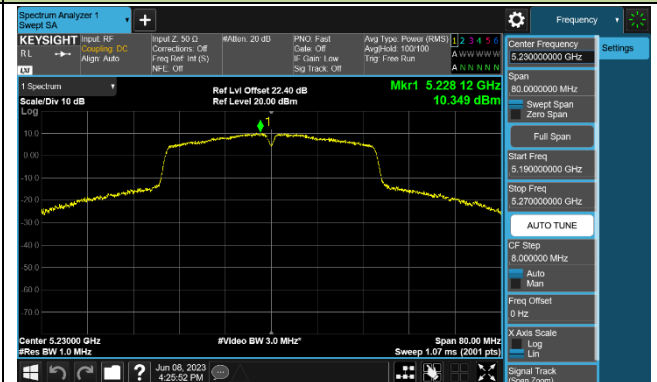

802.11a Power Spectral Density - Ant 2

Channel 36 (5180MHz)

Channel 44 (5220MHz)

Channel 48 (5240MHz)

Channel 149 (5745MHz)

Channel 157 (5785MHz)

Channel 165 (5825MHz)

802.11ac-VHT20 Power Spectral Density - Ant 2

Channel 36 (5180MHz)

Channel 44 (5220MHz)

Channel 48 (5240MHz)

Channel 149 (5745MHz)

Channel 157 (5785MHz)

Channel 165 (5825MHz)

802.11ac-VHT40 Power Spectral Density - Ant 2

Channel 38 (5190MHz)

Channel 46 (5230MHz)

Channel 151 (5755MHz)

Channel 159 (5795MHz)

802.11ac-VHT80 Power Spectral Density - Ant 2

Channel 42 (5210MHz)

Channel 155 (5775MHz)

802.11ac-VHT160 Power Spectral Density - Ant 2

Channel 50 (5250MHz)