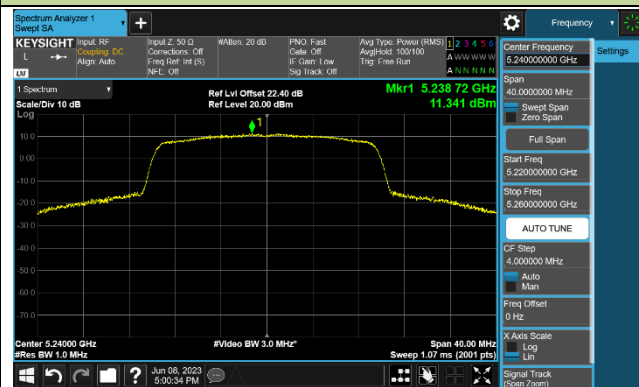

Channel 46 (5230MHz)

Channel 151 (5755MHz)

Channel 159 (5795MHz)

802.11ac-VHT80 Power Spectral Density - Ant 2

Channel 42 (5210MHz)

Channel 155 (5775MHz)

802.11ac-VHT160 Power Spectral Density - Ant 2

Channel 50 (5250MHz)

802.11ax-HE20 Power Spectral Density - Ant 2

Channel 36 (5180MHz)

Channel 44 (5220MHz)

Channel 48 (5240MHz)

Channel 149 (5745MHz)

Channel 157 (5785MHz)

Channel 165 (5825MHz)