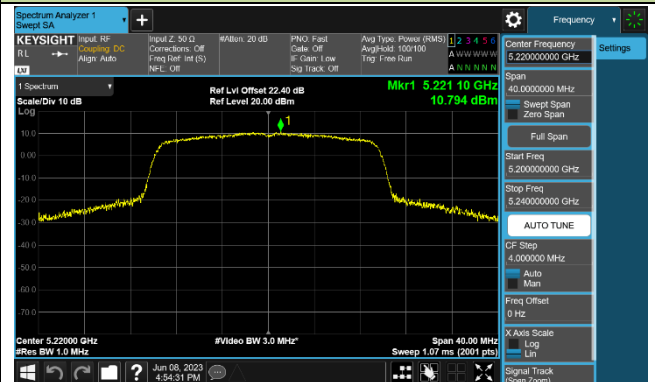

Channel 44 (5220MHz)