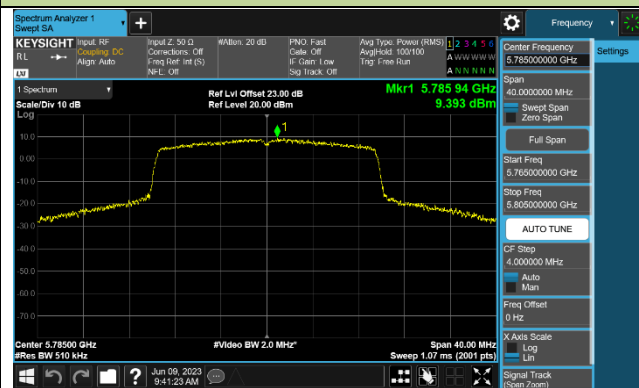

Channel 46 (5230MHz)

Channel 151 (5755MHz)

Channel 159 (5795MHz)

802.11ac-VHT80 Power Spectral Density - Ant 2

Channel 42 (5210MHz)

Channel 155 (5775MHz)

802.11ac-VHT160 Power Spectral Density - Ant 2

Channel 50 (5250MHz)

802.11ax-HE20 Power Spectral Density - Ant 2

Channel 36 (5180MHz)

Channel 44 (5220MHz)

Channel 48 (5240MHz)

Channel 149 (5745MHz)

Channel 157 (5785MHz)

Channel 165 (5825MHz)