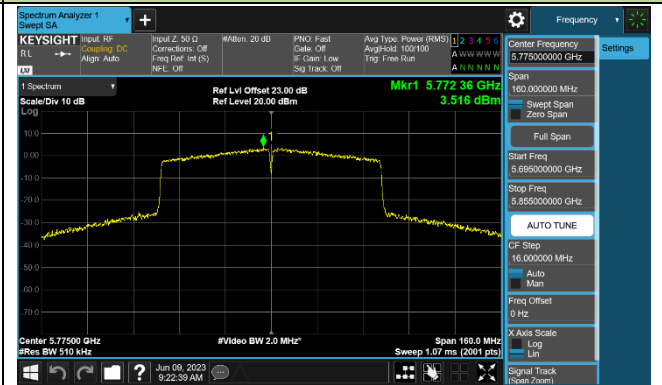

802.11ac-VHT80 Power Spectral Density - Ant 0

Channel 42 (5210MHz)

Channel 155 (5775MHz)

802.11ac-VHT160 Power Spectral Density - Ant 0

Channel 50 (5250MHz)

802.11ax-HE20 Power Spectral Density - Ant 0

Channel 36 (5180MHz)

Channel 44 (5220MHz)

Channel 48 (5240MHz)

Channel 149 (5745MHz)

Channel 157 (5785MHz)

Channel 165 (5825MHz)

802.11ax-HE40 Power Spectral Density - Ant 0

Channel 38 (5190MHz)

Channel 46 (5230MHz)