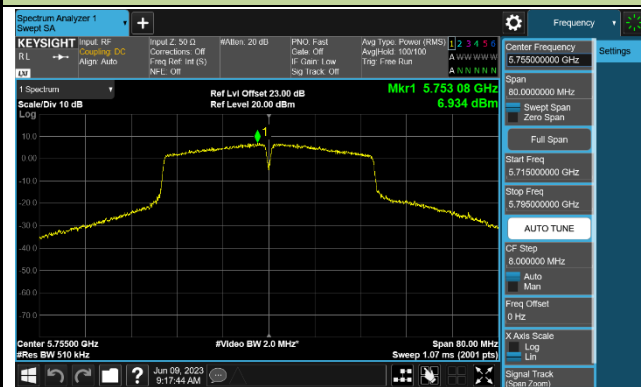

Channel 151 (5755MHz)