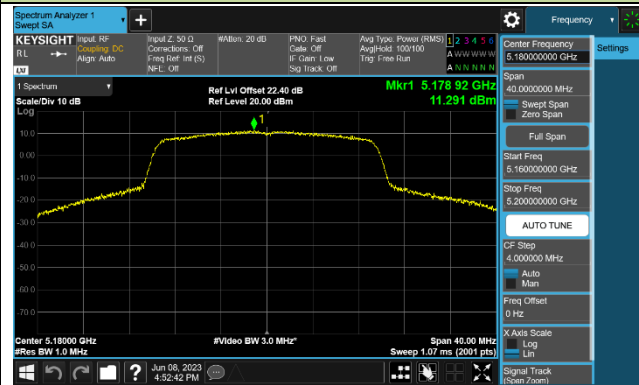

Channel 36 (5180MHz)

Channel 44 (5220MHz)

Channel 48 (5240MHz)

Channel 149 (5745MHz)

Channel 157 (5785MHz)

Channel 165 (5825MHz)

802.11ac-VHT40 Power Spectral Density - Ant 2

Channel 38 (5190MHz)

Channel 46 (5230MHz)

Channel 151 (5755MHz)

Channel 159 (5795MHz)

802.11ac-VHT80 Power Spectral Density - Ant 2

Channel 42 (5210MHz)

Channel 155 (5775MHz)

802.11ac-VHT160 Power Spectral Density - Ant 2

Channel 50 (5250MHz)

802.11ax-HE20 Power Spectral Density - Ant 2

Channel 36 (5180MHz)

Channel 44 (5220MHz)

Channel 48 (5240MHz)

Channel 149 (5745MHz)

Channel 157 (5785MHz)

Channel 165 (5825MHz)