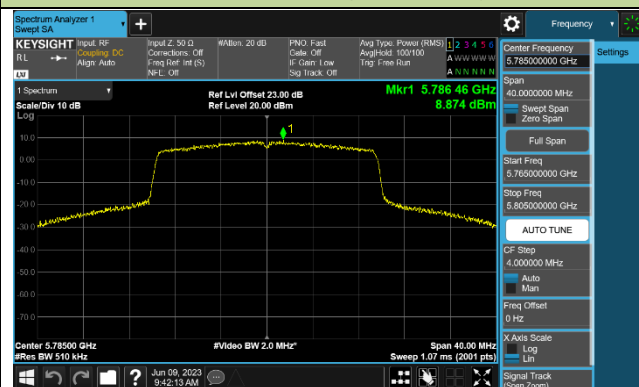

Channel 36 (5180MHz)

Channel 44 (5220MHz)

Channel 48 (5240MHz)

Channel 149 (5745MHz)

Channel 157 (5785MHz)

Channel 165 (5825MHz)

802.11ax-HE40 Power Spectral Density - Ant 1

Channel 38 (5190MHz)

Channel 46 (5230MHz)

Channel 151 (5755MHz)

Channel 159 (5795MHz)

802.11ax-HE80 Power Spectral Density - Ant 1

Channel 42 (5210MHz)

Channel 155 (5775MHz)

802.11ax-HE160 Power Spectral Density - Ant 1

Channel 50 (5250MHz)