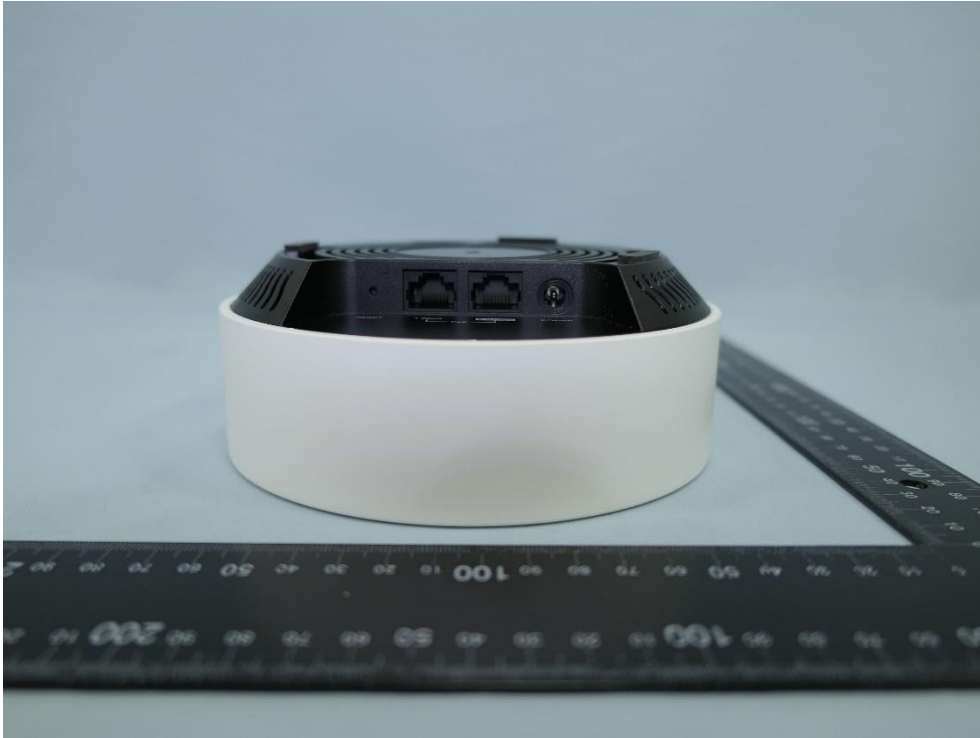

Product: AX3000 Whole Home Mesh WiFi 6 System with PoE

Brand Name: tp-link

Model Number: Deco X50-PoE

External Photograph

(1) EUT Photo

(2) EUT Photo

(3) EUT Photo

(4) EUT Photo

(5) EUT Photo

(6) EUT Photo

(7) EUT Photo (Brand: tp-link, M/N: T120150-2B4)

(8) EUT Photo

(9) EUT Photo

(10) EUT Photo

(11) EUT Photo

(12) EUT Photo