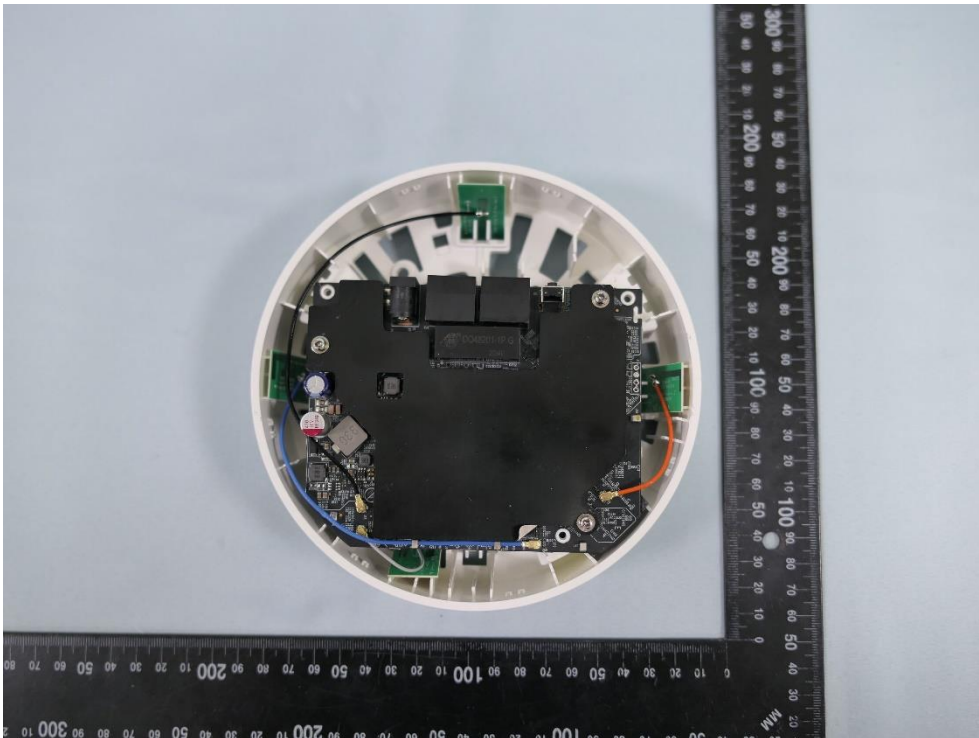

**Product: AX3000 Whole Home Mesh WiFi 6 System with PoE**

**Brand Name: tp-link**

**Model Number: Deco X50-PoE**

### Internal Photograph

(1) EUT Photo

(2) EUT Photo

(3) EUT Photo

(4) EUT Photo

(5) EUT Photo

(6) EUT Photo

(7) EUT Photo