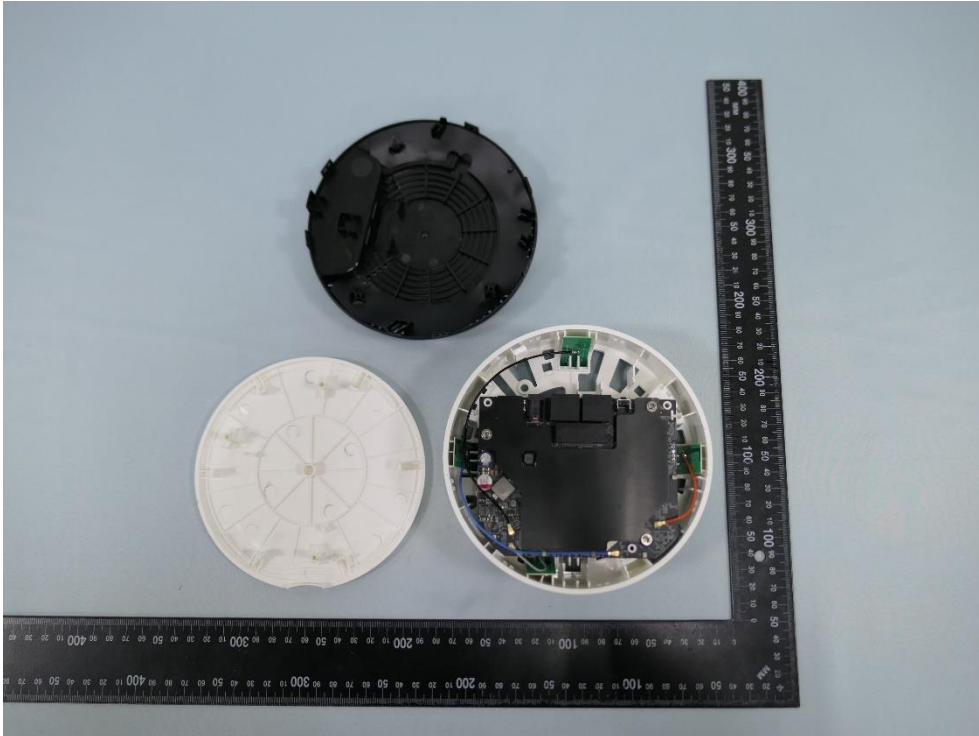

**Product: AX3000 Whole Home Mesh WiFi 6 System with PoE**

**Brand Name: tp-link**

**Model Number: Deco X50-PoE**

### Internal Photograph

(1) EUT Photo

(2) EUT Photo

(3) EUT Photo

(4) EUT Photo

(5) EUT Photo

(6) EUT Photo

(7) EUT Photo