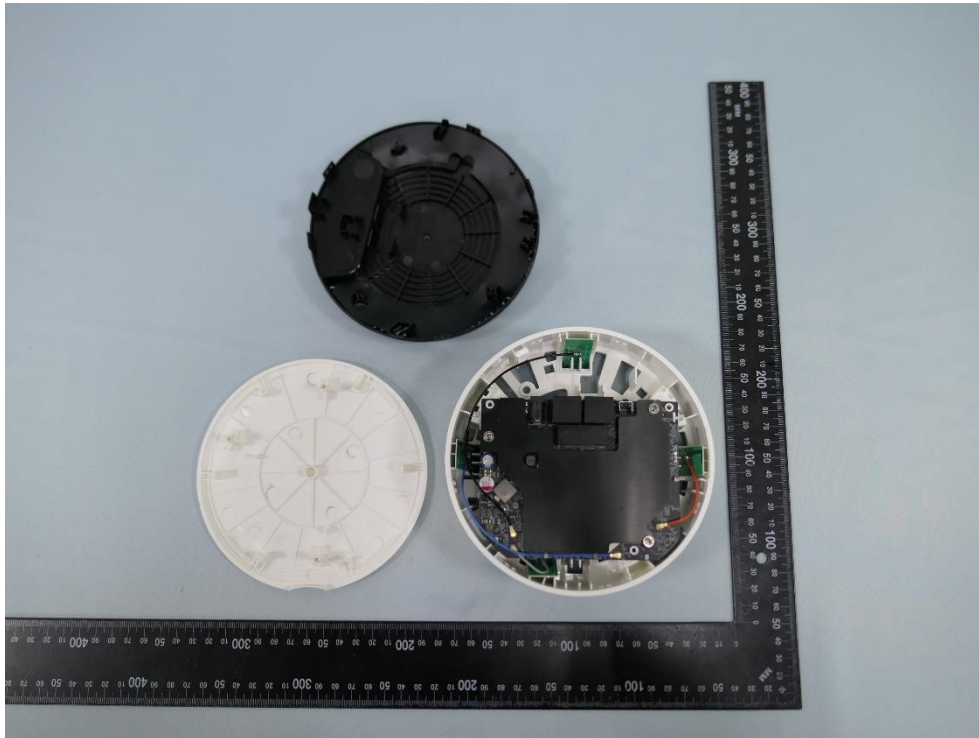

**Product: AX3000 Whole Home Mesh WiFi 6 System with PoE**

**Brand Name: tp-link**

**Model Number: Deco X50-PoE**

### Internal Photograph

(1) EUT Photo

(2) EUT Photo

(3) EUT Photo

(4) EUT Photo

(5) EUT Photo

(6) EUT Photo

(7) EUT Photo