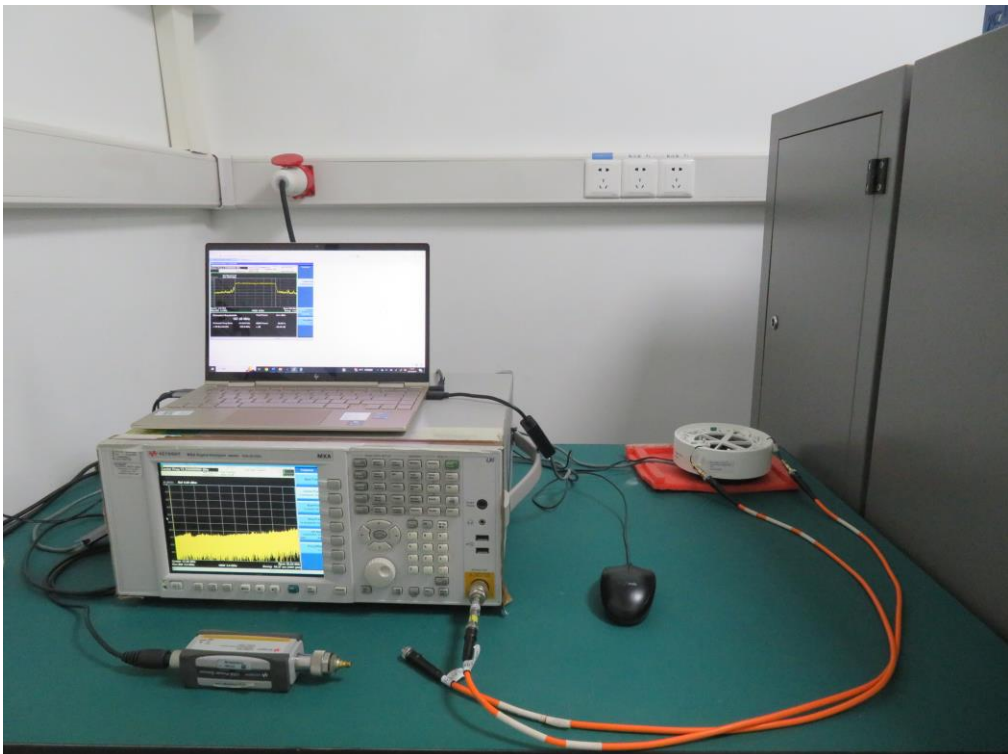

Test Setup Photo

Description: Front View of Conducted Emission Test Setup for Power Port

Description: Back View of Conducted Emission Test Setup for Power Port

Description: Radiated Spurious Emission Test Setup for Below 30MHz

Description: Radiated Spurious Emission Test Setup for Below 1GHz

Description: Radiated Spurious Emission Test Setup for Above 1GHz

Description: Conducted Test Setup

Description: DFS Test Setup