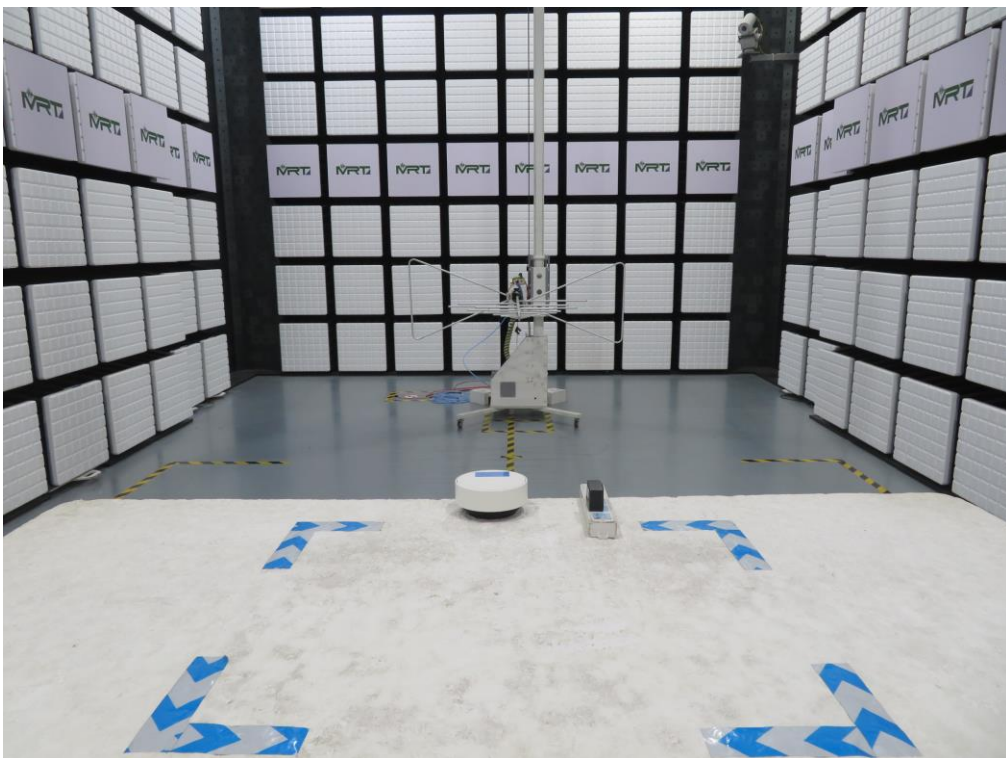

Test Setup Photo

Description: Front View of Conducted Emission Test Setup for Power Port

Description: Back View of Conducted Emission Test Setup for Power Port

Description: Radiated Spurious Emission Test Setup for Below 30MHz

Description: Radiated Spurious Emission Test Setup for Below 1GHz

Description: Radiated Spurious Emission Test Setup for Above 1GHz

Description: Conducted Test Setup

Description: DFS Test Setup