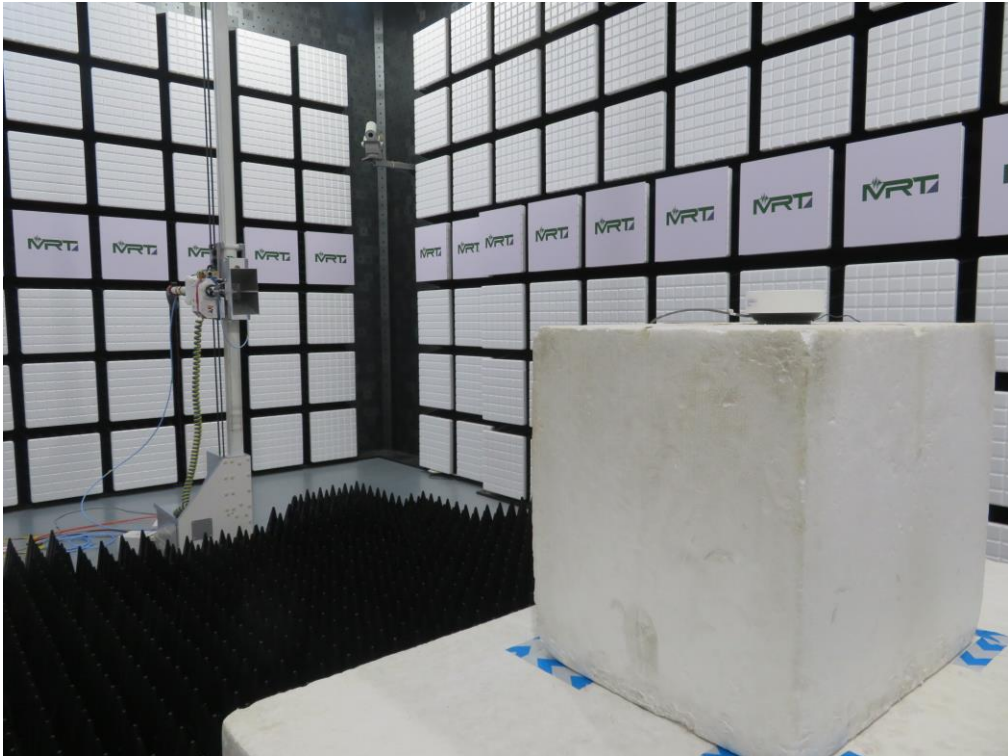

Test Setup Photo

Description: Front View of Conducted Emission Test Setup for Power Port

Description: Back View of Conducted Emission Test Setup for Power Port

Description: Radiated Spurious Emission Test Setup for Below 30MHz

Description: Radiated Spurious Emission Test Setup for Below 1GHz

Description: Radiated Spurious Emission Test Setup for Above 1GHz

Description: Conducted Test Setup

Description: DFS Test Setup