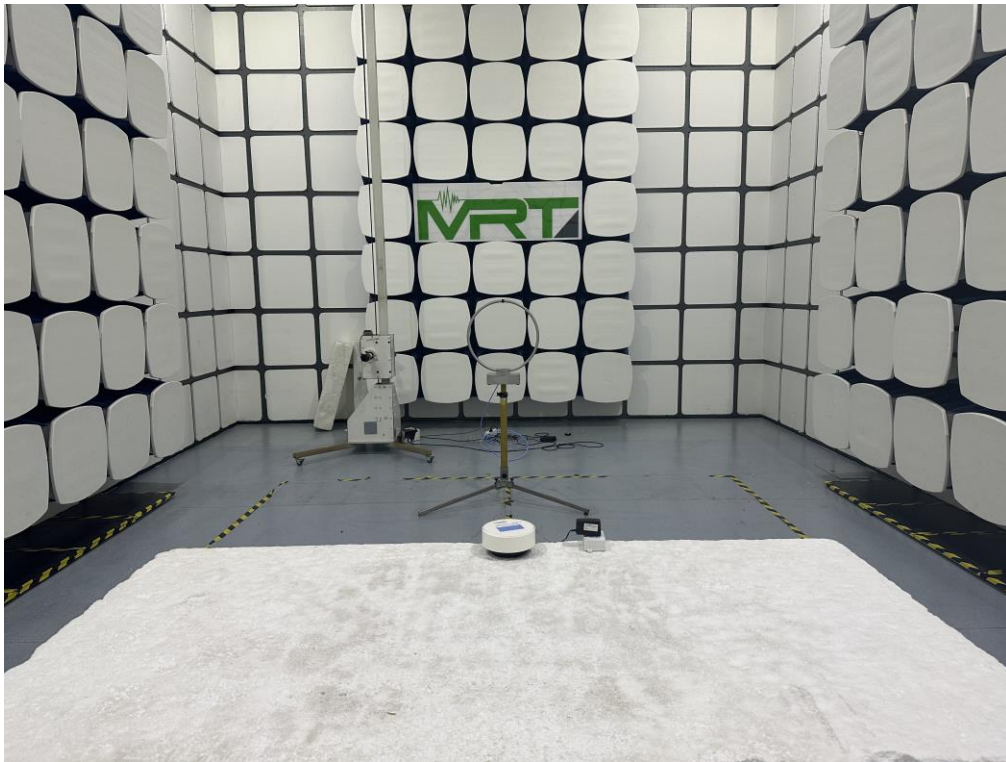

Test Setup Photo

Description: Front View of Conducted Emission Test Setup for Power Port

Description: Back View of Conducted Emission Test Setup for Power Port

Description: Radiated Spurious Emission Test Setup for Below 30MHz

Description: Radiated Spurious Emission Test Setup for Below 1GHz

Description: Radiated Spurious Emission Test Setup for Above 1GHz

Description: Conducted Test Setup

Description: DFS Test Setup