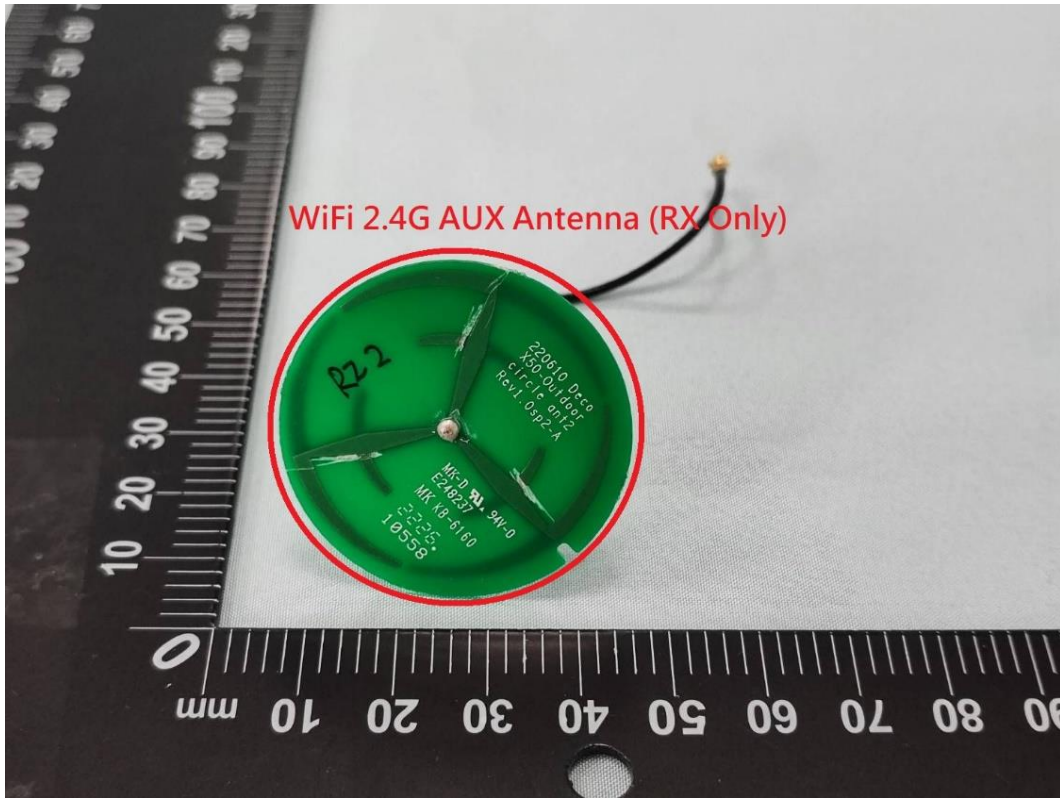

Product: AX3000
Outdoor/Indoor Mesh Wi-Fi 6
AP

Brand Name:
tp-link

Model Number:
HX510-Outdoor

Internal Photograph

(1) EUT Photo

(2) EUT Photo

(3) EUT Photo

(4) EUT Photo

(5) EUT Photo

(6) EUT Photo

(7) EUT Photo

(8) EUT Photo

(9) EUT Photo

(10) EUT Photo

(11) EUT Photo

(12) EUT Photo