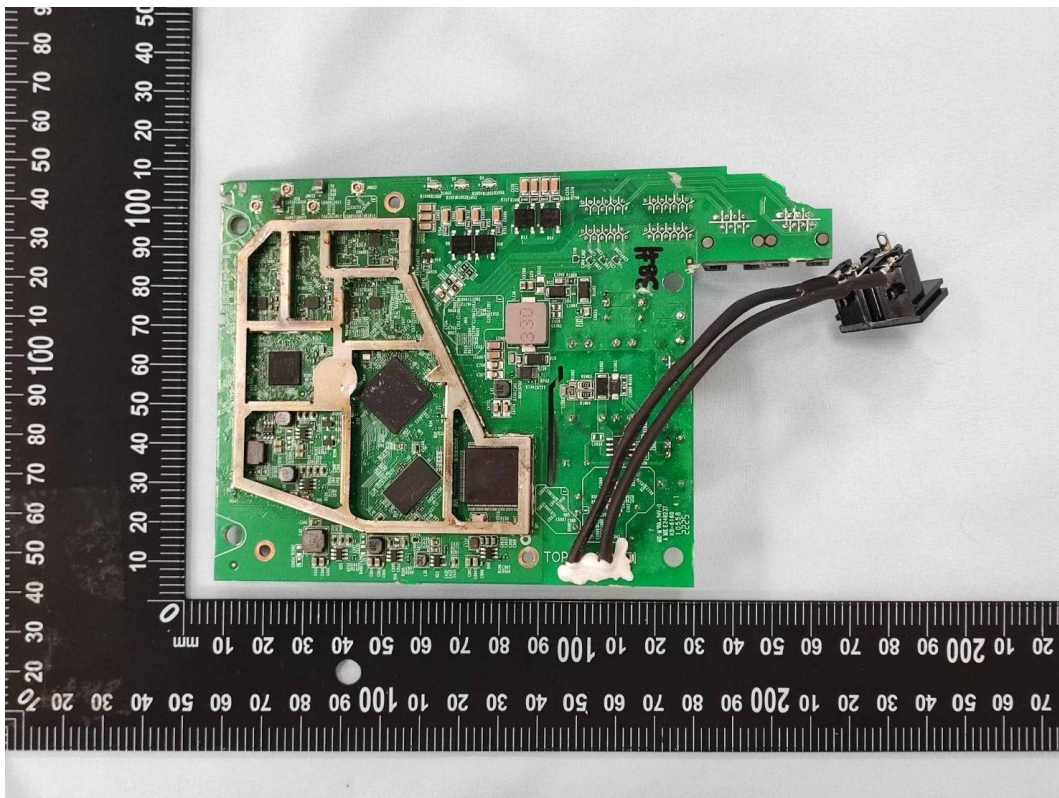

Product: AX3000
Outdoor/Indoor Mesh Wi-Fi 6
AP

Brand Name:
tp-link

Model Number:
HX510-Outdoor

Internal Photograph

(1) EUT Photo

(2) EUT Photo

(3) EUT Photo

(4) EUT Photo

(5) EUT Photo

(6) EUT Photo

(7) EUT Photo

(8) EUT Photo

(9) EUT Photo

(10) EUT Photo

(11) EUT Photo

(12) EUT Photo