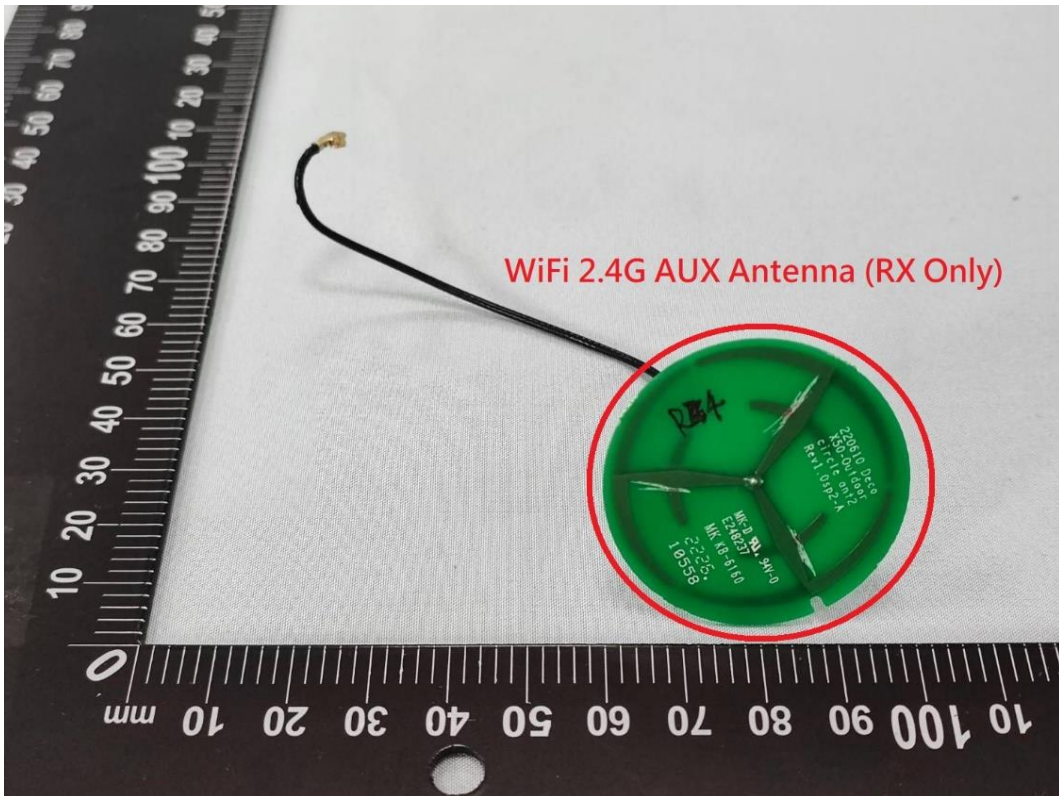

Product: AX3000
Outdoor/Indoor Mesh Wi-Fi 6
AP

Brand Name:
tp-link

Model Number:
HX510-Outdoor

Internal Photograph

(1) EUT Photo

(2) EUT Photo

(3) EUT Photo

(4) EUT Photo

(5) EUT Photo

(6) EUT Photo

(7) EUT Photo

(8) EUT Photo

(9) EUT Photo

(10) EUT Photo

(11) EUT Photo

(12) EUT Photo