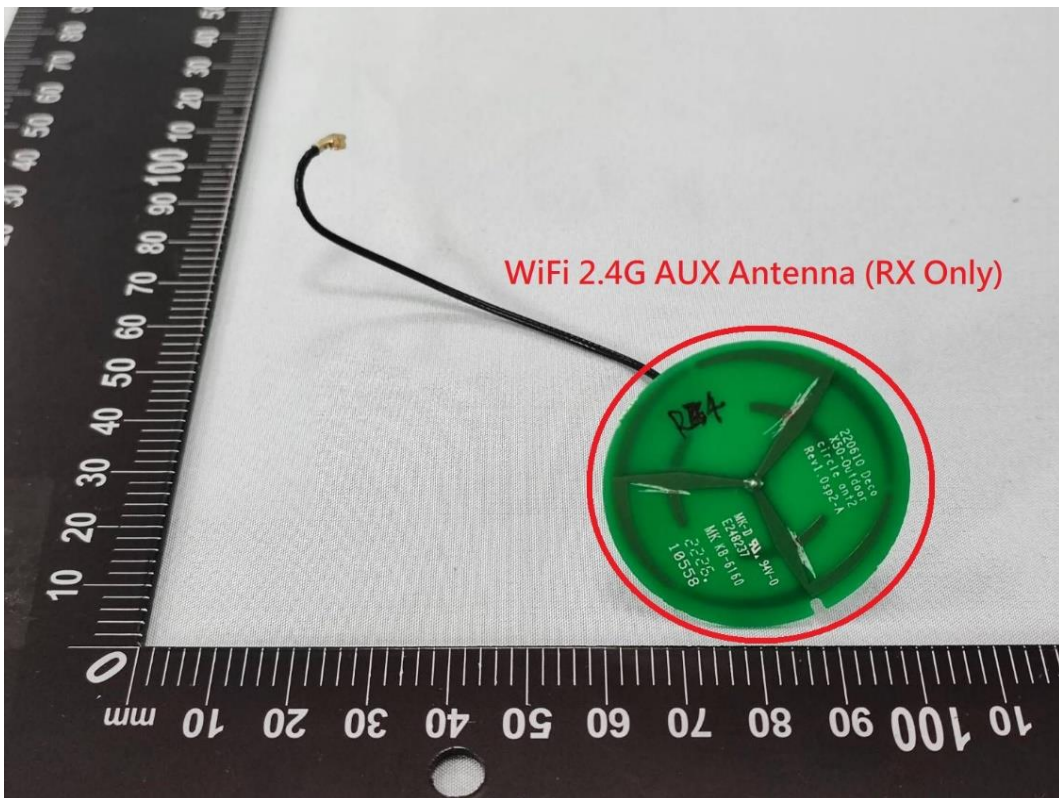

Product:
AX3000 Outdoor/Indoor Mesh
Wi-Fi 6 Unit

Brand Name:
tp-link

Model Number:
Deco X50-Outdoor

Internal Photograph

(1) EUT Photo

(2) EUT Photo

(5) EUT Photo

(6) EUT Photo

(7) EUT Photo

(8) EUT Photo

(9) EUT Photo

(10) EUT Photo

(11) EUT Photo

(12) EUT Photo

(17) EUT Photo

(18) EUT Photo