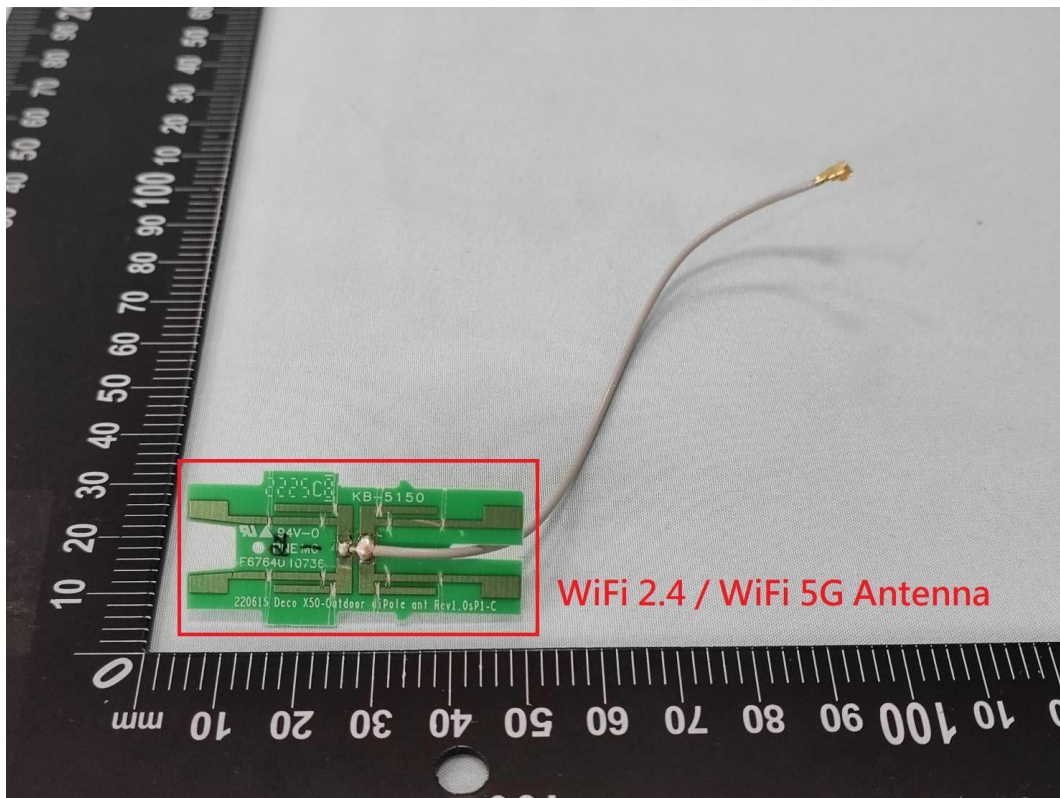

Product:
AX3000 Outdoor/Indoor Mesh
Wi-Fi 6 Unit

Brand Name:
tp-link

Model Number:
Deco X50-Outdoor

Internal Photograph

(1) EUT Photo

(2) EUT Photo

(5) EUT Photo

(6) EUT Photo

(7) EUT Photo

(8) EUT Photo

(9) EUT Photo

(10) EUT Photo

(11) EUT Photo

(12) EUT Photo

(17) EUT Photo

(18) EUT Photo