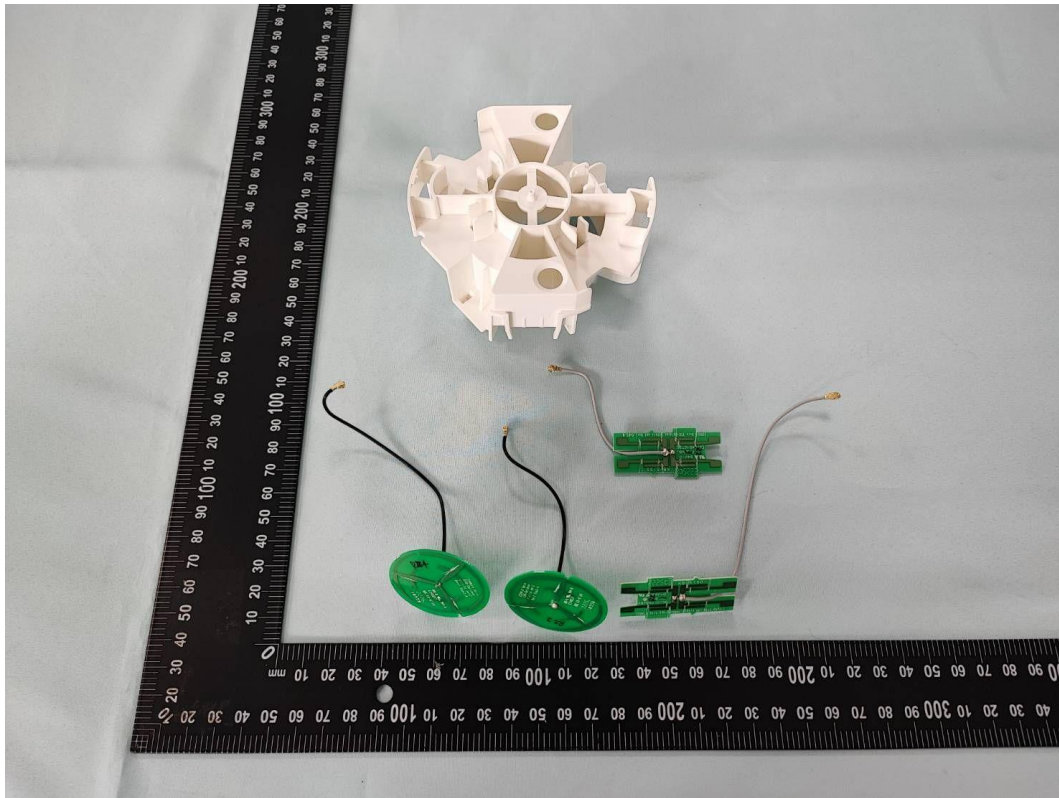

Product:
AX3000 Outdoor/Indoor Mesh
Wi-Fi 6 Unit

Brand Name:
tp-link

Model Number:
Deco X50-Outdoor

Internal Photograph

(1) EUT Photo

(2) EUT Photo

(5) EUT Photo

(6) EUT Photo

(7) EUT Photo

(8) EUT Photo

(9) EUT Photo

(10) EUT Photo

(11) EUT Photo

(12) EUT Photo

(17) EUT Photo

(18) EUT Photo