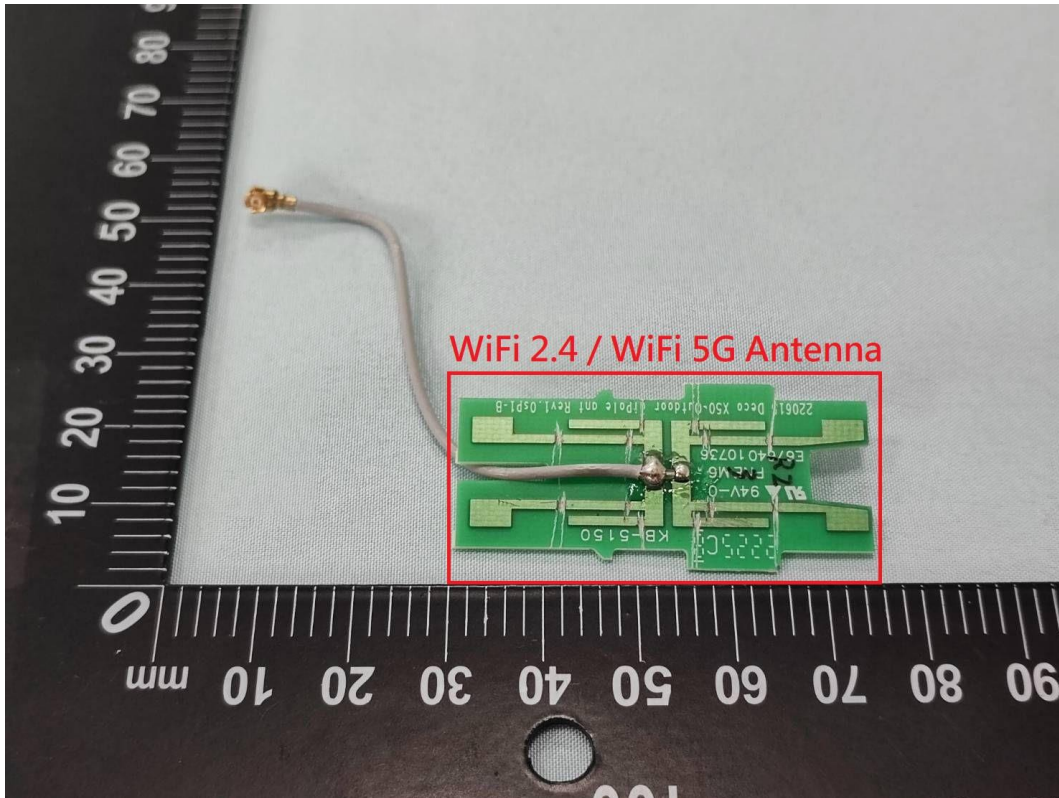

Product:
AX3000 Outdoor/Indoor Mesh
Wi-Fi 6 Unit

Brand Name:
tp-link

Model Number:
Deco X50-Outdoor

Internal Photograph

(1) EUT Photo

(2) EUT Photo

(5) EUT Photo

(6) EUT Photo

(7) EUT Photo

(8) EUT Photo

(9) EUT Photo

(10) EUT Photo

(11) EUT Photo

(12) EUT Photo

(17) EUT Photo

(18) EUT Photo