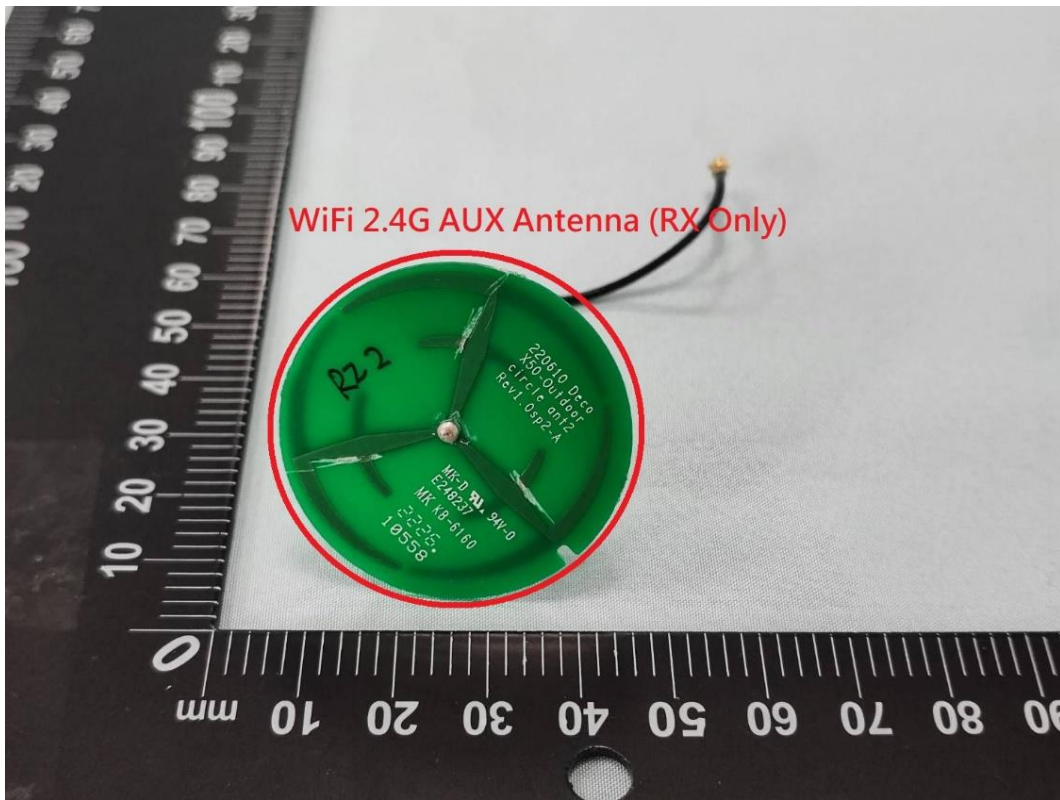

Product:
AX3000 Outdoor/Indoor Mesh
Wi-Fi 6 Unit

Brand Name:
tp-link

Model Number:
Deco X50-Outdoor

Internal Photograph

(1) EUT Photo

(2) EUT Photo

(5) EUT Photo

(6) EUT Photo

(7) EUT Photo

(8) EUT Photo

(9) EUT Photo

(10) EUT Photo

(11) EUT Photo

(12) EUT Photo

(17) EUT Photo

(18) EUT Photo