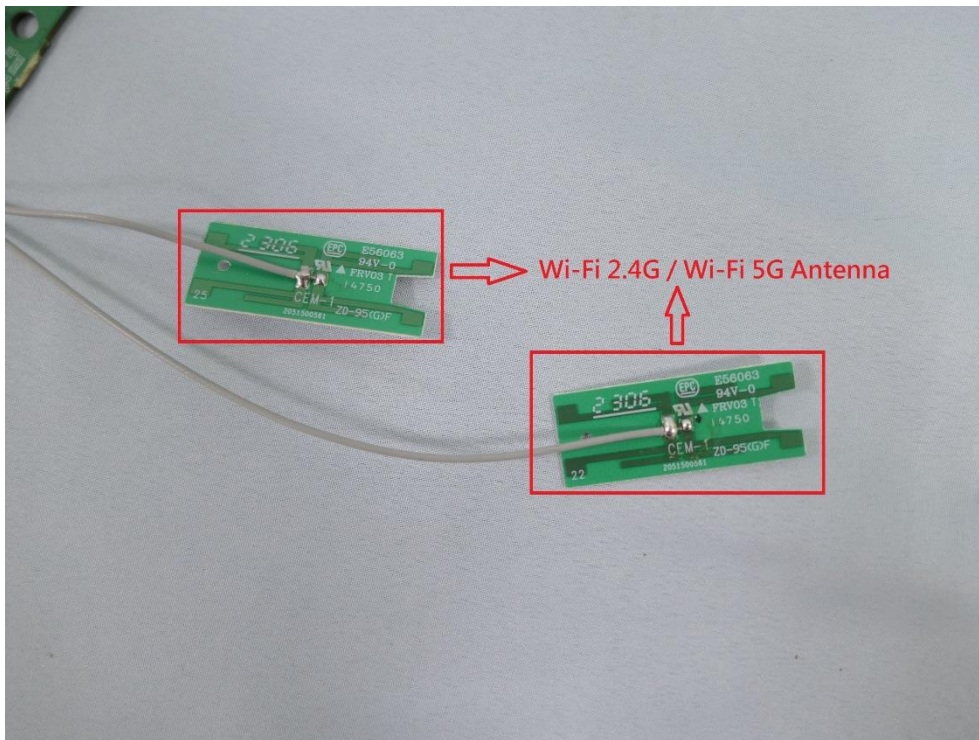

Product: AX1500 Whole Home Mesh Wi-Fi 6 System

Brand Name: tp-link

Model Number: Deco X10, Deco W4500

Internal Photograph

(1) EUT Photo

(2) EUT Photo

(3) EUT Photo

(4) EUT Photo

(5) EUT Photo

(6) EUT Photo

(7) EUT Photo

(8) EUT Photo

(9) EUT Photo

(10) EUT Photo

(11) EUT Photo

(12) EUT Photo