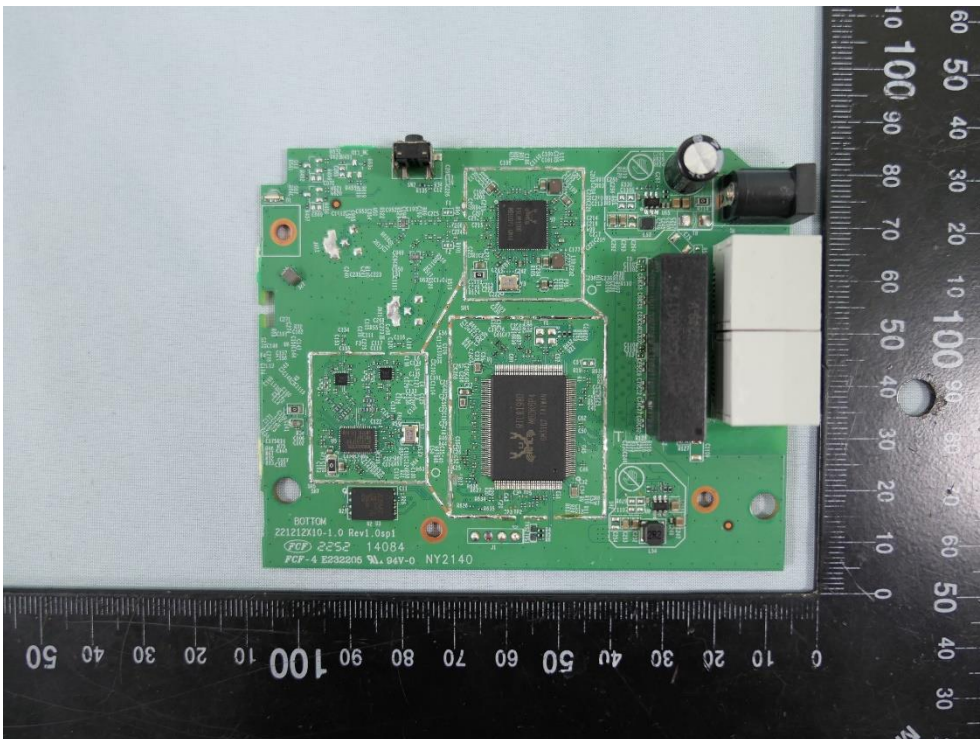

Product: AX1500 Whole Home Mesh Wi-Fi 6 System

Brand Name: tp-link

Model Number: Deco X10, Deco W4500

Internal Photograph

(1) EUT Photo

(2) EUT Photo

(3) EUT Photo

(4) EUT Photo

(5) EUT Photo

(6) EUT Photo

(7) EUT Photo

(8) EUT Photo

(9) EUT Photo

(10) EUT Photo

(11) EUT Photo

(12) EUT Photo