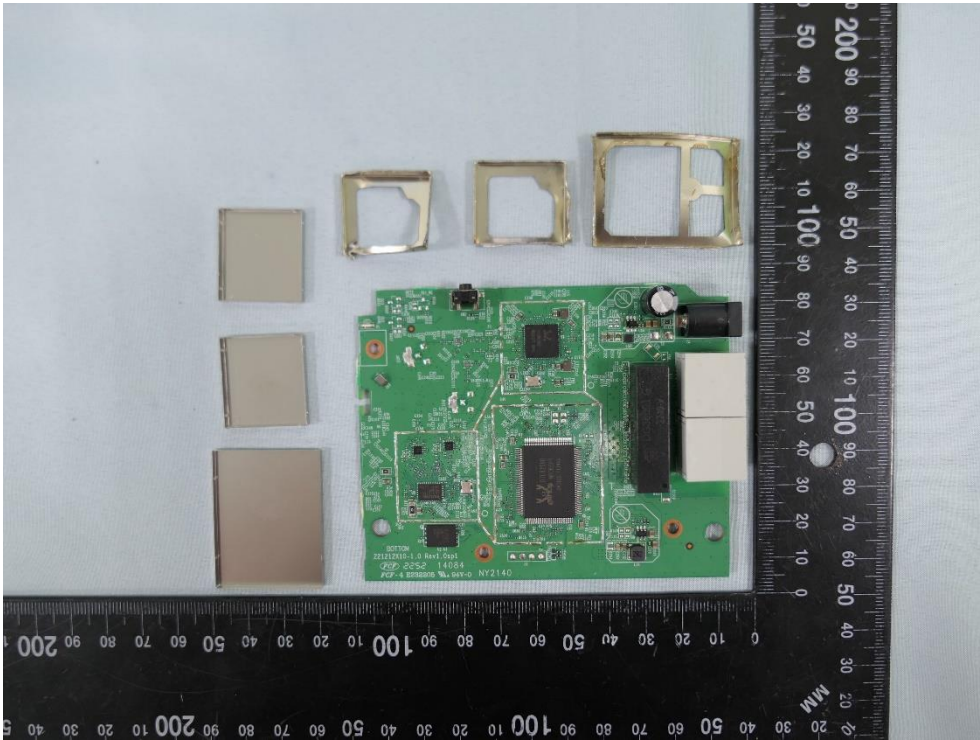

Product: AX1500 Whole Home Mesh Wi-Fi 6 System

Brand Name: tp-link

Model Number: Deco X10, Deco W4500

Internal Photograph

(1) EUT Photo

(2) EUT Photo

(3) EUT Photo

(4) EUT Photo

(5) EUT Photo

(6) EUT Photo

(7) EUT Photo

(8) EUT Photo

(9) EUT Photo

(10) EUT Photo

(11) EUT Photo

(12) EUT Photo