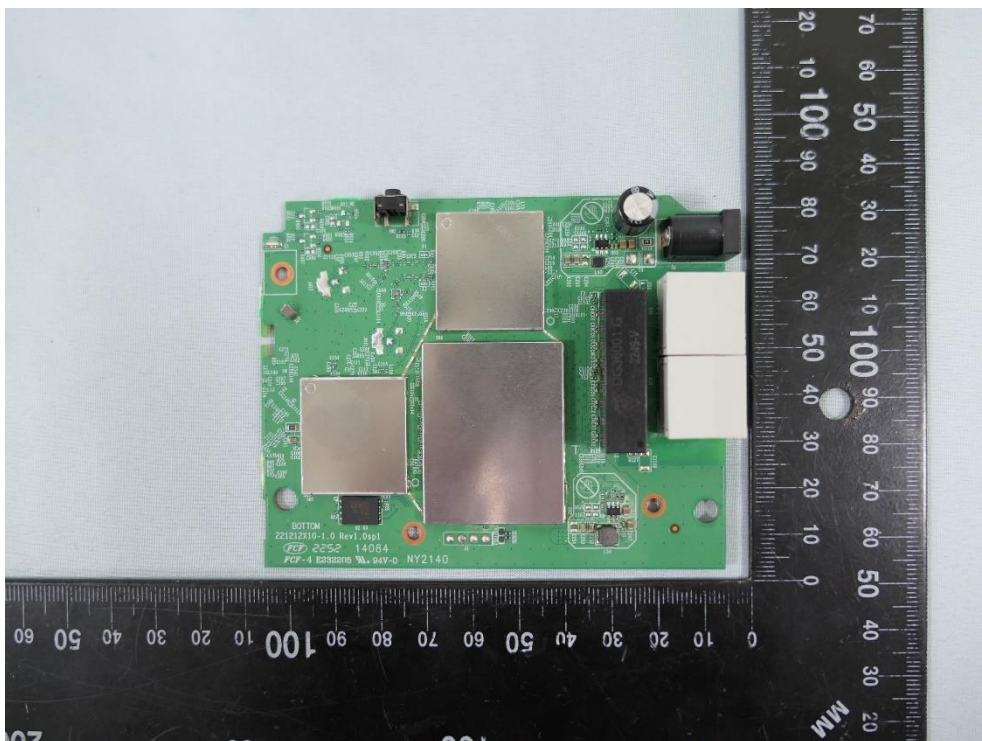

Product: AX1500 Whole Home Mesh Wi-Fi 6 System

Brand Name: tp-link

Model Number: Deco X10, Deco W4500

Internal Photograph

(1) EUT Photo

(2) EUT Photo

(3) EUT Photo

(4) EUT Photo

(5) EUT Photo

(6) EUT Photo

(7) EUT Photo

(8) EUT Photo

(9) EUT Photo

(10) EUT Photo

(11) EUT Photo

(12) EUT Photo