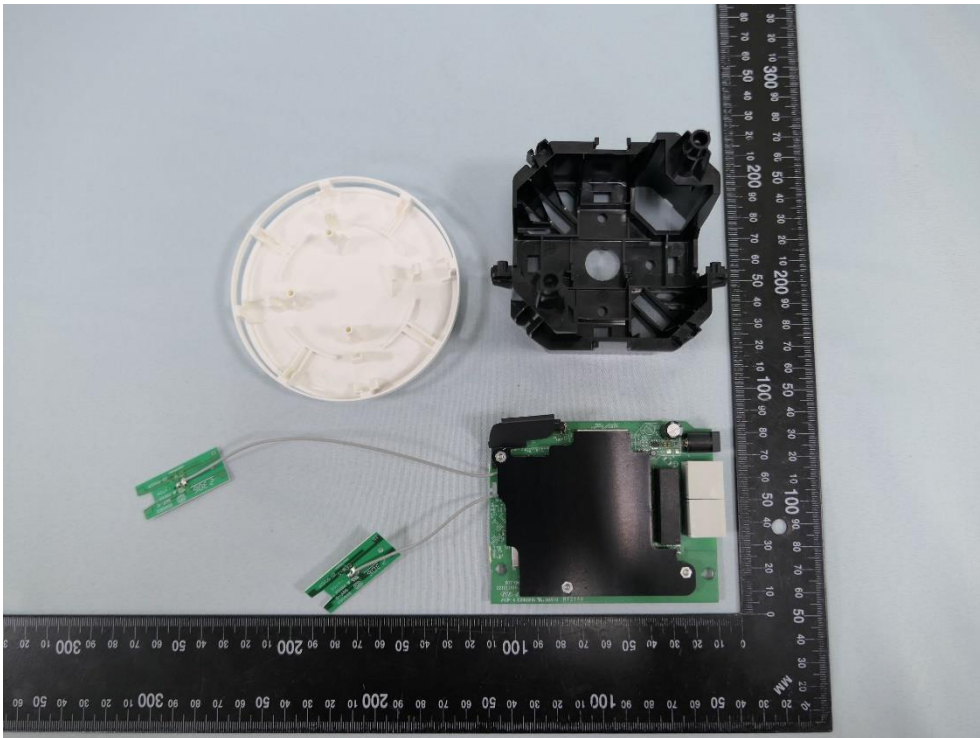

Product: AX1500 Whole Home Mesh Wi-Fi 6 System

Brand Name: tp-link

Model Number: Deco X10, Deco W4500

Internal Photograph

(1) EUT Photo

(2) EUT Photo

(3) EUT Photo

(4) EUT Photo

(5) EUT Photo

(6) EUT Photo

(7) EUT Photo

(8) EUT Photo

(9) EUT Photo

(10) EUT Photo

(11) EUT Photo

(12) EUT Photo