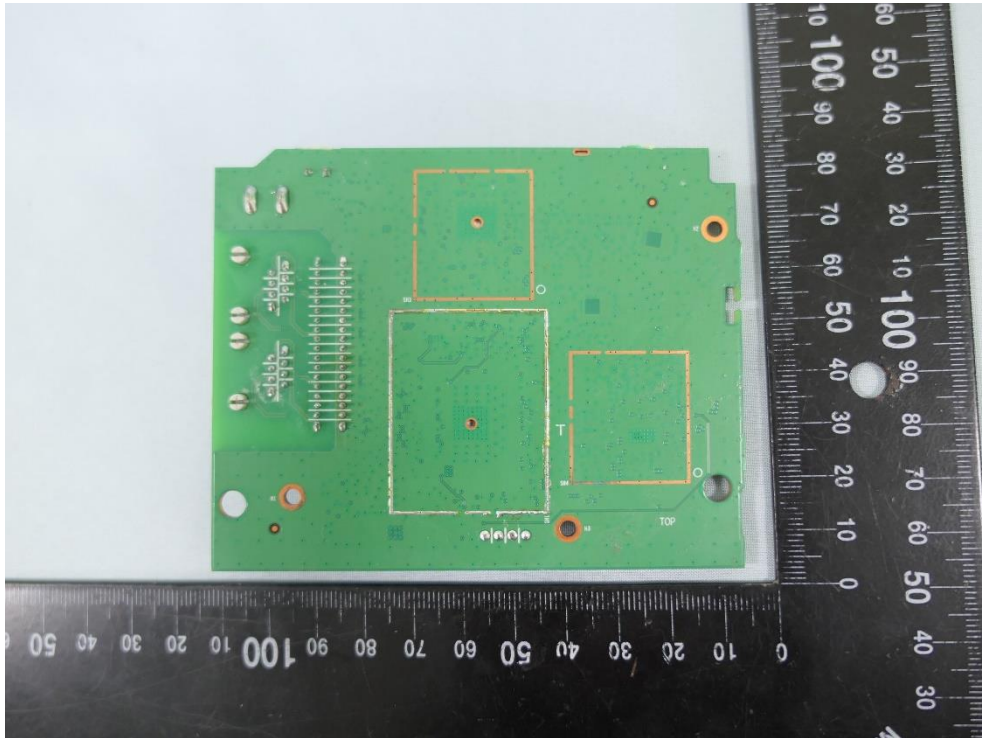

Product: AX1500 Whole Home Mesh Wi-Fi 6 System

Brand Name: tp-link

Model Number: Deco X10, Deco W4500

Internal Photograph

(1) EUT Photo

(2) EUT Photo

(3) EUT Photo

(4) EUT Photo

(5) EUT Photo

(6) EUT Photo

(7) EUT Photo

(8) EUT Photo

(9) EUT Photo

(10) EUT Photo

(11) EUT Photo

(12) EUT Photo