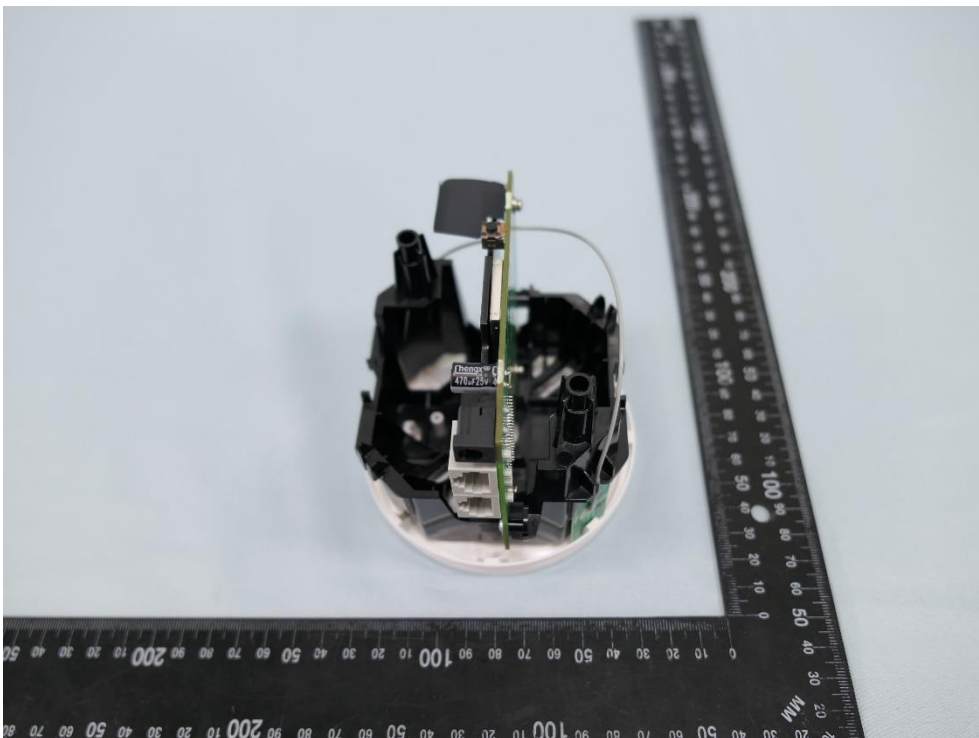

Product: AX1500 Whole Home Mesh Wi-Fi 6 System

Brand Name: tp-link

Model Number: Deco X10, Deco W4500

Internal Photograph

(1) EUT Photo

(2) EUT Photo

(3) EUT Photo

(4) EUT Photo

(5) EUT Photo

(6) EUT Photo

(7) EUT Photo

(8) EUT Photo

(9) EUT Photo

(10) EUT Photo

(11) EUT Photo

(12) EUT Photo