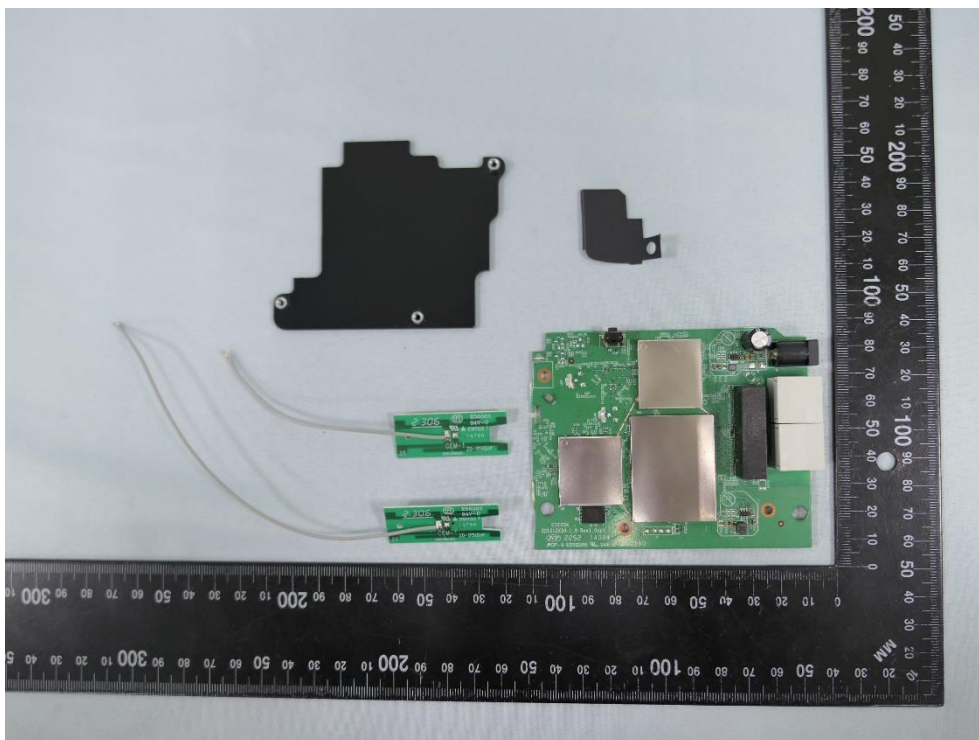

Product: AX1500 Whole Home Mesh Wi-Fi 6 System

Brand Name: tp-link

Model Number: Deco X10, Deco W4500

Internal Photograph

(1) EUT Photo

(2) EUT Photo

(3) EUT Photo

(4) EUT Photo

(5) EUT Photo

(6) EUT Photo

(7) EUT Photo

(8) EUT Photo

(9) EUT Photo

(10) EUT Photo

(11) EUT Photo

(12) EUT Photo