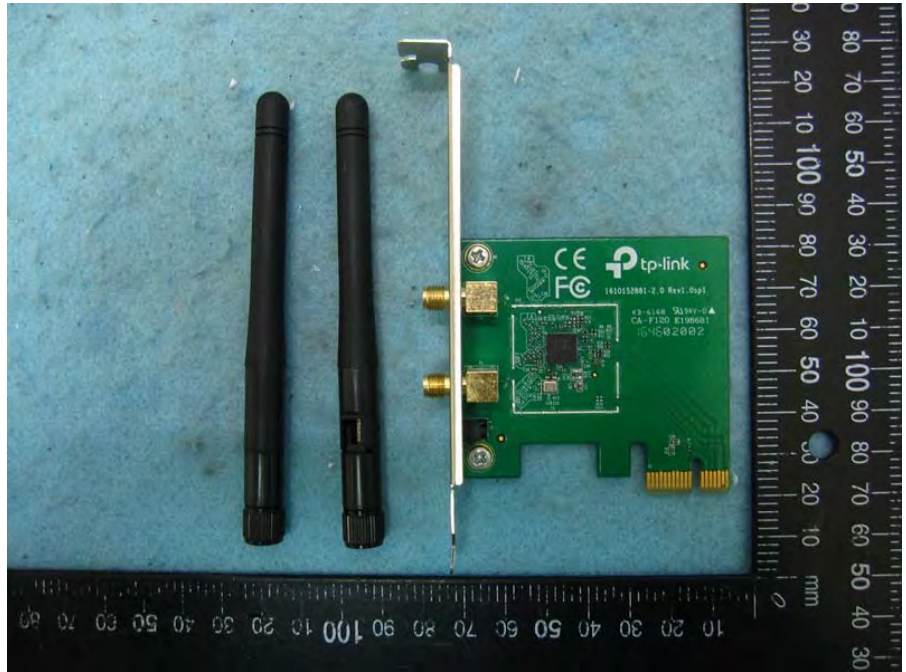

Brand Name: TP-Link Model No.: TL-WN881ND, TL-WN881ND V2

Antenna