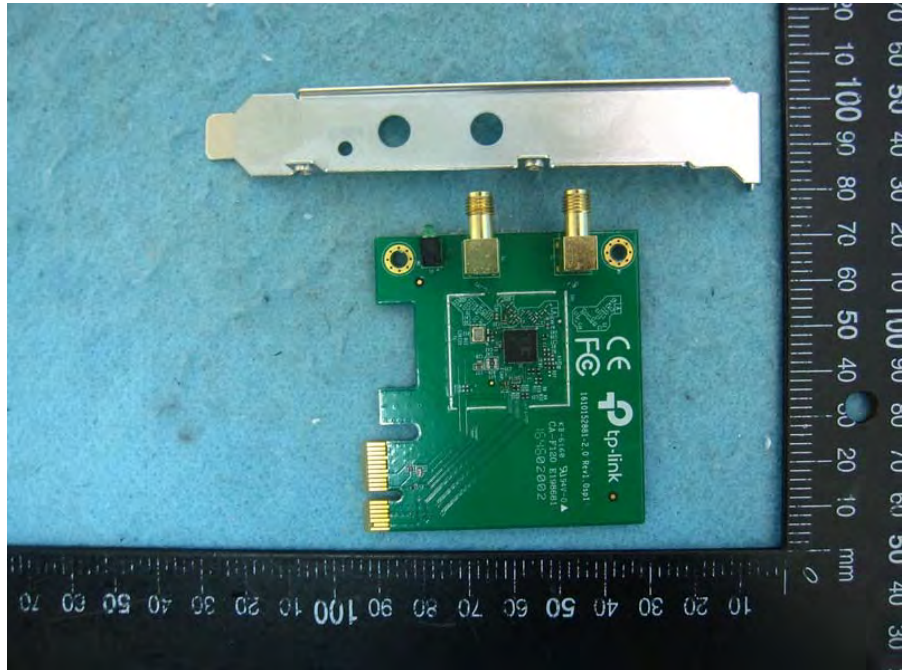

Brand Name: TP-Link Model No.: TL-WN881ND, TL-WN881ND V2

Antenna