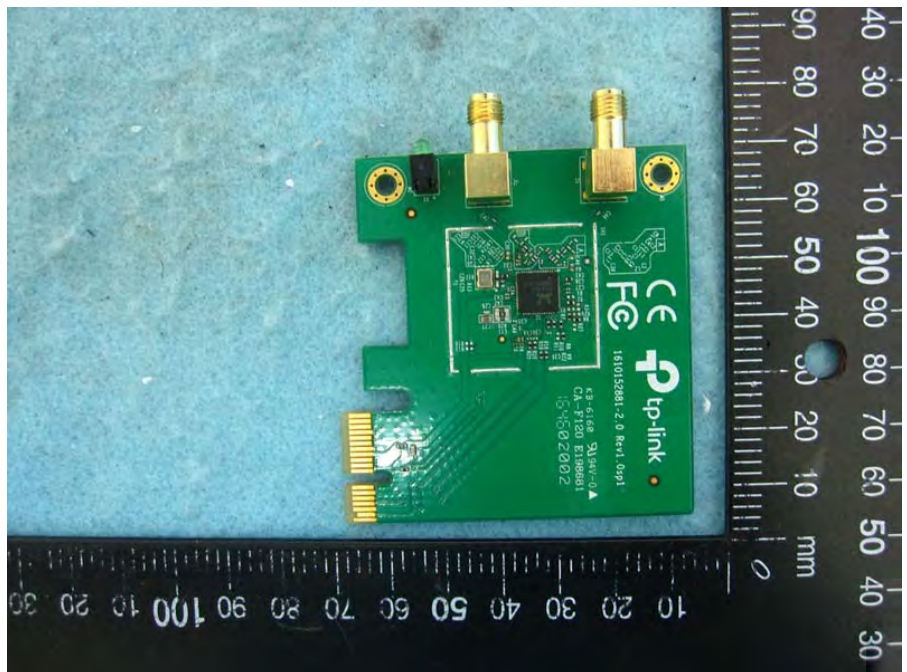

Brand Name: TP-Link Model No.: TL-WN881ND, TL-WN881ND V2

Antenna