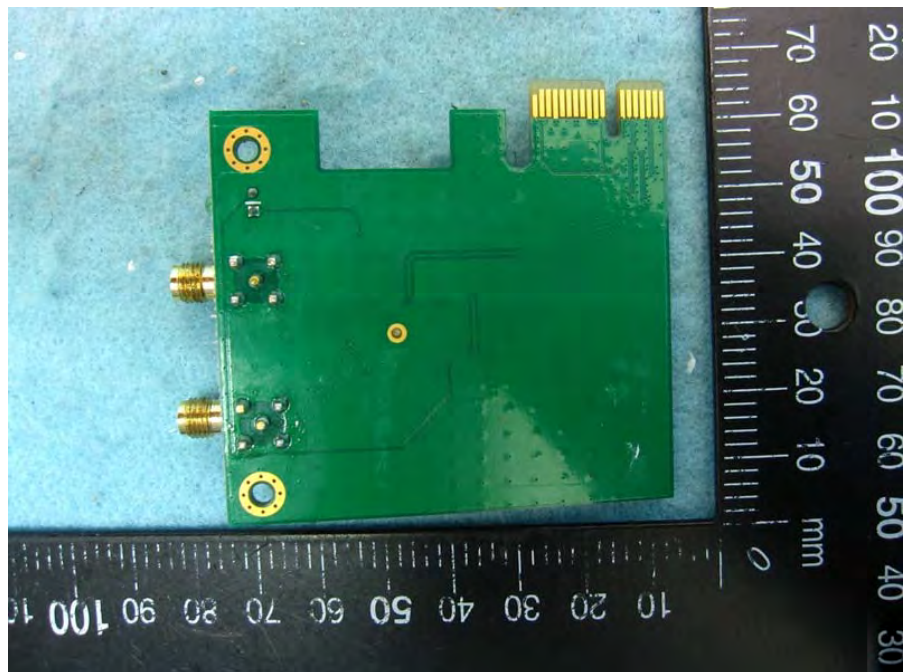

Brand Name: TP-Link Model No.: TL-WN881ND, TL-WN881ND V2

Antenna