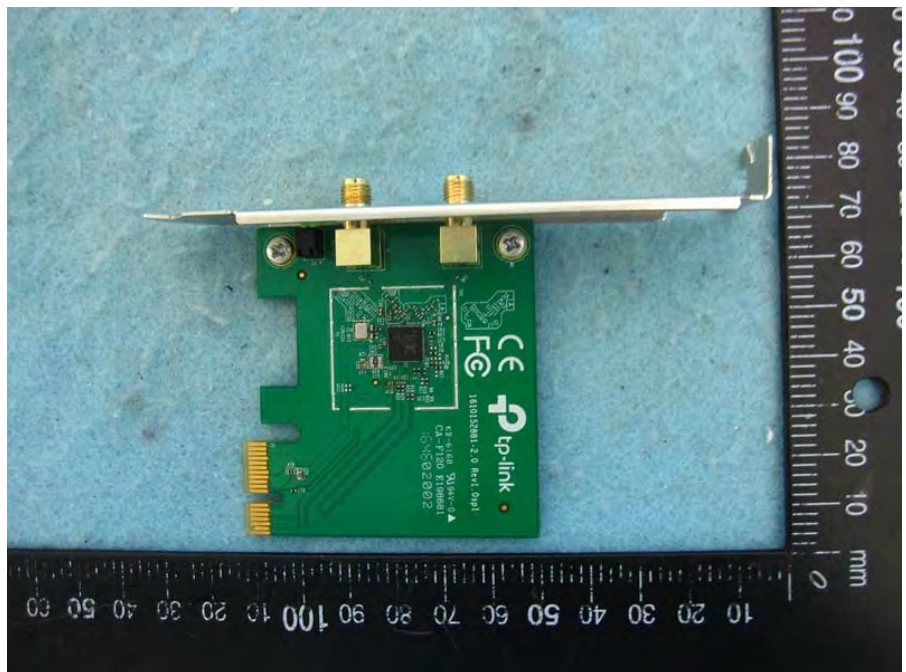

Brand Name: TP-Link Model No.: TL-WN881ND, TL-WN881ND V2

Antenna