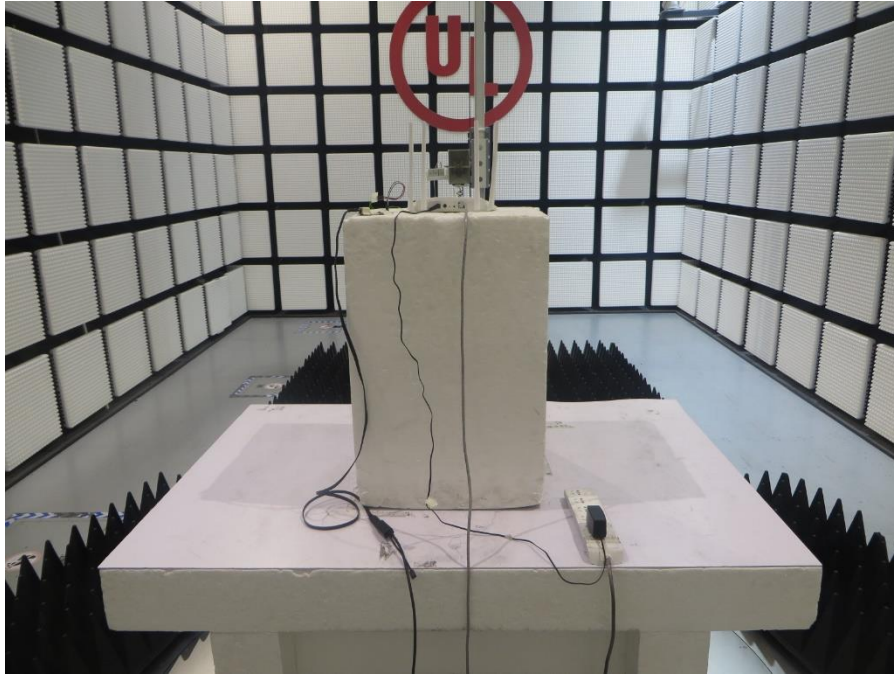

Appendix II

Setup Photographs

**RADIATED RF MEASUREMENT SETUP (ABOVE 1 GHz)
MEASUREMENT POSITION**

MEASUREMENT POSITION (X axis)

RADIATED RF MEASUREMENT SETUP (30MHz~1GHz)

RADIATED RF MEASUREMENT SETUP (Below 30MHz)

POWERLINE CONDUCTED EMISSIONS MEASUREMENT SETUP