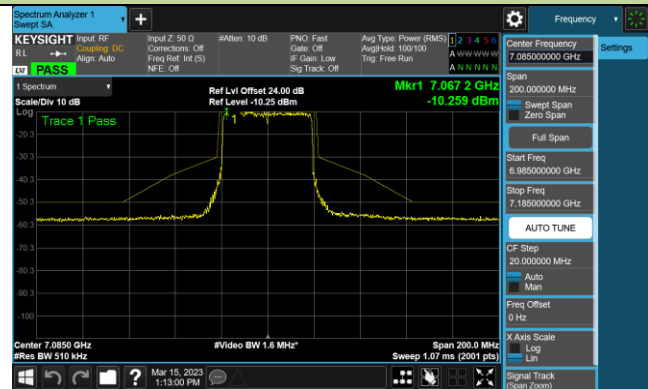

Channel 147 (6685MHz)

802.11ax-HE40 - Ant 2 (Nss = 2)

Channel 179 (6845MHz)

Channel 187 (6885MHz)

Channel 195 (6925MHz)

Channel 211 (7005MHz)

Channel 211 (7085MHz)

802.11ax-HE80 - Ant 2 (Nss = 2)