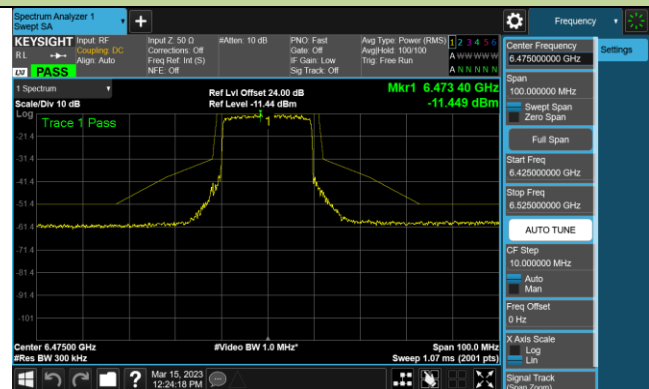

802.11ax-HE20 - Ant 1 (Nss = 2)

Channel 1 (5955MHz)

Channel 33 (6115MHz)

Channel 93 (6415MHz)

Channel 97 (6435MHz)

Channel 105 (6475MHz)

Channel 113 (6515MHz)

Channel 117 (6535MHz)

Channel 149 (6695MHz)

802.11ax-HE20 - Ant 1 (Nss = 2)

Channel 181 (6855MHz)

Channel 185 (6875MHz)

Channel 189 (6895MHz)

Channel 213 (7015MHz)

Channel 233 (7115MHz)

802.11ax-HE40 - Ant 1 (Nss = 2)