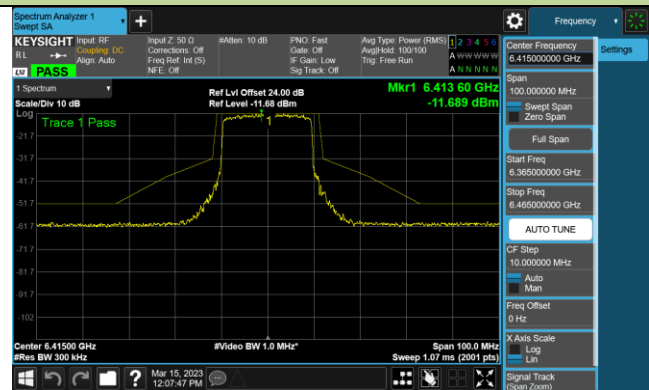

Channel 175 (6985MHz)

802.11ax-HE20 - Ant 2 (Nss = 2)

Channel 1 (5955MHz)

Channel 33 (6115MHz)

Channel 93 (6415MHz)

Channel 97 (6435MHz)

Channel 105 (6475MHz)

Channel 113 (6515MHz)

Channel 117 (6535MHz)

Channel 149 (6695MHz)

802.11ax-HE20 - Ant 2 (Nss = 2)

Channel 181 (6855MHz)

Channel 185 (6875MHz)

Channel 189 (6895MHz)

Channel 213 (7015MHz)

Channel 233 (7115MHz)