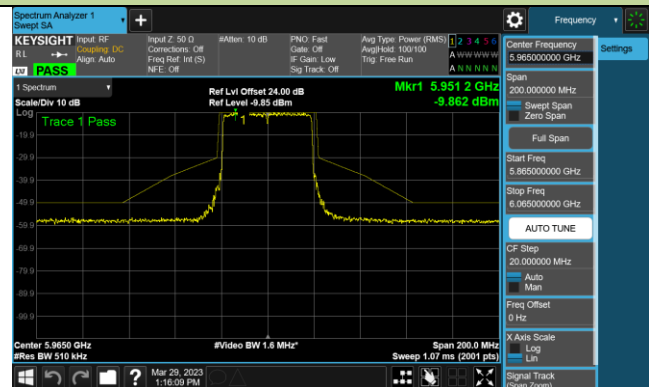

802.11ax-HE40 - Ant 2 (Nss = 2)

Channel 3 (5965MHz)