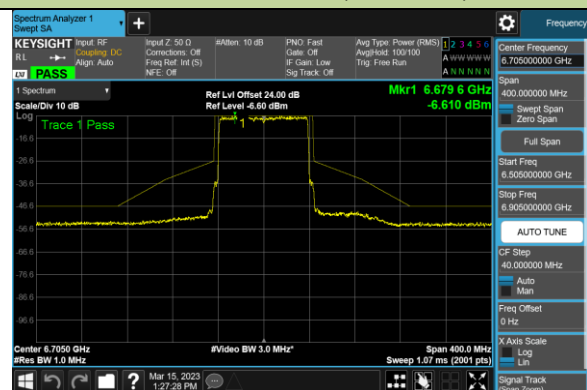

Channel 147 (6685MHz)

802.11ax-HE40 - Ant 2 (Nss = 2)

Channel 179 (6845MHz)

Channel 187 (6885MHz)

Channel 195 (6925MHz)

Channel 211 (7005MHz)

Channel 211 (7085MHz)

802.11ax-HE80 - Ant 2 (Nss = 2)

Channel 7 (5985MHz)

Channel 39 (6145MHz)

Channel 87 (6385MHz)

Channel 103 (6465MHz)

Channel 119 (6545MHz)

Channel 135 (6625MHz)

Channel 151 (6705MHz)

Channel 183 (6865MHz)

802.11ax-HE80 - Ant 2 (Nss = 2)

Channel 199 (6945MHz)

Channel 215 (7025MHz)