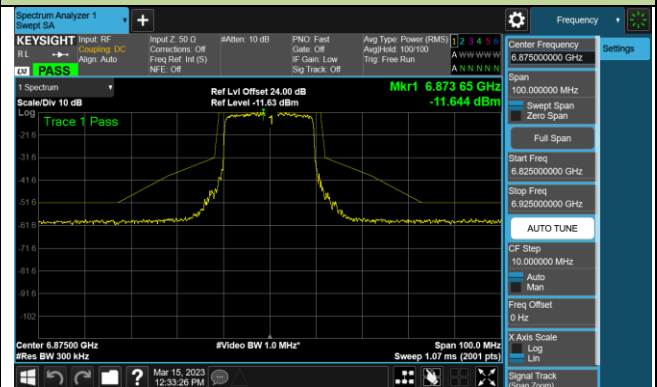

Channel 117 (6535MHz)

Channel 149 (6695MHz)

802.11ax-HE20 - Ant 2 (Nss = 2)

Channel 181 (6855MHz)

Channel 185 (6875MHz)

Channel 189 (6895MHz)

Channel 213 (7015MHz)

Channel 233 (7115MHz)