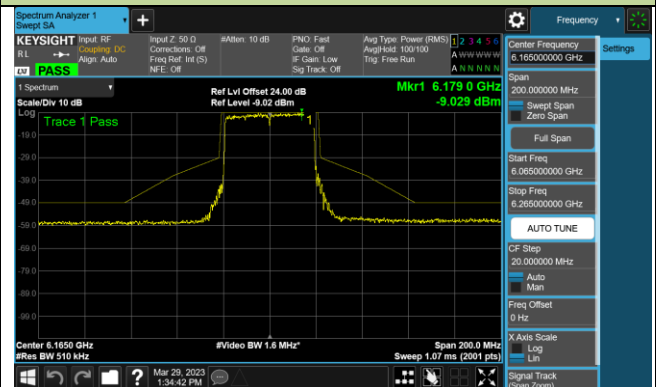

Channel 149 (6695MHz)

802.11ax-HE20 - Ant 1 (Nss = 2)

Channel 181 (6855MHz)

Channel 185 (6875MHz)

Channel 189 (6895MHz)

Channel 213 (7015MHz)

Channel 233 (7115MHz)

802.11ax-HE40 - Ant 1 (Nss = 2)

Channel 3 (5965MHz)

Channel 43 (6165MHz)

Channel 91 (6405MHz)

Channel 99 (6445MHz)

Channel 107 (6485MHz)

Channel 115 (6525MHz)

Channel 123 (6565MHz)

Channel 147 (6685MHz)