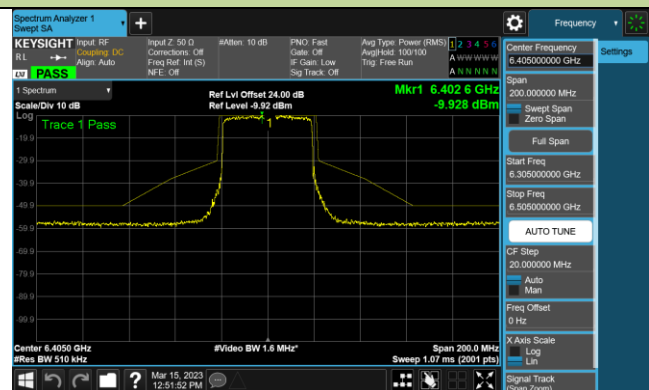

Channel 149 (6695MHz)

802.11ax-HE20 - Ant 1 (Nss = 2)

Channel 181 (6855MHz)

Channel 185 (6875MHz)

Channel 189 (6895MHz)

Channel 213 (7015MHz)

Channel 233 (7115MHz)

802.11ax-HE40 - Ant 1 (Nss = 2)

Channel 3 (5965MHz)

Channel 43 (6165MHz)

Channel 91 (6405MHz)

Channel 99 (6445MHz)

Channel 107 (6485MHz)

Channel 115 (6525MHz)

Channel 123 (6565MHz)

Channel 147 (6685MHz)