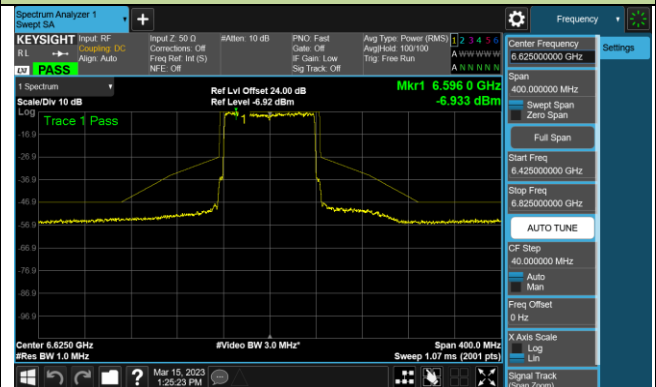

Channel 39 (6145MHz)

Channel 87 (6385MHz)

Channel 103 (6465MHz)

Channel 119 (6545MHz)

Channel 135 (6625MHz)

Channel 151 (6705MHz)

Channel 183 (6865MHz)

802.11ax-HE80 - Ant 1 (Nss = 2)

Channel 199 (6945MHz)

Channel 215 (7025MHz)

802.11ax-HE160 - Ant 1 (Nss = 2)

Channel 15 (6025MHz)

Channel 79 (6345MHz)

Channel 111 (6505MHz)

Channel 143 (6665MHz)

Channel 175 (6825MHz)