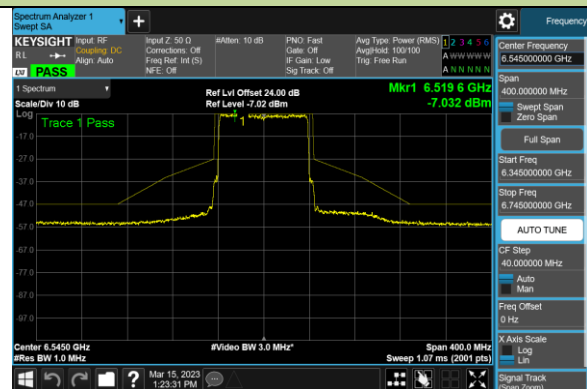

Channel 7 (5985MHz)

Channel 39 (6145MHz)

Channel 87 (6385MHz)

Channel 103 (6465MHz)

Channel 119 (6545MHz)

Channel 135 (6625MHz)

Channel 151 (6705MHz)

Channel 183 (6865MHz)

802.11ax-HE80 - Ant 2 (Nss = 2)

Channel 199 (6945MHz)

Channel 215 (7025MHz)