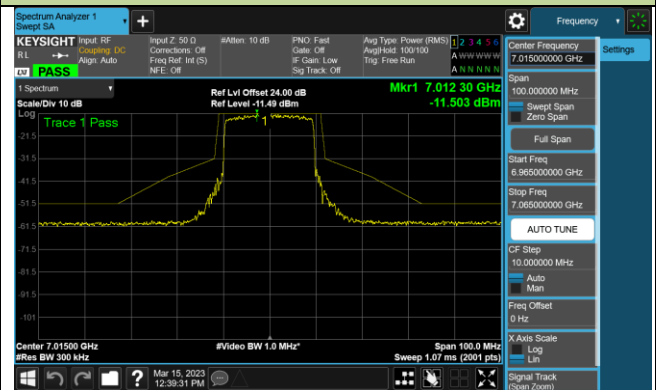

Channel 149 (6695MHz)

802.11ax-HE20 - Ant 1 (Nss = 2)

Channel 181 (6855MHz)

Channel 185 (6875MHz)

Channel 189 (6895MHz)

Channel 213 (7015MHz)

Channel 233 (7115MHz)

802.11ax-HE40 - Ant 1 (Nss = 2)

Channel 3 (5965MHz)

Channel 43 (6165MHz)

Channel 91 (6405MHz)

Channel 99 (6445MHz)

Channel 107 (6485MHz)

Channel 115 (6525MHz)

Channel 123 (6565MHz)

Channel 147 (6685MHz)