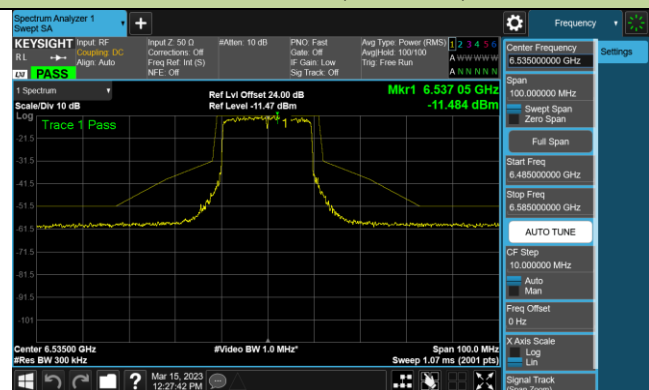

802.11ax-HE20 - Ant 1 (Nss = 2)

Channel 1 (5955MHz)

Channel 33 (6115MHz)

Channel 93 (6415MHz)

Channel 97 (6435MHz)

Channel 105 (6475MHz)

Channel 113 (6515MHz)

Channel 117 (6535MHz)

Channel 149 (6695MHz)

802.11ax-HE20 - Ant 1 (Nss = 2)

Channel 181 (6855MHz)

Channel 185 (6875MHz)

Channel 189 (6895MHz)

Channel 213 (7015MHz)

Channel 233 (7115MHz)

802.11ax-HE40 - Ant 1 (Nss = 2)