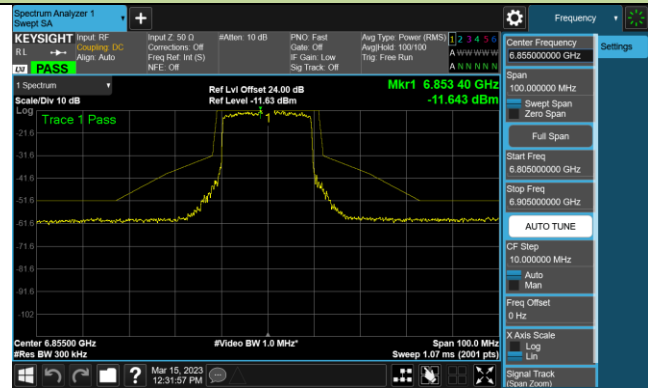

802.11ax-HE20 - Ant 1 (Nss = 2)

Channel 1 (5955MHz)

Channel 33 (6115MHz)

Channel 93 (6415MHz)

Channel 97 (6435MHz)

Channel 105 (6475MHz)

Channel 113 (6515MHz)

Channel 117 (6535MHz)

Channel 149 (6695MHz)

802.11ax-HE20 - Ant 1 (Nss = 2)

Channel 181 (6855MHz)

Channel 185 (6875MHz)

Channel 189 (6895MHz)

Channel 213 (7015MHz)

Channel 233 (7115MHz)

802.11ax-HE40 - Ant 1 (Nss = 2)