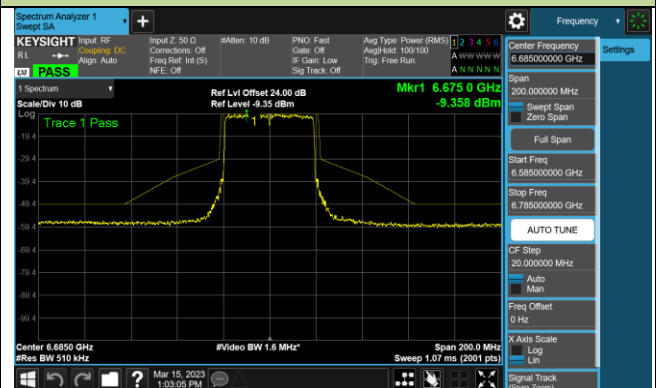

Channel 117 (6535MHz)

Channel 149 (6695MHz)

802.11ax-HE20 - Ant 2 (Nss = 2)

Channel 181 (6855MHz)

Channel 185 (6875MHz)

Channel 189 (6895MHz)

Channel 213 (7015MHz)

Channel 233 (7115MHz)

802.11ax-HE40 - Ant 2 (Nss = 2)

Channel 3 (5965MHz)

Channel 43 (6165MHz)

Channel 91 (6405MHz)

Channel 99 (6445MHz)

Channel 107 (6485MHz)

Channel 115 (6525MHz)

Channel 123 (6565MHz)

Channel 147 (6685MHz)

802.11ax-HE40 - Ant 2 (Nss = 2)

Channel 179 (6845MHz)

Channel 187 (6885MHz)

Channel 195 (6925MHz)

Channel 211 (7005MHz)

Channel 211 (7085MHz)

802.11ax-HE80 - Ant 2 (Nss = 2)