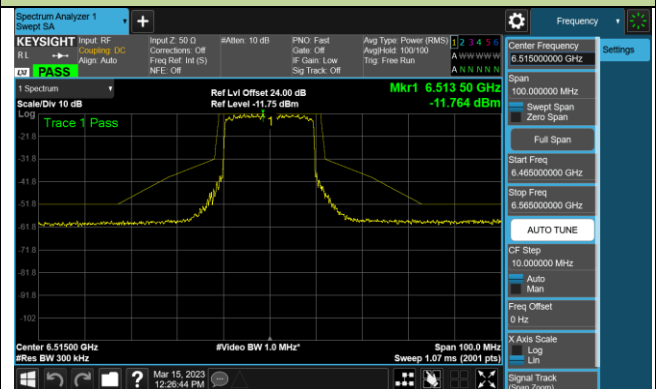

802.11ax-HE20 - Ant 1 (Nss = 2)

Channel 1 (5955MHz)

Channel 33 (6115MHz)

Channel 93 (6415MHz)

Channel 97 (6435MHz)

Channel 105 (6475MHz)

Channel 113 (6515MHz)

Channel 117 (6535MHz)

Channel 149 (6695MHz)

802.11ax-HE20 - Ant 1 (Nss = 2)

Channel 181 (6855MHz)

Channel 185 (6875MHz)

Channel 189 (6895MHz)

Channel 213 (7015MHz)

Channel 233 (7115MHz)

802.11ax-HE40 - Ant 1 (Nss = 2)