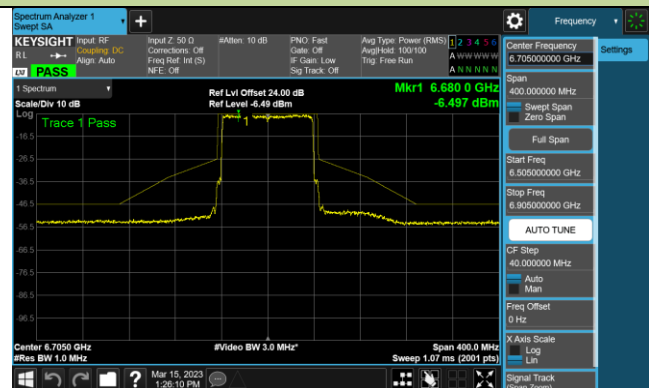

Channel 39 (6145MHz)

Channel 87 (6385MHz)

Channel 103 (6465MHz)

Channel 119 (6545MHz)

Channel 135 (6625MHz)

Channel 151 (6705MHz)

Channel 183 (6865MHz)

802.11ax-HE80 - Ant 1 (Nss = 2)

Channel 199 (6945MHz)

Channel 215 (7025MHz)

802.11ax-HE160 - Ant 1 (Nss = 2)

Channel 15 (6025MHz)

Channel 79 (6345MHz)

Channel 111 (6505MHz)

Channel 143 (6665MHz)

Channel 175 (6825MHz)