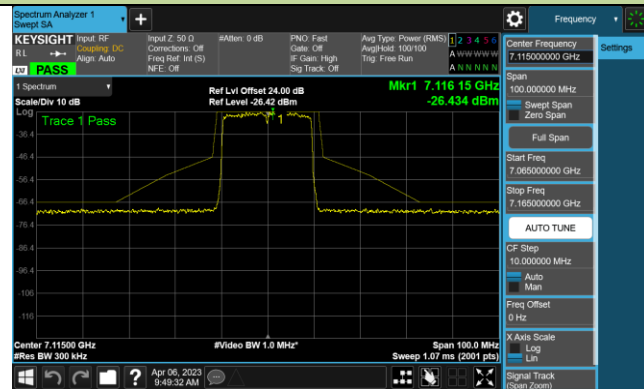

Channel 117 (6535MHz)

Channel 149 (6695MHz)

802.11ax-HE20 - Ant 2 (Nss = 2)

Channel 181 (6855MHz)

Channel 185 (6875MHz)

Channel 189 (6895MHz)

Channel 213 (7015MHz)

Channel 233 (7115MHz)