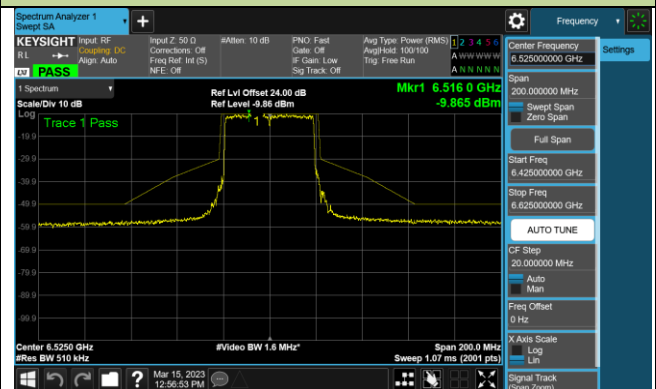

Channel 3 (5965MHz)

Channel 43 (6165MHz)

Channel 91 (6405MHz)

Channel 99 (6445MHz)

Channel 107 (6485MHz)

Channel 115 (6525MHz)

Channel 123 (6565MHz)

Channel 147 (6685MHz)

802.11ax-HE40 - Ant 1 (Nss = 2)

Channel 179 (6845MHz)

Channel 187 (6885MHz)

Channel 195 (6925MHz)

Channel 211 (7005MHz)

Channel 227 (7085MHz)

802.11ax-HE80 - Ant 1 (Nss = 2)

Channel 7 (5985MHz)