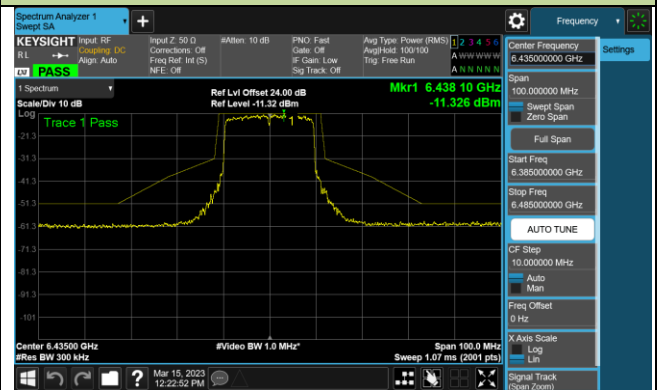

Channel 175 (6985MHz)

802.11ax-HE20 - Ant 2 (Nss = 2)

Channel 1 (5955MHz)

Channel 33 (6115MHz)

Channel 93 (6415MHz)

Channel 97 (6435MHz)

Channel 105 (6475MHz)

Channel 113 (6515MHz)

Channel 117 (6535MHz)

Channel 149 (6695MHz)

802.11ax-HE20 - Ant 2 (Nss = 2)

Channel 181 (6855MHz)

Channel 185 (6875MHz)

Channel 189 (6895MHz)

Channel 213 (7015MHz)

Channel 233 (7115MHz)