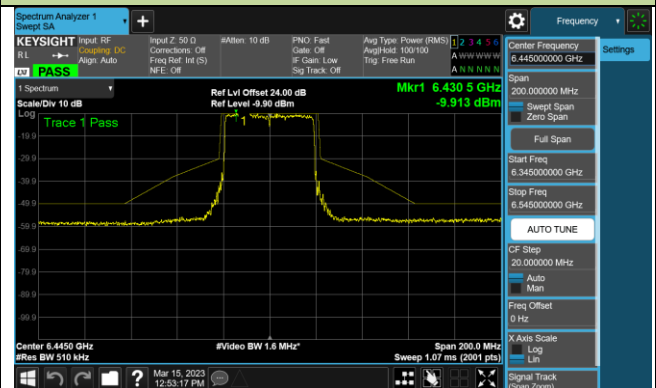

Channel 117 (6535MHz)

Channel 149 (6695MHz)

802.11ax-HE20 - Ant 2 (Nss = 2)

Channel 181 (6855MHz)

Channel 185 (6875MHz)

Channel 189 (6895MHz)

Channel 213 (7015MHz)

Channel 233 (7115MHz)

802.11ax-HE40 - Ant 2 (Nss = 2)

Channel 3 (5965MHz)

Channel 43 (6165MHz)

Channel 91 (6405MHz)

Channel 99 (6445MHz)

Channel 107 (6485MHz)

Channel 115 (6525MHz)

Channel 123 (6565MHz)

Channel 147 (6685MHz)

802.11ax-HE40 - Ant 2 (Nss = 2)

Channel 179 (6845MHz)

Channel 187 (6885MHz)

Channel 195 (6925MHz)

Channel 211 (7005MHz)

Channel 211 (7085MHz)

802.11ax-HE80 - Ant 2 (Nss = 2)