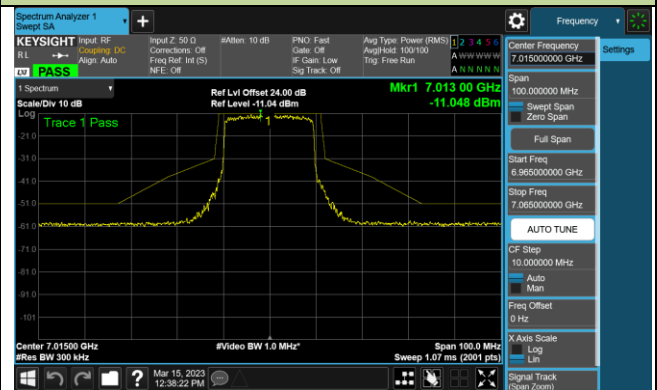

Channel 117 (6535MHz)

Channel 149 (6695MHz)

802.11ax-HE20 - Ant 2 (Nss = 2)

Channel 181 (6855MHz)

Channel 185 (6875MHz)

Channel 189 (6895MHz)

Channel 213 (7015MHz)

Channel 233 (7115MHz)