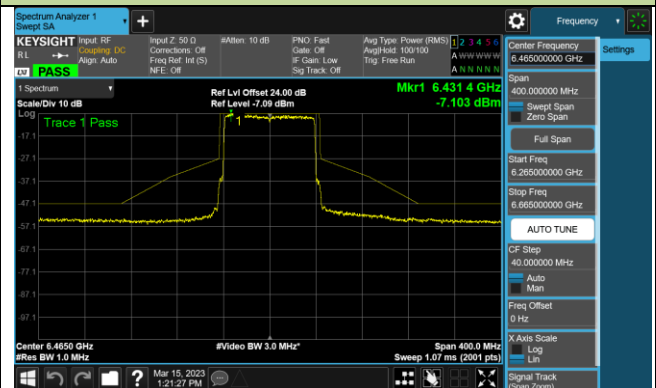

802.11ax-HE40 - Ant 1 (Nss = 2)

Channel 179 (6845MHz)

Channel 187 (6885MHz)

Channel 195 (6925MHz)

Channel 211 (7005MHz)

Channel 227 (7085MHz)

802.11ax-HE80 - Ant 1 (Nss = 2)

Channel 7 (5985MHz)

Channel 39 (6145MHz)

Channel 87 (6385MHz)

Channel 103 (6465MHz)

Channel 119 (6545MHz)

Channel 135 (6625MHz)

Channel 151 (6705MHz)

Channel 183 (6865MHz)

802.11ax-HE80 - Ant 1 (Nss = 2)