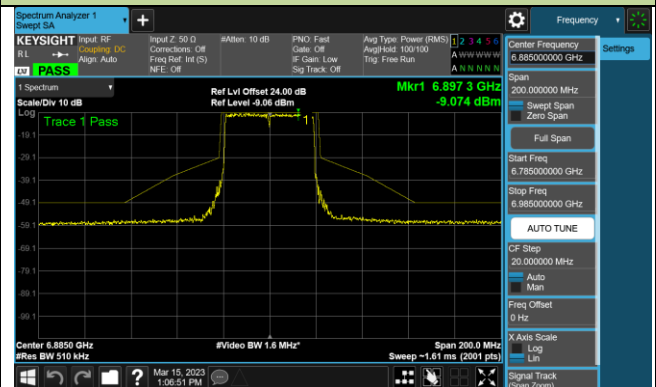

Channel 147 (6685MHz)

802.11ax-HE40 - Ant 2 (Nss = 2)

Channel 179 (6845MHz)

Channel 187 (6885MHz)

Channel 195 (6925MHz)

Channel 211 (7005MHz)

Channel 211 (7085MHz)

802.11ax-HE80 - Ant 2 (Nss = 2)