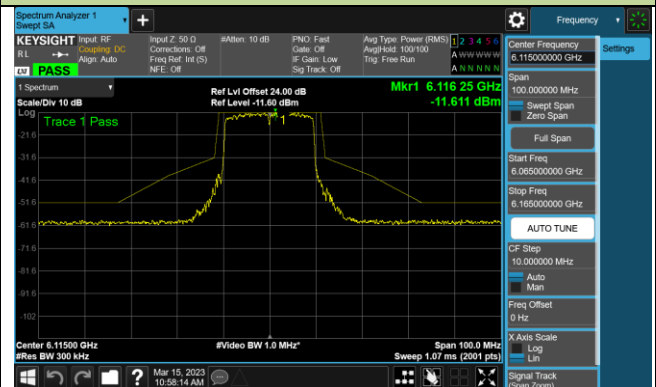

802.11ax-HE20 - Ant 1 (Nss = 2)

Channel 1 (5955MHz)

Channel 33 (6115MHz)

Channel 93 (6415MHz)

Channel 97 (6435MHz)

Channel 105 (6475MHz)

Channel 113 (6515MHz)

Channel 117 (6535MHz)

Channel 149 (6695MHz)

802.11ax-HE20 - Ant 1 (Nss = 2)

Channel 181 (6855MHz)

Channel 185 (6875MHz)

Channel 189 (6895MHz)

Channel 213 (7015MHz)

Channel 233 (7115MHz)

802.11ax-HE40 - Ant 1 (Nss = 2)