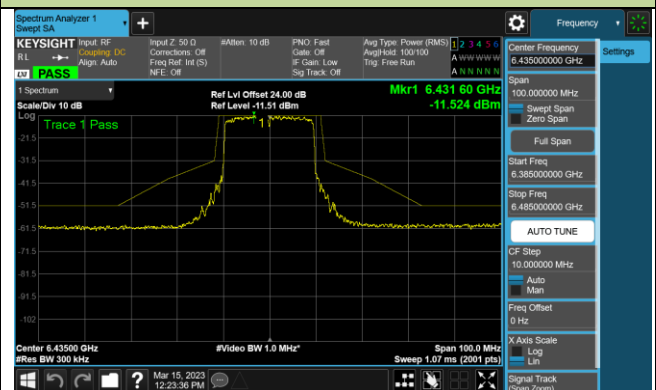

802.11ax-HE20 - Ant 1 (Nss = 2)

Channel 1 (5955MHz)

Channel 33 (6115MHz)

Channel 93 (6415MHz)

Channel 97 (6435MHz)

Channel 105 (6475MHz)

Channel 113 (6515MHz)

Channel 117 (6535MHz)

Channel 149 (6695MHz)

802.11ax-HE20 - Ant 1 (Nss = 2)

Channel 181 (6855MHz)

Channel 185 (6875MHz)

Channel 189 (6895MHz)

Channel 213 (7015MHz)

Channel 233 (7115MHz)

802.11ax-HE40 - Ant 1 (Nss = 2)