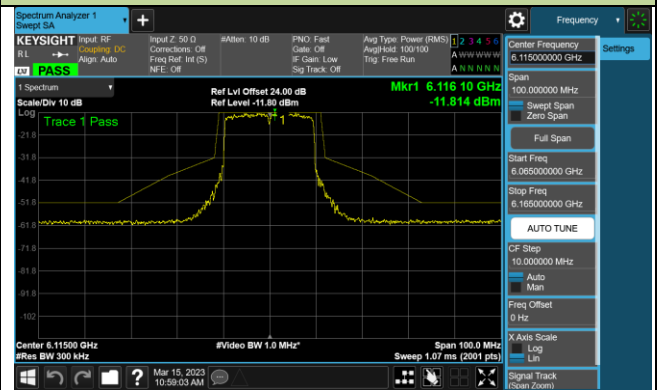

Channel 175 (6985MHz)

802.11ax-HE20 - Ant 2 (Nss = 2)

Channel 1 (5955MHz)

Channel 33 (6115MHz)

Channel 93 (6415MHz)

Channel 97 (6435MHz)

Channel 105 (6475MHz)

Channel 113 (6515MHz)

Channel 117 (6535MHz)

Channel 149 (6695MHz)

802.11ax-HE20 - Ant 2 (Nss = 2)

Channel 181 (6855MHz)

Channel 185 (6875MHz)

Channel 189 (6895MHz)

Channel 213 (7015MHz)

Channel 233 (7115MHz)