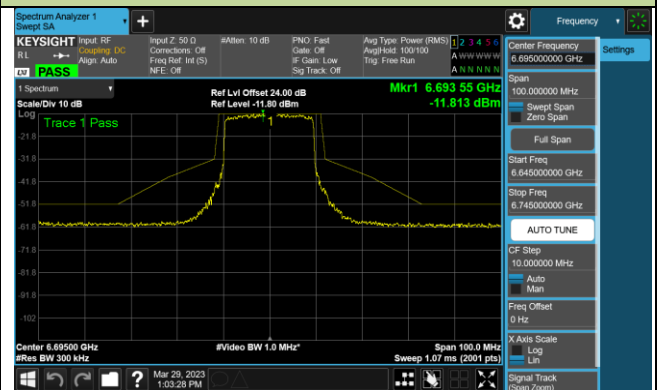

Channel 175 (6985MHz)

802.11ax-HE20 - Ant 2 (Nss = 2)

Channel 1 (5955MHz)

Channel 33 (6115MHz)

Channel 93 (6415MHz)

Channel 97 (6435MHz)

Channel 105 (6475MHz)

Channel 113 (6515MHz)

Channel 117 (6535MHz)

Channel 149 (6695MHz)

802.11ax-HE20 - Ant 2 (Nss = 2)

Channel 181 (6855MHz)

Channel 185 (6875MHz)

Channel 189 (6895MHz)

Channel 213 (7015MHz)

Channel 233 (7115MHz)