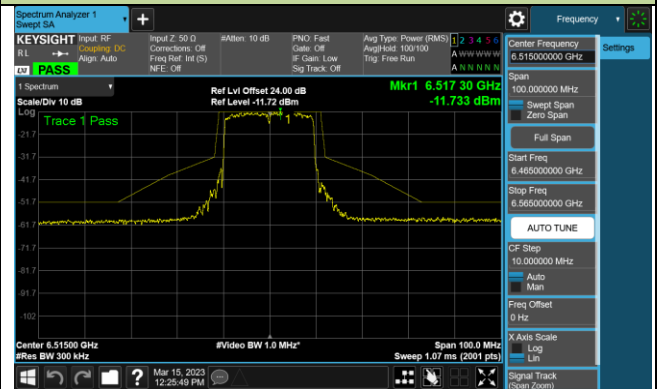

Channel 175 (6985MHz)

802.11ax-HE20 - Ant 2 (Nss = 2)

Channel 1 (5955MHz)

Channel 33 (6115MHz)

Channel 93 (6415MHz)

Channel 97 (6435MHz)

Channel 105 (6475MHz)

Channel 113 (6515MHz)

Channel 117 (6535MHz)

Channel 149 (6695MHz)

802.11ax-HE20 - Ant 2 (Nss = 2)

Channel 181 (6855MHz)

Channel 185 (6875MHz)

Channel 189 (6895MHz)

Channel 213 (7015MHz)

Channel 233 (7115MHz)