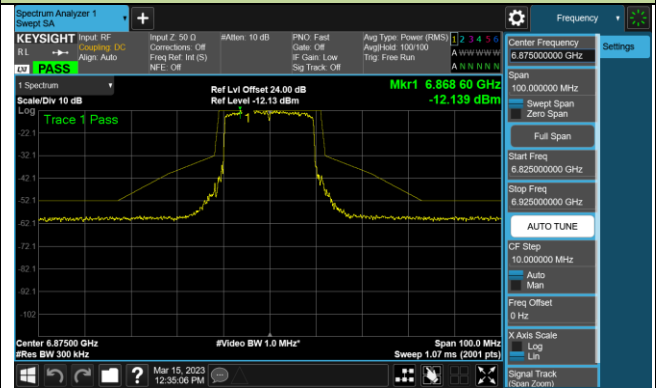

Channel 149 (6695MHz)

802.11ax-HE20 - Ant 1 (Nss = 2)

Channel 181 (6855MHz)

Channel 185 (6875MHz)

Channel 189 (6895MHz)

Channel 213 (7015MHz)

Channel 233 (7115MHz)

802.11ax-HE40 - Ant 1 (Nss = 2)