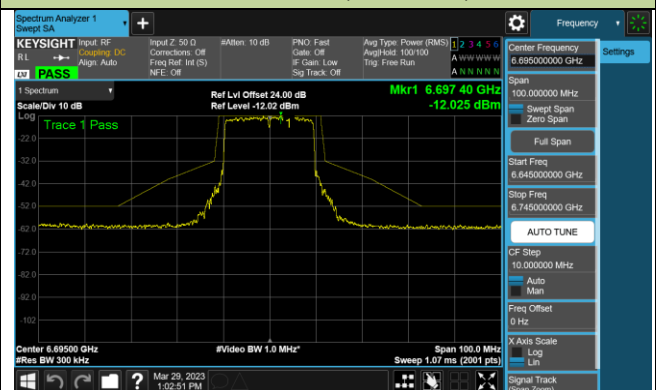

802.11ax-HE20 - Ant 1 (Nss = 2)

Channel 1 (5955MHz)

Channel 33 (6115MHz)

Channel 93 (6415MHz)

Channel 97 (6435MHz)

Channel 105 (6475MHz)

Channel 113 (6515MHz)

Channel 117 (6535MHz)

Channel 149 (6695MHz)

802.11ax-HE20 - Ant 1 (Nss = 2)

Channel 181 (6855MHz)

Channel 185 (6875MHz)

Channel 189 (6895MHz)

Channel 213 (7015MHz)

Channel 233 (7115MHz)

802.11ax-HE40 - Ant 1 (Nss = 2)