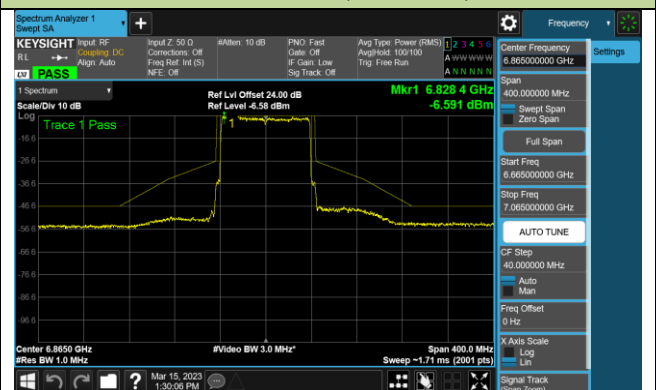

Channel 7 (5985MHz)

Channel 39 (6145MHz)

Channel 87 (6385MHz)

Channel 103 (6465MHz)

Channel 119 (6545MHz)

Channel 135 (6625MHz)

Channel 151 (6705MHz)

Channel 183 (6865MHz)

802.11ax-HE80 - Ant 2 (Nss = 2)

Channel 199 (6945MHz)

Channel 215 (7025MHz)