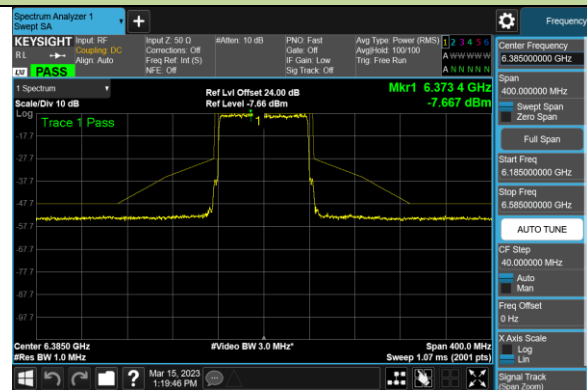

Channel 87 (6385MHz)