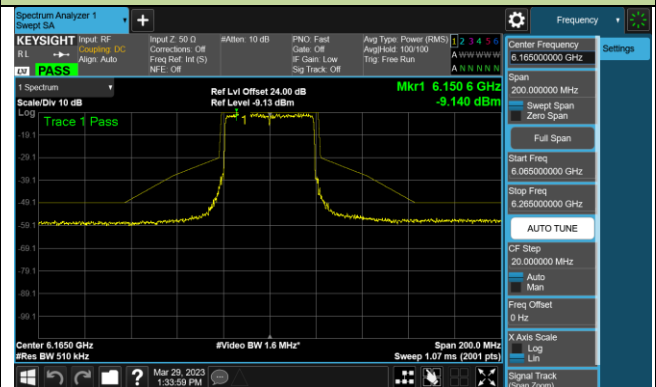

Channel 43 (6165MHz)