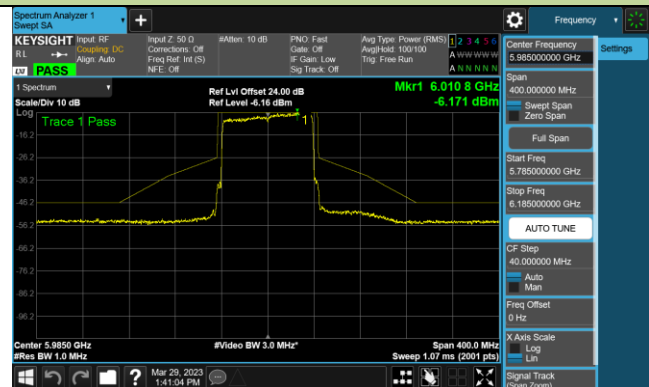

802.11ax-HE40 - Ant 1 (Nss = 2)

Channel 179 (6845MHz)

Channel 187 (6885MHz)

Channel 195 (6925MHz)

Channel 211 (7005MHz)

Channel 227 (7085MHz)

802.11ax-HE80 - Ant 1 (Nss = 2)

Channel 7 (5985MHz)

Channel 39 (6145MHz)

Channel 87 (6385MHz)

Channel 103 (6465MHz)

Channel 119 (6545MHz)

Channel 135 (6625MHz)

Channel 151 (6705MHz)

Channel 183 (6865MHz)

802.11ax-HE80 - Ant 1 (Nss = 2)