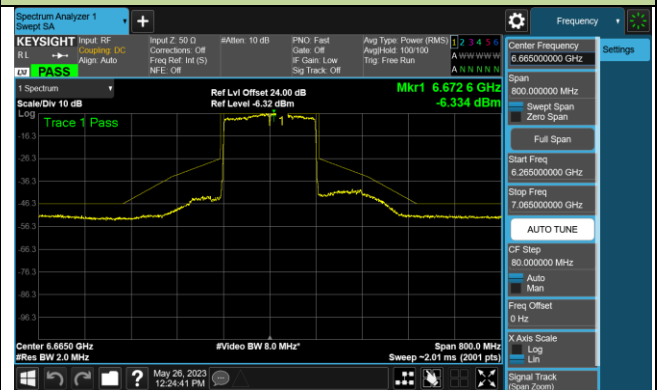

Channel 39 (6145MHz)

Channel 87 (6385MHz)

Channel 103 (6465MHz)

Channel 119 (6545MHz)

Channel 135 (6625MHz)

Channel 151 (6705MHz)

Channel 183 (6865MHz)

802.11ax-HE80 - Ant 1 (Nss = 2)

Channel 199 (6945MHz)

Channel 215 (7025MHz)

802.11ax-HE160 - Ant 1 (Nss = 2)

Channel 15 (6025MHz)

Channel 79 (6345MHz)

Channel 111 (6505MHz)

Channel 143 (6665MHz)

Channel 175 (6825MHz)

Channel 175 (6985MHz)

802.11ax-HE20 - Ant 2 (Nss = 2)

Channel 1 (5955MHz)

Channel 33 (6115MHz)

Channel 93 (6415MHz)

Channel 97 (6435MHz)

Channel 105 (6475MHz)

Channel 113 (6515MHz)