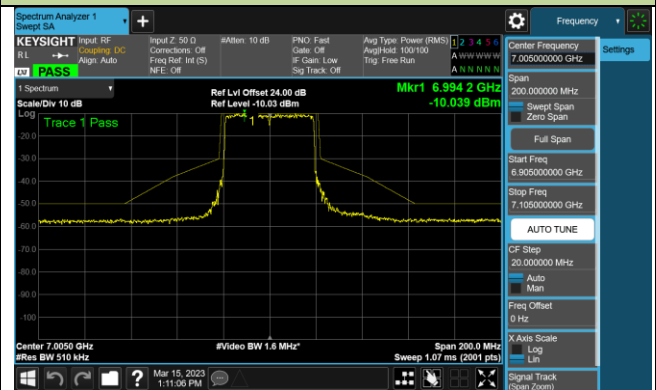

802.11ax-HE40 - Ant 1 (Nss = 2)

Channel 179 (6845MHz)

Channel 187 (6885MHz)

Channel 195 (6925MHz)

Channel 211 (7005MHz)

Channel 227 (7085MHz)

802.11ax-HE80 - Ant 1 (Nss = 2)

Channel 7 (5985MHz)

Channel 39 (6145MHz)

Channel 87 (6385MHz)

Channel 103 (6465MHz)

Channel 119 (6545MHz)

Channel 135 (6625MHz)

Channel 151 (6705MHz)

Channel 183 (6865MHz)

802.11ax-HE80 - Ant 1 (Nss = 2)