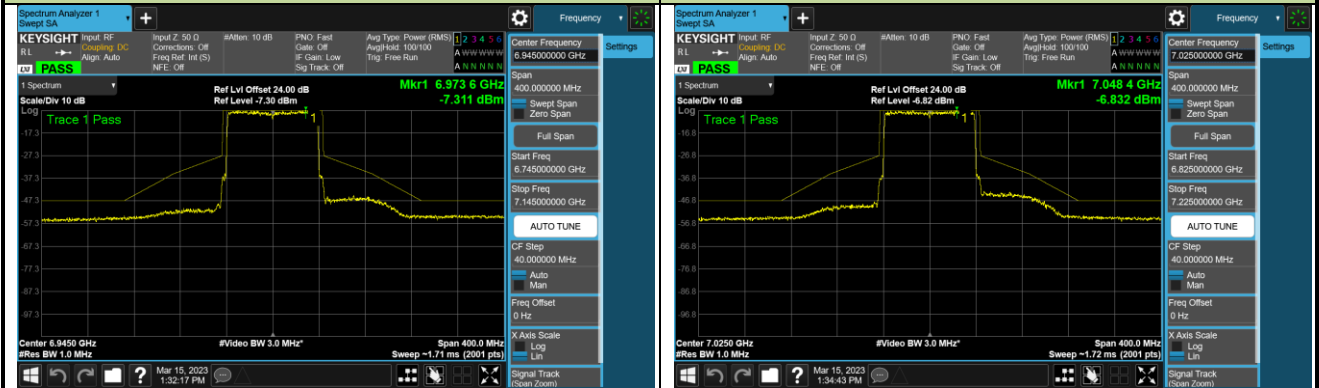

Channel 39 (6145MHz)

Channel 87 (6385MHz)

Channel 103 (6465MHz)

Channel 119 (6545MHz)

Channel 135 (6625MHz)

Channel 151 (6705MHz)

Channel 183 (6865MHz)

802.11ax-HE80 - Ant 1 (Nss = 2)

Channel 199 (6945MHz)

Channel 215 (7025MHz)

802.11ax-HE160 - Ant 1 (Nss = 2)

Channel 15 (6025MHz)

Channel 79 (6345MHz)

Channel 111 (6505MHz)

Channel 143 (6665MHz)

Channel 175 (6825MHz)