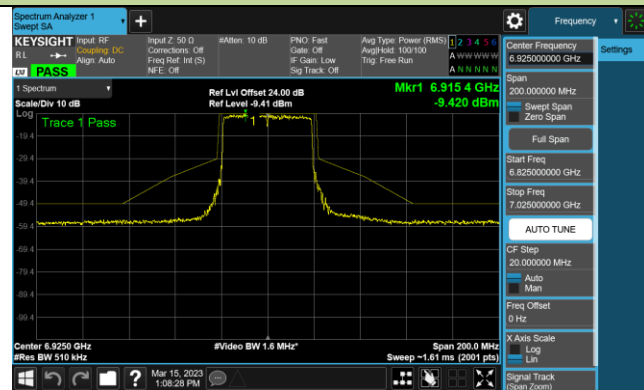

802.11ax-HE40 - Ant 1 (Nss = 2)

Channel 179 (6845MHz)

Channel 187 (6885MHz)

Channel 195 (6925MHz)

Channel 211 (7005MHz)

Channel 227 (7085MHz)

802.11ax-HE80 - Ant 1 (Nss = 2)

Channel 7 (5985MHz)

Channel 39 (6145MHz)

Channel 87 (6385MHz)

Channel 103 (6465MHz)

Channel 119 (6545MHz)

Channel 135 (6625MHz)

Channel 151 (6705MHz)

Channel 183 (6865MHz)

802.11ax-HE80 - Ant 1 (Nss = 2)