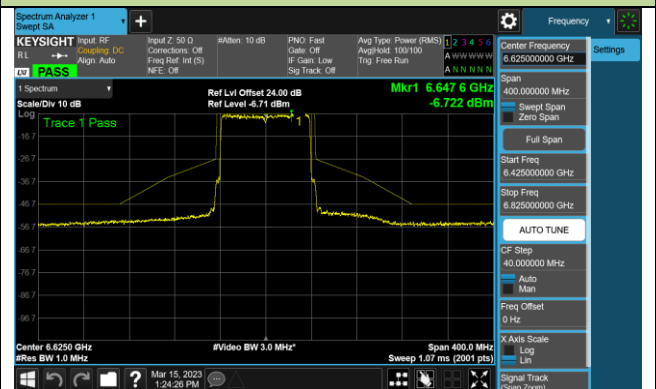

Channel 147 (6685MHz)

802.11ax-HE40 - Ant 2 (Nss = 2)

Channel 179 (6845MHz)

Channel 187 (6885MHz)

Channel 195 (6925MHz)

Channel 211 (7005MHz)

Channel 211 (7085MHz)

802.11ax-HE80 - Ant 2 (Nss = 2)

Channel 7 (5985MHz)

Channel 39 (6145MHz)

Channel 87 (6385MHz)

Channel 103 (6465MHz)

Channel 119 (6545MHz)

Channel 135 (6625MHz)

Channel 151 (6705MHz)

Channel 183 (6865MHz)

802.11ax-HE80 - Ant 2 (Nss = 2)

Channel 199 (6945MHz)

Channel 215 (7025MHz)