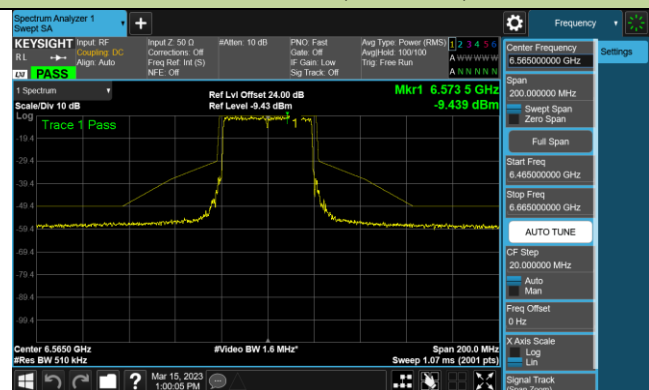

Channel 3 (5965MHz)

Channel 43 (6165MHz)

Channel 91 (6405MHz)

Channel 99 (6445MHz)

Channel 107 (6485MHz)

Channel 115 (6525MHz)

Channel 123 (6565MHz)

Channel 147 (6685MHz)

802.11ax-HE40 - Ant 1 (Nss = 2)

Channel 179 (6845MHz)

Channel 187 (6885MHz)

Channel 195 (6925MHz)

Channel 211 (7005MHz)

Channel 227 (7085MHz)

802.11ax-HE80 - Ant 1 (Nss = 2)

Channel 7 (5985MHz)