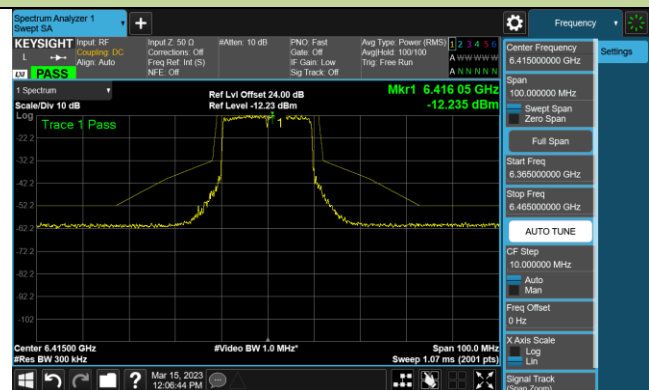

802.11ax-HE20 - Ant 1 (Nss = 2)

Channel 1 (5955MHz)

Channel 33 (6115MHz)

Channel 93 (6415MHz)

Channel 97 (6435MHz)

Channel 105 (6475MHz)

Channel 113 (6515MHz)

Channel 117 (6535MHz)

Channel 149 (6695MHz)

802.11ax-HE20 - Ant 1 (Nss = 2)

Channel 181 (6855MHz)

Channel 185 (6875MHz)

Channel 189 (6895MHz)

Channel 213 (7015MHz)

Channel 233 (7115MHz)

802.11ax-HE40 - Ant 1 (Nss = 2)