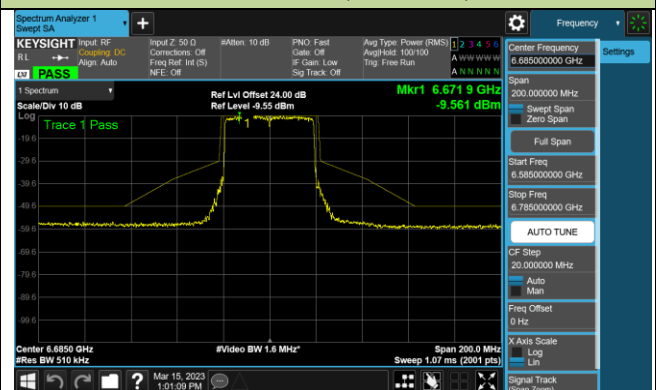

Channel 3 (5965MHz)

Channel 43 (6165MHz)

Channel 91 (6405MHz)

Channel 99 (6445MHz)

Channel 107 (6485MHz)

Channel 115 (6525MHz)

Channel 123 (6565MHz)

Channel 147 (6685MHz)

802.11ax-HE40 - Ant 1 (Nss = 2)

Channel 179 (6845MHz)

Channel 187 (6885MHz)

Channel 195 (6925MHz)

Channel 211 (7005MHz)

Channel 227 (7085MHz)

802.11ax-HE80 - Ant 1 (Nss = 2)

Channel 7 (5985MHz)