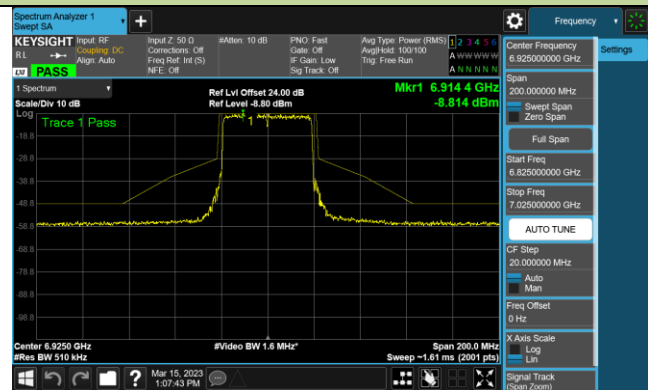

Channel 147 (6685MHz)

802.11ax-HE40 - Ant 2 (Nss = 2)

Channel 179 (6845MHz)

Channel 187 (6885MHz)

Channel 195 (6925MHz)

Channel 211 (7005MHz)

Channel 211 (7085MHz)

802.11ax-HE80 - Ant 2 (Nss = 2)