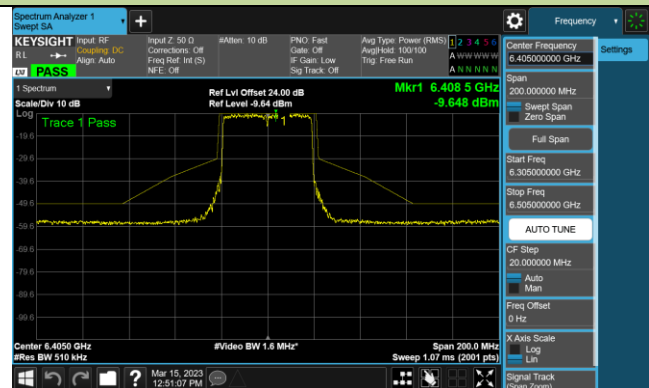

Channel 117 (6535MHz)

Channel 149 (6695MHz)

802.11ax-HE20 - Ant 2 (Nss = 2)

Channel 181 (6855MHz)

Channel 185 (6875MHz)

Channel 189 (6895MHz)

Channel 213 (7015MHz)

Channel 233 (7115MHz)

802.11ax-HE40 - Ant 2 (Nss = 2)

Channel 3 (5965MHz)

Channel 43 (6165MHz)

Channel 91 (6405MHz)

Channel 99 (6445MHz)

Channel 107 (6485MHz)

Channel 115 (6525MHz)

Channel 123 (6565MHz)

Channel 147 (6685MHz)

802.11ax-HE40 - Ant 2 (Nss = 2)

Channel 179 (6845MHz)

Channel 187 (6885MHz)

Channel 195 (6925MHz)

Channel 211 (7005MHz)

Channel 211 (7085MHz)

802.11ax-HE80 - Ant 2 (Nss = 2)