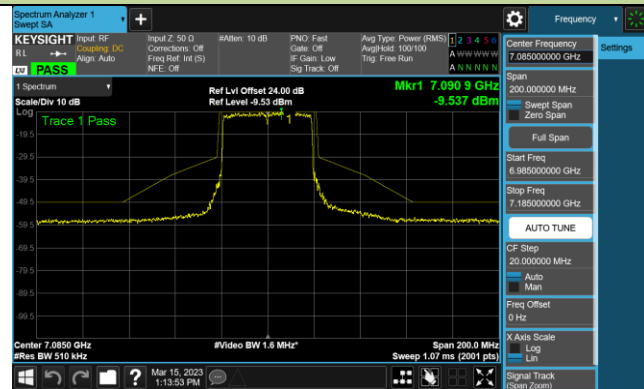

802.11ax-HE40 - Ant 1 (Nss = 2)

Channel 179 (6845MHz)

Channel 187 (6885MHz)

Channel 195 (6925MHz)

Channel 211 (7005MHz)

Channel 227 (7085MHz)

802.11ax-HE80 - Ant 1 (Nss = 2)

Channel 7 (5985MHz)

Channel 39 (6145MHz)

Channel 87 (6385MHz)

Channel 103 (6465MHz)

Channel 119 (6545MHz)

Channel 135 (6625MHz)

Channel 151 (6705MHz)

Channel 183 (6865MHz)

802.11ax-HE80 - Ant 1 (Nss = 2)