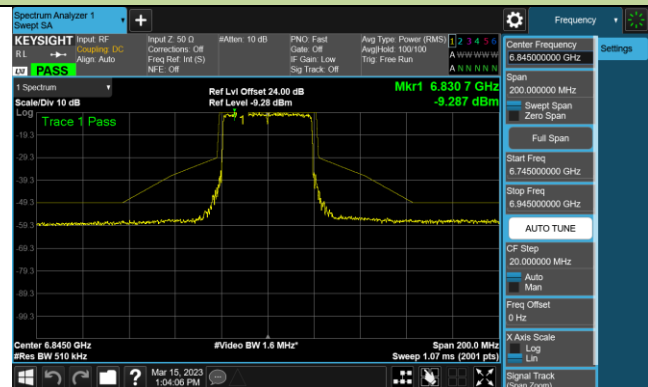

Channel 117 (6535MHz)

Channel 149 (6695MHz)

802.11ax-HE20 - Ant 2 (Nss = 2)

Channel 181 (6855MHz)

Channel 185 (6875MHz)

Channel 189 (6895MHz)

Channel 213 (7015MHz)

Channel 233 (7115MHz)

802.11ax-HE40 - Ant 2 (Nss = 2)

Channel 3 (5965MHz)

Channel 43 (6165MHz)

Channel 91 (6405MHz)

Channel 99 (6445MHz)

Channel 107 (6485MHz)

Channel 115 (6525MHz)

Channel 123 (6565MHz)

Channel 147 (6685MHz)

802.11ax-HE40 - Ant 2 (Nss = 2)

Channel 179 (6845MHz)

Channel 187 (6885MHz)

Channel 195 (6925MHz)

Channel 211 (7005MHz)

Channel 211 (7085MHz)

802.11ax-HE80 - Ant 2 (Nss = 2)