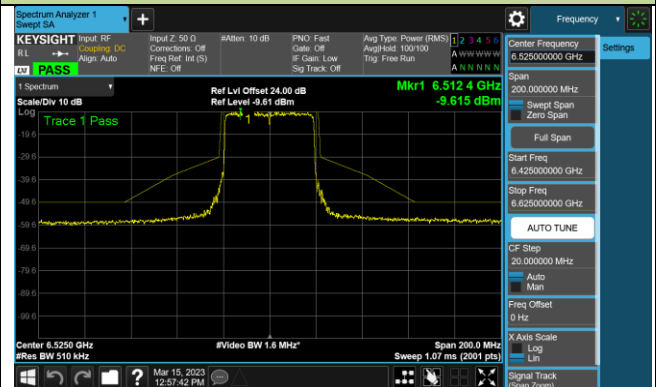

Channel 117 (6535MHz)

Channel 149 (6695MHz)

802.11ax-HE20 - Ant 2 (Nss = 2)

Channel 181 (6855MHz)

Channel 185 (6875MHz)

Channel 189 (6895MHz)

Channel 213 (7015MHz)

Channel 233 (7115MHz)

802.11ax-HE40 - Ant 2 (Nss = 2)

Channel 3 (5965MHz)

Channel 43 (6165MHz)

Channel 91 (6405MHz)

Channel 99 (6445MHz)

Channel 107 (6485MHz)

Channel 115 (6525MHz)

Channel 123 (6565MHz)

Channel 147 (6685MHz)

802.11ax-HE40 - Ant 2 (Nss = 2)

Channel 179 (6845MHz)

Channel 187 (6885MHz)

Channel 195 (6925MHz)

Channel 211 (7005MHz)

Channel 211 (7085MHz)

802.11ax-HE80 - Ant 2 (Nss = 2)