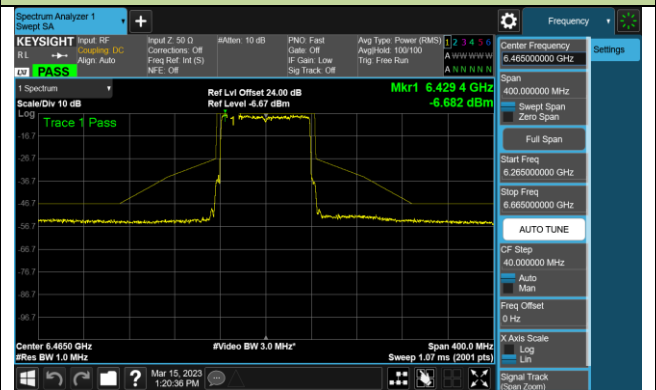

Channel 147 (6685MHz)

802.11ax-HE40 - Ant 2 (Nss = 2)

Channel 179 (6845MHz)

Channel 187 (6885MHz)

Channel 195 (6925MHz)

Channel 211 (7005MHz)

Channel 211 (7085MHz)

802.11ax-HE80 - Ant 2 (Nss = 2)

Channel 7 (5985MHz)

Channel 39 (6145MHz)

Channel 87 (6385MHz)

Channel 103 (6465MHz)

Channel 119 (6545MHz)

Channel 135 (6625MHz)

Channel 151 (6705MHz)

Channel 183 (6865MHz)

802.11ax-HE80 - Ant 2 (Nss = 2)

Channel 199 (6945MHz)

Channel 215 (7025MHz)