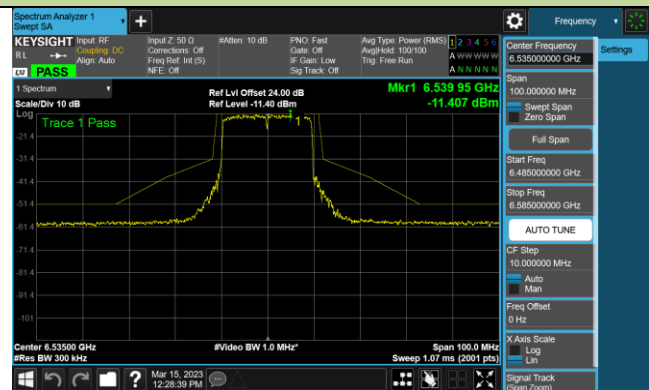

Channel 175 (6985MHz)

802.11ax-HE20 - Ant 2 (Nss = 2)

Channel 1 (5955MHz)

Channel 33 (6115MHz)

Channel 93 (6415MHz)

Channel 97 (6435MHz)

Channel 105 (6475MHz)

Channel 113 (6515MHz)

Channel 117 (6535MHz)

Channel 149 (6695MHz)

802.11ax-HE20 - Ant 2 (Nss = 2)

Channel 181 (6855MHz)

Channel 185 (6875MHz)

Channel 189 (6895MHz)

Channel 213 (7015MHz)

Channel 233 (7115MHz)