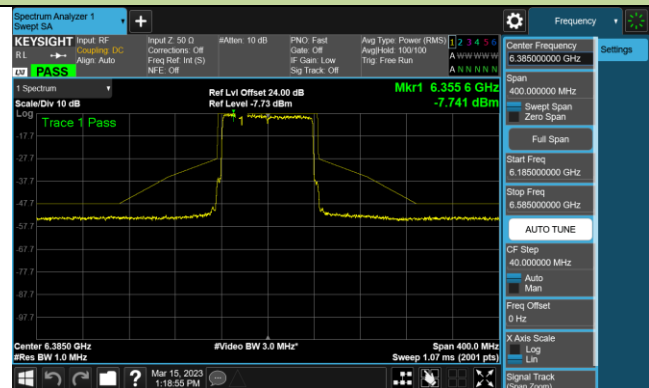

802.11ax-HE40 - Ant 1 (Nss = 2)

Channel 179 (6845MHz)

Channel 187 (6885MHz)

Channel 195 (6925MHz)

Channel 211 (7005MHz)

Channel 227 (7085MHz)

802.11ax-HE80 - Ant 1 (Nss = 2)

Channel 7 (5985MHz)

Channel 39 (6145MHz)

Channel 87 (6385MHz)

Channel 103 (6465MHz)

Channel 119 (6545MHz)

Channel 135 (6625MHz)

Channel 151 (6705MHz)

Channel 183 (6865MHz)

802.11ax-HE80 - Ant 1 (Nss = 2)