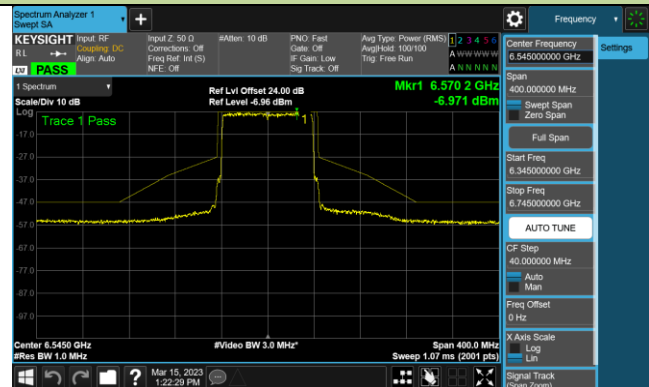

Channel 39 (6145MHz)

Channel 87 (6385MHz)

Channel 103 (6465MHz)

Channel 119 (6545MHz)

Channel 135 (6625MHz)

Channel 151 (6705MHz)

Channel 183 (6865MHz)

802.11ax-HE80 - Ant 1 (Nss = 2)

Channel 199 (6945MHz)

Channel 215 (7025MHz)

802.11ax-HE160 - Ant 1 (Nss = 2)

Channel 15 (6025MHz)

Channel 79 (6345MHz)

Channel 111 (6505MHz)

Channel 143 (6665MHz)

Channel 175 (6825MHz)