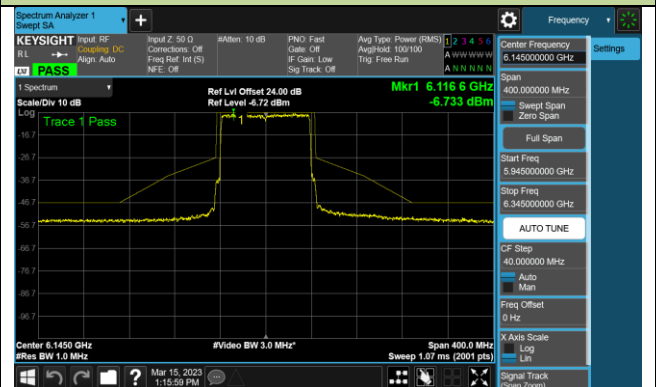

Channel 39 (6145MHz)