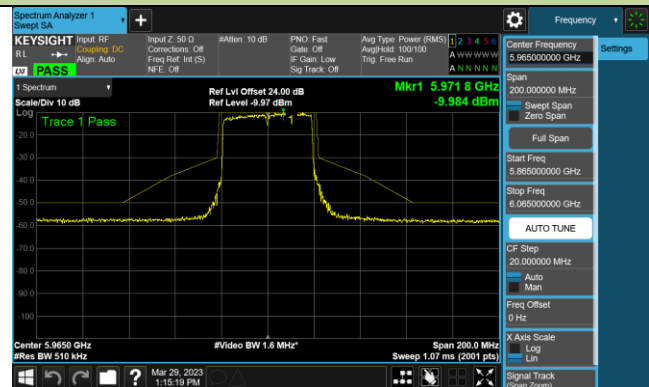

Channel 149 (6695MHz)

802.11ax-HE20 - Ant 1 (Nss = 2)

Channel 181 (6855MHz)

Channel 185 (6875MHz)

Channel 189 (6895MHz)

Channel 213 (7015MHz)

Channel 233 (7115MHz)

802.11ax-HE40 - Ant 1 (Nss = 2)

Channel 3 (5965MHz)

Channel 43 (6165MHz)

Channel 91 (6405MHz)

Channel 99 (6445MHz)

Channel 107 (6485MHz)

Channel 115 (6525MHz)

Channel 123 (6565MHz)

Channel 147 (6685MHz)