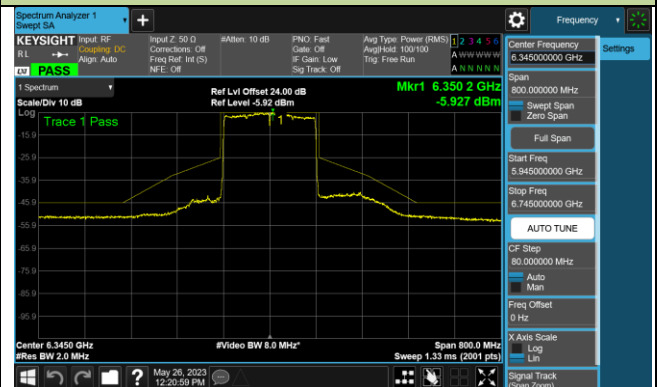

Channel 39 (6145MHz)

Channel 87 (6385MHz)

Channel 103 (6465MHz)

Channel 119 (6545MHz)

Channel 135 (6625MHz)

Channel 151 (6705MHz)

Channel 183 (6865MHz)

802.11ax-HE80 - Ant 1 (Nss = 2)

Channel 199 (6945MHz)

Channel 215 (7025MHz)

802.11ax-HE160 - Ant 1 (Nss = 2)

Channel 15 (6025MHz)

Channel 79 (6345MHz)

Channel 111 (6505MHz)

Channel 143 (6665MHz)

Channel 175 (6825MHz)

Channel 175 (6985MHz)

802.11ax-HE20 - Ant 2 (Nss = 2)

Channel 1 (5955MHz)

Channel 33 (6115MHz)

Channel 93 (6415MHz)

Channel 97 (6435MHz)

Channel 105 (6475MHz)

Channel 113 (6515MHz)