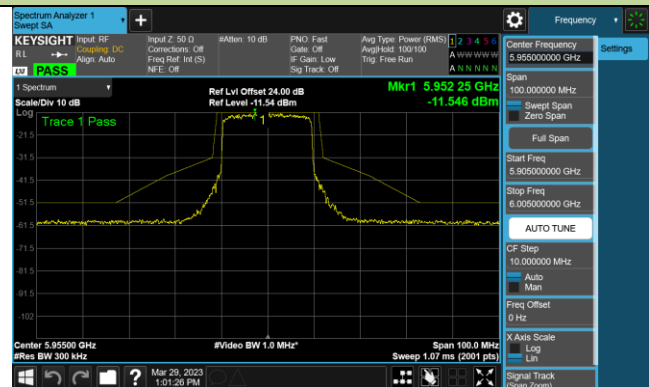

802.11ax-HE20 - Ant 1 (Nss = 2)

Channel 1 (5955MHz)

Channel 33 (6115MHz)

Channel 93 (6415MHz)

Channel 97 (6435MHz)

Channel 105 (6475MHz)

Channel 113 (6515MHz)

Channel 117 (6535MHz)

Channel 149 (6695MHz)

802.11ax-HE20 - Ant 1 (Nss = 2)

Channel 181 (6855MHz)

Channel 185 (6875MHz)

Channel 189 (6895MHz)

Channel 213 (7015MHz)

Channel 233 (7115MHz)

802.11ax-HE40 - Ant 1 (Nss = 2)