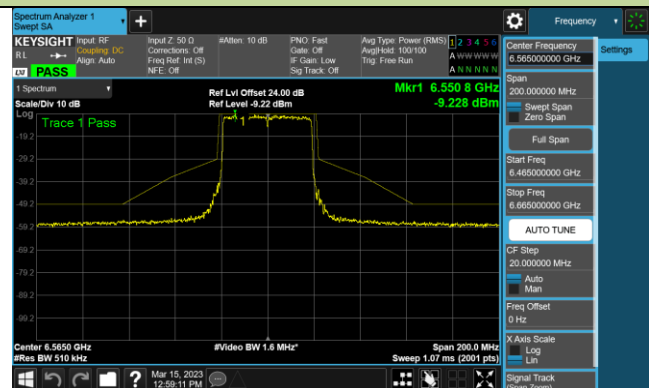

Channel 117 (6535MHz)

Channel 149 (6695MHz)

802.11ax-HE20 - Ant 2 (Nss = 2)

Channel 181 (6855MHz)

Channel 185 (6875MHz)

Channel 189 (6895MHz)

Channel 213 (7015MHz)

Channel 233 (7115MHz)

802.11ax-HE40 - Ant 2 (Nss = 2)

Channel 3 (5965MHz)

Channel 43 (6165MHz)

Channel 91 (6405MHz)

Channel 99 (6445MHz)

Channel 107 (6485MHz)

Channel 115 (6525MHz)

Channel 123 (6565MHz)

Channel 147 (6685MHz)

802.11ax-HE40 - Ant 2 (Nss = 2)

Channel 179 (6845MHz)

Channel 187 (6885MHz)

Channel 195 (6925MHz)

Channel 211 (7005MHz)

Channel 211 (7085MHz)

802.11ax-HE80 - Ant 2 (Nss = 2)