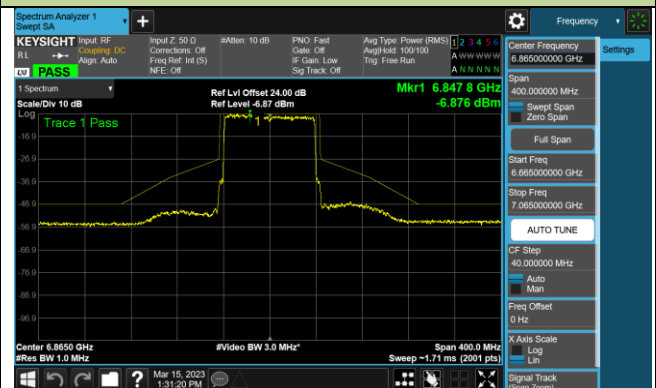

Channel 39 (6145MHz)

Channel 87 (6385MHz)

Channel 103 (6465MHz)

Channel 119 (6545MHz)

Channel 135 (6625MHz)

Channel 151 (6705MHz)

Channel 183 (6865MHz)

802.11ax-HE80 - Ant 1 (Nss = 2)

Channel 199 (6945MHz)

Channel 215 (7025MHz)

802.11ax-HE160 - Ant 1 (Nss = 2)

Channel 15 (6025MHz)

Channel 79 (6345MHz)

Channel 111 (6505MHz)

Channel 143 (6665MHz)

Channel 175 (6825MHz)