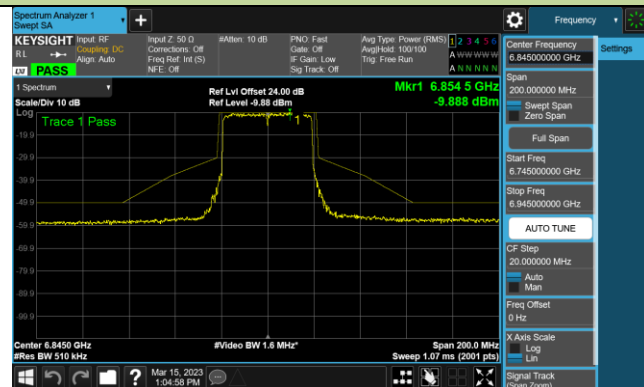

Channel 3 (5965MHz)

Channel 43 (6165MHz)

Channel 91 (6405MHz)

Channel 99 (6445MHz)

Channel 107 (6485MHz)

Channel 115 (6525MHz)

Channel 123 (6565MHz)

Channel 147 (6685MHz)

802.11ax-HE40 - Ant 1 (Nss = 2)

Channel 179 (6845MHz)

Channel 187 (6885MHz)

Channel 195 (6925MHz)

Channel 211 (7005MHz)

Channel 227 (7085MHz)

802.11ax-HE80 - Ant 1 (Nss = 2)

Channel 7 (5985MHz)