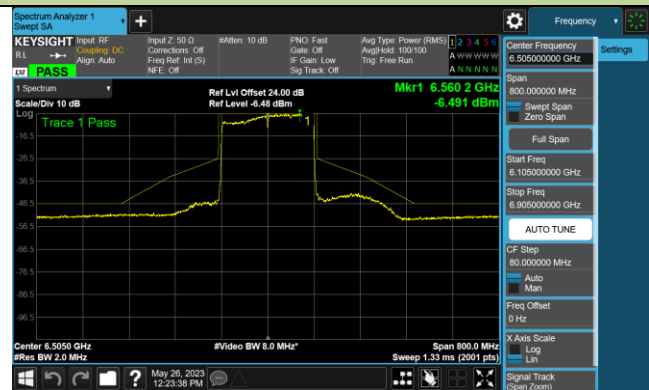

Channel 39 (6145MHz)

Channel 87 (6385MHz)

Channel 103 (6465MHz)

Channel 119 (6545MHz)

Channel 135 (6625MHz)

Channel 151 (6705MHz)

Channel 183 (6865MHz)

802.11ax-HE80 - Ant 1 (Nss = 2)

Channel 199 (6945MHz)

Channel 215 (7025MHz)

802.11ax-HE160 - Ant 1 (Nss = 2)

Channel 15 (6025MHz)

Channel 79 (6345MHz)

Channel 111 (6505MHz)

Channel 143 (6665MHz)

Channel 175 (6825MHz)

Channel 175 (6985MHz)

802.11ax-HE20 - Ant 2 (Nss = 2)

Channel 1 (5955MHz)

Channel 33 (6115MHz)

Channel 93 (6415MHz)

Channel 97 (6435MHz)

Channel 105 (6475MHz)

Channel 113 (6515MHz)