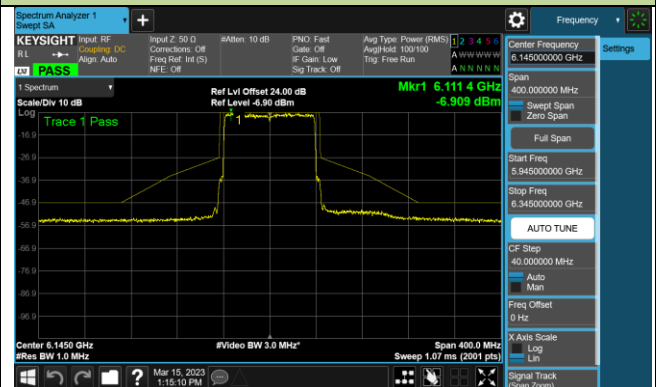

802.11ax-HE40 - Ant 1 (Nss = 2)

Channel 179 (6845MHz)

Channel 187 (6885MHz)

Channel 195 (6925MHz)

Channel 211 (7005MHz)

Channel 227 (7085MHz)

802.11ax-HE80 - Ant 1 (Nss = 2)

Channel 7 (5985MHz)

Channel 39 (6145MHz)

Channel 87 (6385MHz)

Channel 103 (6465MHz)

Channel 119 (6545MHz)

Channel 135 (6625MHz)

Channel 151 (6705MHz)

Channel 183 (6865MHz)

802.11ax-HE80 - Ant 1 (Nss = 2)