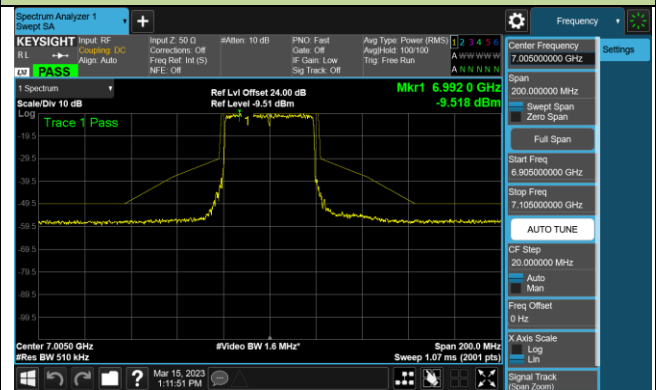

Channel 147 (6685MHz)

802.11ax-HE40 - Ant 2 (Nss = 2)

Channel 179 (6845MHz)

Channel 187 (6885MHz)

Channel 195 (6925MHz)

Channel 211 (7005MHz)

Channel 211 (7085MHz)

802.11ax-HE80 - Ant 2 (Nss = 2)

802.11ax-HE80 - Ant 2 (Nss = 2)

Channel 199 (6945MHz)

Channel 215 (7025MHz)