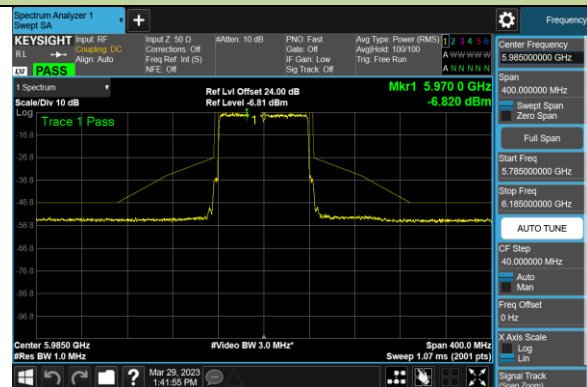

802.11ax-HE80 - Ant 2 (Nss = 2)

Channel 7 (5985MHz)