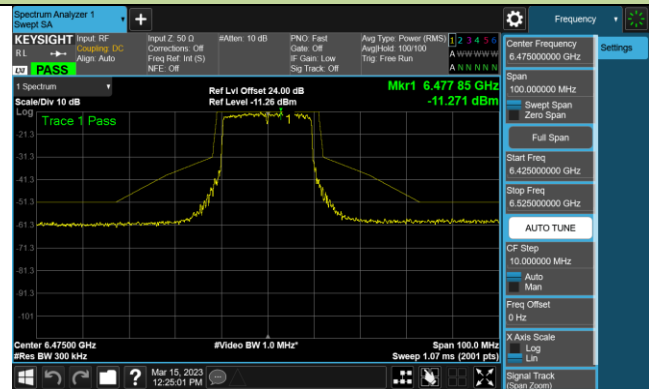

Channel 175 (6985MHz)

802.11ax-HE20 - Ant 2 (Nss = 2)

Channel 1 (5955MHz)

Channel 33 (6115MHz)

Channel 93 (6415MHz)

Channel 97 (6435MHz)

Channel 105 (6475MHz)

Channel 113 (6515MHz)

Channel 117 (6535MHz)

Channel 149 (6695MHz)

802.11ax-HE20 - Ant 2 (Nss = 2)

Channel 181 (6855MHz)

Channel 185 (6875MHz)

Channel 189 (6895MHz)

Channel 213 (7015MHz)

Channel 233 (7115MHz)