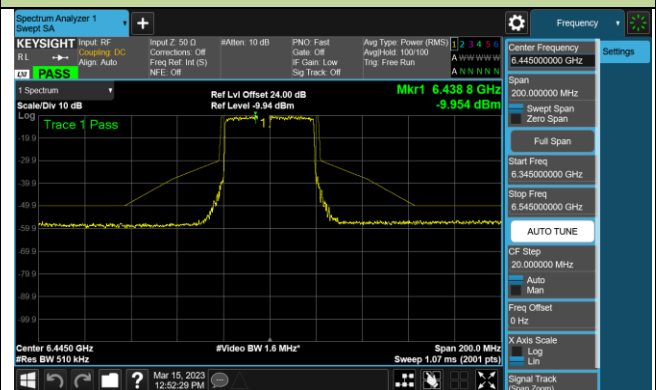

Channel 3 (5965MHz)

Channel 43 (6165MHz)

Channel 91 (6405MHz)

Channel 99 (6445MHz)

Channel 107 (6485MHz)

Channel 115 (6525MHz)

Channel 123 (6565MHz)

Channel 147 (6685MHz)

802.11ax-HE40 - Ant 1 (Nss = 2)

Channel 179 (6845MHz)

Channel 187 (6885MHz)

Channel 195 (6925MHz)

Channel 211 (7005MHz)

Channel 227 (7085MHz)

802.11ax-HE80 - Ant 1 (Nss = 2)

Channel 7 (5985MHz)