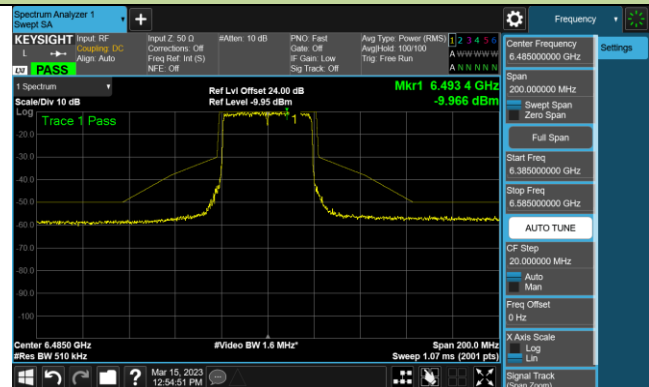

Channel 117 (6535MHz)

Channel 149 (6695MHz)

802.11ax-HE20 - Ant 2 (Nss = 2)

Channel 181 (6855MHz)

Channel 185 (6875MHz)

Channel 189 (6895MHz)

Channel 213 (7015MHz)

Channel 233 (7115MHz)

802.11ax-HE40 - Ant 2 (Nss = 2)

Channel 3 (5965MHz)

Channel 43 (6165MHz)

Channel 91 (6405MHz)

Channel 99 (6445MHz)

Channel 107 (6485MHz)

Channel 115 (6525MHz)

Channel 123 (6565MHz)

Channel 147 (6685MHz)

802.11ax-HE40 - Ant 2 (Nss = 2)

Channel 179 (6845MHz)

Channel 187 (6885MHz)

Channel 195 (6925MHz)

Channel 211 (7005MHz)

Channel 211 (7085MHz)

802.11ax-HE80 - Ant 2 (Nss = 2)