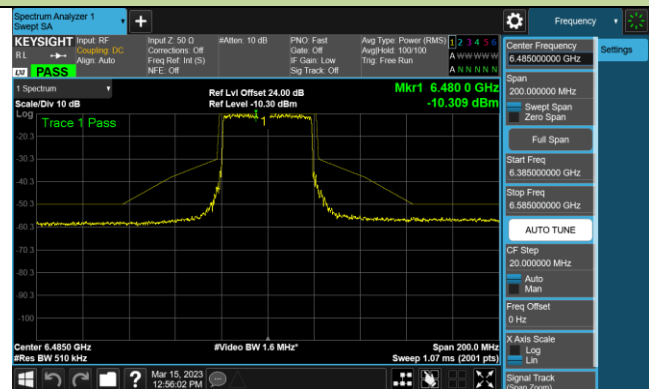

Channel 3 (5965MHz)

Channel 43 (6165MHz)

Channel 91 (6405MHz)

Channel 99 (6445MHz)

Channel 107 (6485MHz)

Channel 115 (6525MHz)

Channel 123 (6565MHz)

Channel 147 (6685MHz)

802.11ax-HE40 - Ant 1 (Nss = 2)

Channel 179 (6845MHz)

Channel 187 (6885MHz)

Channel 195 (6925MHz)

Channel 211 (7005MHz)

Channel 227 (7085MHz)

802.11ax-HE80 - Ant 1 (Nss = 2)

Channel 7 (5985MHz)