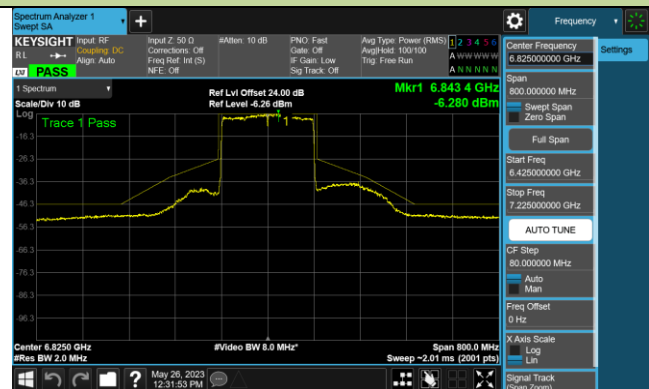

Channel 39 (6145MHz)

Channel 87 (6385MHz)

Channel 103 (6465MHz)

Channel 119 (6545MHz)

Channel 135 (6625MHz)

Channel 151 (6705MHz)

Channel 183 (6865MHz)

802.11ax-HE80 - Ant 1 (Nss = 2)

Channel 199 (6945MHz)

Channel 215 (7025MHz)

802.11ax-HE160 - Ant 1 (Nss = 2)

Channel 15 (6025MHz)

Channel 79 (6345MHz)

Channel 111 (6505MHz)

Channel 143 (6665MHz)

Channel 175 (6825MHz)

Channel 175 (6985MHz)

802.11ax-HE20 - Ant 2 (Nss = 2)

Channel 1 (5955MHz)

Channel 33 (6115MHz)

Channel 93 (6415MHz)

Channel 97 (6435MHz)

Channel 105 (6475MHz)

Channel 113 (6515MHz)