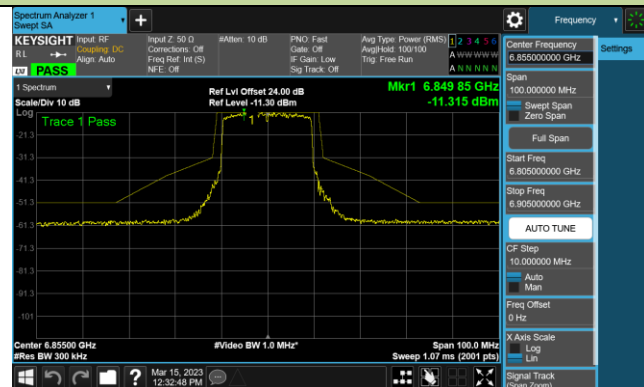

Channel 175 (6985MHz)

802.11ax-HE20 - Ant 2 (Nss = 2)

Channel 1 (5955MHz)

Channel 33 (6115MHz)

Channel 93 (6415MHz)

Channel 97 (6435MHz)

Channel 105 (6475MHz)

Channel 113 (6515MHz)

Channel 117 (6535MHz)

Channel 149 (6695MHz)

802.11ax-HE20 - Ant 2 (Nss = 2)

Channel 181 (6855MHz)

Channel 185 (6875MHz)

Channel 189 (6895MHz)

Channel 213 (7015MHz)

Channel 233 (7115MHz)