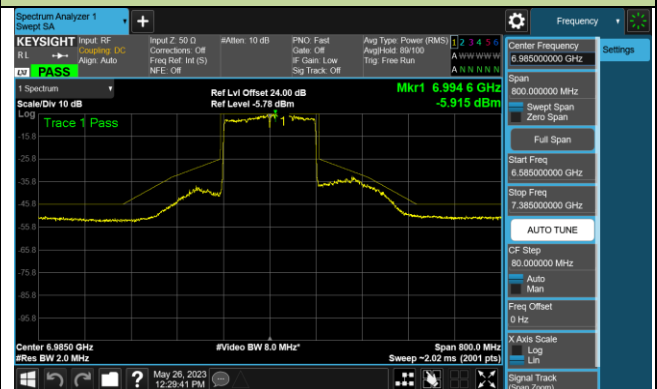

Channel 199 (6945MHz)

Channel 215 (7025MHz)

802.11ax-HE160 - Ant 1 (Nss = 2)

Channel 15 (6025MHz)

Channel 79 (6345MHz)

Channel 111 (6505MHz)

Channel 143 (6665MHz)

Channel 175 (6825MHz)

Channel 175 (6985MHz)

802.11ax-HE20 - Ant 2 (Nss = 2)

Channel 1 (5955MHz)

Channel 33 (6115MHz)

Channel 93 (6415MHz)

Channel 97 (6435MHz)

Channel 105 (6475MHz)

Channel 113 (6515MHz)