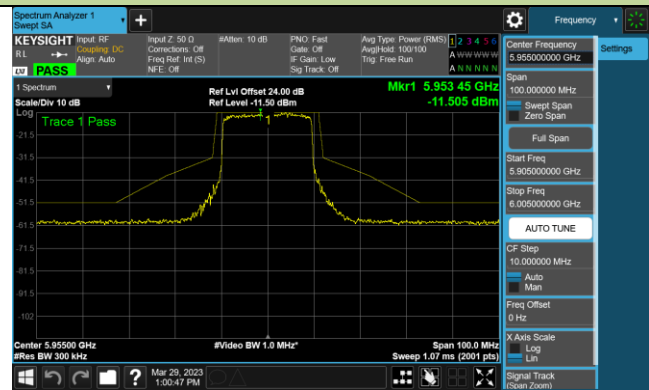

Channel 199 (6945MHz)

Channel 215 (7025MHz)

802.11ax-HE160 - Ant 1 (Nss = 2)

Channel 15 (6025MHz)

Channel 79 (6345MHz)

Channel 111 (6505MHz)

Channel 143 (6665MHz)

Channel 175 (6825MHz)

Channel 175 (6985MHz)

802.11ax-HE20 - Ant 2 (Nss = 2)

Channel 1 (5955MHz)

Channel 33 (6115MHz)

Channel 93 (6415MHz)

Channel 97 (6435MHz)

Channel 105 (6475MHz)

Channel 113 (6515MHz)