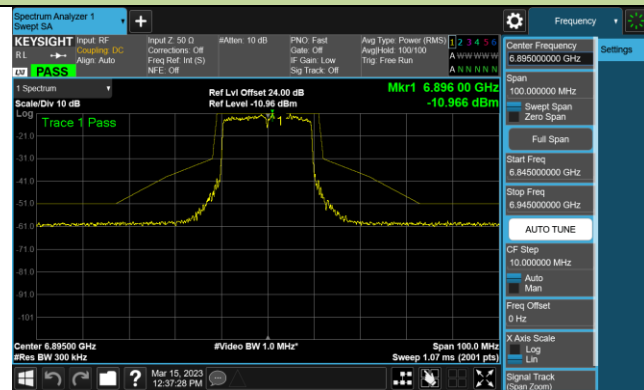

Channel 117 (6535MHz)

Channel 149 (6695MHz)

802.11ax-HE20 - Ant 2 (Nss = 2)

Channel 181 (6855MHz)

Channel 185 (6875MHz)

Channel 189 (6895MHz)

Channel 213 (7015MHz)

Channel 233 (7115MHz)