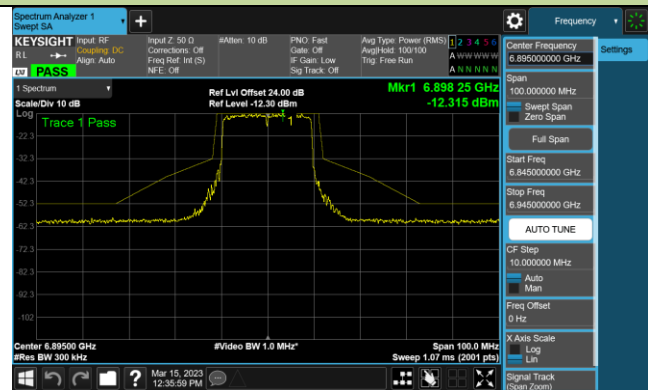

Channel 149 (6695MHz)

802.11ax-HE20 - Ant 1 (Nss = 2)

Channel 181 (6855MHz)

Channel 185 (6875MHz)

Channel 189 (6895MHz)

Channel 213 (7015MHz)

Channel 233 (7115MHz)

802.11ax-HE40 - Ant 1 (Nss = 2)

Channel 3 (5965MHz)

Channel 43 (6165MHz)

Channel 91 (6405MHz)

Channel 99 (6445MHz)

Channel 107 (6485MHz)

Channel 115 (6525MHz)

Channel 123 (6565MHz)

Channel 147 (6685MHz)