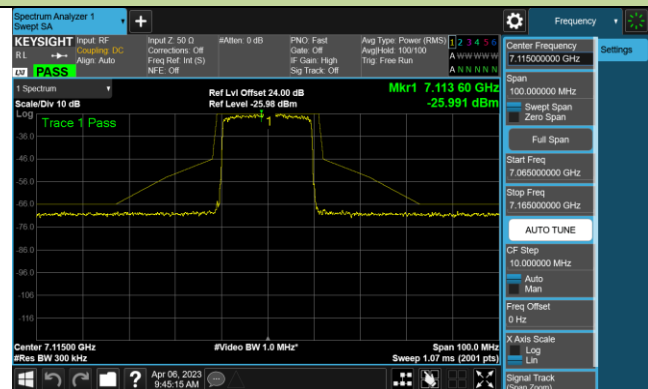

Channel 149 (6695MHz)

802.11ax-HE20 - Ant 1 (Nss = 2)

Channel 181 (6855MHz)

Channel 185 (6875MHz)

Channel 189 (6895MHz)

Channel 213 (7015MHz)

Channel 233 (7115MHz)

802.11ax-HE40 - Ant 1 (Nss = 2)

Channel 3 (5965MHz)

Channel 43 (6165MHz)

Channel 91 (6405MHz)

Channel 99 (6445MHz)

Channel 107 (6485MHz)

Channel 115 (6525MHz)

Channel 123 (6565MHz)

Channel 147 (6685MHz)