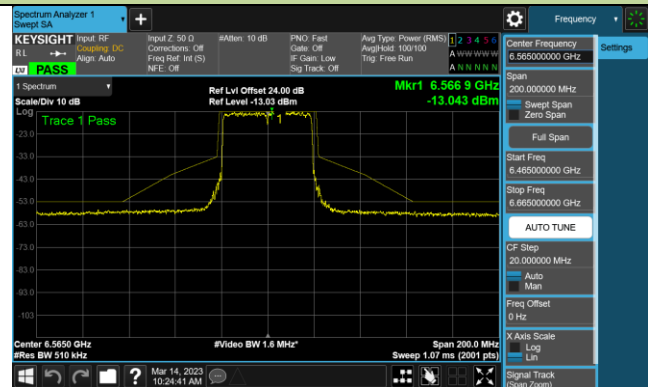

Channel 123 (6565MHz)