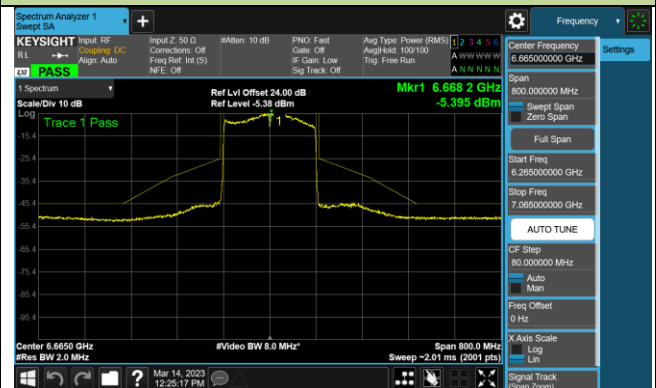

Channel 183 (6865MHz)

802.11ax-HE80 - Ant 2 (Nss = 1)

Channel 199 (6945MHz)

Channel 215 (7025MHz)

802.11ax-HE160 - Ant 2 (Nss = 1)

Channel 15 (6025MHz)

Channel 79 (6345MHz)

Channel 111 (6505MHz)

Channel 143 (6665MHz)

Channel 175 (6825MHz)

Channel 207 (6985MHz)