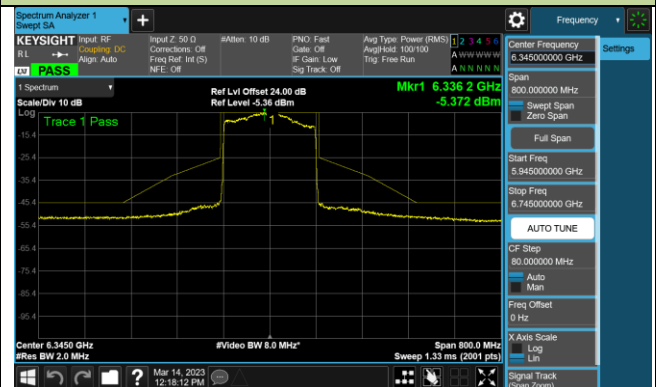

Channel 183 (6865MHz)

802.11ax-HE80 - Ant 2 (Nss = 1)

Channel 199 (6945MHz)

Channel 215 (7025MHz)

802.11ax-HE160 - Ant 2 (Nss = 1)

Channel 15 (6025MHz)

Channel 79 (6345MHz)

Channel 111 (6505MHz)

Channel 143 (6665MHz)

Channel 175 (6825MHz)

Channel 207 (6985MHz)