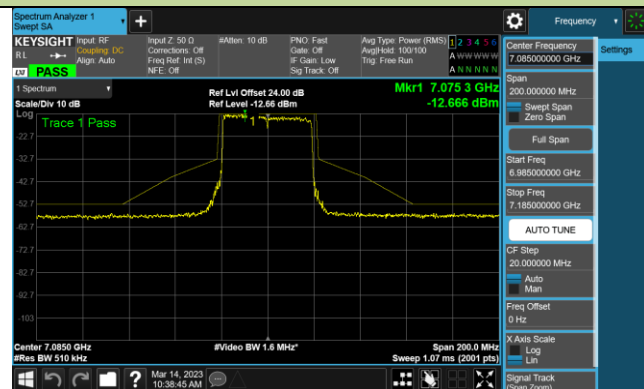

Channel 123 (6565MHz)

Channel 147 (6685MHz)

802.11ax-HE40 - Ant 2 (Nss = 1)

Channel 179 (6845MHz)

Channel 187 (6885MHz)

Channel 195 (6925MHz)

Channel 211 (7005MHz)

Channel 211 (7085MHz)