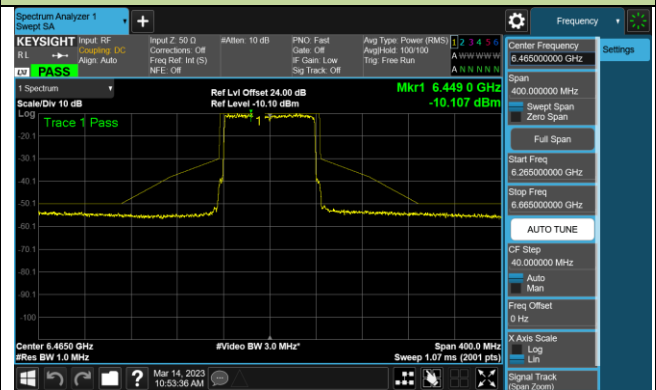

802.11ax-HE80 - Ant 2 (Nss = 1)

Channel 7 (5985MHz)

Channel 39 (6145MHz)

Channel 87 (6385MHz)

Channel 103 (6465MHz)

Channel 119 (6545MHz)

Channel 135 (6625MHz)

Channel 151 (6705MHz)

Channel 183 (6865MHz)

802.11ax-HE80 - Ant 2 (Nss = 1)

Channel 199 (6945MHz)

Channel 215 (7025MHz)

802.11ax-HE160 - Ant 2 (Nss = 1)

Channel 15 (6025MHz)

Channel 79 (6345MHz)

Channel 111 (6505MHz)