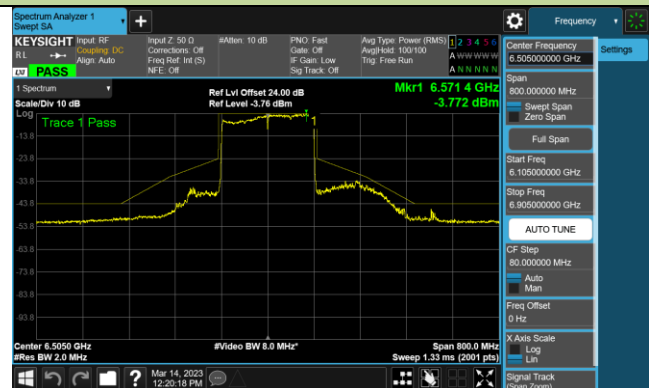

802.11ax-HE80 - Ant 1 (Nss = 1)

Channel 199 (6945MHz)

Channel 215 (7025MHz)

802.11ax-HE160 - Ant 1 (Nss = 1)

Channel 15 (6025MHz)

Channel 79 (6345MHz)

Channel 111 (6505MHz)

Channel 143 (6665MHz)

Channel 175 (6825MHz)

Channel 207 (6985MHz)

802.11ax-HE20 - Ant 2 (Nss = 1)

Channel 1 (5955MHz)

Channel 33 (6115MHz)

Channel 93 (6415MHz)

Channel 97 (6435MHz)

Channel 105 (6475MHz)