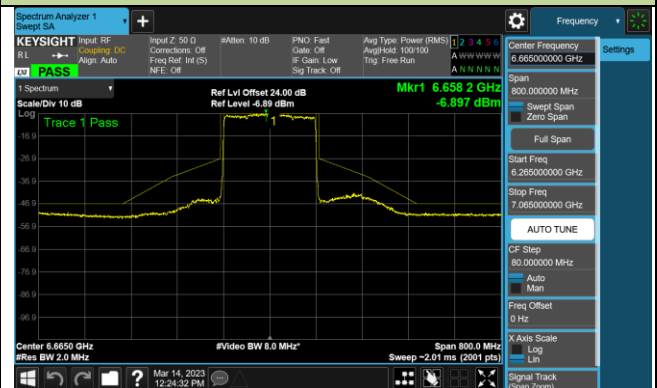

802.11ax-HE80 - Ant 1 (Nss = 1)

Channel 199 (6945MHz)

Channel 215 (7025MHz)

802.11ax-HE160 - Ant 1 (Nss = 1)

Channel 15 (6025MHz)

Channel 79 (6345MHz)

Channel 111 (6505MHz)

Channel 143 (6665MHz)

Channel 175 (6825MHz)

Channel 207 (6985MHz)

802.11ax-HE20 - Ant 2 (Nss = 1)

Channel 1 (5955MHz)

Channel 33 (6115MHz)

Channel 93 (6415MHz)

Channel 97 (6435MHz)

Channel 105 (6475MHz)