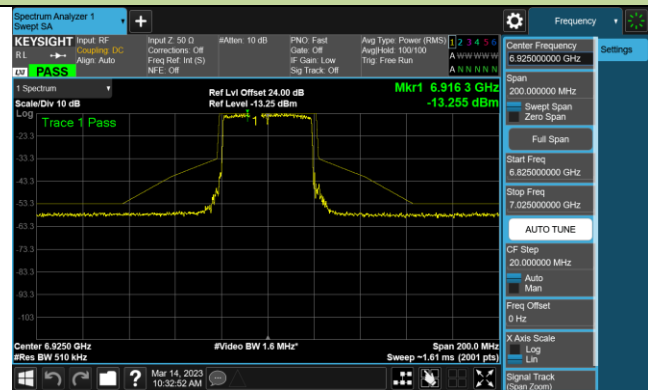

Channel 147 (6685MHz)

802.11ax-HE40 - Ant 1 (Nss = 1)

Channel 179 (6845MHz)

Channel 187 (6885MHz)

Channel 195 (6925MHz)

Channel 211 (7005MHz)

Channel 227 (7085MHz)

802.11ax-HE80 - Ant 1 (Nss = 1)