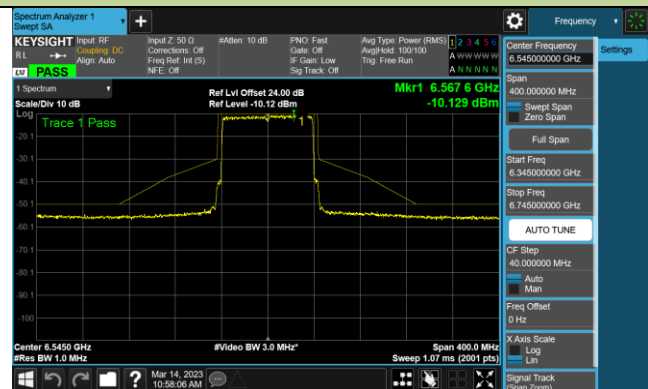

802.11ax-HE80 - Ant 2 (Nss = 1)

Channel 7 (5985MHz)

Channel 39 (6145MHz)

Channel 87 (6385MHz)

Channel 103 (6465MHz)

Channel 119 (6545MHz)

Channel 135 (6625MHz)

Channel 151 (6705MHz)

Channel 183 (6865MHz)

802.11ax-HE80 - Ant 2 (Nss = 1)

Channel 199 (6945MHz)

Channel 215 (7025MHz)

802.11ax-HE160 - Ant 2 (Nss = 1)

Channel 15 (6025MHz)

Channel 79 (6345MHz)

Channel 111 (6505MHz)