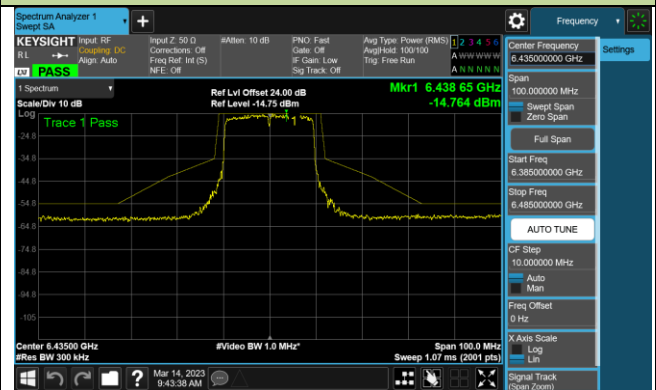

802.11ax-HE80 - Ant 1 (Nss = 1)

Channel 199 (6945MHz)

Channel 215 (7025MHz)

802.11ax-HE160 - Ant 1 (Nss = 1)

Channel 15 (6025MHz)

Channel 79 (6345MHz)

Channel 111 (6505MHz)

Channel 143 (6665MHz)

Channel 175 (6825MHz)

Channel 207 (6985MHz)

802.11ax-HE20 - Ant 2 (Nss = 1)

Channel 1 (5955MHz)

Channel 33 (6115MHz)

Channel 93 (6415MHz)

Channel 97 (6435MHz)

Channel 105 (6475MHz)

Channel 113 (6515MHz)

Channel 117 (6535MHz)

Channel 149 (6695MHz)

802.11ax-HE20 - Ant 2 (Nss = 1)

Channel 181 (6855MHz)

Channel 185 (6875MHz)

Channel 189 (6895MHz)

Channel 213 (7015MHz)