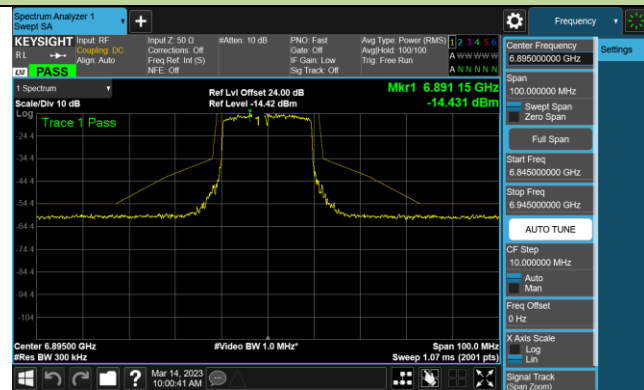

Channel 175 (6825MHz)

Channel 207 (6985MHz)

802.11ax-HE20 - Ant 2 (Nss = 1)

Channel 1 (5955MHz)

Channel 33 (6115MHz)

Channel 93 (6415MHz)

Channel 97 (6435MHz)

Channel 105 (6475MHz)

Channel 113 (6515MHz)

Channel 117 (6535MHz)

Channel 149 (6695MHz)

802.11ax-HE20 - Ant 2 (Nss = 1)

Channel 181 (6855MHz)

Channel 185 (6875MHz)

Channel 189 (6895MHz)

Channel 213 (7015MHz)

Channel 233 (7115MHz)

802.11ax-HE40 - Ant 2 (Nss = 1)

Channel 3 (5965MHz)

Channel 43 (6165MHz)

Channel 91 (6405MHz)

Channel 99 (6445MHz)

Channel 107 (6485MHz)

Channel 115 (6525MHz)