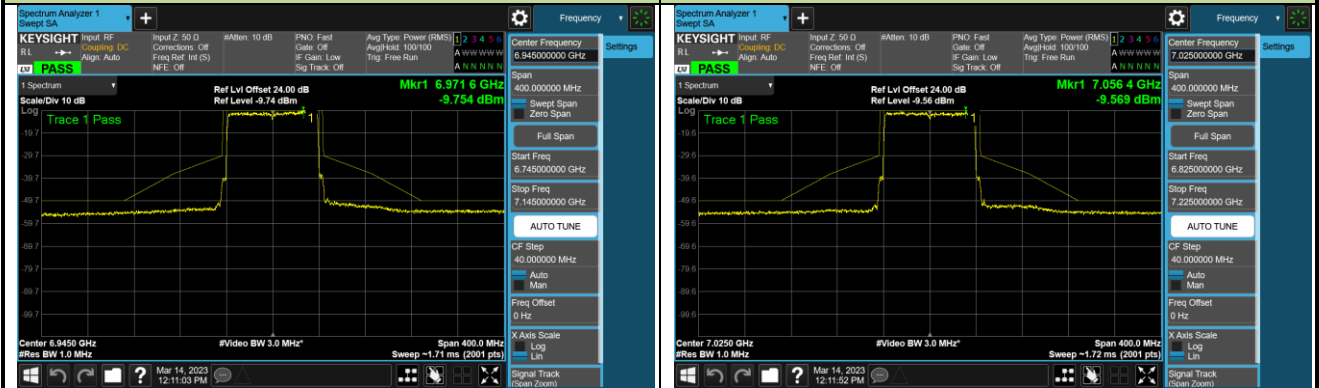

Channel 123 (6565MHz)

Channel 147 (6685MHz)

802.11ax-HE40 - Ant 2 (Nss = 1)

Channel 179 (6845MHz)

Channel 187 (6885MHz)

Channel 195 (6925MHz)

Channel 211 (7005MHz)

Channel 211 (7085MHz)

802.11ax-HE80 - Ant 2 (Nss = 1)

Channel 7 (5985MHz)

Channel 39 (6145MHz)

Channel 87 (6385MHz)

Channel 103 (6465MHz)

Channel 119 (6545MHz)

Channel 135 (6625MHz)

Channel 151 (6705MHz)

Channel 183 (6865MHz)

802.11ax-HE80 - Ant 2 (Nss = 1)

Channel 199 (6945MHz)

Channel 215 (7025MHz)

802.11ax-HE160 - Ant 2 (Nss = 1)

Channel 15 (6025MHz)

Channel 79 (6345MHz)

Channel 111 (6505MHz)