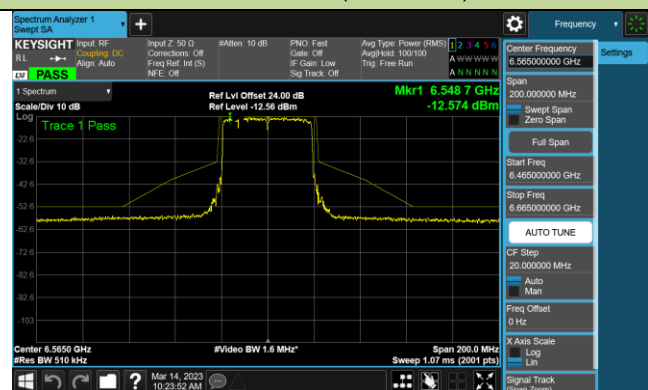

802.11ax-HE40 - Ant 1 (Nss = 1)

Channel 3 (5965MHz)

Channel 43 (6165MHz)

Channel 91 (6405MHz)

Channel 99 (6445MHz)

Channel 107 (6485MHz)

Channel 115 (6525MHz)

Channel 123 (6565MHz)

Channel 147 (6685MHz)

802.11ax-HE40 - Ant 1 (Nss = 1)

Channel 179 (6845MHz)

Channel 187 (6885MHz)

Channel 195 (6925MHz)

Channel 211 (7005MHz)

Channel 227 (7085MHz)

802.11ax-HE80 - Ant 1 (Nss = 1)