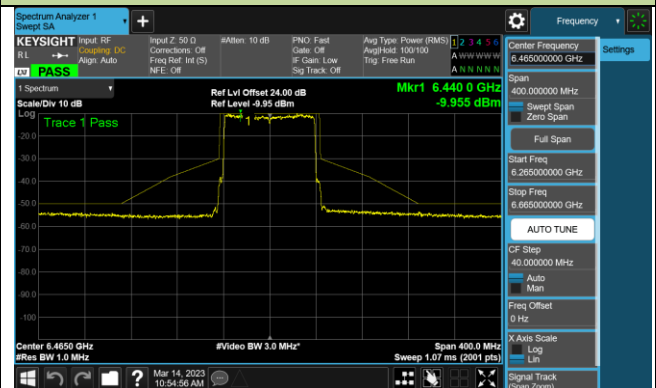

Channel 7 (5985MHz)

Channel 39 (6145MHz)

Channel 87 (6385MHz)

Channel 103 (6465MHz)

Channel 119 (6545MHz)

Channel 135 (6625MHz)

Channel 151 (6705MHz)

Channel 183 (6865MHz)

802.11ax-HE80 - Ant 1 (Nss = 1)

Channel 199 (6945MHz)

Channel 215 (7025MHz)

802.11ax-HE160 - Ant 1 (Nss = 1)

Channel 15 (6025MHz)

Channel 79 (6345MHz)

Channel 111 (6505MHz)

Channel 143 (6665MHz)