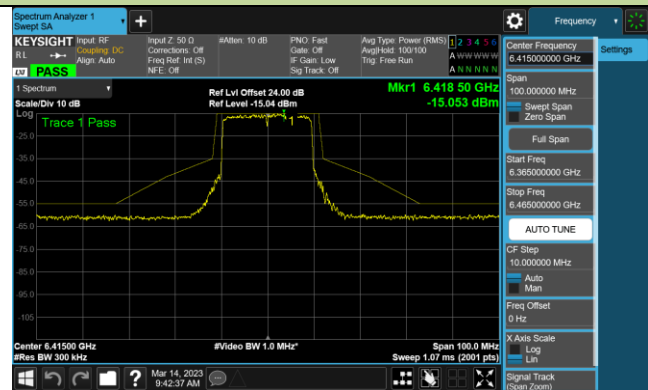

Channel 175 (6825MHz)

Channel 207 (6985MHz)

802.11ax-HE20 - Ant 2 (Nss = 1)

Channel 1 (5955MHz)

Channel 33 (6115MHz)

Channel 93 (6415MHz)

Channel 97 (6435MHz)

Channel 105 (6475MHz)

Channel 113 (6515MHz)

Channel 117 (6535MHz)

Channel 149 (6695MHz)

802.11ax-HE20 - Ant 2 (Nss = 1)

Channel 181 (6855MHz)

Channel 185 (6875MHz)

Channel 189 (6895MHz)

Channel 213 (7015MHz)