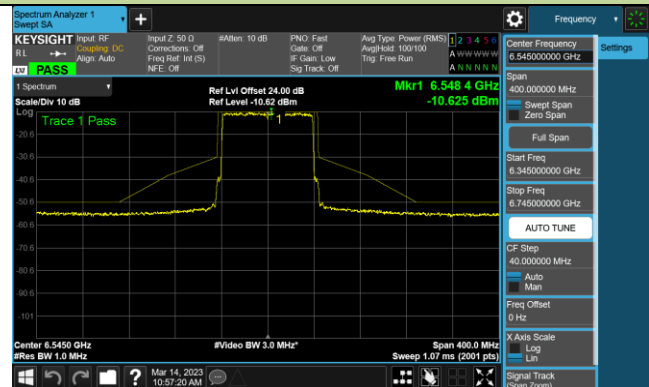

Channel 7 (5985MHz)

Channel 39 (6145MHz)

Channel 87 (6385MHz)

Channel 103 (6465MHz)

Channel 119 (6545MHz)

Channel 135 (6625MHz)

Channel 151 (6705MHz)

Channel 183 (6865MHz)

802.11ax-HE80 - Ant 1 (Nss = 1)

Channel 199 (6945MHz)

Channel 215 (7025MHz)

802.11ax-HE160 - Ant 1 (Nss = 1)

Channel 15 (6025MHz)

Channel 79 (6345MHz)

Channel 111 (6505MHz)

Channel 143 (6665MHz)