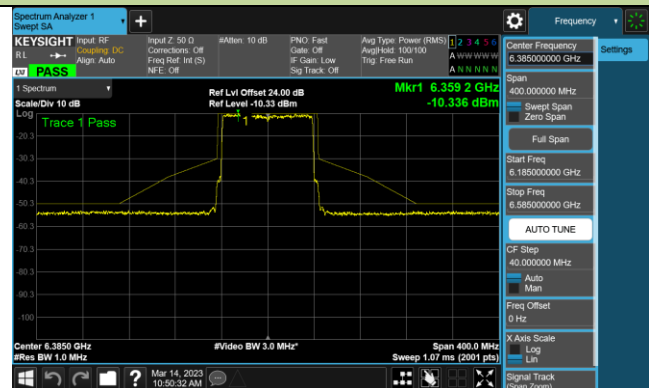

Channel 87 (6385MHz)