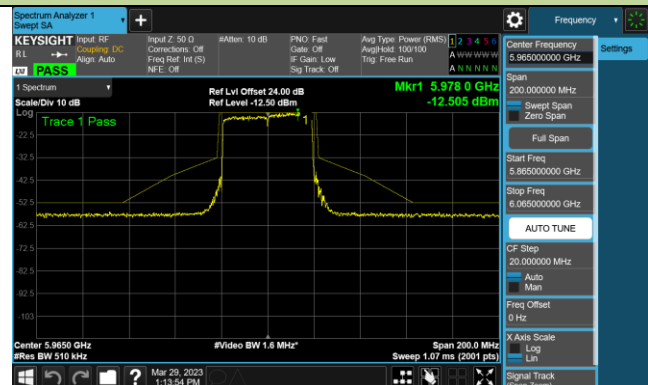

802.11ax-HE40 - Ant 1 (Nss = 1)

Channel 3 (5965MHz)

Channel 43 (6165MHz)

Channel 91 (6405MHz)

Channel 99 (6445MHz)

Channel 107 (6485MHz)

Channel 115 (6525MHz)

Channel 123 (6565MHz)

Channel 147 (6685MHz)

802.11ax-HE40 - Ant 1 (Nss = 1)

Channel 179 (6845MHz)

Channel 187 (6885MHz)

Channel 195 (6925MHz)

Channel 211 (7005MHz)

Channel 227 (7085MHz)

802.11ax-HE80 - Ant 1 (Nss = 1)