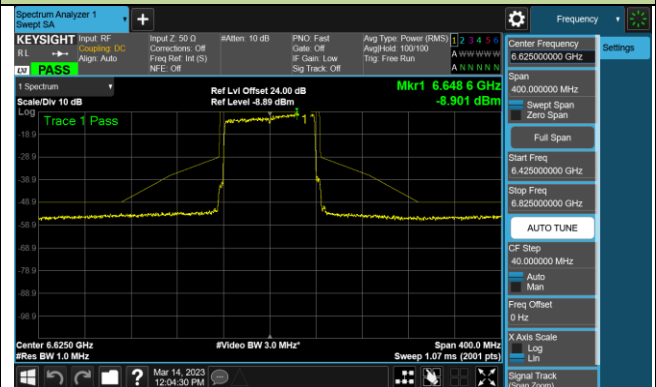

Channel 7 (5985MHz)

Channel 39 (6145MHz)

Channel 87 (6385MHz)

Channel 103 (6465MHz)

Channel 119 (6545MHz)

Channel 135 (6625MHz)

Channel 151 (6705MHz)

Channel 183 (6865MHz)

802.11ax-HE80 - Ant 1 (Nss = 1)

Channel 199 (6945MHz)

Channel 215 (7025MHz)

802.11ax-HE160 - Ant 1 (Nss = 1)

Channel 15 (6025MHz)

Channel 79 (6345MHz)

Channel 111 (6505MHz)

Channel 143 (6665MHz)