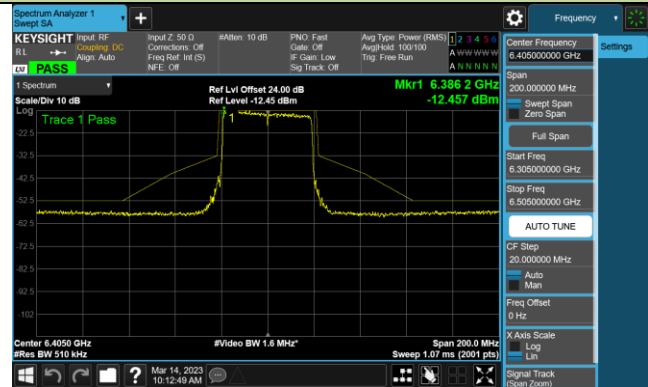

Channel 233 (7115MHz)

802.11ax-HE40 - Ant 2 (Nss = 1)

Channel 3 (5965MHz)

Channel 43 (6165MHz)

Channel 91 (6405MHz)

Channel 99 (6445MHz)

Channel 107 (6485MHz)

Channel 115 (6525MHz)

Channel 123 (6565MHz)

Channel 147 (6685MHz)

802.11ax-HE40 - Ant 2 (Nss = 1)

Channel 179 (6845MHz)

Channel 187 (6885MHz)

Channel 195 (6925MHz)

Channel 211 (7005MHz)

Channel 211 (7085MHz)