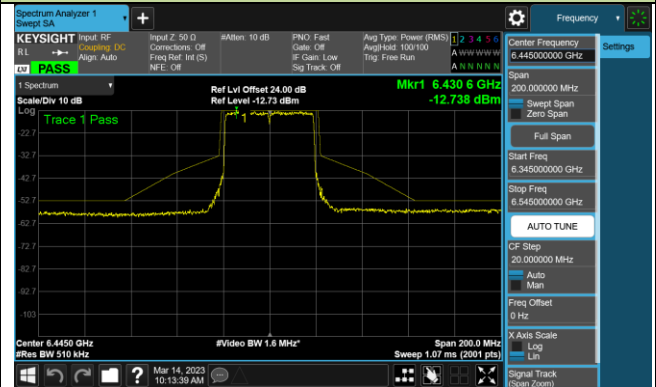

Channel 113 (6515MHz)

Channel 117 (6535MHz)

Channel 149 (6695MHz)

802.11ax-HE20 - Ant 2 (Nss = 1)

Channel 181 (6855MHz)

Channel 185 (6875MHz)

Channel 189 (6895MHz)

Channel 213 (7015MHz)

Channel 233 (7115MHz)

802.11ax-HE40 - Ant 2 (Nss = 1)

Channel 3 (5965MHz)

Channel 43 (6165MHz)

Channel 91 (6405MHz)

Channel 99 (6445MHz)

Channel 107 (6485MHz)

Channel 115 (6525MHz)

Channel 123 (6565MHz)

Channel 147 (6685MHz)

802.11ax-HE40 - Ant 2 (Nss = 1)

Channel 179 (6845MHz)

Channel 187 (6885MHz)

Channel 195 (6925MHz)

Channel 211 (7005MHz)

Channel 211 (7085MHz)