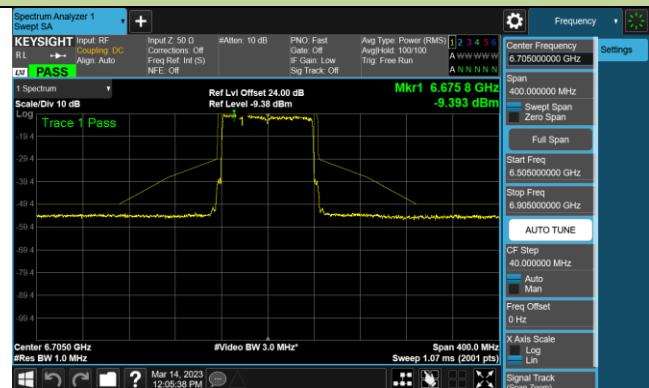

Channel 7 (5985MHz)

Channel 39 (6145MHz)

Channel 87 (6385MHz)

Channel 103 (6465MHz)

Channel 119 (6545MHz)

Channel 135 (6625MHz)

Channel 151 (6705MHz)

Channel 183 (6865MHz)

802.11ax-HE80 - Ant 1 (Nss = 1)

Channel 199 (6945MHz)

Channel 215 (7025MHz)

802.11ax-HE160 - Ant 1 (Nss = 1)

Channel 15 (6025MHz)

Channel 79 (6345MHz)

Channel 111 (6505MHz)

Channel 143 (6665MHz)