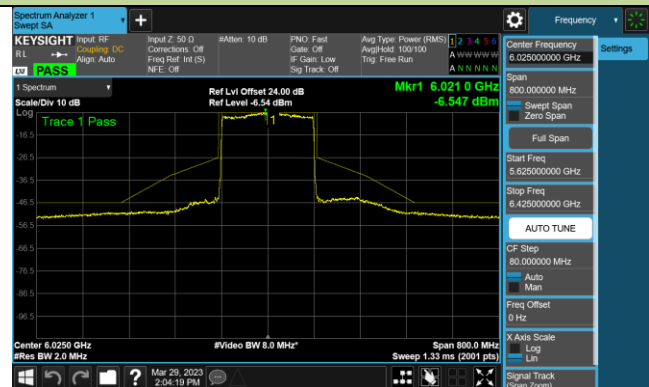

802.11ax-HE80 - Ant 1 (Nss = 1)

Channel 199 (6945MHz)

Channel 215 (7025MHz)

802.11ax-HE160 - Ant 1 (Nss = 1)

Channel 15 (6025MHz)

Channel 79 (6345MHz)

Channel 111 (6505MHz)

Channel 143 (6665MHz)

Channel 175 (6825MHz)

Channel 207 (6985MHz)

802.11ax-HE20 - Ant 2 (Nss = 1)

Channel 1 (5955MHz)

Channel 33 (6115MHz)

Channel 93 (6415MHz)

Channel 97 (6435MHz)

Channel 105 (6475MHz)