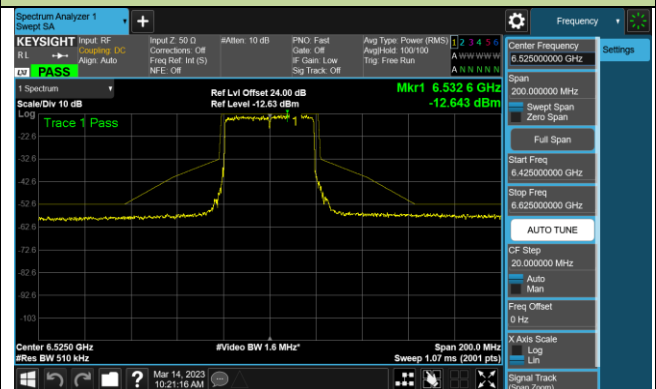

802.11ax-HE40 - Ant 1 (Nss = 1)

Channel 3 (5965MHz)

Channel 43 (6165MHz)

Channel 91 (6405MHz)

Channel 99 (6445MHz)

Channel 107 (6485MHz)

Channel 115 (6525MHz)

Channel 123 (6565MHz)

Channel 147 (6685MHz)

802.11ax-HE40 - Ant 1 (Nss = 1)

Channel 179 (6845MHz)

Channel 187 (6885MHz)

Channel 195 (6925MHz)

Channel 211 (7005MHz)

Channel 227 (7085MHz)

802.11ax-HE80 - Ant 1 (Nss = 1)