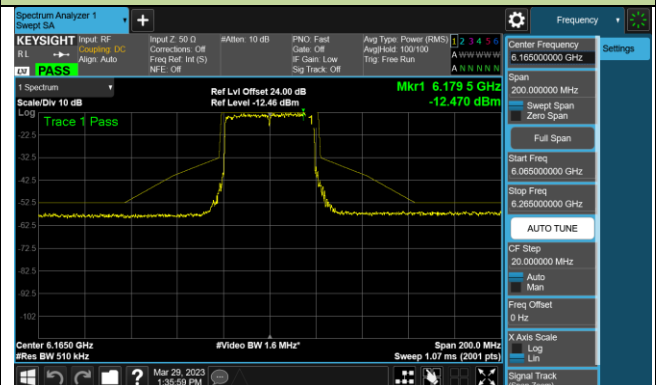

802.11ax-HE40 - Ant 1 (Nss = 1)

Channel 3 (5965MHz)

Channel 43 (6165MHz)

Channel 91 (6405MHz)

Channel 99 (6445MHz)

Channel 107 (6485MHz)

Channel 115 (6525MHz)

Channel 123 (6565MHz)

Channel 147 (6685MHz)

802.11ax-HE40 - Ant 1 (Nss = 1)

Channel 179 (6845MHz)

Channel 187 (6885MHz)

Channel 195 (6925MHz)

Channel 211 (7005MHz)

Channel 227 (7085MHz)

802.11ax-HE80 - Ant 1 (Nss = 1)