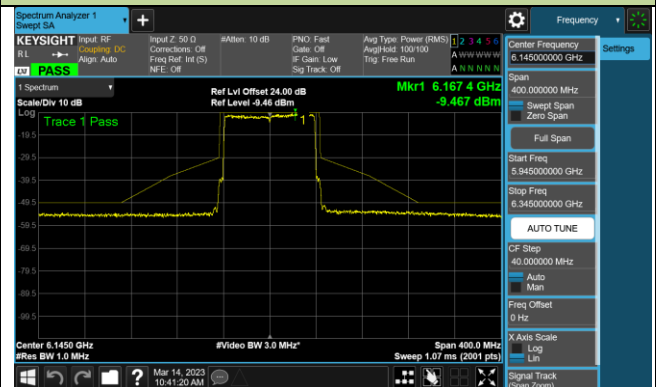

Channel 39 (6145MHz)