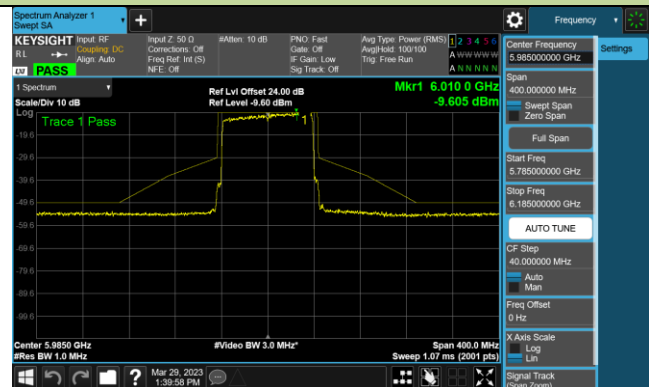

802.11ax-HE80 - Ant 1 (Nss = 1)

Channel 7 (5985MHz)