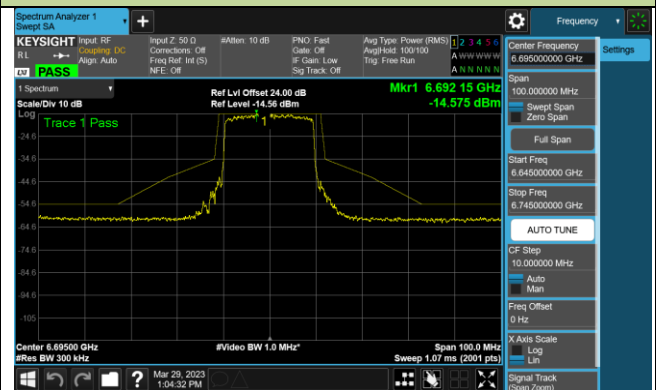

802.11ax-HE80 - Ant 1 (Nss = 1)

Channel 199 (6945MHz)

Channel 215 (7025MHz)

802.11ax-HE160 - Ant 1 (Nss = 1)

Channel 15 (6025MHz)

Channel 79 (6345MHz)

Channel 111 (6505MHz)

Channel 143 (6665MHz)

Channel 175 (6825MHz)

Channel 207 (6985MHz)

802.11ax-HE20 - Ant 2 (Nss = 1)

Channel 1 (5955MHz)

Channel 33 (6115MHz)

Channel 93 (6415MHz)

Channel 97 (6435MHz)

Channel 105 (6475MHz)

Channel 113 (6515MHz)

Channel 117 (6535MHz)

Channel 149 (6695MHz)

802.11ax-HE20 - Ant 2 (Nss = 1)

Channel 181 (6855MHz)

Channel 185 (6875MHz)

Channel 189 (6895MHz)

Channel 213 (7015MHz)