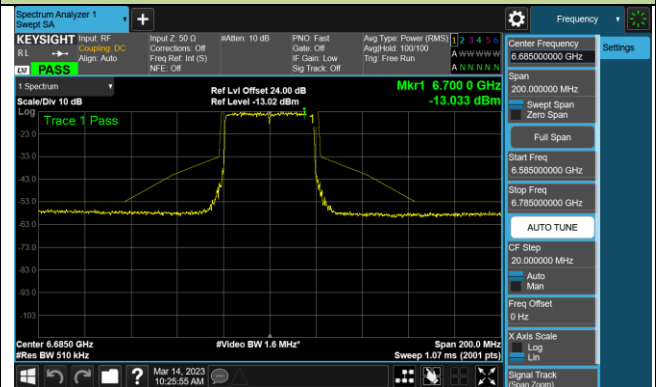

Channel 147 (6685MHz)