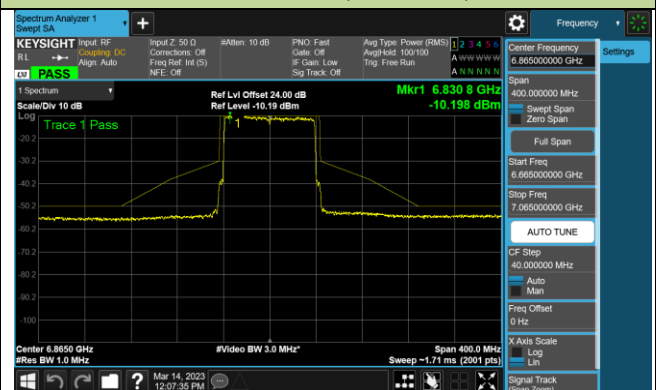

802.11ax-HE80 - Ant 2 (Nss = 1)

Channel 7 (5985MHz)

Channel 39 (6145MHz)

Channel 87 (6385MHz)

Channel 103 (6465MHz)

Channel 119 (6545MHz)

Channel 135 (6625MHz)

Channel 151 (6705MHz)

Channel 183 (6865MHz)

802.11ax-HE80 - Ant 2 (Nss = 1)

Channel 199 (6945MHz)

Channel 215 (7025MHz)

802.11ax-HE160 - Ant 2 (Nss = 1)

Channel 15 (6025MHz)

Channel 79 (6345MHz)

Channel 111 (6505MHz)