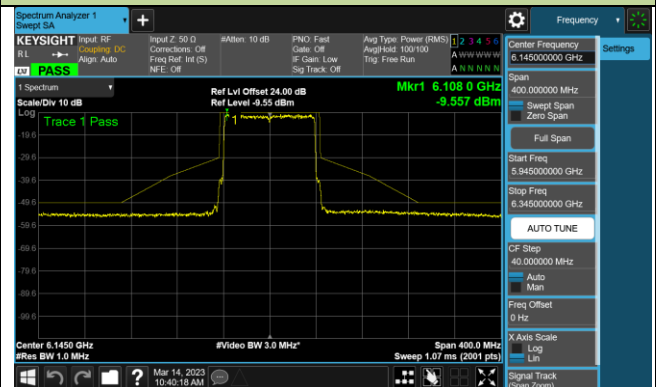

Channel 39 (6145MHz)