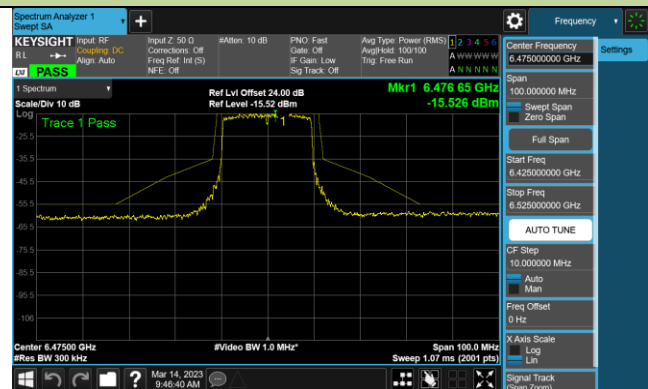

802.11ax-HE80 - Ant 1 (Nss = 1)

Channel 199 (6945MHz)

Channel 215 (7025MHz)

802.11ax-HE160 - Ant 1 (Nss = 1)

Channel 15 (6025MHz)

Channel 79 (6345MHz)

Channel 111 (6505MHz)

Channel 143 (6665MHz)

Channel 175 (6825MHz)

Channel 207 (6985MHz)

802.11ax-HE20 - Ant 2 (Nss = 1)

Channel 1 (5955MHz)

Channel 33 (6115MHz)

Channel 93 (6415MHz)

Channel 97 (6435MHz)

Channel 105 (6475MHz)

Channel 113 (6515MHz)

Channel 117 (6535MHz)

Channel 149 (6695MHz)

802.11ax-HE20 - Ant 2 (Nss = 1)

Channel 181 (6855MHz)

Channel 185 (6875MHz)

Channel 189 (6895MHz)

Channel 213 (7015MHz)