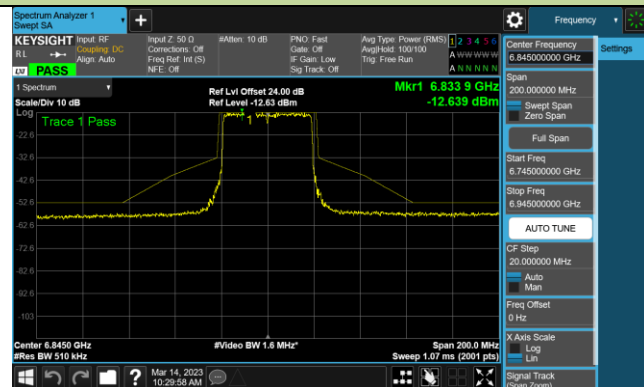

Channel 123 (6565MHz)

Channel 147 (6685MHz)

802.11ax-HE40 - Ant 2 (Nss = 1)

Channel 179 (6845MHz)

Channel 187 (6885MHz)

Channel 195 (6925MHz)

Channel 211 (7005MHz)

Channel 211 (7085MHz)

802.11ax-HE80 - Ant 2 (Nss = 1)

Channel 7 (5985MHz)

Channel 39 (6145MHz)

Channel 87 (6385MHz)

Channel 103 (6465MHz)

Channel 119 (6545MHz)

Channel 135 (6625MHz)

Channel 151 (6705MHz)