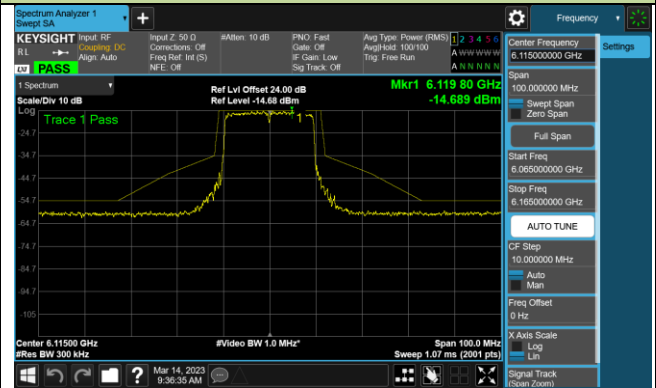

Channel 175 (6825MHz)

Channel 207 (6985MHz)

802.11ax-HE20 - Ant 2 (Nss = 1)

Channel 1 (5955MHz)

Channel 33 (6115MHz)

Channel 93 (6415MHz)

Channel 97 (6435MHz)

Channel 105 (6475MHz)

Channel 113 (6515MHz)

Channel 117 (6535MHz)

Channel 149 (6695MHz)

802.11ax-HE20 - Ant 2 (Nss = 1)

Channel 181 (6855MHz)

Channel 185 (6875MHz)

Channel 189 (6895MHz)

Channel 213 (7015MHz)