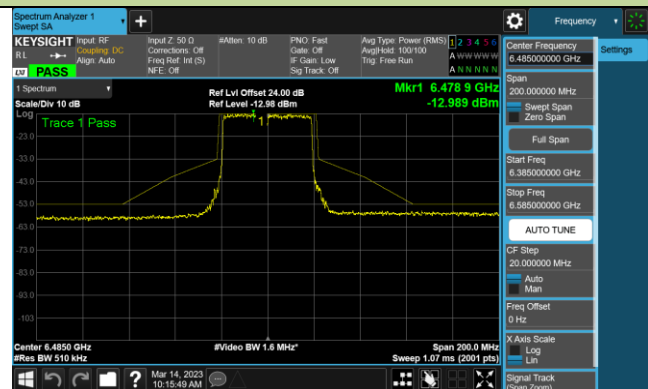

802.11ax-HE40 - Ant 1 (Nss = 1)

Channel 3 (5965MHz)

Channel 43 (6165MHz)

Channel 91 (6405MHz)

Channel 99 (6445MHz)

Channel 107 (6485MHz)

Channel 115 (6525MHz)

Channel 123 (6565MHz)

Channel 147 (6685MHz)

802.11ax-HE40 - Ant 1 (Nss = 1)

Channel 179 (6845MHz)

Channel 187 (6885MHz)

Channel 195 (6925MHz)

Channel 211 (7005MHz)

Channel 227 (7085MHz)

802.11ax-HE80 - Ant 1 (Nss = 1)