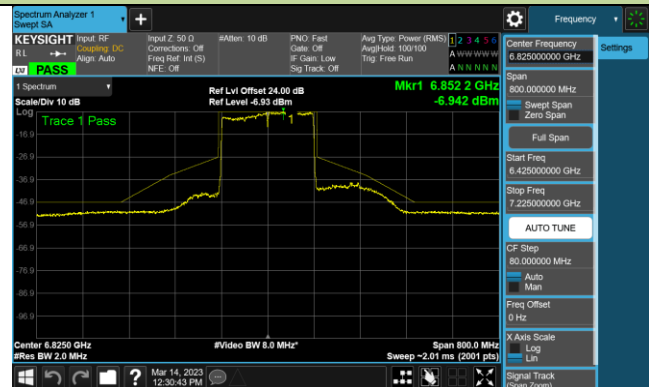

802.11ax-HE80 - Ant 1 (Nss = 1)

Channel 199 (6945MHz)

Channel 215 (7025MHz)

802.11ax-HE160 - Ant 1 (Nss = 1)

Channel 15 (6025MHz)

Channel 79 (6345MHz)

Channel 111 (6505MHz)

Channel 143 (6665MHz)

Channel 175 (6825MHz)

Channel 207 (6985MHz)

802.11ax-HE20 - Ant 2 (Nss = 1)

Channel 1 (5955MHz)

Channel 33 (6115MHz)

Channel 93 (6415MHz)

Channel 97 (6435MHz)

Channel 105 (6475MHz)