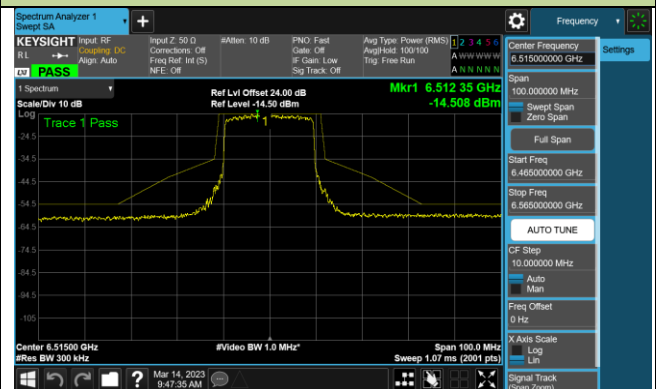

Channel 175 (6825MHz)

Channel 207 (6985MHz)

802.11ax-HE20 - Ant 2 (Nss = 1)

Channel 1 (5955MHz)

Channel 33 (6115MHz)

Channel 93 (6415MHz)

Channel 97 (6435MHz)

Channel 105 (6475MHz)

Channel 113 (6515MHz)

Channel 117 (6535MHz)

Channel 149 (6695MHz)

802.11ax-HE20 - Ant 2 (Nss = 1)

Channel 181 (6855MHz)

Channel 185 (6875MHz)

Channel 189 (6895MHz)

Channel 213 (7015MHz)