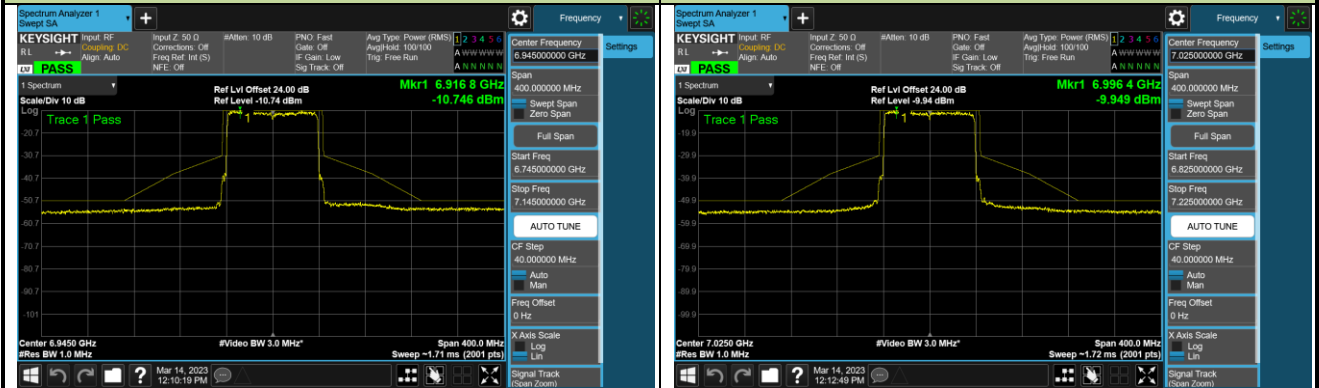

Channel 147 (6685MHz)

802.11ax-HE40 - Ant 1 (Nss = 1)

Channel 179 (6845MHz)

Channel 187 (6885MHz)

Channel 195 (6925MHz)

Channel 211 (7005MHz)

Channel 227 (7085MHz)

802.11ax-HE80 - Ant 1 (Nss = 1)

Channel 7 (5985MHz)

Channel 39 (6145MHz)

Channel 87 (6385MHz)

Channel 103 (6465MHz)

Channel 119 (6545MHz)

Channel 135 (6625MHz)

Channel 151 (6705MHz)

Channel 183 (6865MHz)

802.11ax-HE80 - Ant 1 (Nss = 1)

Channel 199 (6945MHz)

Channel 215 (7025MHz)

802.11ax-HE160 - Ant 1 (Nss = 1)

Channel 15 (6025MHz)

Channel 79 (6345MHz)

Channel 111 (6505MHz)

Channel 143 (6665MHz)