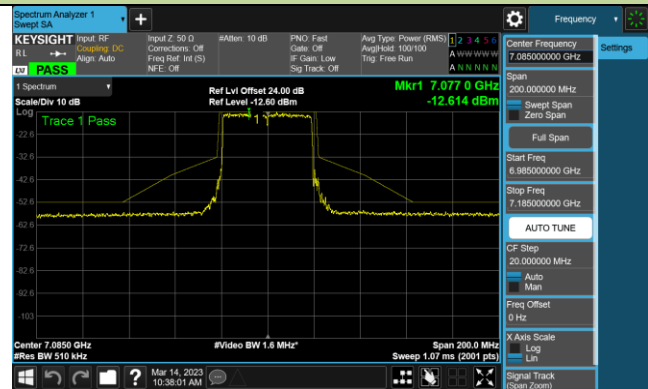

Channel 147 (6685MHz)

802.11ax-HE40 - Ant 1 (Nss = 1)

Channel 179 (6845MHz)

Channel 187 (6885MHz)

Channel 195 (6925MHz)

Channel 211 (7005MHz)

Channel 227 (7085MHz)

802.11ax-HE80 - Ant 1 (Nss = 1)