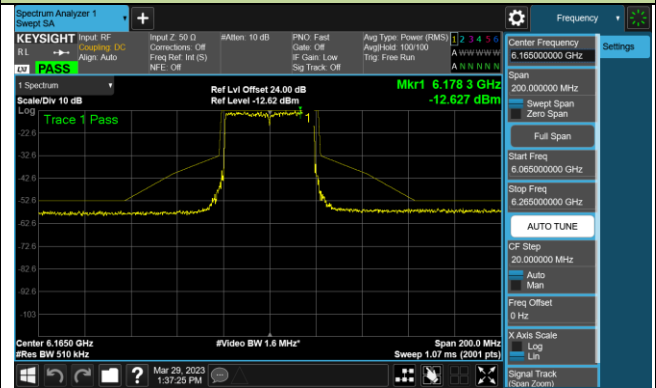

Channel 233 (7115MHz)

802.11ax-HE40 - Ant 2 (Nss = 1)

Channel 3 (5965MHz)

Channel 43 (6165MHz)

Channel 91 (6405MHz)

Channel 99 (6445MHz)

Channel 107 (6485MHz)

Channel 115 (6525MHz)