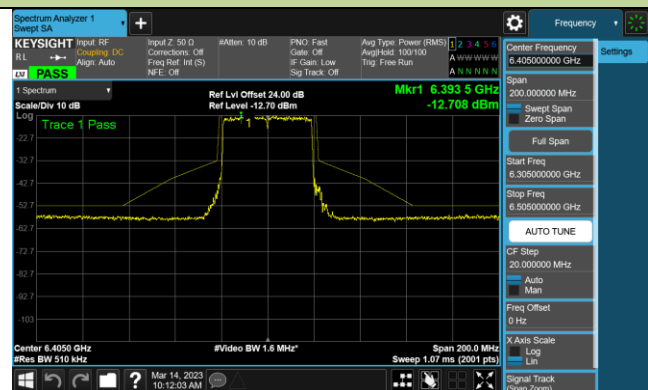

802.11ax-HE40 - Ant 1 (Nss = 1)

Channel 3 (5965MHz)

Channel 43 (6165MHz)

Channel 91 (6405MHz)

Channel 99 (6445MHz)

Channel 107 (6485MHz)

Channel 115 (6525MHz)

Channel 123 (6565MHz)

Channel 147 (6685MHz)

802.11ax-HE40 - Ant 1 (Nss = 1)

Channel 179 (6845MHz)

Channel 187 (6885MHz)

Channel 195 (6925MHz)

Channel 211 (7005MHz)

Channel 227 (7085MHz)

802.11ax-HE80 - Ant 1 (Nss = 1)