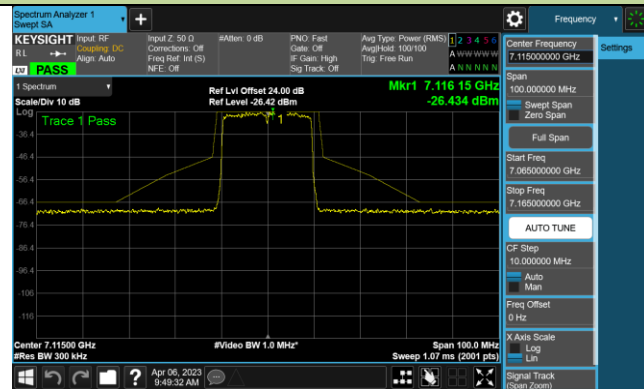

Channel 233 (7115MHz)