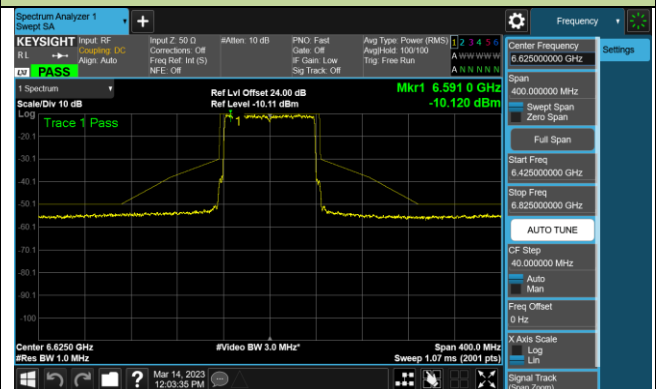

802.11ax-HE80 - Ant 2 (Nss = 1)

Channel 7 (5985MHz)

Channel 39 (6145MHz)

Channel 87 (6385MHz)

Channel 103 (6465MHz)

Channel 119 (6545MHz)

Channel 135 (6625MHz)

Channel 151 (6705MHz)

Channel 183 (6865MHz)

802.11ax-HE80 - Ant 2 (Nss = 1)

Channel 199 (6945MHz)

Channel 215 (7025MHz)

802.11ax-HE160 - Ant 2 (Nss = 1)

Channel 15 (6025MHz)

Channel 79 (6345MHz)

Channel 111 (6505MHz)