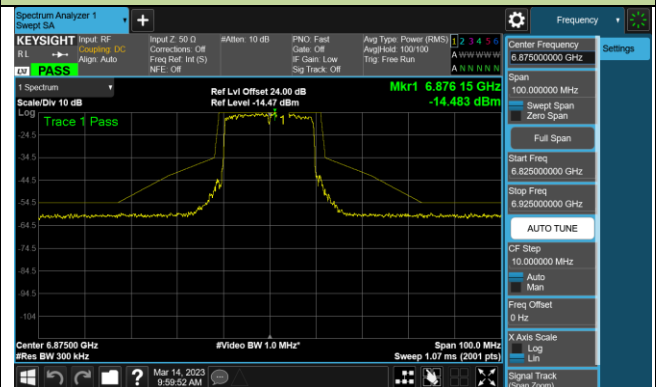

Channel 113 (6515MHz)

Channel 117 (6535MHz)

Channel 149 (6695MHz)

802.11ax-HE20 - Ant 2 (Nss = 1)

Channel 181 (6855MHz)

Channel 185 (6875MHz)

Channel 189 (6895MHz)

Channel 213 (7015MHz)