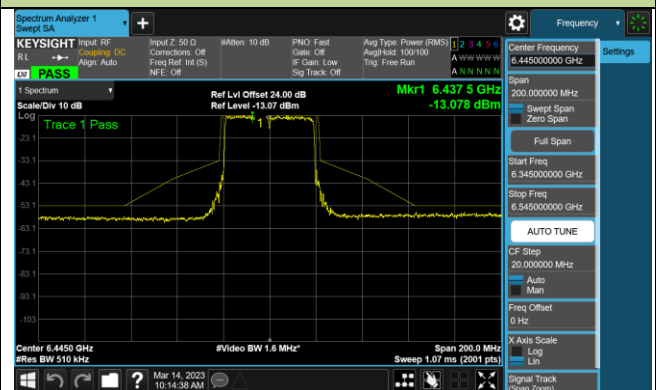

802.11ax-HE40 - Ant 1 (Nss = 1)

Channel 3 (5965MHz)

Channel 43 (6165MHz)

Channel 91 (6405MHz)

Channel 99 (6445MHz)

Channel 107 (6485MHz)

Channel 115 (6525MHz)

Channel 123 (6565MHz)

Channel 147 (6685MHz)

802.11ax-HE40 - Ant 1 (Nss = 1)

Channel 179 (6845MHz)

Channel 187 (6885MHz)

Channel 195 (6925MHz)

Channel 211 (7005MHz)

Channel 227 (7085MHz)

802.11ax-HE80 - Ant 1 (Nss = 1)