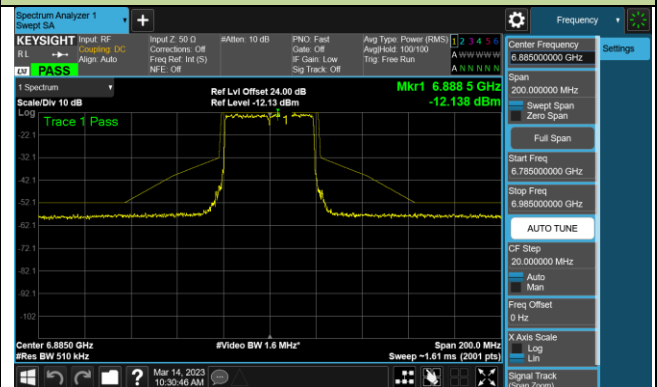

Channel 123 (6565MHz)

Channel 147 (6685MHz)

802.11ax-HE40 - Ant 2 (Nss = 1)

Channel 179 (6845MHz)

Channel 187 (6885MHz)

Channel 195 (6925MHz)

Channel 211 (7005MHz)

Channel 211 (7085MHz)