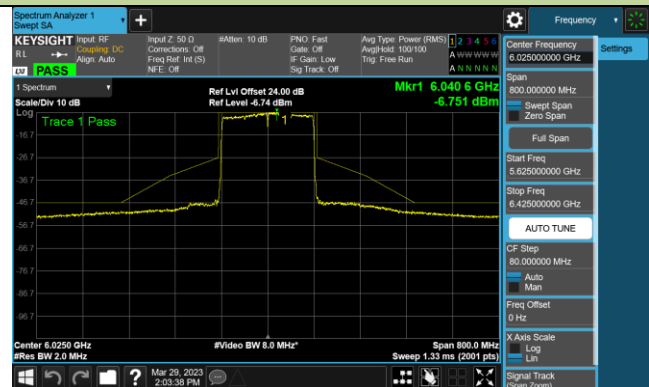

Channel 183 (6865MHz)

802.11ax-HE80 - Ant 2 (Nss = 1)

Channel 199 (6945MHz)

Channel 215 (7025MHz)

802.11ax-HE160 - Ant 2 (Nss = 1)

Channel 15 (6025MHz)

Channel 79 (6345MHz)

Channel 111 (6505MHz)

Channel 143 (6665MHz)

Channel 175 (6825MHz)

Channel 207 (6985MHz)