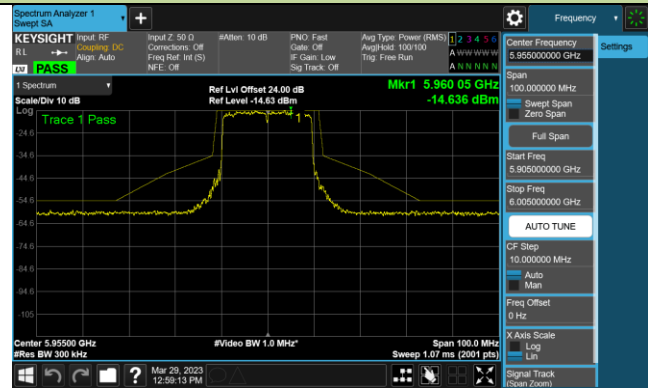

Channel 175 (6825MHz)

Channel 207 (6985MHz)

802.11ax-HE20 - Ant 2 (Nss = 1)

Channel 1 (5955MHz)

Channel 33 (6115MHz)

Channel 93 (6415MHz)

Channel 97 (6435MHz)

Channel 105 (6475MHz)

Channel 113 (6515MHz)

Channel 117 (6535MHz)

Channel 149 (6695MHz)

802.11ax-HE20 - Ant 2 (Nss = 1)

Channel 181 (6855MHz)

Channel 185 (6875MHz)

Channel 189 (6895MHz)

Channel 213 (7015MHz)