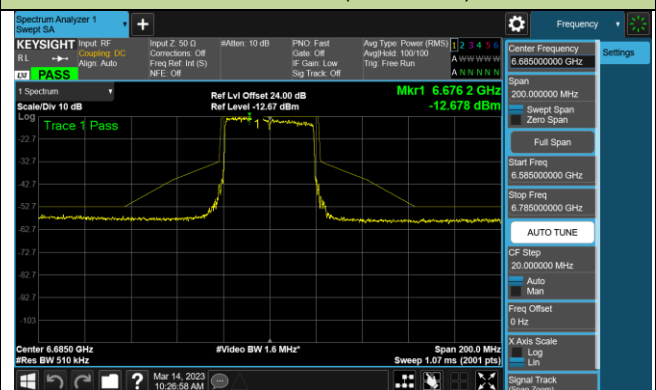

802.11ax-HE40 - Ant 1 (Nss = 1)

Channel 3 (5965MHz)

Channel 43 (6165MHz)

Channel 91 (6405MHz)

Channel 99 (6445MHz)

Channel 107 (6485MHz)

Channel 115 (6525MHz)

Channel 123 (6565MHz)

Channel 147 (6685MHz)

802.11ax-HE40 - Ant 1 (Nss = 1)

Channel 179 (6845MHz)

Channel 187 (6885MHz)

Channel 195 (6925MHz)

Channel 211 (7005MHz)

Channel 227 (7085MHz)

802.11ax-HE80 - Ant 1 (Nss = 1)