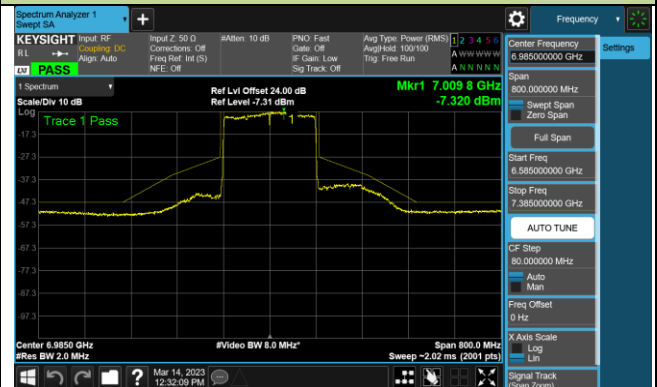

802.11ax-HE80 - Ant 1 (Nss = 1)

Channel 199 (6945MHz)

Channel 215 (7025MHz)

802.11ax-HE160 - Ant 1 (Nss = 1)

Channel 15 (6025MHz)

Channel 79 (6345MHz)

Channel 111 (6505MHz)

Channel 143 (6665MHz)

Channel 175 (6825MHz)

Channel 207 (6985MHz)

802.11ax-HE20 - Ant 2 (Nss = 1)

Channel 1 (5955MHz)

Channel 33 (6115MHz)

Channel 93 (6415MHz)

Channel 97 (6435MHz)

Channel 105 (6475MHz)