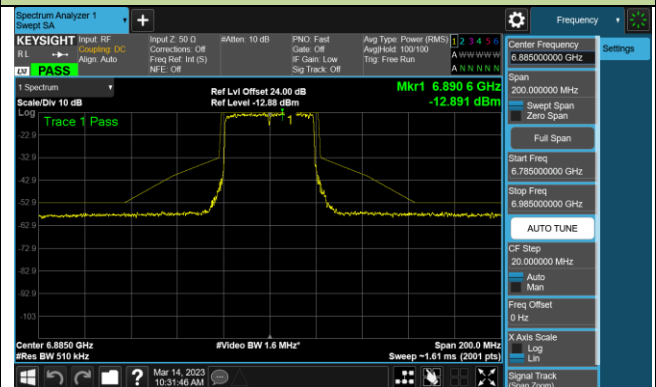

Channel 147 (6685MHz)

802.11ax-HE40 - Ant 1 (Nss = 1)

Channel 179 (6845MHz)

Channel 187 (6885MHz)

Channel 195 (6925MHz)

Channel 211 (7005MHz)

Channel 227 (7085MHz)

802.11ax-HE80 - Ant 1 (Nss = 1)