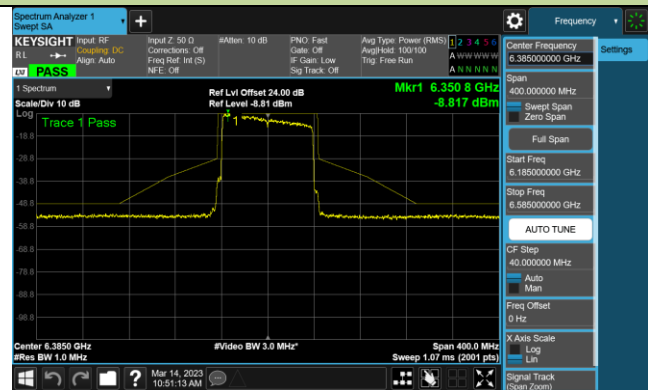

802.11ax-HE80 - Ant 2 (Nss = 1)

Channel 7 (5985MHz)

Channel 39 (6145MHz)

Channel 87 (6385MHz)

Channel 103 (6465MHz)

Channel 119 (6545MHz)

Channel 135 (6625MHz)

Channel 151 (6705MHz)

Channel 183 (6865MHz)

802.11ax-HE80 - Ant 2 (Nss = 1)

Channel 199 (6945MHz)

Channel 215 (7025MHz)

802.11ax-HE160 - Ant 2 (Nss = 1)

Channel 15 (6025MHz)

Channel 79 (6345MHz)

Channel 111 (6505MHz)