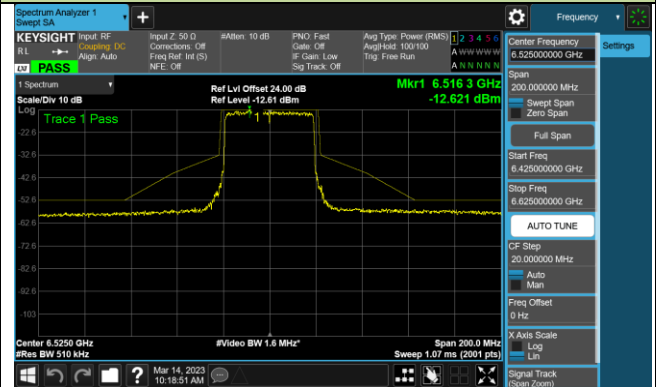

Channel 233 (7115MHz)

802.11ax-HE40 - Ant 2 (Nss = 1)

Channel 3 (5965MHz)

Channel 43 (6165MHz)

Channel 91 (6405MHz)

Channel 99 (6445MHz)

Channel 107 (6485MHz)

Channel 115 (6525MHz)

Channel 123 (6565MHz)

Channel 147 (6685MHz)

802.11ax-HE40 - Ant 2 (Nss = 1)

Channel 179 (6845MHz)

Channel 187 (6885MHz)

Channel 195 (6925MHz)

Channel 211 (7005MHz)

Channel 211 (7085MHz)