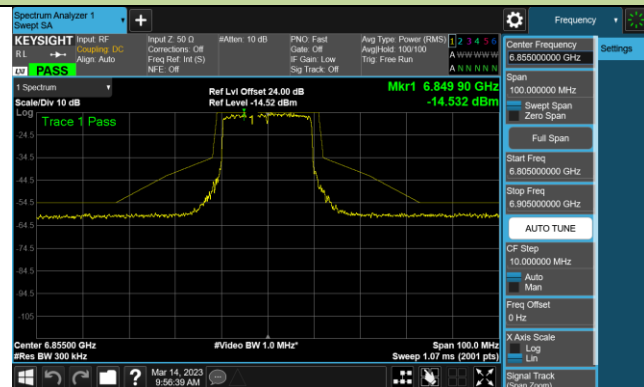

Channel 175 (6825MHz)

Channel 207 (6985MHz)

802.11ax-HE20 - Ant 2 (Nss = 1)

Channel 1 (5955MHz)

Channel 33 (6115MHz)

Channel 93 (6415MHz)

Channel 97 (6435MHz)

Channel 105 (6475MHz)

Channel 113 (6515MHz)

Channel 117 (6535MHz)

Channel 149 (6695MHz)

802.11ax-HE20 - Ant 2 (Nss = 1)

Channel 181 (6855MHz)

Channel 185 (6875MHz)

Channel 189 (6895MHz)

Channel 213 (7015MHz)

Channel 233 (7115MHz)

802.11ax-HE40 - Ant 2 (Nss = 1)

Channel 3 (5965MHz)

Channel 43 (6165MHz)

Channel 91 (6405MHz)

Channel 99 (6445MHz)

Channel 107 (6485MHz)

Channel 115 (6525MHz)