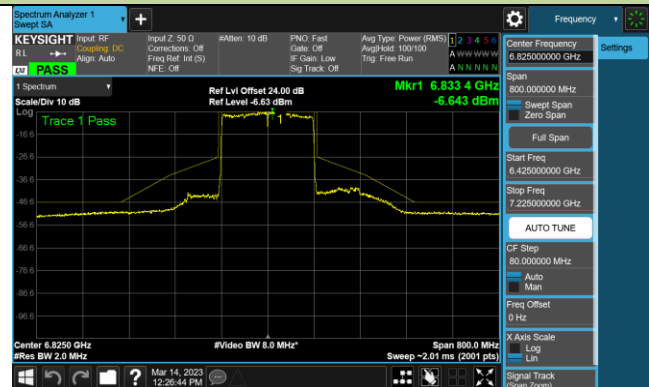

Channel 183 (6865MHz)

802.11ax-HE80 - Ant 2 (Nss = 1)

Channel 199 (6945MHz)

Channel 215 (7025MHz)

802.11ax-HE160 - Ant 2 (Nss = 1)

Channel 15 (6025MHz)

Channel 79 (6345MHz)

Channel 111 (6505MHz)

Channel 143 (6665MHz)

Channel 175 (6825MHz)

Channel 207 (6985MHz)