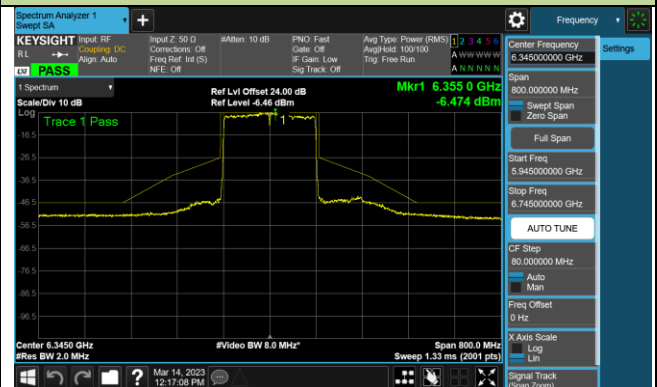

802.11ax-HE80 - Ant 1 (Nss = 1)

Channel 199 (6945MHz)

Channel 215 (7025MHz)

802.11ax-HE160 - Ant 1 (Nss = 1)

Channel 15 (6025MHz)

Channel 79 (6345MHz)

Channel 111 (6505MHz)

Channel 143 (6665MHz)

Channel 175 (6825MHz)

Channel 207 (6985MHz)

802.11ax-HE20 - Ant 2 (Nss = 1)

Channel 1 (5955MHz)

Channel 33 (6115MHz)

Channel 93 (6415MHz)

Channel 97 (6435MHz)

Channel 105 (6475MHz)