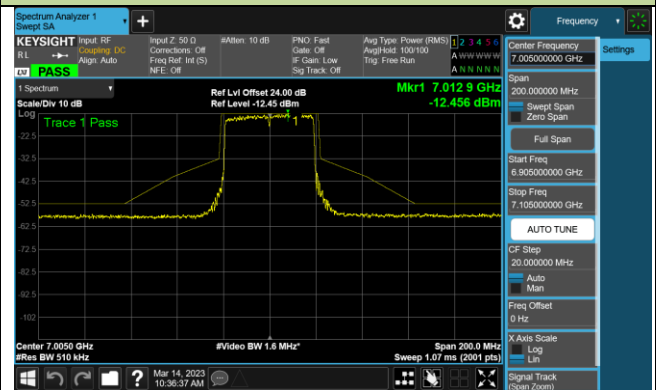

Channel 147 (6685MHz)

802.11ax-HE40 - Ant 1 (Nss = 1)

Channel 179 (6845MHz)

Channel 187 (6885MHz)

Channel 195 (6925MHz)

Channel 211 (7005MHz)

Channel 227 (7085MHz)

802.11ax-HE80 - Ant 1 (Nss = 1)