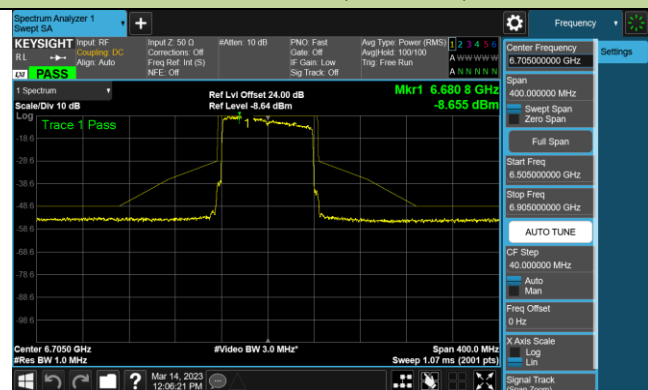

802.11ax-HE80 - Ant 2 (Nss = 1)

Channel 7 (5985MHz)

Channel 39 (6145MHz)

Channel 87 (6385MHz)

Channel 103 (6465MHz)

Channel 119 (6545MHz)

Channel 135 (6625MHz)

Channel 151 (6705MHz)

Channel 183 (6865MHz)

802.11ax-HE80 - Ant 2 (Nss = 1)

Channel 199 (6945MHz)

Channel 215 (7025MHz)

802.11ax-HE160 - Ant 2 (Nss = 1)

Channel 15 (6025MHz)

Channel 79 (6345MHz)

Channel 111 (6505MHz)