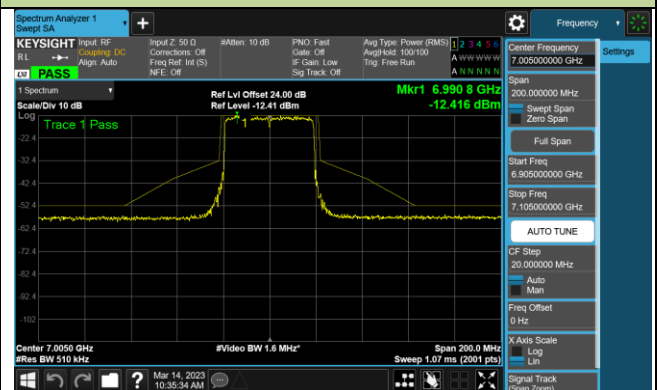

Channel 123 (6565MHz)

Channel 147 (6685MHz)

802.11ax-HE40 - Ant 2 (Nss = 1)

Channel 179 (6845MHz)

Channel 187 (6885MHz)

Channel 195 (6925MHz)

Channel 211 (7005MHz)

Channel 211 (7085MHz)