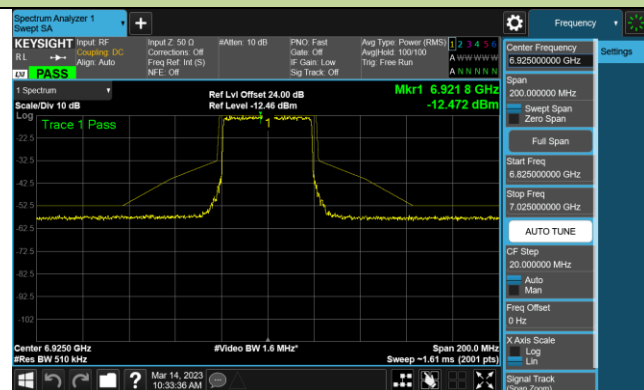

Channel 123 (6565MHz)

Channel 147 (6685MHz)

802.11ax-HE40 - Ant 2 (Nss = 1)

Channel 179 (6845MHz)

Channel 187 (6885MHz)

Channel 195 (6925MHz)

Channel 211 (7005MHz)

Channel 211 (7085MHz)