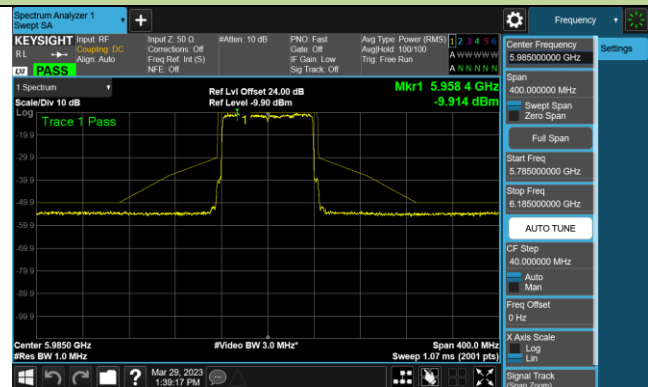

Channel 123 (6565MHz)

Channel 147 (6685MHz)

802.11ax-HE40 - Ant 2 (Nss = 1)

Channel 179 (6845MHz)

Channel 187 (6885MHz)

Channel 195 (6925MHz)

Channel 211 (7005MHz)

Channel 211 (7085MHz)

802.11ax-HE80 - Ant 2 (Nss = 1)

Channel 7 (5985MHz)

Channel 39 (6145MHz)

Channel 87 (6385MHz)

Channel 103 (6465MHz)

Channel 119 (6545MHz)

Channel 135 (6625MHz)

Channel 151 (6705MHz)