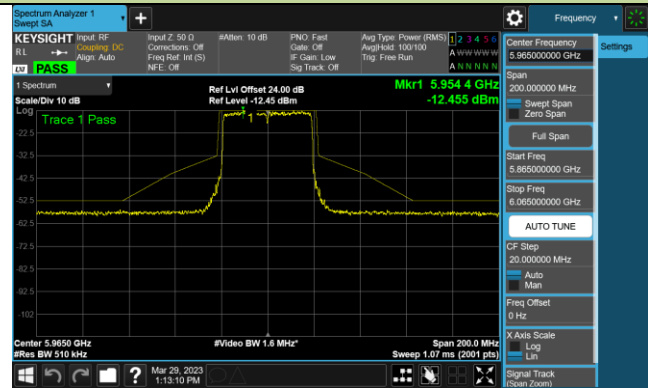

802.11ax-HE40 - Ant 2 (Nss = 1)

Channel 3 (5965MHz)