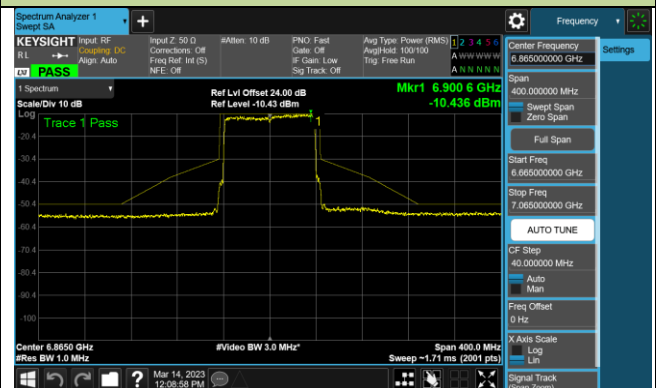

Channel 7 (5985MHz)

Channel 39 (6145MHz)

Channel 87 (6385MHz)

Channel 103 (6465MHz)

Channel 119 (6545MHz)

Channel 135 (6625MHz)

Channel 151 (6705MHz)

Channel 183 (6865MHz)

802.11ax-HE80 - Ant 1 (Nss = 1)

Channel 199 (6945MHz)

Channel 215 (7025MHz)

802.11ax-HE160 - Ant 1 (Nss = 1)

Channel 15 (6025MHz)

Channel 79 (6345MHz)

Channel 111 (6505MHz)

Channel 143 (6665MHz)