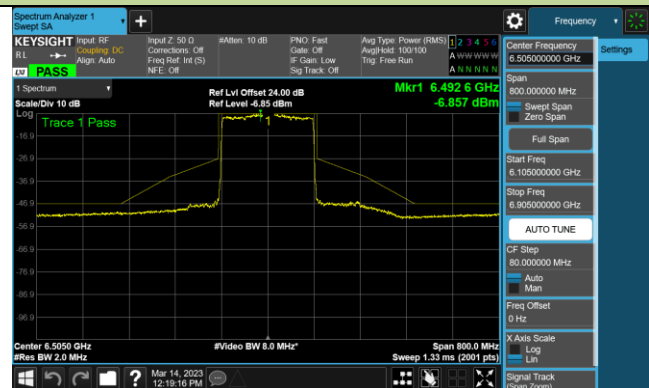

Channel 183 (6865MHz)

802.11ax-HE80 - Ant 2 (Nss = 1)

Channel 199 (6945MHz)

Channel 215 (7025MHz)

802.11ax-HE160 - Ant 2 (Nss = 1)

Channel 15 (6025MHz)

Channel 79 (6345MHz)

Channel 111 (6505MHz)

Channel 143 (6665MHz)

Channel 175 (6825MHz)

Channel 207 (6985MHz)