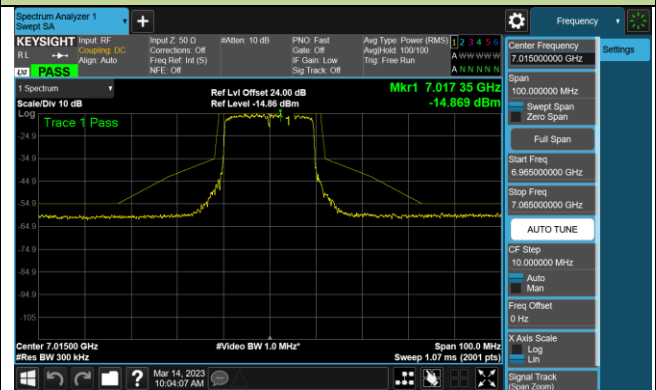

Channel 175 (6825MHz)

Channel 207 (6985MHz)

802.11ax-HE20 - Ant 2 (Nss = 1)

Channel 1 (5955MHz)

Channel 33 (6115MHz)

Channel 93 (6415MHz)

Channel 97 (6435MHz)

Channel 105 (6475MHz)

Channel 113 (6515MHz)

Channel 117 (6535MHz)

Channel 149 (6695MHz)

802.11ax-HE20 - Ant 2 (Nss = 1)

Channel 181 (6855MHz)

Channel 185 (6875MHz)

Channel 189 (6895MHz)

Channel 213 (7015MHz)

Channel 233 (7115MHz)

802.11ax-HE40 - Ant 2 (Nss = 1)

Channel 3 (5965MHz)

Channel 43 (6165MHz)

Channel 91 (6405MHz)

Channel 99 (6445MHz)

Channel 107 (6485MHz)

Channel 115 (6525MHz)