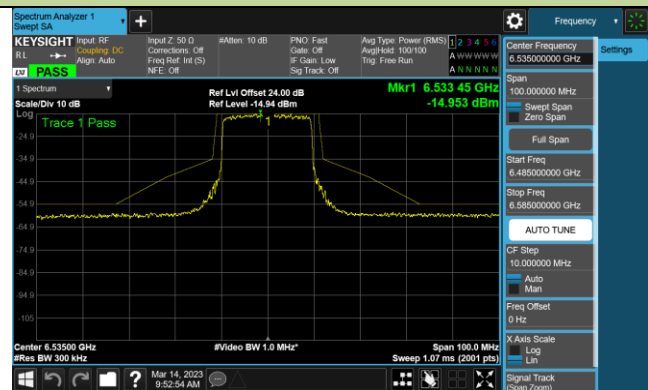

Channel 175 (6825MHz)

Channel 207 (6985MHz)

802.11ax-HE20 - Ant 2 (Nss = 1)

Channel 1 (5955MHz)

Channel 33 (6115MHz)

Channel 93 (6415MHz)

Channel 97 (6435MHz)

Channel 105 (6475MHz)

Channel 113 (6515MHz)

Channel 117 (6535MHz)

Channel 149 (6695MHz)

802.11ax-HE20 - Ant 2 (Nss = 1)

Channel 181 (6855MHz)

Channel 185 (6875MHz)

Channel 189 (6895MHz)

Channel 213 (7015MHz)