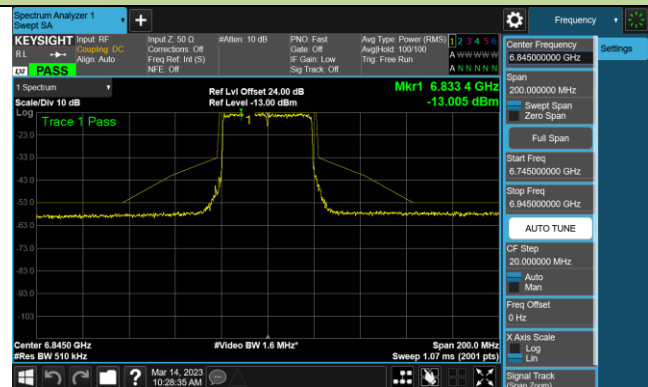

802.11ax-HE40 - Ant 1 (Nss = 1)

Channel 3 (5965MHz)

Channel 43 (6165MHz)

Channel 91 (6405MHz)

Channel 99 (6445MHz)

Channel 107 (6485MHz)

Channel 115 (6525MHz)

Channel 123 (6565MHz)

Channel 147 (6685MHz)

802.11ax-HE40 - Ant 1 (Nss = 1)

Channel 179 (6845MHz)

Channel 187 (6885MHz)

Channel 195 (6925MHz)

Channel 211 (7005MHz)

Channel 227 (7085MHz)

802.11ax-HE80 - Ant 1 (Nss = 1)