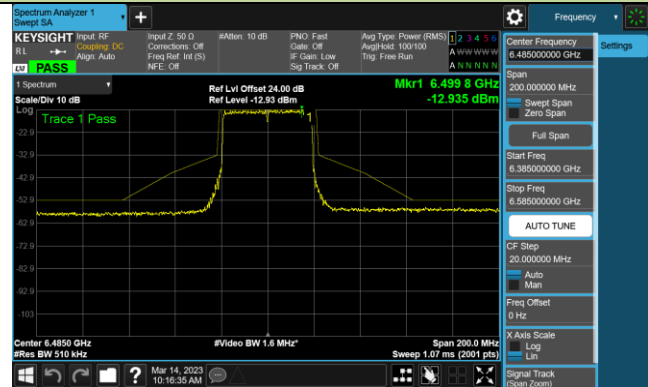

Channel 233 (7115MHz)

802.11ax-HE40 - Ant 2 (Nss = 1)

Channel 3 (5965MHz)

Channel 43 (6165MHz)

Channel 91 (6405MHz)

Channel 99 (6445MHz)

Channel 107 (6485MHz)

Channel 115 (6525MHz)