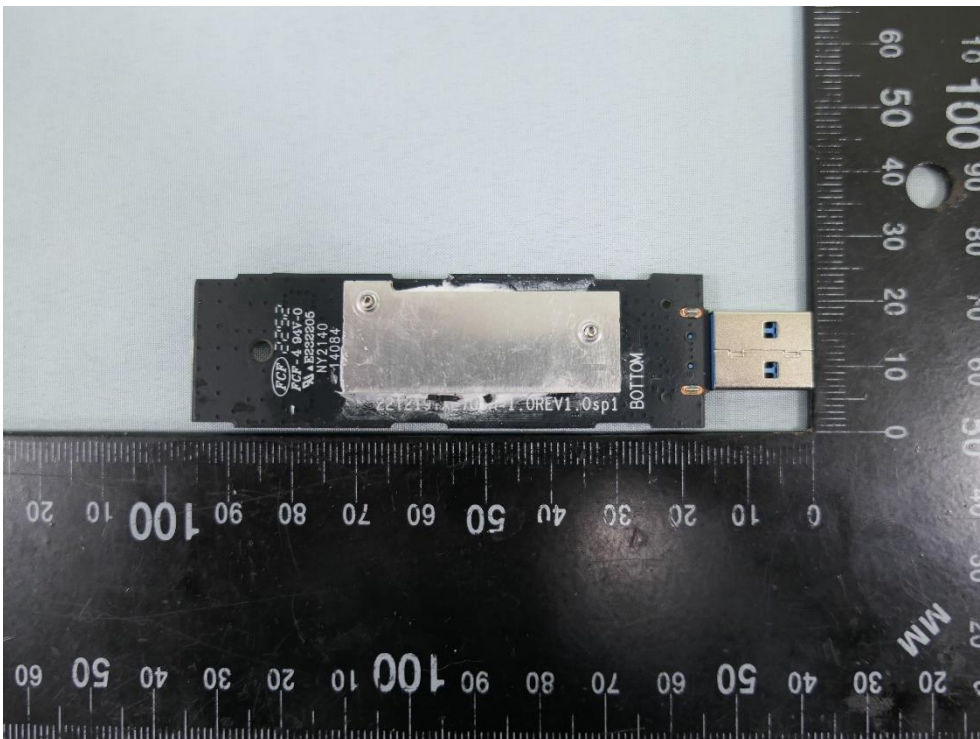

**Product: AXE5400 Wi-Fi 6E
High Gain Wireless USB
Adapter**

Brand Name: tp-link

**Model Number: Archer
TXE70UH**

Internal Photograph

(1) EUT Photo

(2) EUT Photo

(3) EUT Photo

(4) EUT Photo

(5) EUT Photo

(6) EUT Photo

(7) EUT Photo

(8) EUT Photo

(9) EUT Photo

(10) EUT Photo

(11) EUT Photo (Antenna appearance #1)

(12) EUT Photo (Antenna appearance #1)