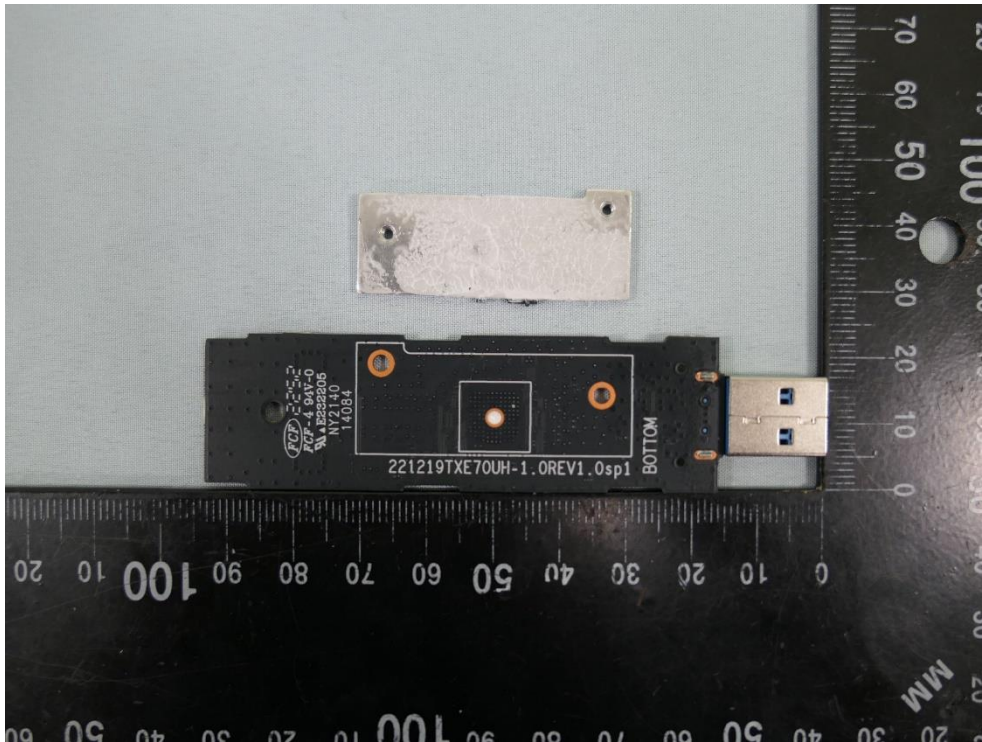

**Product: AXE5400 Wi-Fi 6E
High Gain Wireless USB
Adapter**

Brand Name: tp-link

**Model Number: Archer
TXE70UH**

Internal Photograph

(1) EUT Photo

(2) EUT Photo

(3) EUT Photo

(4) EUT Photo

(5) EUT Photo

(6) EUT Photo

(7) EUT Photo

(8) EUT Photo

(9) EUT Photo

(10) EUT Photo

(11) EUT Photo (Antenna appearance #1)

(12) EUT Photo (Antenna appearance #1)