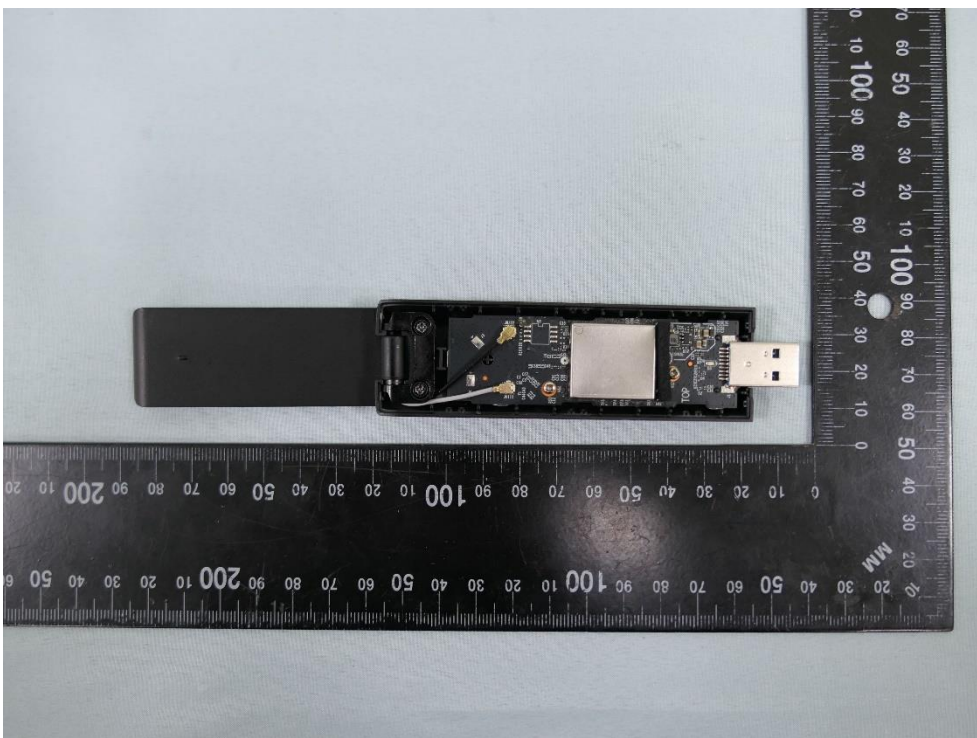

**Product: AXE5400 Wi-Fi 6E
High Gain Wireless USB
Adapter**

Brand Name: tp-link

**Model Number: Archer
TXE70UH**

Internal Photograph

(1) EUT Photo

(2) EUT Photo

(3) EUT Photo

(4) EUT Photo

(5) EUT Photo

(6) EUT Photo

(7) EUT Photo

(8) EUT Photo

(9) EUT Photo

(10) EUT Photo

(11) EUT Photo (Antenna appearance #1)

(12) EUT Photo (Antenna appearance #1)