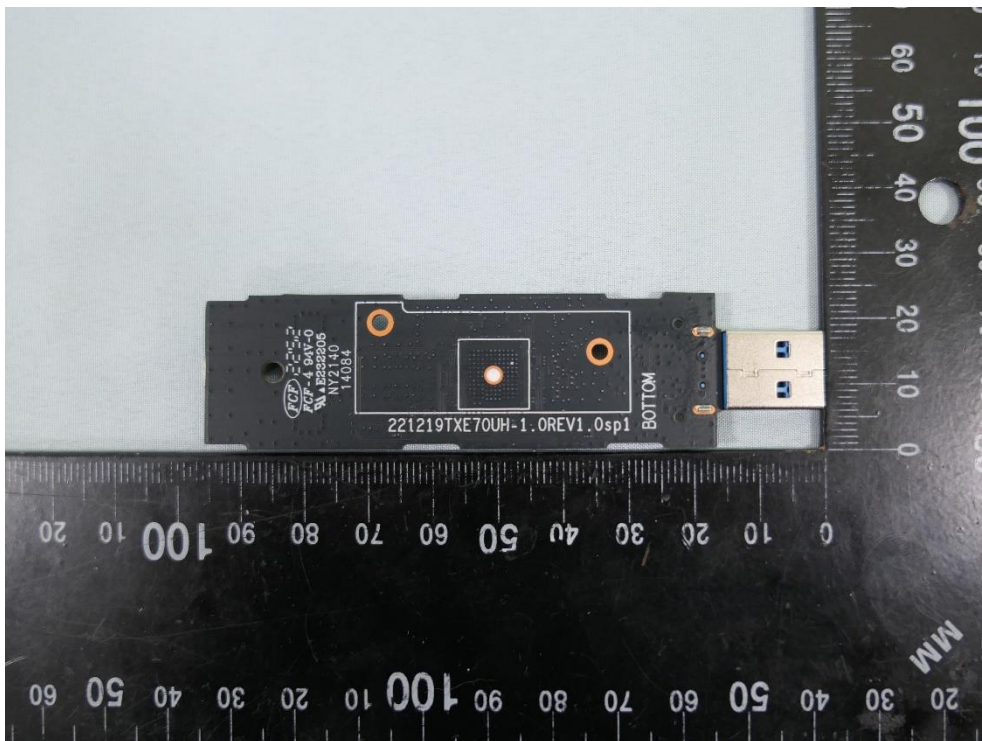

**Product: AXE5400 Wi-Fi 6E
High Gain Wireless USB
Adapter**

Brand Name: tp-link

**Model Number: Archer
TXE70UH**

Internal Photograph

(1) EUT Photo

(2) EUT Photo

(3) EUT Photo

(4) EUT Photo

(5) EUT Photo

(6) EUT Photo

(7) EUT Photo

(8) EUT Photo

(9) EUT Photo

(10) EUT Photo

(11) EUT Photo (Antenna appearance #1)

(12) EUT Photo (Antenna appearance #1)