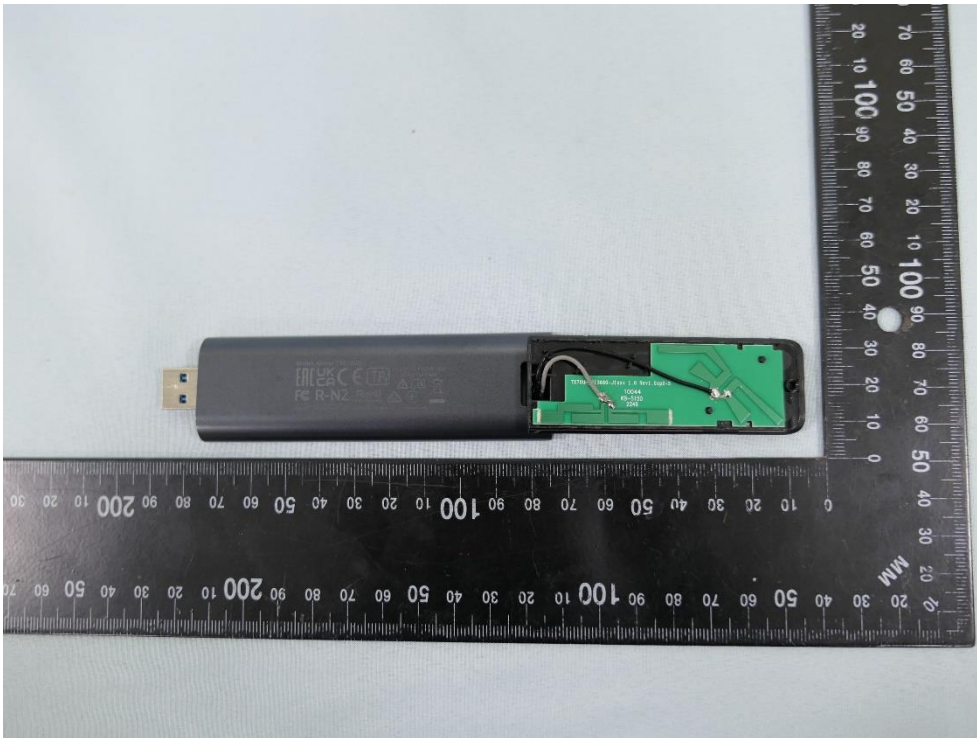

**Product: AXE5400 Wi-Fi 6E
High Gain Wireless USB
Adapter**

Brand Name: tp-link

**Model Number: Archer
TXE70UH**

Internal Photograph

(1) EUT Photo

(2) EUT Photo

(3) EUT Photo

(4) EUT Photo

(5) EUT Photo

(6) EUT Photo

(7) EUT Photo

(8) EUT Photo

(9) EUT Photo

(10) EUT Photo

(11) EUT Photo (Antenna appearance #1)

(12) EUT Photo (Antenna appearance #1)