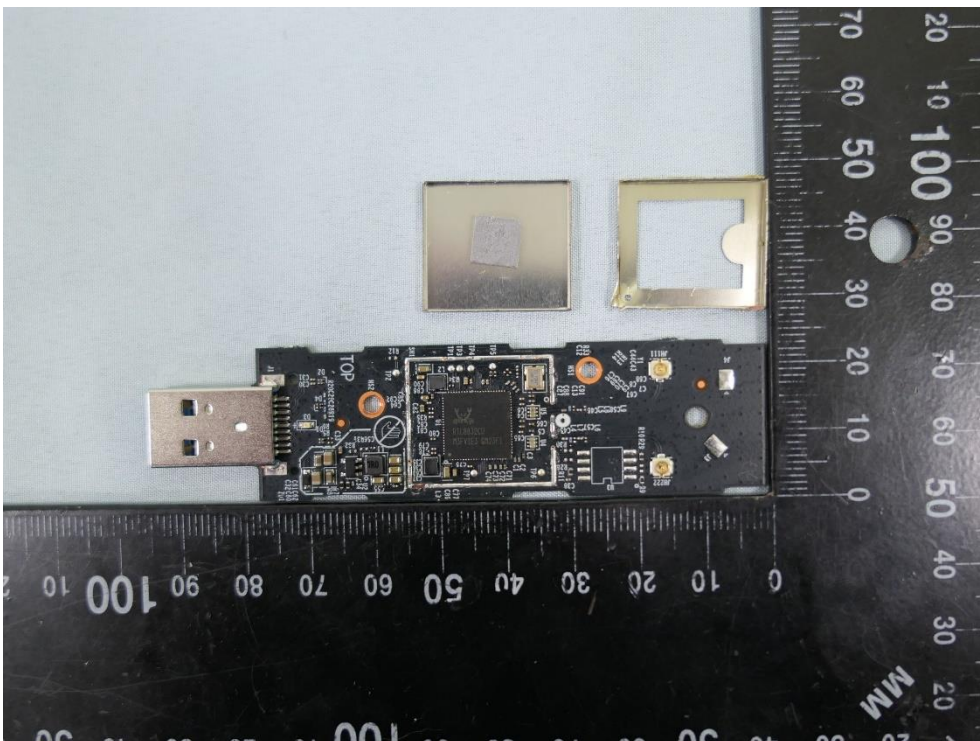

**Product: AXE5400 Wi-Fi 6E
High Gain Wireless USB
Adapter**

Brand Name: tp-link

**Model Number: Archer
TXE70UH**

Internal Photograph

(1) EUT Photo

(2) EUT Photo

(3) EUT Photo

(4) EUT Photo

(5) EUT Photo

(6) EUT Photo

(7) EUT Photo

(8) EUT Photo

(9) EUT Photo

(10) EUT Photo

(11) EUT Photo (Antenna appearance #1)

(12) EUT Photo (Antenna appearance #1)