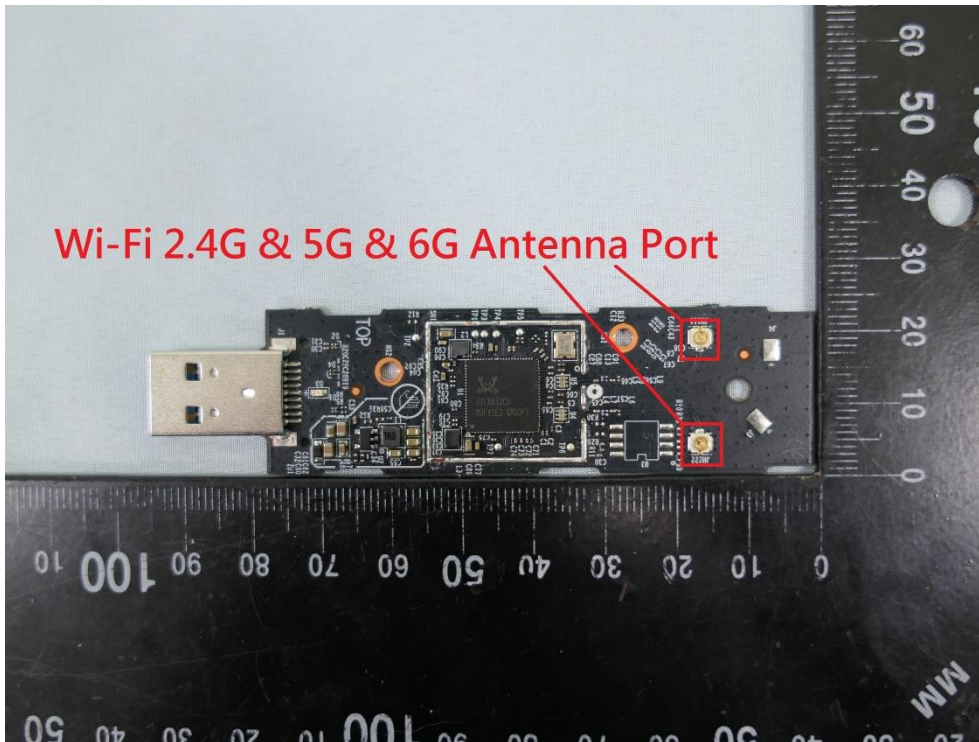

**Product: AXE5400 Wi-Fi 6E
High Gain Wireless USB
Adapter**

Brand Name: tp-link

**Model Number: Archer
TXE70UH**

Internal Photograph

(1) EUT Photo

(2) EUT Photo

(3) EUT Photo

(4) EUT Photo

(5) EUT Photo

(6) EUT Photo

(7) EUT Photo

(8) EUT Photo

(9) EUT Photo

(10) EUT Photo

(11) EUT Photo (Antenna appearance #1)

(12) EUT Photo (Antenna appearance #1)