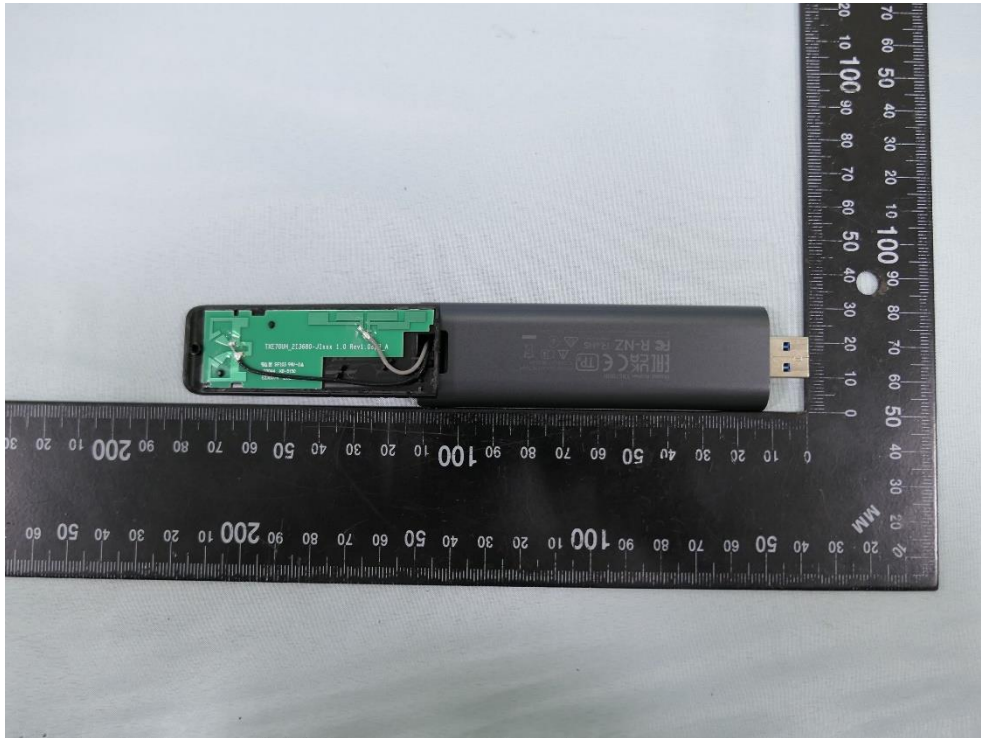

(13) EUT Photo (Antenna appearance #2)