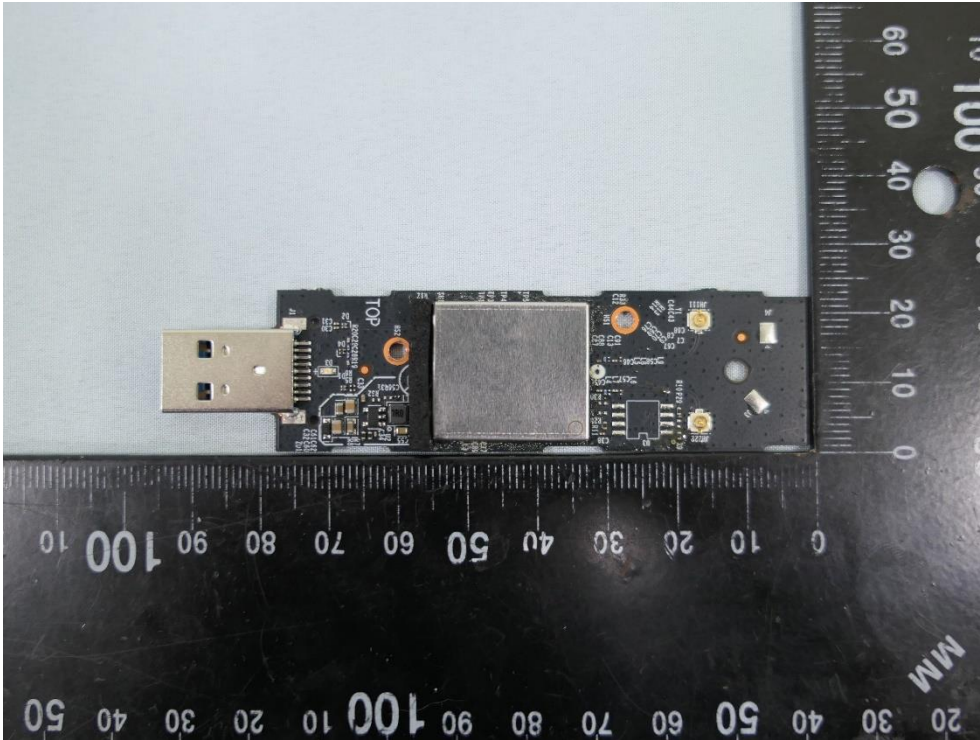

**Product: AXE5400 Wi-Fi 6E
High Gain Wireless USB
Adapter**

Brand Name: tp-link

**Model Number: Archer
TXE70UH**

Internal Photograph

(1) EUT Photo

(2) EUT Photo

(3) EUT Photo

(4) EUT Photo

(5) EUT Photo

(6) EUT Photo

(7) EUT Photo

(8) EUT Photo

(9) EUT Photo

(10) EUT Photo

(11) EUT Photo (Antenna appearance #1)

(12) EUT Photo (Antenna appearance #1)