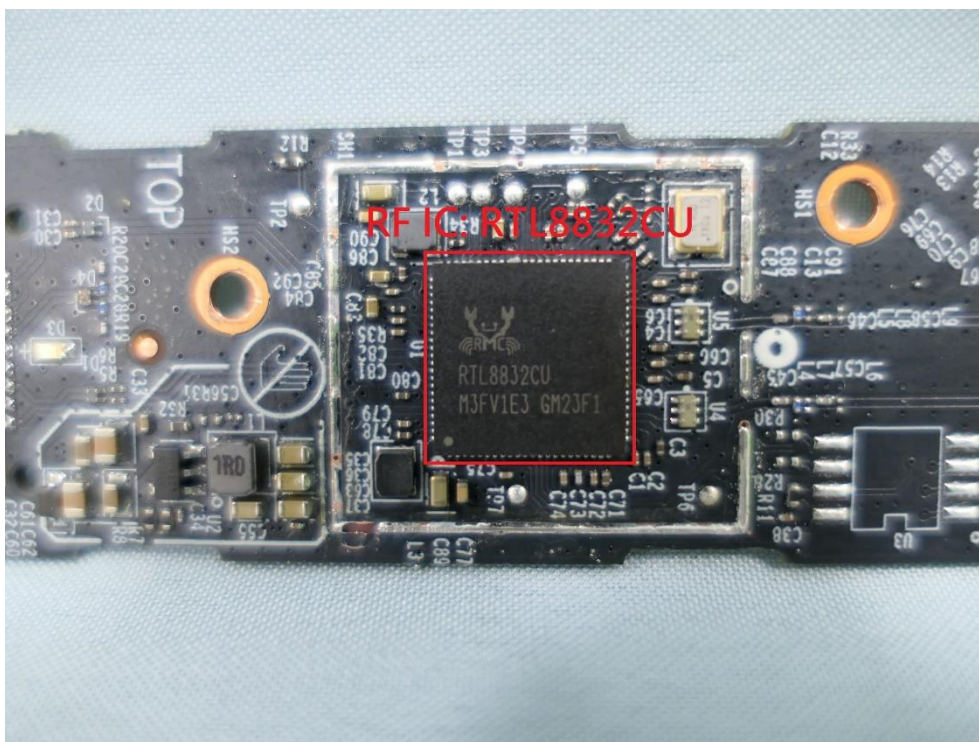

**Product: AXE5400 Wi-Fi 6E
High Gain Wireless USB
Adapter**

Brand Name: tp-link

**Model Number: Archer
TXE70UH**

Internal Photograph

(1) EUT Photo

(2) EUT Photo

(3) EUT Photo

(4) EUT Photo

(5) EUT Photo

(6) EUT Photo

(7) EUT Photo

(8) EUT Photo

(9) EUT Photo

(10) EUT Photo

(11) EUT Photo (Antenna appearance #1)

(12) EUT Photo (Antenna appearance #1)