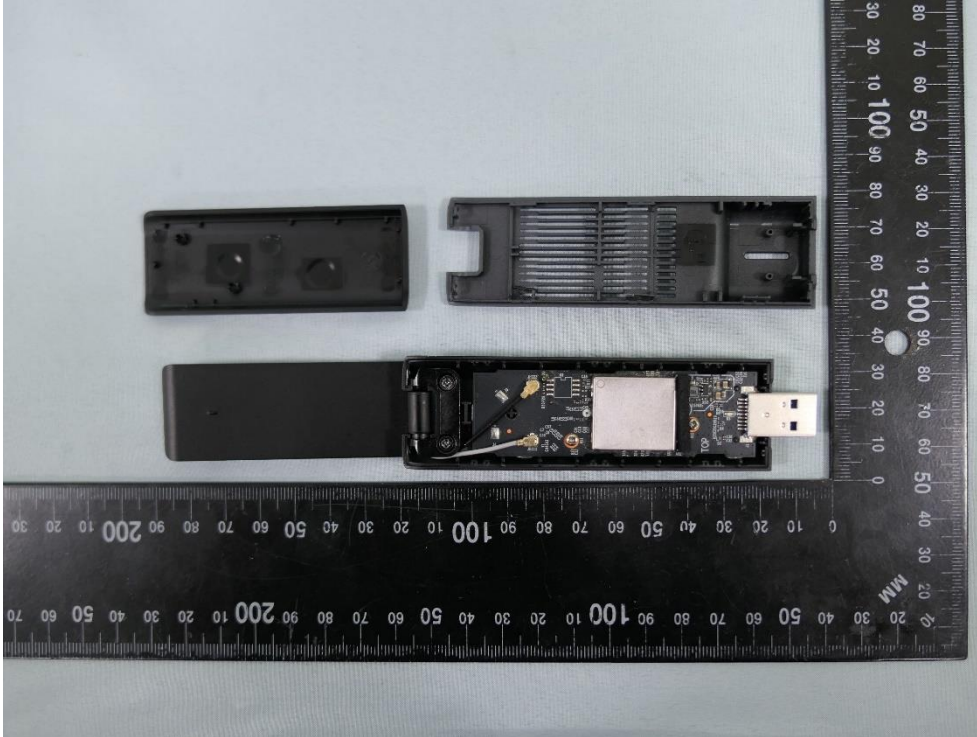

**Product: AXE5400 Wi-Fi 6E
High Gain Wireless USB
Adapter**

Brand Name: tp-link

**Model Number: Archer
TXE70UH**

Internal Photograph

(1) EUT Photo

(2) EUT Photo

(3) EUT Photo

(4) EUT Photo

(5) EUT Photo

(6) EUT Photo

(7) EUT Photo

(8) EUT Photo

(9) EUT Photo

(10) EUT Photo

(11) EUT Photo (Antenna appearance #1)

(12) EUT Photo (Antenna appearance #1)

(13) EUT Photo (Antenna appearance #2)

(14) EUT Photo (Antenna appearance #2)