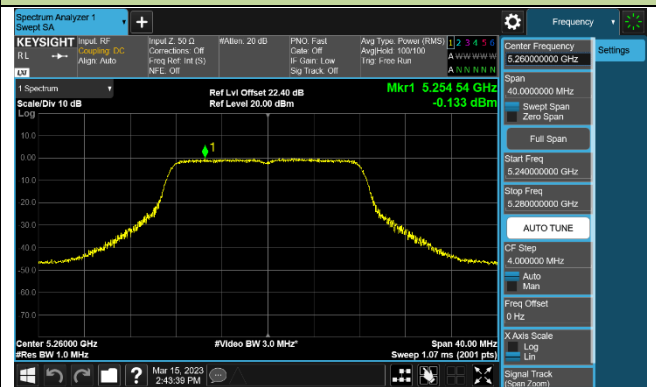

802.11ax-HE160 Power Spectral Density - Ant 1

Channel 50 (5250MHz)

Channel 114 (5570MHz)

802.11a Power Spectral Density - Ant 2

Channel 36 (5180MHz)

Channel 44 (5220MHz)

Channel 48 (5240MHz)

Channel 52 (5260MHz)

Channel 60 (5300MHz)

Channel 64 (5320MHz)

802.11ac-VHT20 Power Spectral Density - Ant 2

Channel 36 (5180MHz)

Channel 44 (5220MHz)

Channel 48 (5240MHz)

Channel 52 (5260MHz)

Channel 60 (5300MHz)