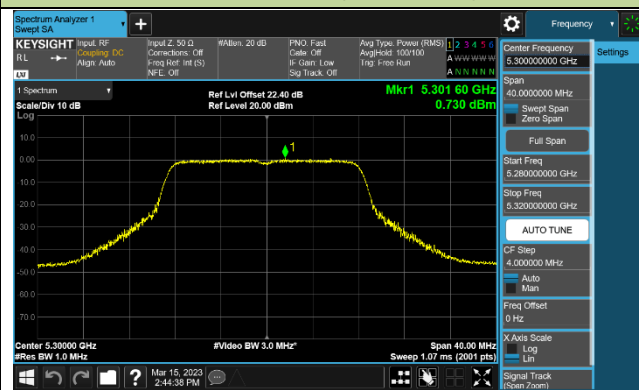

802.11ax-HE160 Power Spectral Density - Ant 1

Channel 50 (5250MHz)

Channel 114 (5570MHz)

802.11a Power Spectral Density - Ant 2

Channel 36 (5180MHz)

Channel 44 (5220MHz)

Channel 48 (5240MHz)

Channel 52 (5260MHz)

Channel 60 (5300MHz)

Channel 64 (5320MHz)

802.11ac-VHT20 Power Spectral Density - Ant 2

Channel 36 (5180MHz)

Channel 44 (5220MHz)

Channel 48 (5240MHz)

Channel 52 (5260MHz)

Channel 60 (5300MHz)