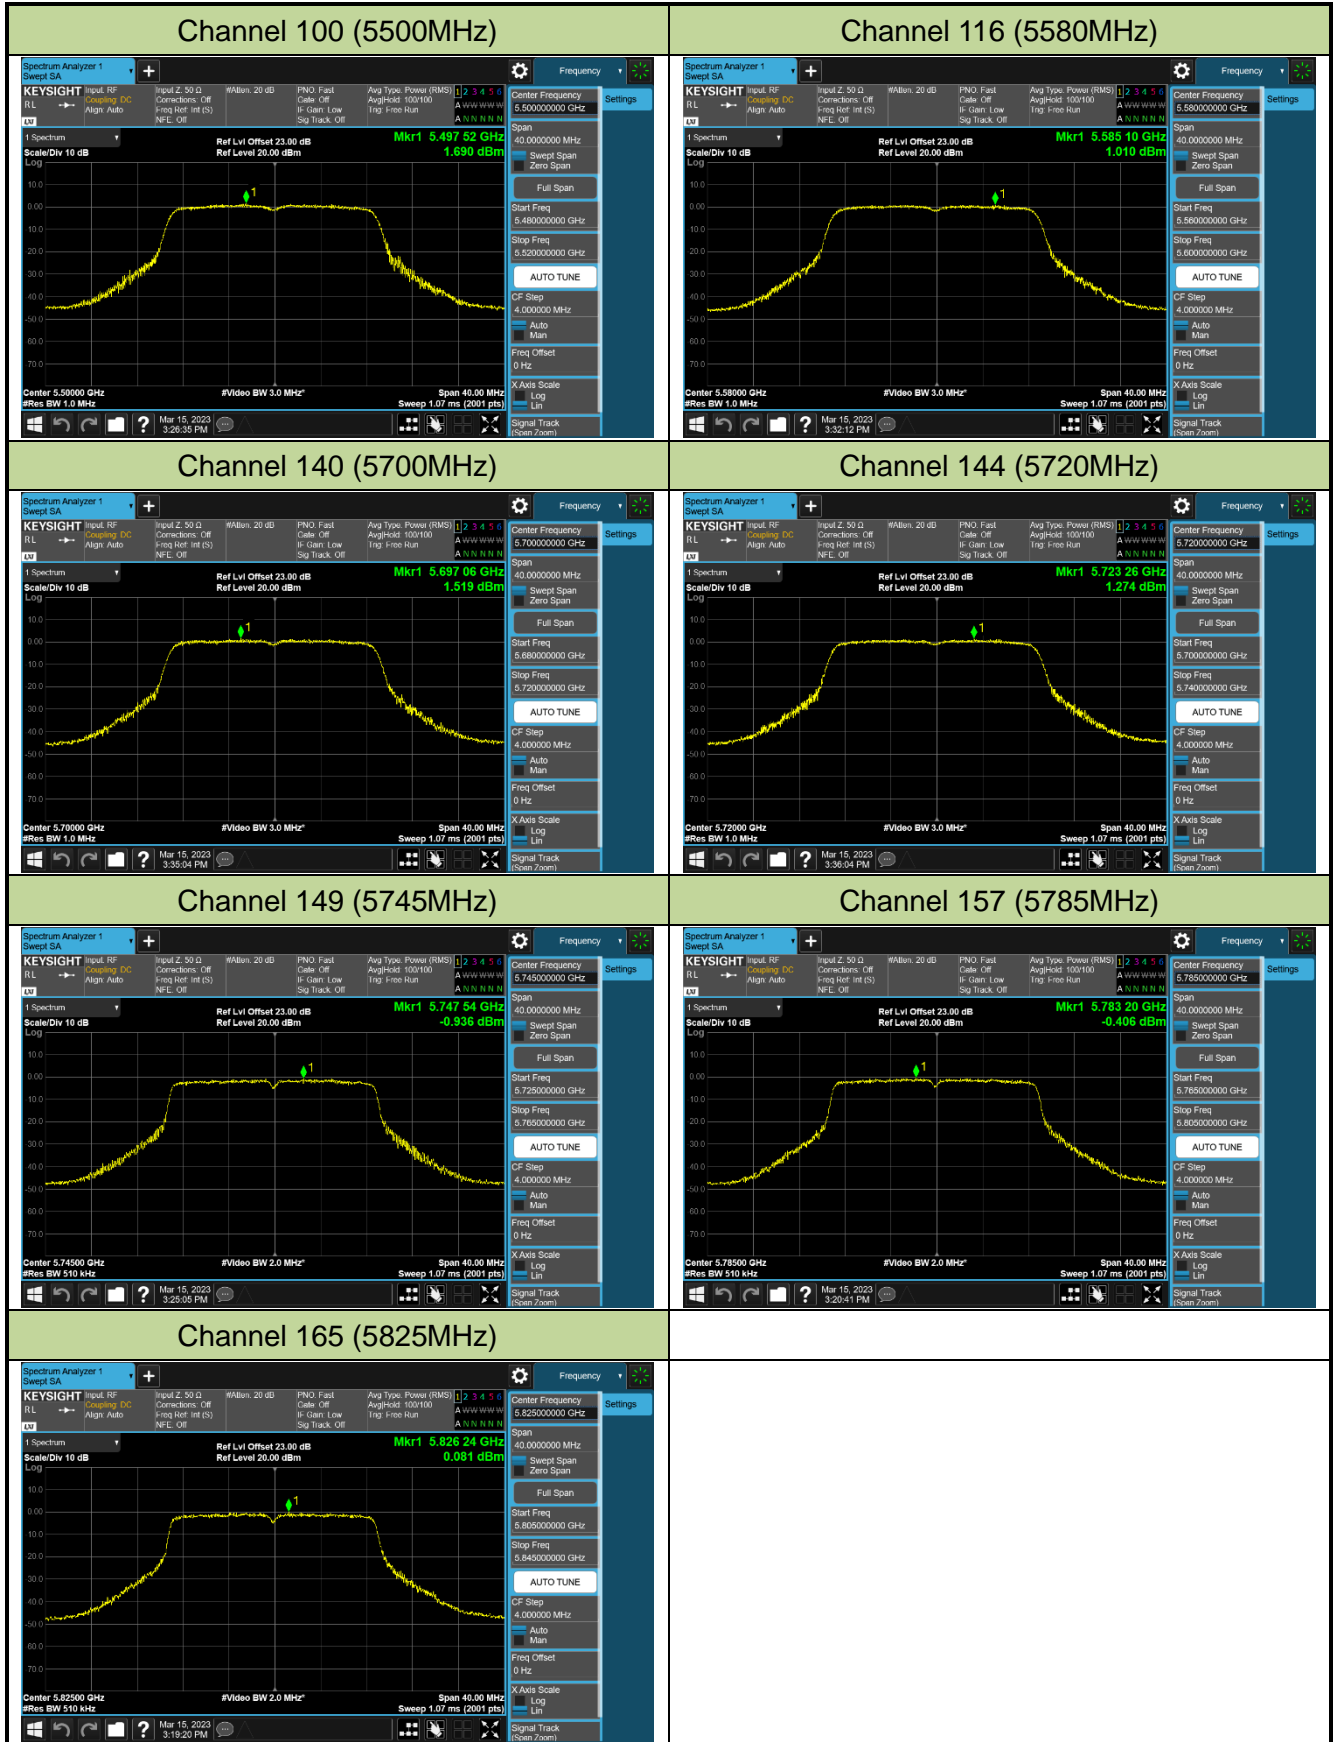

802.11ax-HE160 Power Spectral Density - Ant 1

Channel 50 (5250MHz)

Channel 114 (5570MHz)

802.11a Power Spectral Density - Ant 2

Channel 36 (5180MHz)

Channel 44 (5220MHz)

Channel 48 (5240MHz)

Channel 52 (5260MHz)

Channel 60 (5300MHz)

Channel 64 (5320MHz)

802.11ac-VHT20 Power Spectral Density - Ant 2

Channel 36 (5180MHz)

Channel 44 (5220MHz)

Channel 48 (5240MHz)

Channel 52 (5260MHz)

Channel 60 (5300MHz)

Channel 64 (5320MHz)

802.11ac-VHT40 Power Spectral Density - Ant 2

Channel 38 (5190MHz)

Channel 46 (5230MHz)

Channel 54 (5270MHz)

Channel 62 (5310MHz)

Channel 102 (5510MHz)

Channel 110 (5550MHz)

Channel 134 (5670MHz)

Channel 142 (5710MHz)

802.11ac-VHT80 Power Spectral Density - Ant 2

Channel 42 (5210MHz)

Channel 58 (5290MHz)

Channel 106 (5530MHz)

Channel 122 (5610MHz)

Channel 138 (5690MHz)