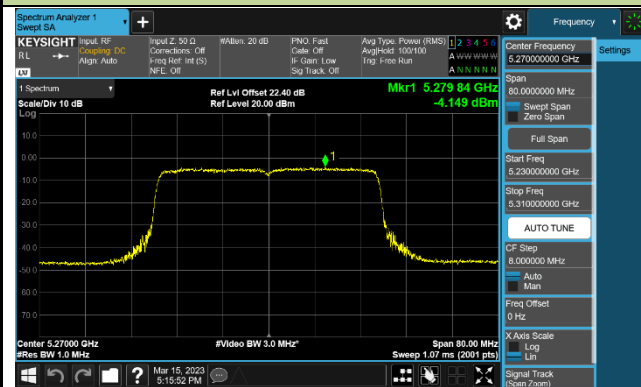

802.11ax-HE40 Power Spectral Density - Ant 1

Channel 38 (5190MHz)

Channel 46 (5230MHz)

Channel 54 (5270MHz)

Channel 62 (5310MHz)

Channel 102 (5510MHz)

Channel 110 (5550MHz)

Channel 134 (5670MHz)

Channel 142 (5710MHz)

802.11ax-HE80 Power Spectral Density - Ant 1

Channel 42 (5210MHz)

Channel 58 (5290MHz)

Channel 106 (5530MHz)

Channel 122 (5610MHz)

Channel 138 (5690MHz)

Channel 155 (5775MHz)