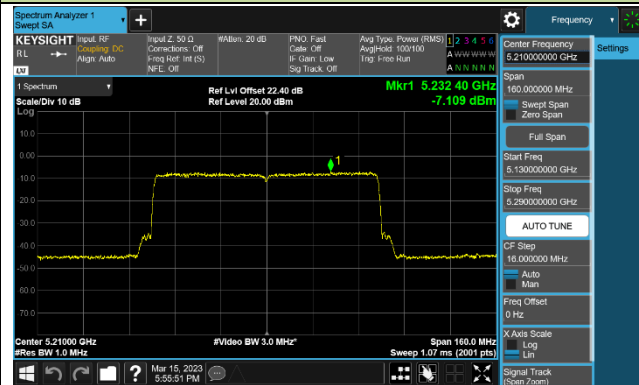

802.11ax-HE40 Power Spectral Density - Ant 1

Channel 38 (5190MHz)

Channel 46 (5230MHz)

Channel 54 (5270MHz)

Channel 62 (5310MHz)

Channel 102 (5510MHz)

Channel 110 (5550MHz)

Channel 134 (5670MHz)

Channel 142 (5710MHz)

802.11ax-HE80 Power Spectral Density - Ant 1

Channel 42 (5210MHz)

Channel 58 (5290MHz)

Channel 106 (5530MHz)

Channel 122 (5610MHz)

Channel 138 (5690MHz)

Channel 155 (5775MHz)