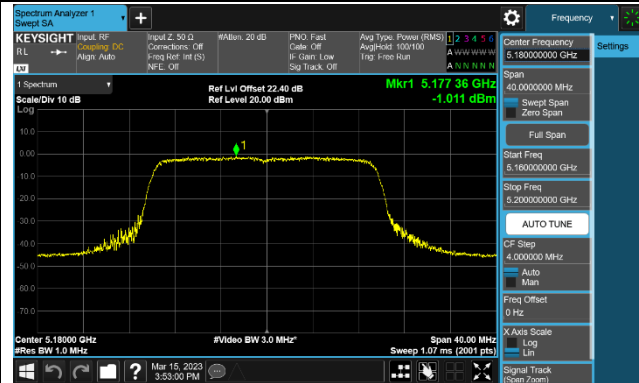

Channel 134 (5670MHz)

Channel 142 (5710MHz)

802.11ac-VHT80 Power Spectral Density - Ant 2

Channel 42 (5210MHz)

Channel 58 (5290MHz)

Channel 106 (5530MHz)

Channel 122 (5610MHz)

Channel 138 (5690MHz)

Channel 155 (5775MHz)

802.11ac-VHT160 Power Spectral Density - Ant 2

Channel 50 (5250MHz)

Channel 114 (5570MHz)

802.11ax-HE20 Power Spectral Density - Ant 2

Channel 36 (5180MHz)

Channel 44 (5220MHz)

Channel 48 (5240MHz)

Channel 52 (5260MHz)

Channel 60 (5300MHz)

Channel 64 (5320MHz)

Channel 100 (5500MHz)

Channel 116 (5580MHz)