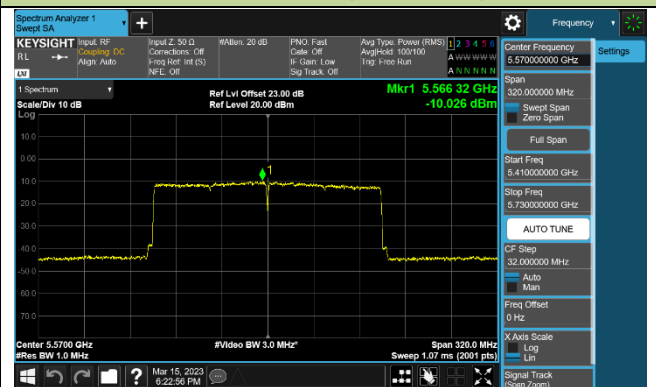

Channel 142 (5710MHz)

802.11ax-HE80 Power Spectral Density - Ant 1

Channel 42 (5210MHz)

Channel 58 (5290MHz)

Channel 106 (5530MHz)

Channel 122 (5610MHz)

Channel 138 (5690MHz)

Channel 155 (5775MHz)

802.11ax-HE160 Power Spectral Density - Ant 1

Channel 50 (5250MHz)

Channel 114 (5570MHz)

802.11a Power Spectral Density - Ant 2

Channel 36 (5180MHz)

Channel 44 (5220MHz)

Channel 48 (5240MHz)

Channel 52 (5260MHz)