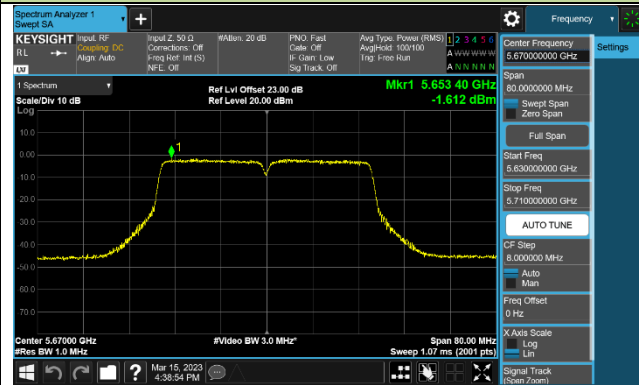

Channel 64 (5320MHz)

802.11ac-VHT40 Power Spectral Density - Ant 2

Channel 38 (5190MHz)

Channel 46 (5230MHz)

Channel 54 (5270MHz)

Channel 62 (5310MHz)

Channel 102 (5510MHz)

Channel 110 (5550MHz)

Channel 134 (5670MHz)

Channel 142 (5710MHz)

802.11ac-VHT80 Power Spectral Density - Ant 2

Channel 42 (5210MHz)

Channel 58 (5290MHz)

Channel 106 (5530MHz)

Channel 122 (5610MHz)

Channel 138 (5690MHz)