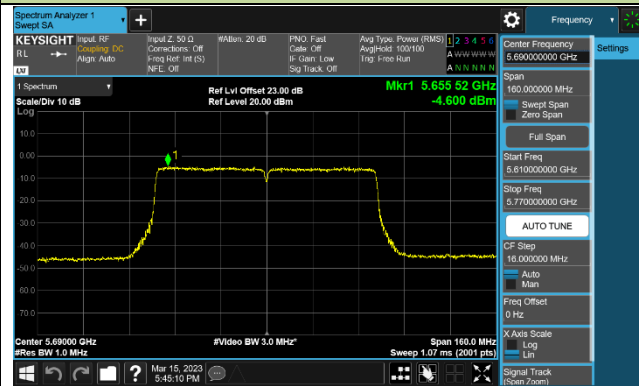

Channel 134 (5670MHz)

Channel 142 (5710MHz)

802.11ac-VHT80 Power Spectral Density - Ant 2

Channel 42 (5210MHz)

Channel 58 (5290MHz)

Channel 106 (5530MHz)

Channel 122 (5610MHz)

Channel 138 (5690MHz)

Channel 155 (5775MHz)

802.11ac-VHT160 Power Spectral Density - Ant 2

Channel 50 (5250MHz)

Channel 114 (5570MHz)

802.11ax-HE20 Power Spectral Density - Ant 2

Channel 36 (5180MHz)

Channel 44 (5220MHz)

Channel 48 (5240MHz)