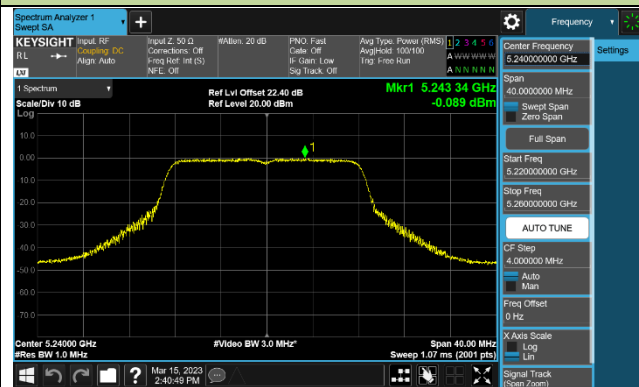

802.11ax-HE160 Power Spectral Density - Ant 1

Channel 50 (5250MHz)

Channel 114 (5570MHz)

802.11a Power Spectral Density - Ant 2

Channel 36 (5180MHz)

Channel 44 (5220MHz)

Channel 48 (5240MHz)

Channel 52 (5260MHz)

Channel 60 (5300MHz)

Channel 64 (5320MHz)

802.11ac-VHT20 Power Spectral Density - Ant 2

Channel 36 (5180MHz)

Channel 44 (5220MHz)

Channel 48 (5240MHz)

Channel 52 (5260MHz)

Channel 60 (5300MHz)