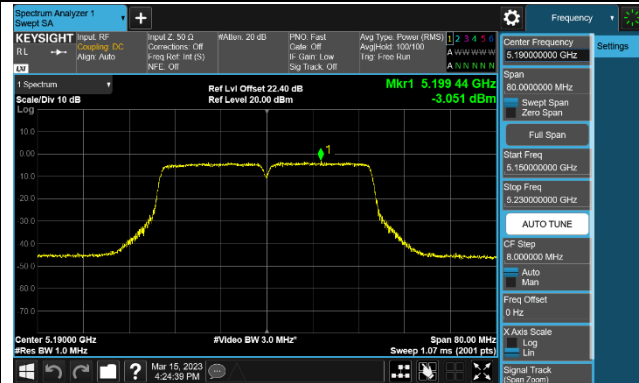

Channel 60 (5300MHz)

Channel 64 (5320MHz)

802.11ac-VHT20 Power Spectral Density - Ant 2

Channel 36 (5180MHz)

Channel 44 (5220MHz)

Channel 48 (5240MHz)

Channel 52 (5260MHz)

Channel 60 (5300MHz)

Channel 64 (5320MHz)

802.11ac-VHT40 Power Spectral Density - Ant 2

Channel 38 (5190MHz)

Channel 46 (5230MHz)

Channel 54 (5270MHz)

Channel 62 (5310MHz)

Channel 102 (5510MHz)

Channel 110 (5550MHz)