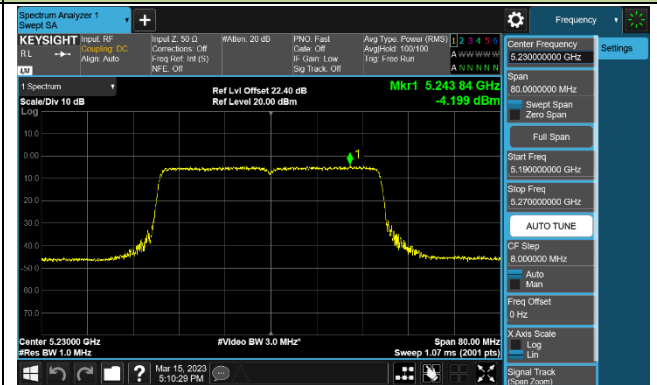

802.11ax-HE40 Power Spectral Density - Ant 1

Channel 38 (5190MHz)

Channel 46 (5230MHz)

Channel 54 (5270MHz)

Channel 62 (5310MHz)

Channel 102 (5510MHz)

Channel 110 (5550MHz)

Channel 134 (5670MHz)

Channel 142 (5710MHz)

802.11ax-HE80 Power Spectral Density - Ant 1

Channel 42 (5210MHz)

Channel 58 (5290MHz)

Channel 106 (5530MHz)

Channel 122 (5610MHz)

Channel 138 (5690MHz)

Channel 155 (5775MHz)