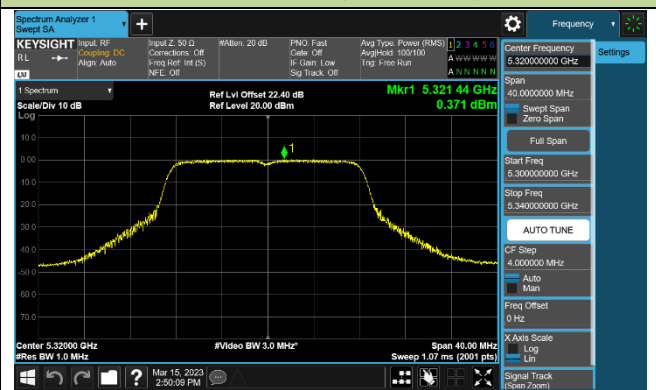

Channel 142 (5710MHz)

802.11ax-HE80 Power Spectral Density - Ant 1

Channel 42 (5210MHz)

Channel 58 (5290MHz)

Channel 106 (5530MHz)

Channel 122 (5610MHz)

Channel 138 (5690MHz)

Channel 155 (5775MHz)

802.11ax-HE160 Power Spectral Density - Ant 1

Channel 50 (5250MHz)

Channel 114 (5570MHz)

802.11a Power Spectral Density - Ant 2

Channel 36 (5180MHz)

Channel 44 (5220MHz)

Channel 48 (5240MHz)

Channel 52 (5260MHz)

Channel 60 (5300MHz)

Channel 64 (5320MHz)

802.11ac-VHT20 Power Spectral Density - Ant 2

Channel 36 (5180MHz)

Channel 44 (5220MHz)

Channel 48 (5240MHz)

Channel 52 (5260MHz)

Channel 60 (5300MHz)