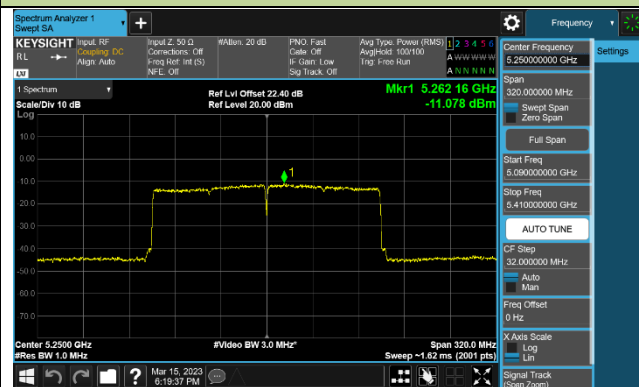

Channel 142 (5710MHz)

802.11ax-HE80 Power Spectral Density - Ant 1

Channel 42 (5210MHz)

Channel 58 (5290MHz)

Channel 106 (5530MHz)

Channel 122 (5610MHz)

Channel 138 (5690MHz)

Channel 155 (5775MHz)

802.11ax-HE160 Power Spectral Density - Ant 1

Channel 50 (5250MHz)

Channel 114 (5570MHz)

802.11a Power Spectral Density - Ant 2

Channel 36 (5180MHz)

Channel 44 (5220MHz)

Channel 48 (5240MHz)

Channel 52 (5260MHz)