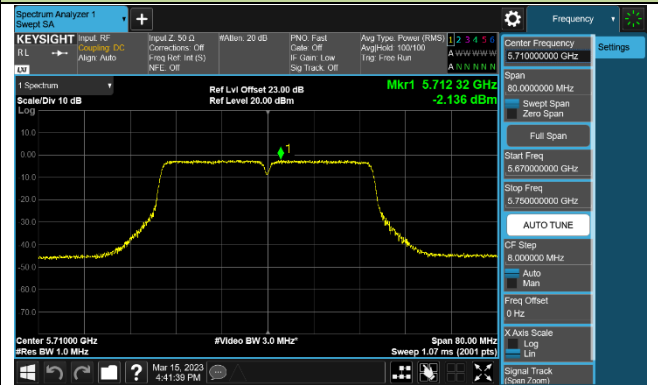

Channel 64 (5320MHz)

802.11ac-VHT40 Power Spectral Density - Ant 2

Channel 38 (5190MHz)

Channel 46 (5230MHz)

Channel 54 (5270MHz)

Channel 62 (5310MHz)

Channel 102 (5510MHz)

Channel 110 (5550MHz)

Channel 134 (5670MHz)

Channel 142 (5710MHz)

802.11ac-VHT80 Power Spectral Density - Ant 2

Channel 42 (5210MHz)

Channel 58 (5290MHz)

Channel 106 (5530MHz)

Channel 122 (5610MHz)

Channel 138 (5690MHz)