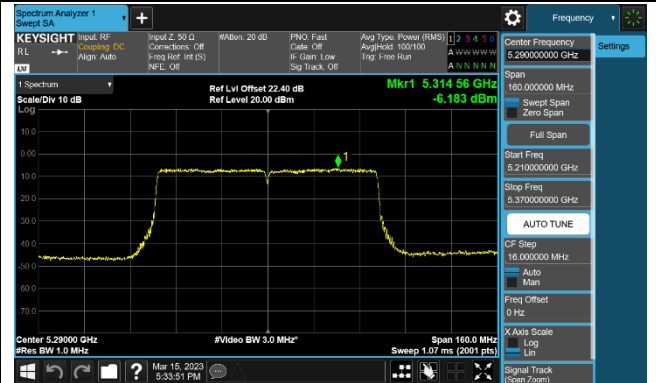

Channel 134 (5670MHz)

Channel 142 (5710MHz)

802.11ac-VHT80 Power Spectral Density - Ant 2

Channel 42 (5210MHz)

Channel 58 (5290MHz)

Channel 106 (5530MHz)

Channel 122 (5610MHz)

Channel 138 (5690MHz)

Channel 155 (5775MHz)

802.11ac-VHT160 Power Spectral Density - Ant 2

Channel 50 (5250MHz)

Channel 114 (5570MHz)

802.11ax-HE20 Power Spectral Density - Ant 2

Channel 36 (5180MHz)

Channel 44 (5220MHz)

Channel 48 (5240MHz)