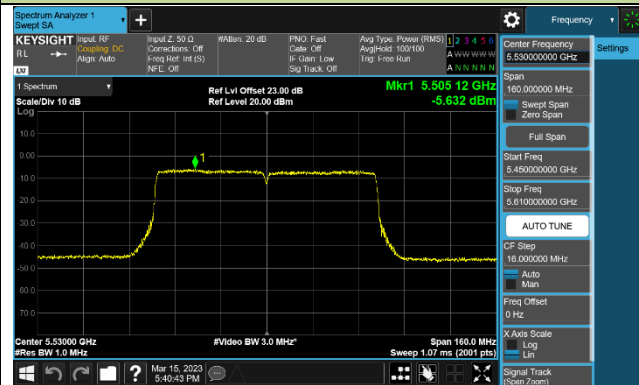

Channel 134 (5670MHz)

Channel 142 (5710MHz)

802.11ac-VHT80 Power Spectral Density - Ant 2

Channel 42 (5210MHz)

Channel 58 (5290MHz)

Channel 106 (5530MHz)

Channel 122 (5610MHz)

Channel 138 (5690MHz)

Channel 155 (5775MHz)

802.11ac-VHT160 Power Spectral Density - Ant 2

Channel 50 (5250MHz)

Channel 114 (5570MHz)

802.11ax-HE20 Power Spectral Density - Ant 2

Channel 36 (5180MHz)

Channel 44 (5220MHz)

Channel 48 (5240MHz)