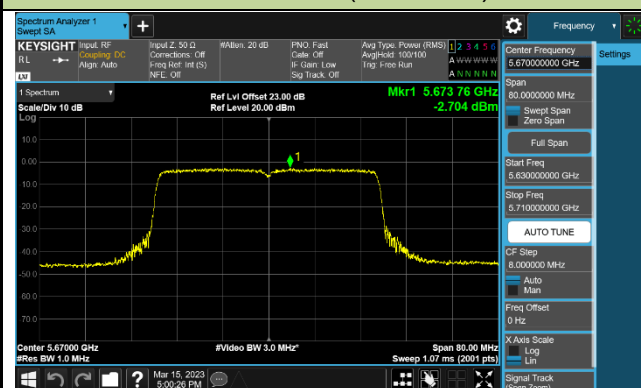

802.11ax-HE40 Power Spectral Density - Ant 1

Channel 38 (5190MHz)

Channel 46 (5230MHz)

Channel 54 (5270MHz)

Channel 62 (5310MHz)

Channel 102 (5510MHz)

Channel 110 (5550MHz)

Channel 134 (5670MHz)

Channel 142 (5710MHz)

802.11ax-HE80 Power Spectral Density - Ant 1

Channel 42 (5210MHz)

Channel 58 (5290MHz)

Channel 106 (5530MHz)

Channel 122 (5610MHz)

Channel 138 (5690MHz)

Channel 155 (5775MHz)