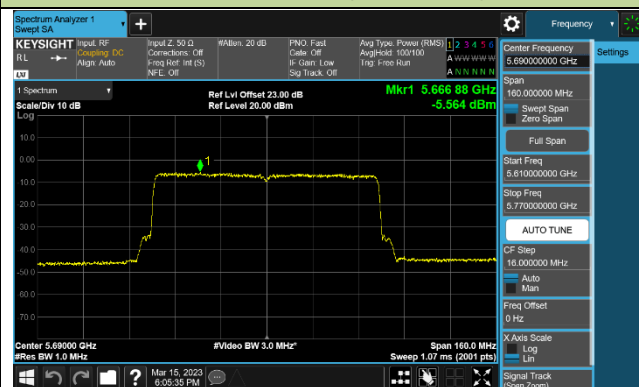

Channel 142 (5710MHz)

802.11ax-HE80 Power Spectral Density - Ant 1

Channel 42 (5210MHz)

Channel 58 (5290MHz)

Channel 106 (5530MHz)

Channel 122 (5610MHz)

Channel 138 (5690MHz)

Channel 155 (5775MHz)

802.11ax-HE160 Power Spectral Density - Ant 1

Channel 50 (5250MHz)

Channel 114 (5570MHz)

802.11a Power Spectral Density - Ant 2

Channel 36 (5180MHz)

Channel 44 (5220MHz)

Channel 48 (5240MHz)

Channel 52 (5260MHz)