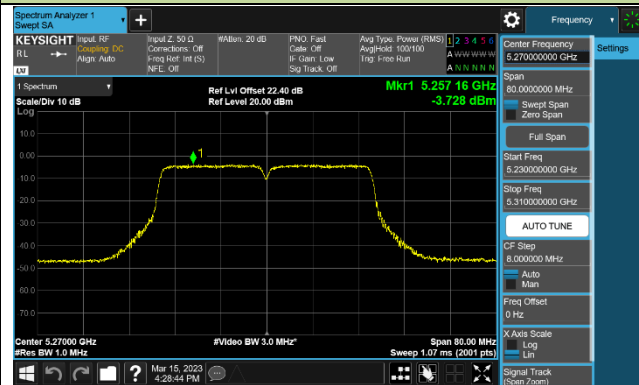

Channel 64 (5320MHz)

802.11ac-VHT40 Power Spectral Density - Ant 2

Channel 38 (5190MHz)

Channel 46 (5230MHz)

Channel 54 (5270MHz)

Channel 62 (5310MHz)

Channel 102 (5510MHz)

Channel 110 (5550MHz)

Channel 134 (5670MHz)

Channel 142 (5710MHz)

802.11ac-VHT80 Power Spectral Density - Ant 2

Channel 42 (5210MHz)

Channel 58 (5290MHz)

Channel 106 (5530MHz)

Channel 122 (5610MHz)

Channel 138 (5690MHz)