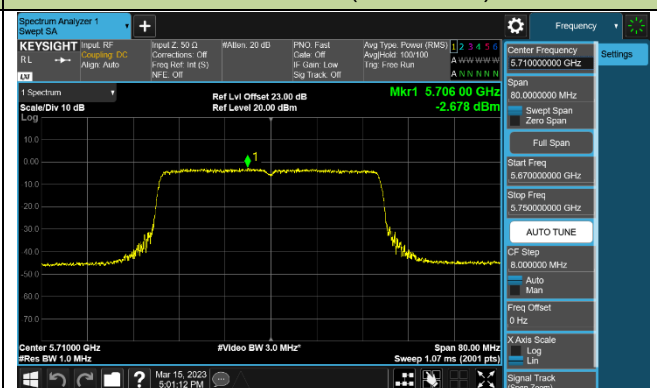

802.11ax-HE40 Power Spectral Density - Ant 1

Channel 38 (5190MHz)

Channel 46 (5230MHz)

Channel 54 (5270MHz)

Channel 62 (5310MHz)

Channel 102 (5510MHz)

Channel 110 (5550MHz)

Channel 134 (5670MHz)

Channel 142 (5710MHz)

802.11ax-HE80 Power Spectral Density - Ant 1

Channel 42 (5210MHz)

Channel 58 (5290MHz)

Channel 106 (5530MHz)

Channel 122 (5610MHz)

Channel 138 (5690MHz)

Channel 155 (5775MHz)