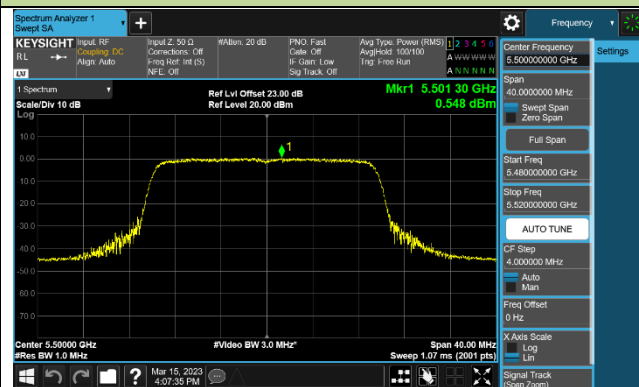

Channel 155 (5775MHz)

802.11ac-VHT160 Power Spectral Density - Ant 2

Channel 50 (5250MHz)

Channel 114 (5570MHz)

802.11ax-HE20 Power Spectral Density - Ant 2

Channel 36 (5180MHz)

Channel 44 (5220MHz)

Channel 48 (5240MHz)

Channel 52 (5260MHz)

Channel 60 (5300MHz)

Channel 64 (5320MHz)

Channel 100 (5500MHz)

Channel 116 (5580MHz)