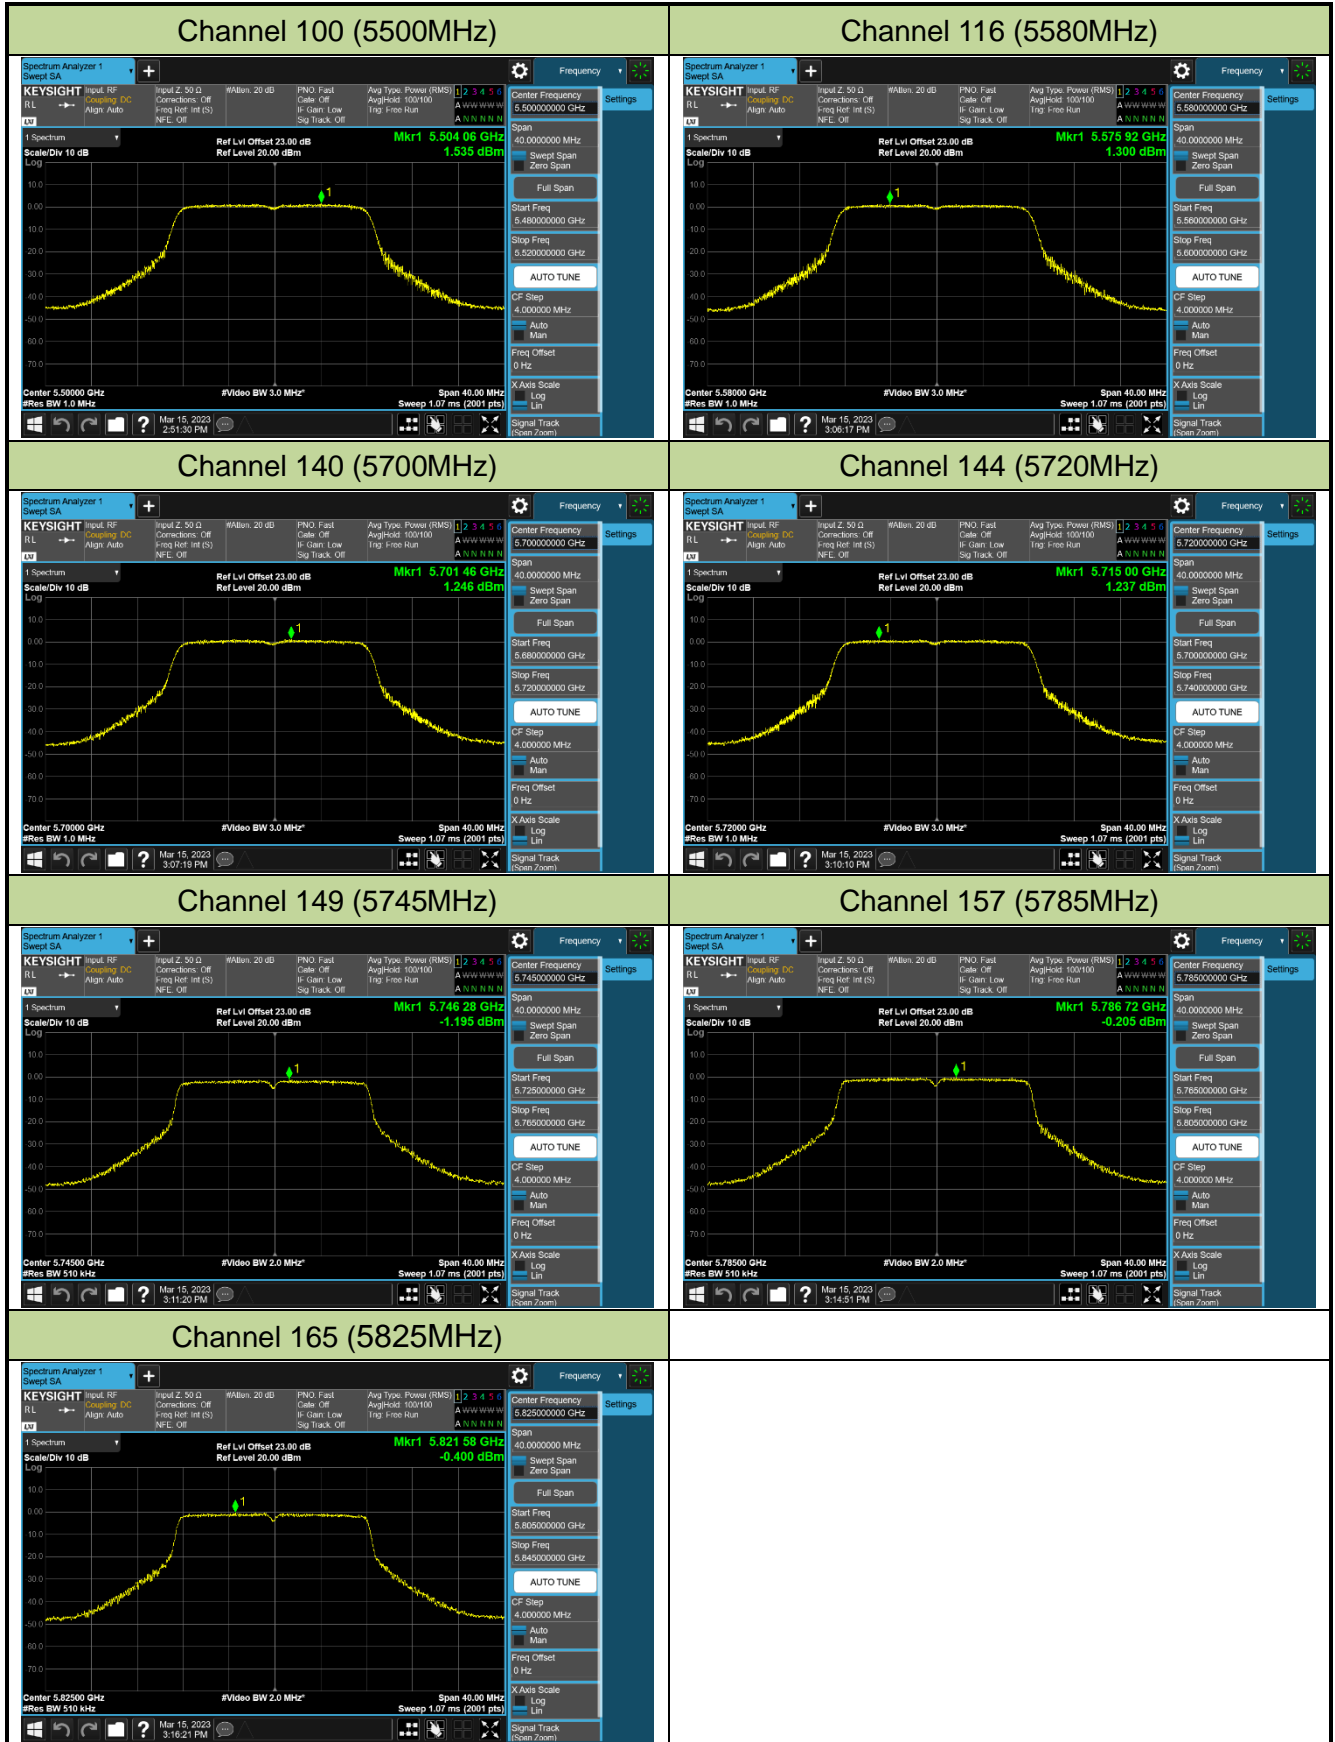

Channel 142 (5710MHz)

802.11ax-HE80 Power Spectral Density - Ant 1

Channel 42 (5210MHz)

Channel 58 (5290MHz)

Channel 106 (5530MHz)

Channel 122 (5610MHz)

Channel 138 (5690MHz)

Channel 155 (5775MHz)

802.11ax-HE160 Power Spectral Density - Ant 1

Channel 50 (5250MHz)

Channel 114 (5570MHz)

802.11a Power Spectral Density - Ant 2

Channel 36 (5180MHz)

Channel 44 (5220MHz)

Channel 48 (5240MHz)

Channel 52 (5260MHz)

Channel 60 (5300MHz)

Channel 64 (5320MHz)

802.11ac-VHT20 Power Spectral Density - Ant 2

Channel 36 (5180MHz)

Channel 44 (5220MHz)

Channel 48 (5240MHz)

Channel 52 (5260MHz)

Channel 60 (5300MHz)

Channel 64 (5320MHz)

802.11ac-VHT40 Power Spectral Density - Ant 2

Channel 38 (5190MHz)

Channel 46 (5230MHz)

Channel 54 (5270MHz)

Channel 62 (5310MHz)

Channel 102 (5510MHz)

Channel 110 (5550MHz)