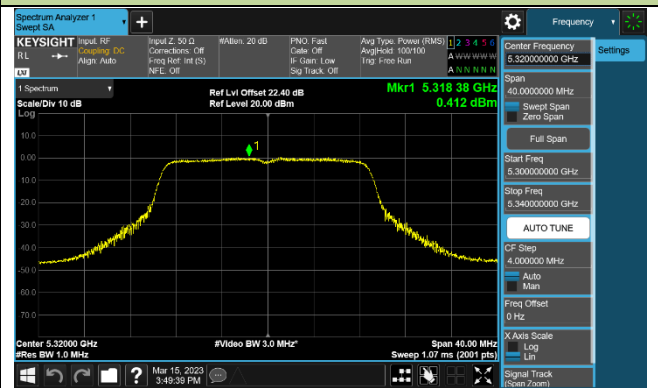

Channel 60 (5300MHz)

Channel 64 (5320MHz)

802.11ac-VHT20 Power Spectral Density - Ant 2

Channel 36 (5180MHz)

Channel 44 (5220MHz)

Channel 48 (5240MHz)

Channel 52 (5260MHz)

Channel 60 (5300MHz)

Channel 64 (5320MHz)

802.11ac-VHT40 Power Spectral Density - Ant 2

Channel 38 (5190MHz)

Channel 46 (5230MHz)

Channel 54 (5270MHz)

Channel 62 (5310MHz)

Channel 102 (5510MHz)

Channel 110 (5550MHz)