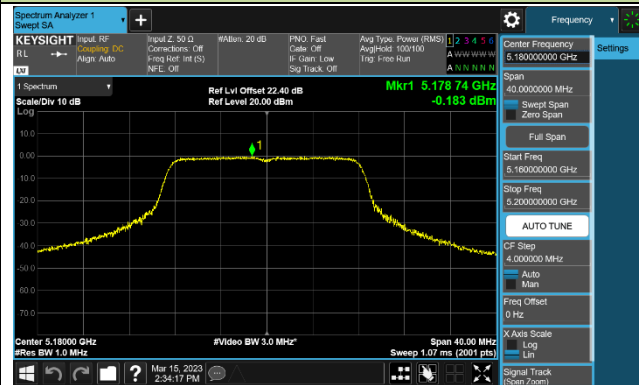

802.11ax-HE160 Power Spectral Density - Ant 1

Channel 50 (5250MHz)

Channel 114 (5570MHz)

802.11a Power Spectral Density - Ant 2

Channel 36 (5180MHz)

Channel 44 (5220MHz)

Channel 48 (5240MHz)

Channel 52 (5260MHz)

Channel 60 (5300MHz)

Channel 64 (5320MHz)

802.11ac-VHT20 Power Spectral Density - Ant 2

Channel 36 (5180MHz)

Channel 44 (5220MHz)

Channel 48 (5240MHz)

Channel 52 (5260MHz)

Channel 60 (5300MHz)