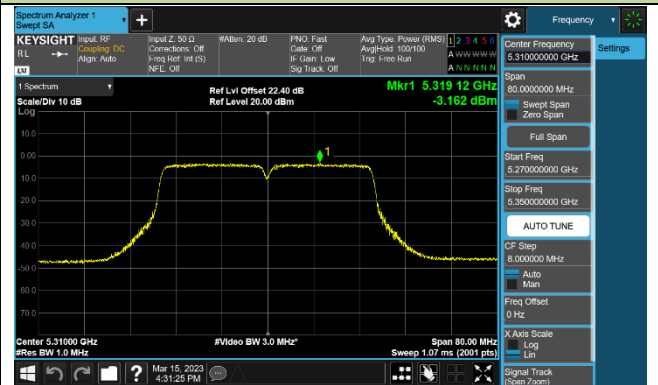

Channel 64 (5320MHz)

802.11ac-VHT40 Power Spectral Density - Ant 2

Channel 38 (5190MHz)

Channel 46 (5230MHz)

Channel 54 (5270MHz)

Channel 62 (5310MHz)

Channel 102 (5510MHz)

Channel 110 (5550MHz)

Channel 134 (5670MHz)

Channel 142 (5710MHz)

802.11ac-VHT80 Power Spectral Density - Ant 2

Channel 42 (5210MHz)

Channel 58 (5290MHz)

Channel 106 (5530MHz)

Channel 122 (5610MHz)

Channel 138 (5690MHz)