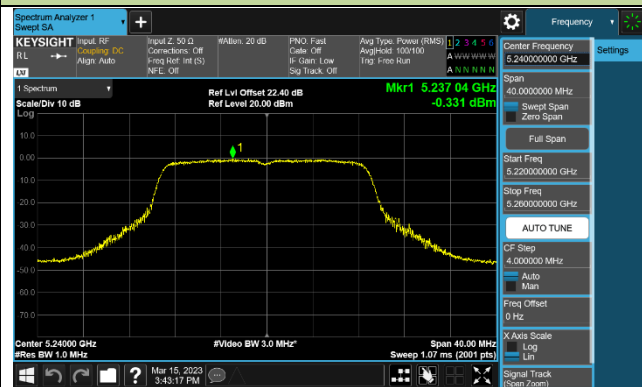

Channel 60 (5300MHz)

Channel 64 (5320MHz)

802.11ac-VHT20 Power Spectral Density - Ant 2

Channel 36 (5180MHz)

Channel 44 (5220MHz)

Channel 48 (5240MHz)

Channel 52 (5260MHz)

Channel 60 (5300MHz)