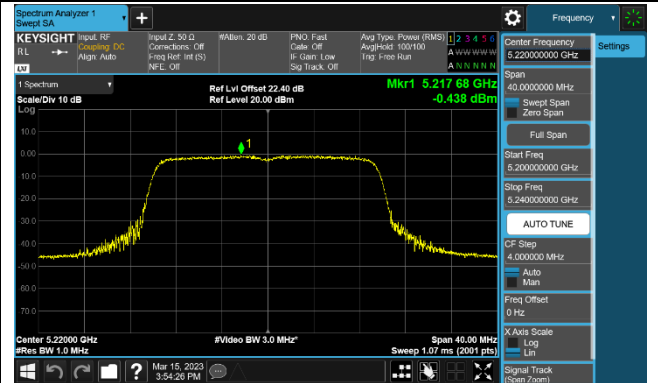

Channel 134 (5670MHz)

Channel 142 (5710MHz)

802.11ac-VHT80 Power Spectral Density - Ant 2

Channel 42 (5210MHz)

Channel 58 (5290MHz)

Channel 106 (5530MHz)

Channel 122 (5610MHz)

Channel 138 (5690MHz)

Channel 155 (5775MHz)

802.11ac-VHT160 Power Spectral Density - Ant 2

Channel 50 (5250MHz)

Channel 114 (5570MHz)

802.11ax-HE20 Power Spectral Density - Ant 2

Channel 36 (5180MHz)

Channel 44 (5220MHz)

Channel 48 (5240MHz)