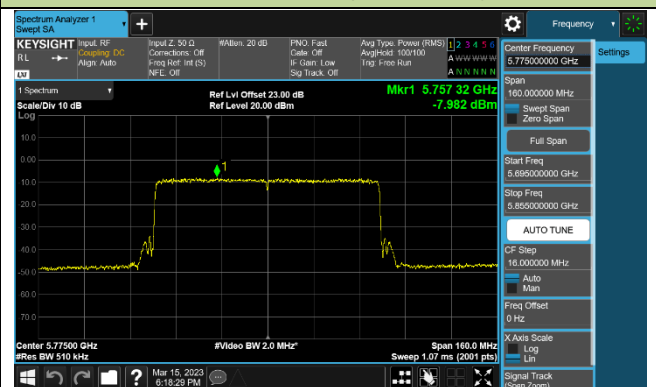

Channel 142 (5710MHz)

802.11ax-HE80 Power Spectral Density - Ant 1

Channel 42 (5210MHz)

Channel 58 (5290MHz)

Channel 106 (5530MHz)

Channel 122 (5610MHz)

Channel 138 (5690MHz)

Channel 155 (5775MHz)

802.11ax-HE160 Power Spectral Density - Ant 1

Channel 50 (5250MHz)

Channel 114 (5570MHz)

802.11a Power Spectral Density - Ant 2

Channel 36 (5180MHz)

Channel 44 (5220MHz)

Channel 48 (5240MHz)

Channel 52 (5260MHz)