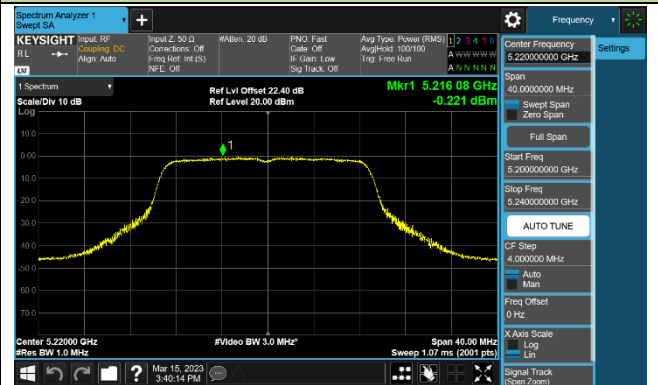

802.11ax-HE160 Power Spectral Density - Ant 1

Channel 50 (5250MHz)

Channel 114 (5570MHz)

802.11a Power Spectral Density - Ant 2

Channel 36 (5180MHz)

Channel 44 (5220MHz)

Channel 48 (5240MHz)

Channel 52 (5260MHz)

Channel 60 (5300MHz)

Channel 64 (5320MHz)

802.11ac-VHT20 Power Spectral Density - Ant 2

Channel 36 (5180MHz)

Channel 44 (5220MHz)

Channel 48 (5240MHz)

Channel 52 (5260MHz)

Channel 60 (5300MHz)

Channel 64 (5320MHz)

802.11ac-VHT40 Power Spectral Density - Ant 2

Channel 38 (5190MHz)

Channel 46 (5230MHz)

Channel 54 (5270MHz)

Channel 62 (5310MHz)

Channel 102 (5510MHz)

Channel 110 (5550MHz)