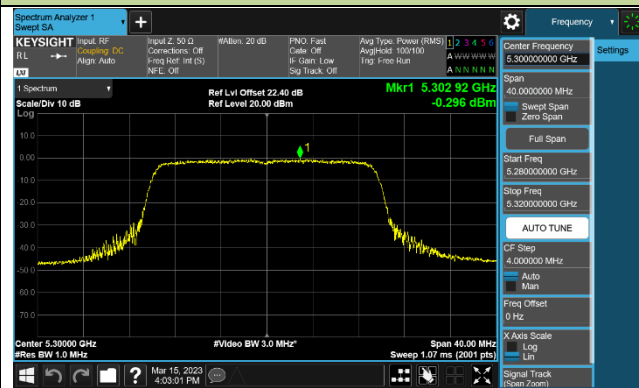

Channel 60 (5300MHz)