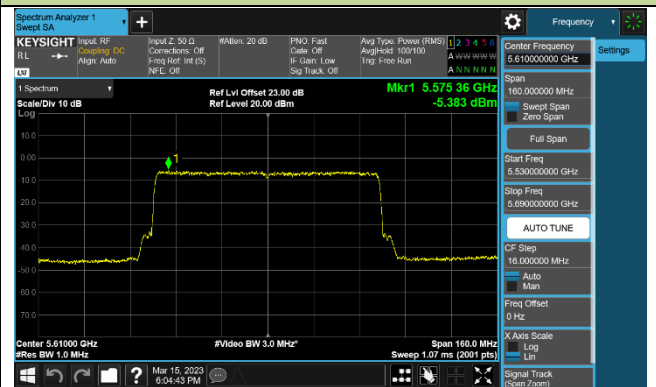

Channel 142 (5710MHz)

802.11ax-HE80 Power Spectral Density - Ant 1

Channel 42 (5210MHz)

Channel 58 (5290MHz)

Channel 106 (5530MHz)

Channel 122 (5610MHz)

Channel 138 (5690MHz)

Channel 155 (5775MHz)

802.11ax-HE160 Power Spectral Density - Ant 1

Channel 50 (5250MHz)

Channel 114 (5570MHz)

802.11a Power Spectral Density - Ant 2

Channel 36 (5180MHz)

Channel 44 (5220MHz)

Channel 48 (5240MHz)

Channel 52 (5260MHz)