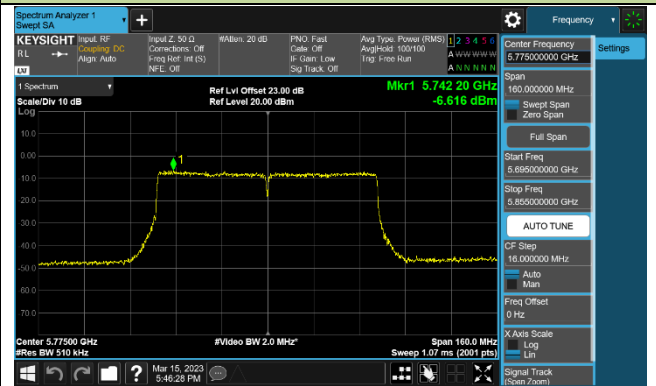

Channel 134 (5670MHz)

Channel 142 (5710MHz)

802.11ac-VHT80 Power Spectral Density - Ant 2

Channel 42 (5210MHz)

Channel 58 (5290MHz)

Channel 106 (5530MHz)

Channel 122 (5610MHz)

Channel 138 (5690MHz)

Channel 155 (5775MHz)

802.11ac-VHT160 Power Spectral Density - Ant 2

Channel 50 (5250MHz)

Channel 114 (5570MHz)

802.11ax-HE20 Power Spectral Density - Ant 2

Channel 36 (5180MHz)

Channel 44 (5220MHz)

Channel 48 (5240MHz)