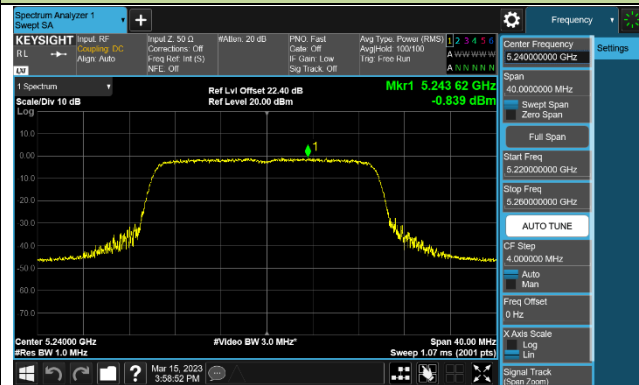

Channel 134 (5670MHz)

Channel 142 (5710MHz)

802.11ac-VHT80 Power Spectral Density - Ant 2

Channel 42 (5210MHz)

Channel 58 (5290MHz)

Channel 106 (5530MHz)

Channel 122 (5610MHz)

Channel 138 (5690MHz)

Channel 155 (5775MHz)

802.11ac-VHT160 Power Spectral Density - Ant 2

Channel 50 (5250MHz)

Channel 114 (5570MHz)

802.11ax-HE20 Power Spectral Density - Ant 2

Channel 36 (5180MHz)

Channel 44 (5220MHz)

Channel 48 (5240MHz)

Channel 52 (5260MHz)

Channel 60 (5300MHz)

Channel 64 (5320MHz)

Channel 100 (5500MHz)

Channel 116 (5580MHz)