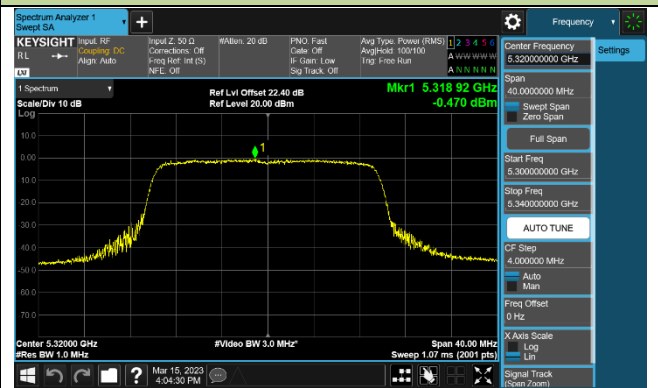

Channel 134 (5670MHz)

Channel 142 (5710MHz)

802.11ac-VHT80 Power Spectral Density - Ant 2

Channel 42 (5210MHz)

Channel 58 (5290MHz)

Channel 106 (5530MHz)

Channel 122 (5610MHz)

Channel 138 (5690MHz)

Channel 155 (5775MHz)

802.11ac-VHT160 Power Spectral Density - Ant 2

Channel 50 (5250MHz)

Channel 114 (5570MHz)

802.11ax-HE20 Power Spectral Density - Ant 2

Channel 36 (5180MHz)

Channel 44 (5220MHz)

Channel 48 (5240MHz)

Channel 52 (5260MHz)

Channel 60 (5300MHz)

Channel 64 (5320MHz)

Channel 100 (5500MHz)

Channel 116 (5580MHz)