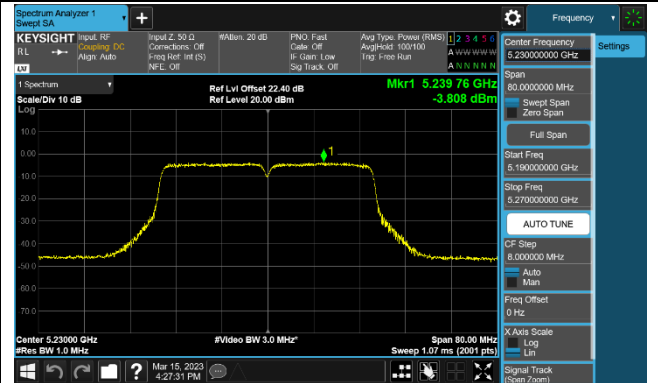

Channel 64 (5320MHz)

802.11ac-VHT40 Power Spectral Density - Ant 2

Channel 38 (5190MHz)

Channel 46 (5230MHz)

Channel 54 (5270MHz)

Channel 62 (5310MHz)

Channel 102 (5510MHz)

Channel 110 (5550MHz)

Channel 134 (5670MHz)

Channel 142 (5710MHz)

802.11ac-VHT80 Power Spectral Density - Ant 2

Channel 42 (5210MHz)

Channel 58 (5290MHz)

Channel 106 (5530MHz)

Channel 122 (5610MHz)

Channel 138 (5690MHz)