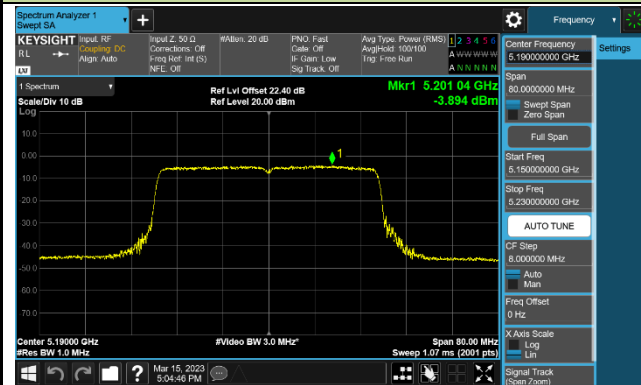

802.11ax-HE40 Power Spectral Density - Ant 1

Channel 38 (5190MHz)

Channel 46 (5230MHz)

Channel 54 (5270MHz)

Channel 62 (5310MHz)

Channel 102 (5510MHz)

Channel 110 (5550MHz)

Channel 134 (5670MHz)

Channel 142 (5710MHz)

802.11ax-HE80 Power Spectral Density - Ant 1

Channel 42 (5210MHz)

Channel 58 (5290MHz)

Channel 106 (5530MHz)

Channel 122 (5610MHz)

Channel 138 (5690MHz)

Channel 155 (5775MHz)