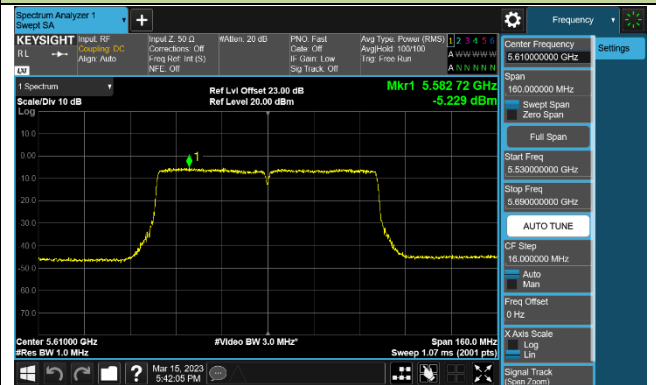

Channel 134 (5670MHz)

Channel 142 (5710MHz)

802.11ac-VHT80 Power Spectral Density - Ant 2

Channel 42 (5210MHz)

Channel 58 (5290MHz)

Channel 106 (5530MHz)

Channel 122 (5610MHz)

Channel 138 (5690MHz)

Channel 155 (5775MHz)

802.11ac-VHT160 Power Spectral Density - Ant 2

Channel 50 (5250MHz)

Channel 114 (5570MHz)

802.11ax-HE20 Power Spectral Density - Ant 2

Channel 36 (5180MHz)

Channel 44 (5220MHz)

Channel 48 (5240MHz)