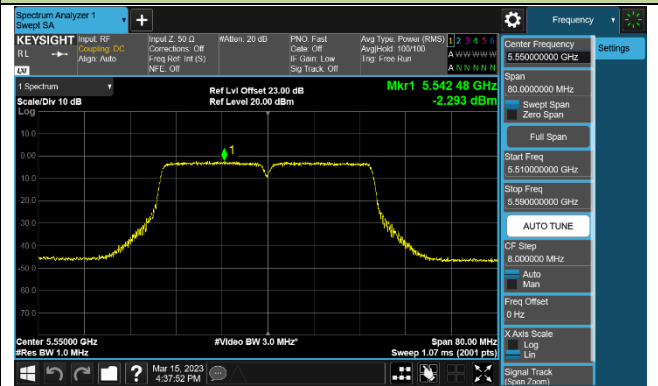

Channel 64 (5320MHz)

802.11ac-VHT40 Power Spectral Density - Ant 2

Channel 38 (5190MHz)

Channel 46 (5230MHz)

Channel 54 (5270MHz)

Channel 62 (5310MHz)

Channel 102 (5510MHz)

Channel 110 (5550MHz)

Channel 134 (5670MHz)

Channel 142 (5710MHz)

802.11ac-VHT80 Power Spectral Density - Ant 2

Channel 42 (5210MHz)

Channel 58 (5290MHz)

Channel 106 (5530MHz)

Channel 122 (5610MHz)

Channel 138 (5690MHz)