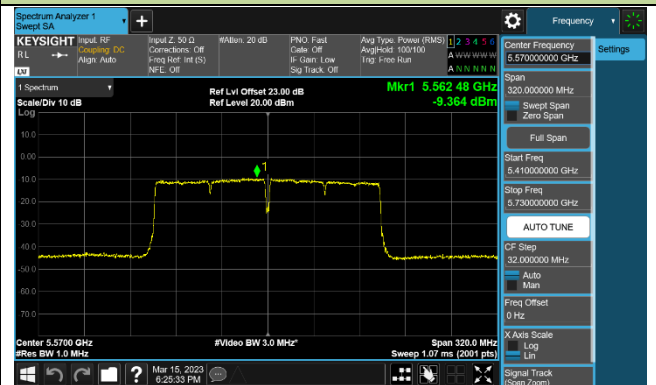

Channel 134 (5670MHz)

Channel 142 (5710MHz)

802.11ac-VHT80 Power Spectral Density - Ant 2

Channel 42 (5210MHz)

Channel 58 (5290MHz)

Channel 106 (5530MHz)

Channel 122 (5610MHz)

Channel 138 (5690MHz)

Channel 155 (5775MHz)

802.11ac-VHT160 Power Spectral Density - Ant 2

Channel 50 (5250MHz)

Channel 114 (5570MHz)

802.11ax-HE20 Power Spectral Density - Ant 2

Channel 36 (5180MHz)

Channel 44 (5220MHz)

Channel 48 (5240MHz)

Channel 52 (5260MHz)

Channel 60 (5300MHz)

Channel 64 (5320MHz)

Channel 100 (5500MHz)

Channel 116 (5580MHz)