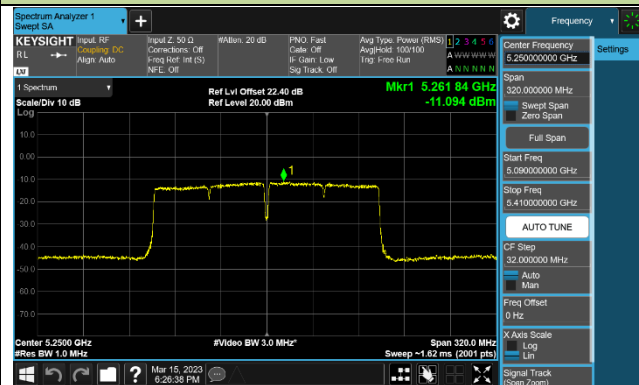

Channel 134 (5670MHz)

Channel 142 (5710MHz)

802.11ac-VHT80 Power Spectral Density - Ant 2

Channel 42 (5210MHz)

Channel 58 (5290MHz)

Channel 106 (5530MHz)

Channel 122 (5610MHz)

Channel 138 (5690MHz)

Channel 155 (5775MHz)

802.11ac-VHT160 Power Spectral Density - Ant 2

Channel 50 (5250MHz)

Channel 114 (5570MHz)

802.11ax-HE20 Power Spectral Density - Ant 2

Channel 36 (5180MHz)

Channel 44 (5220MHz)

Channel 48 (5240MHz)