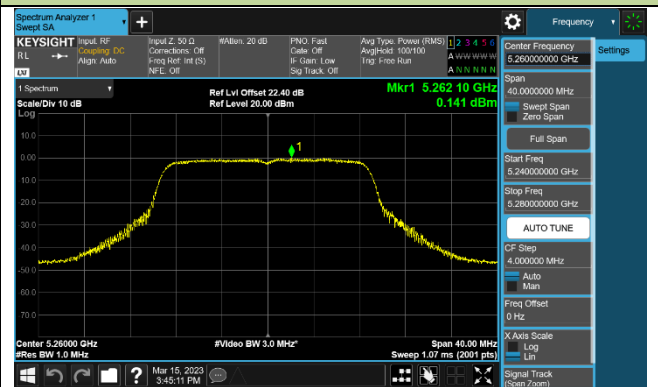

Channel 60 (5300MHz)

Channel 64 (5320MHz)

802.11ac-VHT20 Power Spectral Density - Ant 2

Channel 36 (5180MHz)

Channel 44 (5220MHz)

Channel 48 (5240MHz)

Channel 52 (5260MHz)

Channel 60 (5300MHz)