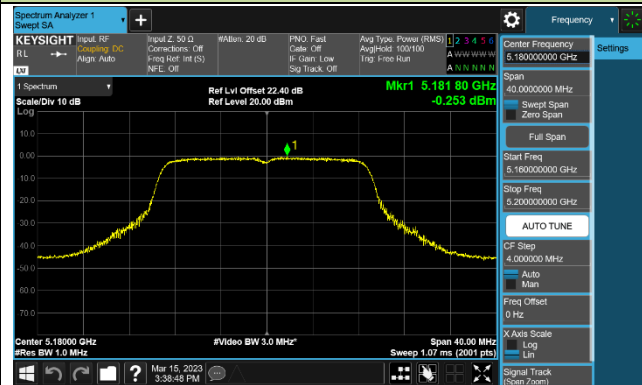

Channel 60 (5300MHz)

Channel 64 (5320MHz)

802.11ac-VHT20 Power Spectral Density - Ant 2

Channel 36 (5180MHz)

Channel 44 (5220MHz)

Channel 48 (5240MHz)

Channel 52 (5260MHz)

Channel 60 (5300MHz)