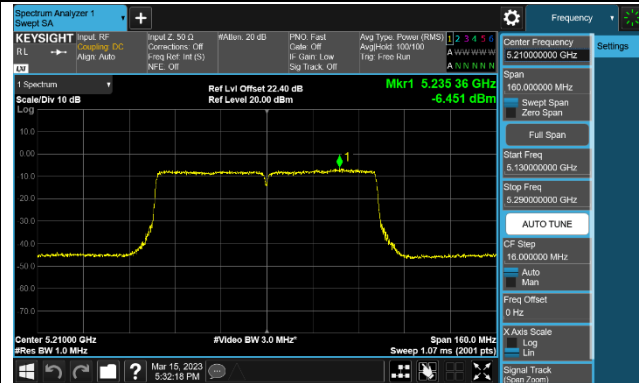

Channel 134 (5670MHz)

Channel 142 (5710MHz)

802.11ac-VHT80 Power Spectral Density - Ant 2

Channel 42 (5210MHz)

Channel 58 (5290MHz)

Channel 106 (5530MHz)

Channel 122 (5610MHz)

Channel 138 (5690MHz)

Channel 155 (5775MHz)

802.11ac-VHT160 Power Spectral Density - Ant 2

Channel 50 (5250MHz)

Channel 114 (5570MHz)

802.11ax-HE20 Power Spectral Density - Ant 2

Channel 36 (5180MHz)

Channel 44 (5220MHz)

Channel 48 (5240MHz)