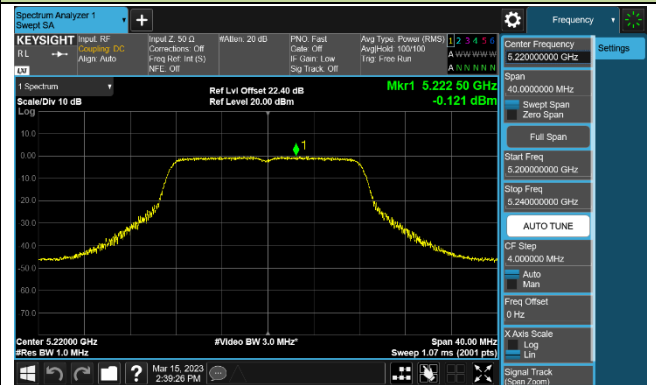

802.11ax-HE160 Power Spectral Density - Ant 1

Channel 50 (5250MHz)

Channel 114 (5570MHz)

802.11a Power Spectral Density - Ant 2

Channel 36 (5180MHz)

Channel 44 (5220MHz)

Channel 48 (5240MHz)

Channel 52 (5260MHz)

Channel 60 (5300MHz)

Channel 64 (5320MHz)

802.11ac-VHT20 Power Spectral Density - Ant 2

Channel 36 (5180MHz)

Channel 44 (5220MHz)

Channel 48 (5240MHz)

Channel 52 (5260MHz)

Channel 60 (5300MHz)