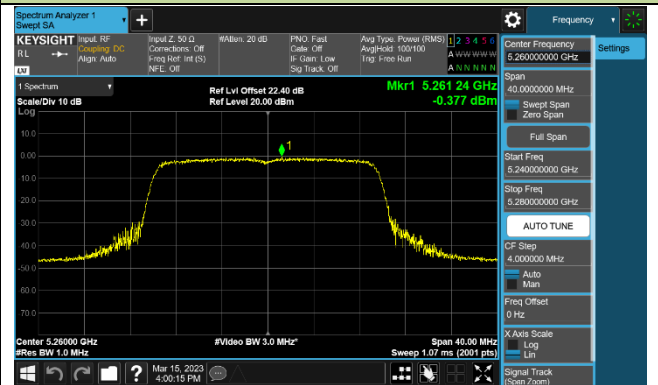

Channel 134 (5670MHz)

Channel 142 (5710MHz)

802.11ac-VHT80 Power Spectral Density - Ant 2

Channel 42 (5210MHz)

Channel 58 (5290MHz)

Channel 106 (5530MHz)

Channel 122 (5610MHz)

Channel 138 (5690MHz)

Channel 155 (5775MHz)

802.11ac-VHT160 Power Spectral Density - Ant 2

Channel 50 (5250MHz)

Channel 114 (5570MHz)

802.11ax-HE20 Power Spectral Density - Ant 2

Channel 36 (5180MHz)

Channel 44 (5220MHz)

Channel 48 (5240MHz)

Channel 52 (5260MHz)

Channel 60 (5300MHz)

Channel 64 (5320MHz)

Channel 100 (5500MHz)

Channel 116 (5580MHz)