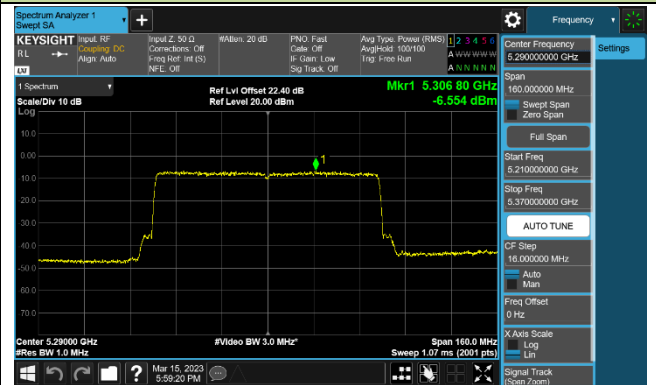

Channel 142 (5710MHz)

802.11ax-HE80 Power Spectral Density - Ant 1

Channel 42 (5210MHz)

Channel 58 (5290MHz)

Channel 106 (5530MHz)

Channel 122 (5610MHz)

Channel 138 (5690MHz)

Channel 155 (5775MHz)

802.11ax-HE160 Power Spectral Density - Ant 1

Channel 50 (5250MHz)

Channel 114 (5570MHz)

802.11a Power Spectral Density - Ant 2

Channel 36 (5180MHz)

Channel 44 (5220MHz)

Channel 48 (5240MHz)

Channel 52 (5260MHz)