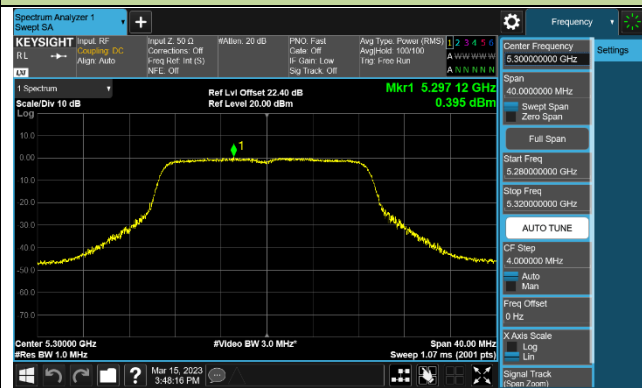

Channel 60 (5300MHz)

Channel 64 (5320MHz)

802.11ac-VHT20 Power Spectral Density - Ant 2

Channel 36 (5180MHz)

Channel 44 (5220MHz)

Channel 48 (5240MHz)

Channel 52 (5260MHz)

Channel 60 (5300MHz)