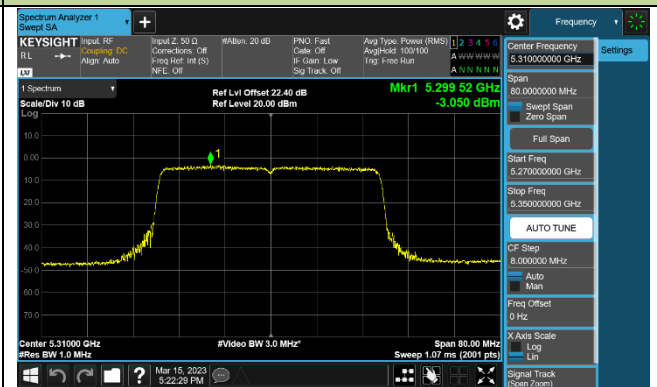

802.11ax-HE40 Power Spectral Density - Ant 1

Channel 38 (5190MHz)

Channel 46 (5230MHz)

Channel 54 (5270MHz)

Channel 62 (5310MHz)

Channel 102 (5510MHz)

Channel 110 (5550MHz)

Channel 134 (5670MHz)

Channel 142 (5710MHz)

802.11ax-HE80 Power Spectral Density - Ant 1

Channel 42 (5210MHz)

Channel 58 (5290MHz)

Channel 106 (5530MHz)

Channel 122 (5610MHz)

Channel 138 (5690MHz)

Channel 155 (5775MHz)