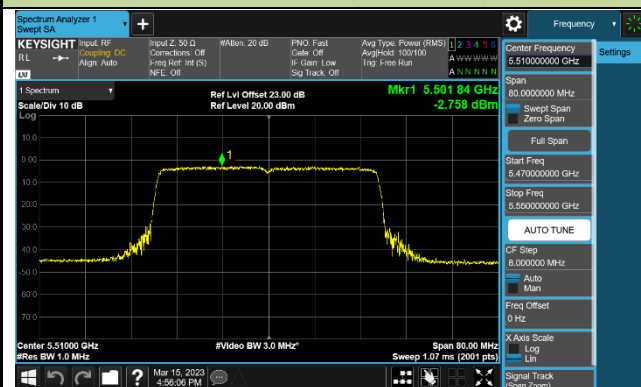

802.11ax-HE40 Power Spectral Density - Ant 1

Channel 38 (5190MHz)

Channel 46 (5230MHz)

Channel 54 (5270MHz)

Channel 62 (5310MHz)

Channel 102 (5510MHz)

Channel 110 (5550MHz)

Channel 134 (5670MHz)

Channel 142 (5710MHz)

802.11ax-HE80 Power Spectral Density - Ant 1

Channel 42 (5210MHz)

Channel 58 (5290MHz)

Channel 106 (5530MHz)

Channel 122 (5610MHz)

Channel 138 (5690MHz)

Channel 155 (5775MHz)