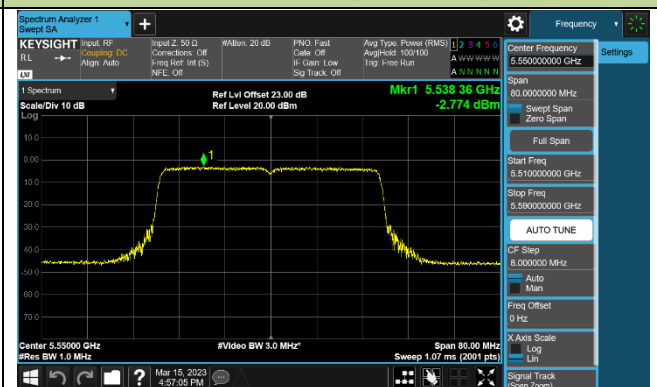

802.11ax-HE40 Power Spectral Density - Ant 1

Channel 38 (5190MHz)

Channel 46 (5230MHz)

Channel 54 (5270MHz)

Channel 62 (5310MHz)

Channel 102 (5510MHz)

Channel 110 (5550MHz)

Channel 134 (5670MHz)

Channel 142 (5710MHz)

802.11ax-HE80 Power Spectral Density - Ant 1

Channel 42 (5210MHz)

Channel 58 (5290MHz)

Channel 106 (5530MHz)

Channel 122 (5610MHz)

Channel 138 (5690MHz)

Channel 155 (5775MHz)