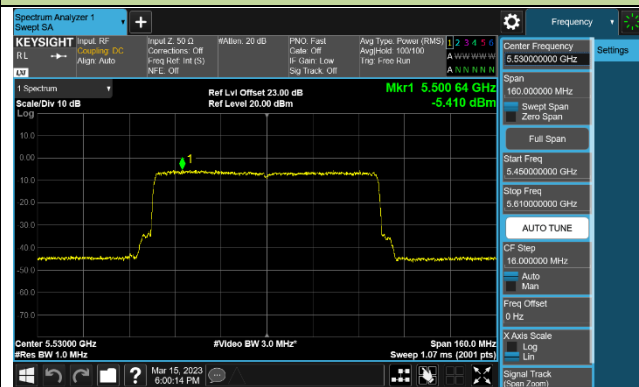

Channel 142 (5710MHz)

802.11ax-HE80 Power Spectral Density - Ant 1

Channel 42 (5210MHz)

Channel 58 (5290MHz)

Channel 106 (5530MHz)

Channel 122 (5610MHz)

Channel 138 (5690MHz)

Channel 155 (5775MHz)

802.11ax-HE160 Power Spectral Density - Ant 1

Channel 50 (5250MHz)

Channel 114 (5570MHz)

802.11a Power Spectral Density - Ant 2

Channel 36 (5180MHz)

Channel 44 (5220MHz)

Channel 48 (5240MHz)

Channel 52 (5260MHz)