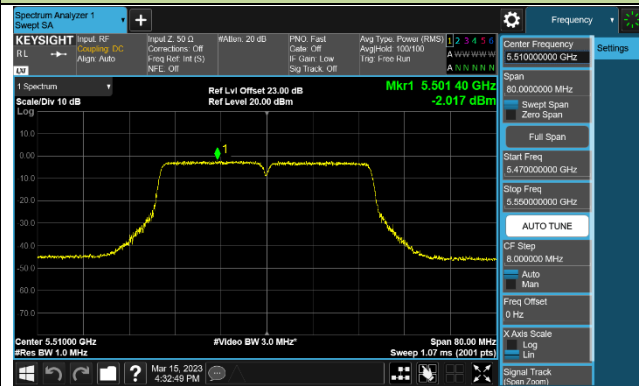

Channel 64 (5320MHz)

802.11ac-VHT40 Power Spectral Density - Ant 2

Channel 38 (5190MHz)

Channel 46 (5230MHz)

Channel 54 (5270MHz)

Channel 62 (5310MHz)

Channel 102 (5510MHz)

Channel 110 (5550MHz)

Channel 134 (5670MHz)

Channel 142 (5710MHz)

802.11ac-VHT80 Power Spectral Density - Ant 2

Channel 42 (5210MHz)

Channel 58 (5290MHz)

Channel 106 (5530MHz)

Channel 122 (5610MHz)

Channel 138 (5690MHz)