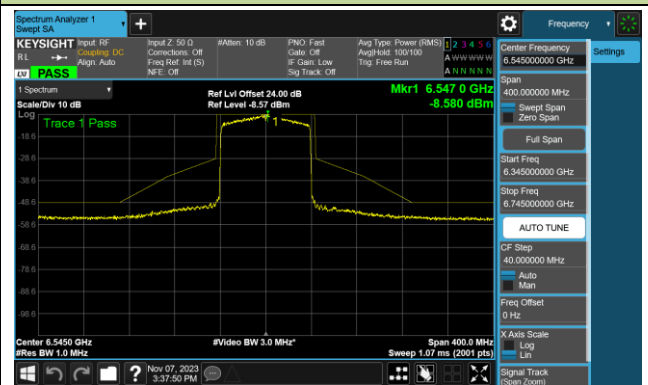

Channel 7 (5985MHz)

Channel 39 (6145MHz)

Channel 71 (6305MHz)

Channel 87 (6385MHz)

Channel 103 (6465MHz)

Channel 119 (6545MHz)

Channel 135 (6625MHz)

Channel 151 (6705MHz)

802.11ax-HE80 - Ant 2 (Nss = 1)

Channel 167 (6785MHz)

Channel 183 (6865MHz)

Channel 199 (6945MHz)

Channel 215 (7025MHz)