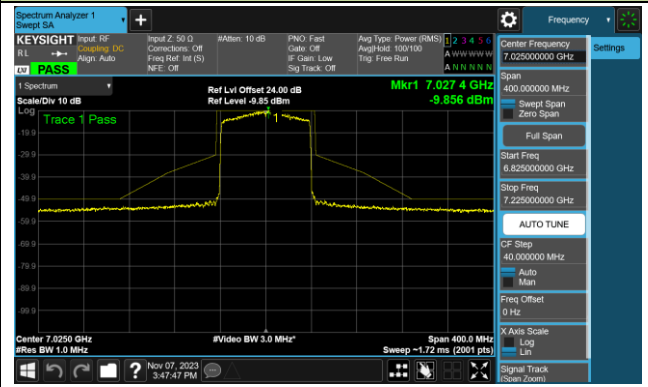

Channel 151 (6705MHz)

802.11ax-HE80 - Ant 1 (Nss = 1)

Channel 167 (6785MHz)

Channel 183 (6865MHz)

Channel 199 (6945MHz)

Channel 215 (7025MHz)

802.11ax-HE20 - Ant 2 (Nss = 1)

Channel 1 (5955MHz)

Channel 33 (6115MHz)

Channel 93 (6415MHz)

Channel 97 (6435MHz)

Channel 105 (6475MHz)

Channel 113 (6515MHz)

Channel 117 (6535MHz)

Channel 149 (6695MHz)

802.11ax-HE20 - Ant 2 (Nss = 1)