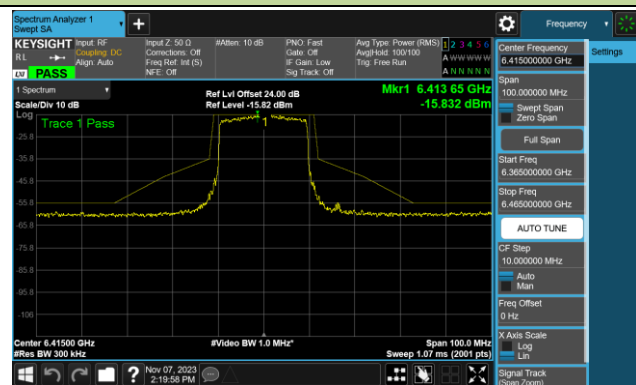

Channel 151 (6705MHz)

802.11ax-HE80 - Ant 1 (Nss = 1)

Channel 167 (6785MHz)

Channel 183 (6865MHz)

Channel 199 (6945MHz)

Channel 215 (7025MHz)

802.11ax-HE20 - Ant 2 (Nss = 1)

Channel 1 (5955MHz)

Channel 33 (6115MHz)

Channel 93 (6415MHz)

Channel 97 (6435MHz)

Channel 105 (6475MHz)

Channel 113 (6515MHz)

Channel 117 (6535MHz)

Channel 149 (6695MHz)

802.11ax-HE20 - Ant 2 (Nss = 1)