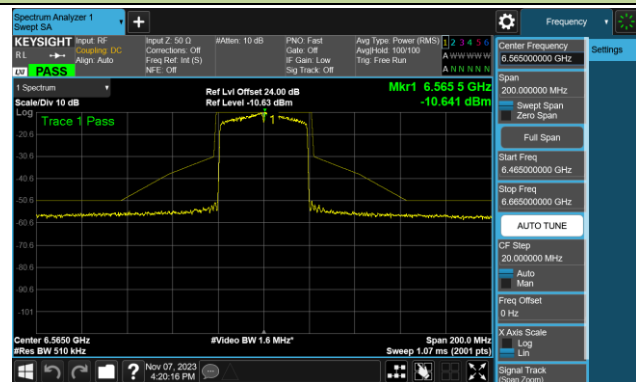

## 802.11ax-HE20 - Ant 1 (Nss = 2)

Channel 181 (6855MHz)

Channel 185 (6875MHz)

Channel 189 (6895MHz)

Channel 213 (7015MHz)

Channel 233 (7115MHz)

802.11ax-HE40 - Ant 1 (Nss = 2)

Channel 3 (5965MHz)

Channel 43 (6165MHz)

Channel 91 (6405MHz)

Channel 99 (6445MHz)

Channel 107 (6485MHz)

Channel 115 (6525MHz)

Channel 123 (6565MHz)

Channel 147 (6685MHz)

## 802.11ax-HE40 - Ant 1 (Nss = 2)

Channel 179 (6845MHz)

Channel 187 (6885MHz)

Channel 195 (6925MHz)

Channel 211 (7005MHz)

Channel 227 (7085MHz)