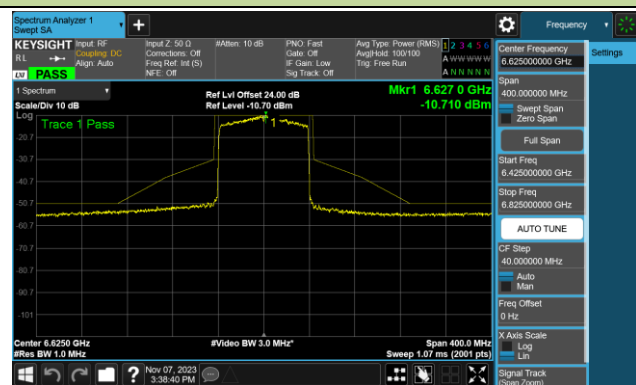

Channel 135 (6625MHz)