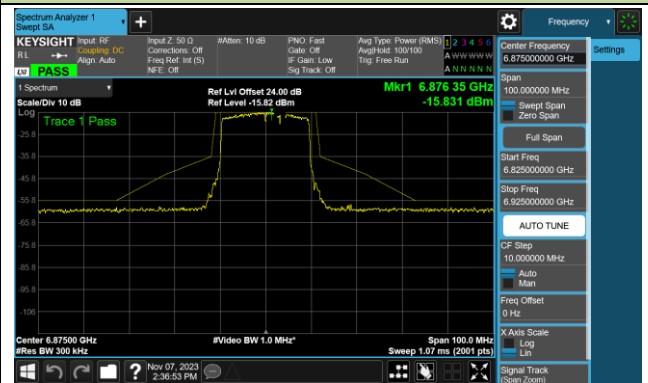

Channel 33 (6115MHz)

Channel 93 (6415MHz)

Channel 97 (6435MHz)

Channel 105 (6475MHz)

Channel 113 (6515MHz)

Channel 117 (6535MHz)

Channel 149 (6695MHz)

802.11ax-HE20 - Ant 2 (Nss = 1)

Channel 181 (6855MHz)

Channel 185 (6875MHz)

Channel 189 (6895MHz)

Channel 213 (7015MHz)

Channel 233 (7115MHz)