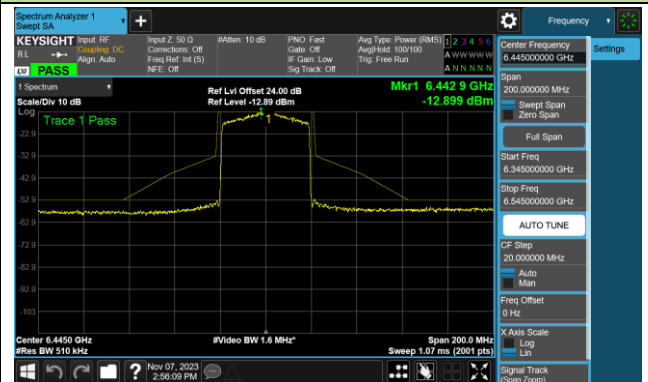

## 802.11ax-HE40 - Ant 2 (Nss = 1)

Channel 3 (5965MHz)

Channel 43 (6165MHz)

Channel 91 (6405MHz)

Channel 99 (6445MHz)

Channel 107 (6485MHz)

Channel 115 (6525MHz)

Channel 123 (6565MHz)

Channel 147 (6685MHz)

802.11ax-HE40 - Ant 2 (Nss = 1)

Channel 179 (6845MHz)

Channel 187 (6885MHz)

Channel 195 (6925MHz)

Channel 211 (7005MHz)

Channel 211 (7085MHz)

802.11ax-HE80 - Ant 2 (Nss = 1)