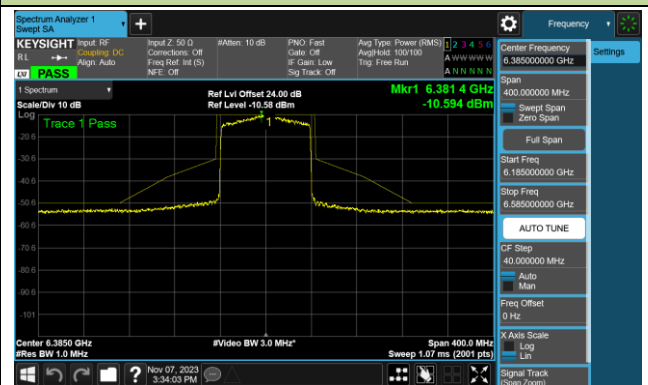

Channel 7 (5985MHz)

Channel 39 (6145MHz)

Channel 71 (6305MHz)

Channel 87 (6385MHz)

Channel 103 (6465MHz)

Channel 119 (6545MHz)

Channel 135 (6625MHz)

Channel 151 (6705MHz)

802.11ax-HE80 - Ant 2 (Nss = 1)

Channel 167 (6785MHz)

Channel 183 (6865MHz)

Channel 199 (6945MHz)

Channel 215 (7025MHz)