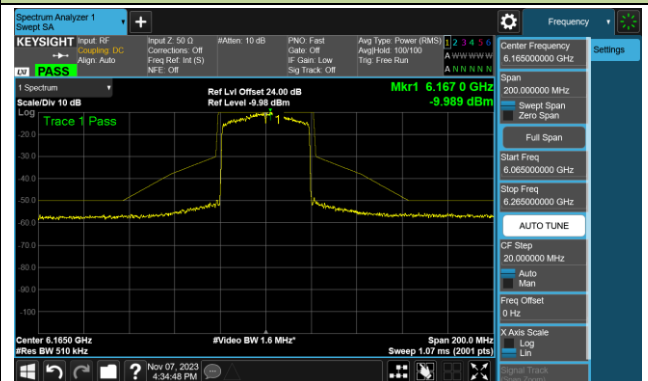

Channel 149 (6695MHz)

## 802.11ax-HE20 - Ant 1 (Nss = 2)

Channel 181 (6855MHz)

Channel 185 (6875MHz)

Channel 189 (6895MHz)

Channel 213 (7015MHz)

Channel 233 (7115MHz)

802.11ax-HE40 - Ant 1 (Nss = 2)

Channel 3 (5965MHz)

Channel 43 (6165MHz)

Channel 91 (6405MHz)

Channel 99 (6445MHz)

Channel 107 (6485MHz)

Channel 115 (6525MHz)

Channel 123 (6565MHz)

Channel 147 (6685MHz)