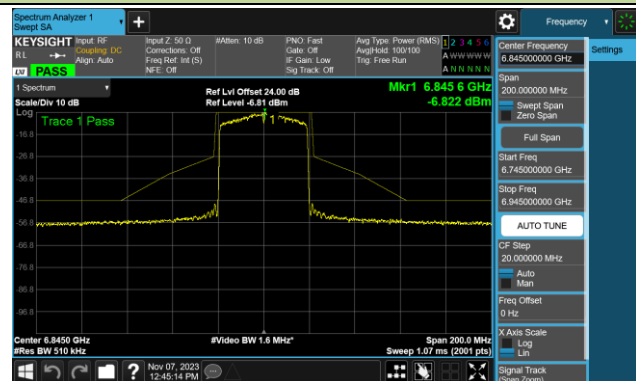

## 802.11ax-HE20 - Ant 1 (Nss = 2)

Channel 181 (6855MHz)

Channel 185 (6875MHz)

Channel 189 (6895MHz)

Channel 213 (7015MHz)

Channel 233 (7115MHz)

802.11ax-HE40 - Ant 1 (Nss = 2)

Channel 3 (5965MHz)

Channel 43 (6165MHz)

Channel 91 (6405MHz)

Channel 99 (6445MHz)

Channel 107 (6485MHz)

Channel 115 (6525MHz)

Channel 123 (6565MHz)

Channel 147 (6685MHz)

## 802.11ax-HE40 - Ant 1 (Nss = 2)

Channel 179 (6845MHz)

Channel 187 (6885MHz)

Channel 195 (6925MHz)

Channel 211 (7005MHz)

Channel 227 (7085MHz)