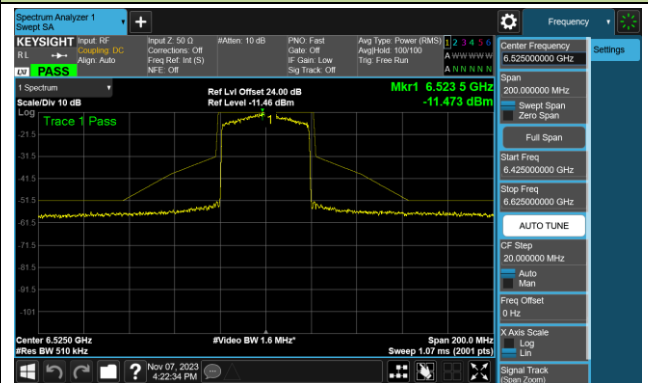

## 802.11ax-HE20 - Ant 1 (Nss = 2)

Channel 181 (6855MHz)

Channel 185 (6875MHz)

Channel 189 (6895MHz)

Channel 213 (7015MHz)

Channel 233 (7115MHz)

802.11ax-HE40 - Ant 1 (Nss = 2)

Channel 3 (5965MHz)

Channel 43 (6165MHz)

Channel 91 (6405MHz)

Channel 99 (6445MHz)

Channel 107 (6485MHz)

Channel 115 (6525MHz)

Channel 123 (6565MHz)

Channel 147 (6685MHz)

## 802.11ax-HE40 - Ant 1 (Nss = 2)

Channel 179 (6845MHz)

Channel 187 (6885MHz)

Channel 195 (6925MHz)

Channel 211 (7005MHz)

Channel 227 (7085MHz)