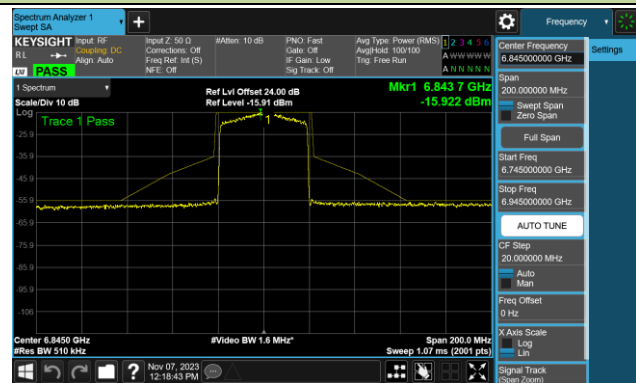

## 802.11ax-HE40 - Ant 2 (Nss = 1)

Channel 3 (5965MHz)

Channel 43 (6165MHz)

Channel 91 (6405MHz)

Channel 99 (6445MHz)

Channel 107 (6485MHz)

Channel 115 (6525MHz)

Channel 123 (6565MHz)

Channel 147 (6685MHz)

802.11ax-HE40 - Ant 2 (Nss = 1)

Channel 179 (6845MHz)

Channel 187 (6885MHz)

Channel 195 (6925MHz)

Channel 211 (7005MHz)

Channel 211 (7085MHz)

802.11ax-HE80 - Ant 2 (Nss = 1)