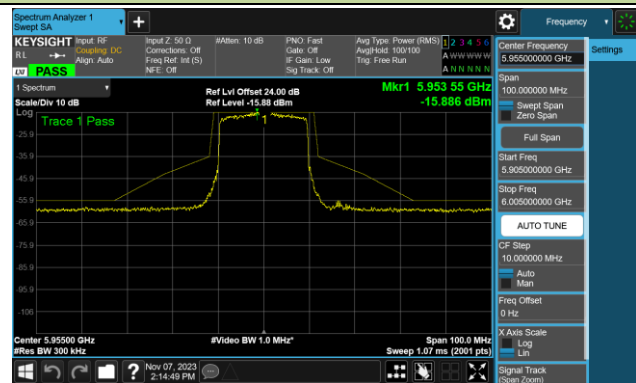

Channel 151 (6705MHz)

802.11ax-HE80 - Ant 1 (Nss = 1)

Channel 167 (6785MHz)

Channel 183 (6865MHz)

Channel 199 (6945MHz)

Channel 215 (7025MHz)

802.11ax-HE20 - Ant 2 (Nss = 1)

Channel 1 (5955MHz)

Channel 33 (6115MHz)

Channel 93 (6415MHz)

Channel 97 (6435MHz)

Channel 105 (6475MHz)

Channel 113 (6515MHz)

Channel 117 (6535MHz)

Channel 149 (6695MHz)

802.11ax-HE20 - Ant 2 (Nss = 1)