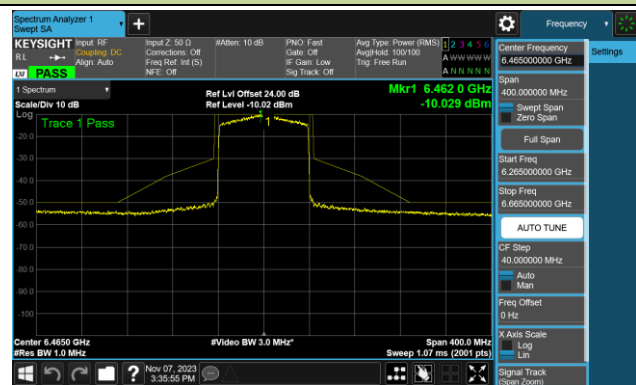

802.11ax-HE80 - Ant 1 (Nss = 1)

Channel 7 (5985MHz)

Channel 39 (6145MHz)

Channel 71 (6305MHz)

Channel 87 (6385MHz)

Channel 103 (6465MHz)

Channel 119 (6545MHz)

Channel 135 (6625MHz)

Channel 151 (6705MHz)

802.11ax-HE80 - Ant 1 (Nss = 1)

Channel 167 (6785MHz)

Channel 183 (6865MHz)

Channel 199 (6945MHz)

Channel 215 (7025MHz)

802.11ax-HE20 - Ant 2 (Nss = 1)

Channel 1 (5955MHz)