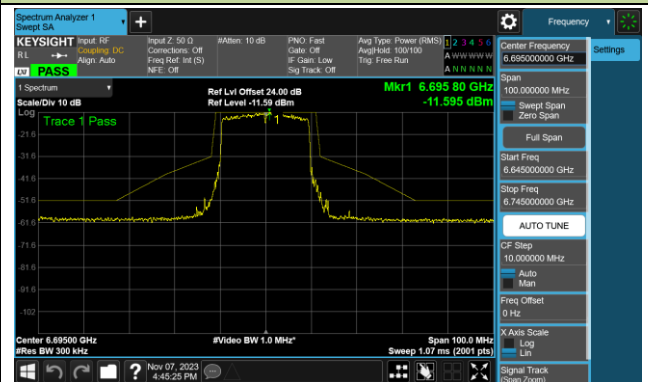

802.11ax-HE80 - Ant 2 (Nss = 1)

Channel 167 (6785MHz)

Channel 183 (6865MHz)

Channel 199 (6945MHz)

Channel 215 (7025MHz)

## 802.11ax-HE20 - Ant 1 (Nss = 2)

Channel 1 (5955MHz)

Channel 33 (6115MHz)

Channel 93 (6415MHz)

Channel 97 (6435MHz)

Channel 105 (6475MHz)

Channel 113 (6515MHz)

Channel 117 (6535MHz)

Channel 149 (6695MHz)