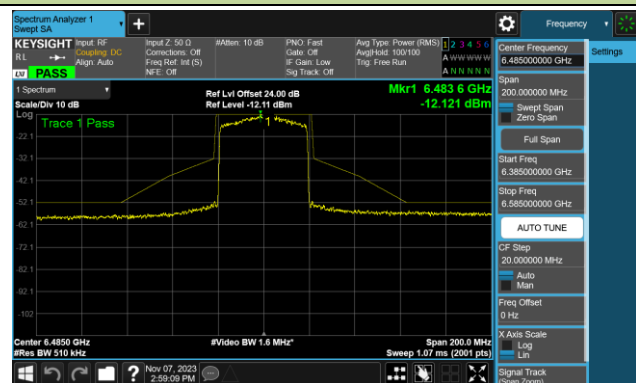

## 802.11ax-HE40 - Ant 2 (Nss = 1)

Channel 3 (5965MHz)

Channel 43 (6165MHz)

Channel 91 (6405MHz)

Channel 99 (6445MHz)

Channel 107 (6485MHz)

Channel 115 (6525MHz)

Channel 123 (6565MHz)

Channel 147 (6685MHz)

802.11ax-HE40 - Ant 2 (Nss = 1)

Channel 179 (6845MHz)

Channel 187 (6885MHz)

Channel 195 (6925MHz)

Channel 211 (7005MHz)

Channel 211 (7085MHz)

802.11ax-HE80 - Ant 2 (Nss = 1)