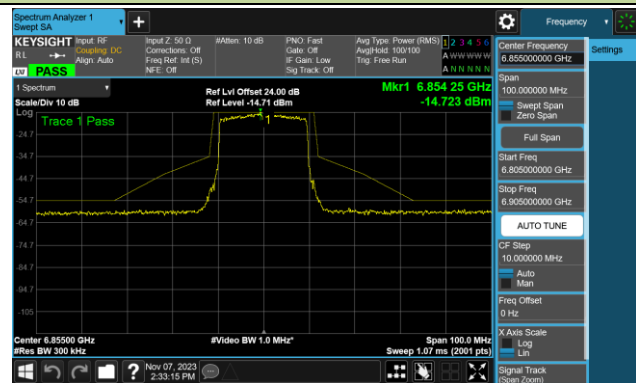

Channel 33 (6115MHz)

Channel 93 (6415MHz)

Channel 97 (6435MHz)

Channel 105 (6475MHz)

Channel 113 (6515MHz)

Channel 117 (6535MHz)

Channel 149 (6695MHz)

802.11ax-HE20 - Ant 2 (Nss = 1)

Channel 181 (6855MHz)

Channel 185 (6875MHz)

Channel 189 (6895MHz)

Channel 213 (7015MHz)

Channel 233 (7115MHz)