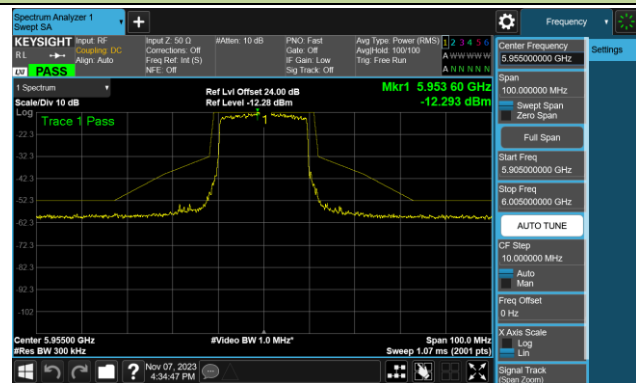

802.11ax-HE80 - Ant 2 (Nss = 1)

Channel 167 (6785MHz)

Channel 183 (6865MHz)

Channel 199 (6945MHz)

Channel 215 (7025MHz)

## 802.11ax-HE20 - Ant 1 (Nss = 2)

Channel 1 (5955MHz)

Channel 33 (6115MHz)

Channel 93 (6415MHz)

Channel 97 (6435MHz)

Channel 105 (6475MHz)

Channel 113 (6515MHz)

Channel 117 (6535MHz)

Channel 149 (6695MHz)