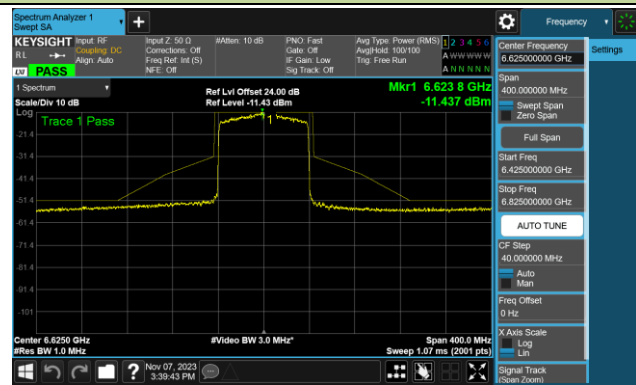

802.11ax-HE80 - Ant 1 (Nss = 1)

Channel 7 (5985MHz)

Channel 39 (6145MHz)

Channel 71 (6305MHz)

Channel 87 (6385MHz)

Channel 103 (6465MHz)

Channel 119 (6545MHz)

Channel 135 (6625MHz)

Channel 151 (6705MHz)

802.11ax-HE80 - Ant 1 (Nss = 1)

Channel 167 (6785MHz)

Channel 183 (6865MHz)

Channel 199 (6945MHz)

Channel 215 (7025MHz)

802.11ax-HE20 - Ant 2 (Nss = 1)

Channel 1 (5955MHz)