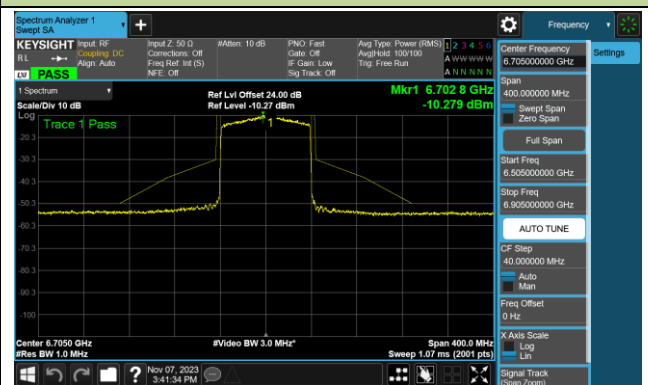

Channel 7 (5985MHz)

Channel 39 (6145MHz)

Channel 71 (6305MHz)

Channel 87 (6385MHz)

Channel 103 (6465MHz)

Channel 119 (6545MHz)

Channel 135 (6625MHz)

Channel 151 (6705MHz)

802.11ax-HE80 - Ant 2 (Nss = 1)

Channel 167 (6785MHz)

Channel 183 (6865MHz)

Channel 199 (6945MHz)

Channel 215 (7025MHz)