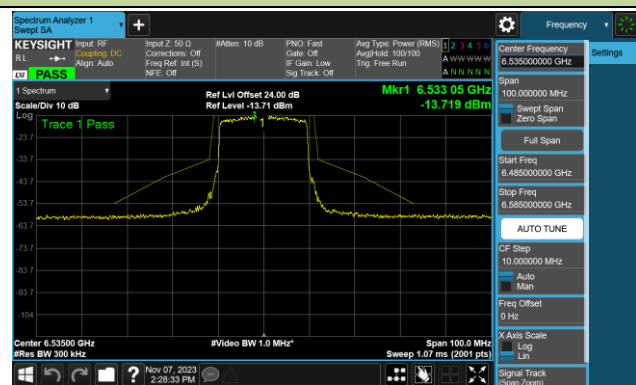

Channel 33 (6115MHz)

Channel 93 (6415MHz)

Channel 97 (6435MHz)

Channel 105 (6475MHz)

Channel 113 (6515MHz)

Channel 117 (6535MHz)

Channel 149 (6695MHz)

802.11ax-HE20 - Ant 2 (Nss = 1)

Channel 181 (6855MHz)

Channel 185 (6875MHz)

Channel 189 (6895MHz)

Channel 213 (7015MHz)

Channel 233 (7115MHz)