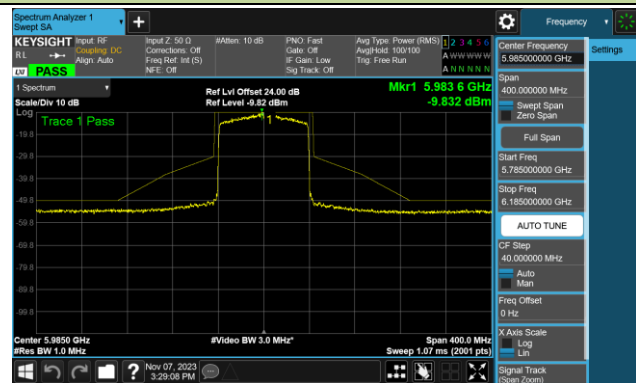

802.11ax-HE80 - Ant 1 (Nss = 1)

Channel 7 (5985MHz)

Channel 39 (6145MHz)

Channel 71 (6305MHz)

Channel 87 (6385MHz)

Channel 103 (6465MHz)

Channel 119 (6545MHz)

Channel 135 (6625MHz)

Channel 151 (6705MHz)

802.11ax-HE80 - Ant 1 (Nss = 1)

Channel 167 (6785MHz)

Channel 183 (6865MHz)

Channel 199 (6945MHz)

Channel 215 (7025MHz)

802.11ax-HE20 - Ant 2 (Nss = 1)

Channel 1 (5955MHz)