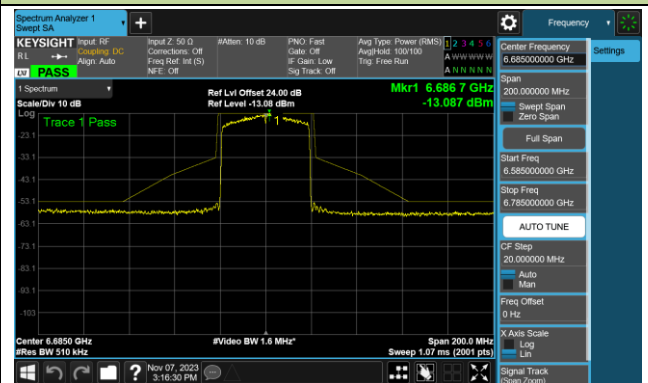

## 802.11ax-HE40 - Ant 2 (Nss = 1)

Channel 3 (5965MHz)

Channel 43 (6165MHz)

Channel 91 (6405MHz)

Channel 99 (6445MHz)

Channel 107 (6485MHz)

Channel 115 (6525MHz)

Channel 123 (6565MHz)

Channel 147 (6685MHz)

802.11ax-HE40 - Ant 2 (Nss = 1)

Channel 179 (6845MHz)

Channel 187 (6885MHz)

Channel 195 (6925MHz)

Channel 211 (7005MHz)

Channel 211 (7085MHz)

802.11ax-HE80 - Ant 2 (Nss = 1)