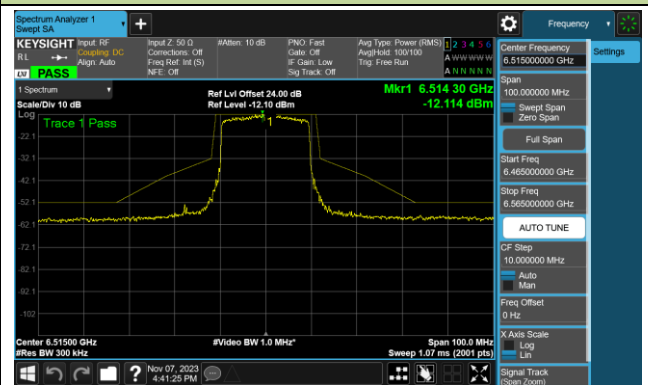

802.11ax-HE80 - Ant 2 (Nss = 1)

Channel 167 (6785MHz)

Channel 183 (6865MHz)

Channel 199 (6945MHz)

Channel 215 (7025MHz)

## 802.11ax-HE20 - Ant 1 (Nss = 2)

Channel 1 (5955MHz)

Channel 33 (6115MHz)

Channel 93 (6415MHz)

Channel 97 (6435MHz)

Channel 105 (6475MHz)

Channel 113 (6515MHz)

Channel 117 (6535MHz)

Channel 149 (6695MHz)