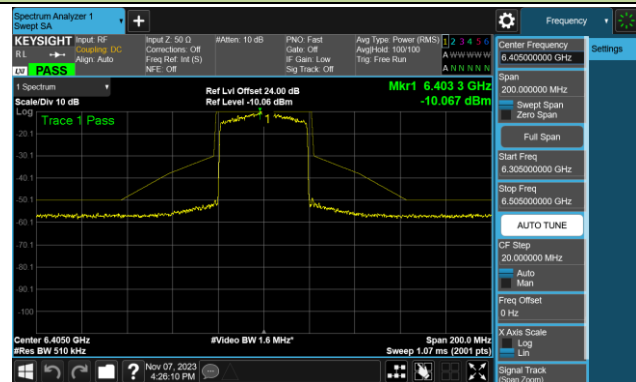

Channel 149 (6695MHz)

## 802.11ax-HE20 - Ant 1 (Nss = 2)

Channel 181 (6855MHz)

Channel 185 (6875MHz)

Channel 189 (6895MHz)

Channel 213 (7015MHz)

Channel 233 (7115MHz)

802.11ax-HE40 - Ant 1 (Nss = 2)

Channel 3 (5965MHz)

Channel 43 (6165MHz)

Channel 91 (6405MHz)

Channel 99 (6445MHz)

Channel 107 (6485MHz)

Channel 115 (6525MHz)

Channel 123 (6565MHz)

Channel 147 (6685MHz)