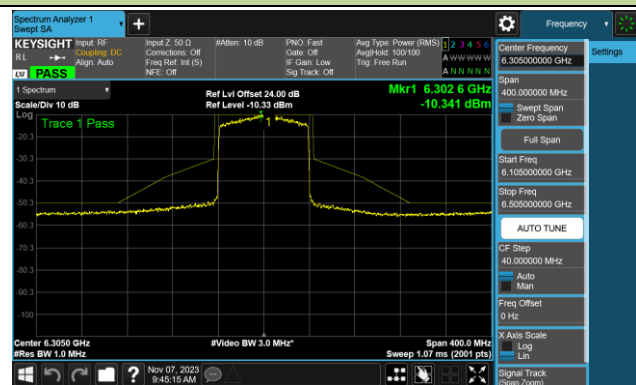

Channel 71 (6305MHz)