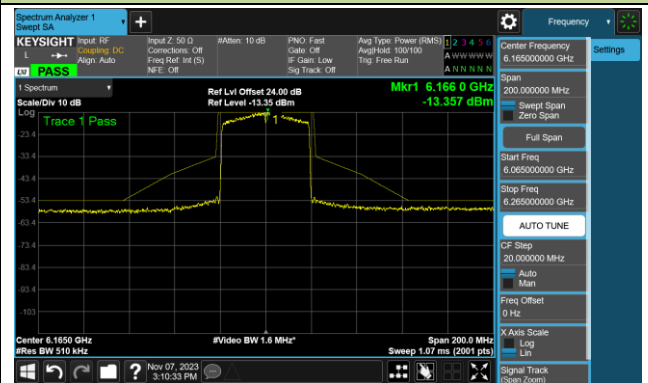

Channel 181 (6855MHz)

Channel 185 (6875MHz)

Channel 189 (6895MHz)

Channel 213 (7015MHz)

Channel 233 (7115MHz)

## 802.11ax-HE40 - Ant 2 (Nss = 1)

Channel 3 (5965MHz)

Channel 43 (6165MHz)

Channel 91 (6405MHz)

Channel 99 (6445MHz)

Channel 107 (6485MHz)

Channel 115 (6525MHz)

Channel 123 (6565MHz)