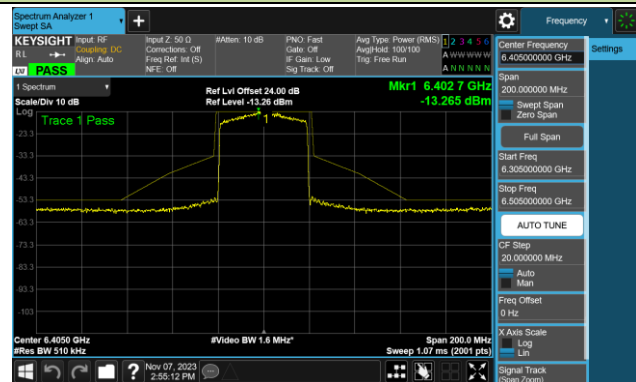

Channel 181 (6855MHz)

Channel 185 (6875MHz)

Channel 189 (6895MHz)

Channel 213 (7015MHz)

Channel 233 (7115MHz)

## 802.11ax-HE40 - Ant 2 (Nss = 1)

Channel 3 (5965MHz)

Channel 43 (6165MHz)

Channel 91 (6405MHz)

Channel 99 (6445MHz)

Channel 107 (6485MHz)

Channel 115 (6525MHz)

Channel 123 (6565MHz)

Channel 147 (6685MHz)

802.11ax-HE40 - Ant 2 (Nss = 1)

Channel 179 (6845MHz)

Channel 187 (6885MHz)

Channel 195 (6925MHz)

Channel 211 (7005MHz)

Channel 211 (7085MHz)

802.11ax-HE80 - Ant 2 (Nss = 1)