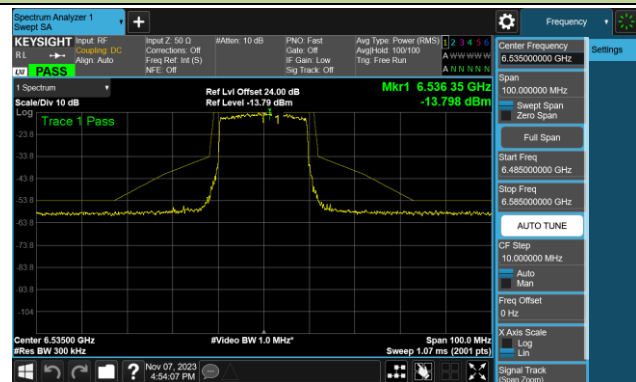

802.11ax-HE80 - Ant 2 (Nss = 1)

Channel 167 (6785MHz)

Channel 183 (6865MHz)

Channel 199 (6945MHz)

Channel 215 (7025MHz)

## 802.11ax-HE20 - Ant 1 (Nss = 2)

Channel 1 (5955MHz)

Channel 33 (6115MHz)

Channel 93 (6415MHz)

Channel 97 (6435MHz)

Channel 105 (6475MHz)

Channel 113 (6515MHz)

Channel 117 (6535MHz)

Channel 149 (6695MHz)