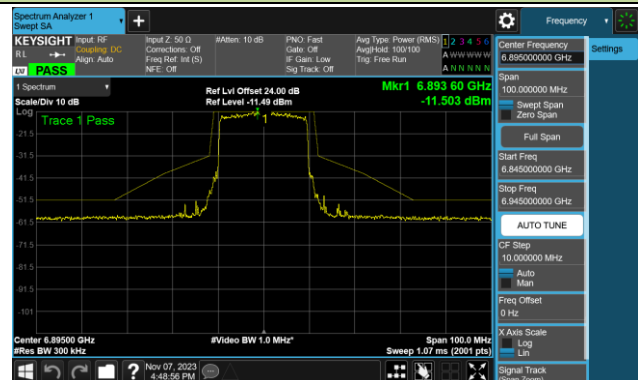

Channel 149 (6695MHz)

## 802.11ax-HE20 - Ant 1 (Nss = 2)

Channel 181 (6855MHz)

Channel 185 (6875MHz)

Channel 189 (6895MHz)

Channel 213 (7015MHz)

Channel 233 (7115MHz)

802.11ax-HE40 - Ant 1 (Nss = 2)

Channel 3 (5965MHz)

Channel 43 (6165MHz)

Channel 91 (6405MHz)

Channel 99 (6445MHz)

Channel 107 (6485MHz)

Channel 115 (6525MHz)

Channel 123 (6565MHz)

Channel 147 (6685MHz)