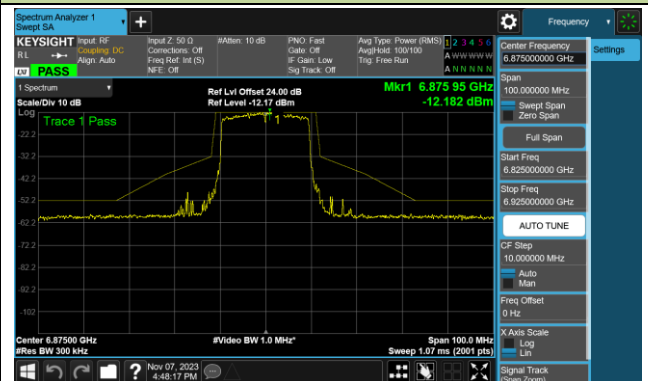

## 802.11ax-HE20 - Ant 1 (Nss = 2)

Channel 1 (5955MHz)

Channel 33 (6115MHz)

Channel 93 (6415MHz)

Channel 97 (6435MHz)

Channel 105 (6475MHz)

Channel 113 (6515MHz)

Channel 117 (6535MHz)

Channel 149 (6695MHz)

## 802.11ax-HE20 - Ant 1 (Nss = 2)

Channel 181 (6855MHz)

Channel 185 (6875MHz)

Channel 189 (6895MHz)

Channel 213 (7015MHz)

Channel 233 (7115MHz)

802.11ax-HE40 - Ant 1 (Nss = 2)

Channel 3 (5965MHz)