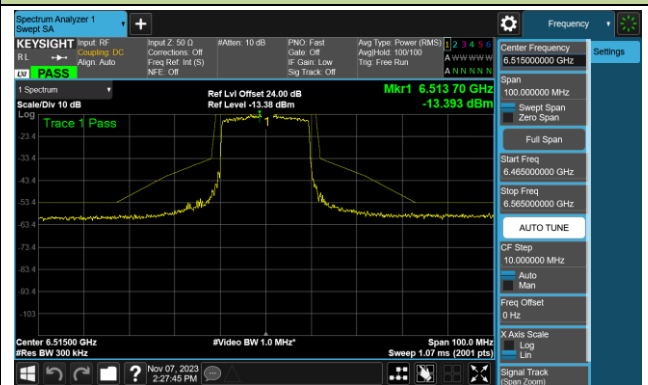

Channel 151 (6705MHz)

802.11ax-HE80 - Ant 1 (Nss = 1)

Channel 167 (6785MHz)

Channel 183 (6865MHz)

Channel 199 (6945MHz)

Channel 215 (7025MHz)

802.11ax-HE20 - Ant 2 (Nss = 1)

Channel 1 (5955MHz)

Channel 33 (6115MHz)

Channel 93 (6415MHz)

Channel 97 (6435MHz)

Channel 105 (6475MHz)

Channel 113 (6515MHz)

Channel 117 (6535MHz)

Channel 149 (6695MHz)

802.11ax-HE20 - Ant 2 (Nss = 1)

Channel 181 (6855MHz)

Channel 185 (6875MHz)

Channel 189 (6895MHz)

Channel 213 (7015MHz)

Channel 233 (7115MHz)