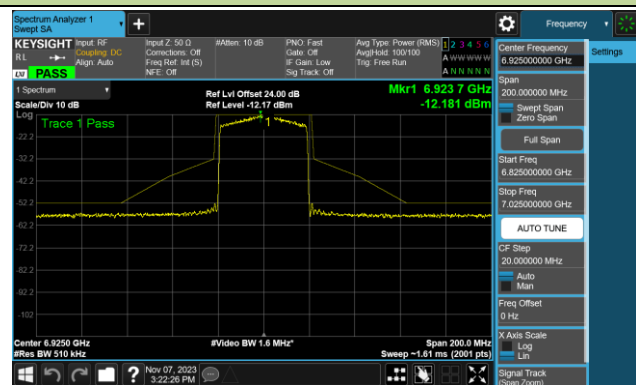

Channel 147 (6685MHz)

802.11ax-HE40 - Ant 2 (Nss = 1)

Channel 179 (6845MHz)

Channel 187 (6885MHz)

Channel 195 (6925MHz)

Channel 211 (7005MHz)

Channel 211 (7085MHz)

802.11ax-HE80 - Ant 2 (Nss = 1)