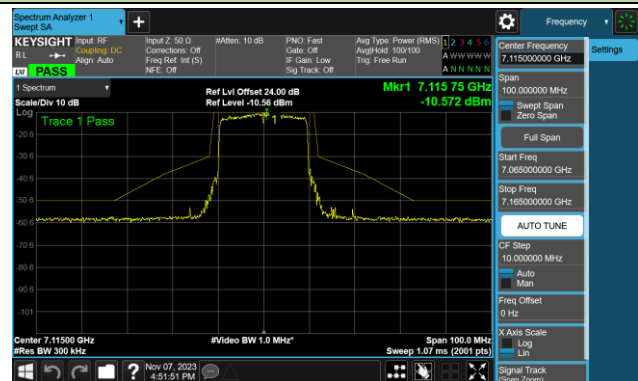

Channel 149 (6695MHz)

## 802.11ax-HE20 - Ant 1 (Nss = 2)

Channel 181 (6855MHz)

Channel 185 (6875MHz)

Channel 189 (6895MHz)

Channel 213 (7015MHz)

Channel 233 (7115MHz)

802.11ax-HE40 - Ant 1 (Nss = 2)

Channel 3 (5965MHz)

Channel 43 (6165MHz)

Channel 91 (6405MHz)

Channel 99 (6445MHz)

Channel 107 (6485MHz)

Channel 115 (6525MHz)

Channel 123 (6565MHz)

Channel 147 (6685MHz)