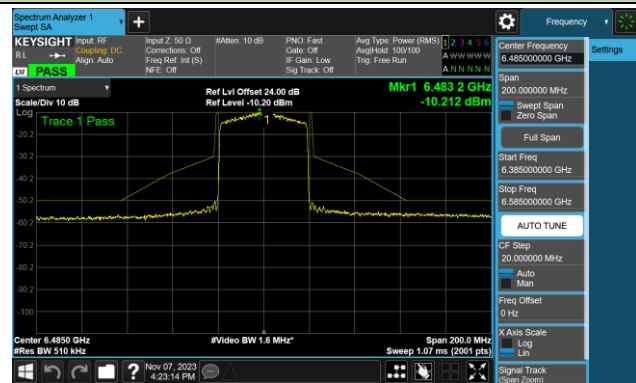

Channel 43 (6165MHz)

Channel 91 (6405MHz)

Channel 99 (6445MHz)

Channel 107 (6485MHz)

Channel 115 (6525MHz)

Channel 123 (6565MHz)

Channel 147 (6685MHz)

## 802.11ax-HE40 - Ant 1 (Nss = 2)

Channel 179 (6845MHz)

Channel 187 (6885MHz)

Channel 195 (6925MHz)

Channel 211 (7005MHz)

Channel 227 (7085MHz)