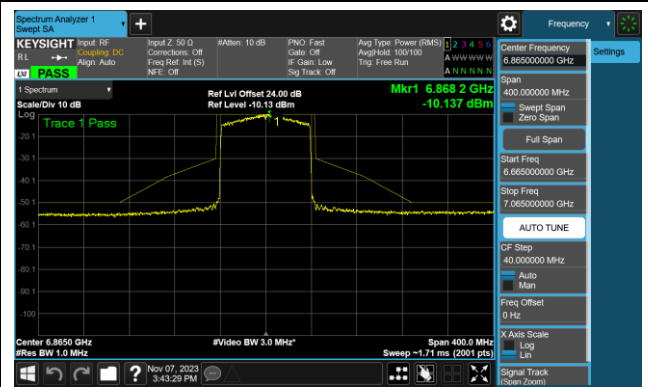

Channel 151 (6705MHz)

802.11ax-HE80 - Ant 1 (Nss = 1)

Channel 167 (6785MHz)

Channel 183 (6865MHz)

Channel 199 (6945MHz)

Channel 215 (7025MHz)

802.11ax-HE20 - Ant 2 (Nss = 1)

Channel 1 (5955MHz)

Channel 33 (6115MHz)

Channel 93 (6415MHz)

Channel 97 (6435MHz)

Channel 105 (6475MHz)

Channel 113 (6515MHz)

Channel 117 (6535MHz)

Channel 149 (6695MHz)

802.11ax-HE20 - Ant 2 (Nss = 1)