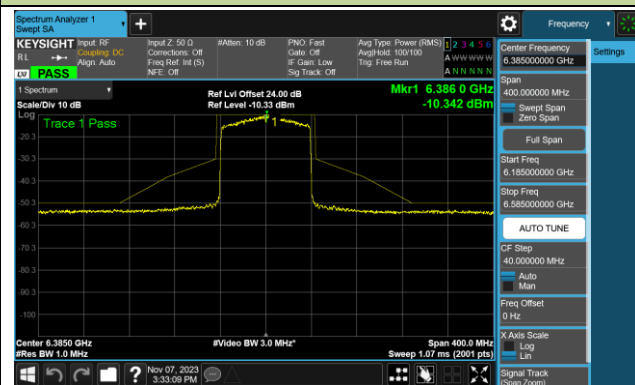

802.11ax-HE80 - Ant 1 (Nss = 1)

Channel 7 (5985MHz)

Channel 39 (6145MHz)

Channel 71 (6305MHz)

Channel 87 (6385MHz)

Channel 103 (6465MHz)

Channel 119 (6545MHz)

Channel 135 (6625MHz)

Channel 151 (6705MHz)

802.11ax-HE80 - Ant 1 (Nss = 1)

Channel 167 (6785MHz)

Channel 183 (6865MHz)

Channel 199 (6945MHz)

Channel 215 (7025MHz)

802.11ax-HE20 - Ant 2 (Nss = 1)

Channel 1 (5955MHz)