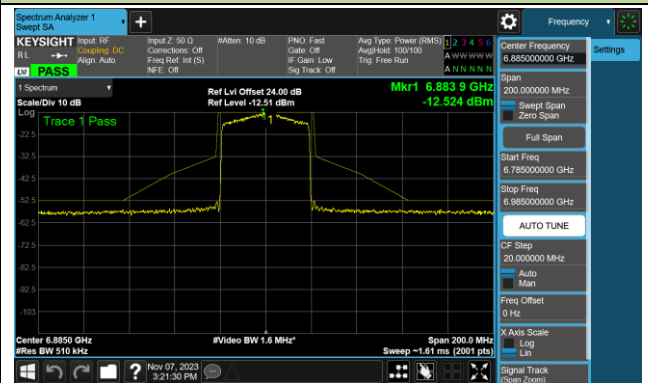

Channel 147 (6685MHz)

802.11ax-HE40 - Ant 2 (Nss = 1)

Channel 179 (6845MHz)

Channel 187 (6885MHz)

Channel 195 (6925MHz)

Channel 211 (7005MHz)

Channel 211 (7085MHz)

802.11ax-HE80 - Ant 2 (Nss = 1)