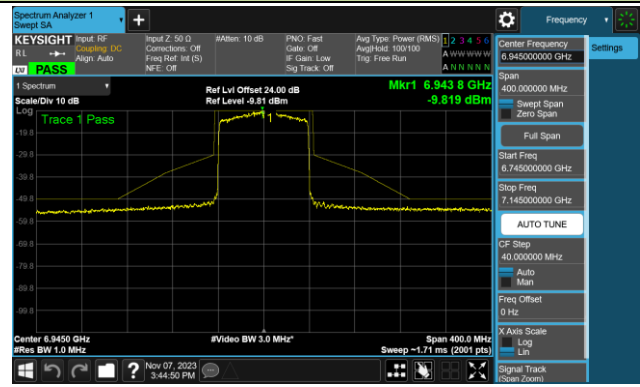

Channel 151 (6705MHz)

802.11ax-HE80 - Ant 1 (Nss = 1)

Channel 167 (6785MHz)

Channel 183 (6865MHz)

Channel 199 (6945MHz)

Channel 215 (7025MHz)

802.11ax-HE20 - Ant 2 (Nss = 1)

Channel 1 (5955MHz)

Channel 33 (6115MHz)

Channel 93 (6415MHz)

Channel 97 (6435MHz)

Channel 105 (6475MHz)

Channel 113 (6515MHz)

Channel 117 (6535MHz)

Channel 149 (6695MHz)

802.11ax-HE20 - Ant 2 (Nss = 1)