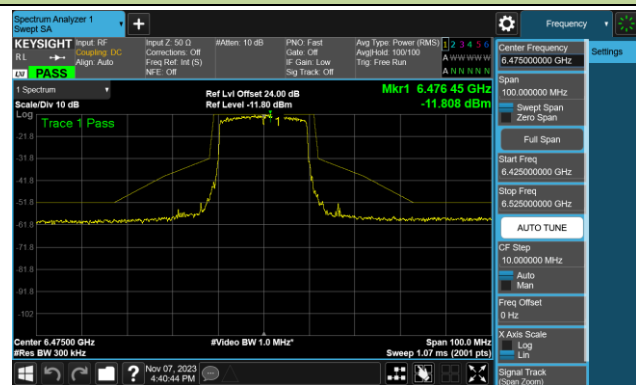

802.11ax-HE80 - Ant 2 (Nss = 1)

Channel 167 (6785MHz)

Channel 183 (6865MHz)

Channel 199 (6945MHz)

Channel 215 (7025MHz)

## 802.11ax-HE20 - Ant 1 (Nss = 2)

Channel 1 (5955MHz)

Channel 33 (6115MHz)

Channel 93 (6415MHz)

Channel 97 (6435MHz)

Channel 105 (6475MHz)

Channel 113 (6515MHz)

Channel 117 (6535MHz)

Channel 149 (6695MHz)