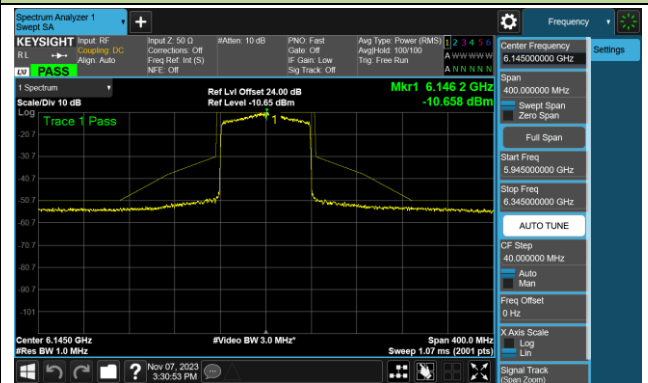

Channel 39 (6145MHz)