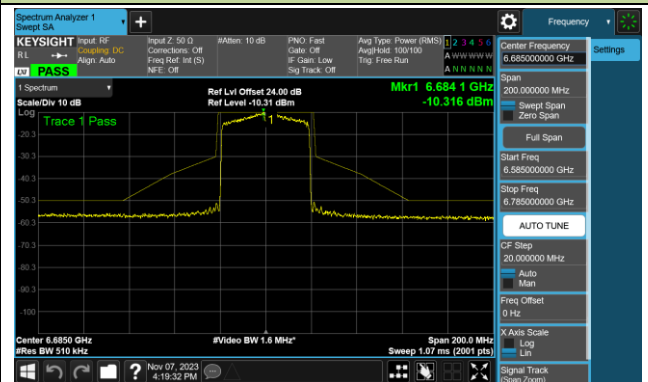

## 802.11ax-HE20 - Ant 1 (Nss = 2)

Channel 181 (6855MHz)

Channel 185 (6875MHz)

Channel 189 (6895MHz)

Channel 213 (7015MHz)

Channel 233 (7115MHz)

802.11ax-HE40 - Ant 1 (Nss = 2)

Channel 3 (5965MHz)

Channel 43 (6165MHz)

Channel 91 (6405MHz)

Channel 99 (6445MHz)

Channel 107 (6485MHz)

Channel 115 (6525MHz)

Channel 123 (6565MHz)

Channel 147 (6685MHz)

## 802.11ax-HE40 - Ant 1 (Nss = 2)

Channel 179 (6845MHz)

Channel 187 (6885MHz)

Channel 195 (6925MHz)

Channel 211 (7005MHz)

Channel 227 (7085MHz)