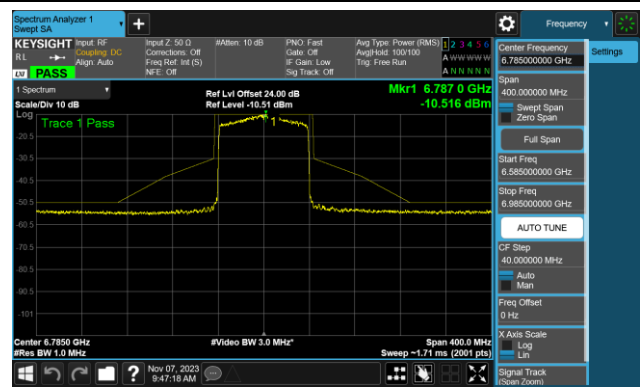

802.11ax-HE80 - Ant 1 (Nss = 1)

Channel 7 (5985MHz)

Channel 39 (6145MHz)

Channel 71 (6305MHz)

Channel 87 (6385MHz)

Channel 103 (6465MHz)

Channel 119 (6545MHz)

Channel 135 (6625MHz)

Channel 151 (6705MHz)

802.11ax-HE80 - Ant 1 (Nss = 1)

Channel 167 (6785MHz)

Channel 183 (6865MHz)

Channel 199 (6945MHz)

Channel 215 (7025MHz)

802.11ax-HE20 - Ant 2 (Nss = 1)

Channel 1 (5955MHz)