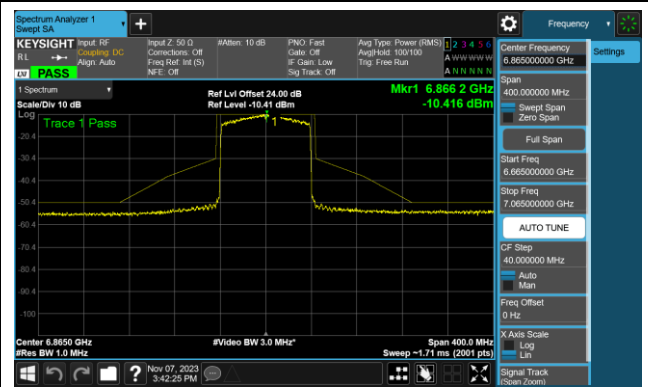

Channel 7 (5985MHz)

Channel 39 (6145MHz)

Channel 71 (6305MHz)

Channel 87 (6385MHz)

Channel 103 (6465MHz)

Channel 119 (6545MHz)

Channel 135 (6625MHz)

Channel 151 (6705MHz)

802.11ax-HE80 - Ant 2 (Nss = 1)

Channel 167 (6785MHz)

Channel 183 (6865MHz)

Channel 199 (6945MHz)

Channel 215 (7025MHz)