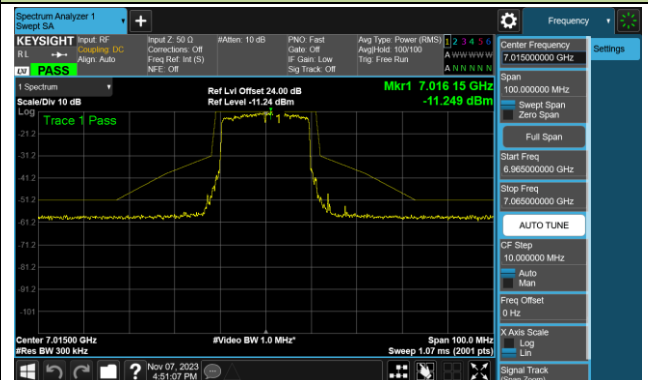

Channel 149 (6695MHz)

## 802.11ax-HE20 - Ant 1 (Nss = 2)

Channel 181 (6855MHz)

Channel 185 (6875MHz)

Channel 189 (6895MHz)

Channel 213 (7015MHz)

Channel 233 (7115MHz)

802.11ax-HE40 - Ant 1 (Nss = 2)

Channel 3 (5965MHz)

Channel 43 (6165MHz)

Channel 91 (6405MHz)

Channel 99 (6445MHz)

Channel 107 (6485MHz)

Channel 115 (6525MHz)

Channel 123 (6565MHz)

Channel 147 (6685MHz)