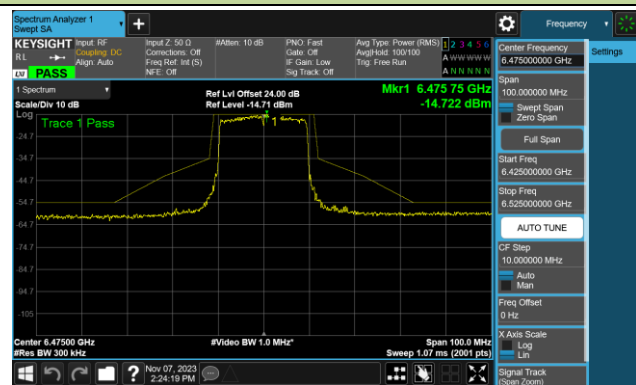

Channel 151 (6705MHz)

802.11ax-HE80 - Ant 1 (Nss = 1)

Channel 167 (6785MHz)

Channel 183 (6865MHz)

Channel 199 (6945MHz)

Channel 215 (7025MHz)

802.11ax-HE20 - Ant 2 (Nss = 1)

Channel 1 (5955MHz)

Channel 33 (6115MHz)

Channel 93 (6415MHz)

Channel 97 (6435MHz)

Channel 105 (6475MHz)

Channel 113 (6515MHz)

Channel 117 (6535MHz)

Channel 149 (6695MHz)

802.11ax-HE20 - Ant 2 (Nss = 1)

Channel 181 (6855MHz)

Channel 185 (6875MHz)

Channel 189 (6895MHz)

Channel 213 (7015MHz)

Channel 233 (7115MHz)