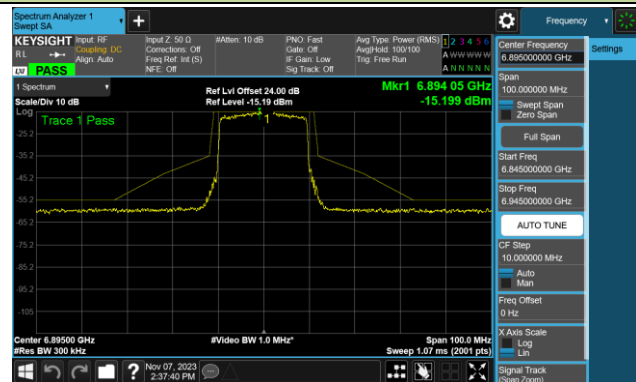

Channel 33 (6115MHz)

Channel 93 (6415MHz)

Channel 97 (6435MHz)

Channel 105 (6475MHz)

Channel 113 (6515MHz)

Channel 117 (6535MHz)

Channel 149 (6695MHz)

802.11ax-HE20 - Ant 2 (Nss = 1)

Channel 181 (6855MHz)

Channel 185 (6875MHz)

Channel 189 (6895MHz)

Channel 213 (7015MHz)

Channel 233 (7115MHz)