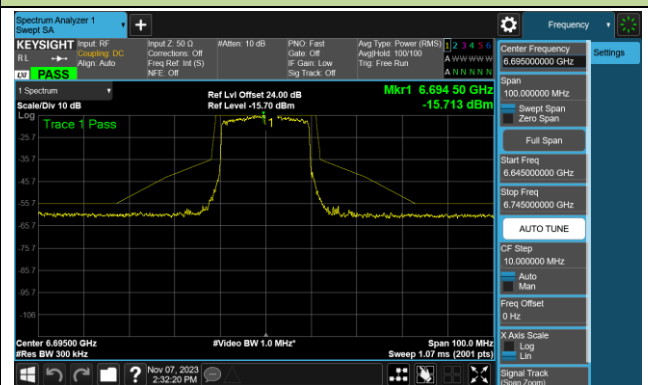

Channel 151 (6705MHz)

802.11ax-HE80 - Ant 1 (Nss = 1)

Channel 167 (6785MHz)

Channel 183 (6865MHz)

Channel 199 (6945MHz)

Channel 215 (7025MHz)

802.11ax-HE20 - Ant 2 (Nss = 1)

Channel 1 (5955MHz)

Channel 33 (6115MHz)

Channel 93 (6415MHz)

Channel 97 (6435MHz)

Channel 105 (6475MHz)

Channel 113 (6515MHz)

Channel 117 (6535MHz)

Channel 149 (6695MHz)

802.11ax-HE20 - Ant 2 (Nss = 1)

Channel 181 (6855MHz)

Channel 185 (6875MHz)

Channel 189 (6895MHz)

Channel 213 (7015MHz)

Channel 233 (7115MHz)