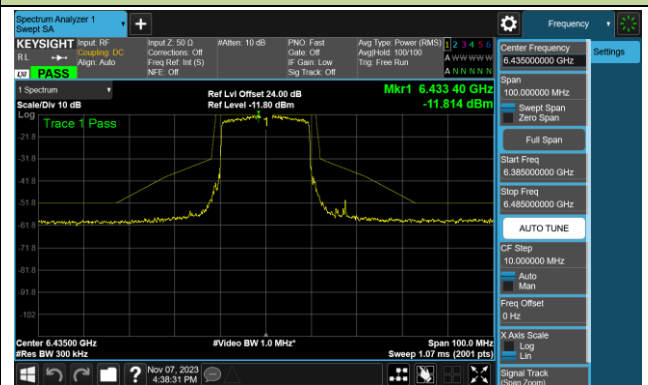

802.11ax-HE80 - Ant 2 (Nss = 1)

Channel 167 (6785MHz)

Channel 183 (6865MHz)

Channel 199 (6945MHz)

Channel 215 (7025MHz)

## 802.11ax-HE20 - Ant 1 (Nss = 2)

Channel 1 (5955MHz)

Channel 33 (6115MHz)

Channel 93 (6415MHz)

Channel 97 (6435MHz)

Channel 105 (6475MHz)

Channel 113 (6515MHz)

Channel 117 (6535MHz)

Channel 149 (6695MHz)