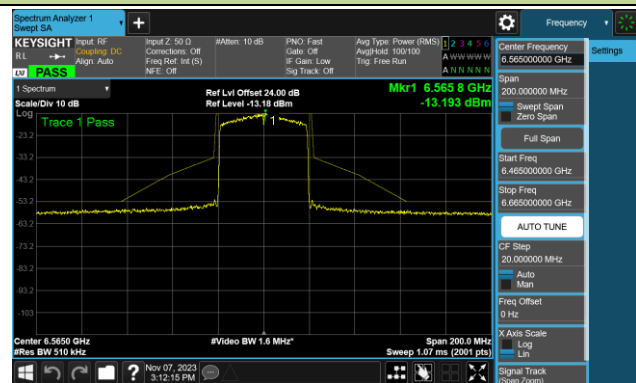

## 802.11ax-HE40 - Ant 2 (Nss = 1)

Channel 3 (5965MHz)

Channel 43 (6165MHz)

Channel 91 (6405MHz)

Channel 99 (6445MHz)

Channel 107 (6485MHz)

Channel 115 (6525MHz)

Channel 123 (6565MHz)

Channel 147 (6685MHz)

802.11ax-HE40 - Ant 2 (Nss = 1)

Channel 179 (6845MHz)

Channel 187 (6885MHz)

Channel 195 (6925MHz)

Channel 211 (7005MHz)

Channel 211 (7085MHz)

802.11ax-HE80 - Ant 2 (Nss = 1)