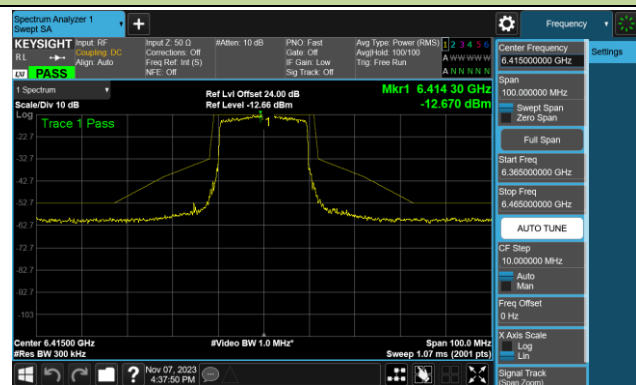

802.11ax-HE80 - Ant 2 (Nss = 1)

Channel 167 (6785MHz)

Channel 183 (6865MHz)

Channel 199 (6945MHz)

Channel 215 (7025MHz)

## 802.11ax-HE20 - Ant 1 (Nss = 2)

Channel 1 (5955MHz)

Channel 33 (6115MHz)

Channel 93 (6415MHz)

Channel 97 (6435MHz)

Channel 105 (6475MHz)

Channel 113 (6515MHz)

Channel 117 (6535MHz)

Channel 149 (6695MHz)