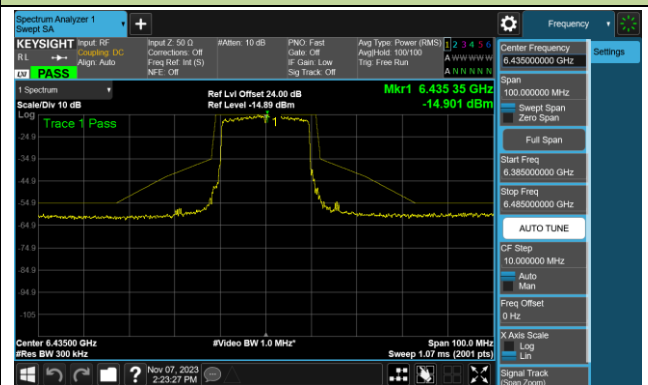

Channel 151 (6705MHz)

802.11ax-HE80 - Ant 1 (Nss = 1)

Channel 167 (6785MHz)

Channel 183 (6865MHz)

Channel 199 (6945MHz)

Channel 215 (7025MHz)

802.11ax-HE20 - Ant 2 (Nss = 1)

Channel 1 (5955MHz)

Channel 33 (6115MHz)

Channel 93 (6415MHz)

Channel 97 (6435MHz)

Channel 105 (6475MHz)

Channel 113 (6515MHz)

Channel 117 (6535MHz)

Channel 149 (6695MHz)

802.11ax-HE20 - Ant 2 (Nss = 1)