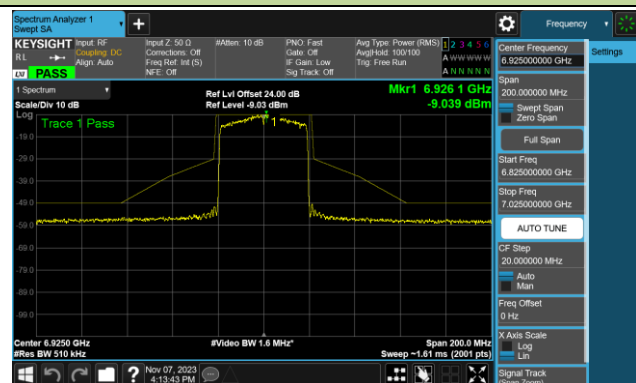

## 802.11ax-HE40 - Ant 1 (Nss = 2)

Channel 179 (6845MHz)

Channel 187 (6885MHz)

Channel 195 (6925MHz)

Channel 211 (7005MHz)

Channel 227 (7085MHz)