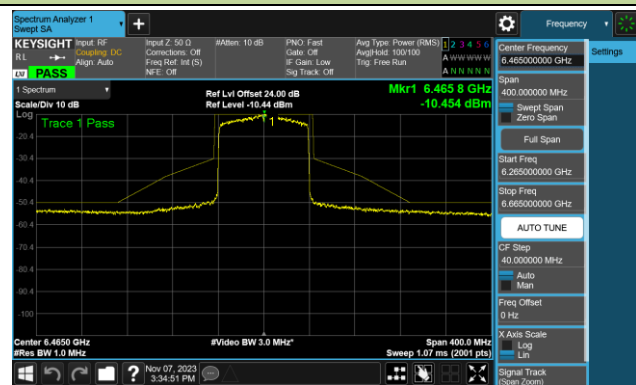

Channel 7 (5985MHz)

Channel 39 (6145MHz)

Channel 71 (6305MHz)

Channel 87 (6385MHz)

Channel 103 (6465MHz)

Channel 119 (6545MHz)

Channel 135 (6625MHz)

Channel 151 (6705MHz)

802.11ax-HE80 - Ant 2 (Nss = 1)

Channel 167 (6785MHz)

Channel 183 (6865MHz)

Channel 199 (6945MHz)

Channel 215 (7025MHz)