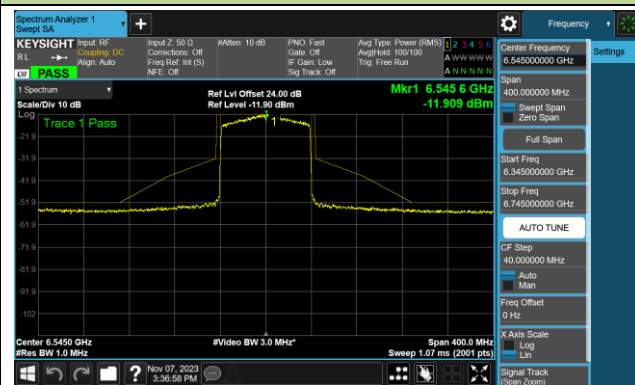

802.11ax-HE80 - Ant 1 (Nss = 1)

Channel 7 (5985MHz)

Channel 39 (6145MHz)

Channel 71 (6305MHz)

Channel 87 (6385MHz)

Channel 103 (6465MHz)

Channel 119 (6545MHz)

Channel 135 (6625MHz)

Channel 151 (6705MHz)

802.11ax-HE80 - Ant 1 (Nss = 1)

Channel 167 (6785MHz)

Channel 183 (6865MHz)

Channel 199 (6945MHz)

Channel 215 (7025MHz)

802.11ax-HE20 - Ant 2 (Nss = 1)

Channel 1 (5955MHz)