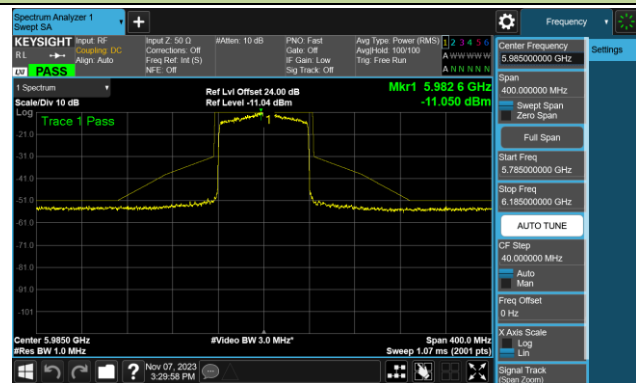

802.11ax-HE80 - Ant 2 (Nss = 1)

Channel 7 (5985MHz)