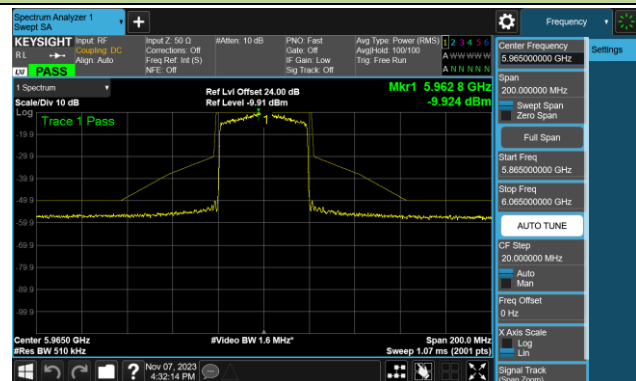

Channel 149 (6695MHz)

## 802.11ax-HE20 - Ant 1 (Nss = 2)

Channel 181 (6855MHz)

Channel 185 (6875MHz)

Channel 189 (6895MHz)

Channel 213 (7015MHz)

Channel 233 (7115MHz)

802.11ax-HE40 - Ant 1 (Nss = 2)

Channel 3 (5965MHz)

Channel 43 (6165MHz)

Channel 91 (6405MHz)

Channel 99 (6445MHz)

Channel 107 (6485MHz)

Channel 115 (6525MHz)

Channel 123 (6565MHz)

Channel 147 (6685MHz)