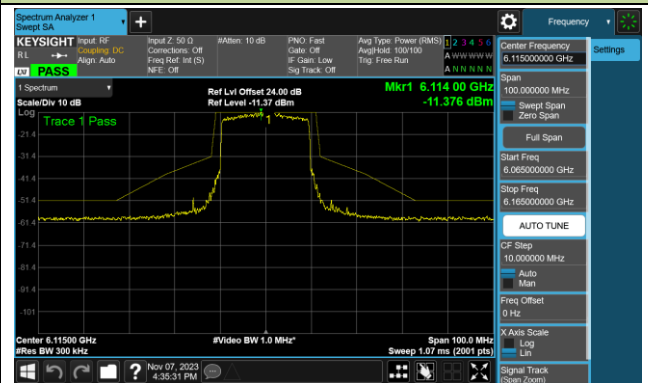

802.11ax-HE80 - Ant 2 (Nss = 1)

Channel 167 (6785MHz)

Channel 183 (6865MHz)

Channel 199 (6945MHz)

Channel 215 (7025MHz)

## 802.11ax-HE20 - Ant 1 (Nss = 2)

Channel 1 (5955MHz)

Channel 33 (6115MHz)

Channel 93 (6415MHz)

Channel 97 (6435MHz)

Channel 105 (6475MHz)

Channel 113 (6515MHz)

Channel 117 (6535MHz)

Channel 149 (6695MHz)