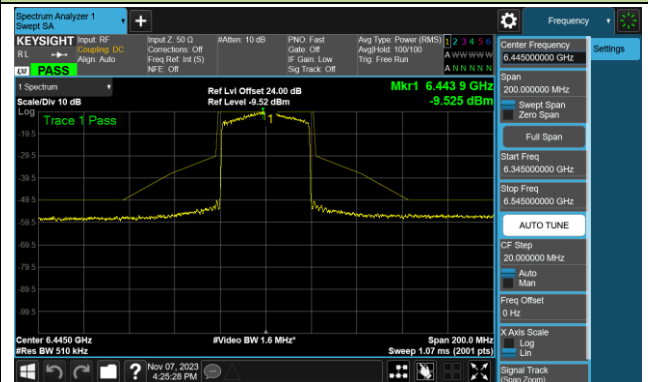

Channel 149 (6695MHz)

## 802.11ax-HE20 - Ant 1 (Nss = 2)

Channel 181 (6855MHz)

Channel 185 (6875MHz)

Channel 189 (6895MHz)

Channel 213 (7015MHz)

Channel 233 (7115MHz)

802.11ax-HE40 - Ant 1 (Nss = 2)

Channel 3 (5965MHz)

Channel 43 (6165MHz)

Channel 91 (6405MHz)

Channel 99 (6445MHz)

Channel 107 (6485MHz)

Channel 115 (6525MHz)

Channel 123 (6565MHz)

Channel 147 (6685MHz)