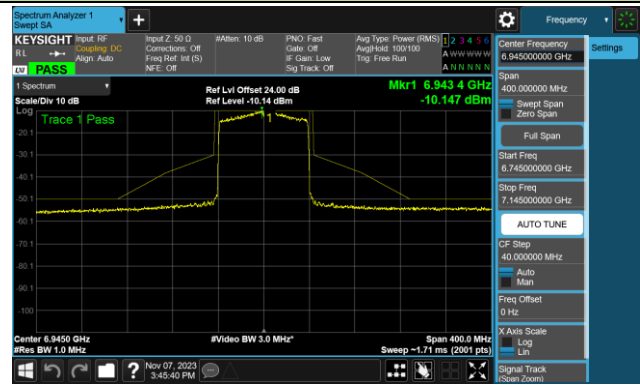

802.11ax-HE80 - Ant 2 (Nss = 1)

Channel 167 (6785MHz)

Channel 183 (6865MHz)

Channel 199 (6945MHz)

Channel 215 (7025MHz)

## 802.11ax-HE20 - Ant 1 (Nss = 2)

Channel 1 (5955MHz)

Channel 33 (6115MHz)

Channel 93 (6415MHz)

Channel 97 (6435MHz)

Channel 105 (6475MHz)

Channel 113 (6515MHz)

Channel 117 (6535MHz)

Channel 149 (6695MHz)