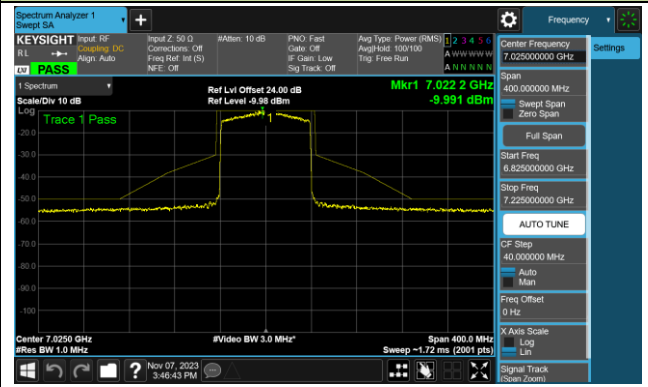

802.11ax-HE80 - Ant 2 (Nss = 1)

Channel 167 (6785MHz)

Channel 183 (6865MHz)

Channel 199 (6945MHz)

Channel 215 (7025MHz)

## 802.11ax-HE20 - Ant 1 (Nss = 2)

Channel 1 (5955MHz)

Channel 33 (6115MHz)

Channel 93 (6415MHz)

Channel 97 (6435MHz)

Channel 105 (6475MHz)

Channel 113 (6515MHz)

Channel 117 (6535MHz)

Channel 149 (6695MHz)