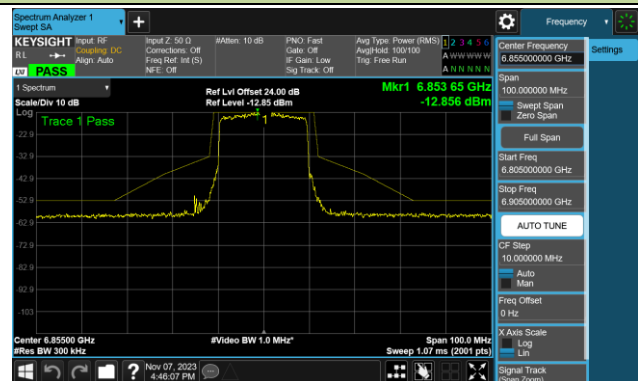

802.11ax-HE20 - Ant 1 (Nss = 2)

Channel 181 (6855MHz)