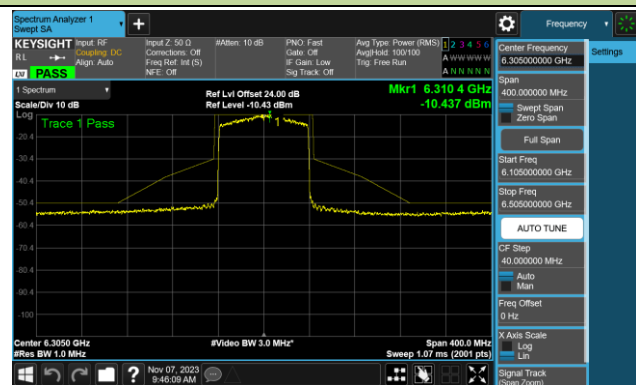

802.11ax-HE80 - Ant 1 (Nss = 1)

Channel 7 (5985MHz)

Channel 39 (6145MHz)

Channel 71 (6305MHz)

Channel 87 (6385MHz)

Channel 103 (6465MHz)

Channel 119 (6545MHz)

Channel 135 (6625MHz)

Channel 151 (6705MHz)

802.11ax-HE80 - Ant 1 (Nss = 1)

Channel 167 (6785MHz)

Channel 183 (6865MHz)

Channel 199 (6945MHz)

Channel 215 (7025MHz)

802.11ax-HE20 - Ant 2 (Nss = 1)

Channel 1 (5955MHz)