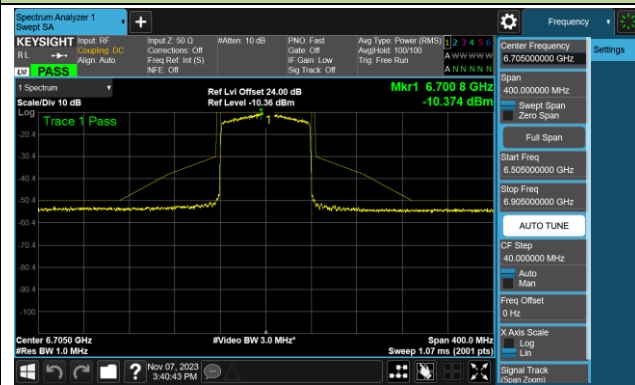

802.11ax-HE80 - Ant 1 (Nss = 1)

Channel 7 (5985MHz)

Channel 39 (6145MHz)

Channel 71 (6305MHz)

Channel 87 (6385MHz)

Channel 103 (6465MHz)

Channel 119 (6545MHz)

Channel 135 (6625MHz)

Channel 151 (6705MHz)

802.11ax-HE80 - Ant 1 (Nss = 1)

Channel 167 (6785MHz)

Channel 183 (6865MHz)

Channel 199 (6945MHz)

Channel 215 (7025MHz)

802.11ax-HE20 - Ant 2 (Nss = 1)

Channel 1 (5955MHz)