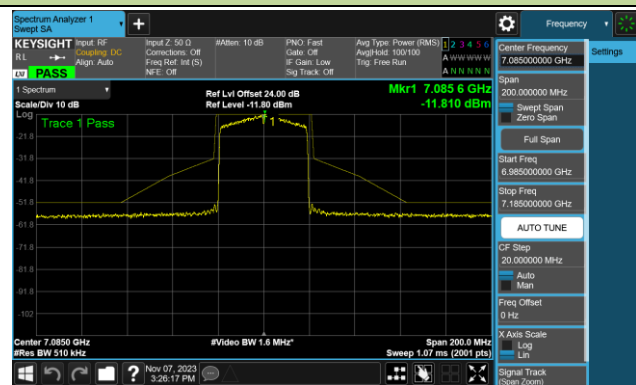

Channel 147 (6685MHz)

802.11ax-HE40 - Ant 2 (Nss = 1)

Channel 179 (6845MHz)

Channel 187 (6885MHz)

Channel 195 (6925MHz)

Channel 211 (7005MHz)

Channel 211 (7085MHz)

802.11ax-HE80 - Ant 2 (Nss = 1)