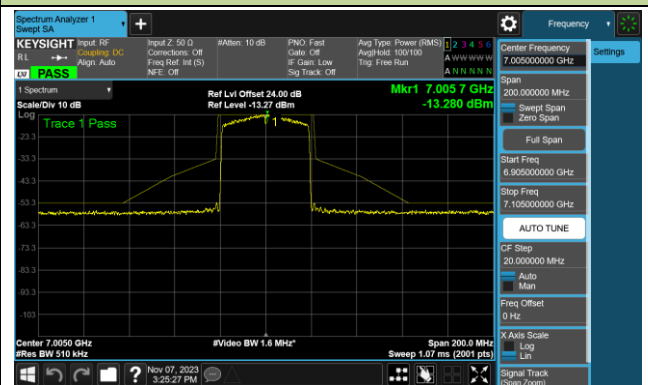

Channel 147 (6685MHz)

802.11ax-HE40 - Ant 2 (Nss = 1)

Channel 179 (6845MHz)

Channel 187 (6885MHz)

Channel 195 (6925MHz)

Channel 211 (7005MHz)

Channel 211 (7085MHz)

802.11ax-HE80 - Ant 2 (Nss = 1)