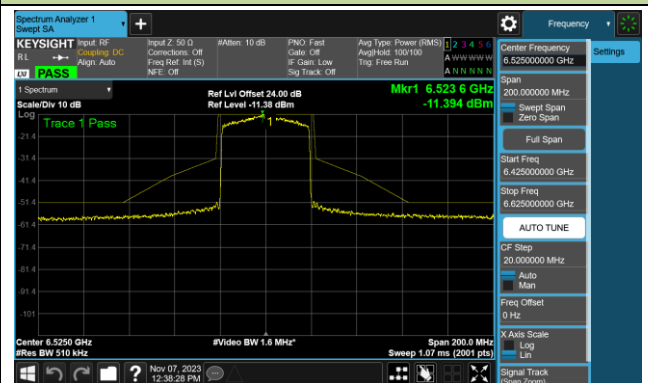

## 802.11ax-HE40 - Ant 2 (Nss = 1)

Channel 3 (5965MHz)

Channel 43 (6165MHz)

Channel 91 (6405MHz)

Channel 99 (6445MHz)

Channel 107 (6485MHz)

Channel 115 (6525MHz)

Channel 123 (6565MHz)

Channel 147 (6685MHz)

802.11ax-HE40 - Ant 2 (Nss = 1)

Channel 179 (6845MHz)

Channel 187 (6885MHz)

Channel 195 (6925MHz)

Channel 211 (7005MHz)

Channel 211 (7085MHz)

802.11ax-HE80 - Ant 2 (Nss = 1)