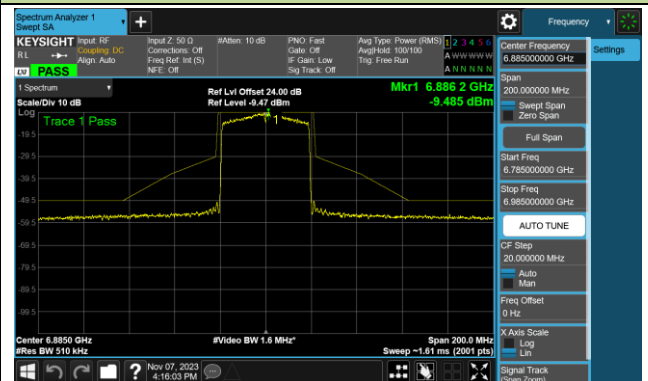

## 802.11ax-HE20 - Ant 1 (Nss = 2)

Channel 181 (6855MHz)

Channel 185 (6875MHz)

Channel 189 (6895MHz)

Channel 213 (7015MHz)

Channel 233 (7115MHz)

802.11ax-HE40 - Ant 1 (Nss = 2)

Channel 3 (5965MHz)

Channel 43 (6165MHz)

Channel 91 (6405MHz)

Channel 99 (6445MHz)

Channel 107 (6485MHz)

Channel 115 (6525MHz)

Channel 123 (6565MHz)

Channel 147 (6685MHz)

## 802.11ax-HE40 - Ant 1 (Nss = 2)

Channel 179 (6845MHz)

Channel 187 (6885MHz)

Channel 195 (6925MHz)

Channel 211 (7005MHz)

Channel 227 (7085MHz)