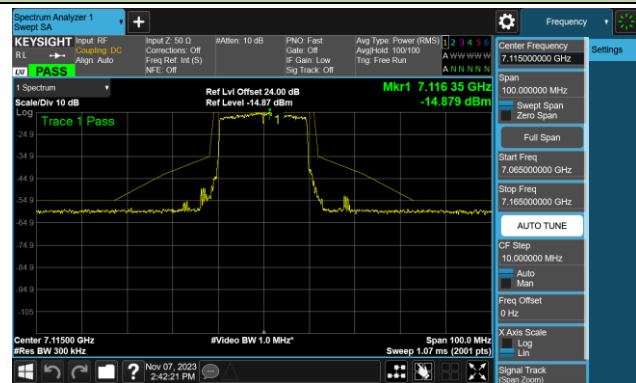

Channel 181 (6855MHz)

Channel 185 (6875MHz)

Channel 189 (6895MHz)

Channel 213 (7015MHz)

Channel 233 (7115MHz)

## 802.11ax-HE40 - Ant 2 (Nss = 1)

Channel 3 (5965MHz)

Channel 43 (6165MHz)

Channel 91 (6405MHz)

Channel 99 (6445MHz)

Channel 107 (6485MHz)

Channel 115 (6525MHz)

Channel 123 (6565MHz)