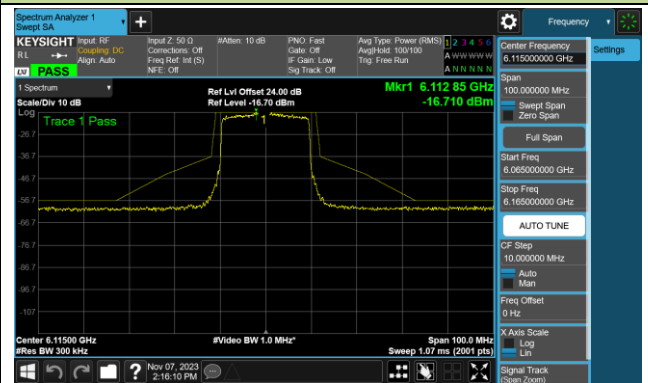

Channel 151 (6705MHz)

802.11ax-HE80 - Ant 1 (Nss = 1)

Channel 167 (6785MHz)

Channel 183 (6865MHz)

Channel 199 (6945MHz)

Channel 215 (7025MHz)

802.11ax-HE20 - Ant 2 (Nss = 1)

Channel 1 (5955MHz)

Channel 33 (6115MHz)

Channel 93 (6415MHz)

Channel 97 (6435MHz)

Channel 105 (6475MHz)

Channel 113 (6515MHz)

Channel 117 (6535MHz)

Channel 149 (6695MHz)

802.11ax-HE20 - Ant 2 (Nss = 1)