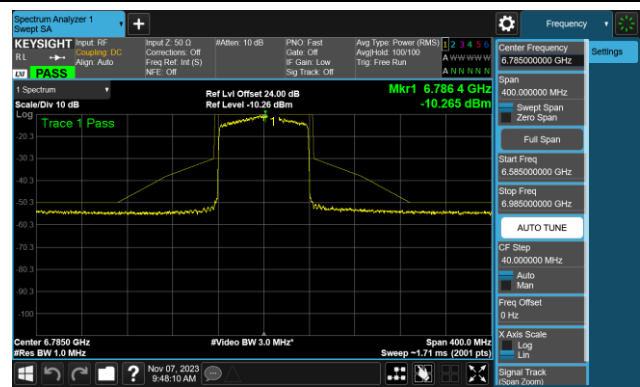

802.11ax-HE80 - Ant 2 (Nss = 1)

Channel 167 (6785MHz)

Channel 183 (6865MHz)

Channel 199 (6945MHz)

Channel 215 (7025MHz)