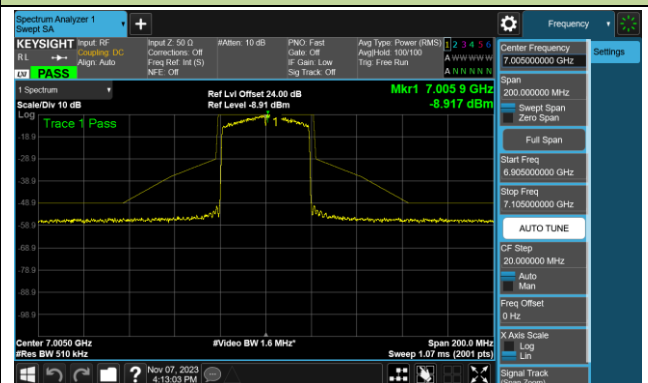

Channel 43 (6165MHz)

Channel 91 (6405MHz)

Channel 99 (6445MHz)

Channel 107 (6485MHz)

Channel 115 (6525MHz)

Channel 123 (6565MHz)

Channel 147 (6685MHz)

## 802.11ax-HE40 - Ant 1 (Nss = 2)

Channel 179 (6845MHz)

Channel 187 (6885MHz)

Channel 195 (6925MHz)

Channel 211 (7005MHz)

Channel 227 (7085MHz)