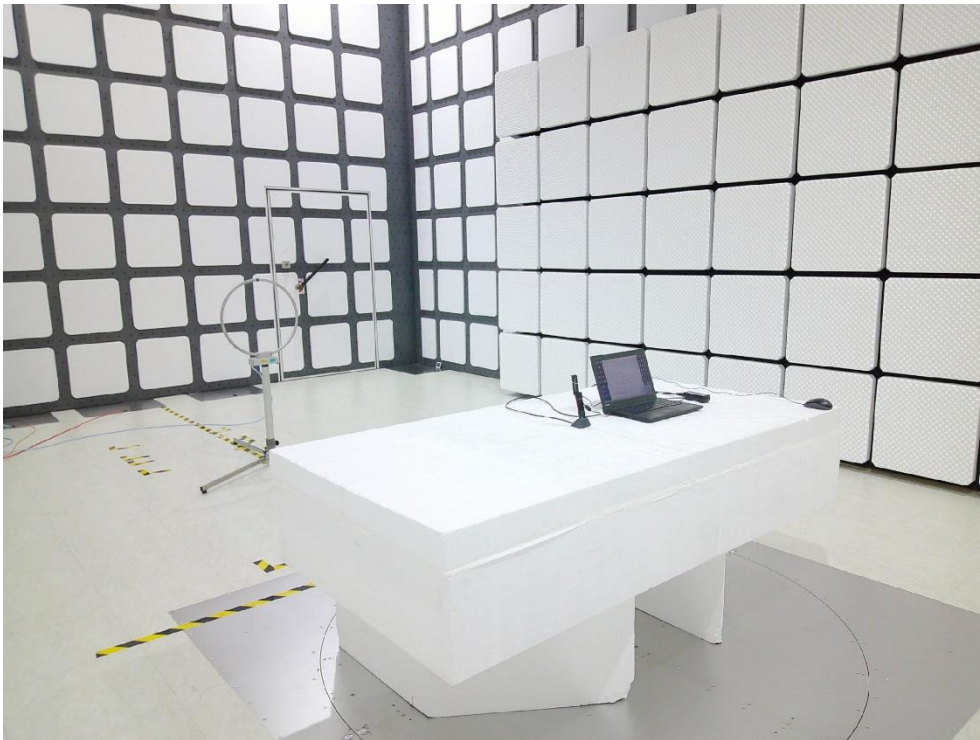

## RF Test Photograph

Description: Front View of Conducted Emission Test Setup

Description: Back View of Conducted Emission Test Setup

Description: Radiated Emission Test Setup for 9KHz ~ 30MHz

Description: Radiated Emission Test Setup for 30MHz ~ 1GHz

Description: Radiated Emission Test Setup for 1GHz~18GHz

Description: Radiated Emission Test Setup for 18GHz~40GHz

Description: Conducted Emission Test Setup

Description: DFS Test Setup

Description: CBP Test Setup