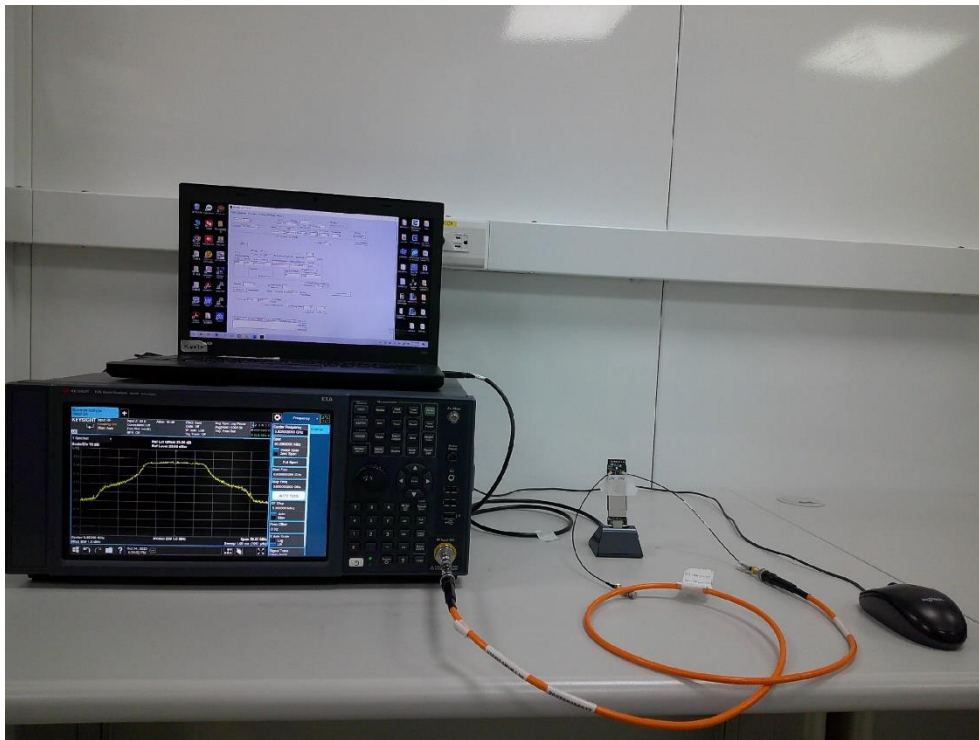

## RF Test Photograph

Description: Front View of Conducted Emission Test Setup

Description: Back View of Conducted Emission Test Setup

Description: Radiated Emission Test Setup for 9KHz ~ 30MHz

Description: Radiated Emission Test Setup for 30MHz ~ 1GHz

Description: Radiated Emission Test Setup for 1GHz~18GHz

Description: Radiated Emission Test Setup for 18GHz~40GHz

Description: Conducted Emission Test Setup

Description: DFS Test Setup

Description: CBP Test Setup